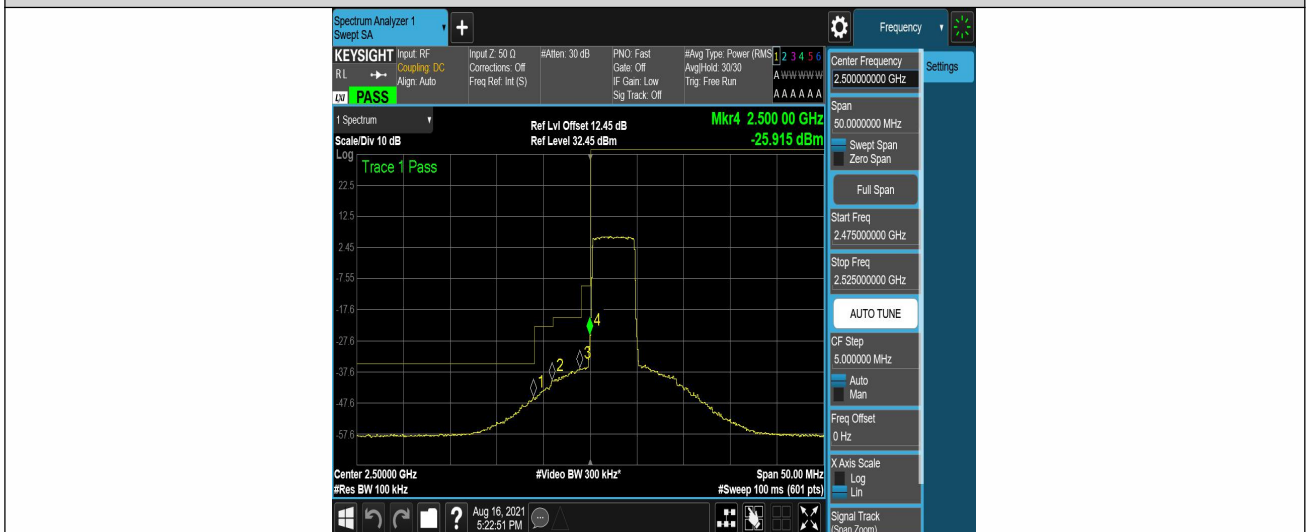

### Test Result

Band	Bandwidth	Modulation	Channel	RB Config.	Result (dBm)	Verdict
Band7	5MHz	QPSK	20775	25RB#0	-44.98,-37.57,-36.66,-23.48	PASS
Band7	5MHz	QPSK	21425	25RB#0	-25.64,-36.95,-43.92,-44.97	PASS
Band7	5MHz	16QAM	20775	25RB#0	-45.82,-40.49,-36.47,-25.91	PASS
Band7	5MHz	16QAM	21425	25RB#0	-27.11,-36.62,-43.82,-45.84	PASS
Band7	10MHz	QPSK	20800	50RB#0	-45.35,-39.18,-37.20,-27.96	PASS
Band7	10MHz	QPSK	21400	50RB#0	-30.19,-37.62,-37.68,-45.03	PASS
Band7	10MHz	16QAM	20800	50RB#0	-45.23,-38.54,-36.68,-29.81	PASS
Band7	10MHz	16QAM	21400	50RB#0	-31.03,-36.25,-38.41,-44.62	PASS
Band7	15MHz	QPSK	20825	75RB#0	-39.85,-37.56,-35.41,-29.38	PASS
Band7	15MHz	QPSK	21375	75RB#0	-30.69,-35.63,-36.30,-42.43	PASS
Band7	15MHz	16QAM	20825	75RB#0	-41.71,-38.10,-35.53,-31.70	PASS
Band7	15MHz	16QAM	21375	75RB#0	-32.57,-35.05,-37.11,-42.97	PASS
Band7	20MHz	QPSK	20850	100RB#0	-40.50,-38.54,-37.20,-32.38	PASS
Band7	20MHz	QPSK	21350	100RB#0	-33.11,-37.13,-38.19,-47.31	PASS
Band7	20MHz	16QAM	20850	100RB#0	-40.96,-38.06,-36.59,-32.73	PASS
Band7	20MHz	16QAM	21350	100RB#0	-32.91,-35.43,-37.08,-46.51	PASS

## Test Graphs

Band7-5MHz-QPSK-20775-25RB#0

Band7-5MHz-QPSK-21425-25RB#0

Band7-5MHz-16QAM-20775-25RB#0

Band7-5MHz-16QAM-21425-25RB#0

Band7-10MHz-QPSK-20800-50RB#0

Band7-10MHz-QPSK-21400-50RB#0

Band7-10MHz-16QAM-20800-50RB#0