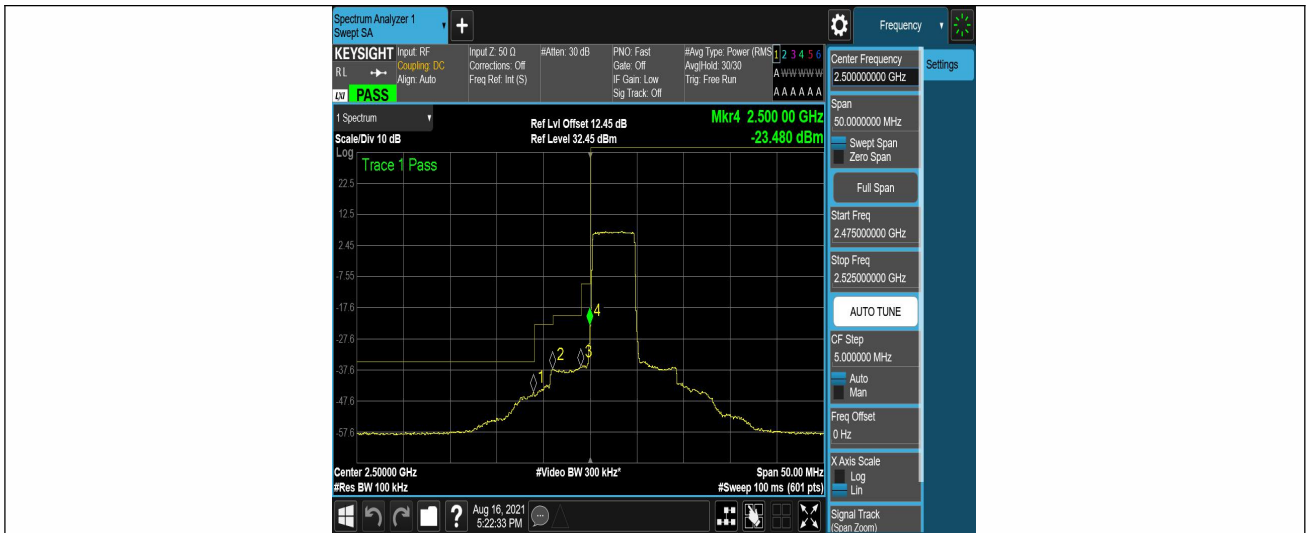

Test Graphs

Band7-5MHz-QPSK-20775-25RB#0