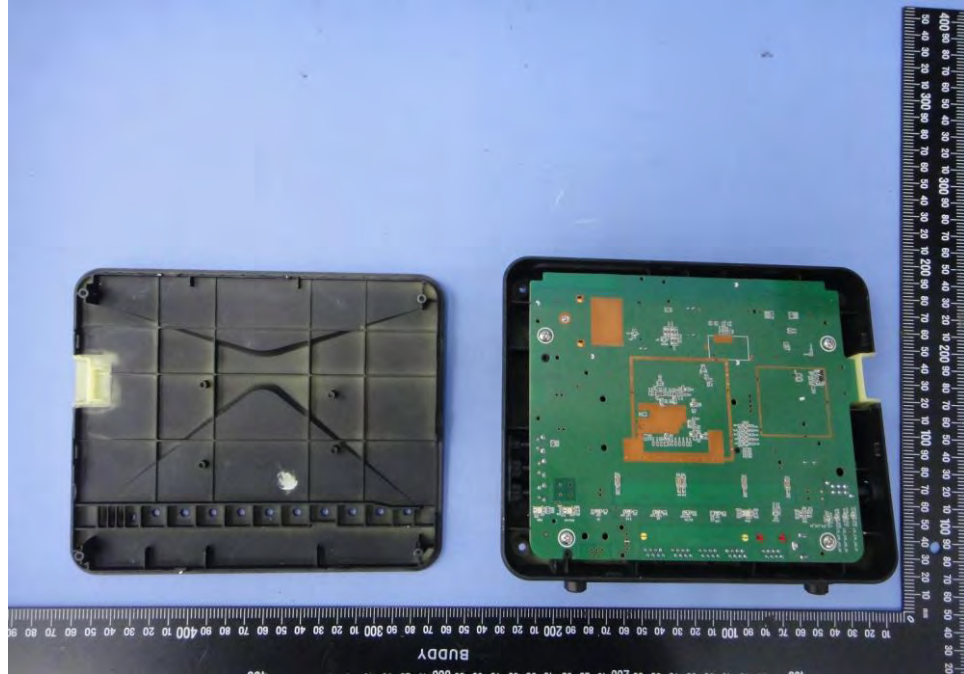

Internal Photos

Model Number: DWR-961

FCC ID: KA2WR961C1

EUT Photo (1)

EUT Photo (2)

EUT Photo (3)

EUT Photo (4)

EUT Photo (5)

EUT Photo (6)

EUT Photo (7)

EUT Photo (8)

EUT Photo (9)

EUT Photo (10)

EUT Photo (11)

EUT Photo (12)

EUT Photo (13)