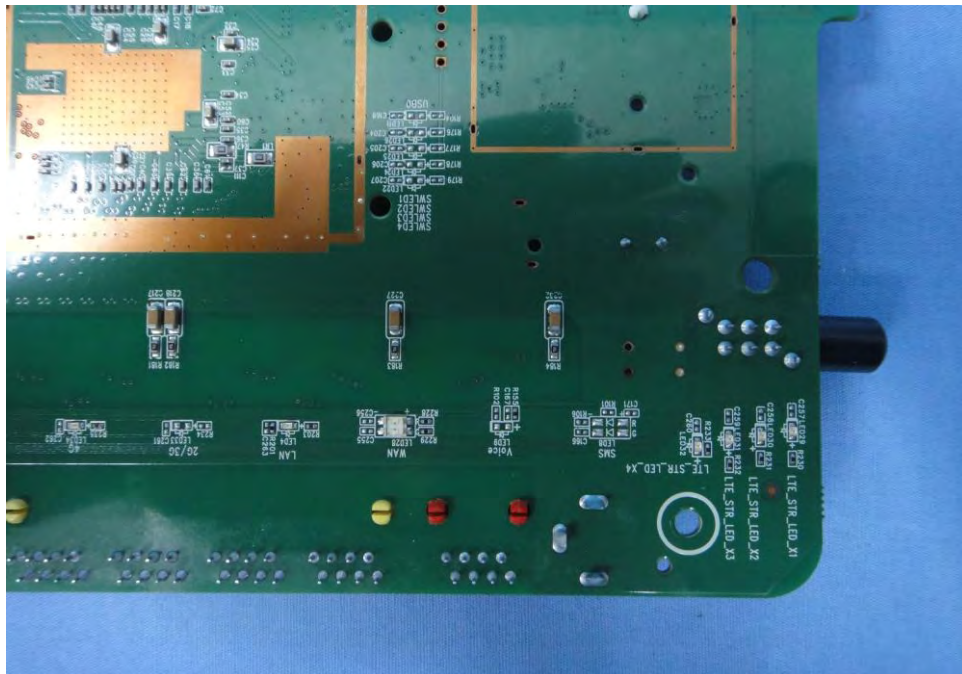

Internal Photos

Model Number: DWR-961

FCC ID: KA2WR961C1

EUT Photo (1)

EUT Photo (2)

EUT Photo (3)

EUT Photo (4)

EUT Photo (5)

EUT Photo (6)

EUT Photo (7)

EUT Photo (8)

EUT Photo (9)

EUT Photo (10)

EUT Photo (11)

EUT Photo (12)

EUT Photo (13)