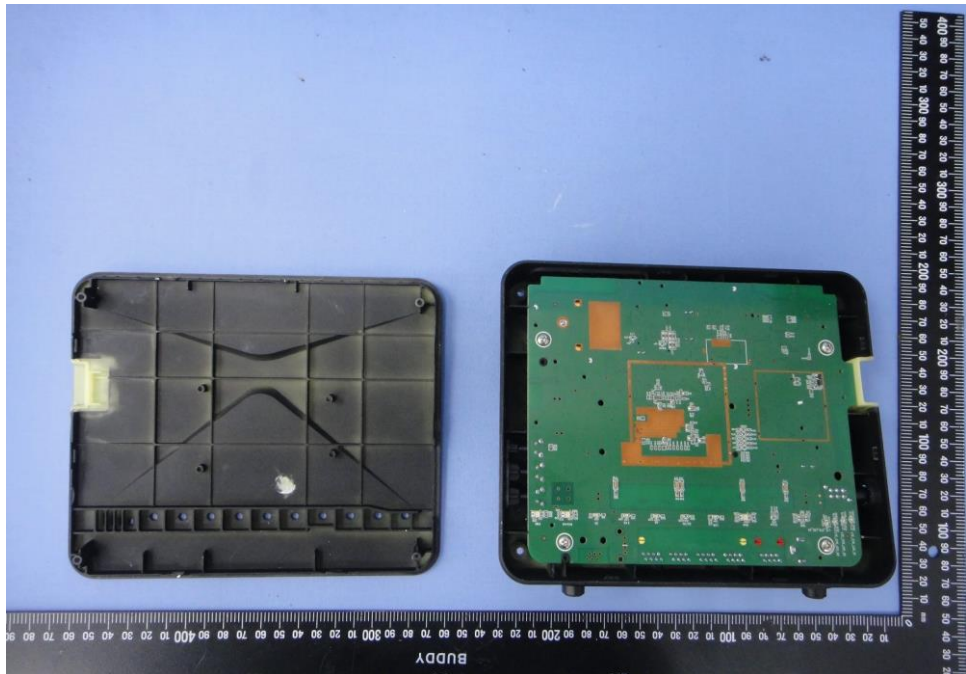

# **External Photos**

**Model Number: DWR-961**

**FCC ID: KA2WR961C1**

LTE ANT.

EUT Photo (1)

EUT Photo (2)

EUT Photo (3)

EUT Photo (4)

EUT Photo (5)

EUT Photo (6)

EUT Photo (7)

EUT Photo (8)

EUT Photo (9)

EUT Photo (10)

EUT Photo (11)

EUT Photo (12)