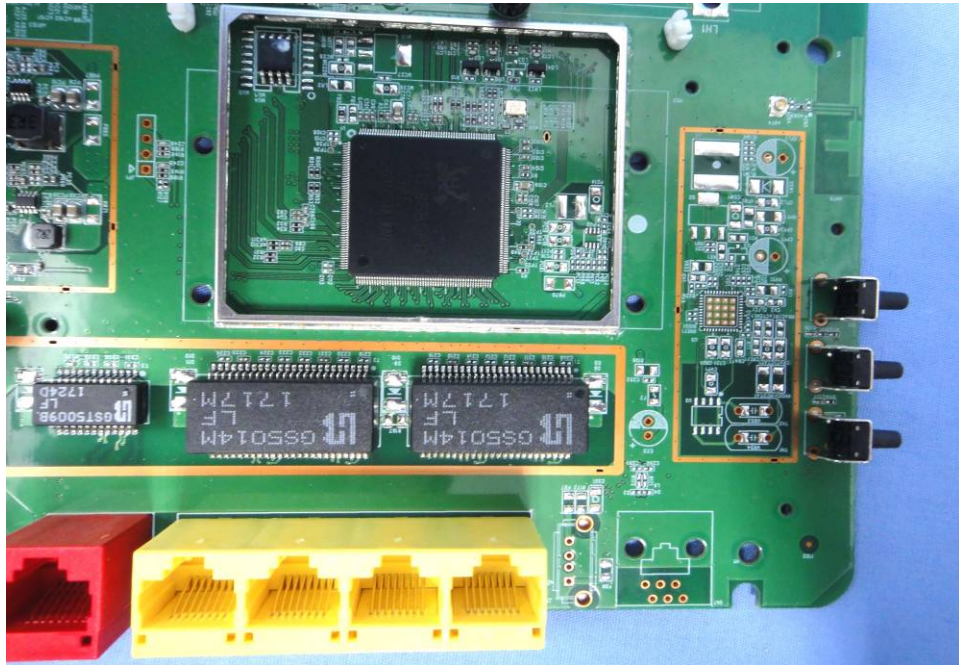

Internal Photos

Model Number: DWR-961

FCC ID: KA2WR961C1

EUT Photo (1)

EUT Photo (2)

EUT Photo (3)

EUT Photo (4)

EUT Photo (5)

EUT Photo (6)

EUT Photo (7)

EUT Photo (8)

EUT Photo (9)

EUT Photo (10)

EUT Photo (11)

EUT Photo (12)

EUT Photo (13)