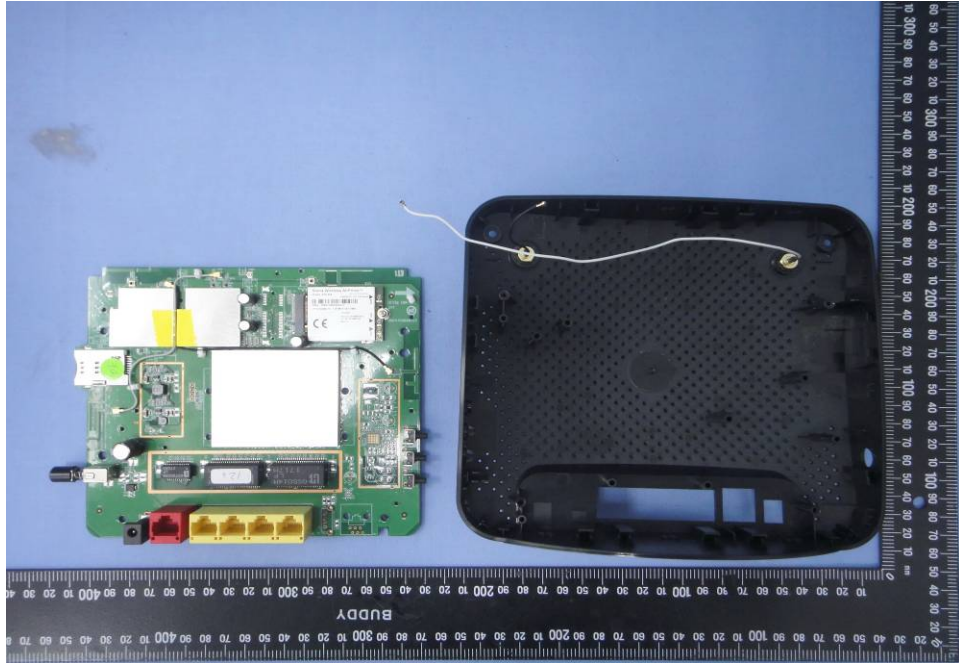

Internal Photos

Model Number: DWR-961

FCC ID: KA2WR961C1

EUT Photo (1)

EUT Photo (2)

EUT Photo (3)

EUT Photo (4)

EUT Photo (5)

EUT Photo (6)

EUT Photo (7)

EUT Photo (8)

EUT Photo (9)

EUT Photo (10)

EUT Photo (11)

EUT Photo (12)

EUT Photo (13)