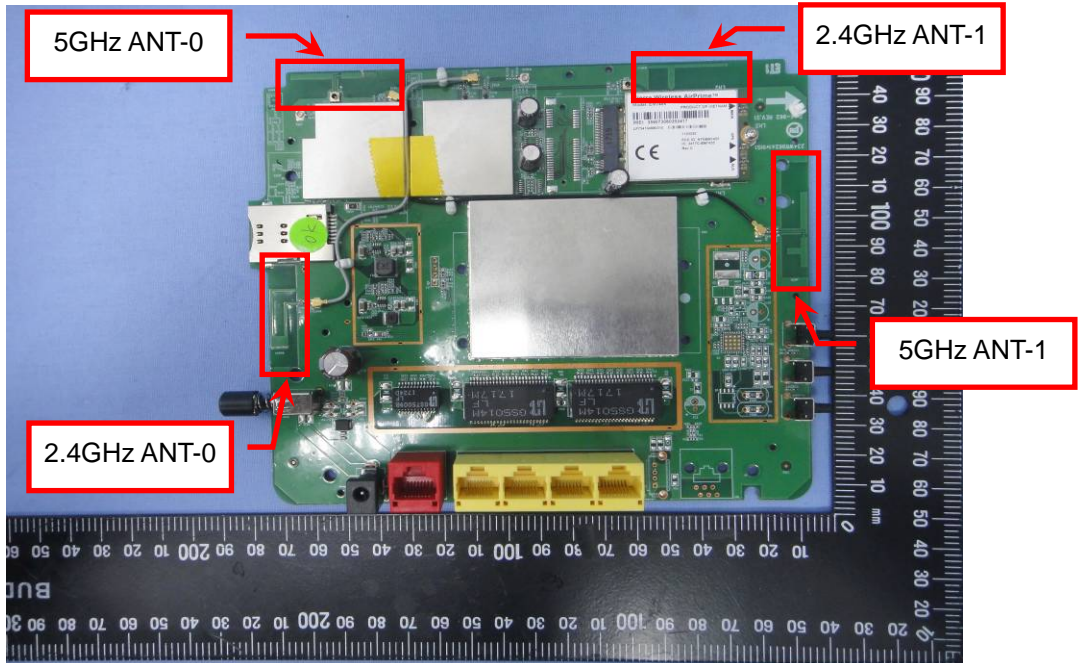

Internal Photos

Model Number: DWR-961

FCC ID: KA2WR961C1

EUT Photo (1)

EUT Photo (2)

EUT Photo (3)

EUT Photo (4)

EUT Photo (5)

EUT Photo (6)

EUT Photo (7)

EUT Photo (8)

EUT Photo (9)

EUT Photo (10)

EUT Photo (11)

EUT Photo (12)

EUT Photo (13)