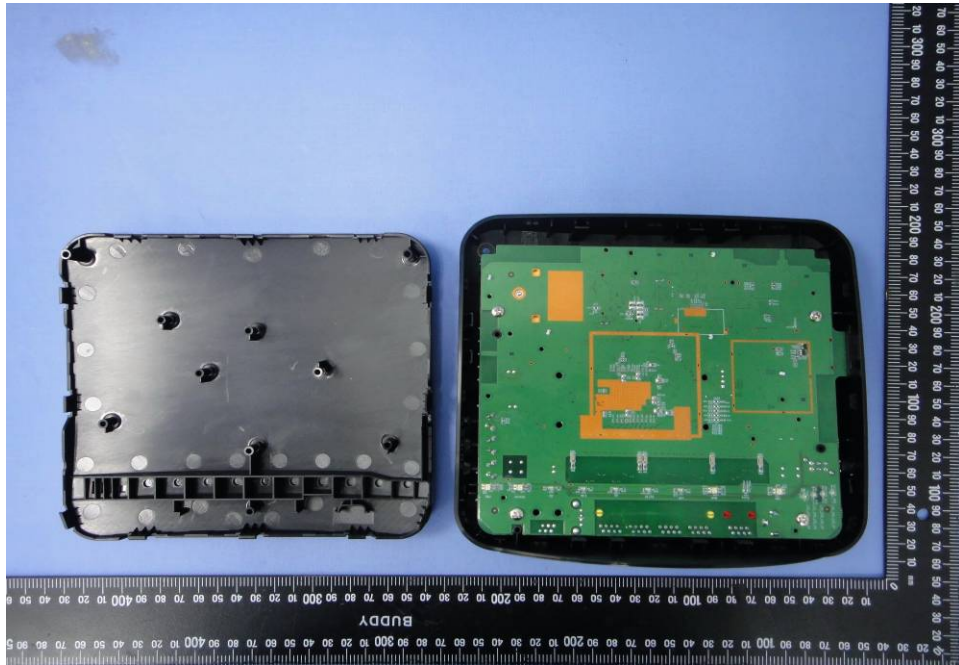

Internal Photos

Model Number: DWR-961

FCC ID: KA2WR961C1

EUT Photo (1)

EUT Photo (2)

EUT Photo (3)

EUT Photo (4)

EUT Photo (5)

EUT Photo (6)

EUT Photo (7)

EUT Photo (8)

EUT Photo (9)

EUT Photo (10)

EUT Photo (11)

EUT Photo (12)

EUT Photo (13)