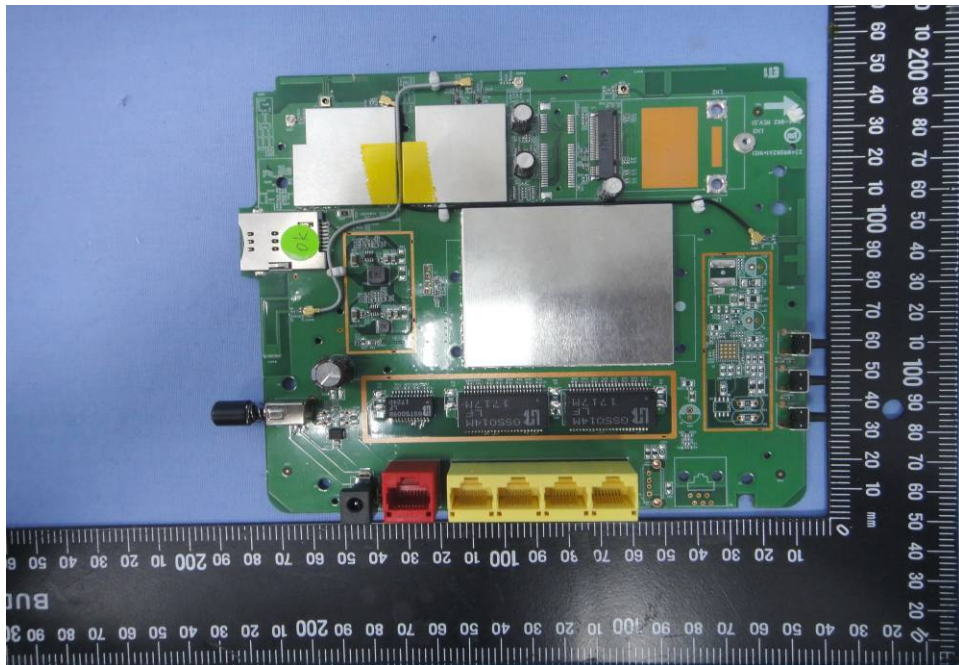

Internal Photos

Model Number: DWR-961

FCC ID: KA2WR961C1

EUT Photo (1)

EUT Photo (2)

EUT Photo (3)

EUT Photo (4)

EUT Photo (5)

EUT Photo (6)

EUT Photo (7)

EUT Photo (8)

EUT Photo (9)

EUT Photo (10)

EUT Photo (11)

EUT Photo (12)

EUT Photo (13)