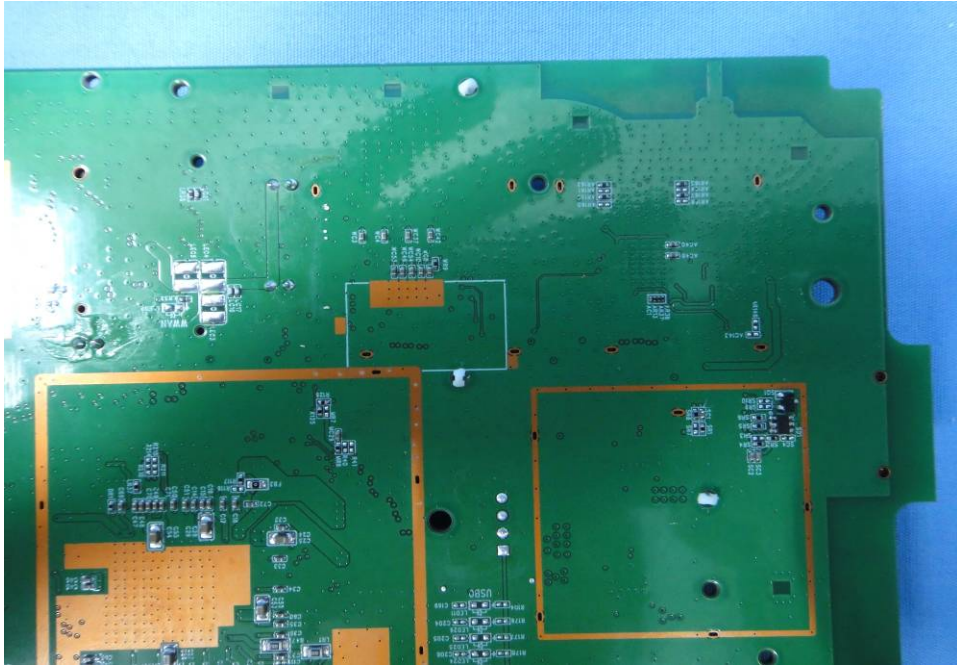

Internal Photos

Model Number: DWR-961

FCC ID: KA2WR961C1

EUT Photo (1)

EUT Photo (2)

EUT Photo (3)

EUT Photo (4)

EUT Photo (5)

EUT Photo (6)

EUT Photo (7)

EUT Photo (8)

EUT Photo (9)

EUT Photo (10)

EUT Photo (11)

EUT Photo (12)

EUT Photo (13)

EUT Photo (14)

EUT Photo (15)

EUT Photo (16)

EUT Photo (17)

EUT Photo (18)