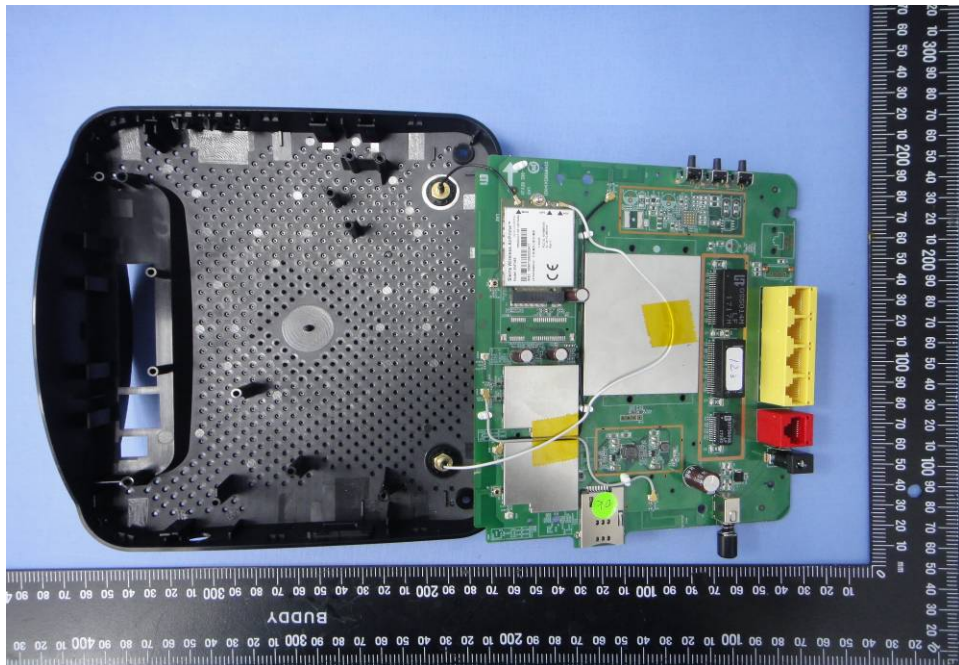

Internal Photos

Model Number: DWR-961

FCC ID: KA2WR961C1

EUT Photo (1)

EUT Photo (2)

EUT Photo (3)

EUT Photo (4)

EUT Photo (5)

EUT Photo (6)

EUT Photo (7)

EUT Photo (8)

EUT Photo (9)

EUT Photo (10)

EUT Photo (11)

EUT Photo (12)

EUT Photo (13)