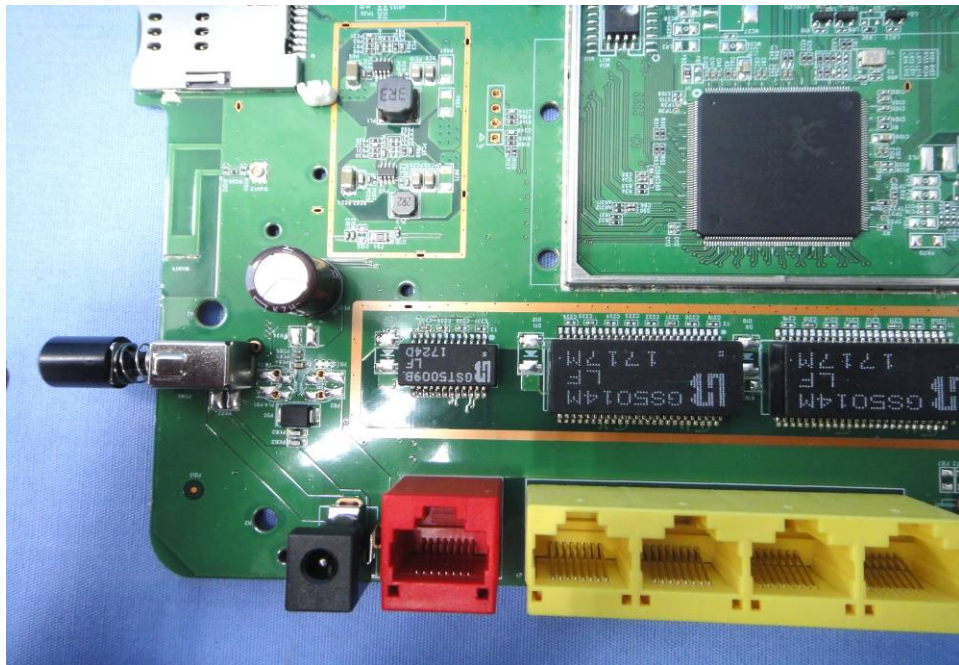

Internal Photos

Model Number: DWR-961

FCC ID: KA2WR961C1

EUT Photo (1)

EUT Photo (2)

EUT Photo (3)

EUT Photo (4)

EUT Photo (5)

EUT Photo (6)

EUT Photo (7)

EUT Photo (8)

EUT Photo (9)

EUT Photo (10)

EUT Photo (11)

EUT Photo (12)

EUT Photo (13)