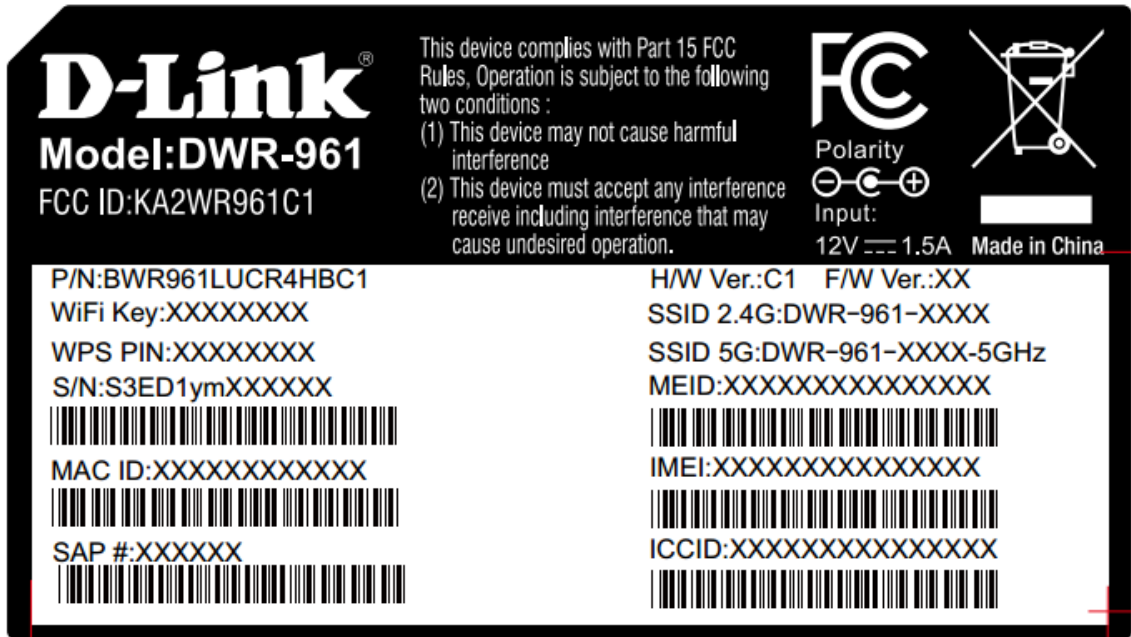

ID Label info & Label Location

FCC ID: KA2WR961C1

Label Location: Bottom of EUT