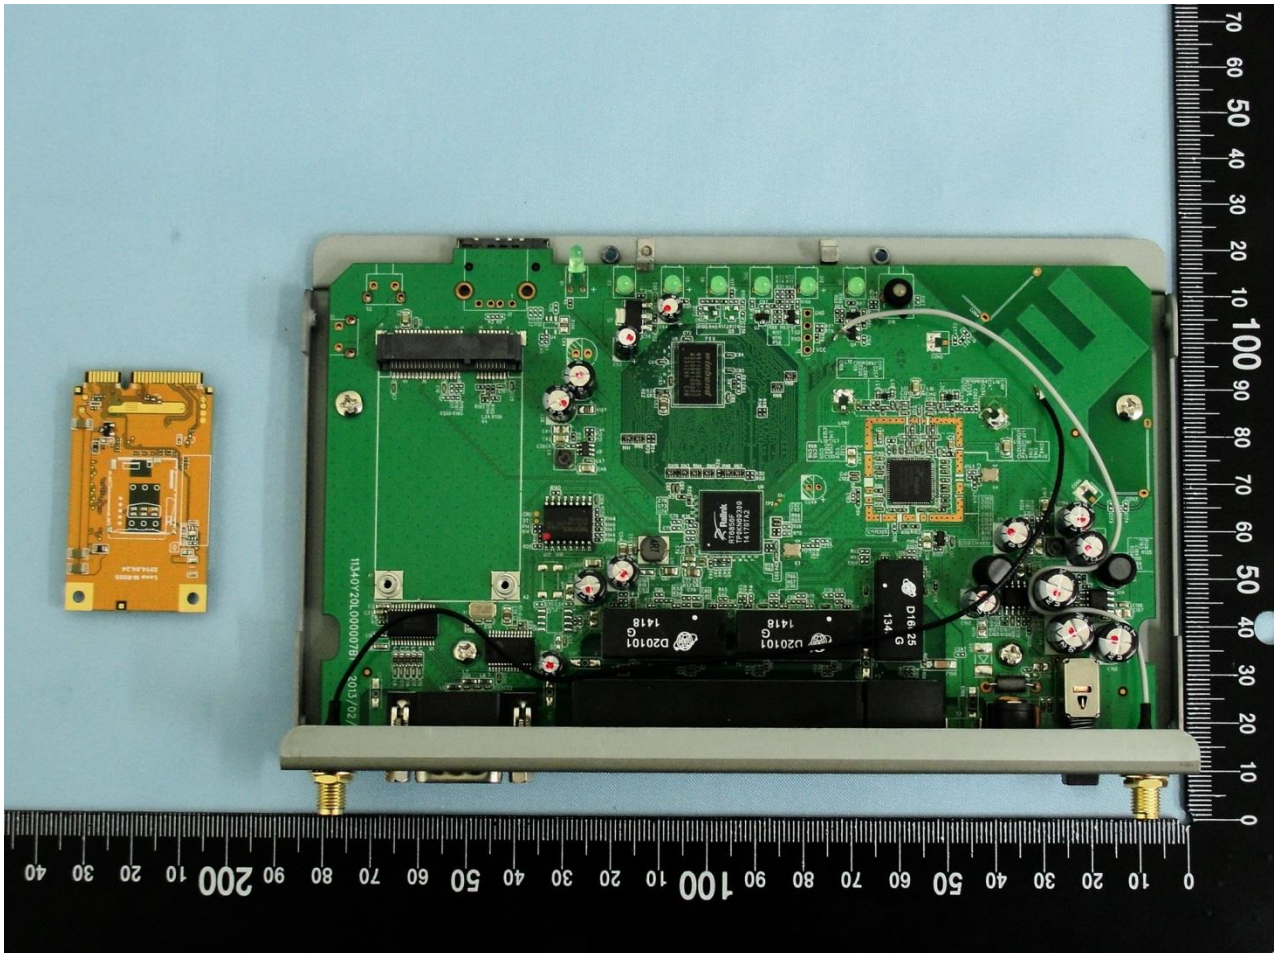

3. Internal Photograph of EUT

Brand Name: D-Link / Model Name: DWR-925

Brand Name: D-Link / Model Name: DWR-925

Brand Name: D-Link / Model Name: DWR-925

Brand Name: D-Link / Model Name: DWR-925

Brand Name: D-Link / Model Name: DWR-925

Brand Name: D-Link / Model Name: DWR-925

Brand Name: D-Link / Model Name: DWR-925

Brand Name: D-Link / Model Name: DWR-925

Brand Name: D-Link / Model Name: DWR-925

Brand Name: D-Link / Model Name: DWR-925