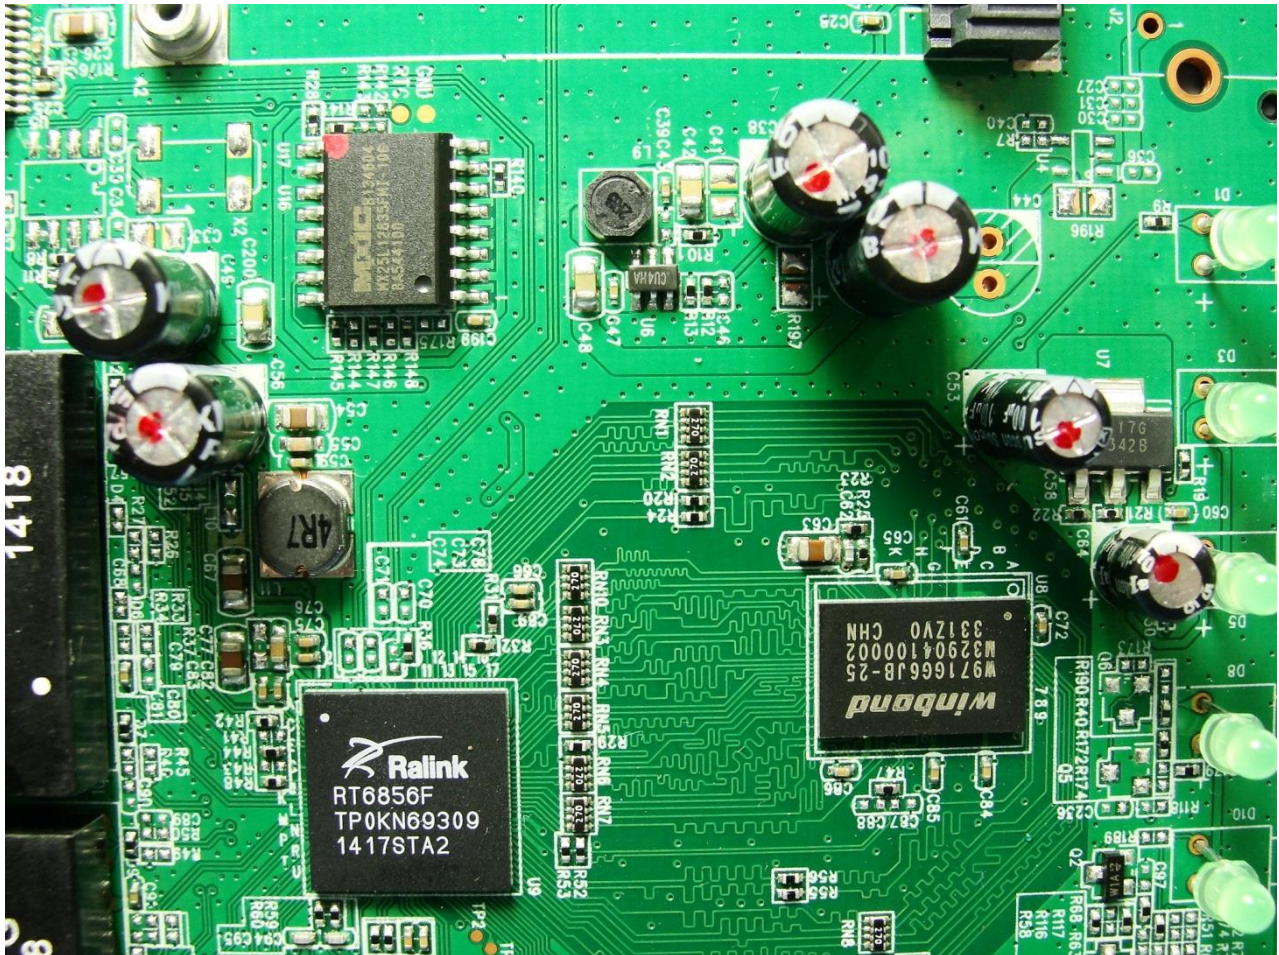

3. Internal Photograph of EUT

Brand Name: D-Link / Model Name: DWR-925

Brand Name: D-Link / Model Name: DWR-925

Brand Name: D-Link / Model Name: DWR-925

Brand Name: D-Link / Model Name: DWR-925

Brand Name: D-Link / Model Name: DWR-925

Brand Name: D-Link / Model Name: DWR-925

Brand Name: D-Link / Model Name: DWR-925

Brand Name: D-Link / Model Name: DWR-925

Brand Name: D-Link / Model Name: DWR-925

Brand Name: D-Link / Model Name: DWR-925