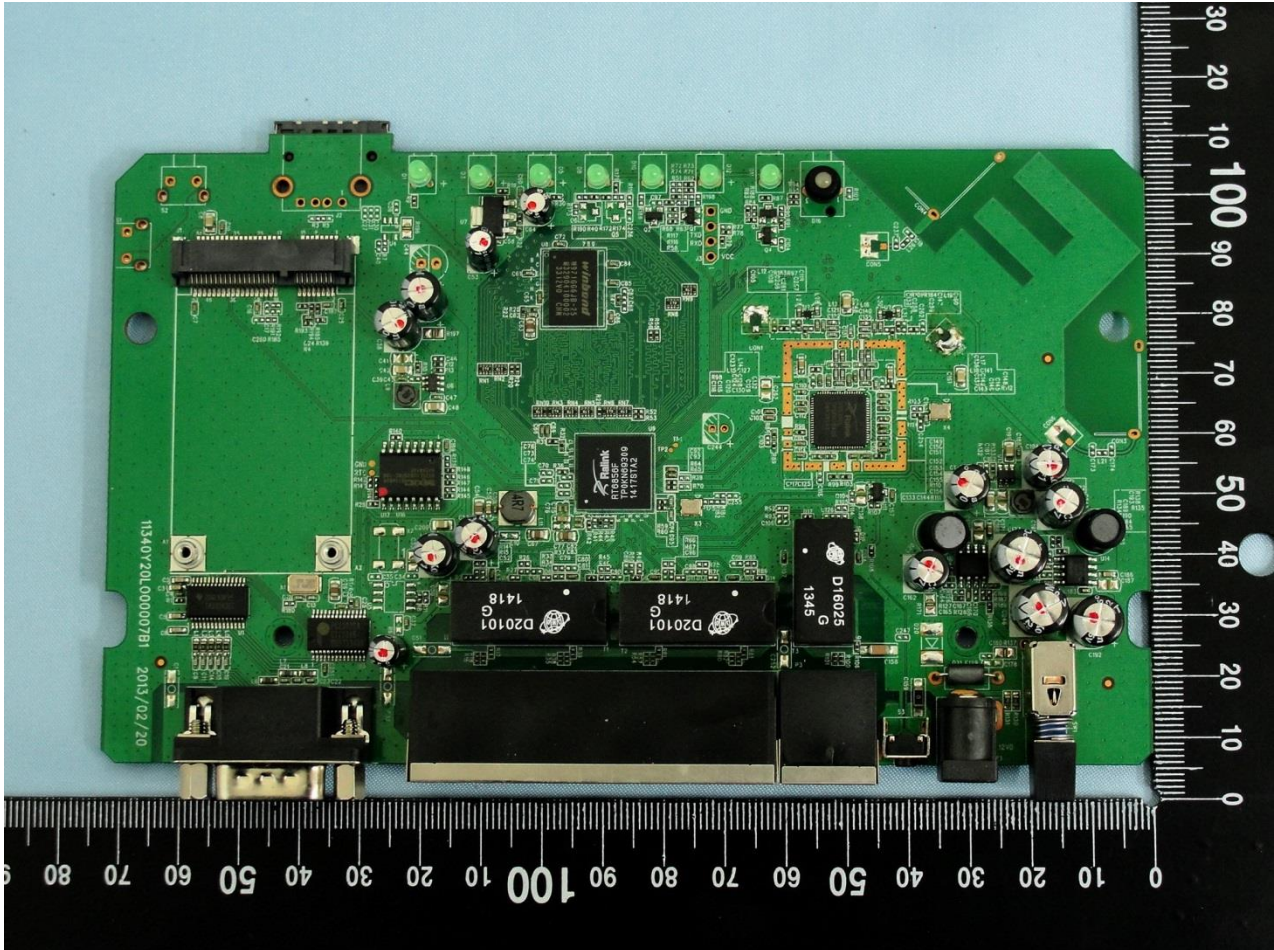

3. Internal Photograph of EUT

Brand Name: D-Link / Model Name: DWR-925

Brand Name: D-Link / Model Name: DWR-925

Brand Name: D-Link / Model Name: DWR-925

Brand Name: D-Link / Model Name: DWR-925

Brand Name: D-Link / Model Name: DWR-925

Brand Name: D-Link / Model Name: DWR-925

Brand Name: D-Link / Model Name: DWR-925

Brand Name: D-Link / Model Name: DWR-925

Brand Name: D-Link / Model Name: DWR-925

Brand Name: D-Link / Model Name: DWR-925