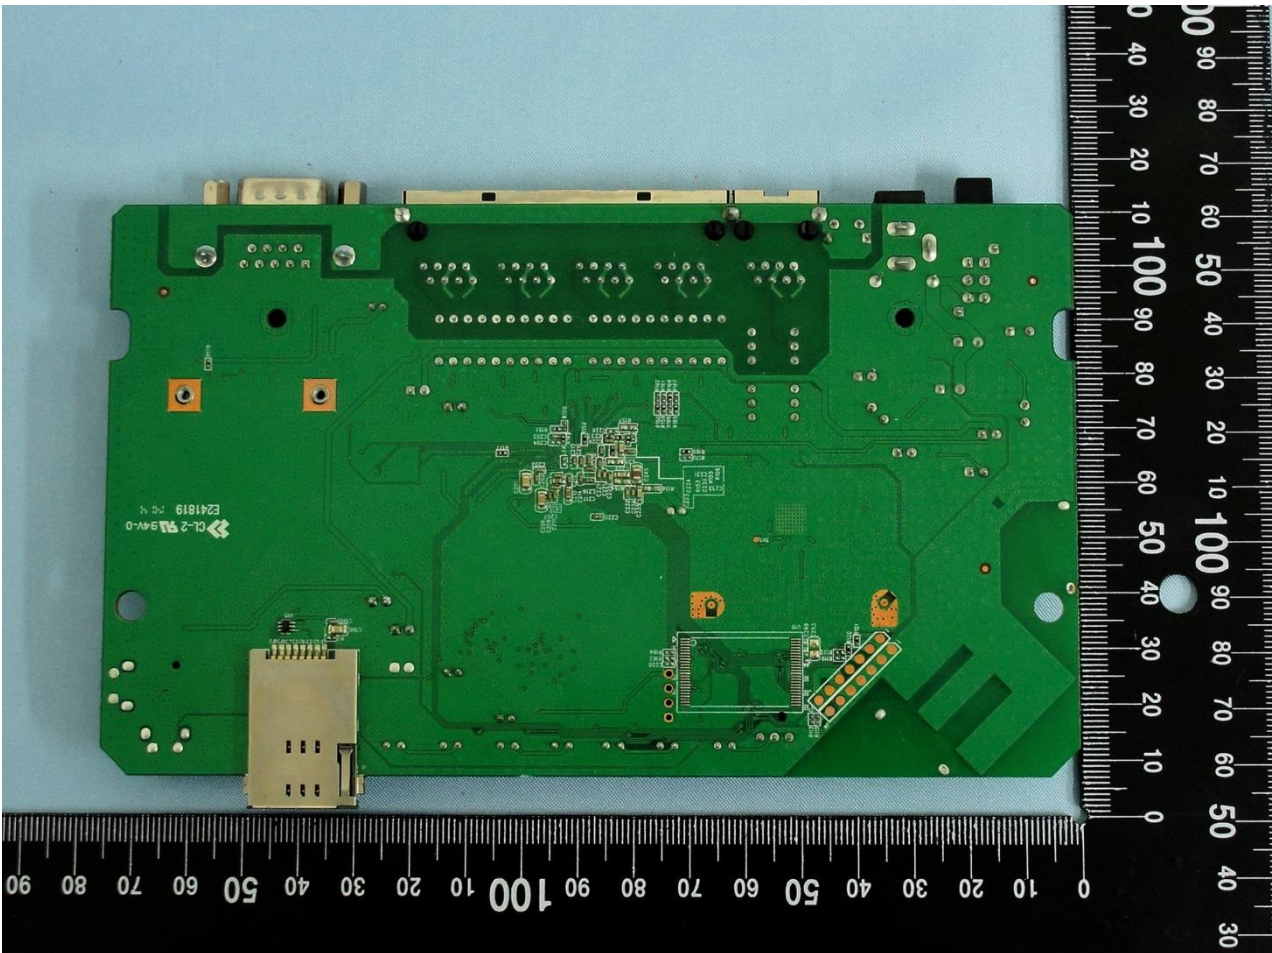

3. Internal Photograph of EUT

Brand Name: D-Link / Model Name: DWR-925

Brand Name: D-Link / Model Name: DWR-925

Brand Name: D-Link / Model Name: DWR-925

Brand Name: D-Link / Model Name: DWR-925

Brand Name: D-Link / Model Name: DWR-925

Brand Name: D-Link / Model Name: DWR-925

Brand Name: D-Link / Model Name: DWR-925

Brand Name: D-Link / Model Name: DWR-925

Brand Name: D-Link / Model Name: DWR-925

Brand Name: D-Link / Model Name: DWR-925