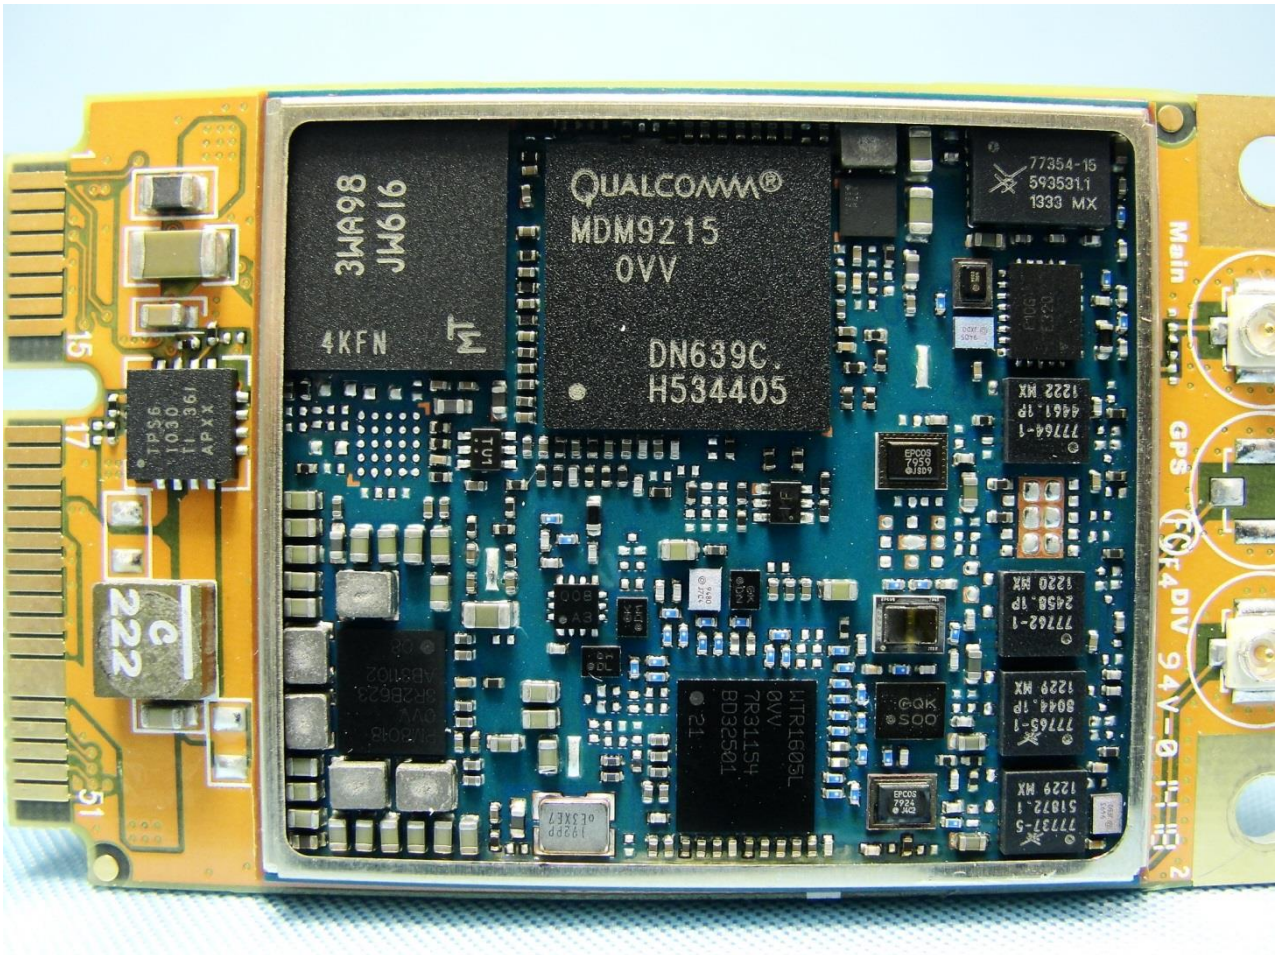

3. Internal Photograph of EUT

Brand Name: D-Link / Model Name: DWR-925

Brand Name: D-Link / Model Name: DWR-925

Brand Name: D-Link / Model Name: DWR-925

Brand Name: D-Link / Model Name: DWR-925

Brand Name: D-Link / Model Name: DWR-925

Brand Name: D-Link / Model Name: DWR-925

Brand Name: D-Link / Model Name: DWR-925

Brand Name: D-Link / Model Name: DWR-925

Brand Name: D-Link / Model Name: DWR-925

Brand Name: D-Link / Model Name: DWR-925