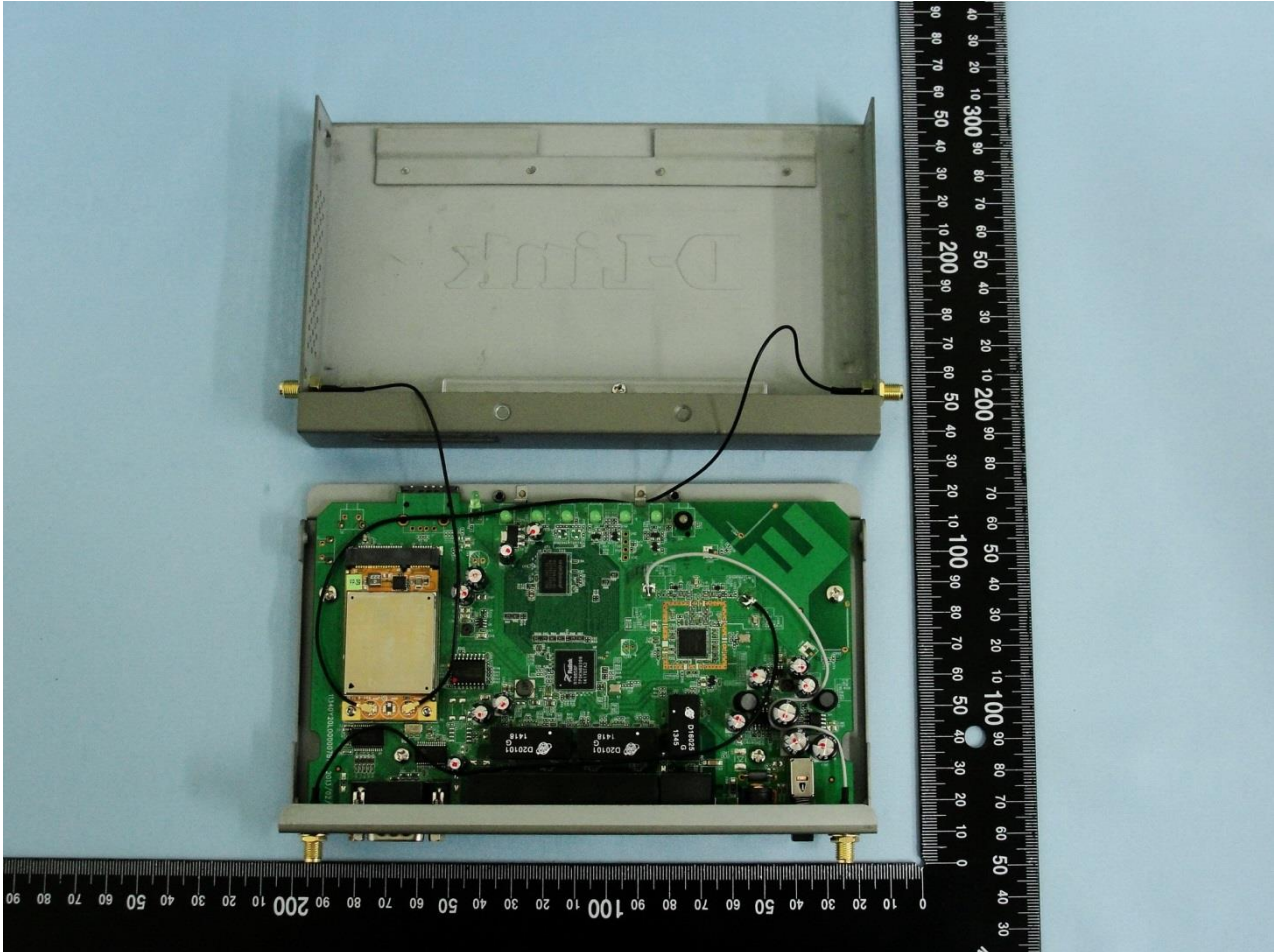

3. Internal Photograph of EUT

Brand Name: D-Link / Model Name: DWR-925

Brand Name: D-Link / Model Name: DWR-925

Brand Name: D-Link / Model Name: DWR-925

Brand Name: D-Link / Model Name: DWR-925

Brand Name: D-Link / Model Name: DWR-925

Brand Name: D-Link / Model Name: DWR-925

Brand Name: D-Link / Model Name: DWR-925

Brand Name: D-Link / Model Name: DWR-925

Brand Name: D-Link / Model Name: DWR-925

Brand Name: D-Link / Model Name: DWR-925