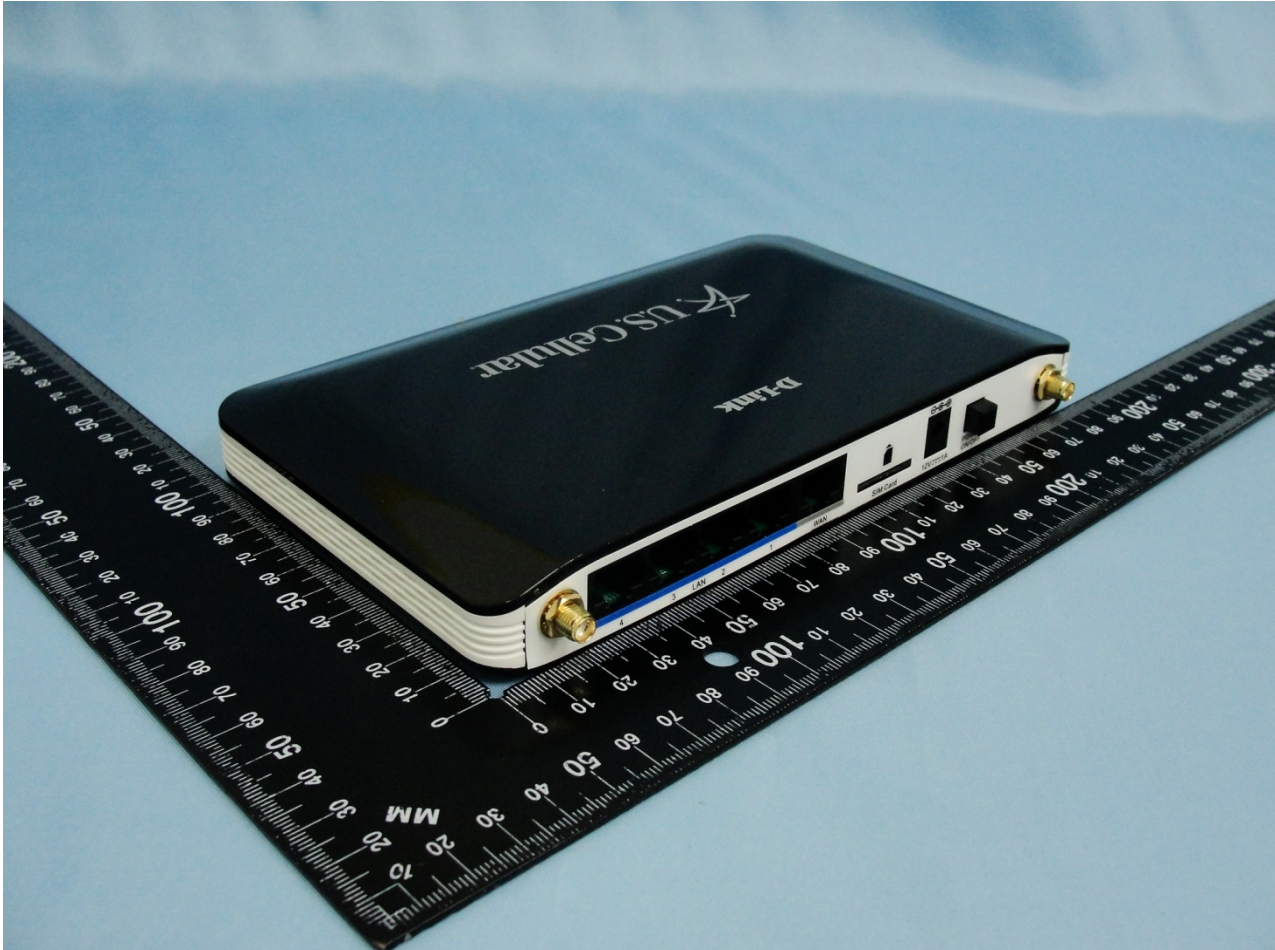

1. External Photograph of EUT

Brand Name: D-Link / Model Name: DWR-922

Brand Name: D-Link / Model Name: DWR-922

Brand Name: D-Link / Model Name: DWR-922

**2. Photograph of Accessory**

**Brand Name: D-Link / Model Name: DWR-922**

<b>Specification of Accessory</b>		
<b>AC Adapter</b>	<b>Brand Name</b>	D-Link
	<b>Model Name</b>	AMS135-1201000FU
<b>WWAN Module</b>	<b>Brand Name</b>	Sierra Wireless
	<b>Model Name</b>	MC7354

**Remark:** For accessories equipped with this EUT, please refer to the following photos.

### 3. Internal Photograph of EUT

Brand Name: D-Link / Model Name: DWR-922