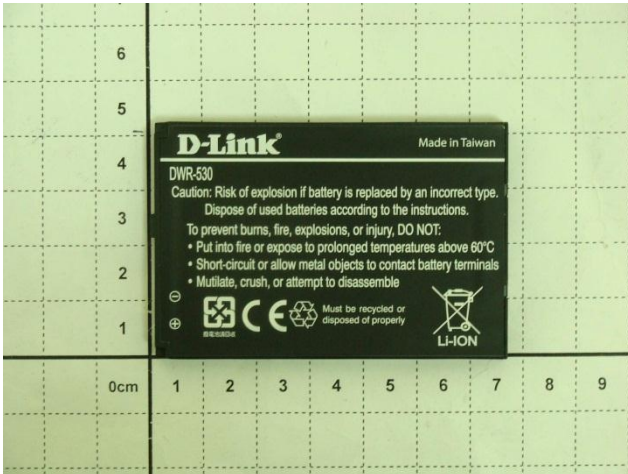

Appendix D. Product Photos

Antenna Location :

Antenna location	Length	Width
WWAN Antenna <Tx / Rx>	3.9cm	1.4cm
WLAN Antenna <Tx / Rx>	2.0cm	0.3cm

Appendix E. Test Setup Photos

Front of the DUT with Phantom 1 cm Gap