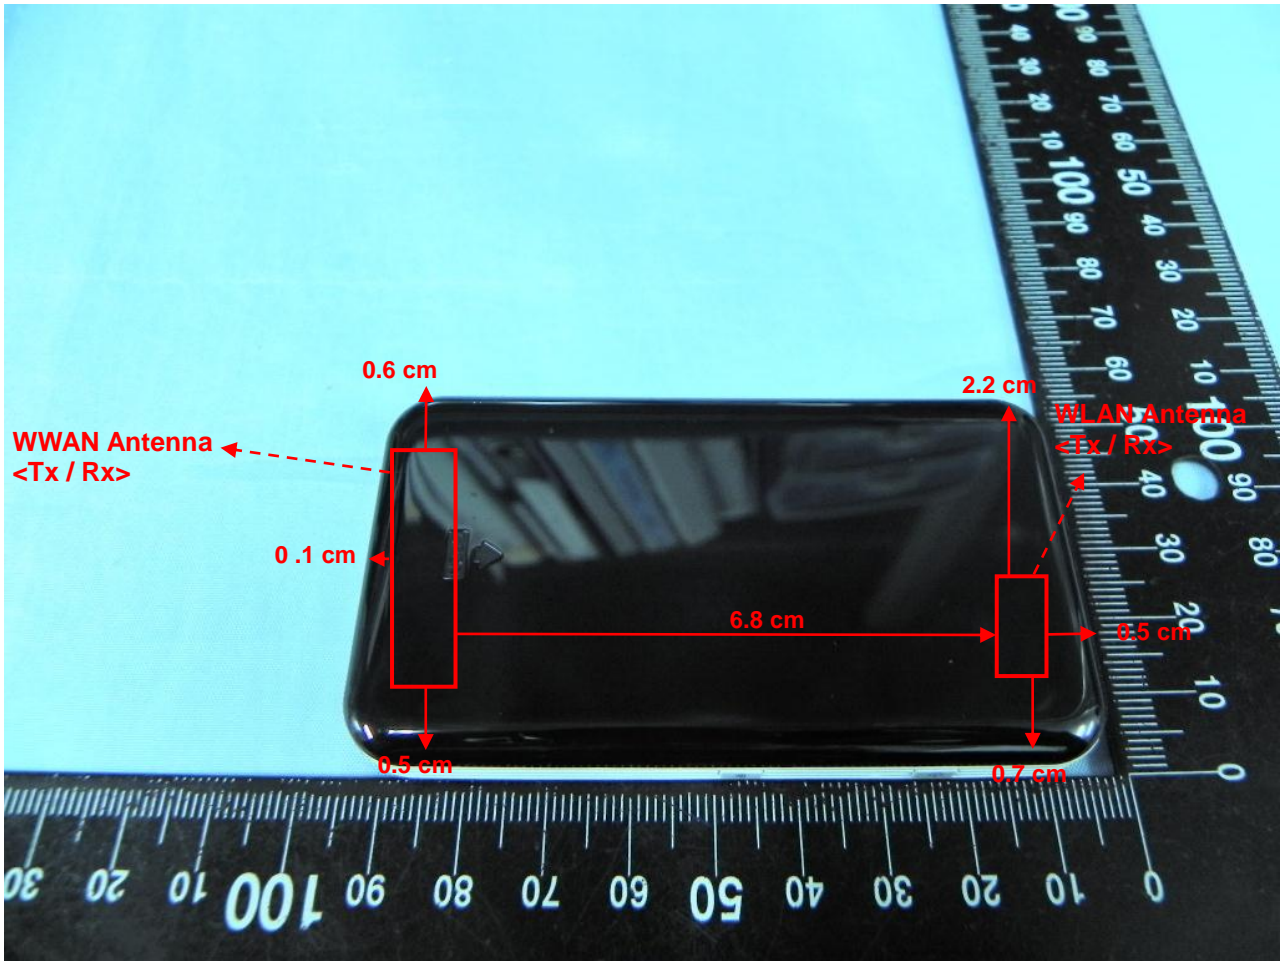

Appendix D. Product Photos

Antenna Location :

Antenna location	Length	Width
WWAN Antenna <Tx / Rx>	3.9cm	1.4cm
WLAN Antenna <Tx / Rx>	2.0cm	0.3cm

Appendix E. Test Setup Photos

Front of the DUT with Phantom 1 cm Gap

Back of the DUT with Phantom 1 cm Gap

Right Side of the DUT with Phantom 1 cm Gap

Left Side of the DUT with Phantom 1 cm Gap

Top Side of the DUT with Phantom 1 cm Gap

Bottom Side of the DUT with Phantom 1 cm Gap