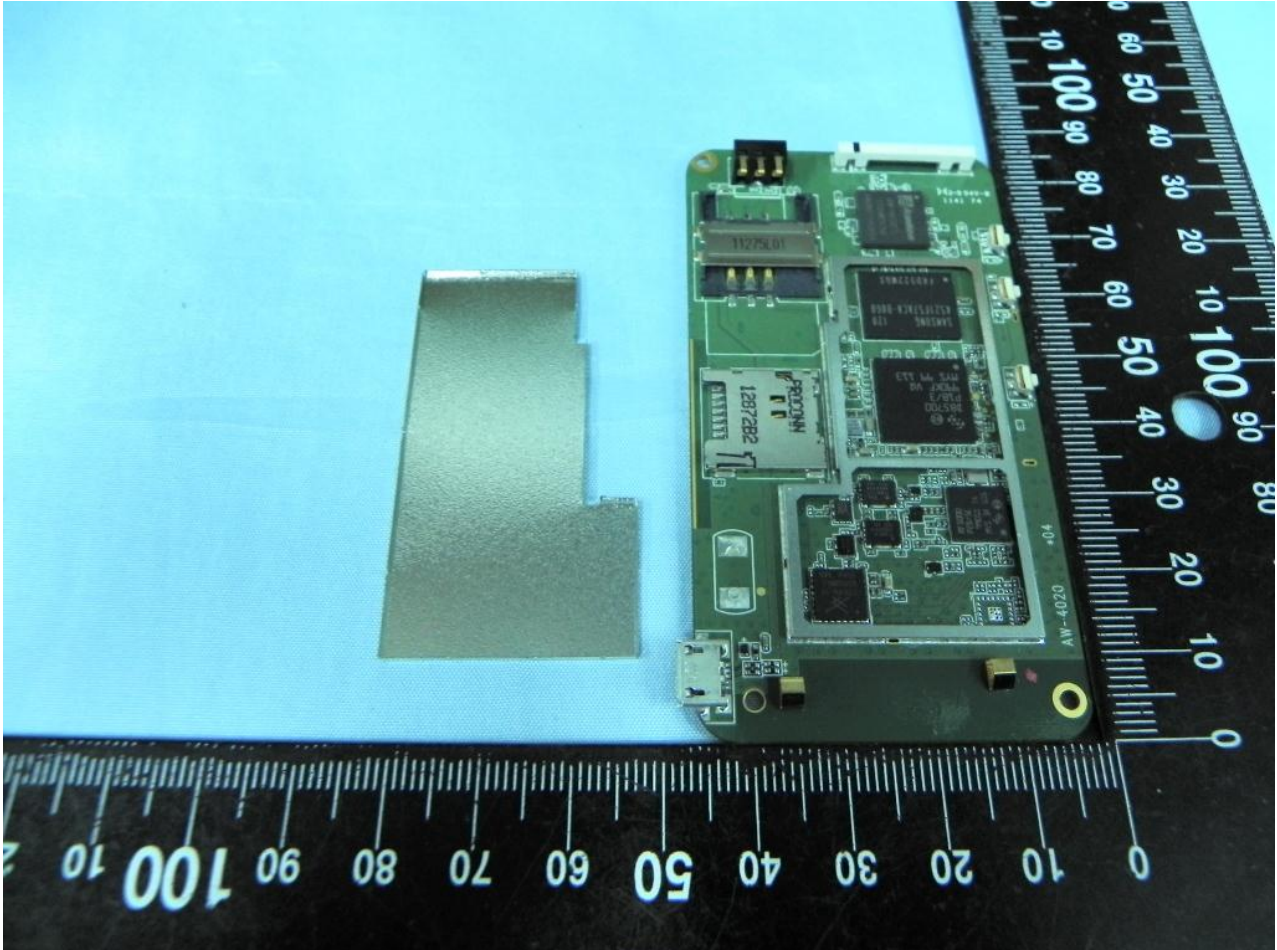

**3. Internal Photograph of EUT**

Name: D-Link / Model Name: DWR-730

Brand Name: D-Link / Model Name: DWR-730

Brand Name: D-Link / Model Name: DWR-730

Brand Name: D-Link / Model Name: DWR-730

WLAN Antenna &lt;Tx / Rx&gt;