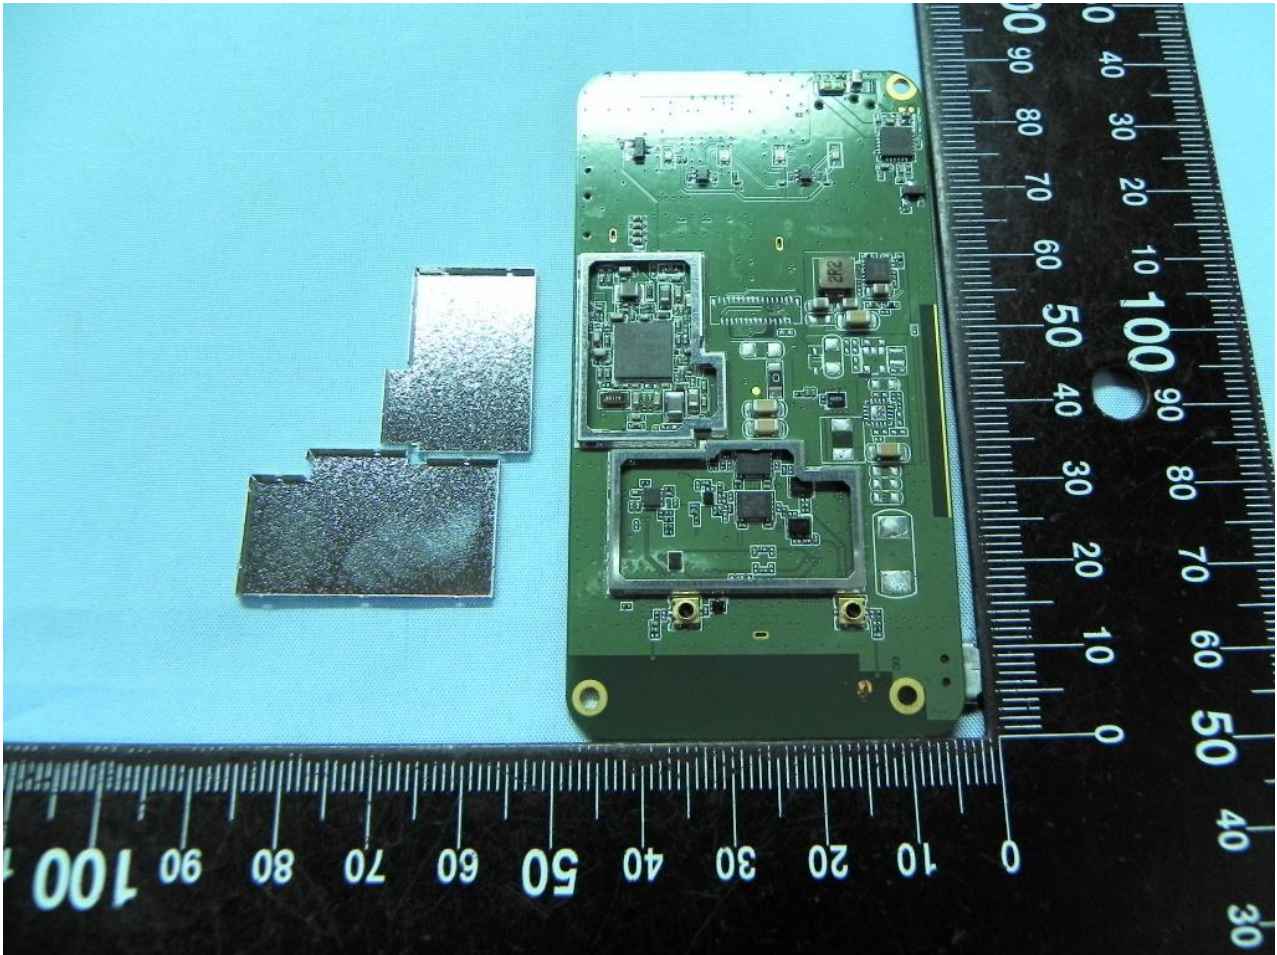

**3. Internal Photograph of EUT**

Name: D-Link / Model Name: DWR-730

Brand Name: D-Link / Model Name: DWR-730

Brand Name: D-Link / Model Name: DWR-730

Brand Name: D-Link / Model Name: DWR-730

WLAN Antenna &lt;Tx / Rx&gt;