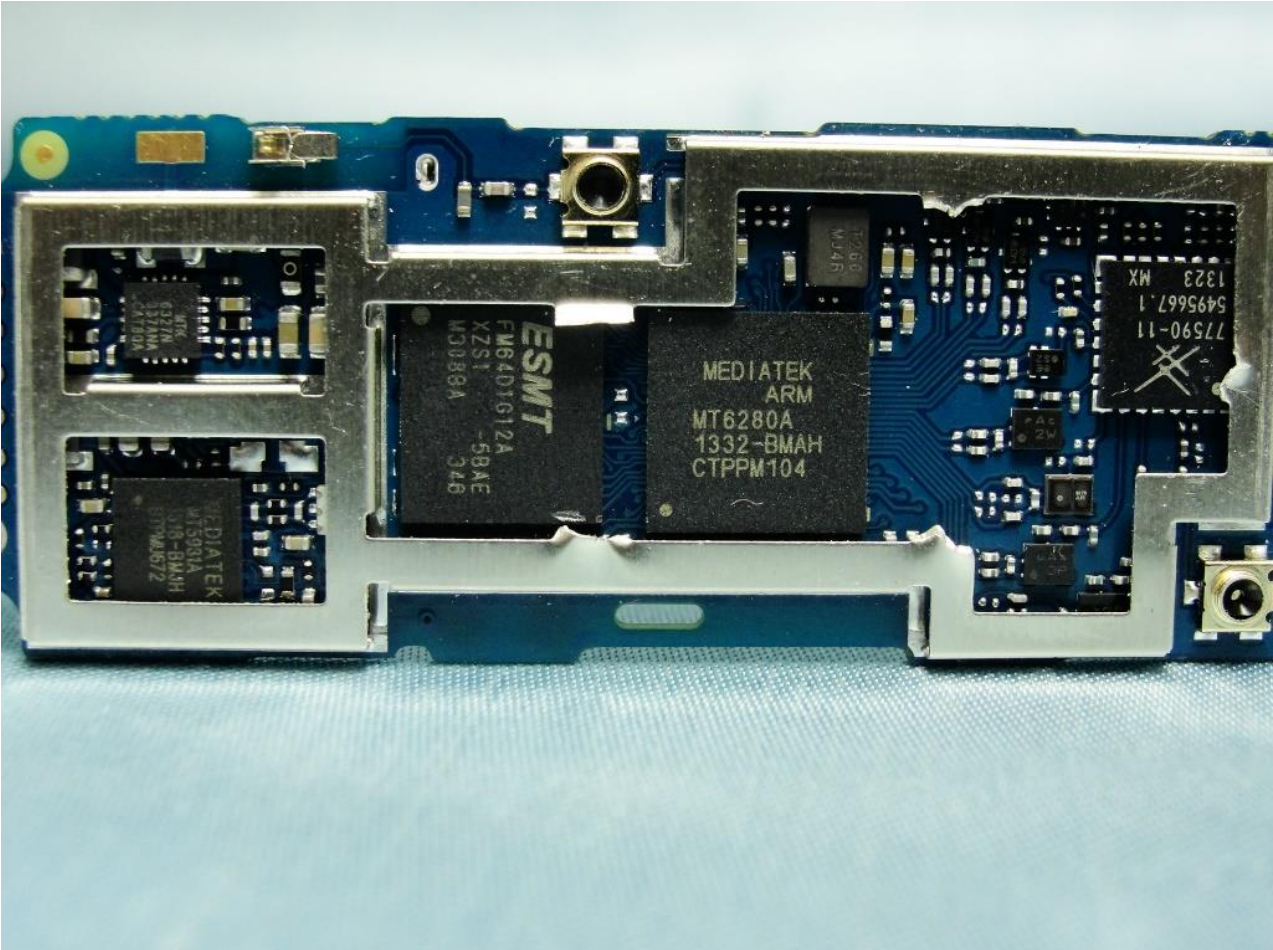

## 2. Internal Photograph of EUT

Brand Name: D-Link / Model Name: DWR-710

Brand Name: D-Link / Model Name: DWR-710

Brand Name: D-Link / Model Name: DWR-710

Brand Name: D-Link / Model Name: DWR-710

Brand Name: D-Link / Model Name: DWR-710

Brand Name: D-Link / Model Name: DWR-710

Brand Name: D-Link / Model Name: DWR-710

Brand Name: D-Link / Model Name: DWR-710

Brand Name: D-Link / Model Name: DWR-710

Brand Name: D-Link / Model Name: DWR-710

Brand Name: D-Link / Model Name: DWR-710