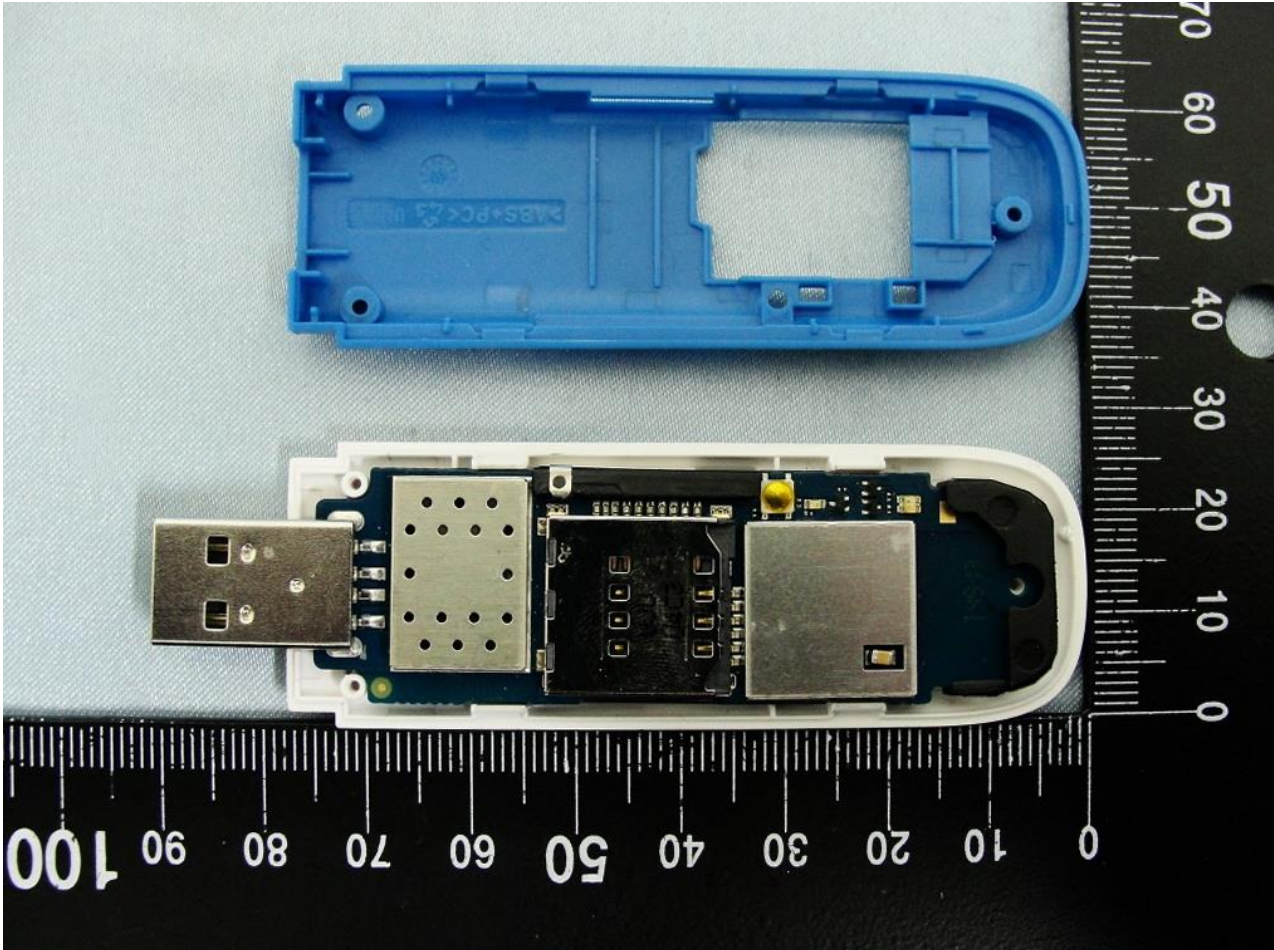

## 2. Internal Photograph of EUT

Brand Name: D-Link / Model Name: DWR-710

Brand Name: D-Link / Model Name: DWR-710

Brand Name: D-Link / Model Name: DWR-710

Brand Name: D-Link / Model Name: DWR-710

Brand Name: D-Link / Model Name: DWR-710

Brand Name: D-Link / Model Name: DWR-710

Brand Name: D-Link / Model Name: DWR-710

Brand Name: D-Link / Model Name: DWR-710

Brand Name: D-Link / Model Name: DWR-710

Brand Name: D-Link / Model Name: DWR-710