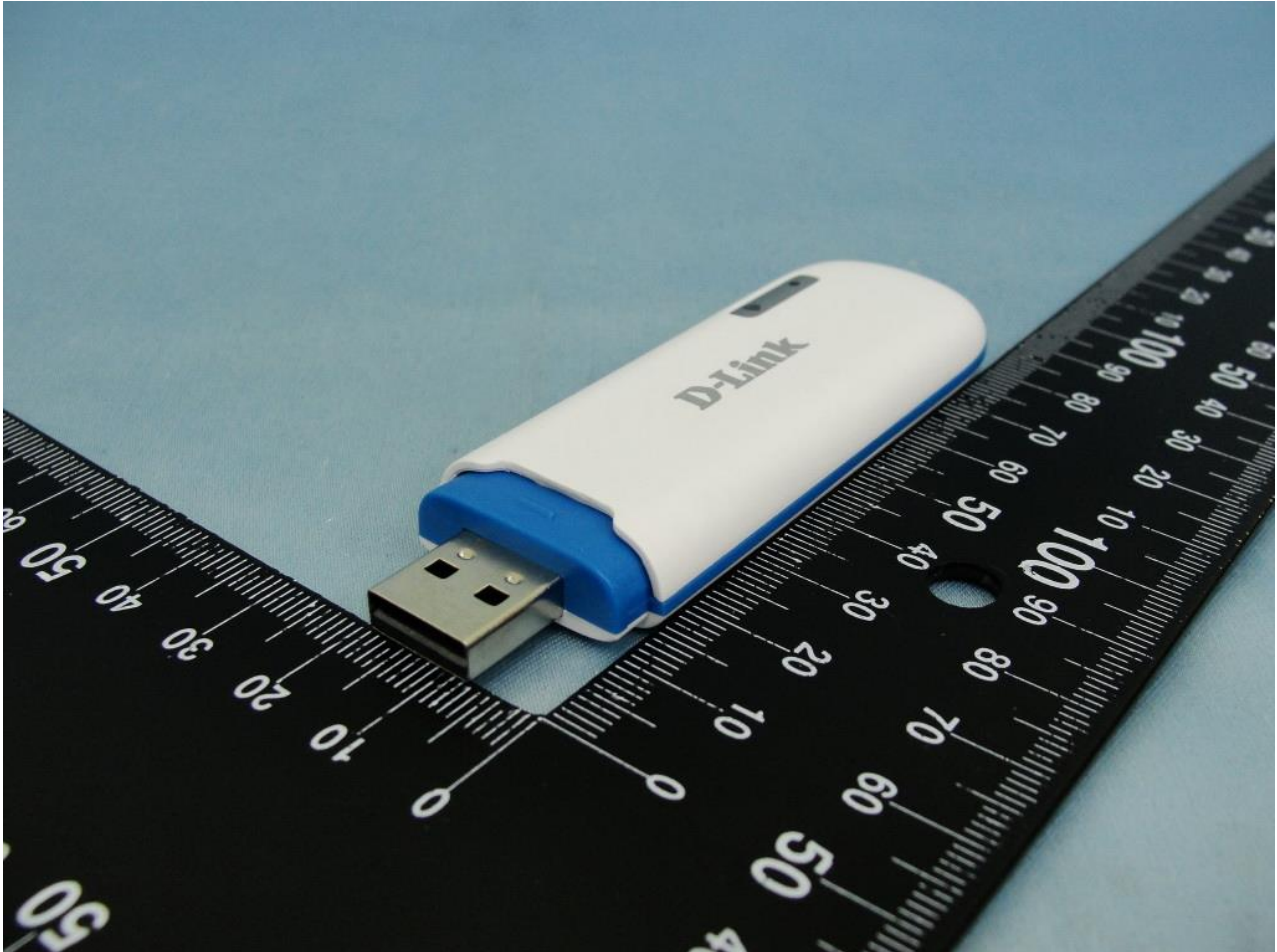

1. External Photograph of EUT

Brand Name: D-Link / Model Name: DWR-710

Brand Name: D-Link / Model Name: DWR-710

Brand Name: D-Link / Model Name: DWR-710