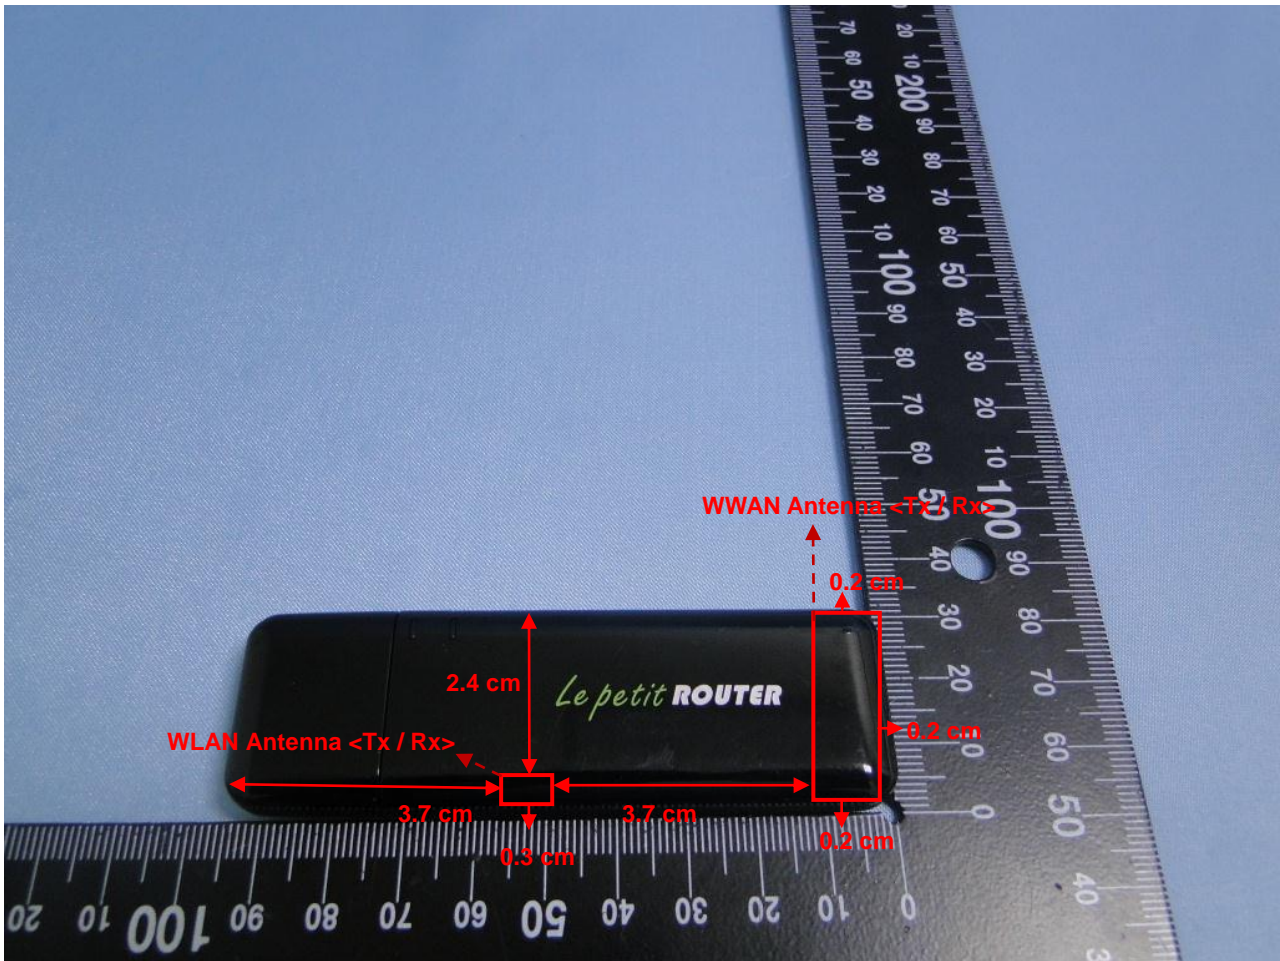

## Appendix D. Product Photos

Antenna Location :

Antenna	Length	Width
WLAN Antenna <Tx / Rx>	0.6 cm	0.2 cm
WWAN Antenna <Tx / Rx>	2.5 cm	1.3 cm

### Appendix E. Test Setup Photos

**Direct Laptop Plug-in for USB Configuration 1  
(Horizontal Up with Phantom 5 mm Gap)**

**USB Cable Plug-in for USB Configuration 2  
(Horizontal Down with Phantom 5 mm Gap)**

**Direct Laptop Plug-in for USB Configuration 3  
(Vertical Front with Phantom 5 mm Gap)**

**USB Cable Plug-in for USB Configuration 4  
(Vertical Back with Phantom 5 mm Gap)**

**USB Cable Plug-in for USB Configuration 5  
(Tip Mode with Phantom 5 mm Gap)**