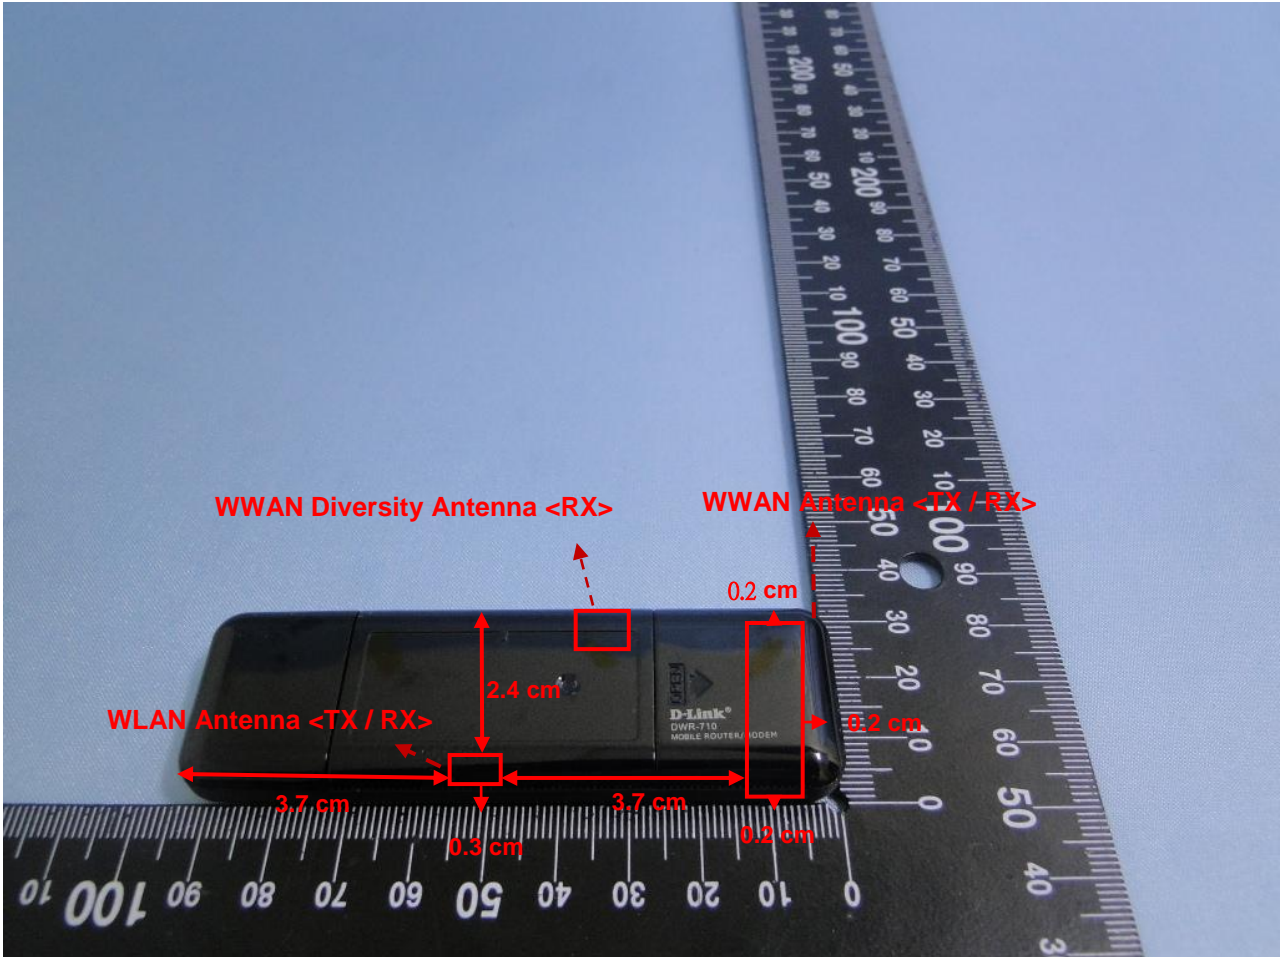

Brand Name: D-Link / Model Name: DWR-710

Antenna location	Length	Width
WLAN Antenna <TX / RX>	0.6cm	0.2cm
WWAN Antenna <TX / RX>	2.5cm	1.3cm
WWAN Diversity Antenna<RX>	0.3cm	0.2cm