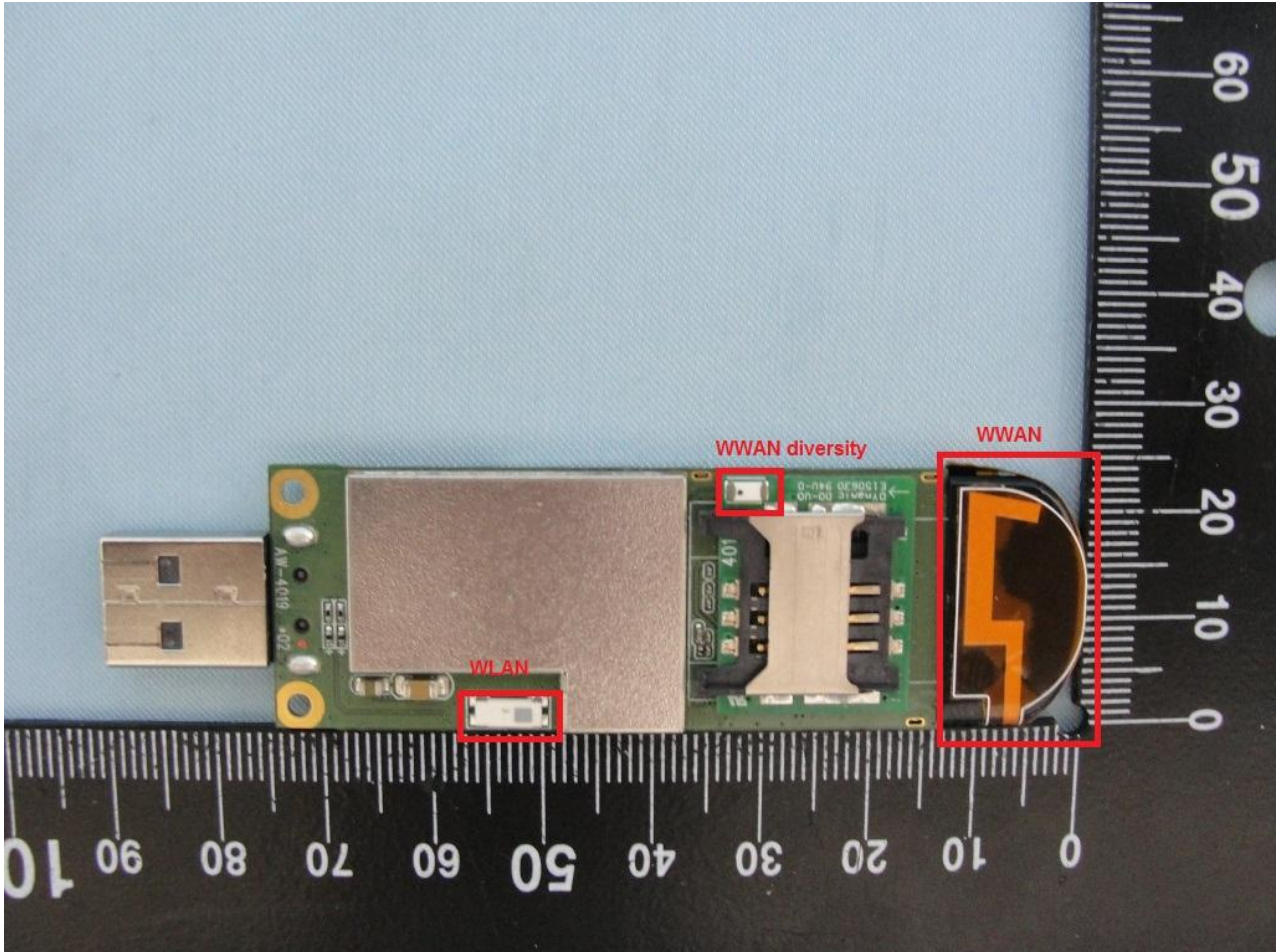

2. Internal Photograph of EUT

Name: D-Link / Model Name: DWR-710

Brand Name: D-Link / Model Name: DWR-710

Brand Name: D-Link / Model Name: DWR-710

Brand Name: D-Link / Model Name: DWR-710

WWAN Antenna <Tx / Rx>

Brand Name: D-Link / Model Name: DWR-710

Brand Name: D-Link / Model Name: DWR-710

WWAN Diversity Antenna <Rx>

Brand Name: D-Link / Model Name: DWR-710