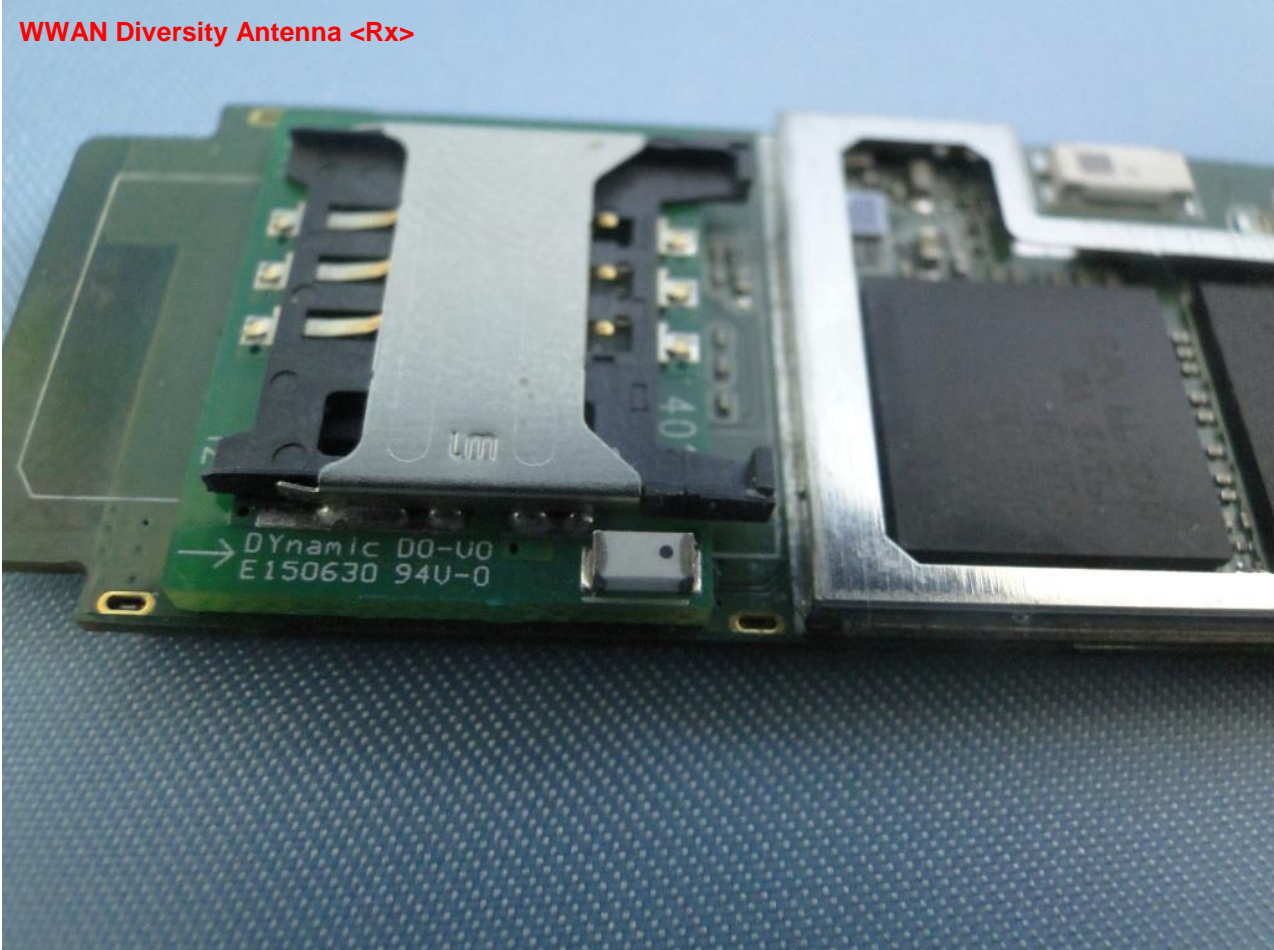

2. Internal Photograph of EUT

Name: D-Link / Model Name: DWR-710

Brand Name: D-Link / Model Name: DWR-710

Brand Name: D-Link / Model Name: DWR-710

Brand Name: D-Link / Model Name: DWR-710

WWAN Antenna <Tx / Rx>

Brand Name: D-Link / Model Name: DWR-710

Brand Name: D-Link / Model Name: DWR-710

WWAN Diversity Antenna <Rx>

Brand Name: D-Link / Model Name: DWR-710