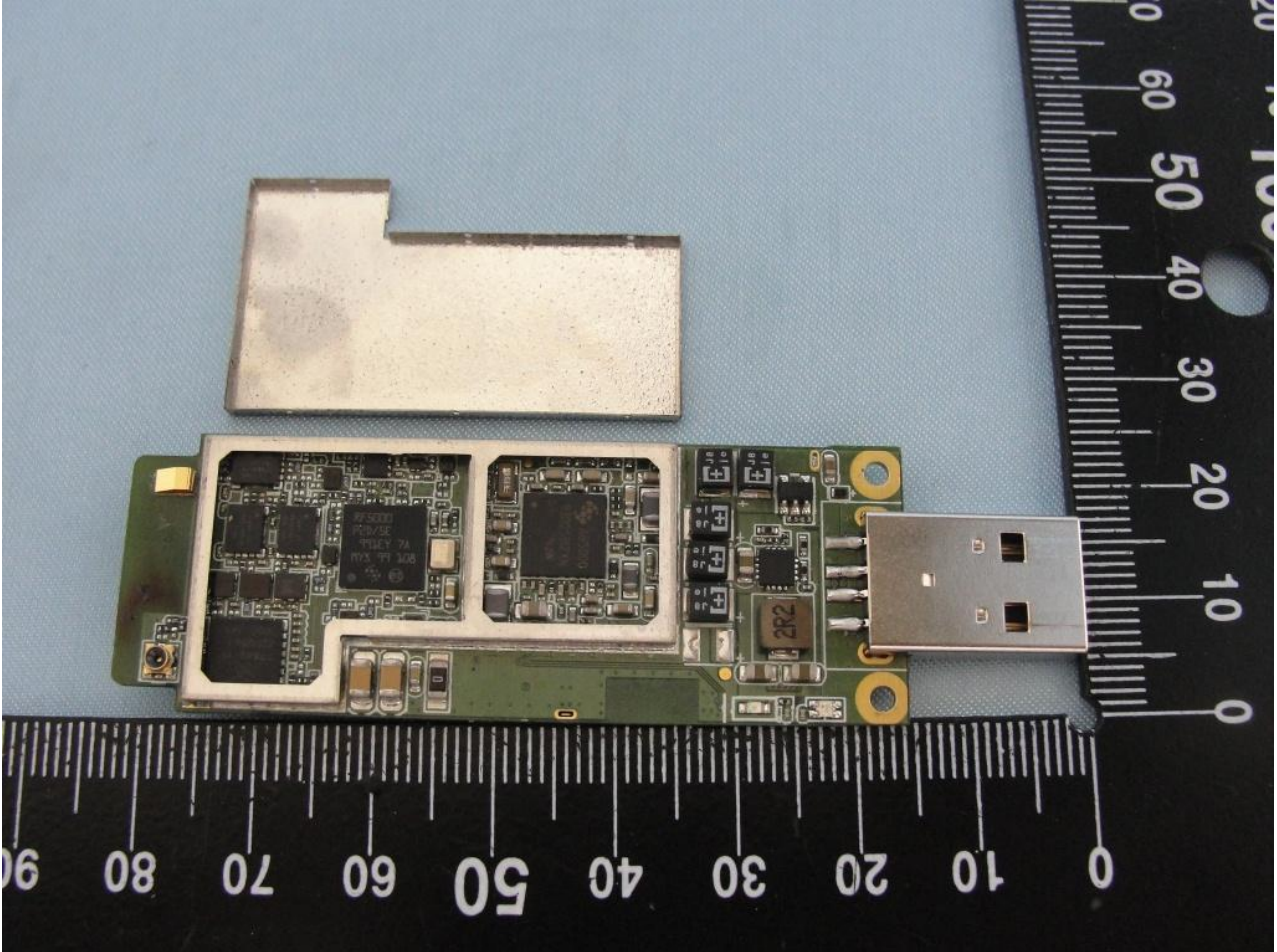

2. Internal Photograph of EUT

Name: D-Link / Model Name: DWR-710

Brand Name: D-Link / Model Name: DWR-710

Brand Name: D-Link / Model Name: DWR-710

Brand Name: D-Link / Model Name: DWR-710

WWAN Antenna <Tx / Rx>

Brand Name: D-Link / Model Name: DWR-710

Brand Name: D-Link / Model Name: DWR-710

WWAN Diversity Antenna <Rx>

Brand Name: D-Link / Model Name: DWR-710