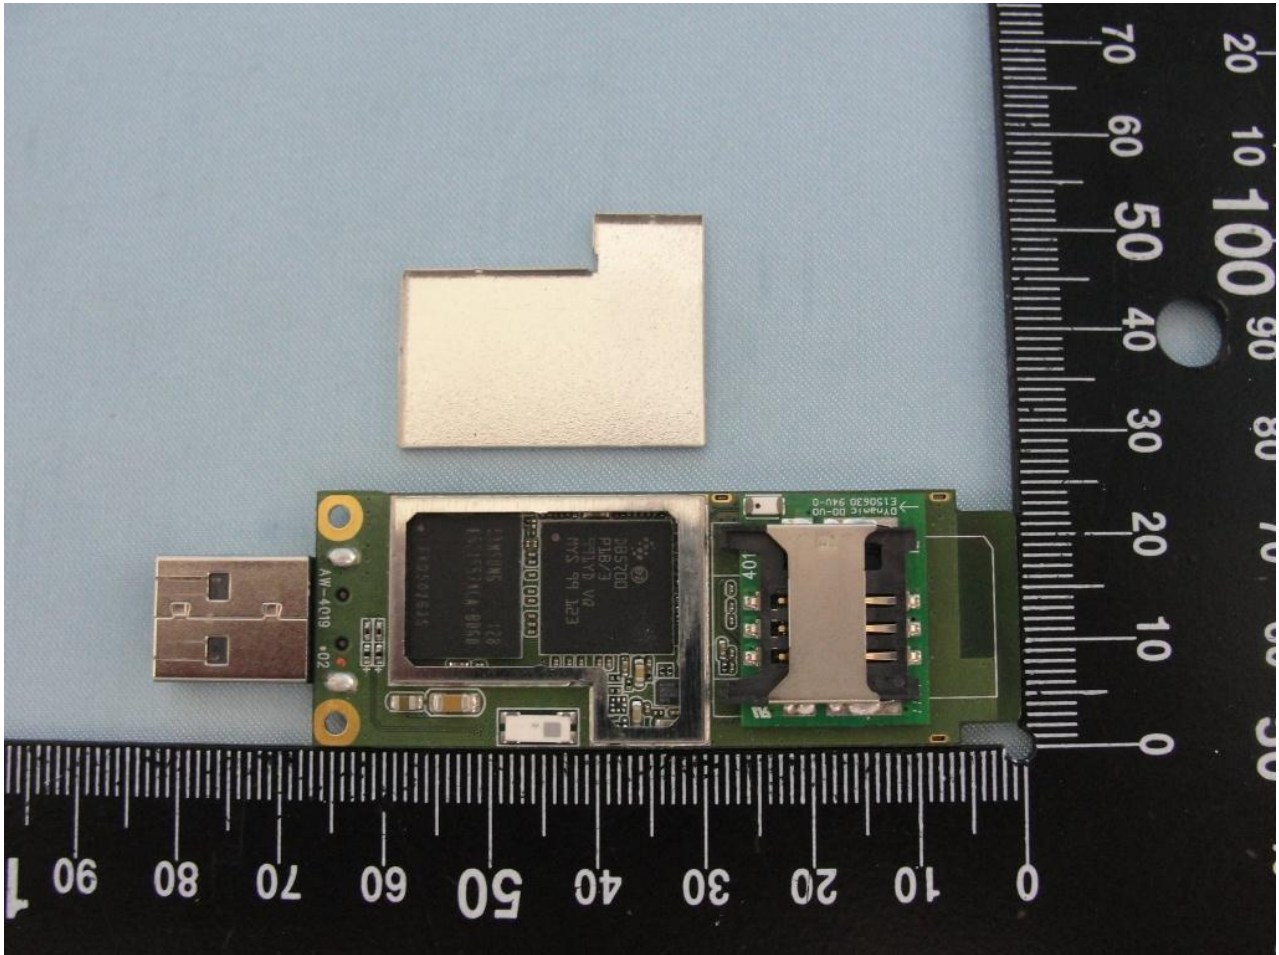

2. Internal Photograph of EUT

Name: D-Link / Model Name: DWR-710

Brand Name: D-Link / Model Name: DWR-710

Brand Name: D-Link / Model Name: DWR-710

Brand Name: D-Link / Model Name: DWR-710

WWAN Antenna <Tx / Rx>

Brand Name: D-Link / Model Name: DWR-710

Brand Name: D-Link / Model Name: DWR-710

WWAN Diversity Antenna <Rx>

Brand Name: D-Link / Model Name: DWR-710