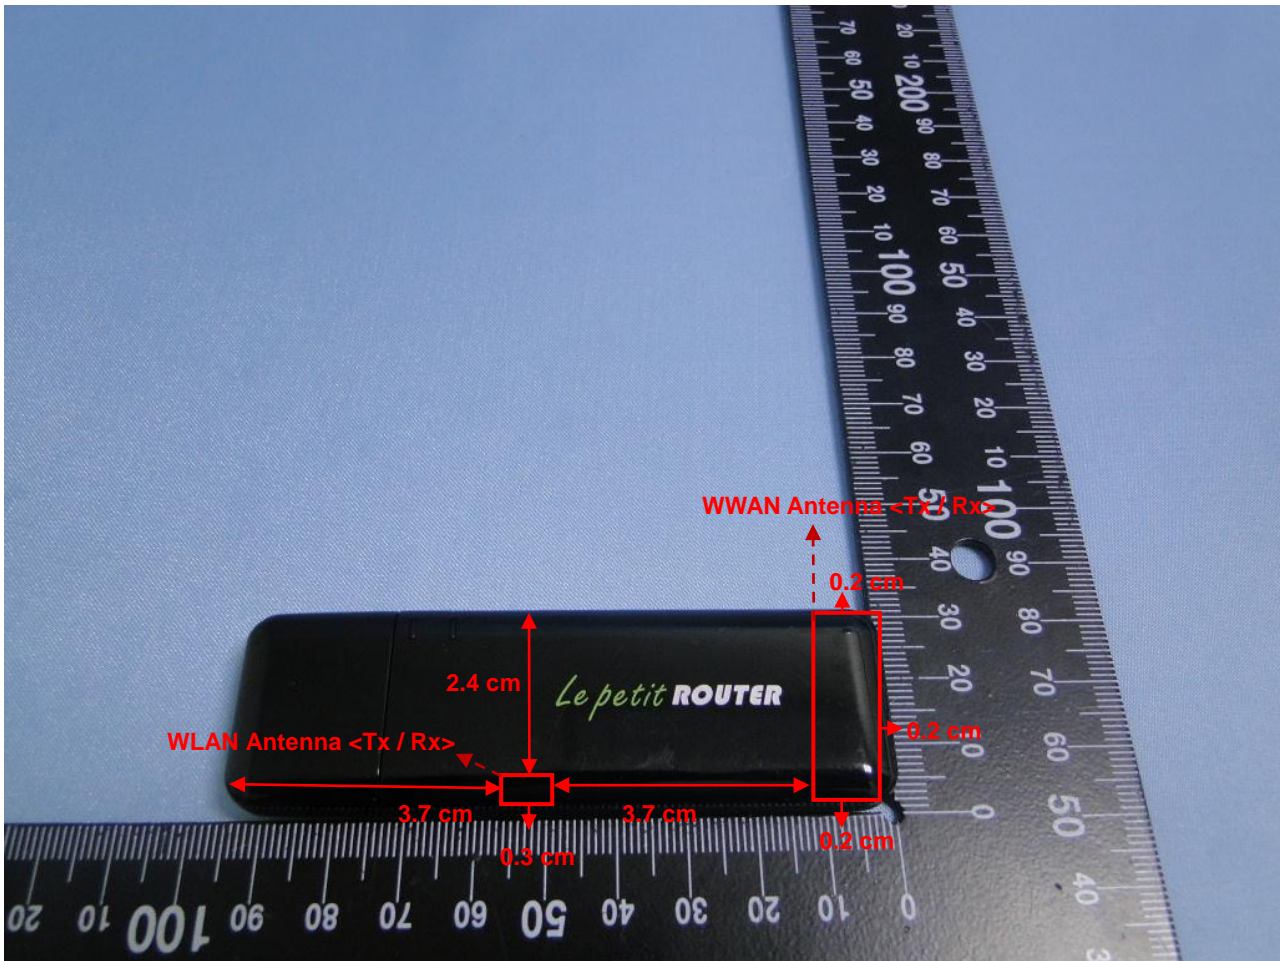

Appendix D. Product Photos

Antenna Location :

Antenna	Length	Width
WLAN Antenna <Tx / Rx>	0.6 cm	0.2 cm
WWAN Antenna <Tx / Rx>	2.5 cm	1.3 cm

Appendix E. Test Setup Photos

Direct Laptop Plug-in for USB Configuration 1
(Horizontal Up with Phantom 5 mm Gap)

USB Cable Plug-in for USB Configuration 2
(Horizontal Down with Phantom 5 mm Gap)

Direct Laptop Plug-in for USB Configuration 3
(Vertical Front with Phantom 5 mm Gap)

USB Cable Plug-in for USB Configuration 4
(Vertical Back with Phantom 5 mm Gap)

USB Cable Plug-in for USB Configuration 5
(Tip Mode with Phantom 5 mm Gap)