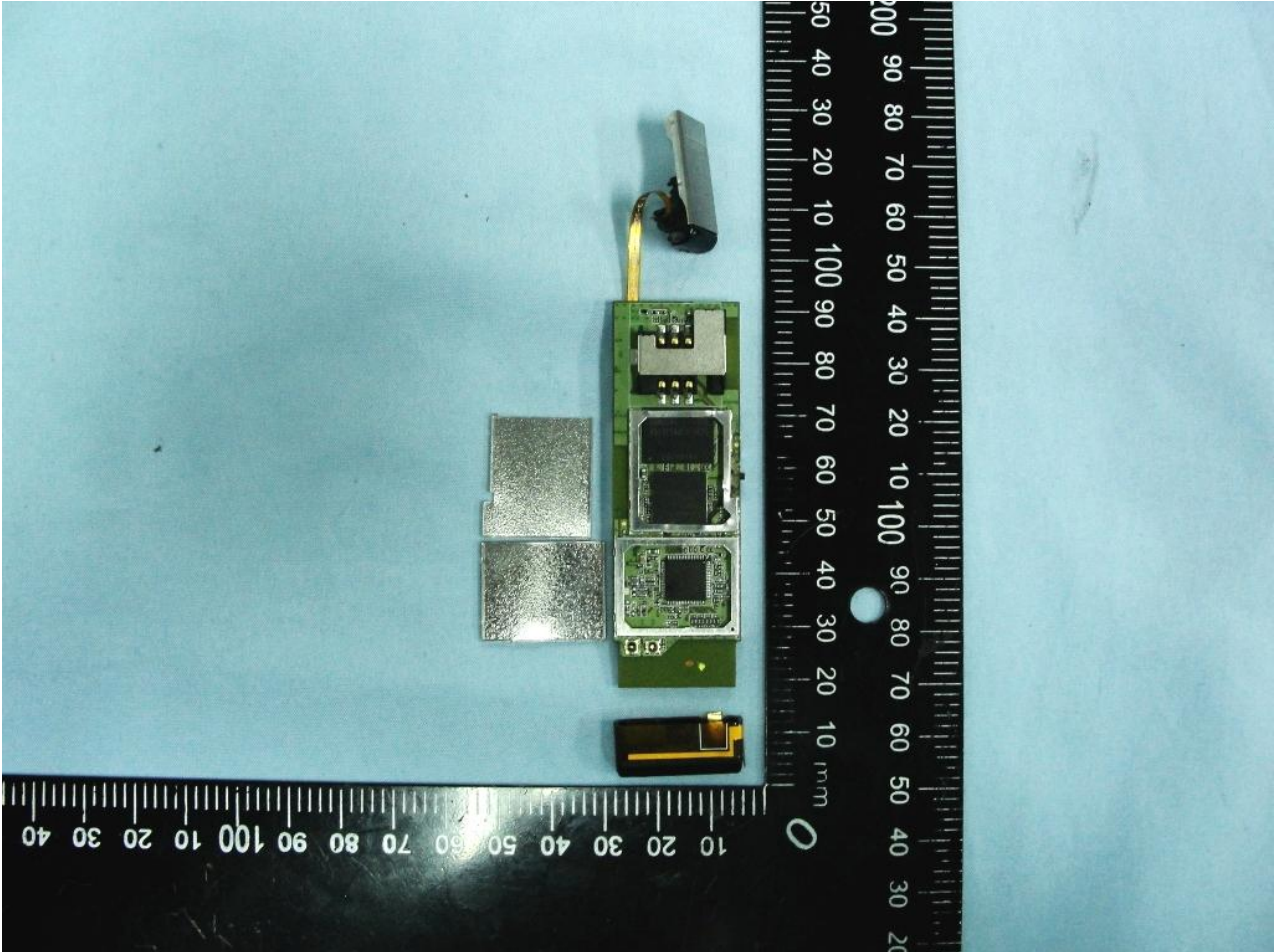

2. Internal Photograph of EUT

Brand Name: D-Link / Model Name: DWR-510

Brand Name: D-Link / Model Name: DWR-510

Brand Name: D-Link / Model Name: DWR-510

Brand Name: D-Link / Model Name: DWR-510

WWAN Main Antenna (Tx/Rx)

Brand Name: D-Link / Model Name: DWR-510

WWAN Aux. Antenna (Rx)

Brand Name: D-Link / Model Name: DWR-510