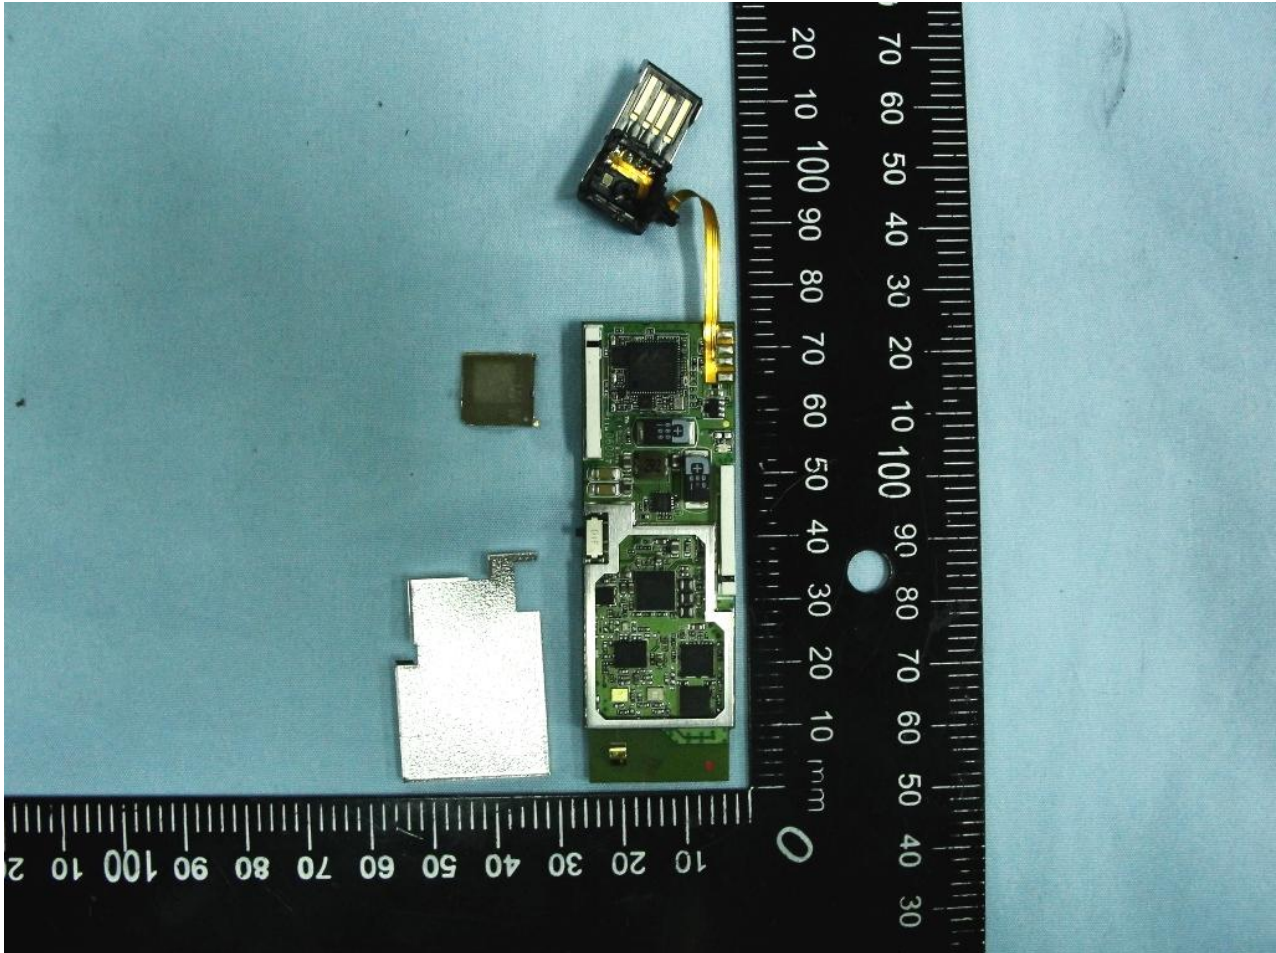

2. Internal Photograph of EUT

Brand Name: D-Link / Model Name: DWR-510

Brand Name: D-Link / Model Name: DWR-510

Brand Name: D-Link / Model Name: DWR-510

Brand Name: D-Link / Model Name: DWR-510

WWAN Main Antenna (Tx/Rx)

Brand Name: D-Link / Model Name: DWR-510

WWAN Aux. Antenna (Rx)

Brand Name: D-Link / Model Name: DWR-510