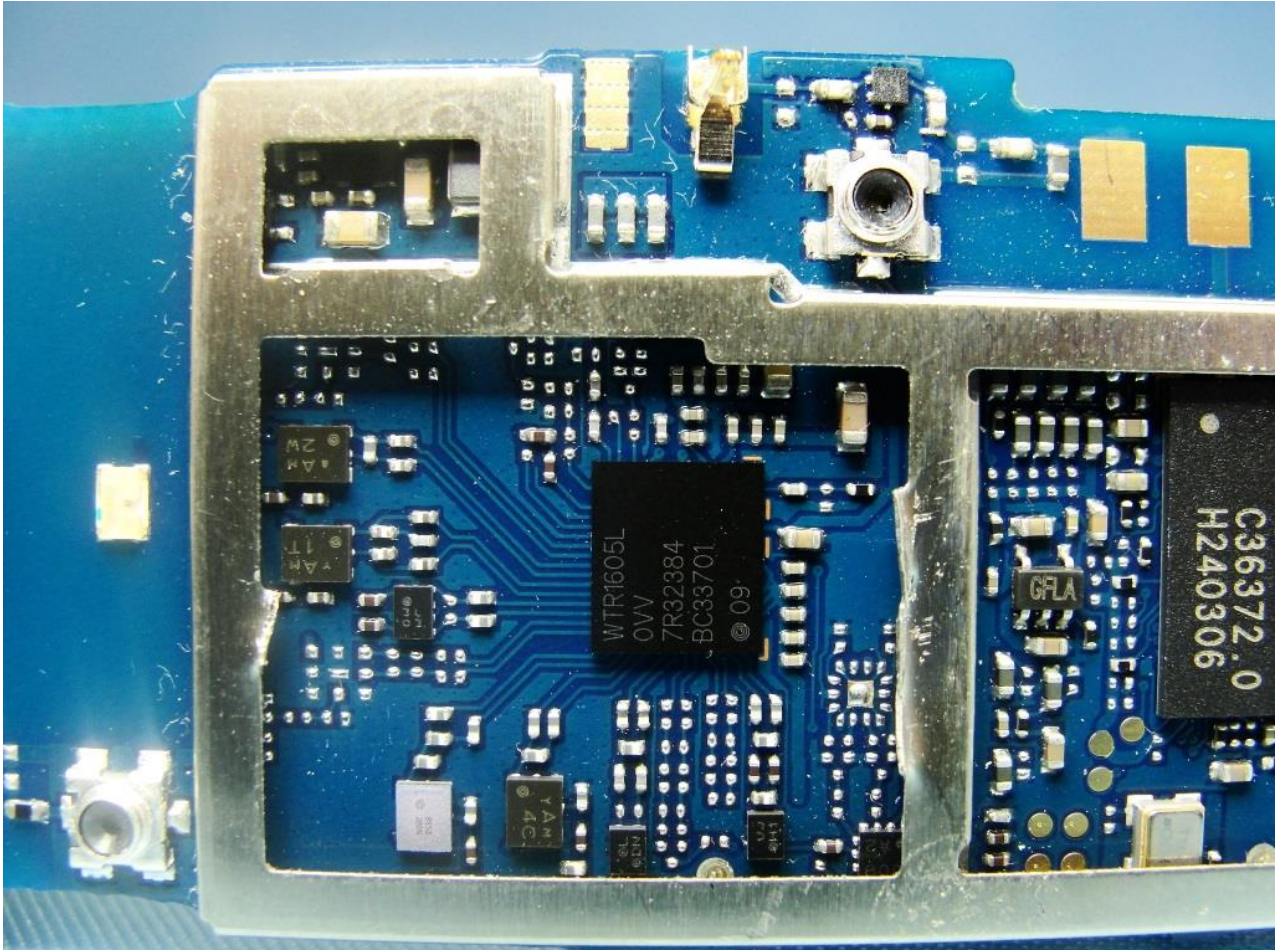

## 2. Internal Photograph of EUT

Brand Name: D-Link / Model Name: DWM-221

Brand Name: D-Link / Model Name: DWM-221

Brand Name: D-Link / Model Name: DWM-221

Brand Name: D-Link / Model Name: DWM-221

Brand Name: D-Link / Model Name: DWM-221

Brand Name: D-Link / Model Name: DWM-221

Brand Name: D-Link / Model Name: DWM-221

Brand Name: D-Link / Model Name: DWM-221

Brand Name: D-Link / Model Name: DWM-221

Brand Name: D-Link / Model Name: DWM-221