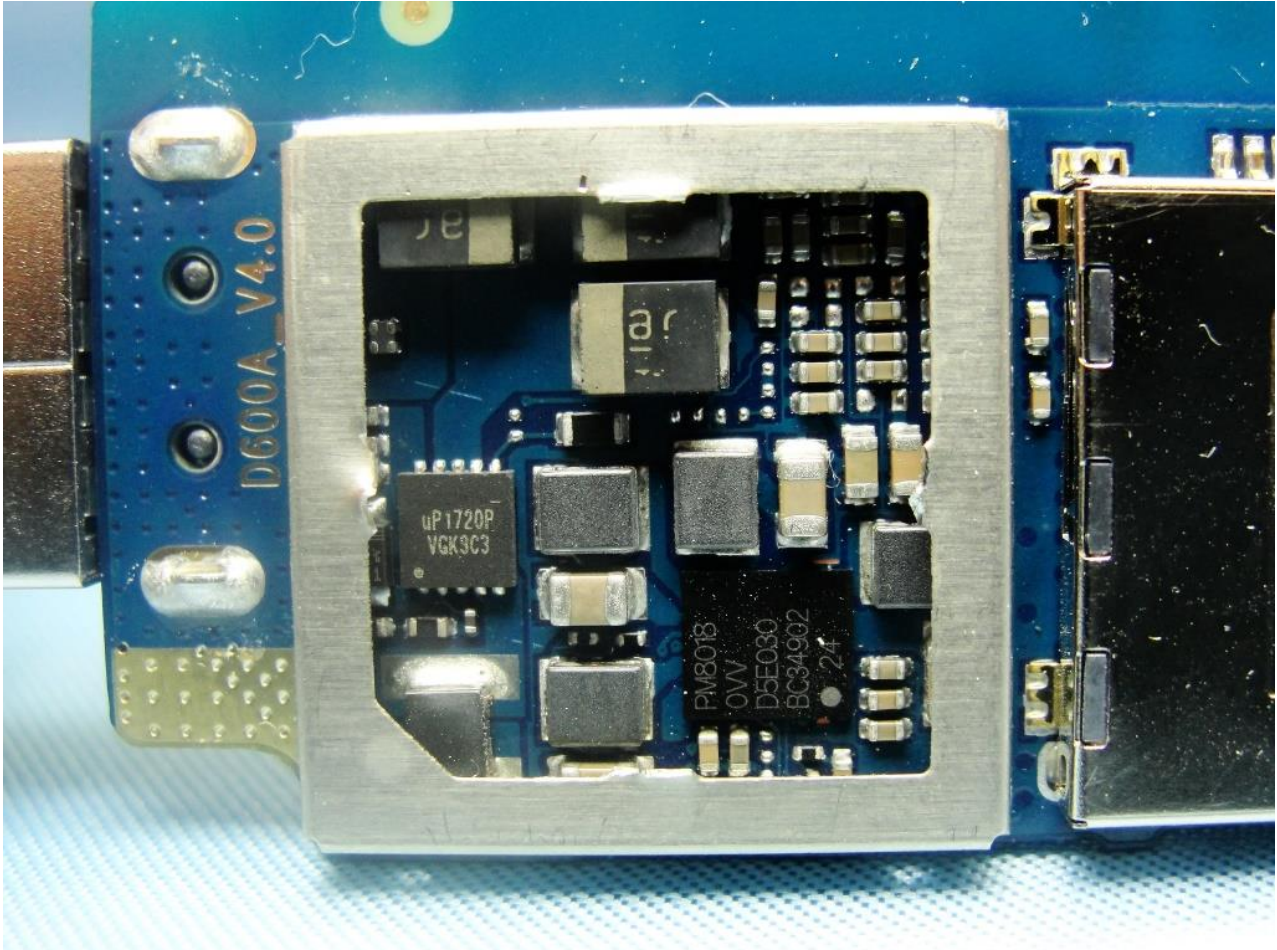

## 2. Internal Photograph of EUT

Brand Name: D-Link / Model Name: DWM-221

Brand Name: D-Link / Model Name: DWM-221

Brand Name: D-Link / Model Name: DWM-221

Brand Name: D-Link / Model Name: DWM-221

Brand Name: D-Link / Model Name: DWM-221

Brand Name: D-Link / Model Name: DWM-221

Brand Name: D-Link / Model Name: DWM-221

Brand Name: D-Link / Model Name: DWM-221

Brand Name: D-Link / Model Name: DWM-221

Brand Name: D-Link / Model Name: DWM-221