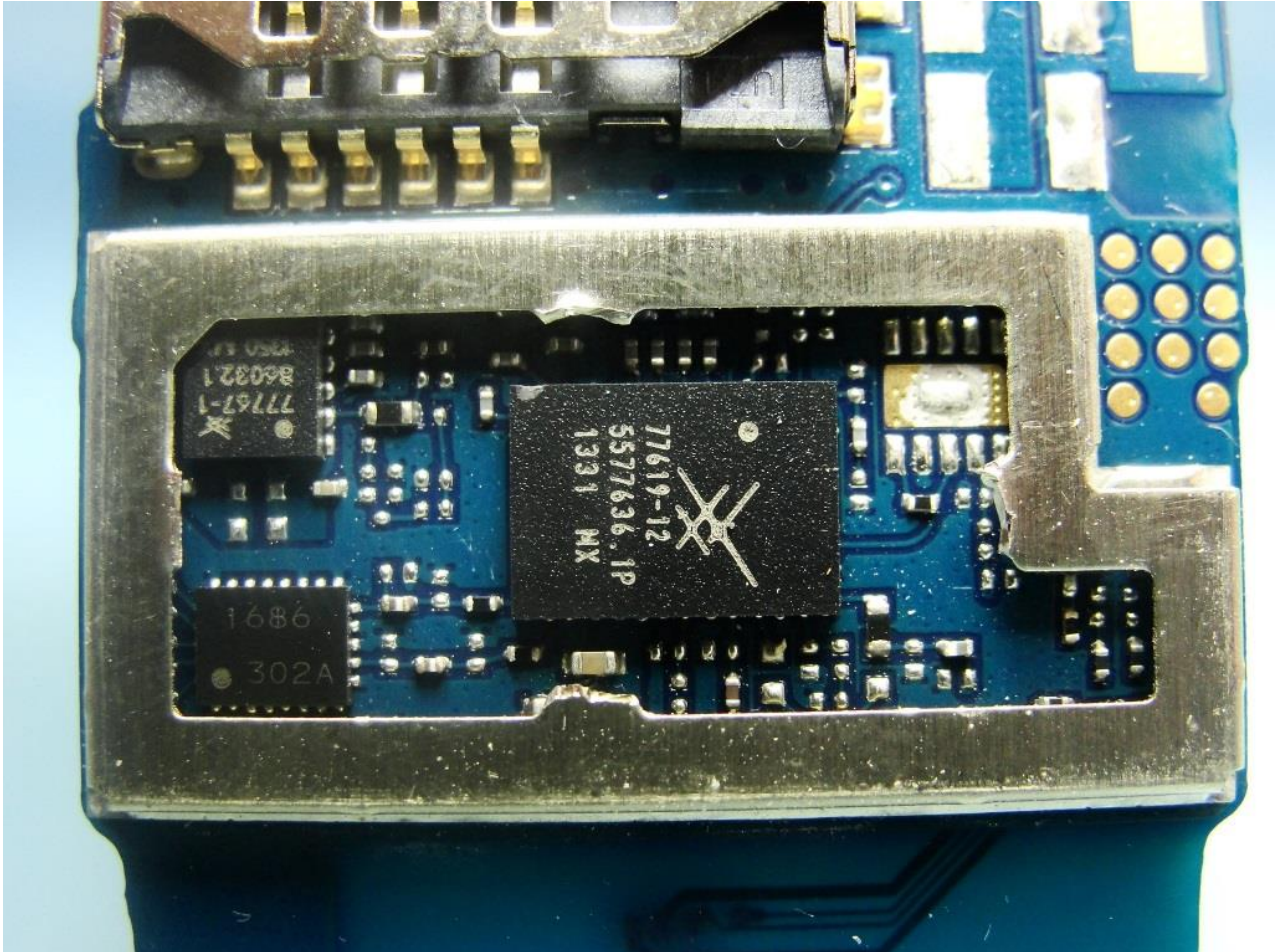

## 2. Internal Photograph of EUT

Brand Name: D-Link / Model Name: DWM-221

Brand Name: D-Link / Model Name: DWM-221

Brand Name: D-Link / Model Name: DWM-221

Brand Name: D-Link / Model Name: DWM-221

Brand Name: D-Link / Model Name: DWM-221

Brand Name: D-Link / Model Name: DWM-221

Brand Name: D-Link / Model Name: DWM-221

Brand Name: D-Link / Model Name: DWM-221

Brand Name: D-Link / Model Name: DWM-221

Brand Name: D-Link / Model Name: DWM-221