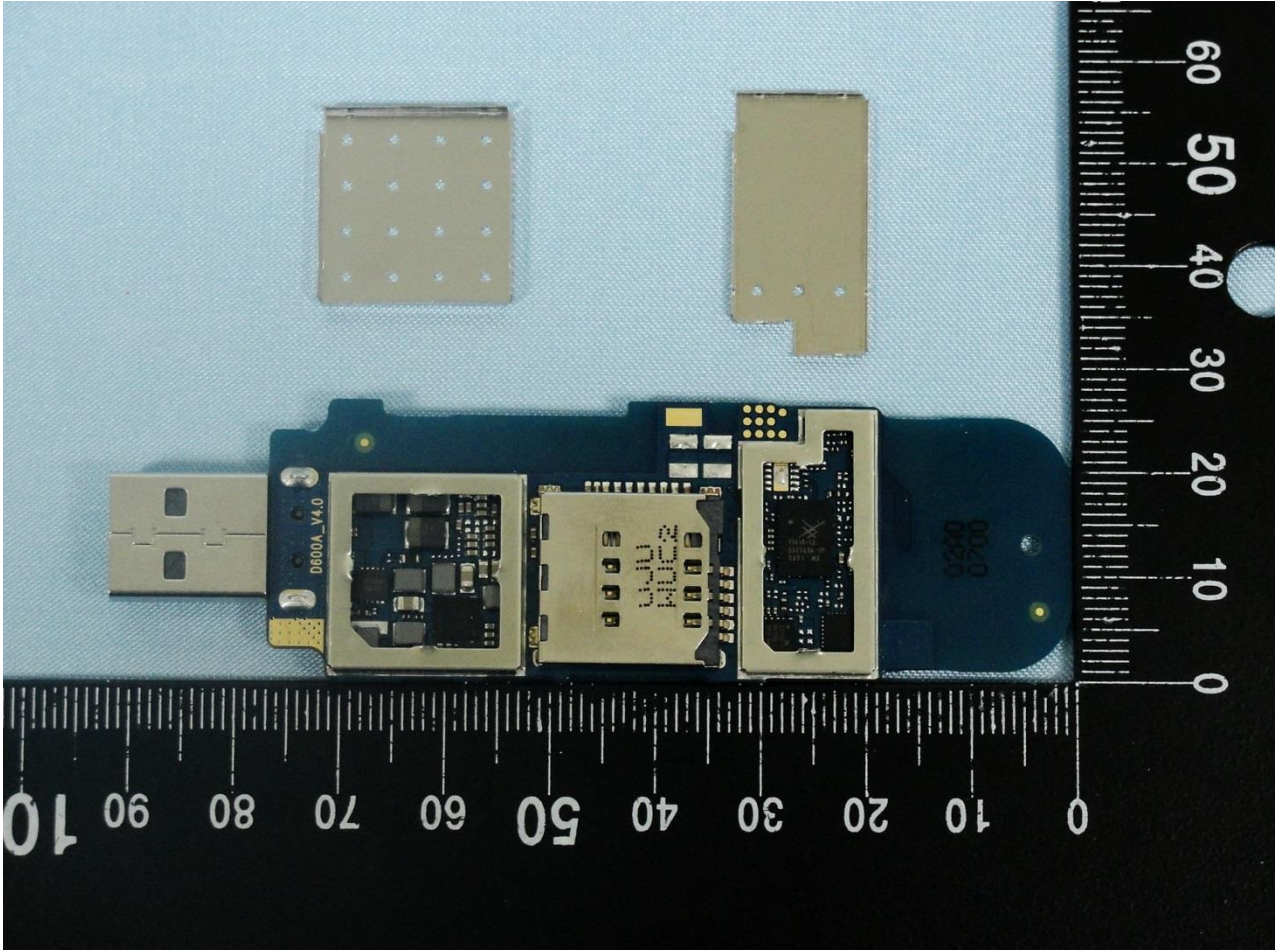

## 2. Internal Photograph of EUT

Brand Name: D-Link / Model Name: DWM-221

Brand Name: D-Link / Model Name: DWM-221

Brand Name: D-Link / Model Name: DWM-221

Brand Name: D-Link / Model Name: DWM-221

Brand Name: D-Link / Model Name: DWM-221

Brand Name: D-Link / Model Name: DWM-221

Brand Name: D-Link / Model Name: DWM-221

Brand Name: D-Link / Model Name: DWM-221

Brand Name: D-Link / Model Name: DWM-221

Brand Name: D-Link / Model Name: DWM-221