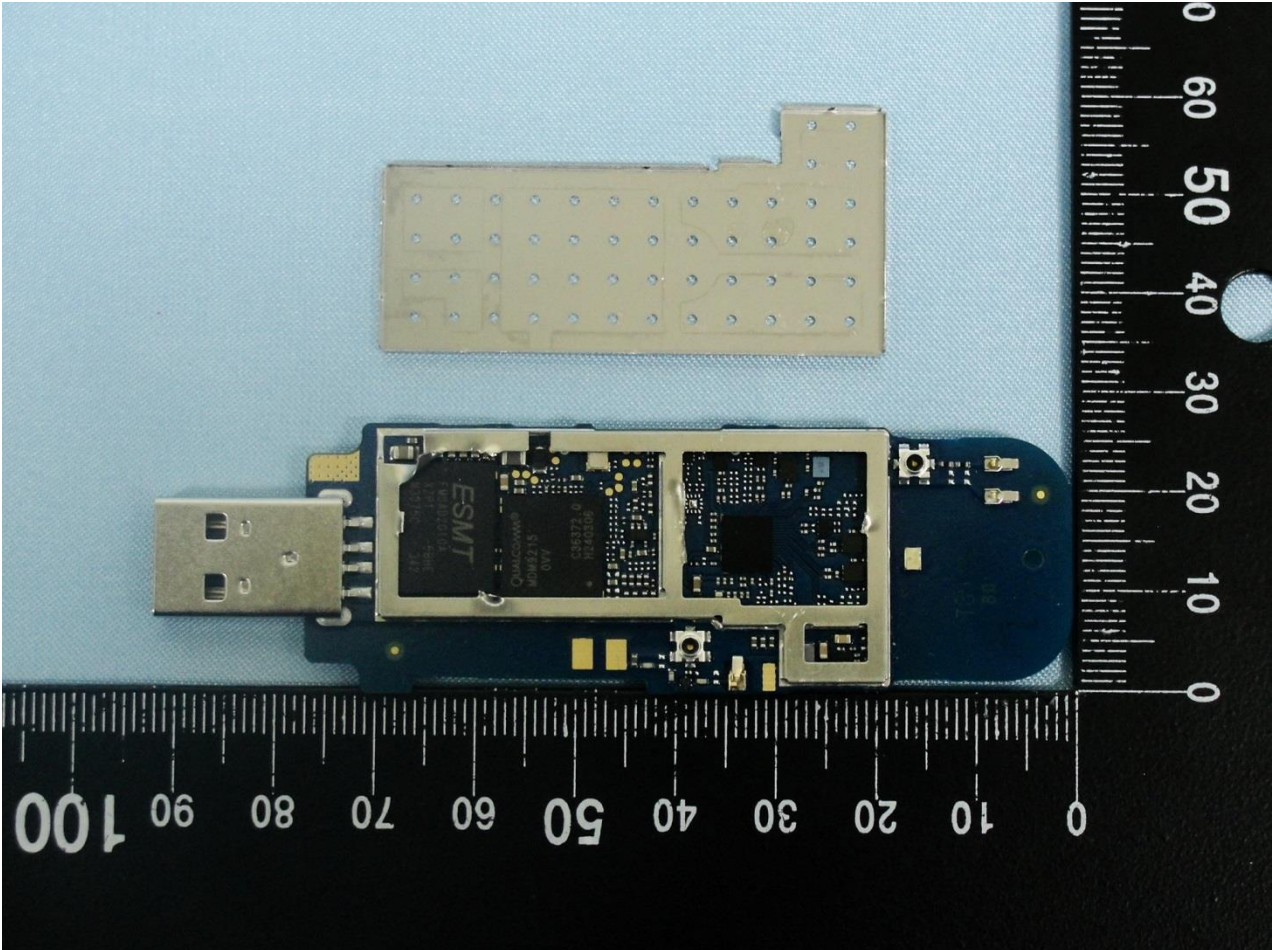

## 2. Internal Photograph of EUT

Brand Name: D-Link / Model Name: DWM-221

Brand Name: D-Link / Model Name: DWM-221

Brand Name: D-Link / Model Name: DWM-221

Brand Name: D-Link / Model Name: DWM-221

Brand Name: D-Link / Model Name: DWM-221

Brand Name: D-Link / Model Name: DWM-221

Brand Name: D-Link / Model Name: DWM-221

Brand Name: D-Link / Model Name: DWM-221

Brand Name: D-Link / Model Name: DWM-221

Brand Name: D-Link / Model Name: DWM-221