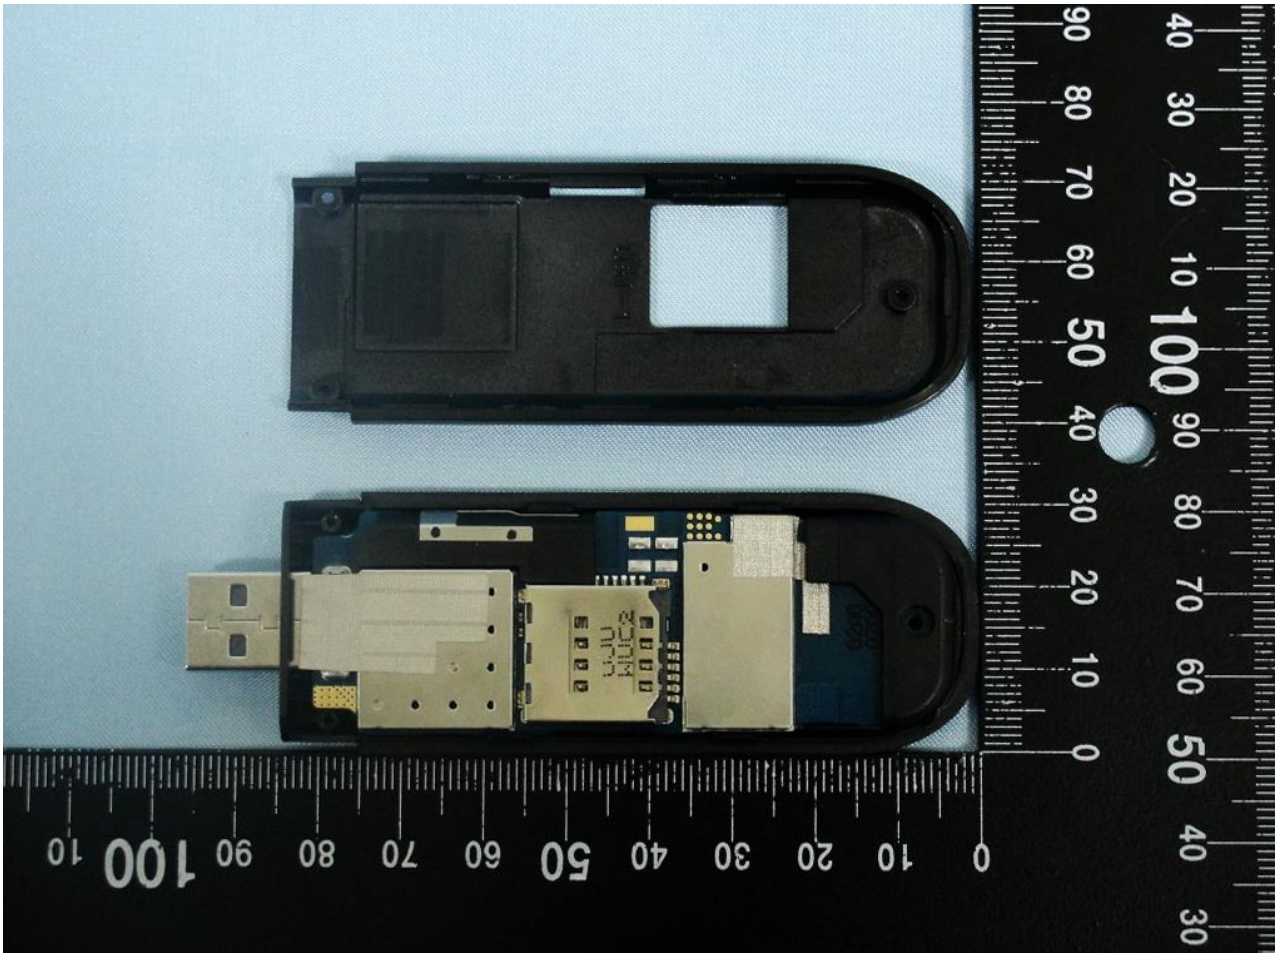

## 2. Internal Photograph of EUT

Brand Name: D-Link / Model Name: DWM-221

Brand Name: D-Link / Model Name: DWM-221

Brand Name: D-Link / Model Name: DWM-221

Brand Name: D-Link / Model Name: DWM-221

Brand Name: D-Link / Model Name: DWM-221

Brand Name: D-Link / Model Name: DWM-221

Brand Name: D-Link / Model Name: DWM-221

Brand Name: D-Link / Model Name: DWM-221

Brand Name: D-Link / Model Name: DWM-221

Brand Name: D-Link / Model Name: DWM-221