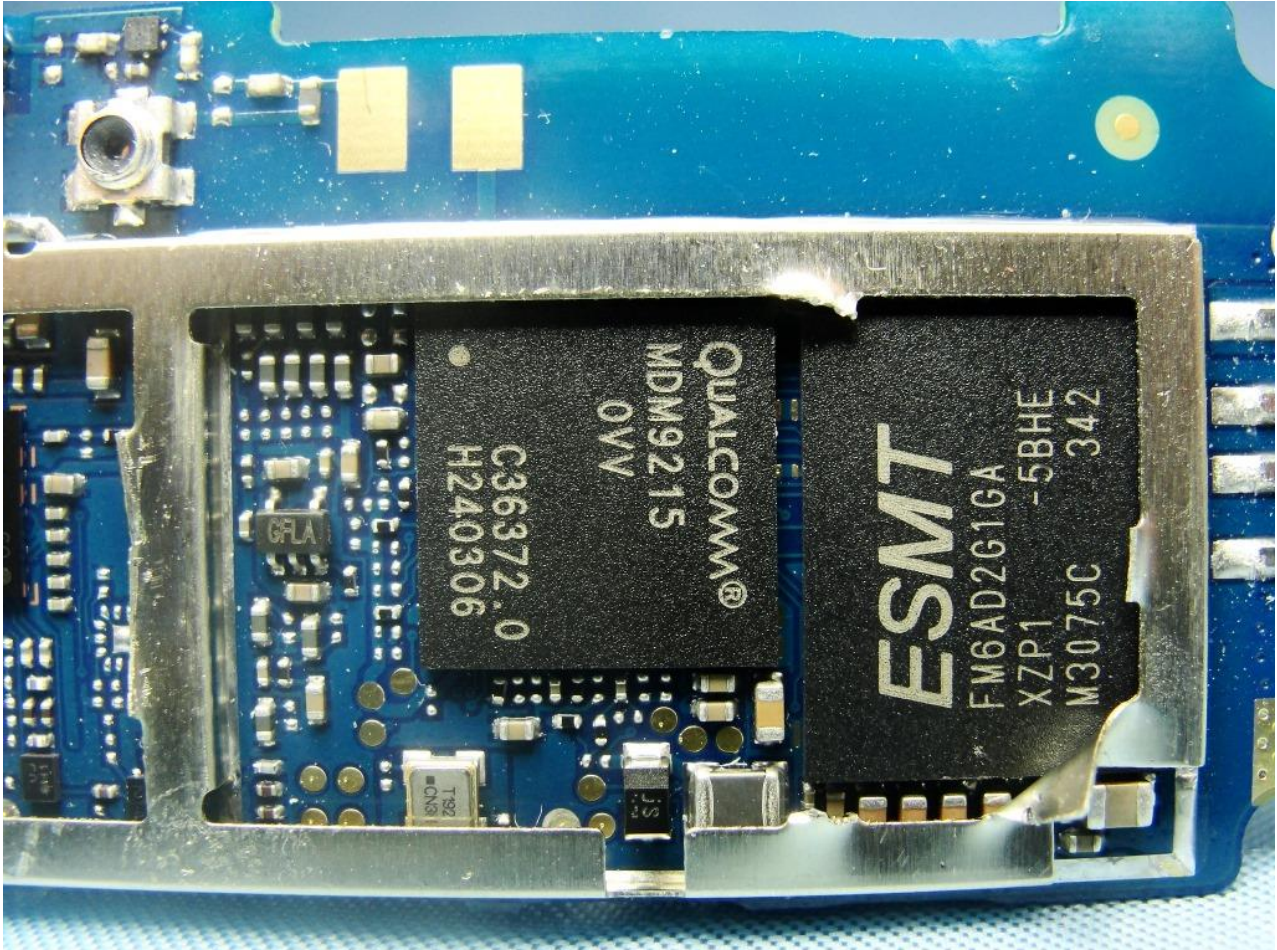

## 2. Internal Photograph of EUT

Brand Name: D-Link / Model Name: DWM-221

Brand Name: D-Link / Model Name: DWM-221

Brand Name: D-Link / Model Name: DWM-221

Brand Name: D-Link / Model Name: DWM-221

Brand Name: D-Link / Model Name: DWM-221

Brand Name: D-Link / Model Name: DWM-221

Brand Name: D-Link / Model Name: DWM-221

Brand Name: D-Link / Model Name: DWM-221

Brand Name: D-Link / Model Name: DWM-221

Brand Name: D-Link / Model Name: DWM-221