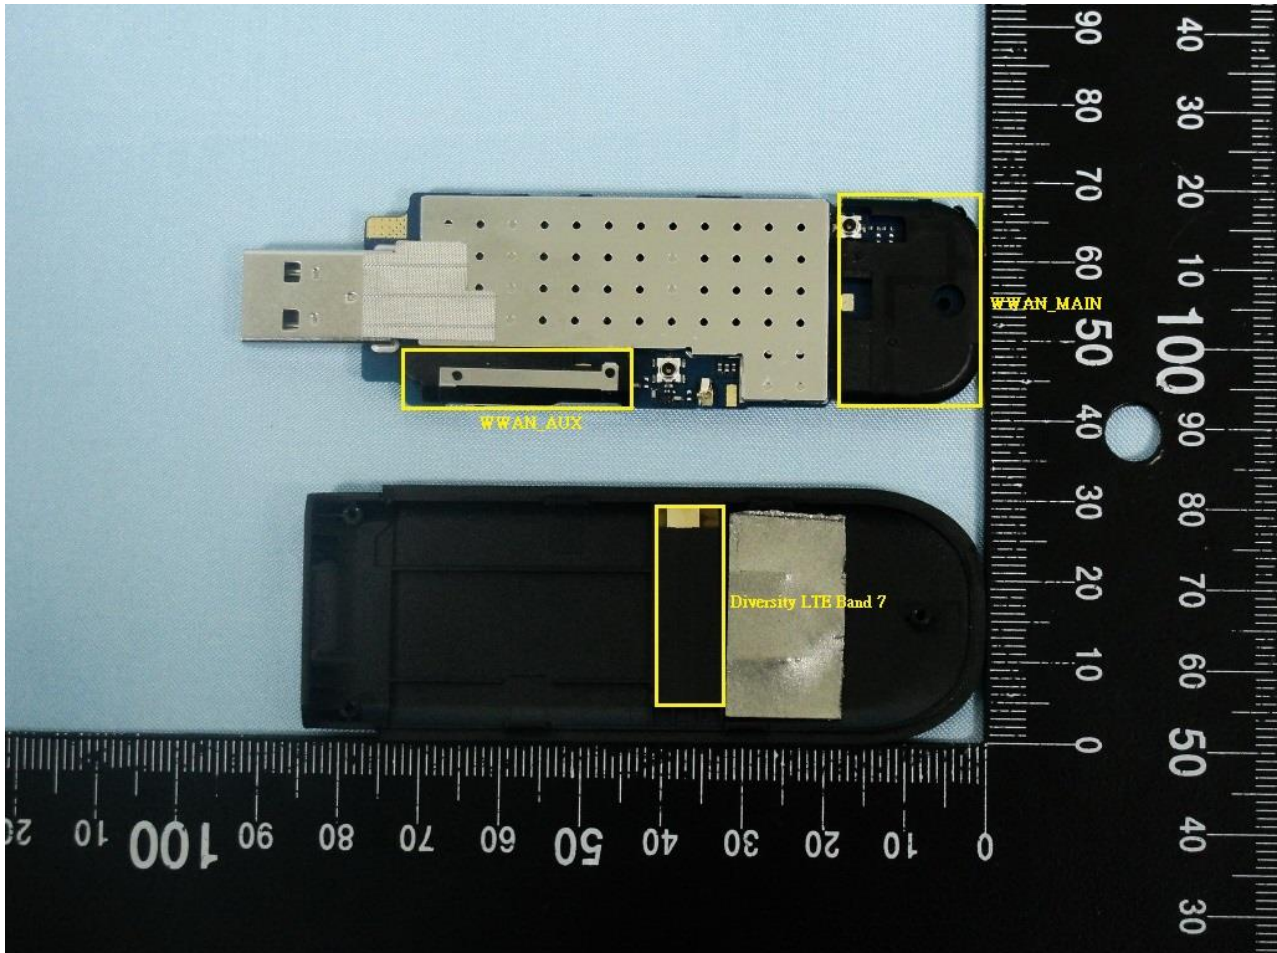

## 2. Internal Photograph of EUT

Brand Name: D-Link / Model Name: DWM-221

Brand Name: D-Link / Model Name: DWM-221

Brand Name: D-Link / Model Name: DWM-221

Brand Name: D-Link / Model Name: DWM-221

Brand Name: D-Link / Model Name: DWM-221

Brand Name: D-Link / Model Name: DWM-221

Brand Name: D-Link / Model Name: DWM-221

Brand Name: D-Link / Model Name: DWM-221

Brand Name: D-Link / Model Name: DWM-221

Brand Name: D-Link / Model Name: DWM-221