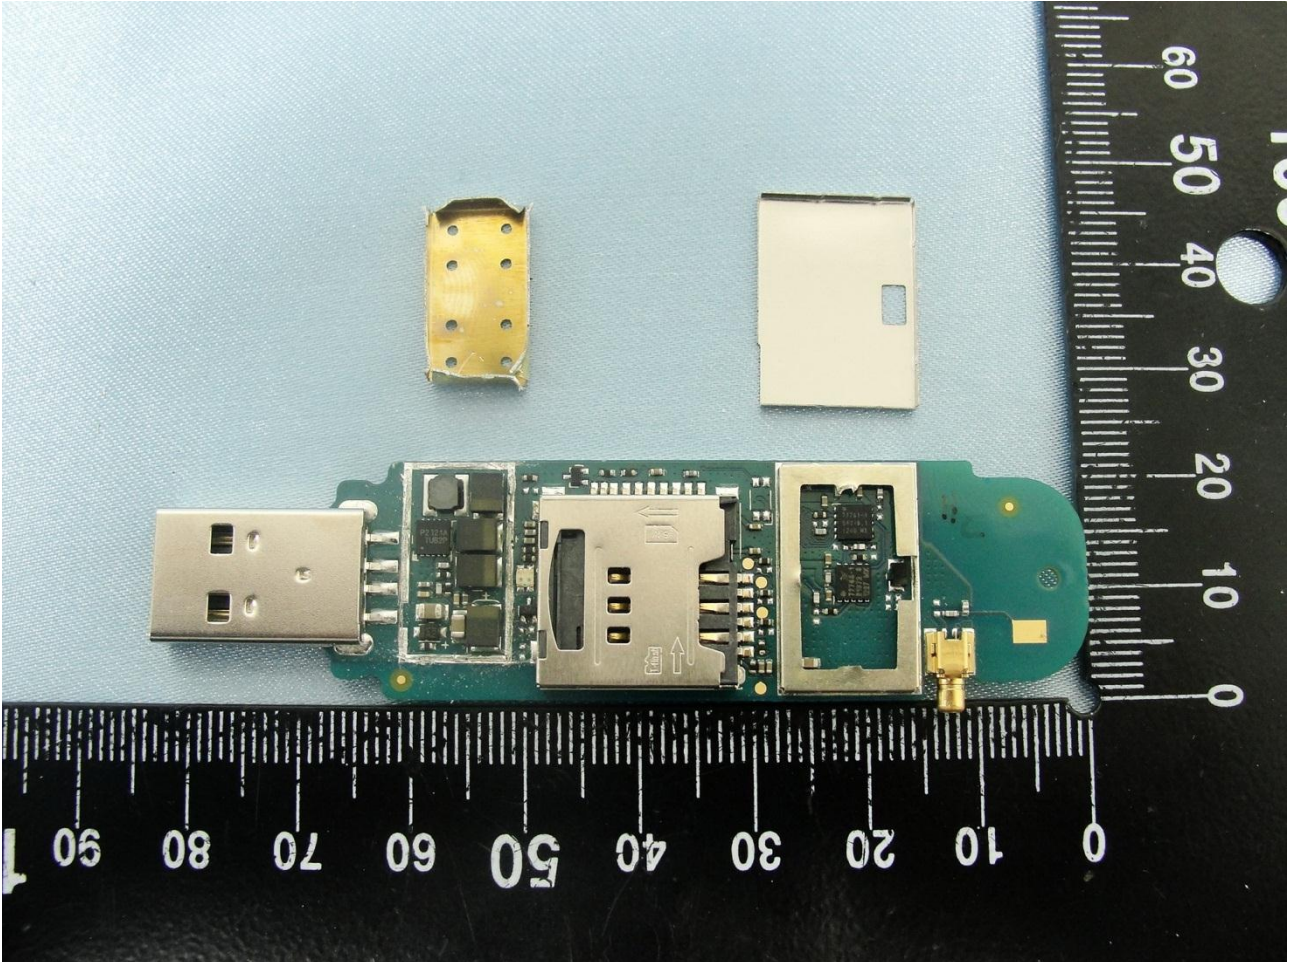

2. Internal Photograph of EUT

Brand Name: D-Link / Model Name: DWM-158

Brand Name: D-Link / Model Name: DWM-158

Brand Name: D-Link / Model Name: DWM-158

Brand Name: D-Link / Model Name: DWM-158

Brand Name: D-Link / Model Name: DWM-158

WWAN Main Antenna <Tx/ Rx>

**Brand Name: D-Link / Model Name: DWM-158**

Brand Name: D-Link / Model Name: DWM-158