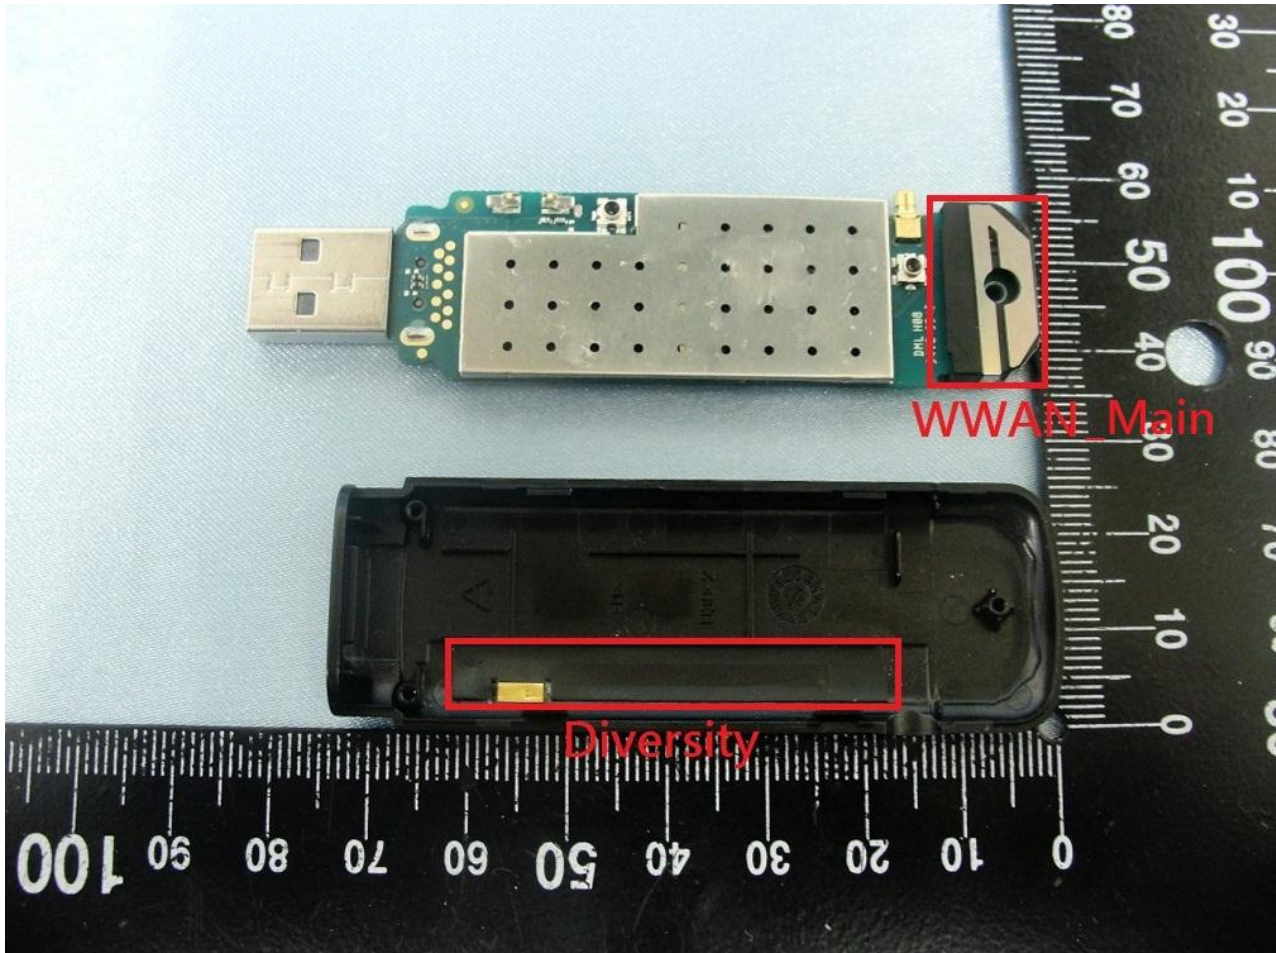

2. Internal Photograph of EUT

Brand Name: D-Link / Model Name: DWM-158

Brand Name: D-Link / Model Name: DWM-158

Brand Name: D-Link / Model Name: DWM-158

Brand Name: D-Link / Model Name: DWM-158

Brand Name: D-Link / Model Name: DWM-158

WWAN Main Antenna <Tx/ Rx>

**Brand Name: D-Link / Model Name: DWM-158**

Brand Name: D-Link / Model Name: DWM-158