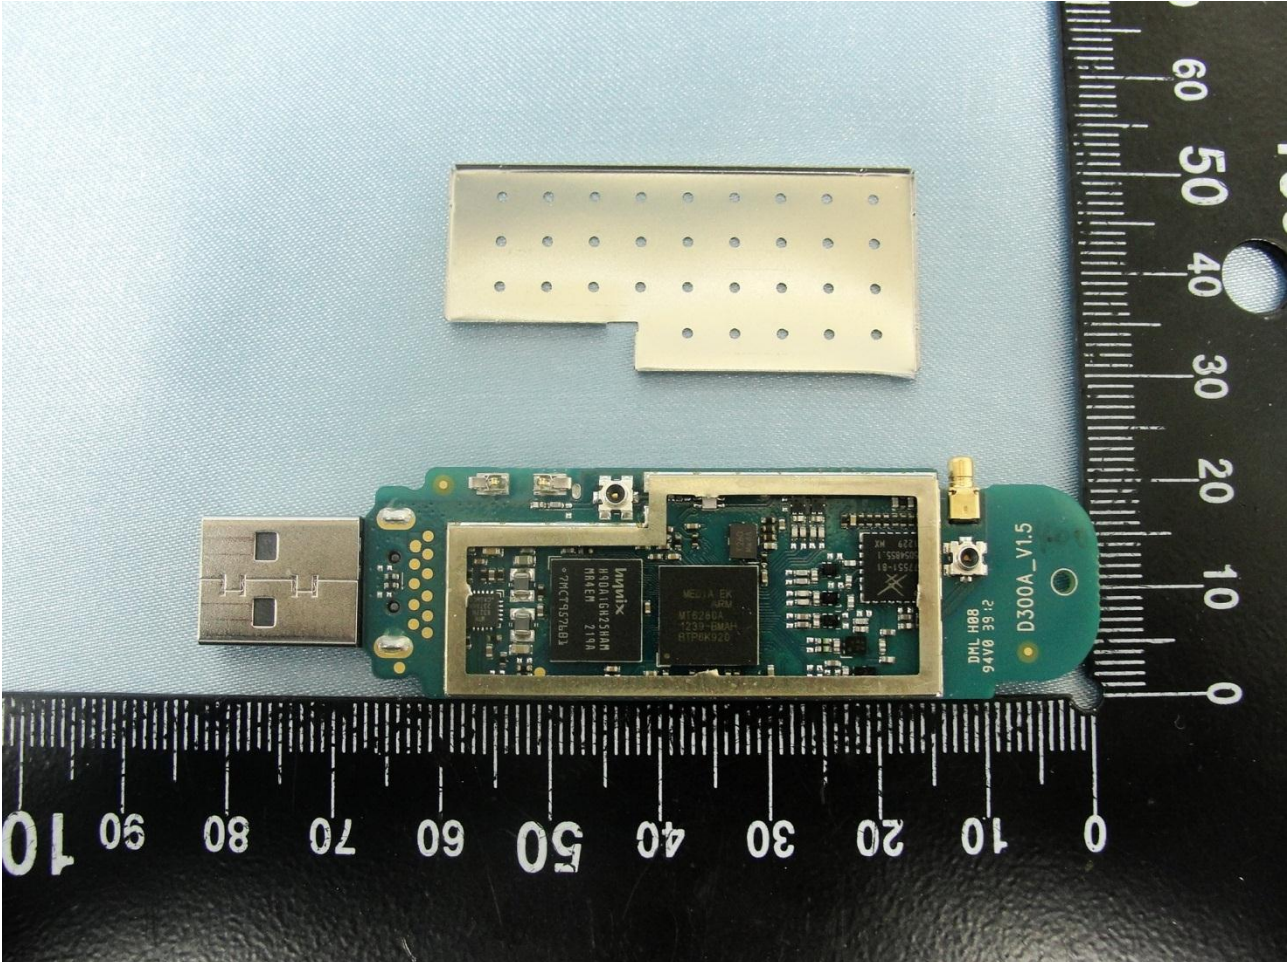

2. Internal Photograph of EUT

Brand Name: D-Link / Model Name: DWM-158

Brand Name: D-Link / Model Name: DWM-158

Brand Name: D-Link / Model Name: DWM-158

Brand Name: D-Link / Model Name: DWM-158

Brand Name: D-Link / Model Name: DWM-158

WWAN Main Antenna <Tx/ Rx>

**Brand Name: D-Link / Model Name: DWM-158**

Brand Name: D-Link / Model Name: DWM-158