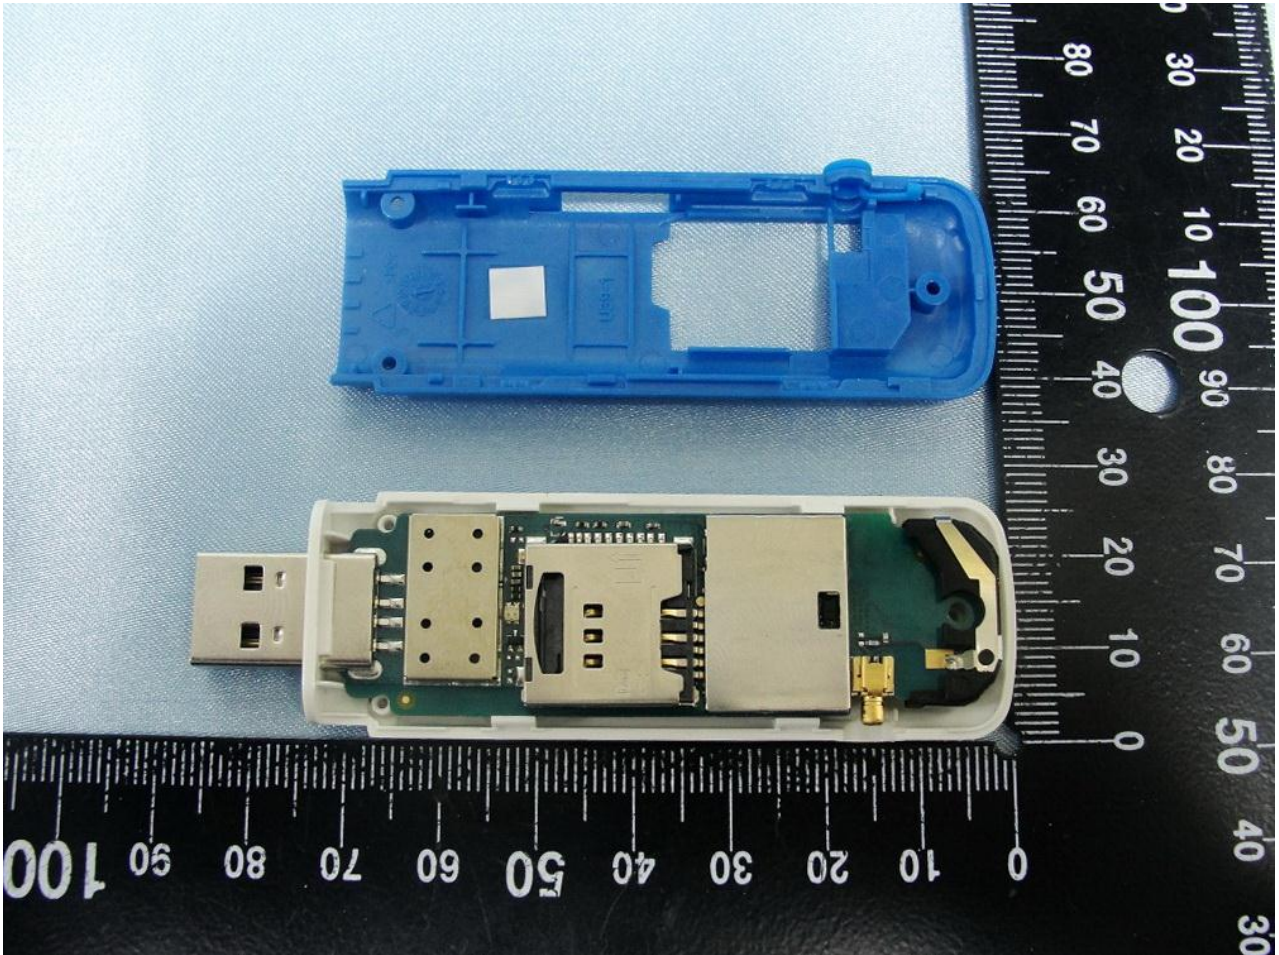

2. Internal Photograph of EUT

Brand Name: D-Link / Model Name: DWM-157

Brand Name: D-Link / Model Name: DWM-157

Brand Name: D-Link / Model Name: DWM-157

Brand Name: D-Link / Model Name: DWM-157

Brand Name: D-Link / Model Name: DWM-157

WWAN Main Antenna <Tx / Rx>

Brand Name: D-Link / Model Name: DWM-157

Brand Name: D-Link / Model Name: DWM-157