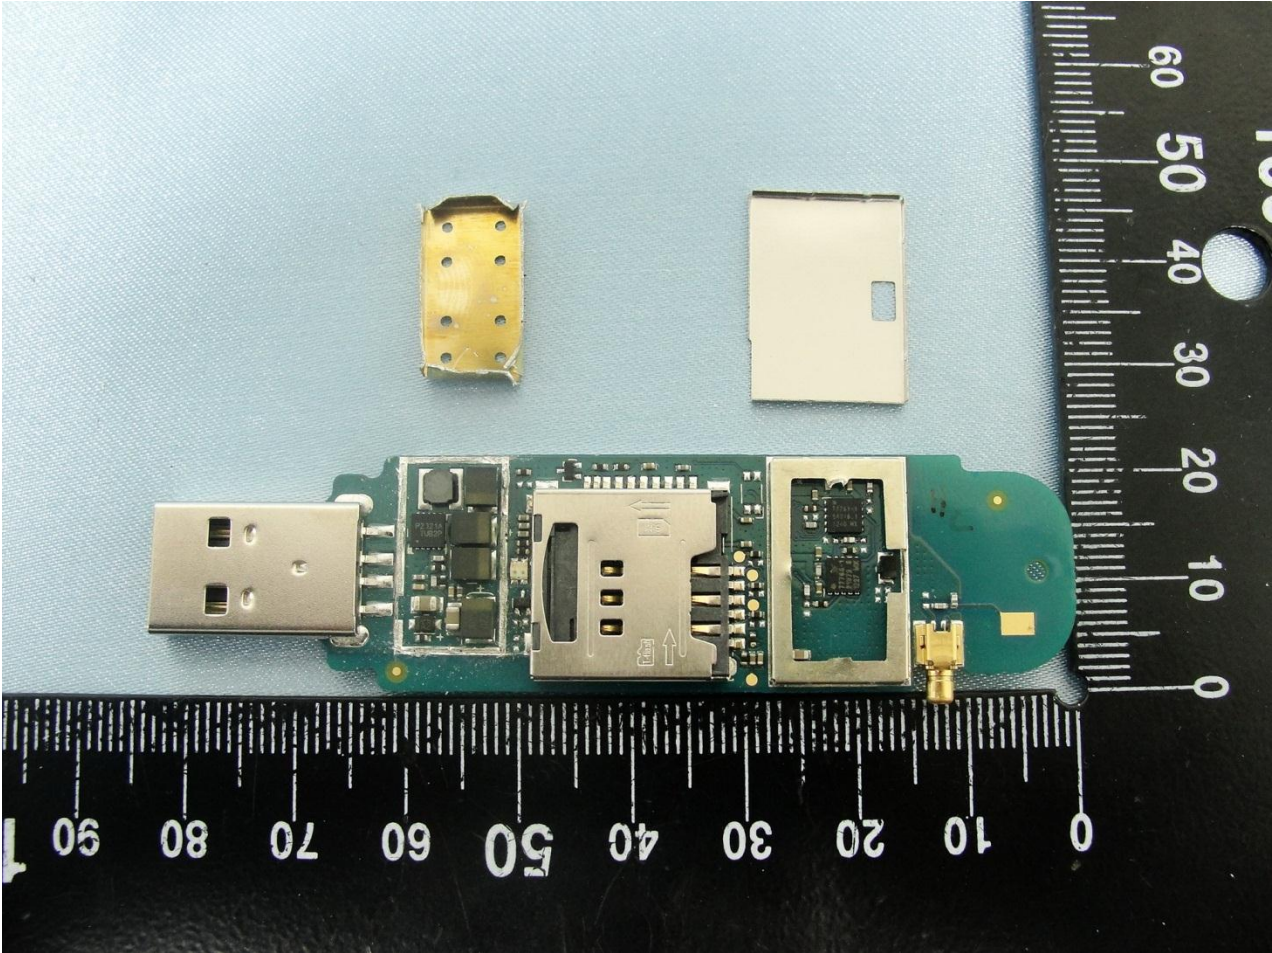

2. Internal Photograph of EUT

Brand Name: D-Link / Model Name: DWM-157

Brand Name: D-Link / Model Name: DWM-157

Brand Name: D-Link / Model Name: DWM-157

Brand Name: D-Link / Model Name: DWM-157

Brand Name: D-Link / Model Name: DWM-157

WWAN Main Antenna <Tx / Rx>

Brand Name: D-Link / Model Name: DWM-157

Brand Name: D-Link / Model Name: DWM-157