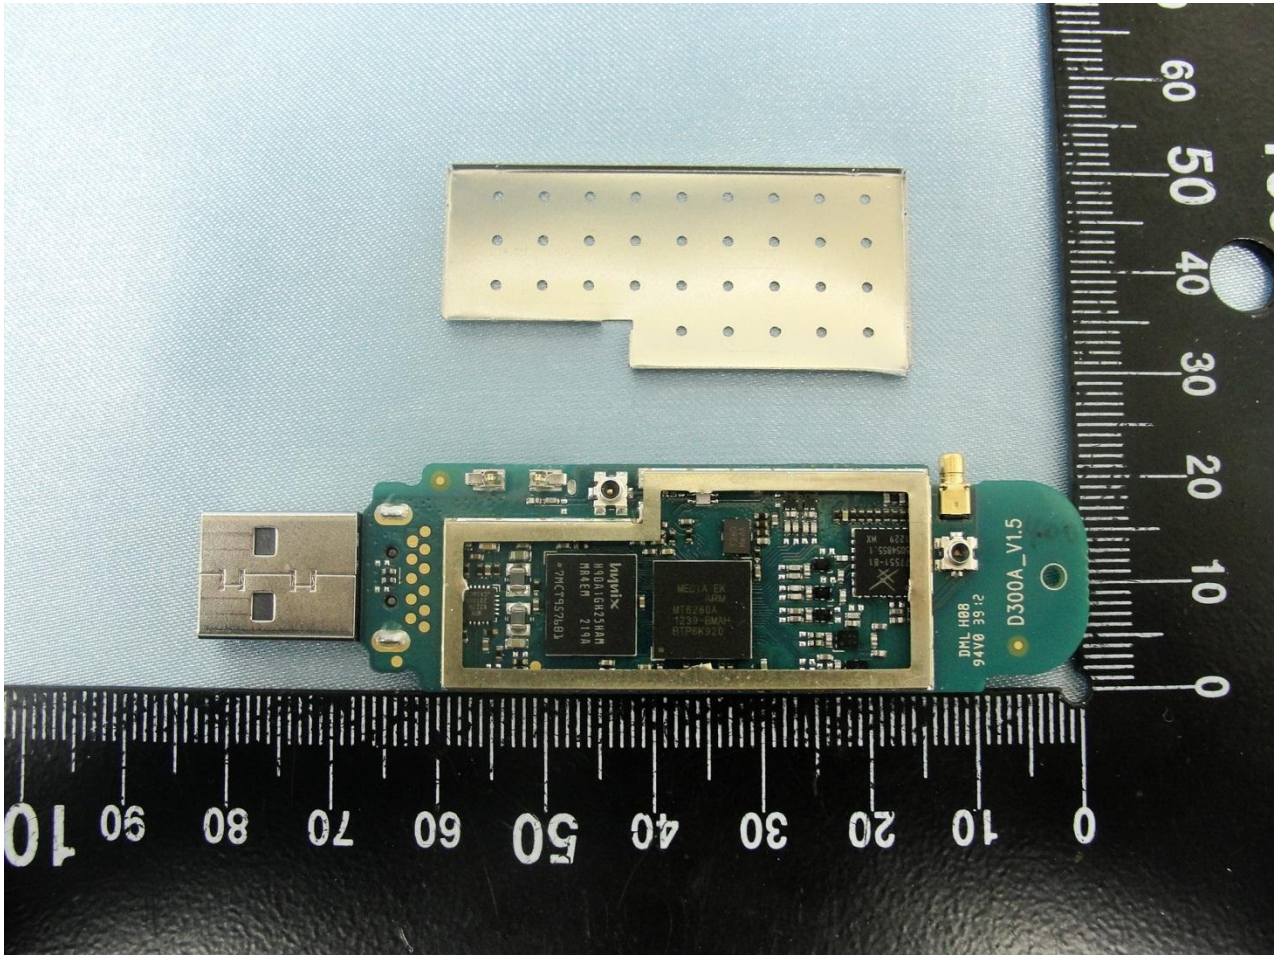

2. Internal Photograph of EUT

Brand Name: D-Link / Model Name: DWM-157

Brand Name: D-Link / Model Name: DWM-157

Brand Name: D-Link / Model Name: DWM-157

Brand Name: D-Link / Model Name: DWM-157

Brand Name: D-Link / Model Name: DWM-157

WWAN Main Antenna <Tx / Rx>

Brand Name: D-Link / Model Name: DWM-157

Brand Name: D-Link / Model Name: DWM-157