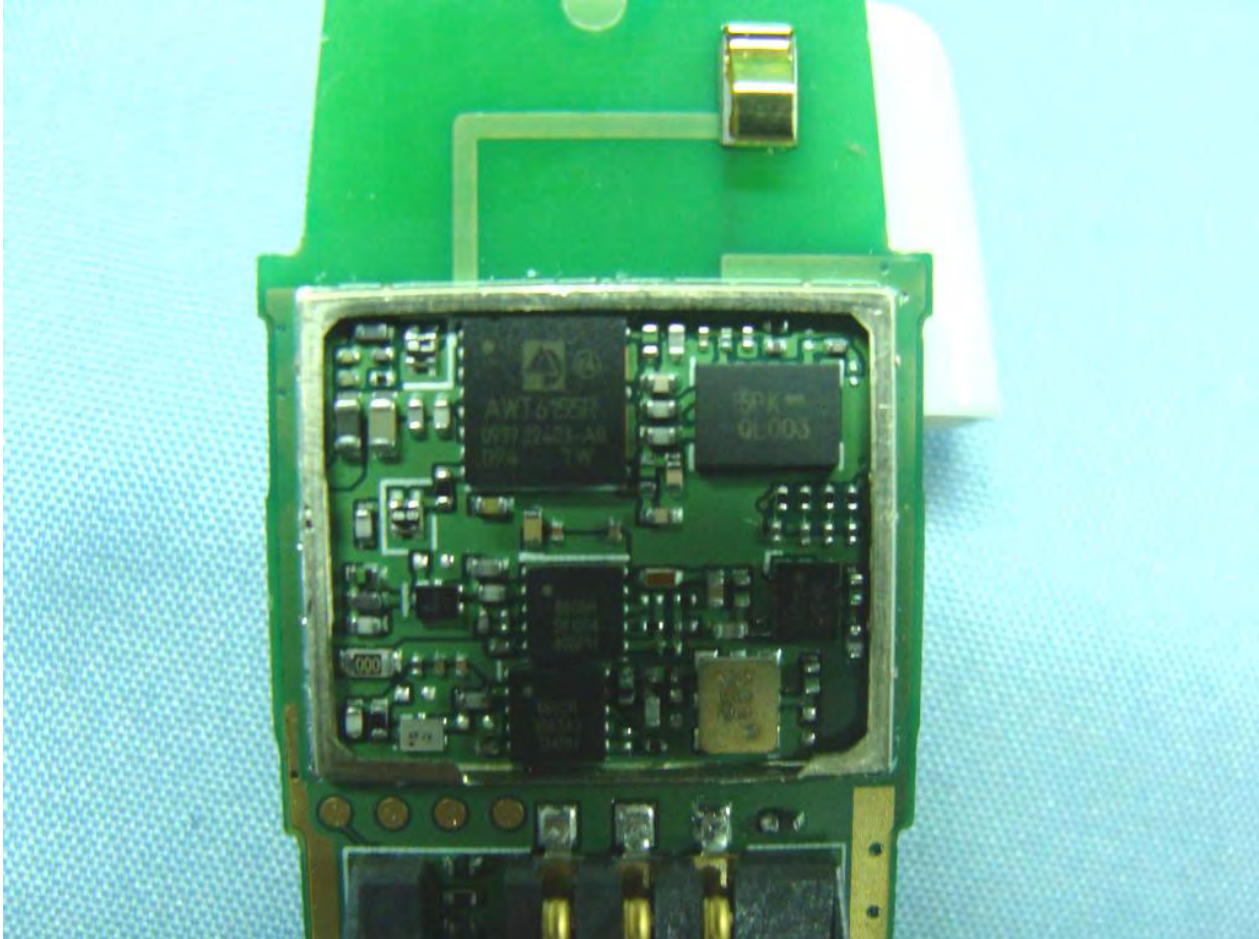

2. Internal Photograph of EUT

Model Name: DWM-156

Model Name: DWM-156

Model Name: DWM-156

Model Name: DWM-156

Model Name: DWM-156

Model Name: DWM-156

Model Name: DWM-156

Model Name: DWM-156

Model Name: DWM-156

Model Name: DWM-156

WWAN Antenna <Tx/Rx>

Model Name: DWM-156