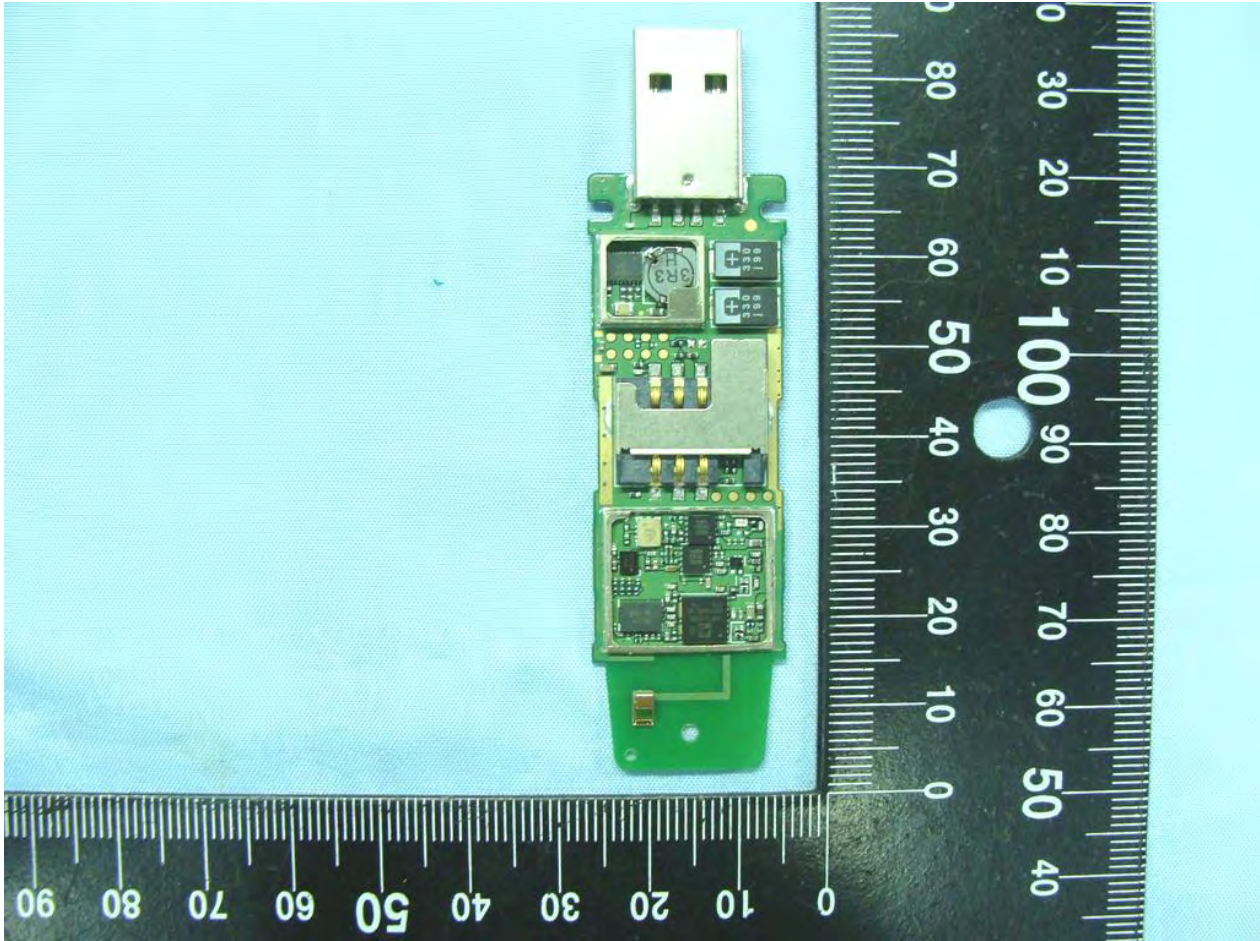

2. Internal Photograph of EUT

Model Name: DWM-156

Model Name: DWM-156

Model Name: DWM-156

Model Name: DWM-156

Model Name: DWM-156

Model Name: DWM-156

Model Name: DWM-156

Model Name: DWM-156

Model Name: DWM-156

Model Name: DWM-156

WWAN Antenna <Tx/Rx>

Model Name: DWM-156