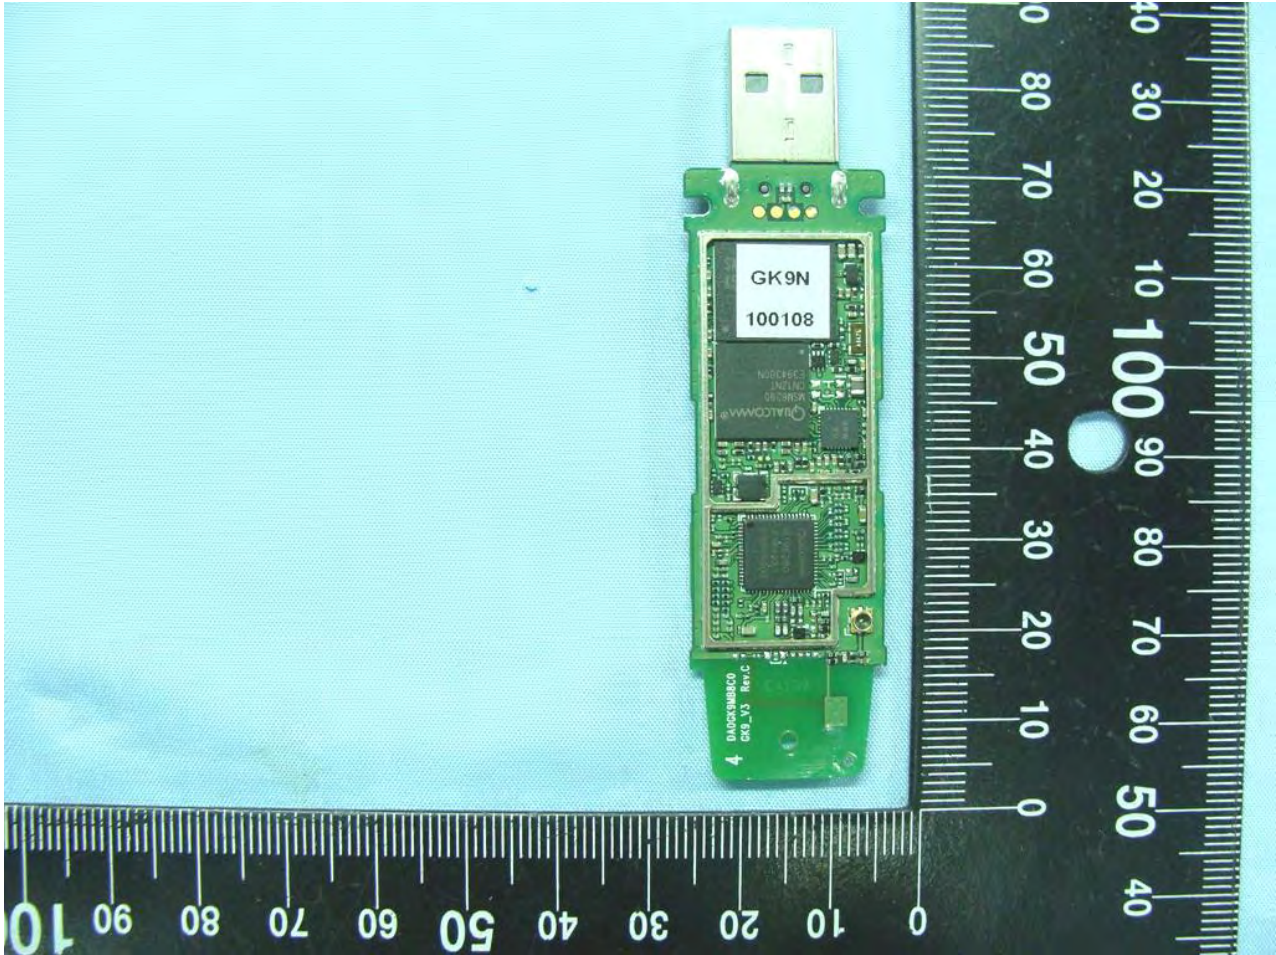

2. Internal Photograph of EUT

Model Name: DWM-156

Model Name: DWM-156

Model Name: DWM-156

Model Name: DWM-156

Model Name: DWM-156

Model Name: DWM-156

Model Name: DWM-156

Model Name: DWM-156

Model Name: DWM-156

Model Name: DWM-156

WWAN Antenna <Tx/Rx>

Model Name: DWM-156