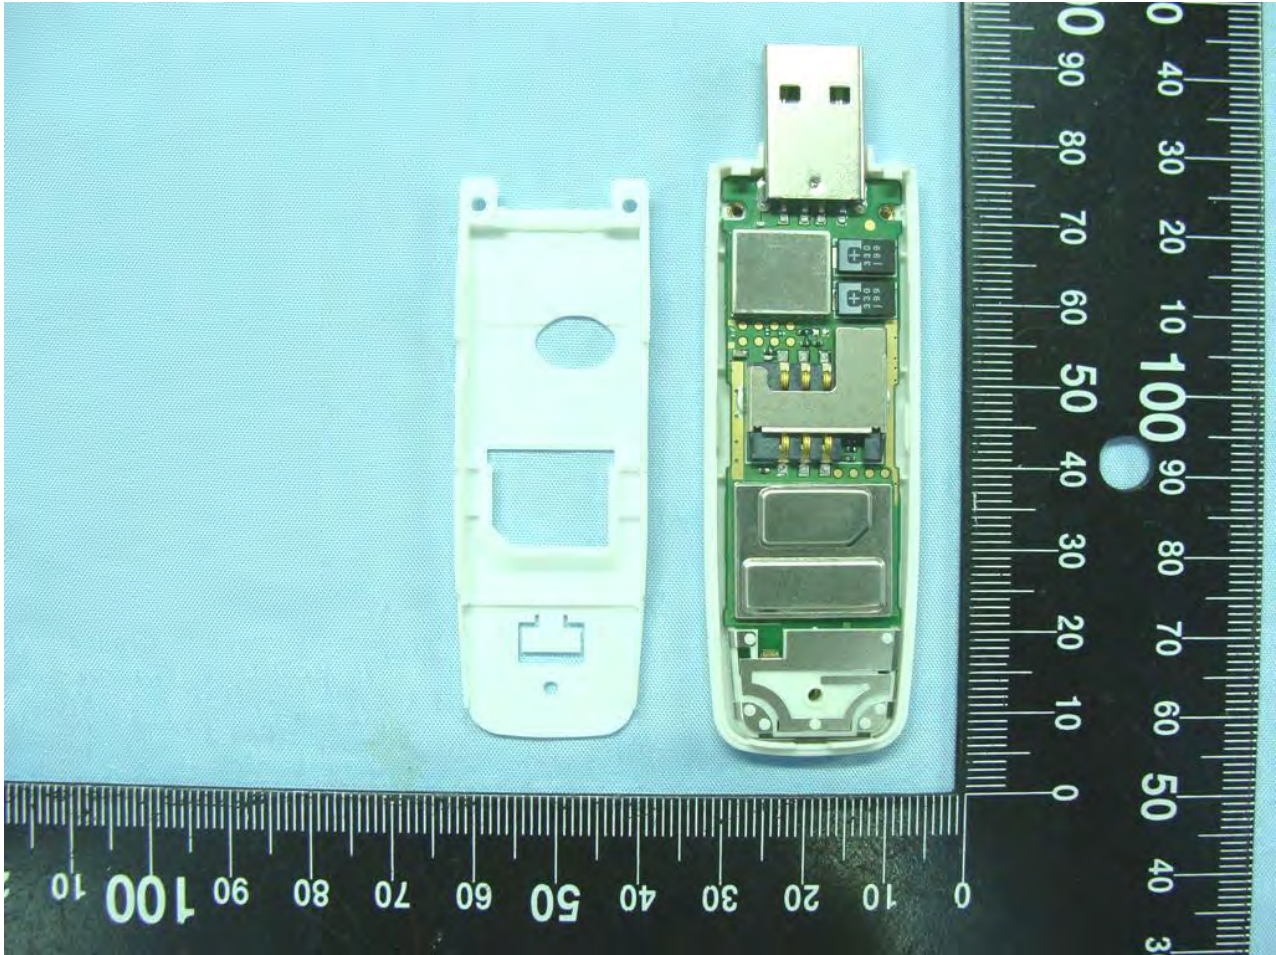

2. Internal Photograph of EUT

Model Name: DWM-156

Model Name: DWM-156

Model Name: DWM-156

Model Name: DWM-156

Model Name: DWM-156

Model Name: DWM-156

Model Name: DWM-156

Model Name: DWM-156

Model Name: DWM-156

Model Name: DWM-156

WWAN Antenna <Tx/Rx>

Model Name: DWM-156