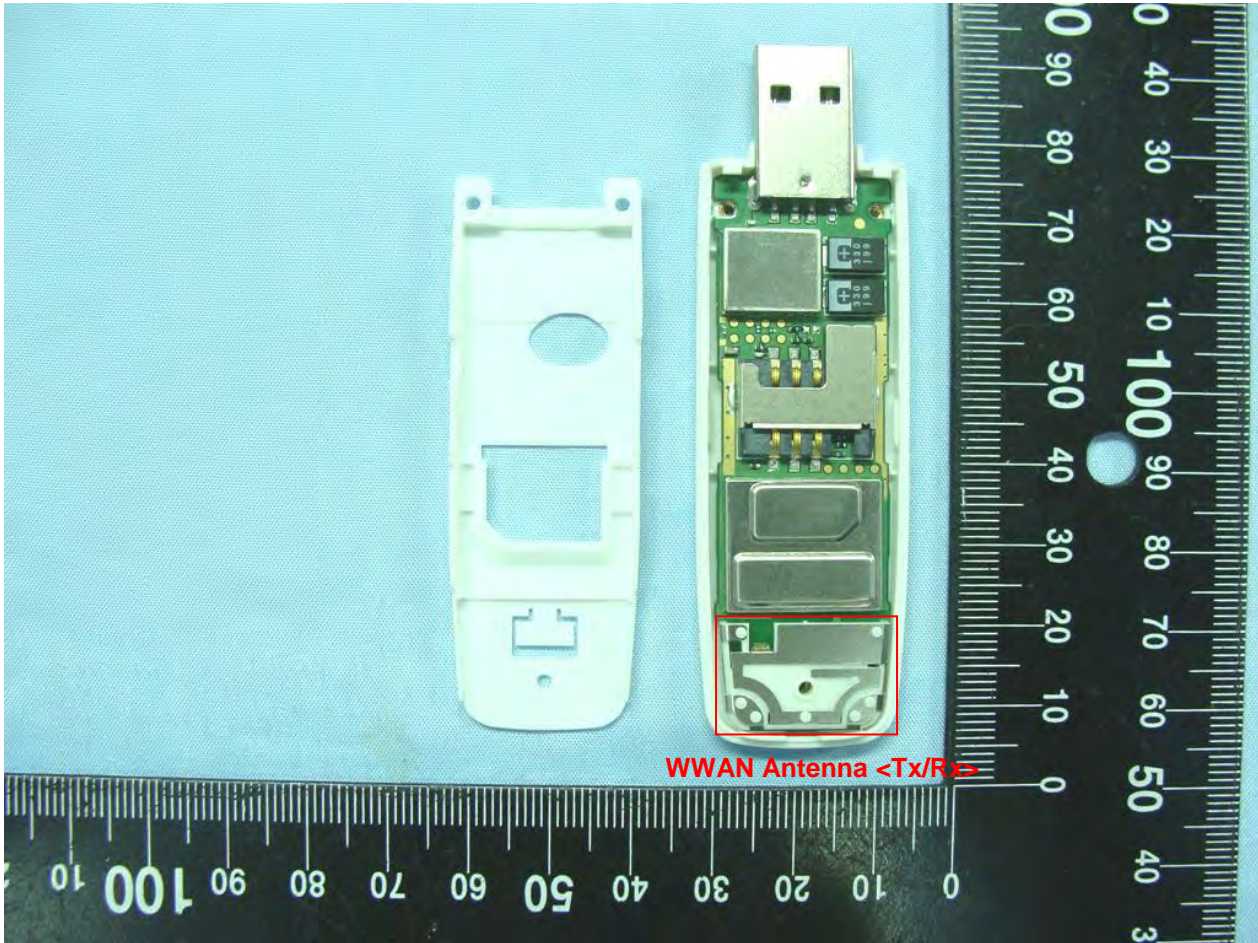

2. Internal Photograph of EUT

Model Name: DWM-156

Model Name: DWM-156

Model Name: DWM-156

Model Name: DWM-156

Model Name: DWM-156

Model Name: DWM-156

Model Name: DWM-156

Model Name: DWM-156

Model Name: DWM-156

Model Name: DWM-156

WWAN Antenna <Tx/Rx>

Model Name: DWM-156