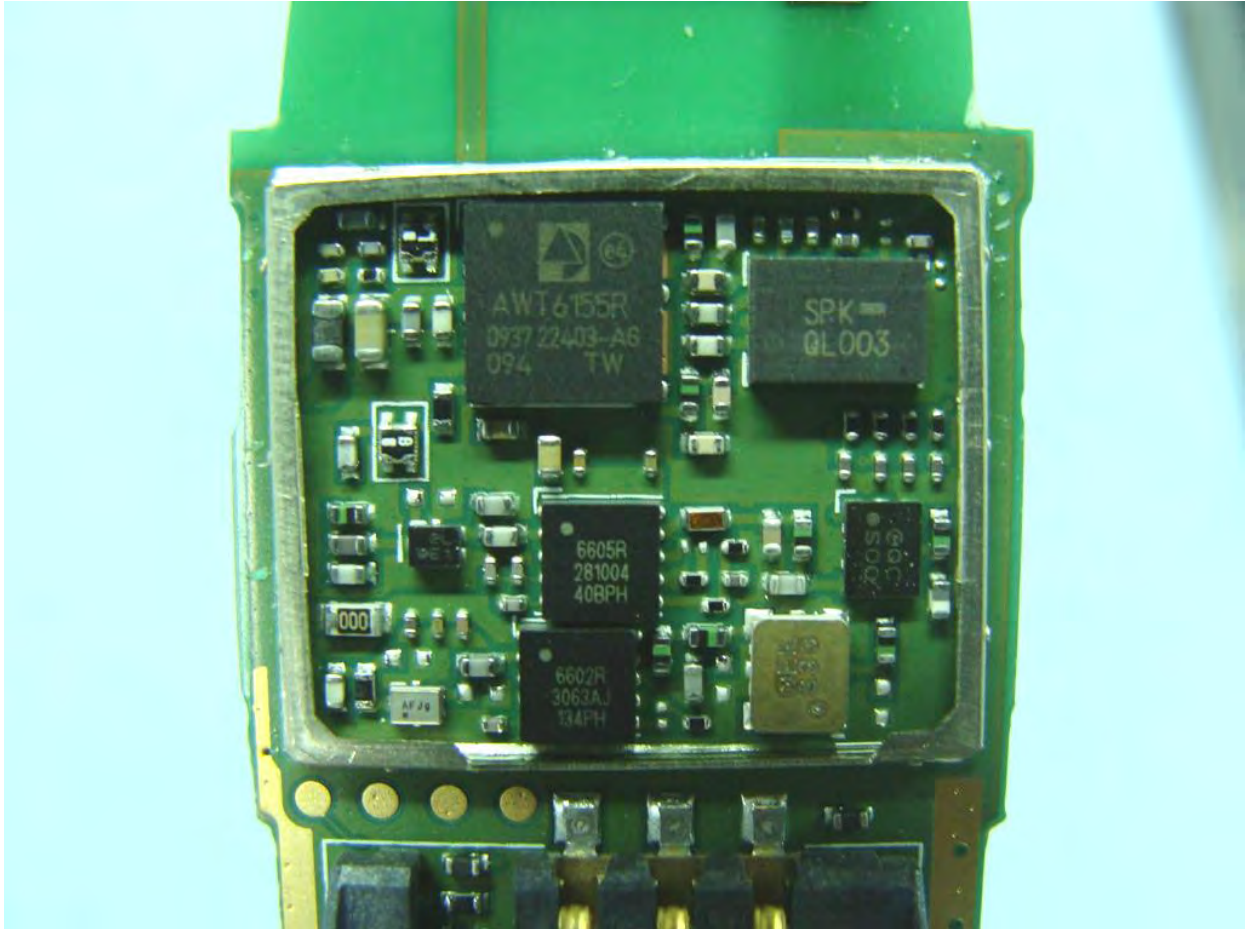

2. Internal Photograph of EUT

Model Name: DWM-152

Model Name: DWM-152

Model Name: DWM-152

Model Name: DWM-152

Model Name: DWM-152

Model Name: DWM-152

Model Name: DWM-152

Model Name: DWM-152

Model Name: DWM-152

Model Name: DWM-152

WWAN Antenna <Tx/RX>

Model Name: DWM-152

WWAN Antenna <Tx/RX>