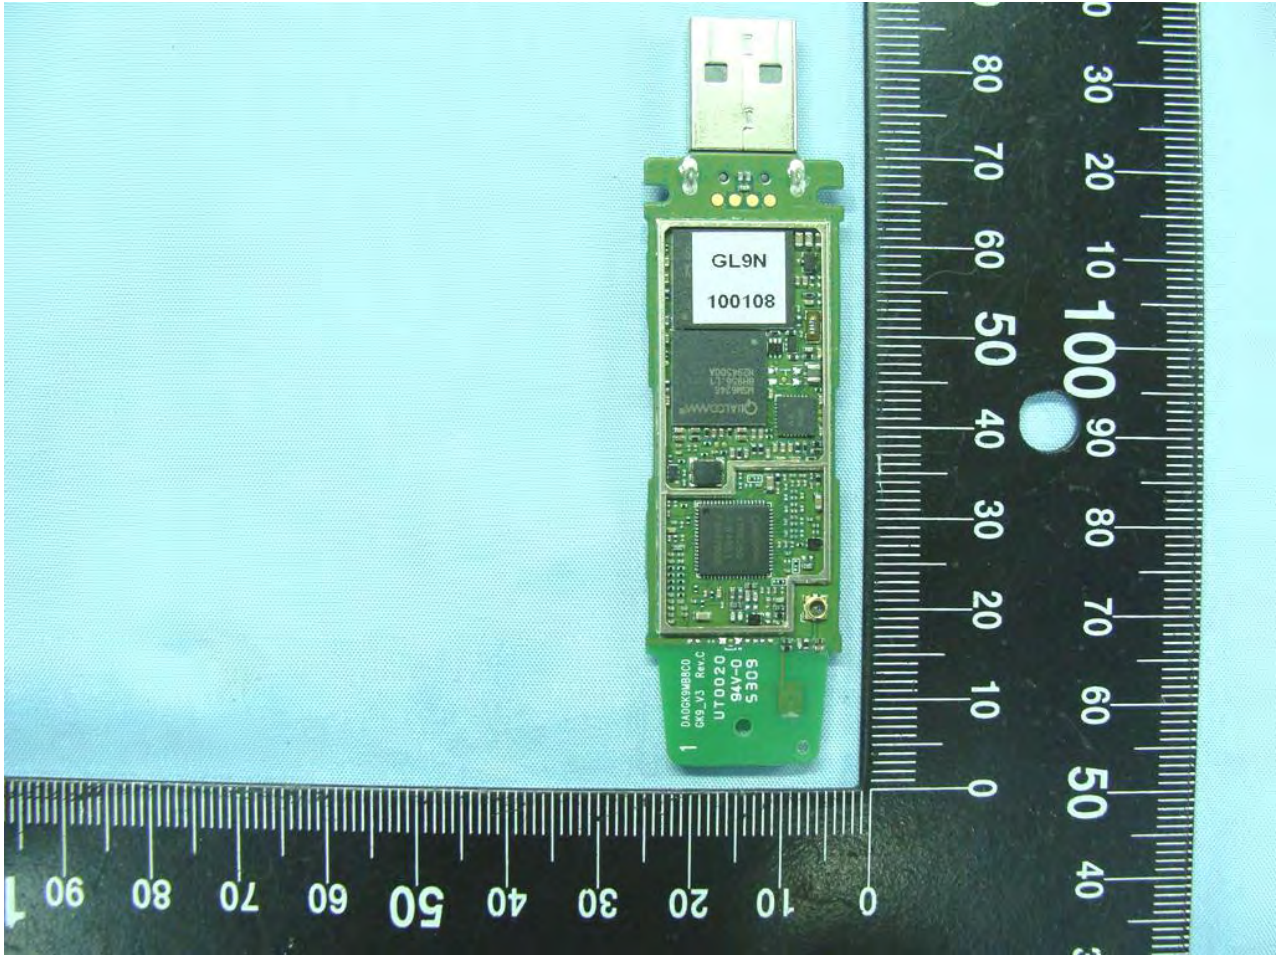

2. Internal Photograph of EUT

Model Name: DWM-152

Model Name: DWM-152

Model Name: DWM-152

Model Name: DWM-152

Model Name: DWM-152

Model Name: DWM-152

Model Name: DWM-152

Model Name: DWM-152

Model Name: DWM-152

Model Name: DWM-152

WWAN Antenna <Tx/RX>

Model Name: DWM-152

WWAN Antenna <Tx/RX>