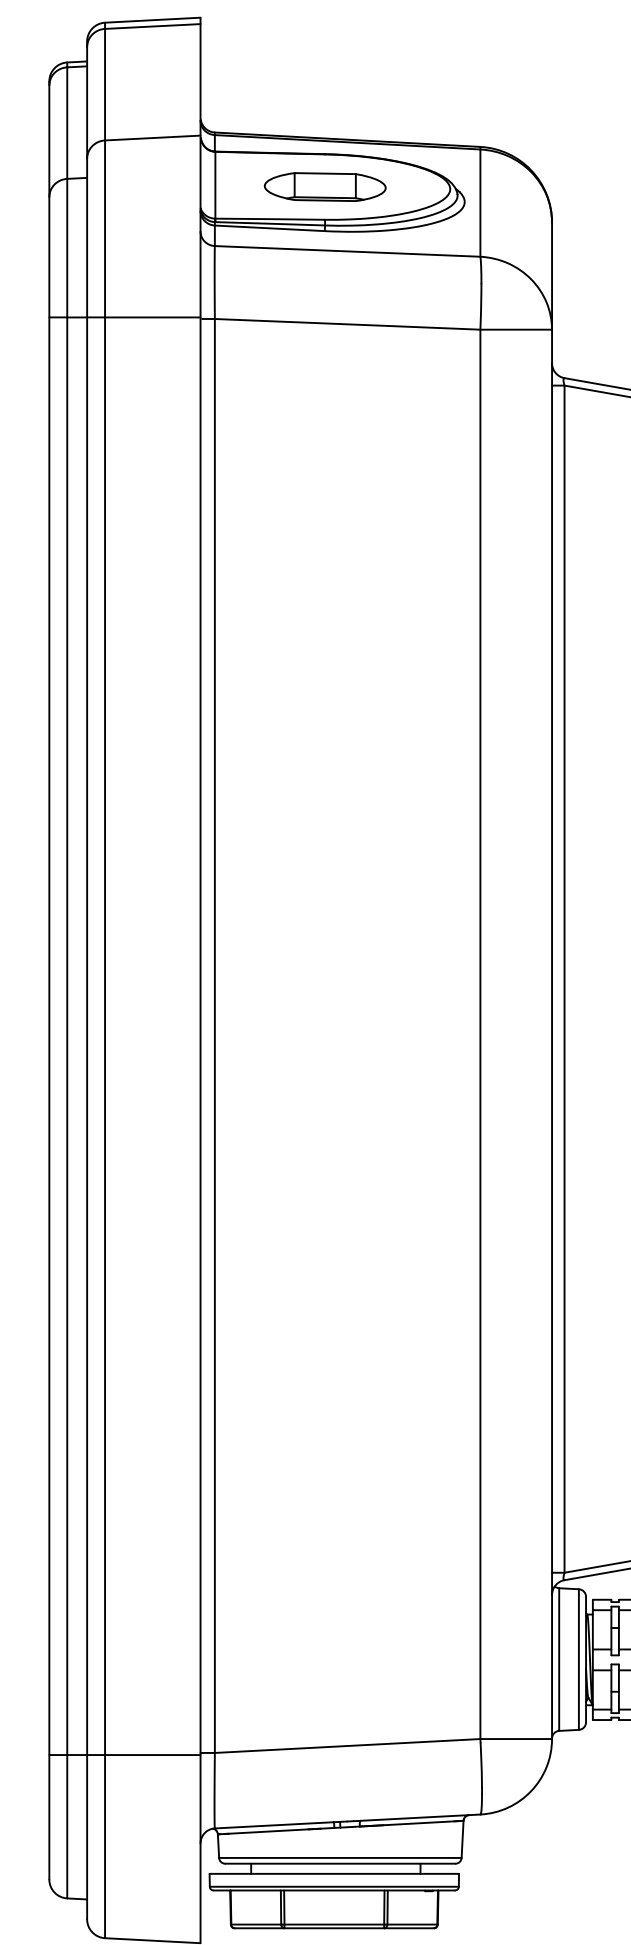

Label Size

35mm

140mm

Label Area

254.7

160.03

79.5

Model Name: DWL-8720AP

Design Specification: CMF Detail

Drawn by

Jack Lee

Check by

Johnny Tu

Approved by

Part	Name	#	Material	Texture	Colour/Finish	Print Color	Remark/Requirement
1	Top Cover	1	PC	UnPainting	White	PANTONE BLACK U	
2	Bottom Cover	1	Aluminum die casting	Powder Coating	White	PANTONE BLACK U	