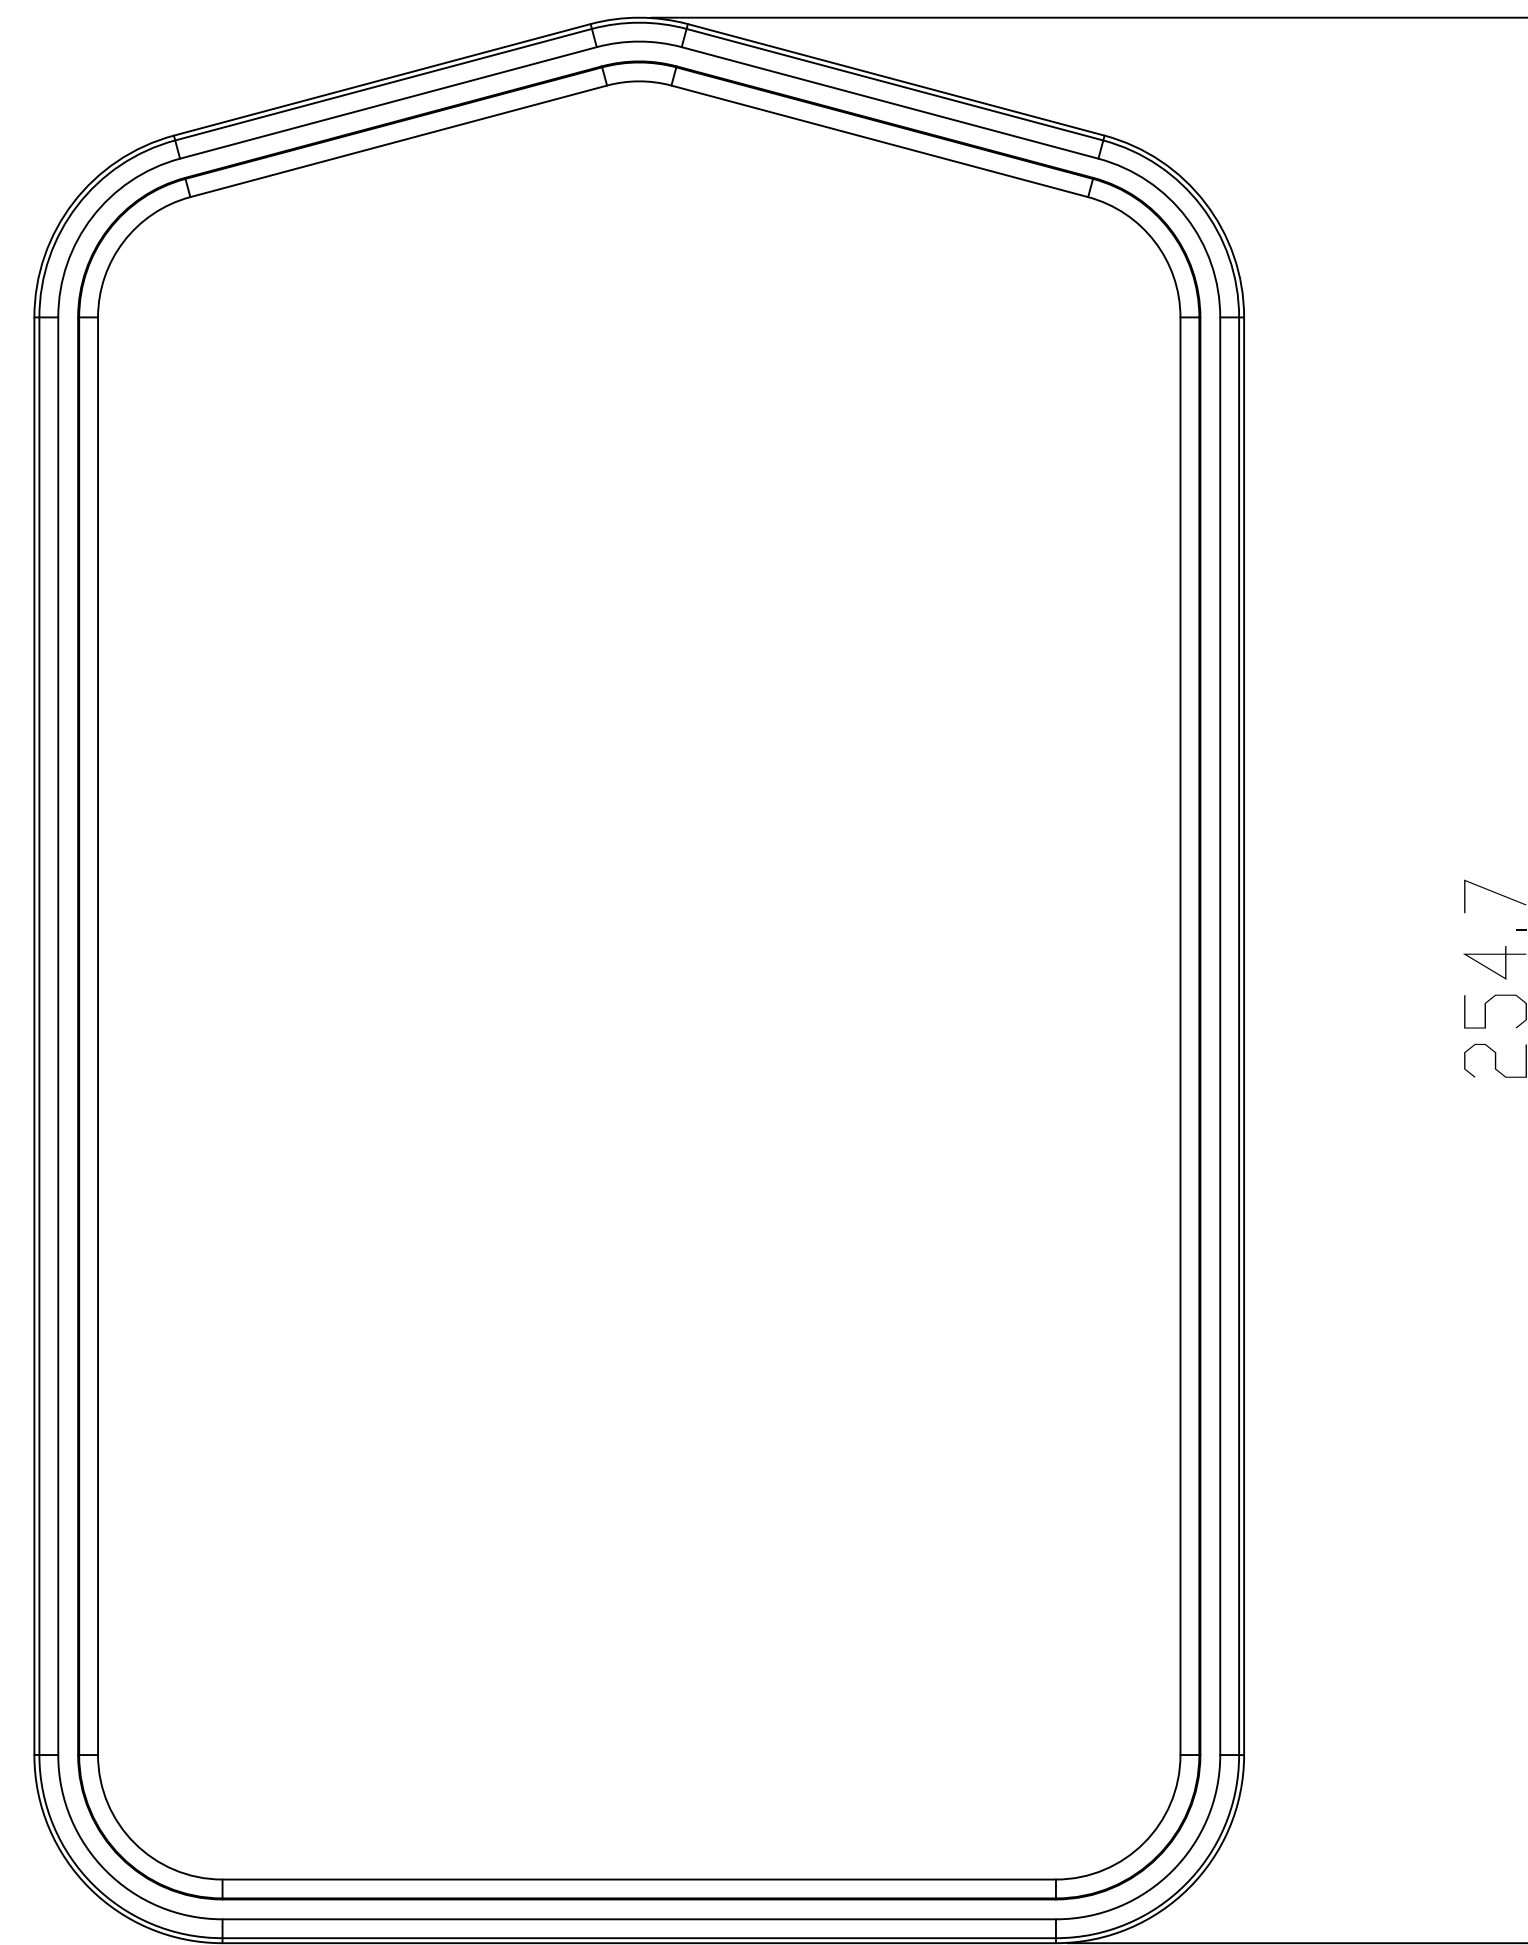

Label Size

35mm

140mm

Label Area

254.7

160.03

79.5

Model Name: DWL-8720AP

Design Specification: CMF Detail

Drawn by

Jack Lee

Check by

Johnny Tu

Approved by

Part	Name	#	Material	Texture	Colour/Finish	Print Color	Remark/Requirement
1	Top Cover	1	PC	UnPainting	White	PANTONE BLACK U	
2	Bottom Cover	1	Aluminum die casting	Powder Coating	White	PANTONE BLACK U	