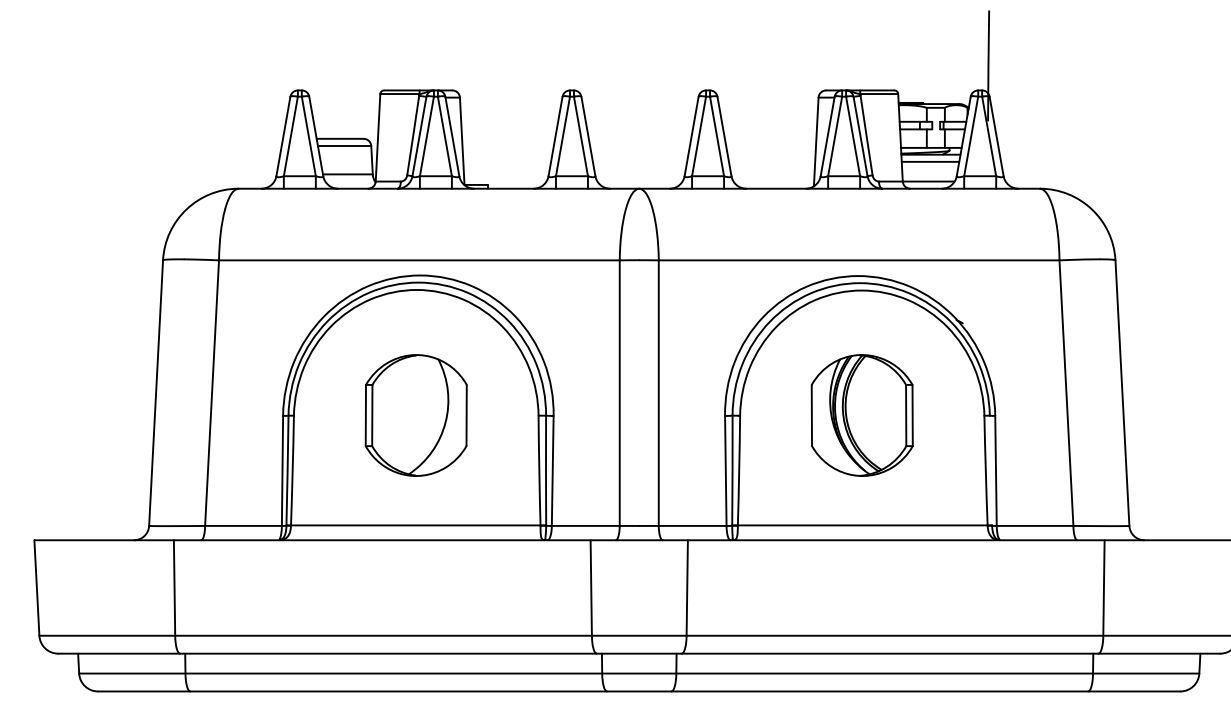

Label Size

35mm

140mm

Label Area

254.7

160.03

79.5

Model Name: DWL-8720AP

Design Specification: CMF Detail

Drawn by

Jack Lee

Check by

Johnny Tu

Approved by

Part	Name	#	Material	Texture	Colour/Finish	Print Color	Remark/Requirement
1	Top Cover	1	PC	UnPainting	White	PANTONE BLACK U	
2	Bottom Cover	1	Aluminum die casting	Powder Coating	White	PANTONE BLACK U	