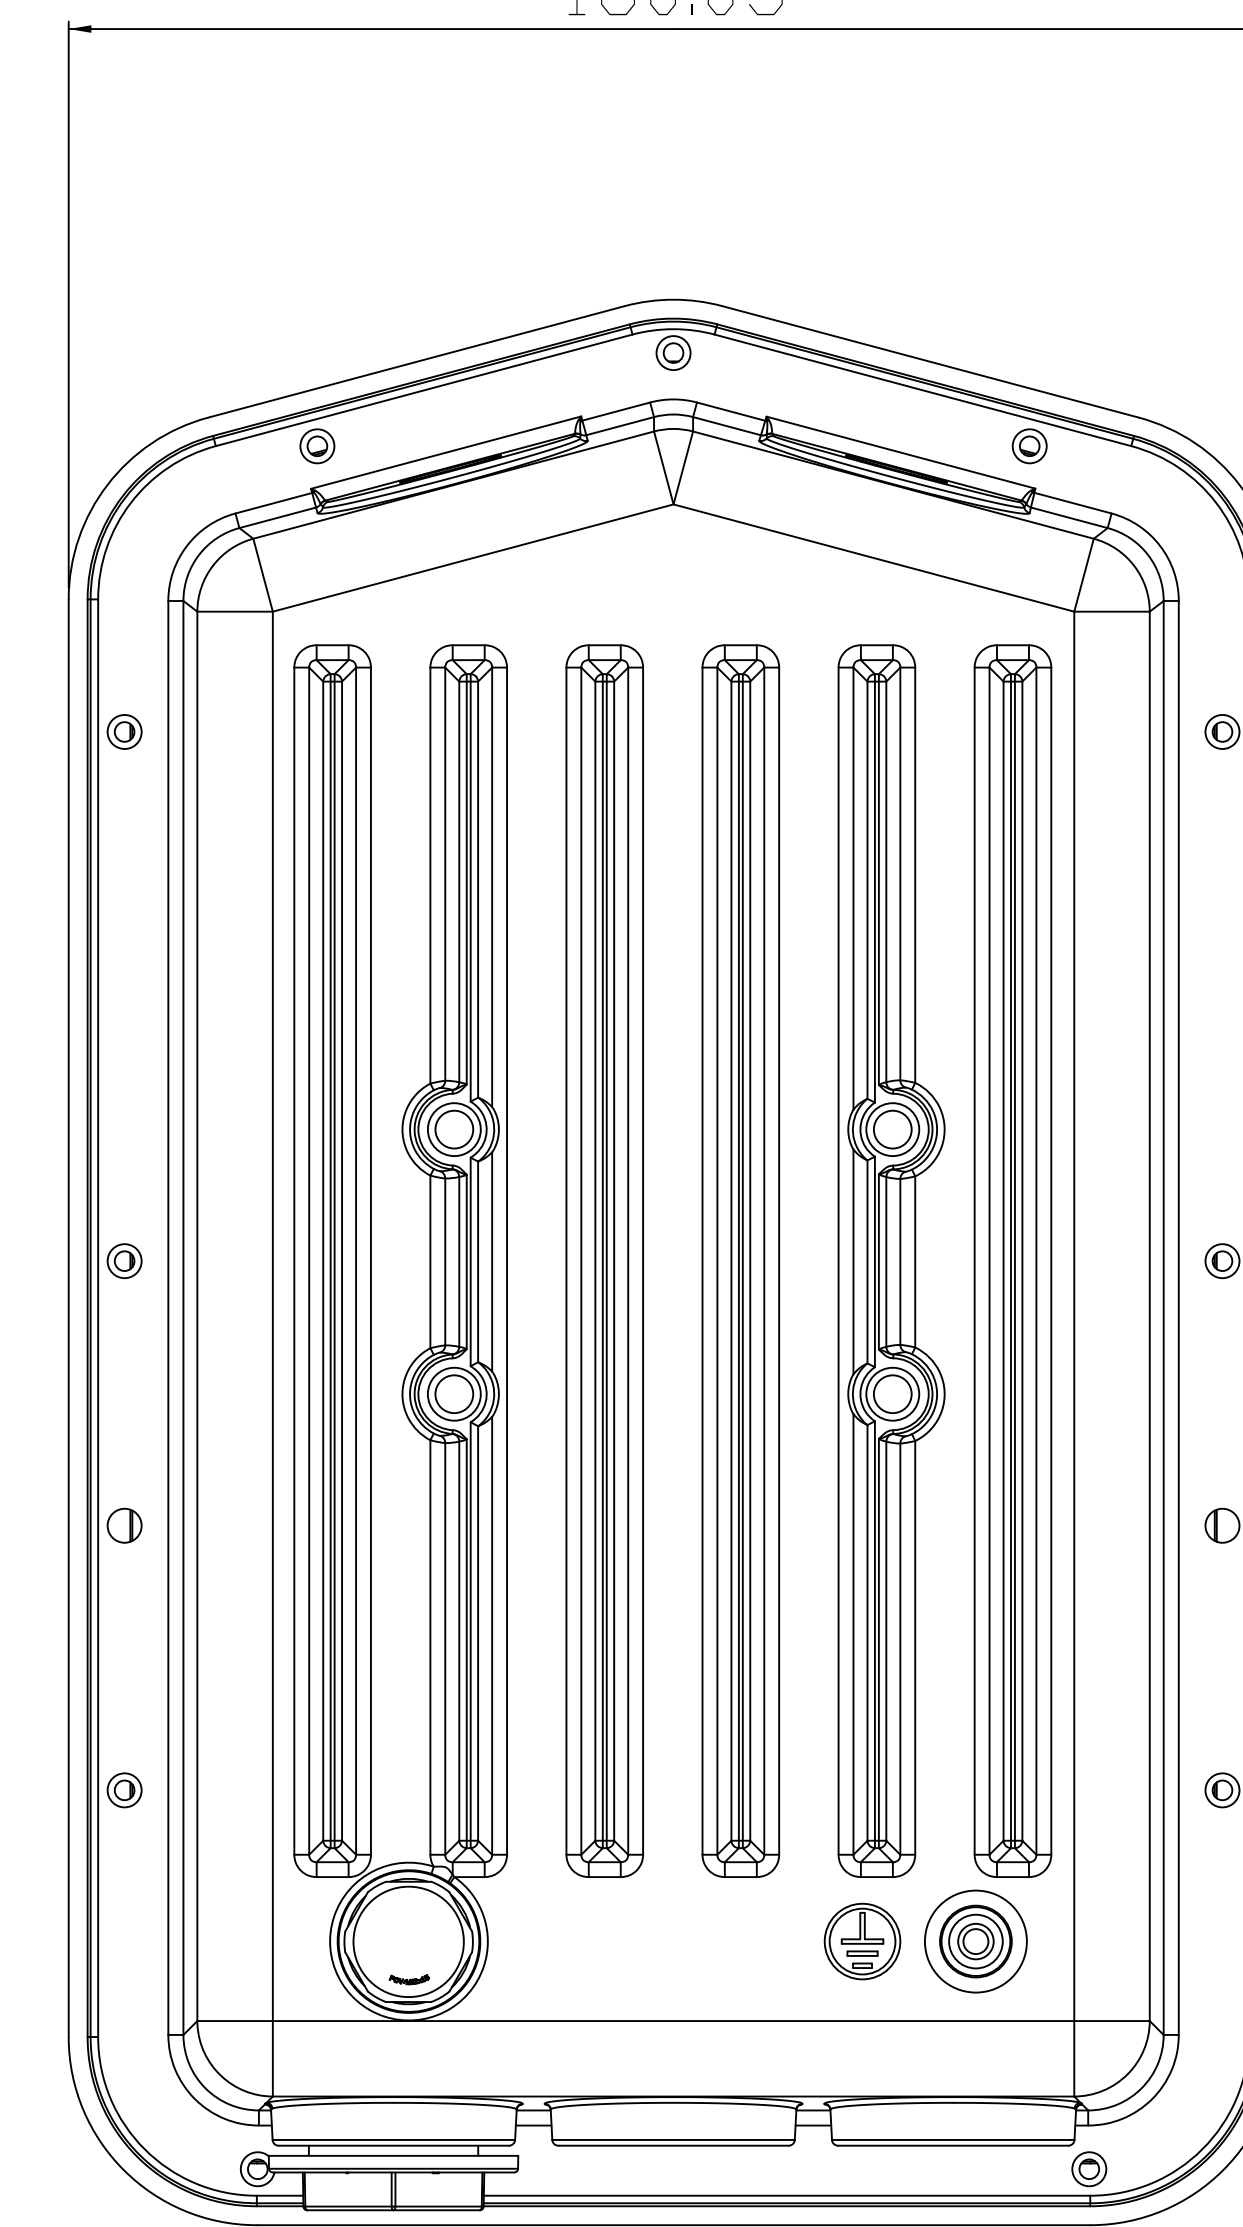

Label Size

35mm

140mm

Label Area

254.7

160.03

79.5

Model Name: DWL-8720AP

Design Specification: CMF Detail

Drawn by

Jack Lee

Check by

Johnny Tu

Approved by

Part	Name	#	Material	Texture	Colour/Finish	Print Color	Remark/Requirement
1	Top Cover	1	PC	UnPainting	White	PANTONE BLACK U	
2	Bottom Cover	1	Aluminum die casting	Powder Coating	White	PANTONE BLACK U	