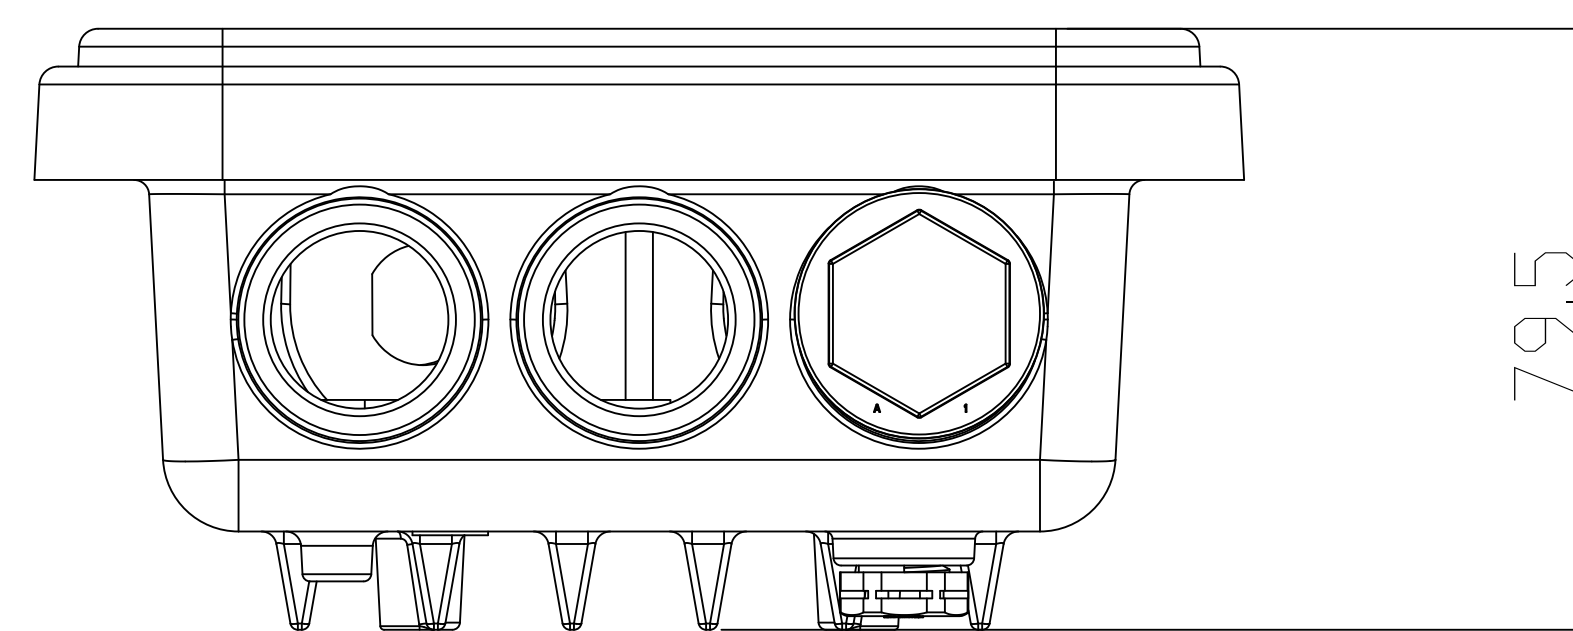

Label Size

35mm

140mm

Label Area

254.7

160.03

79.5

Model Name: DWL-8720AP

Design Specification: CMF Detail

Drawn by

Jack Lee

Check by

Johnny Tu

Approved by

Part	Name	#	Material	Texture	Colour/Finish	Print Color	Remark/Requirement
1	Top Cover	1	PC	UnPainting	White	PANTONE BLACK U	
2	Bottom Cover	1	Aluminum die casting	Powder Coating	White	PANTONE BLACK U	