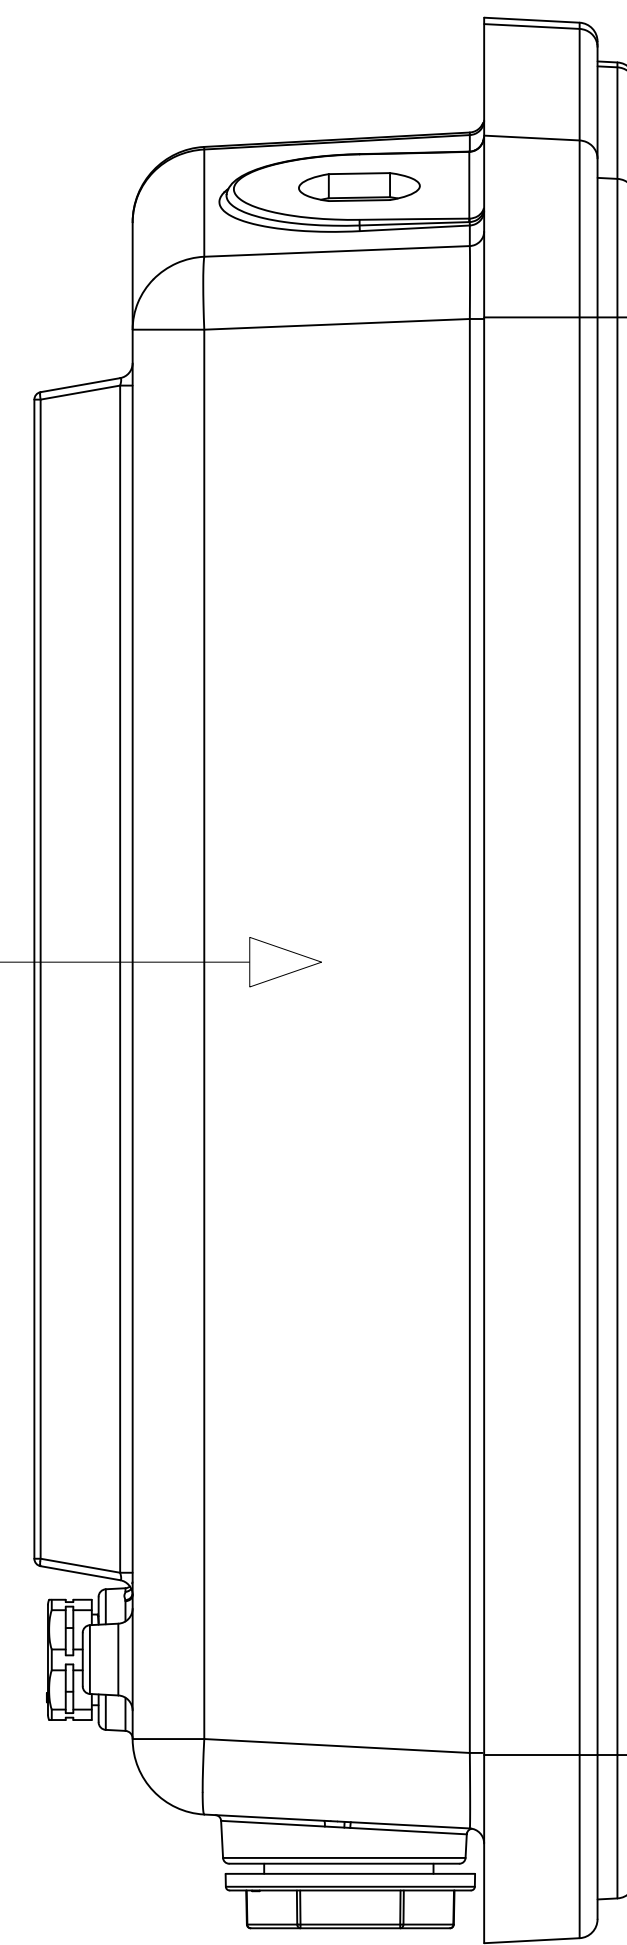

Label Size

35mm

140mm

Label Area

254.7

160.03

79.5

Model Name: DWL-8720AP

Design Specification: CMF Detail

Drawn by

Jack Lee

Check by

Johnny Tu

Approved by

Part	Name	#	Material	Texture	Colour/Finish	Print Color	Remark/Requirement
1	Top Cover	1	PC	UnPainting	White	PANTONE BLACK U	
2	Bottom Cover	1	Aluminum die casting	Powder Coating	White	PANTONE BLACK U	