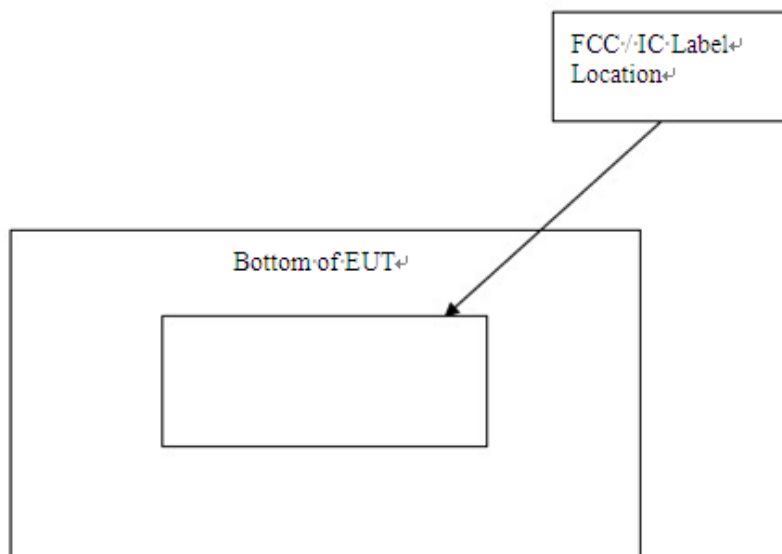

LABEL LOCATION

Brand name : D-Link

Model name : DWA-582A1

FCC ID : **KA2WA582A1**
IC : **4216A-WA582A1**