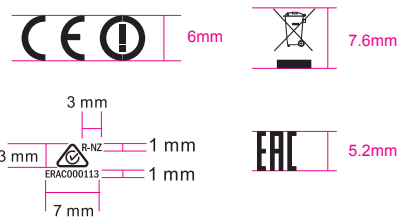

外印印刷稿  
for printing

尺寸圖  
outline dimension

<b>ALPHA</b>		Title: DWA-582 Device Label			
Drawn by: Vicky Su	Date: 2014/7/24	Material: 50μ白亮特多龍(PET) Glossy White Polyester Film	Part No.: 9700000447DLG	Rev.: 1.30	Task ID: 4578
Checked by: Joyce Chiou	Date: 2014/7/24	Coated: 25μ亮面特多龍(PET) Clear Polyester Film	Unit: mm	Cutting and Printing Tolerance: ±0.3mm Contents Tolerance: ±0.25mm	
Approved by: Joyce Chiou	Date: 2014/7/24	Adhesive: 壓克力膠 Acrylic	Scale: 1:1	<input checked="" type="checkbox"/> Modified drawing <input type="checkbox"/> Original drawing	