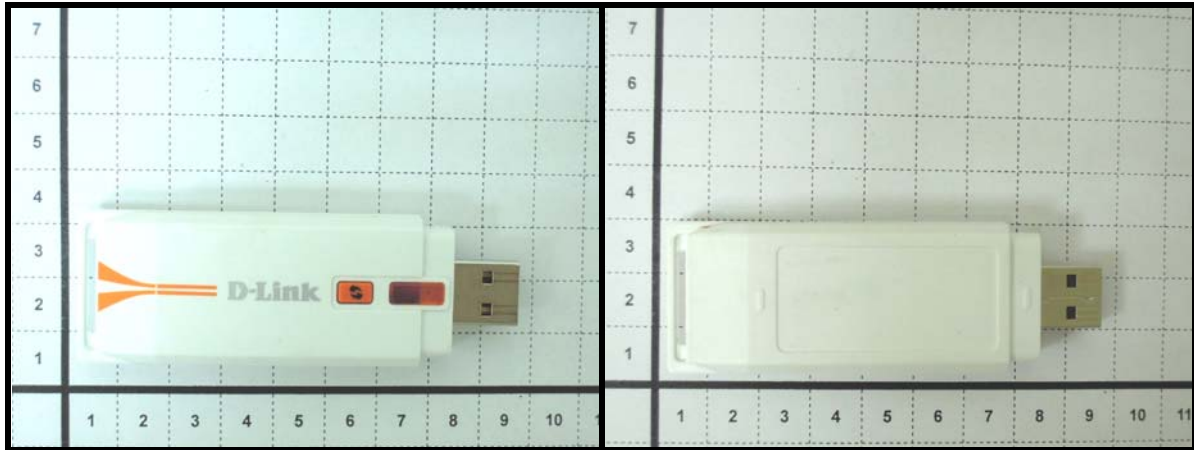

## PHOTOGRAPHS OF THE TEST CONFIGURATION (SAR Test Set Up Photos)

HORIZONTAL UP WITH 0.5 CM GAP

HORIZONTAL DOWN WITH 0.5 CM GAP

VERTICAL FRONT WITH 0.5 CM GAP

VERTICAL BACK WITH 0.5 CM GAP

TIP WITH 0.5 CM GAP