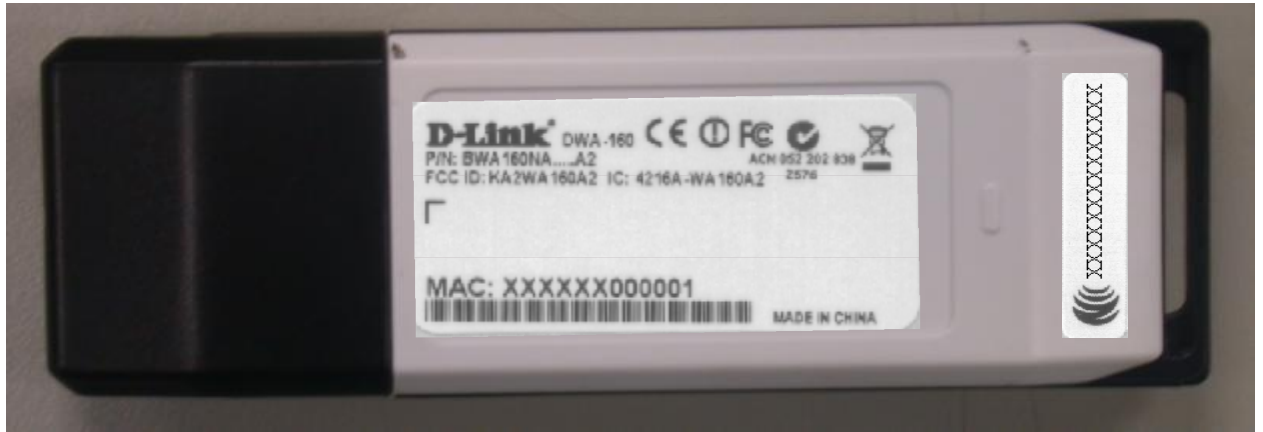

## FCC LABEL LOCATION

The label will be permanently affixed at a conspicuous location on the device.

FCC ID : KA2WA160A2