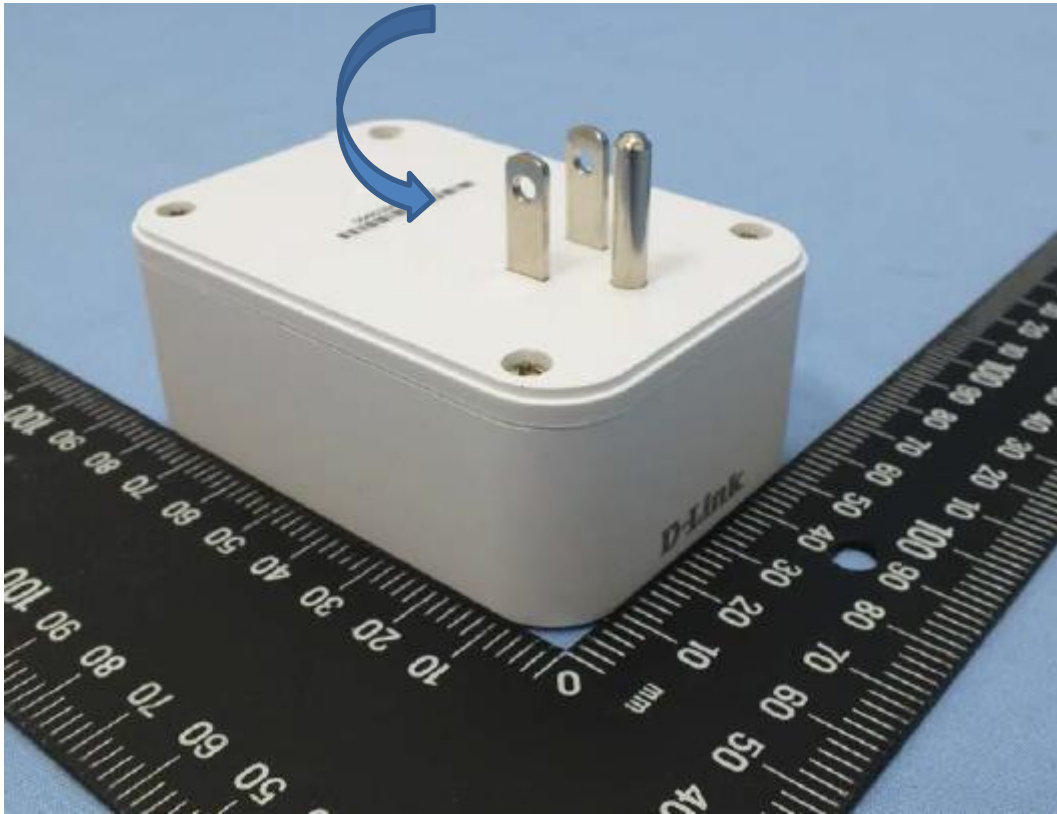

D-Link® DSP-W215

INDOOR USE ONLY

Input: 100-120Vac, 50/60Hz, 15A

Output: 100-120Vac, 50/60Hz, 15A General Purpose

FCC ID: KA2SPW215A1

IC : 4216A-SPW215A1

Model: DSP-W215A1

CAN ICES-3 (B)/NMB-3(B)

Appliance Control

Made in China.(C)

Label Location

FCC ID: KA2SPW215A1

IC: 4216A-SPW215A1