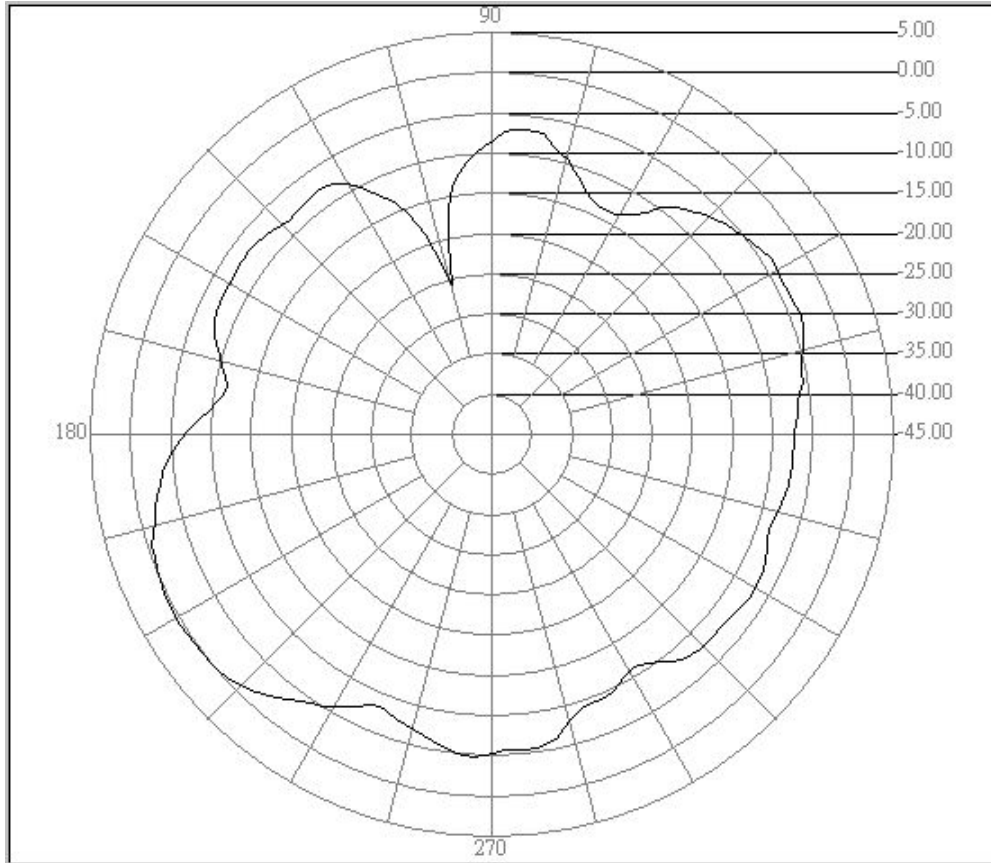

CCS WUGU Antenna Pattern

Job No.:T100617001-2475-E

Date:2010/6/24

Time:下午 00:37

Temp.( )/Hum.(%):25 /80%

Tested by: Mark.Y

Center freq.(MHz): 2475

Polarization : E Plane

Max gain(dBi):0.38

Min gain(dBi):-25.81

Avg gain(dBi):-5.74