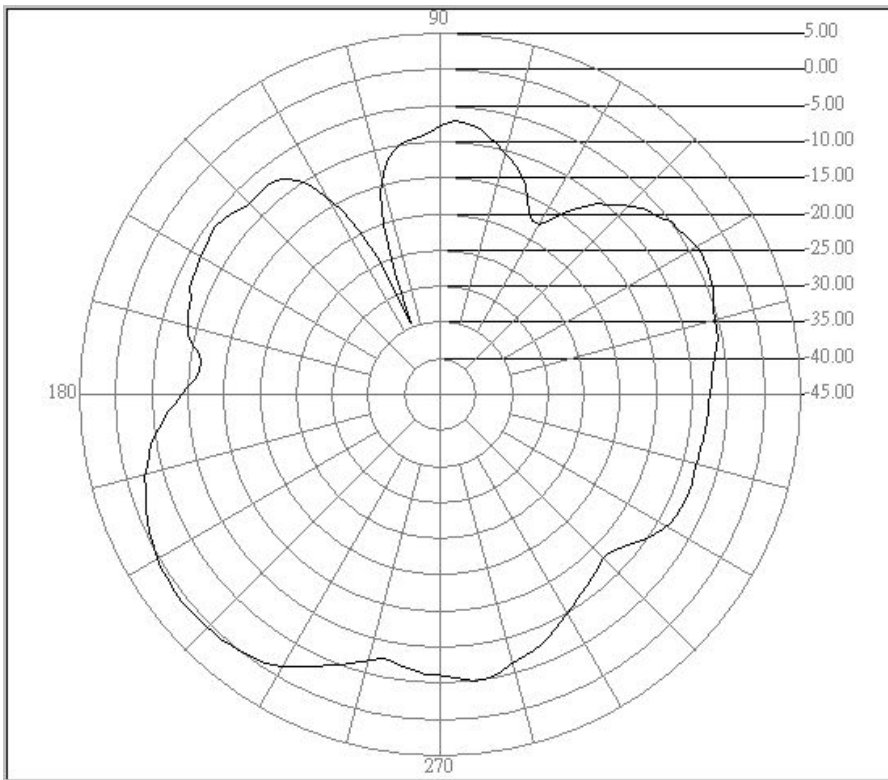

CCS WUGU Antenna Pattern

Model Name: Remote controller
Brand: D-Link
Antenna Gain : 0.88dBi
Antenna Type :Printed antenna

Job No.:T100617001-2403-E
Date:2010/6/24 Time:下午 00:41 Temp.()/Hum.(%):25 /80%
Tested by: Mark.Y

Center freq.(MHz): 2403 Polarization : E Plane
Max gain(dBi):0.88 Min gain(dBi):-34.37 Avg gain(dBi):-5.56

CCS WUGU Antenna Pattern

Job No.:T100617001-2403-H

Date:2010/6/24

Time:下午 00:33

Temp.()/Hum.(%):25 /80%