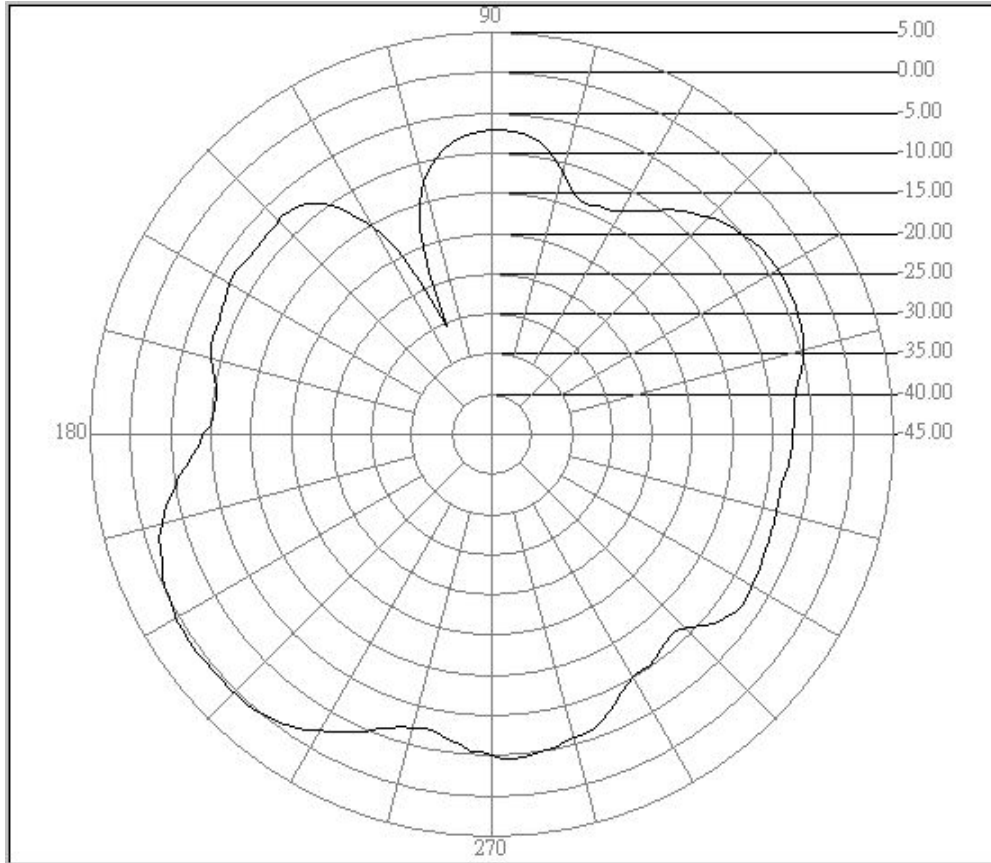

CCS WUGU Antenna Pattern

Job No.:T100617001-2440-E

Date:2010/6/24

Time:下午 00:42

Temp.( )/Hum.(%):25 /80%

Tested by: Mark.Y

Center freq.(MHz): 2440

Polarization : E Plane

Max gain(dBi):0.68

Min gain(dBi):-30.47

Avg gain(dBi):-5.50