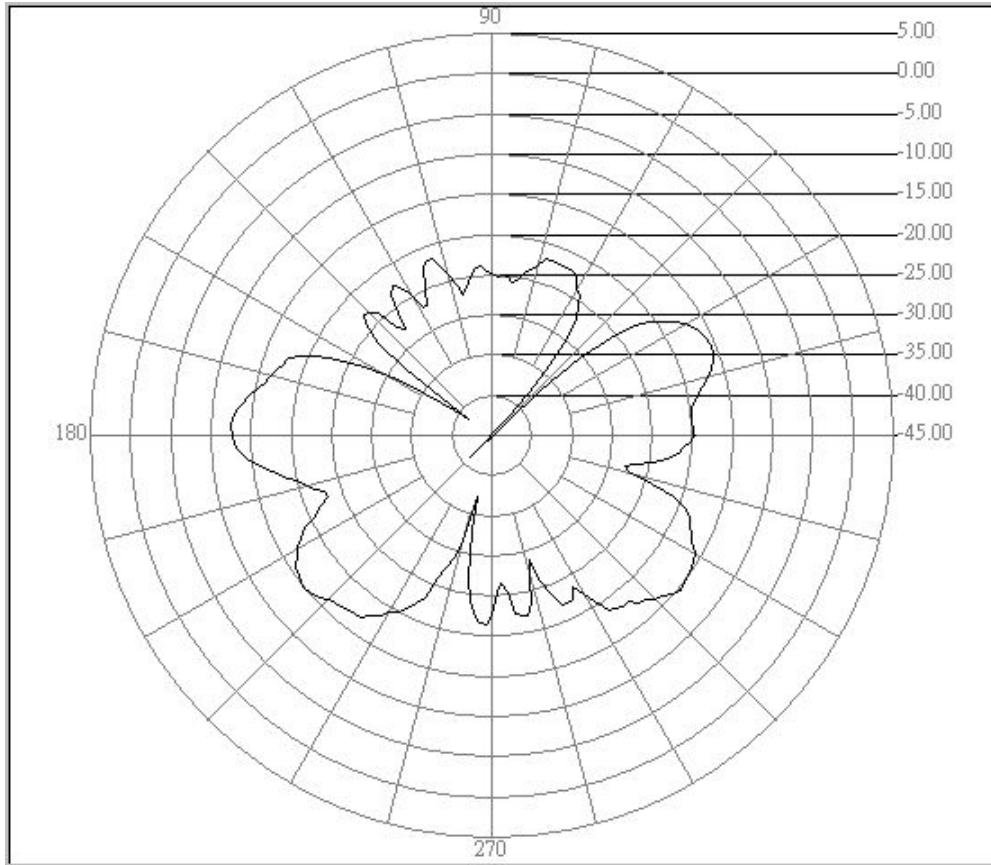

CCS WUGU Antenna Pattern

Job No.:T100617001-2475-H

Date:2010/6/24

Time:下午 00:38

Temp.( )/Hum.(%):25 /80%

Tested by: Mark.Y

Center freq.(MHz): 2475

Polarization : H Plane

Max gain(dBi):-12.36

Min gain(dBi):-48.90

Avg gain(dBi):-19.23