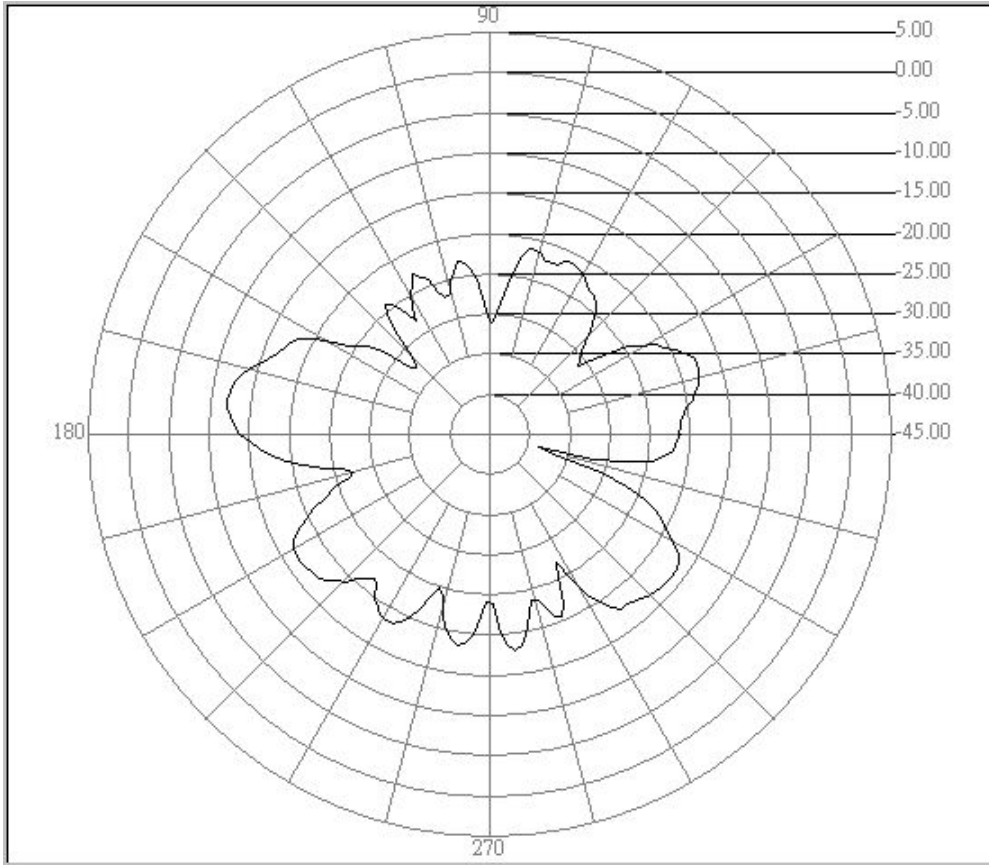

CCS WUGU Antenna Pattern

Job No.:T100617001-2403-H

Date:2010/6/24

Time:下午 00:33

Temp.( )/Hum.(%):25 /80%

Tested by: Mark.Y

Center freq.(MHz): 2403

Polarization : H Plane

Max gain(dBi):-11.88

Min gain(dBi):-38.65

Avg gain(dBi):-19.72