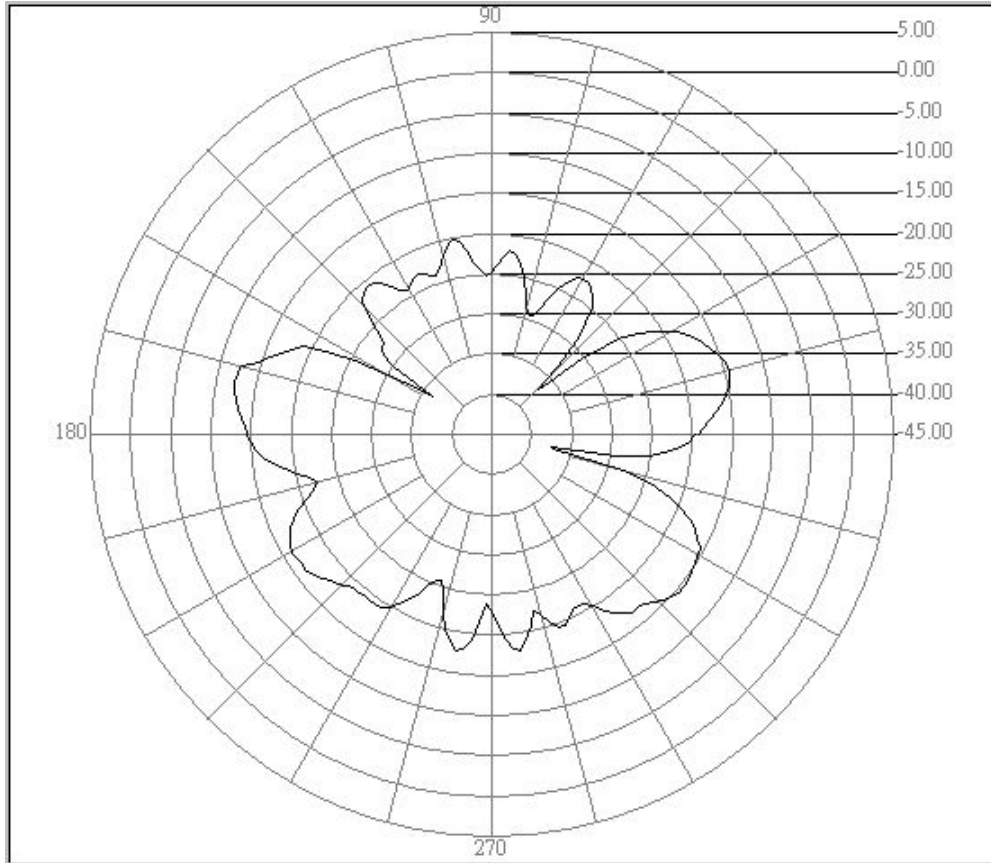

Avg gain(dBi):-5.50

CCS WUGU Antenna Pattern

Job No.:T100617001-2440-H

Date:2010/6/24

Time:下午 00:28

Temp.()/Hum.(%):25 /80%

Tested by: Mark.Y

Center freq.(MHz): 2440