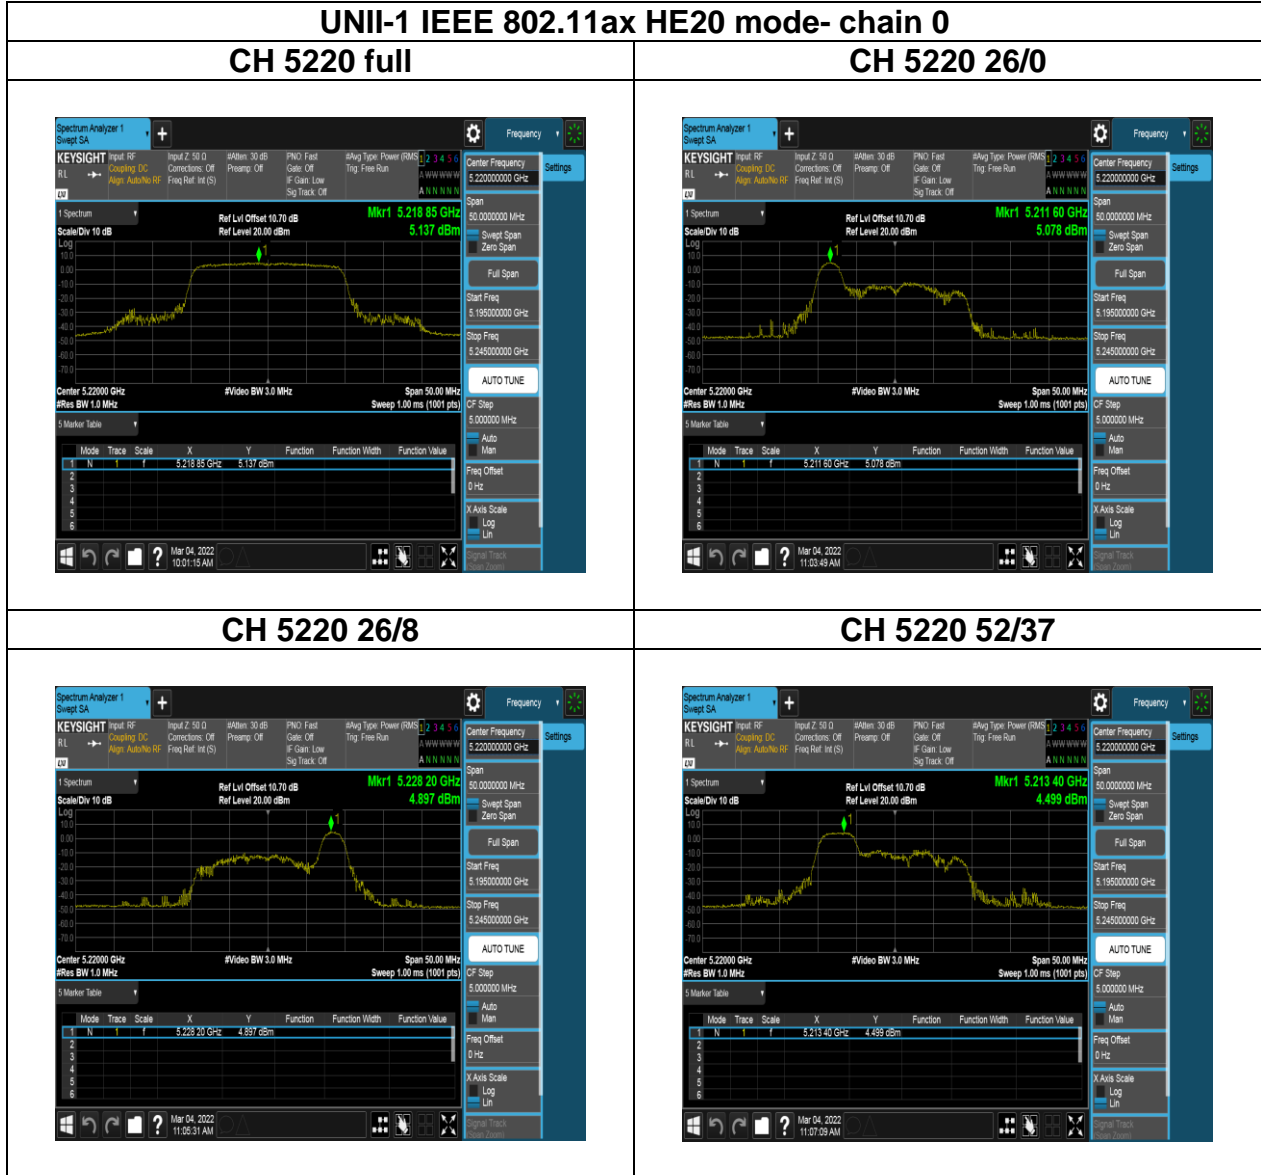

Report No.: TMWK2201000141KR

UNII-1 IEEE 802.11ac VHT20 mode- chain 0

CH 5180

CH 5220

CH 5240

Report No.: TMWK2201000141KR

UNII-1 IEEE 802.11ax HE20 mode- chain 0

CH 5180 full

CH 5180 26/0

CH 5180 52/37

CH 5180 106/53

Report No.: TMWK2201000141KR

Report No.: TMWK2201000141KR

CH 5220 52/40

CH 5220 106/53

CH 5220 106/54