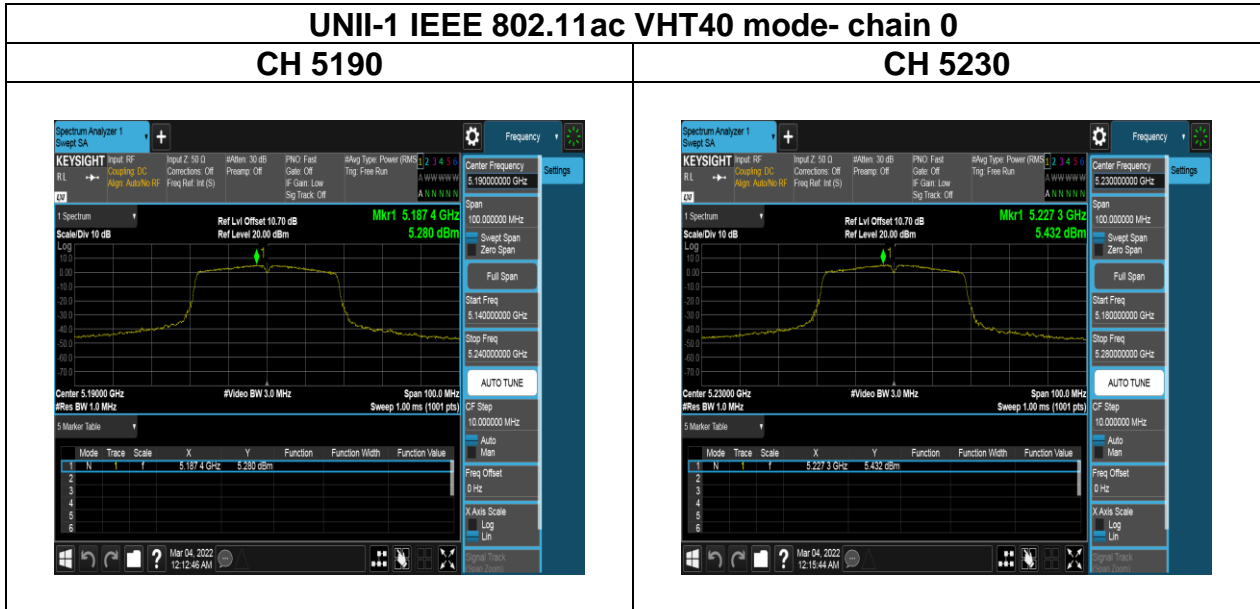

Report No.: TMWK2201000141KR

UNII-1 IEEE 802.11ac VHT20 mode- chain 0

CH 5180

CH 5220

CH 5240

Report No.: TMWK2201000141KR

UNII-1 IEEE 802.11ax HE20 mode- chain 0

CH 5180 full