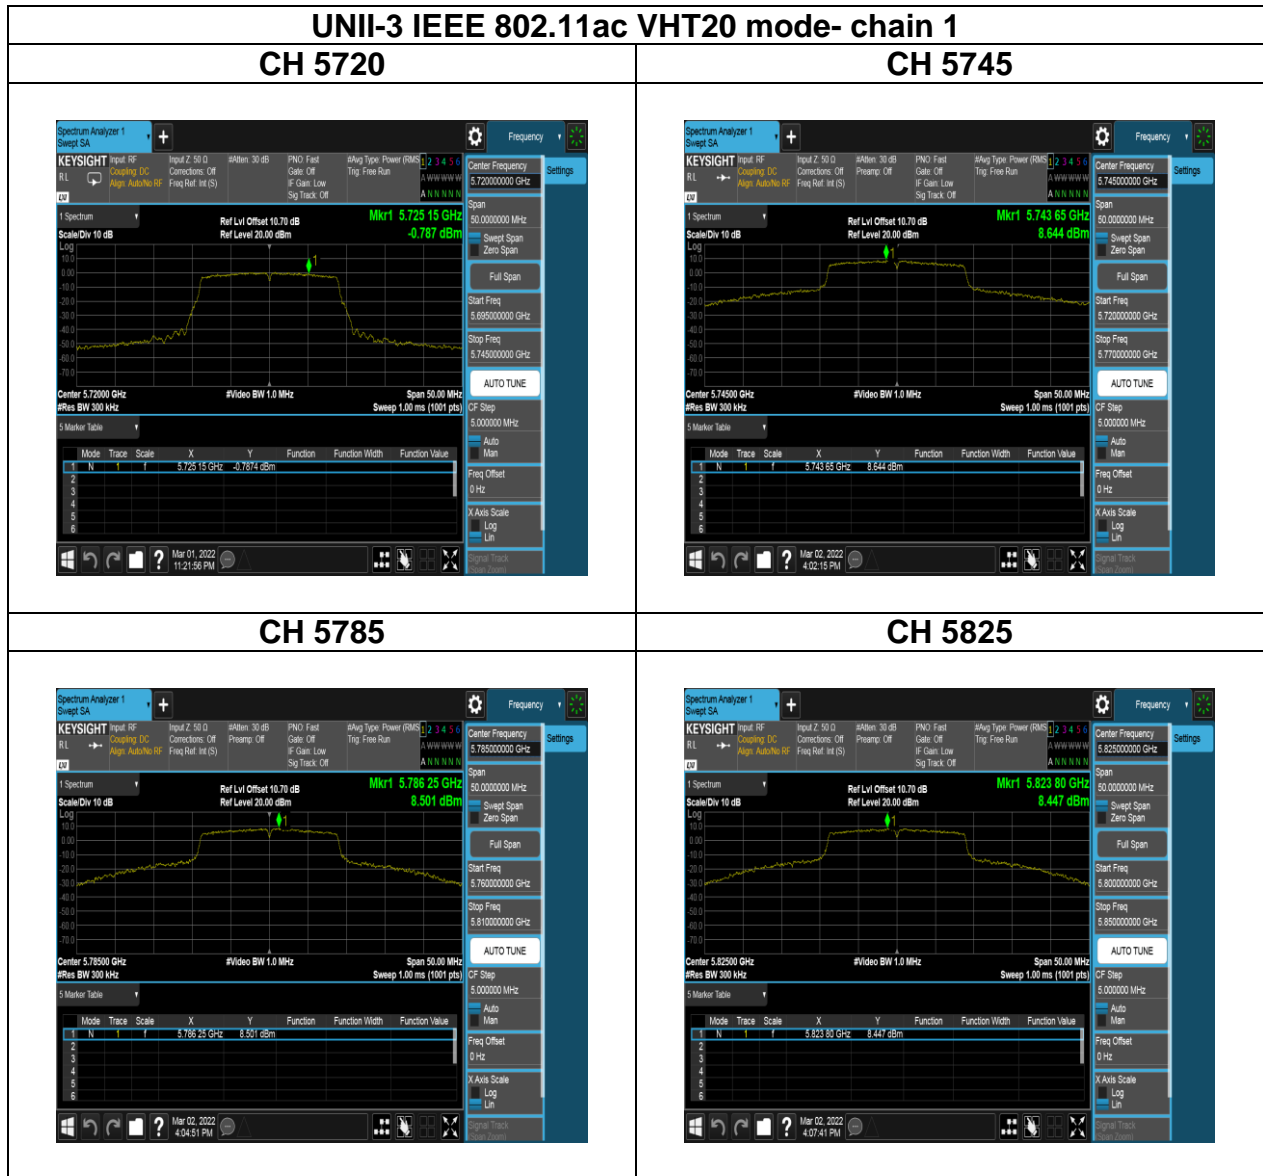

Report No.: TMWK2201000141KR