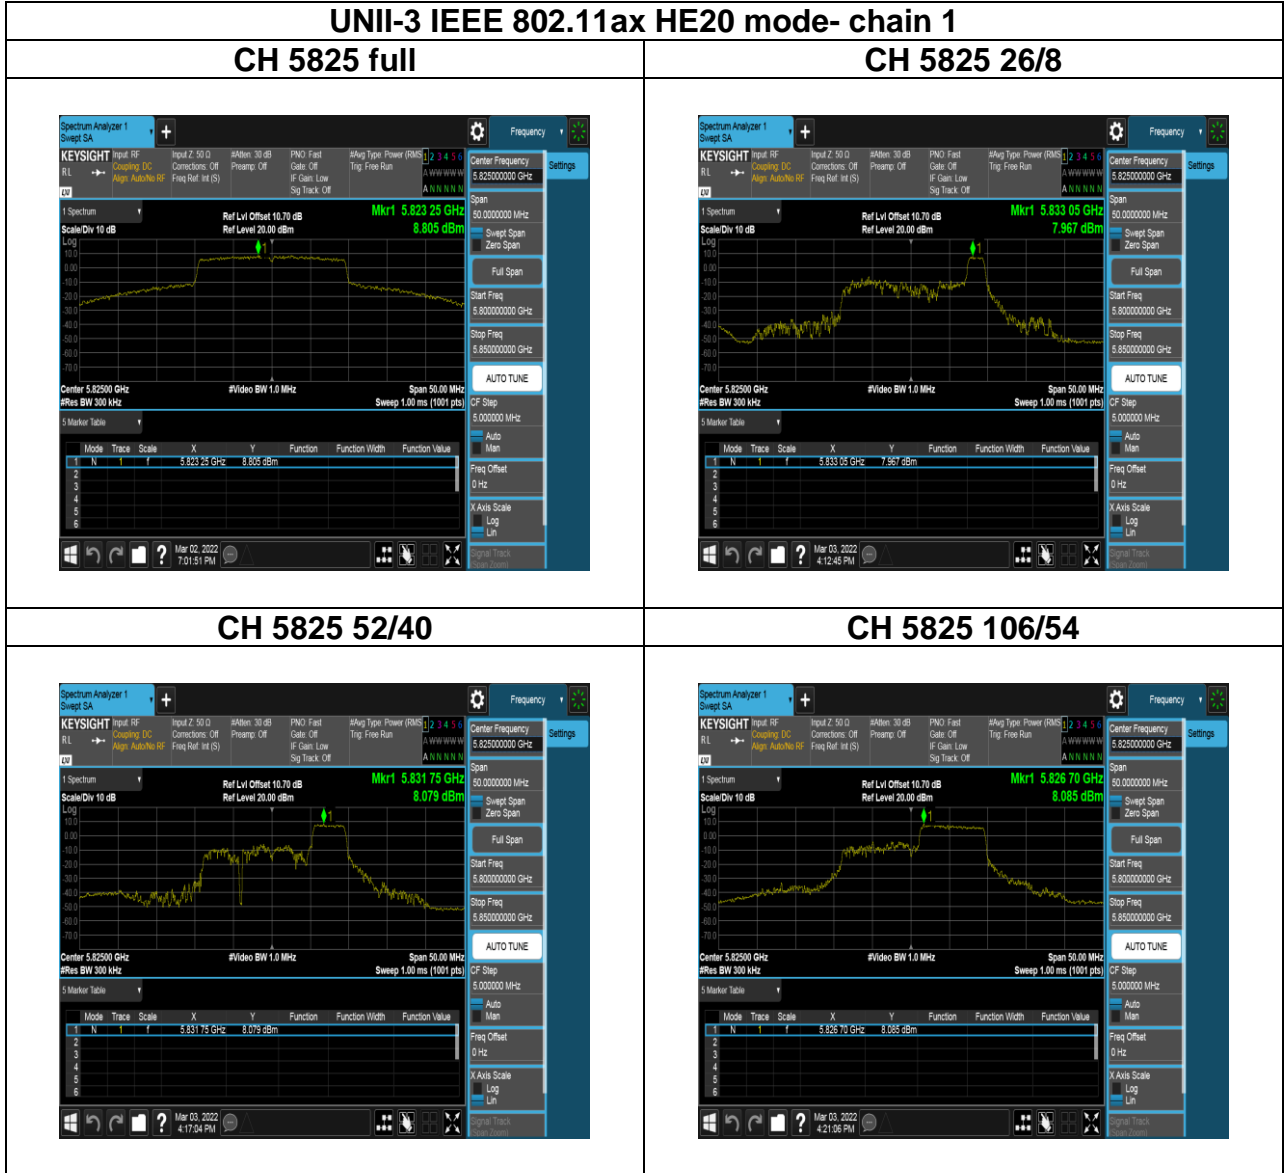

Report No.: TMWK2201000141KR

Report No.: TMWK2201000141KR

Report No.: TMWK2201000141KR

UNII-3 IEEE 802.11ax HE80 mode- chain 0

CH 5775 full

CH 5775 484/65

CH 5775 484/66

Report No.: TMWK2201000141KR

Report No.: TMWK2201000141KR

Report No.: TMWK2201000141KR

Report No.: TMWK2201000141KR

Report No.: TMWK2201000141KR

Report No.: TMWK2201000141KR

CH 5785 52/40

CH 5785 106/53

CH 5785 106/54

UNII-3 IEEE 802.11ax HE40 mode- chain 1

CH 5755 full

CH 5755 242/61

CH 5795 full

CH 5795 242/62

Report No.: TMWK2201000141KR

Report No.: TMWK2201000141KR

BFM OFF- Slave