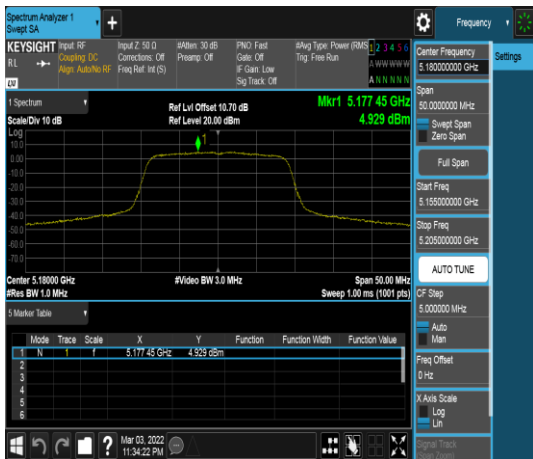

UNII-3 IEEE 802.11ax HE40 mode- chain 1

CH 5755 full

CH 5755 242/61

CH 5795 full

CH 5795 242/62

Report No.: TMWK2201000141KR

Report No.: TMWK2201000141KR

BFM OFF- Slave

Report No.: TMWK2201000141KR

UNII-1 IEEE 802.11ac VHT20 mode- chain 0

CH 5180

CH 5220

CH 5240

Report No.: TMWK2201000141KR

UNII-1 IEEE 802.11ax HE20 mode- chain 0

CH 5180 full