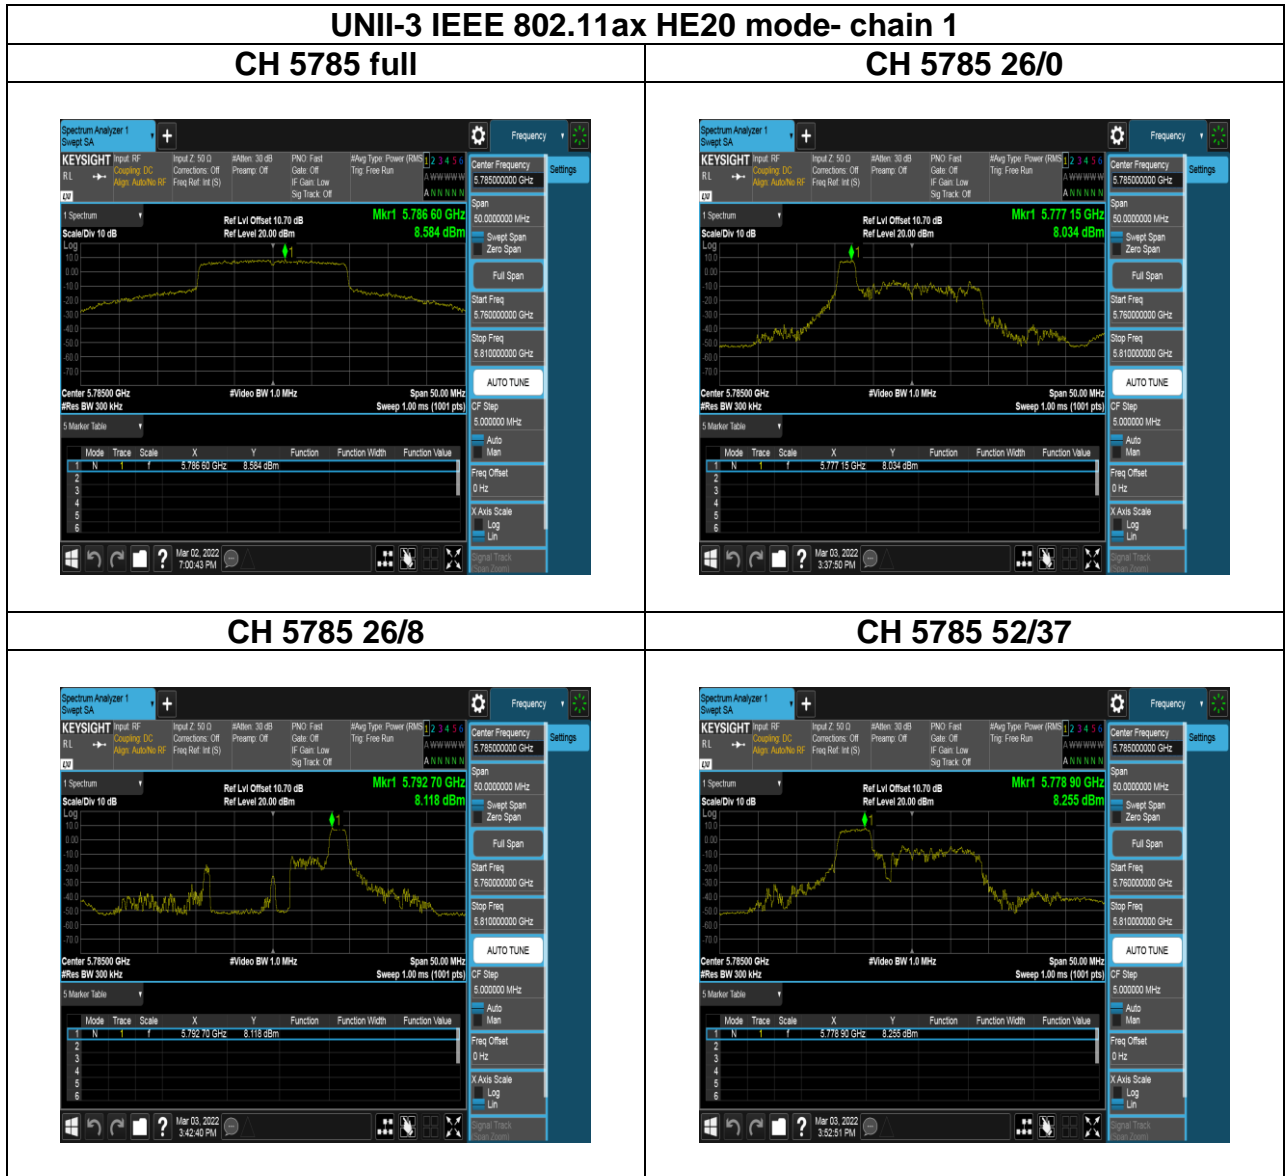

Report No.: TMWK2201000141KR

Report No.: TMWK2201000141KR

Report No.: TMWK2201000141KR

UNII-3 IEEE 802.11ax HE80 mode- chain 0

CH 5775 full

CH 5775 484/65

CH 5775 484/66

Report No.: TMWK2201000141KR

Report No.: TMWK2201000141KR

Report No.: TMWK2201000141KR

Report No.: TMWK2201000141KR

Report No.: TMWK2201000141KR

Report No.: TMWK2201000141KR

CH 5785 52/40

CH 5785 106/53

CH 5785 106/54

UNII-3 IEEE 802.11ax HE40 mode- chain 1

CH 5755 full

CH 5755 242/61

CH 5795 full

CH 5795 242/62

Report No.: TMWK2201000141KR

Report No.: TMWK2201000141KR

BFM OFF- Slave