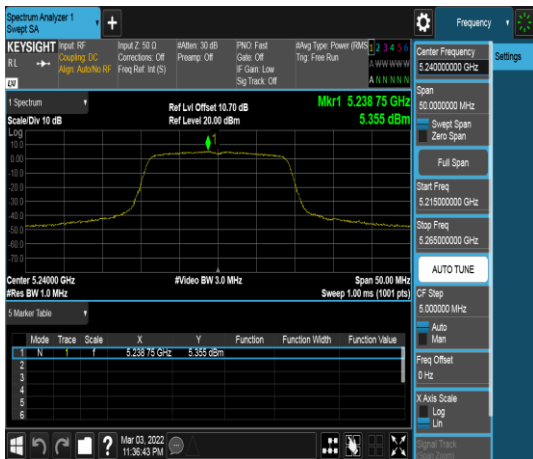

Report No.: TMWK2201000141KR

UNII-1 IEEE 802.11ac VHT20 mode- chain 0

CH 5180

CH 5220

CH 5240

Report No.: TMWK2201000141KR

UNII-1 IEEE 802.11ax HE20 mode- chain 0

CH 5180 full