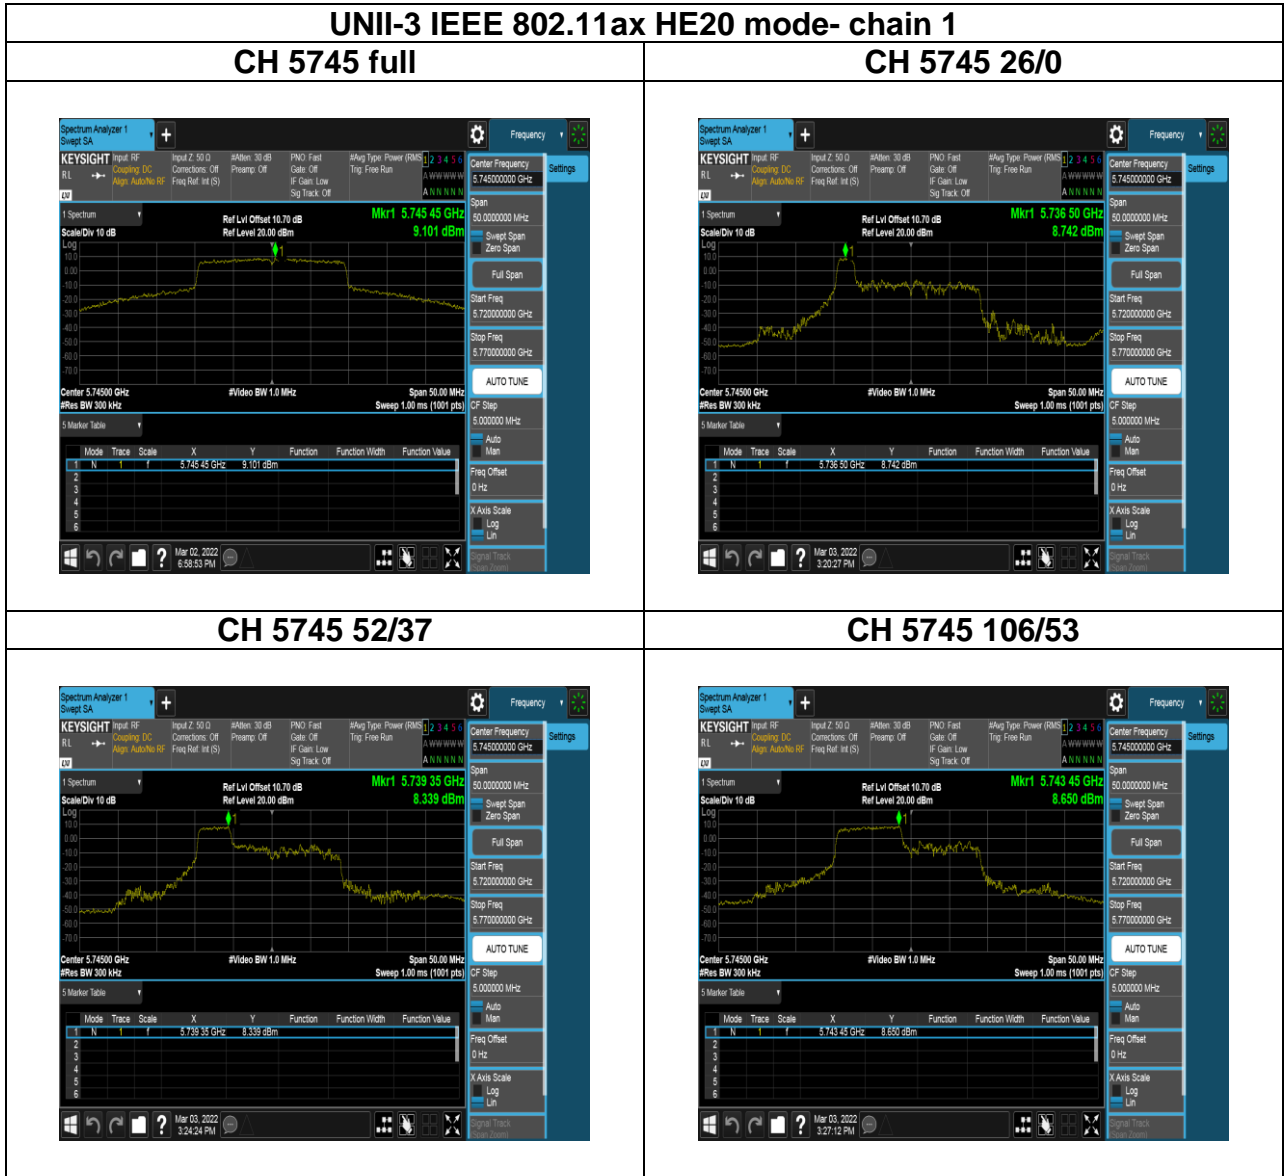

Report No.: TMWK2201000141KR

Report No.: TMWK2201000141KR

Report No.: TMWK2201000141KR

UNII-3 IEEE 802.11ax HE80 mode- chain 0

CH 5775 full

CH 5775 484/65

CH 5775 484/66

Report No.: TMWK2201000141KR

Report No.: TMWK2201000141KR

Report No.: TMWK2201000141KR

Report No.: TMWK2201000141KR

Report No.: TMWK2201000141KR

Report No.: TMWK2201000141KR

CH 5785 52/40

CH 5785 106/53

CH 5785 106/54

UNII-3 IEEE 802.11ax HE40 mode- chain 1

CH 5755 full

CH 5755 242/61

CH 5795 full

CH 5795 242/62

Report No.: TMWK2201000141KR

Report No.: TMWK2201000141KR

BFM OFF- Slave