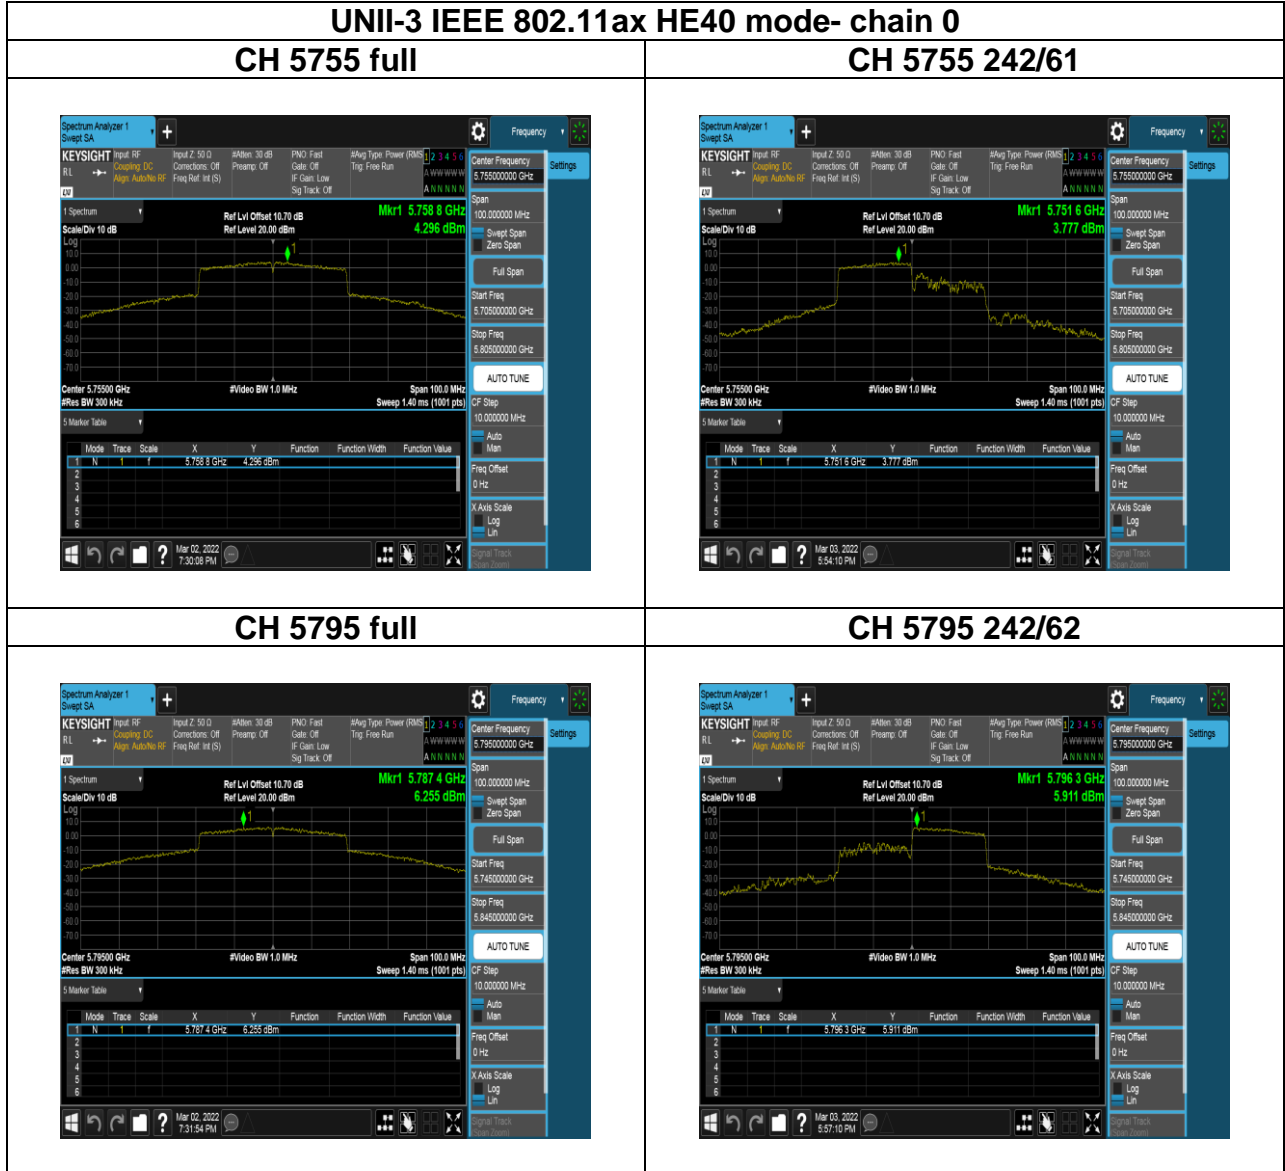

Report No.: TMWK2201000141KR

Report No.: TMWK2201000141KR

Report No.: TMWK2201000141KR

UNII-3 IEEE 802.11ax HE80 mode- chain 0

CH 5775 full

CH 5775 484/65

CH 5775 484/66

Report No.: TMWK2201000141KR

Report No.: TMWK2201000141KR

Report No.: TMWK2201000141KR

Report No.: TMWK2201000141KR

Report No.: TMWK2201000141KR

Report No.: TMWK2201000141KR

CH 5785 52/40

CH 5785 106/53

CH 5785 106/54

UNII-3 IEEE 802.11ax HE40 mode- chain 1

CH 5755 full

CH 5755 242/61

CH 5795 full

CH 5795 242/62

Report No.: TMWK2201000141KR

Report No.: TMWK2201000141KR

BFM OFF- Slave