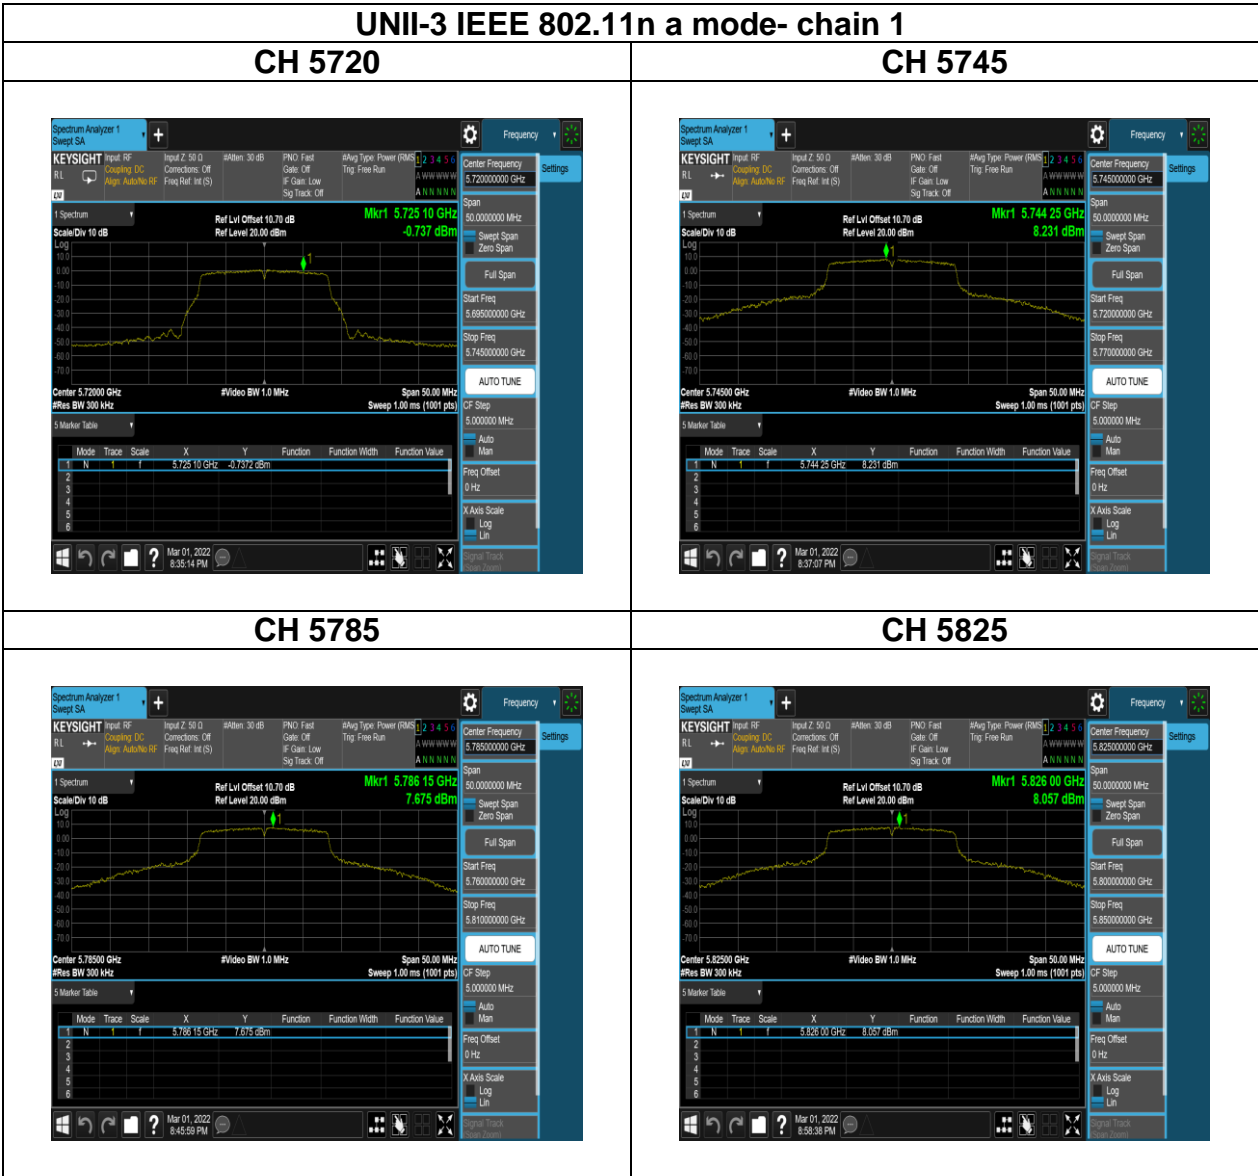

Report No.: TMWK2201000141KR

Report No.: TMWK2201000141KR

Report No.: TMWK2201000141KR

UNII-3 IEEE 802.11ax HE80 mode- chain 0

CH 5775 full

CH 5775 484/65

CH 5775 484/66

Report No.: TMWK2201000141KR

UNII-3 IEEE 802.11ax HE40 mode- chain 1

CH 5755 full

CH 5755 242/61

CH 5795 full

CH 5795 242/62

Report No.: TMWK2201000141KR

Report No.: TMWK2201000141KR

BFM OFF- Slave