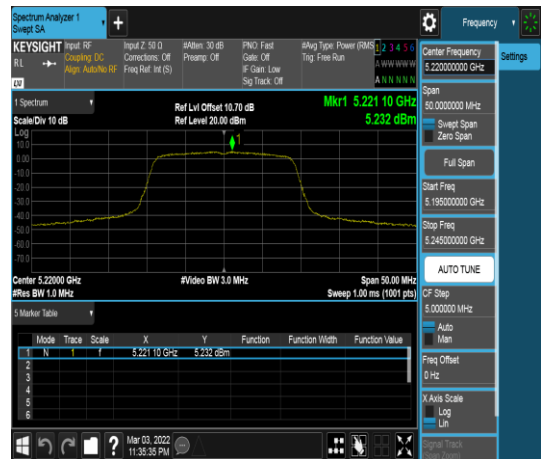

UNII-3 IEEE 802.11ax HE40 mode- chain 1

CH 5755 full

CH 5755 242/61

CH 5795 full

CH 5795 242/62

Report No.: TMWK2201000141KR

Report No.: TMWK2201000141KR

BFM OFF- Slave

Report No.: TMWK2201000141KR

UNII-1 IEEE 802.11ac VHT20 mode- chain 0

CH 5180

CH 5220

CH 5240

Report No.: TMWK2201000141KR

UNII-1 IEEE 802.11ax HE20 mode- chain 0

CH 5180 full