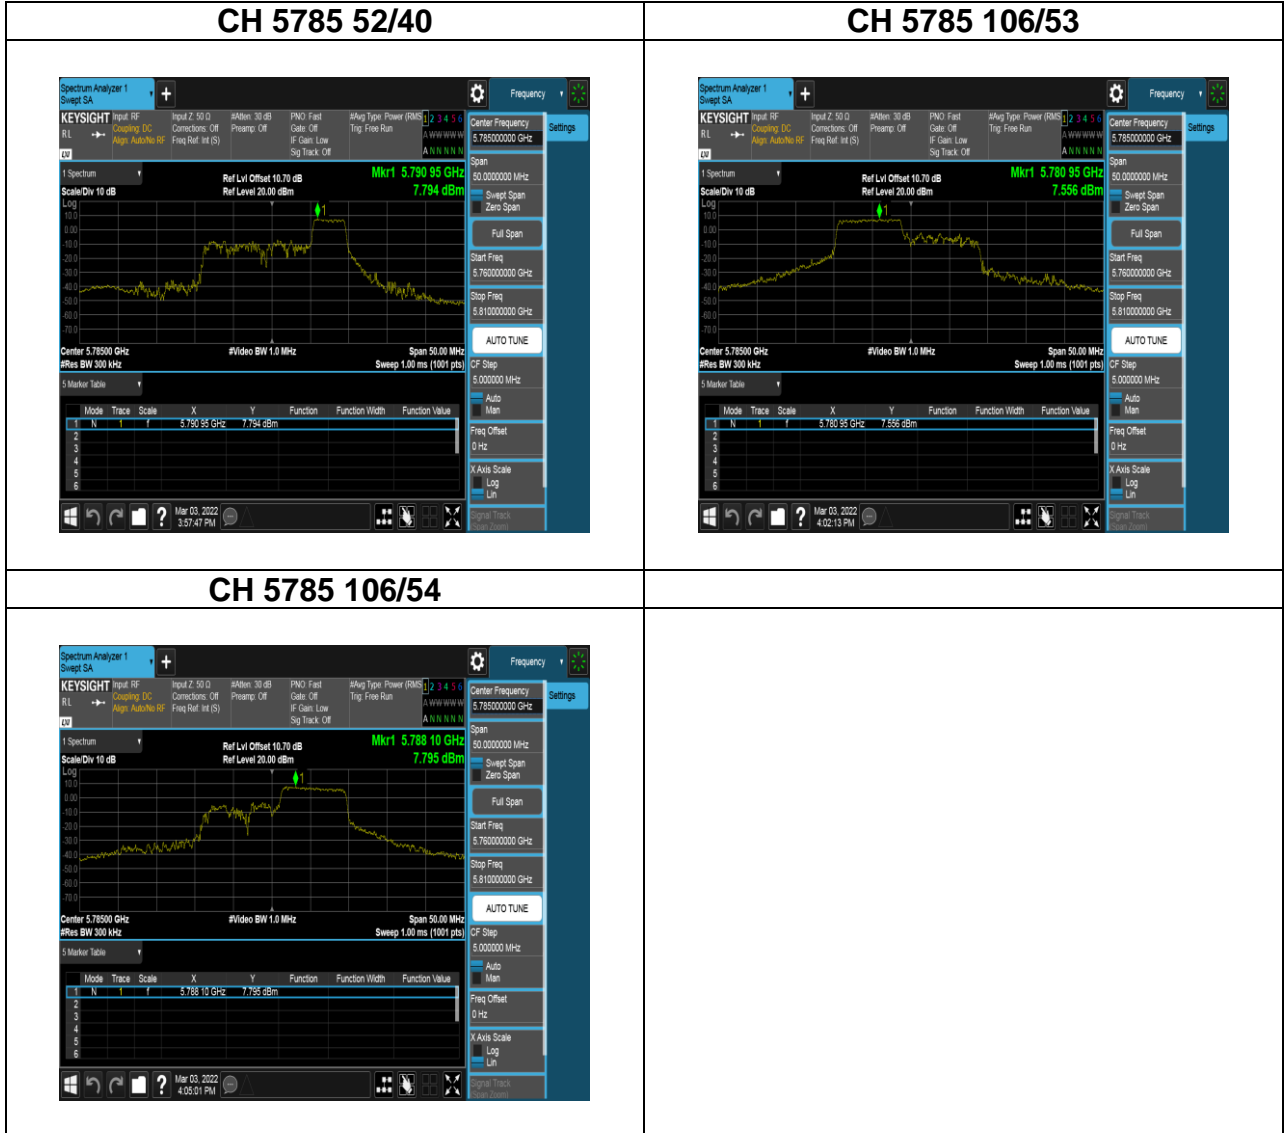

Report No.: TMWK2201000141KR

Report No.: TMWK2201000141KR

Report No.: TMWK2201000141KR

UNII-3 IEEE 802.11ax HE80 mode- chain 0

CH 5775 full

CH 5775 484/65

CH 5775 484/66

Report No.: TMWK2201000141KR

Report No.: TMWK2201000141KR

Report No.: TMWK2201000141KR

Report No.: TMWK2201000141KR

Report No.: TMWK2201000141KR

Report No.: TMWK2201000141KR

CH 5785 52/40

CH 5785 106/53

CH 5785 106/54

UNII-3 IEEE 802.11ax HE40 mode- chain 1

CH 5755 full

CH 5755 242/61

CH 5795 full

CH 5795 242/62

Report No.: TMWK2201000141KR

Report No.: TMWK2201000141KR

BFM OFF- Slave