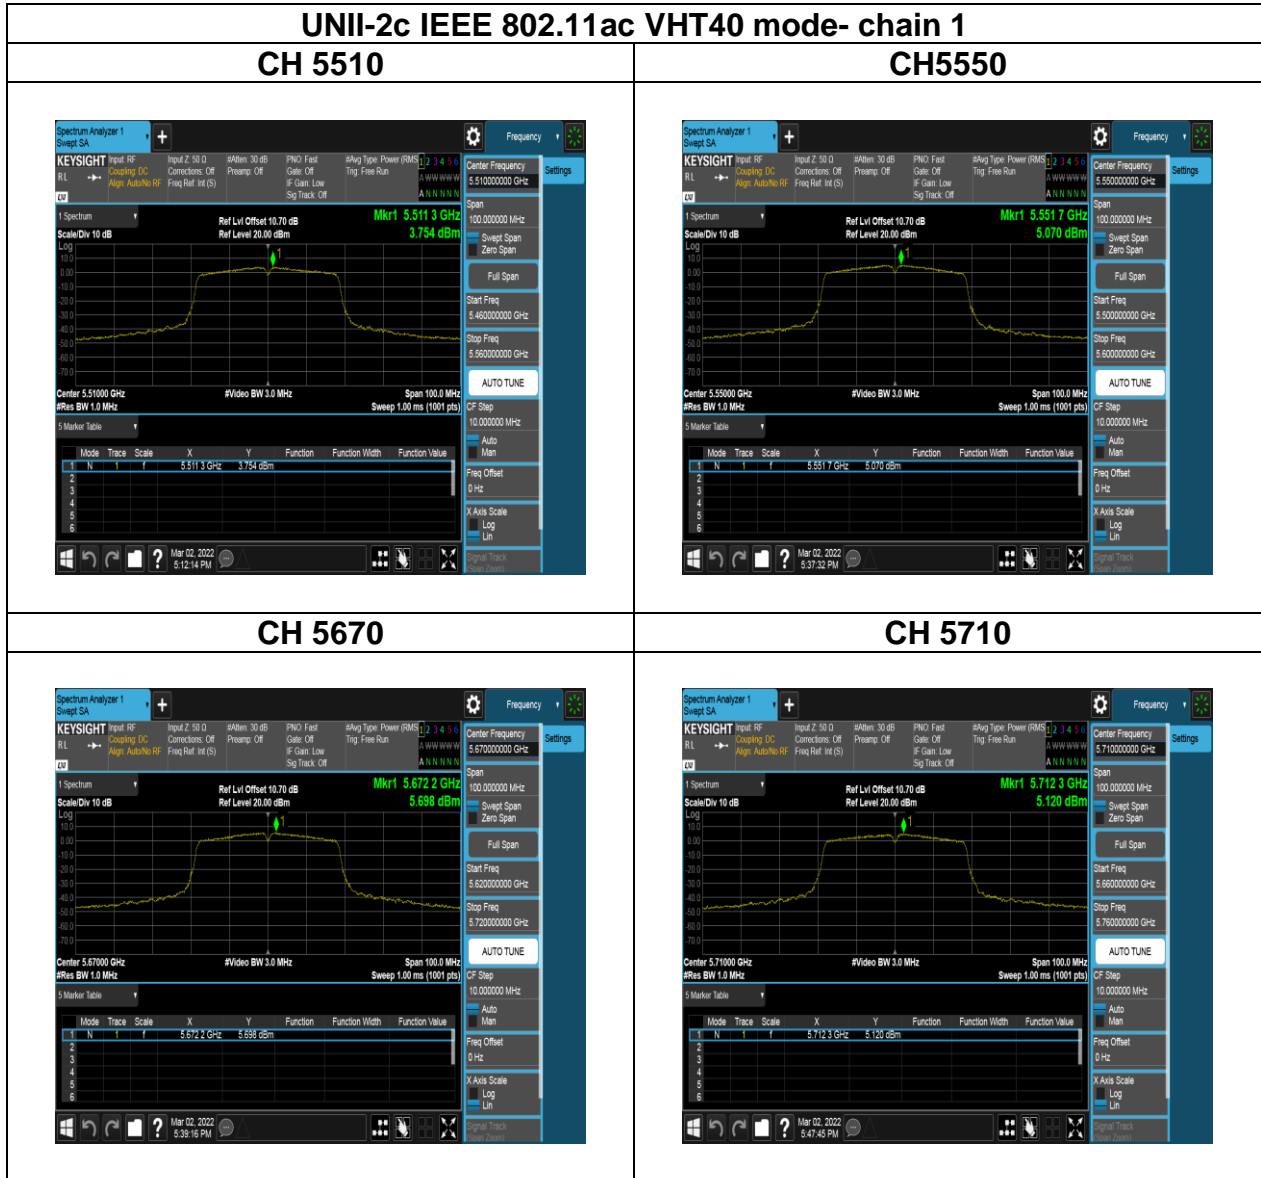

Report No.: TMWK2201000141KR

UNII-2c IEEE 802.11ac VHT20 mode- chain 1

CH 5500

CH 5580

CH 5700

CH 5720

Report No.: TMWK2201000141KR

Report No.: TMWK2201000141KR

UNII-2c IEEE 802.11ax HE20 mode- chain 1

CH 5500 full

CH 5500 26/0

CH 5500 52/37

CH 5500 106/53

UNII-2c IEEE 802.11ax HE20 mode- chain 1

CH 5580 full

CH 5580 26/0

CH 5580 26/8

CH 5580 52/37

Report No.: TMWK2201000141KR

CH 5580 52/40

CH 5580 106/53

CH 5580 106/54

UNII-2c IEEE 802.11ax HE20 mode- chain 1

CH 5700 full