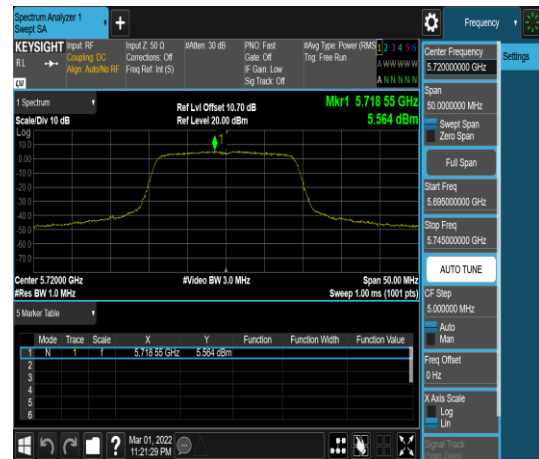

Report No.: TMWK2201000141KR

UNII-2c IEEE 802.11ac VHT20 mode- chain 1

CH 5500

CH 5580

CH 5700

CH 5720

Report No.: TMWK2201000141KR

Report No.: TMWK2201000141KR

UNII-2c IEEE 802.11ax HE20 mode- chain 1

CH 5500 full

CH 5500 26/0

CH 5500 52/37

CH 5500 106/53

UNII-2c IEEE 802.11ax HE20 mode- chain 1

CH 5580 full

CH 5580 26/0

CH 5580 26/8

CH 5580 52/37

Report No.: TMWK2201000141KR

CH 5580 52/40

CH 5580 106/53

CH 5580 106/54

UNII-2c IEEE 802.11ax HE20 mode- chain 1

CH 5700 full