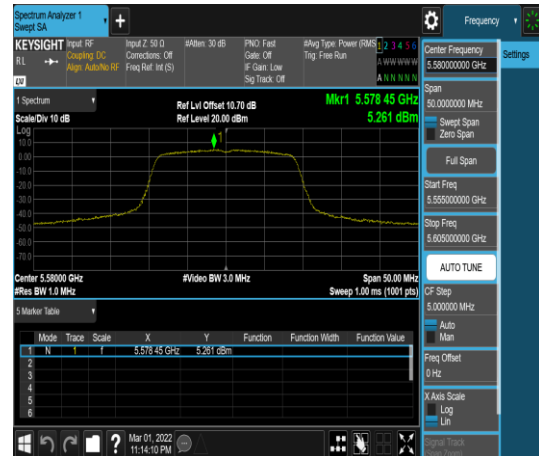

Report No.: TMWK2201000141KR

UNII-2c IEEE 802.11ac VHT20 mode- chain 1

CH 5500

CH 5580

CH 5700

CH 5720

Report No.: TMWK2201000141KR

Report No.: TMWK2201000141KR

UNII-2c IEEE 802.11ax HE20 mode- chain 1

CH 5500 full

CH 5500 26/0

CH 5500 52/37

CH 5500 106/53

UNII-2c IEEE 802.11ax HE20 mode- chain 1

CH 5580 full

CH 5580 26/0

CH 5580 26/8

CH 5580 52/37

Report No.: TMWK2201000141KR

CH 5580 52/40

CH 5580 106/53

CH 5580 106/54

UNII-2c IEEE 802.11ax HE20 mode- chain 1

CH 5700 full