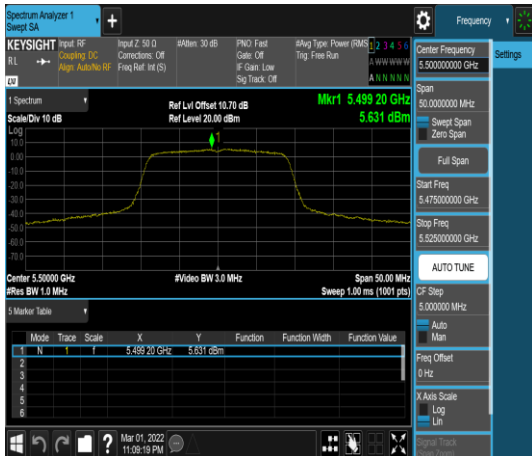

Report No.: TMWK2201000141KR

UNII-2c IEEE 802.11ac VHT20 mode- chain 1

CH 5500

CH 5580

CH 5700

CH 5720

Report No.: TMWK2201000141KR

Report No.: TMWK2201000141KR

UNII-2c IEEE 802.11ax HE20 mode- chain 1

CH 5500 full

CH 5500 26/0

CH 5500 52/37

CH 5500 106/53

UNII-2c IEEE 802.11ax HE20 mode- chain 1

CH 5580 full

CH 5580 26/0

CH 5580 26/8

CH 5580 52/37

Report No.: TMWK2201000141KR

CH 5580 52/40

CH 5580 106/53

CH 5580 106/54

UNII-2c IEEE 802.11ax HE20 mode- chain 1

CH 5700 full