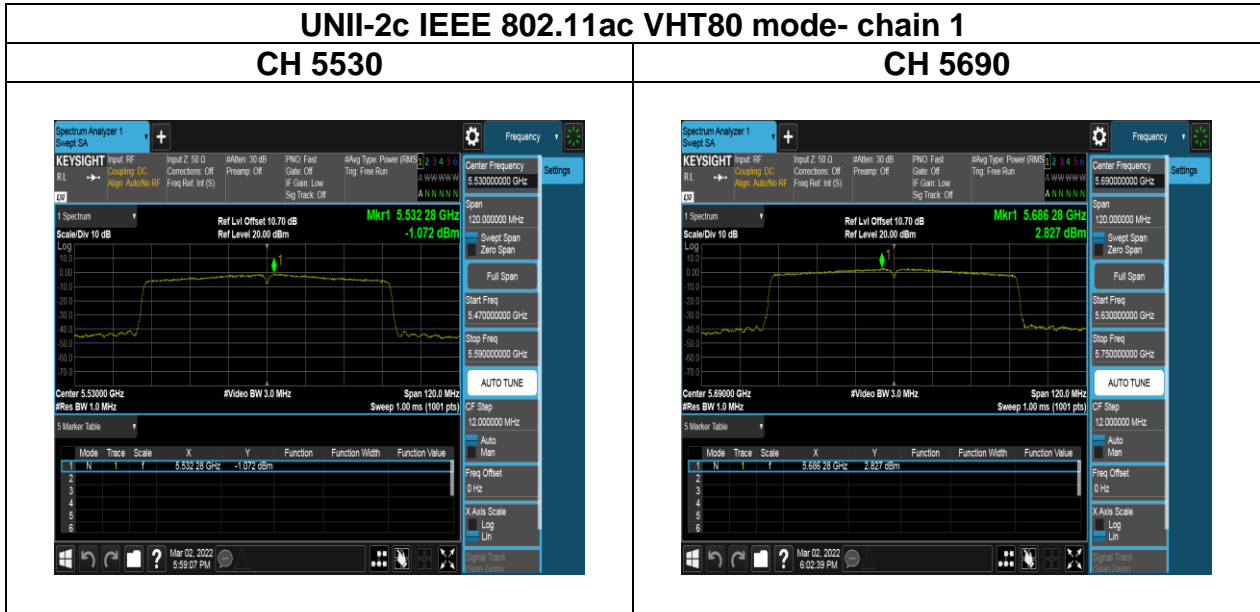

Report No.: TMWK2201000141KR

UNII-2c IEEE 802.11ac VHT20 mode- chain 1

CH 5500

CH 5580

CH 5700

CH 5720

Report No.: TMWK2201000141KR

Report No.: TMWK2201000141KR

UNII-2c IEEE 802.11ax HE20 mode- chain 1

CH 5500 full

CH 5500 26/0

CH 5500 52/37

CH 5500 106/53

UNII-2c IEEE 802.11ax HE20 mode- chain 1

CH 5580 full

CH 5580 26/0

CH 5580 26/8

CH 5580 52/37

Report No.: TMWK2201000141KR

CH 5580 52/40

CH 5580 106/53

CH 5580 106/54

UNII-2c IEEE 802.11ax HE20 mode- chain 1

CH 5700 full