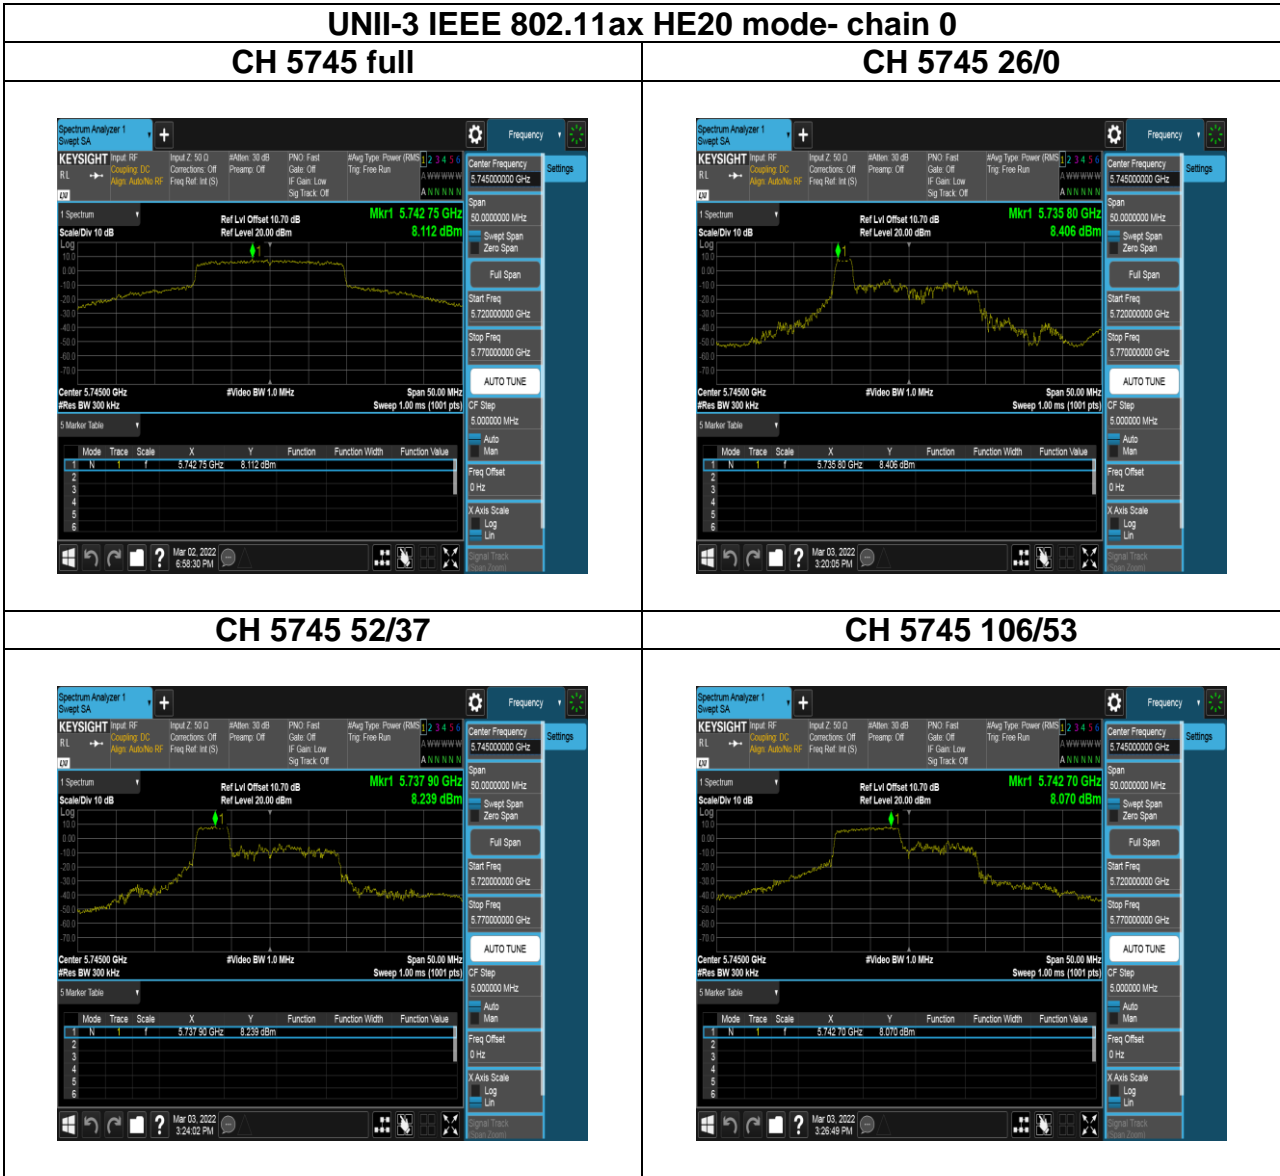

CH 5550 242/61

CH 5550 242/62

UNII-2c IEEE 802.11ax HE40 mode- chain 1

CH 5670 full

CH 5670 242/62

CH 5710 full

CH 5710 242/61

CH 5710 242/62

Report No.: TMWK2201000141KR

Report No.: TMWK2201000141KR

Report No.: TMWK2201000141KR

Test Plots

Report No.: TMWK2201000141KR

Report No.: TMWK2201000141KR

Report No.: TMWK2201000141KR

Report No.: TMWK2201000141KR