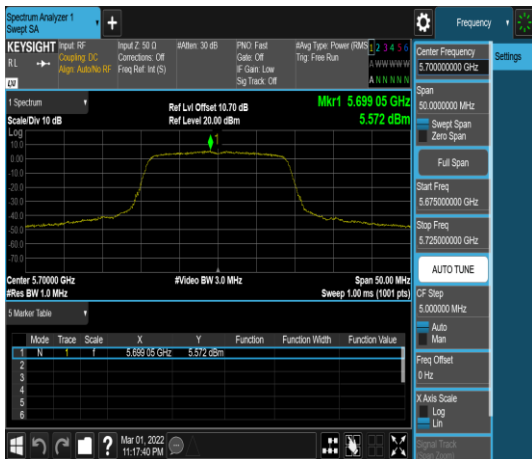

Report No.: TMWK2201000141KR

UNII-2c IEEE 802.11ac VHT20 mode- chain 1

CH 5500

CH 5580

CH 5700

CH 5720

Report No.: TMWK2201000141KR

Report No.: TMWK2201000141KR

UNII-2c IEEE 802.11ax HE20 mode- chain 1

CH 5500 full

CH 5500 26/0

CH 5500 52/37

CH 5500 106/53

UNII-2c IEEE 802.11ax HE20 mode- chain 1

CH 5580 full

CH 5580 26/0

CH 5580 26/8

CH 5580 52/37

Report No.: TMWK2201000141KR

CH 5580 52/40

CH 5580 106/53

CH 5580 106/54

UNII-2c IEEE 802.11ax HE20 mode- chain 1

CH 5700 full