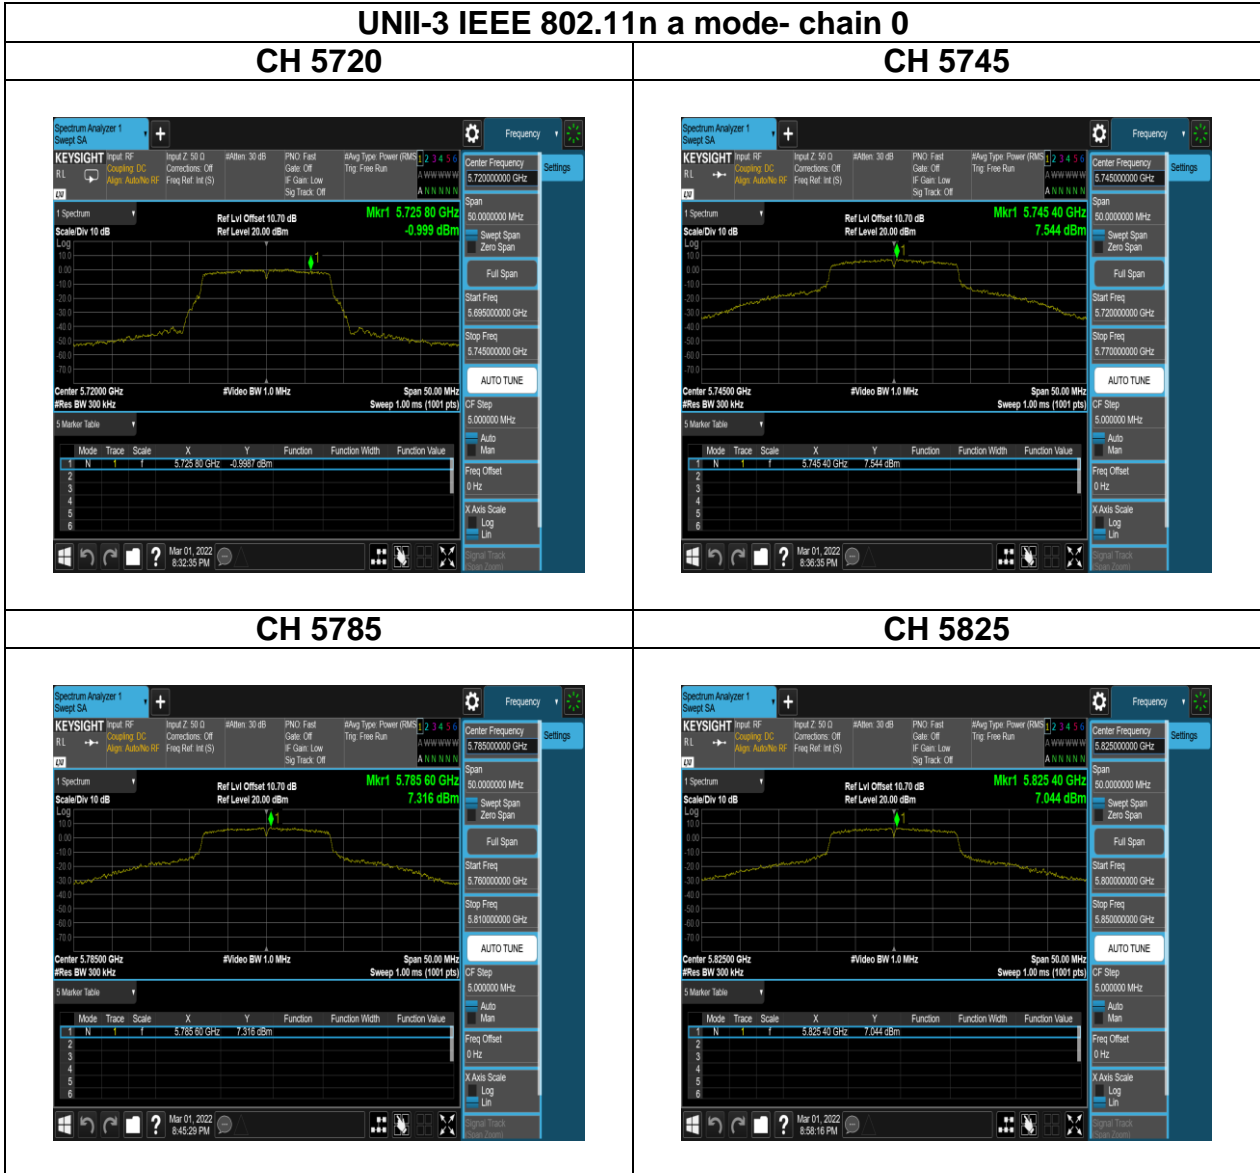

CH 5550 242/61

CH 5550 242/62

UNII-2c IEEE 802.11ax HE40 mode- chain 1

CH 5670 full

CH 5670 242/62

CH 5710 full

CH 5710 242/61

CH 5710 242/62

Report No.: TMWK2201000141KR

Report No.: TMWK2201000141KR

Report No.: TMWK2201000141KR

Test Plots

Report No.: TMWK2201000141KR

Report No.: TMWK2201000141KR

Report No.: TMWK2201000141KR

Report No.: TMWK2201000141KR