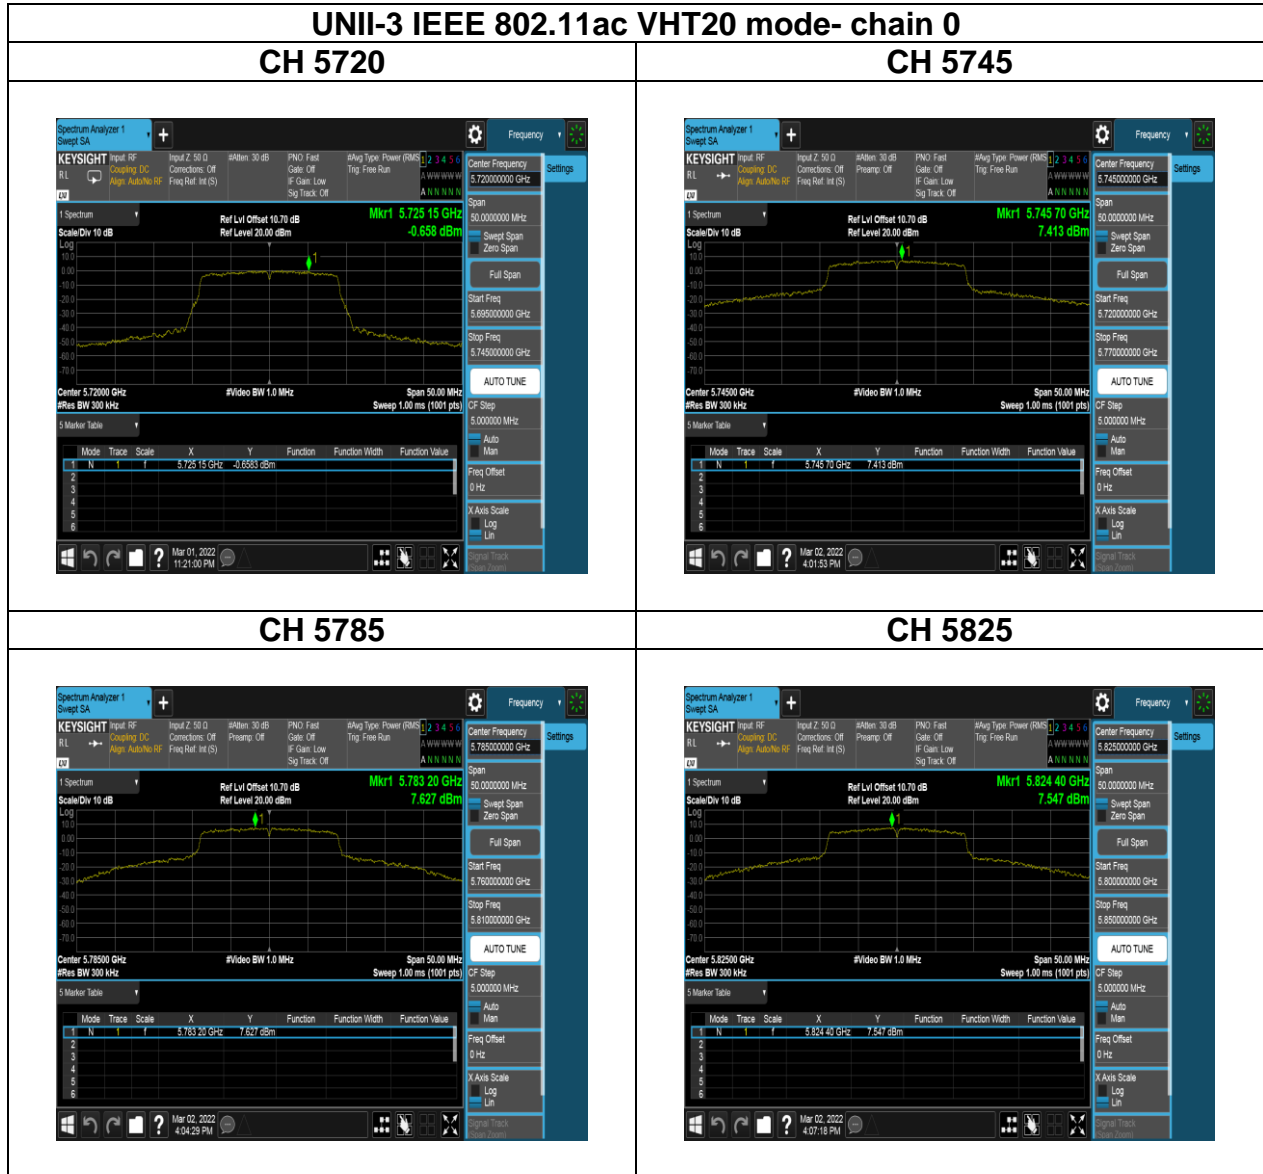

CH 5550 242/61

CH 5550 242/62

UNII-2c IEEE 802.11ax HE40 mode- chain 1

CH 5670 full

CH 5670 242/62

CH 5710 full

CH 5710 242/61

CH 5710 242/62

Report No.: TMWK2201000141KR

Report No.: TMWK2201000141KR

Report No.: TMWK2201000141KR

Test Plots

Report No.: TMWK2201000141KR

Report No.: TMWK2201000141KR

Report No.: TMWK2201000141KR

Report No.: TMWK2201000141KR