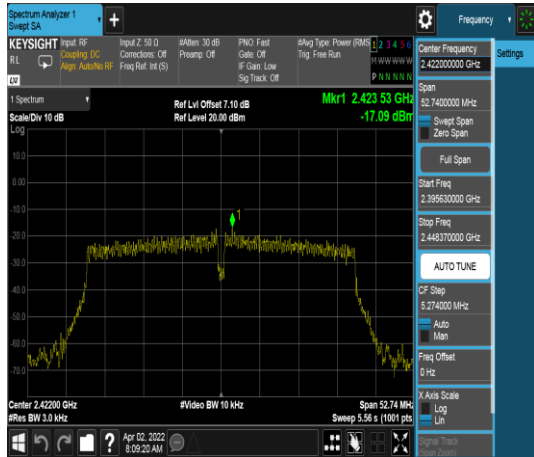

Report No.: TMWK2201000140KR

IEEE 802.11 ac (VHT40) mode- chain 0

CH 2422