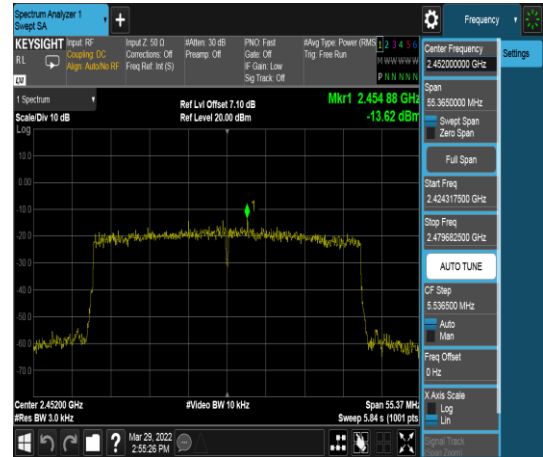

CH 2452 full