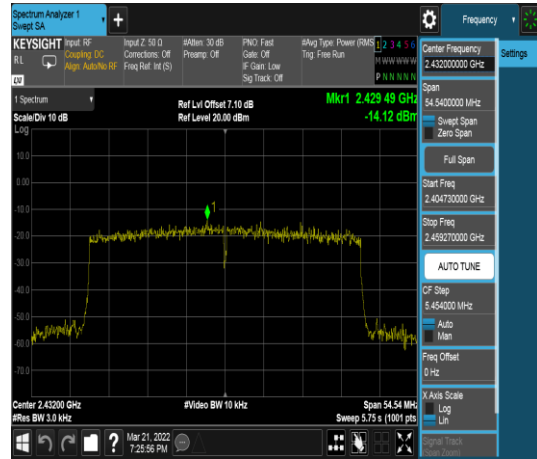

IEEE 802.11 ax (HE40) mode- chain 1

CH 2422
full

CH 2422
242/61

CH 2427
full

CH 2432
full

Report No.: TMWK2201000140KR

Report No.: TMWK2201000140KR

CH 2447 full