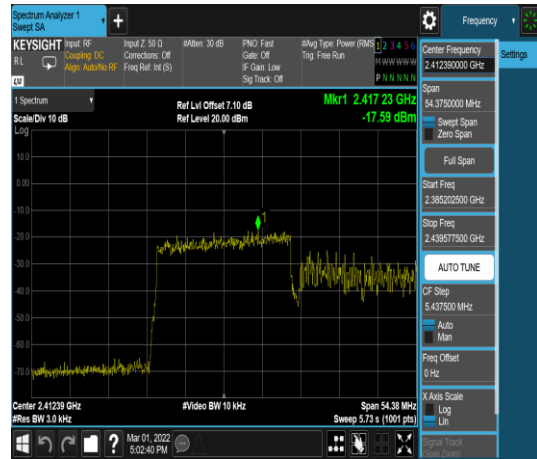

IEEE 802.11 ax (HE40) mode- chain 1

CH 2422
full

CH 2422
242/61

CH 2427
full

CH 2432
full

Report No.: TMWK2201000140KR

Report No.: TMWK2201000140KR

CH 2447 full