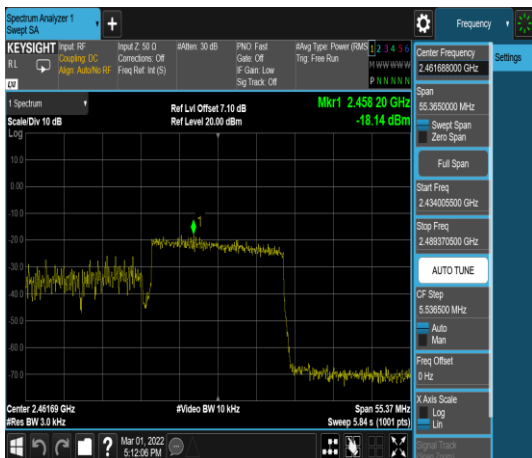

CH 2452 242/62