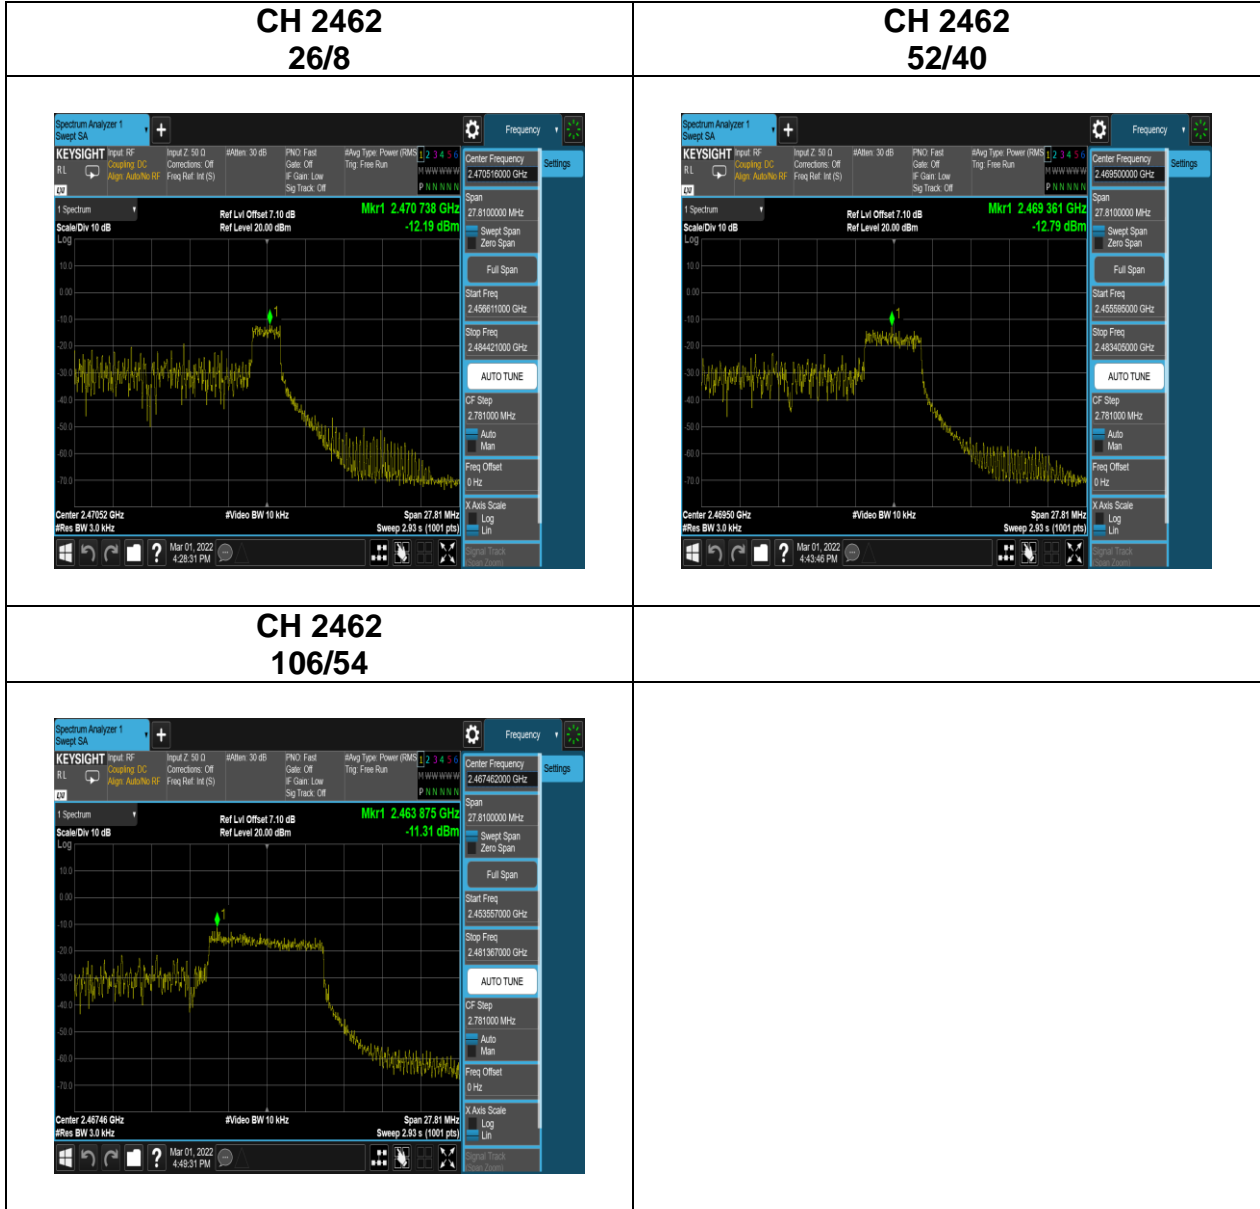

IEEE 802.11 ax (HE40) mode- chain 1

CH 2422
full

CH 2422
242/61

CH 2427
full

CH 2432
full

Report No.: TMWK2201000140KR

Report No.: TMWK2201000140KR

CH 2447 full