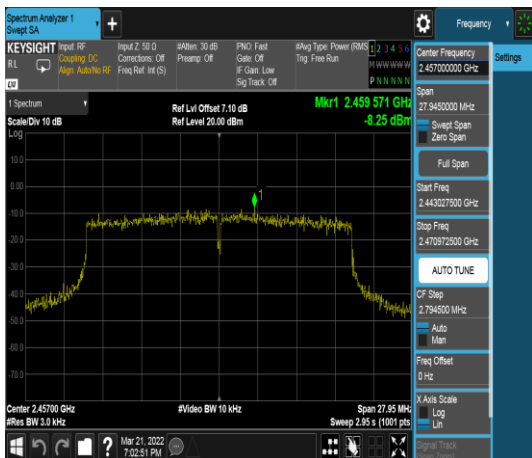

CH 2457 full