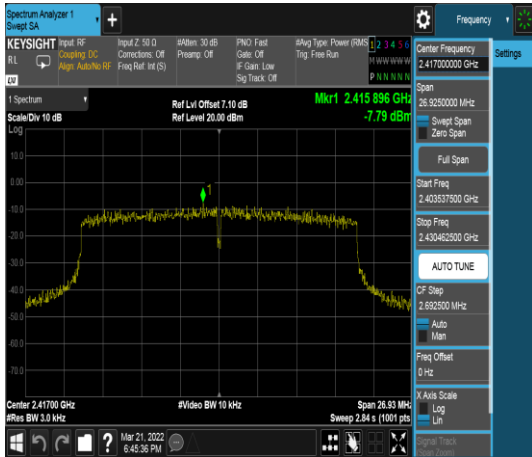

Report No.: TMWK2201000140KR

CH 2417
full