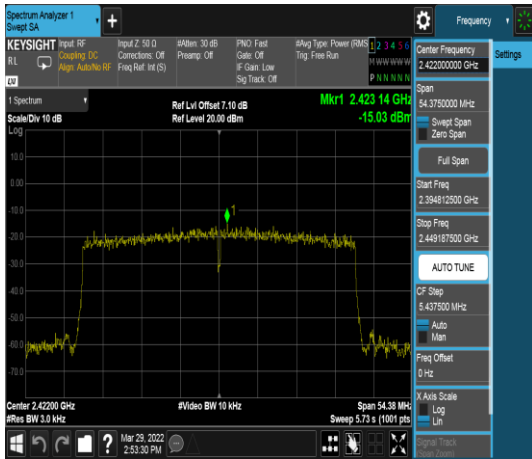

IEEE 802.11 ax (HE40) mode- chain 1

CH 2422
full

CH 2422
242/61

CH 2427
full

CH 2432
full

Report No.: TMWK2201000140KR

Report No.: TMWK2201000140KR

CH 2447 full