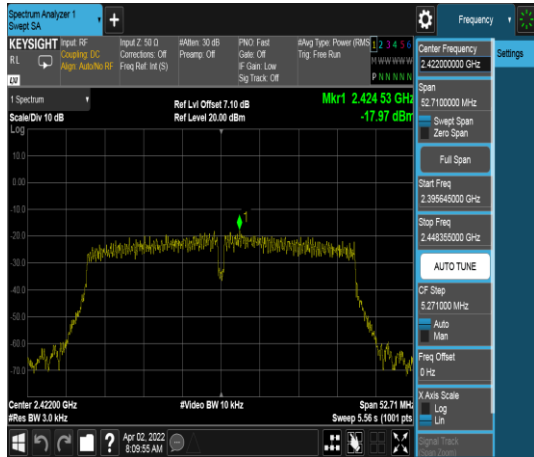

Report No.: TMWK2201000140KR

IEEE 802.11 ac (VHT40) mode- chain 1

CH 2422