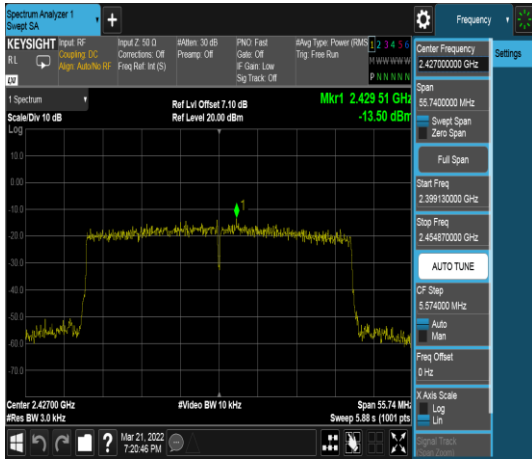

IEEE 802.11 ax (HE40) mode- chain 1

CH 2422
full

CH 2422
242/61

CH 2427
full

CH 2432
full

Report No.: TMWK2201000140KR

Report No.: TMWK2201000140KR

CH 2447 full