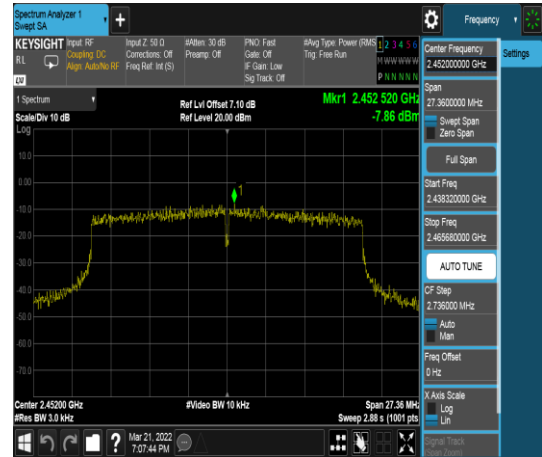

CH 2452 full