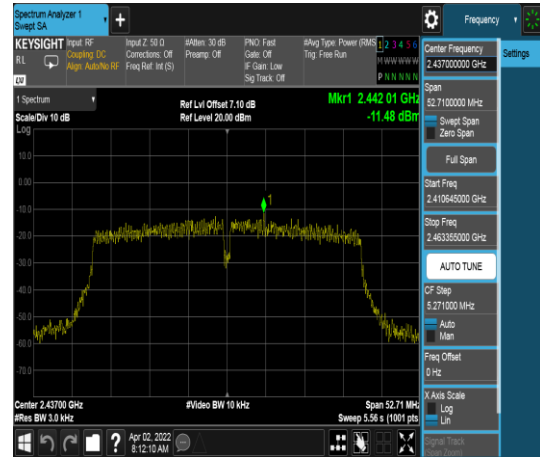

Report No.: TMWK2201000140KR

IEEE 802.11 ac (VHT40) mode- chain 1

CH 2422

CH 2437

CH 2452