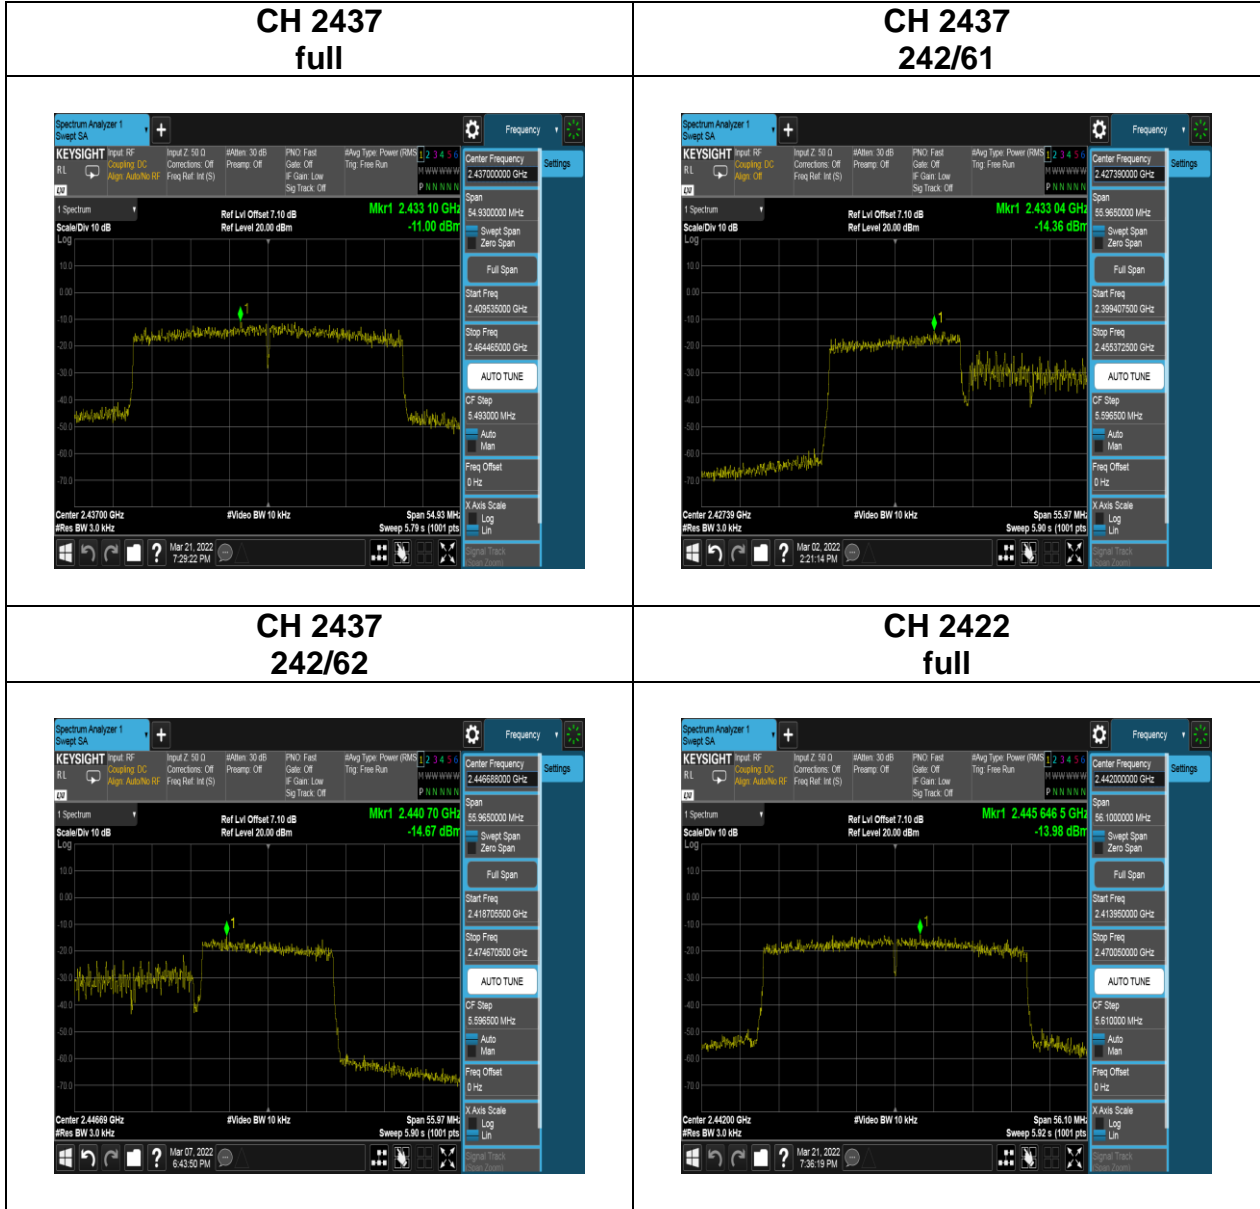

IEEE 802.11 ax (HE40) mode- chain 1

CH 2422
full

CH 2422
242/61

CH 2427
full

CH 2432
full

Report No.: TMWK2201000140KR

Report No.: TMWK2201000140KR

CH 2447 full