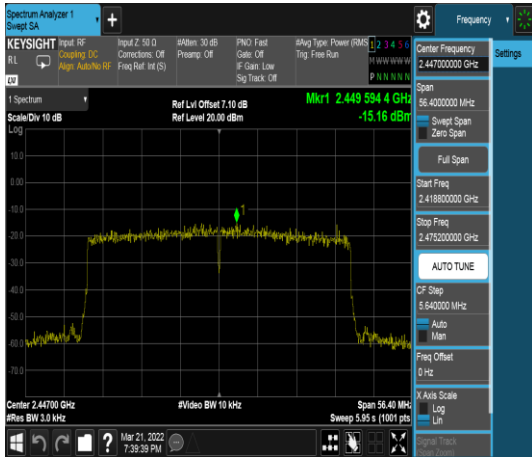

IEEE 802.11 ax (HE40) mode- chain 1

CH 2422
full

CH 2422
242/61

CH 2427
full

CH 2432
full

Report No.: TMWK2201000140KR

Report No.: TMWK2201000140KR

CH 2447 full