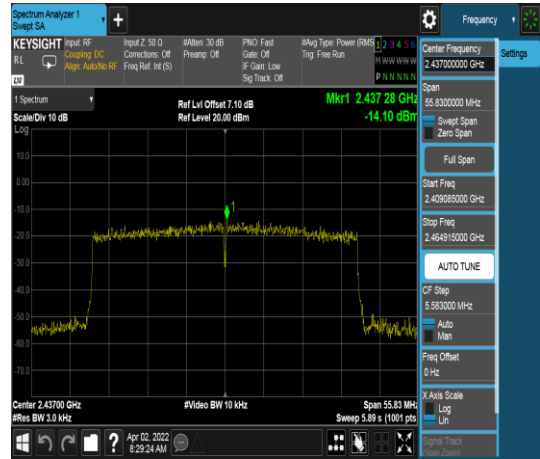

CH 2462

Report No.: TMWK2201000140KR

IEEE 802.11 ax (HE40) mode- chain 0

CH 2422

CH 2437

CH 2452

Report No.: TMWK2201000140KR

Report No.: TMWK2201000140KR