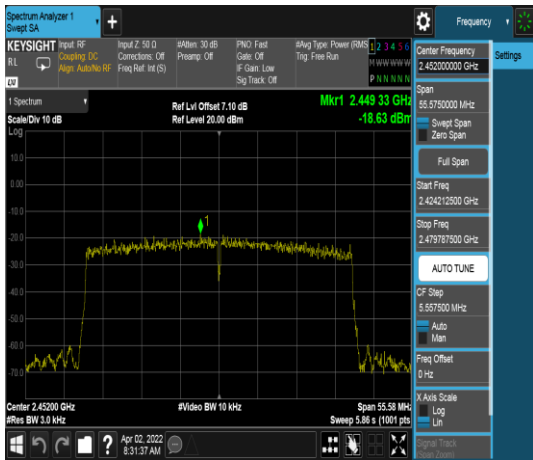

CH 2462

Report No.: TMWK2201000140KR

IEEE 802.11 ax (HE40) mode- chain 0

CH 2422

CH 2437

CH 2452

Report No.: TMWK2201000140KR

Report No.: TMWK2201000140KR