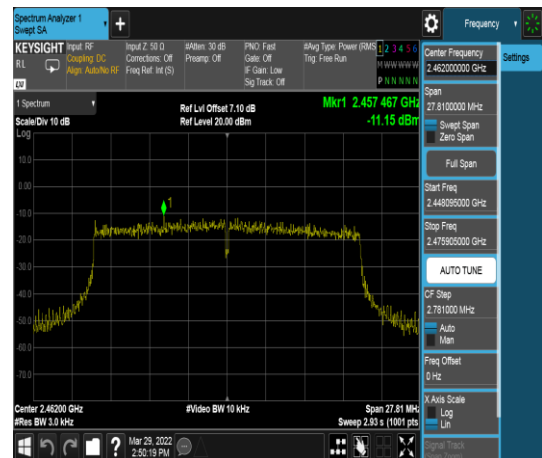

CH 2462 full