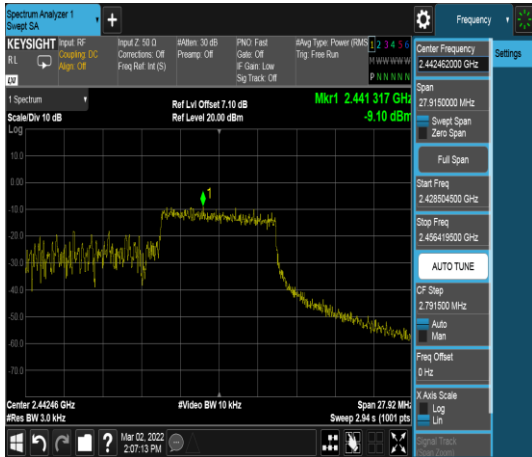

Report No.: TMWK2201000140KR

CH 2437 106/54