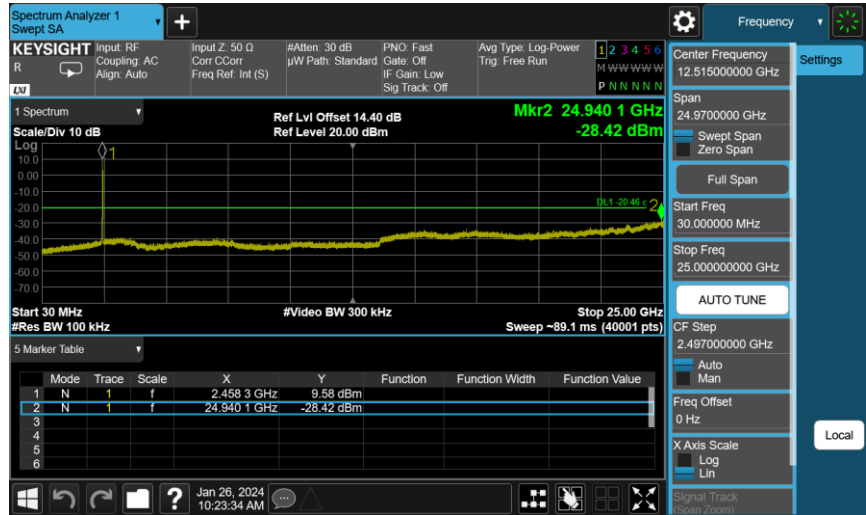

Appendix B. Test Plots

Duty cycle

802.11n VHT20

802.11n VHT40

Out of Band Conducted Spurious Emission

802.11n VHT20_ANT-0

802.11n VHT20_ANT-0

2457 MHz