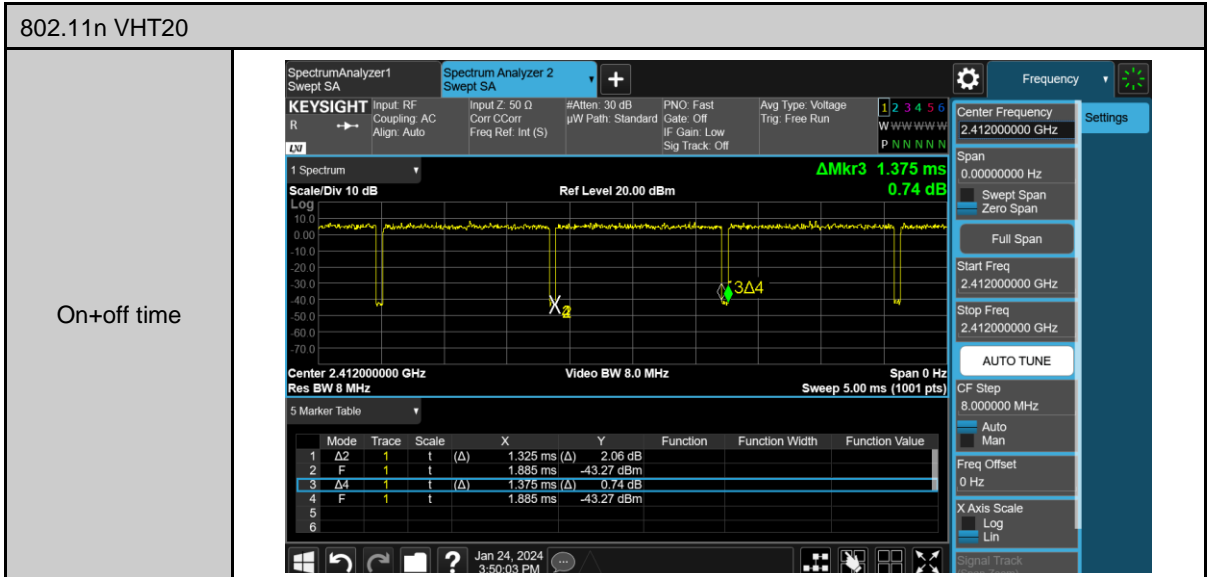

Appendix B. Test Plots

Duty cycle

802.11n VHT20

802.11n VHT40

Out of Band Conducted Spurious Emission

802.11n VHT20_ANT-0

802.11n VHT20_ANT-0

2457 MHz

2462 MHz

802.11n VHT40_ANT-0