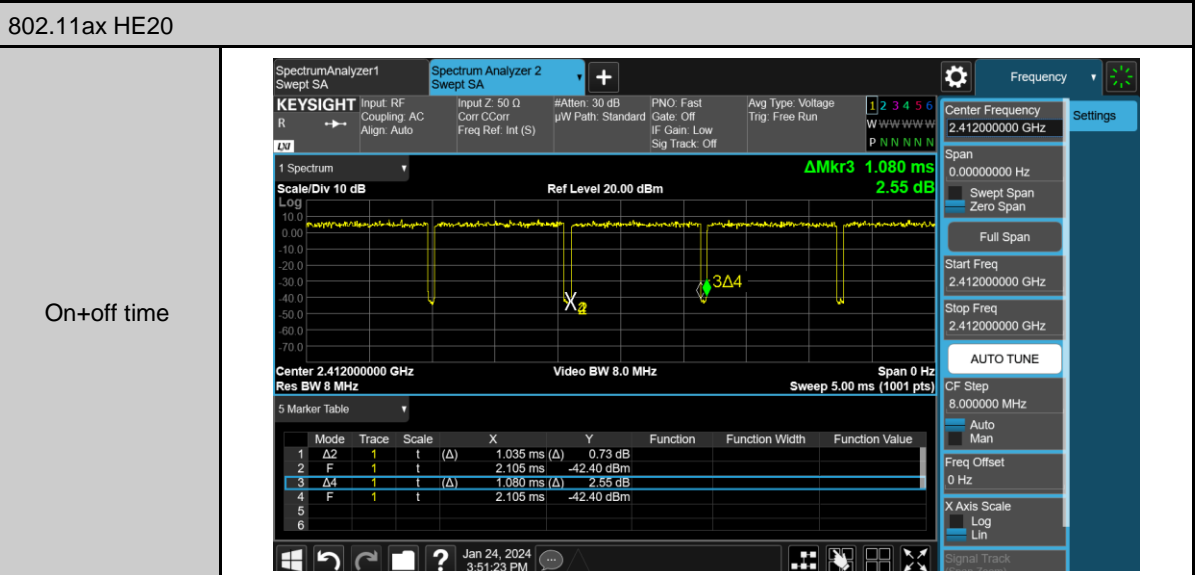

Appendix B. Test Plots

Duty cycle

802.11n VHT20

802.11n VHT40

Out of Band Conducted Spurious Emission

802.11n VHT20_ANT-0

802.11n VHT20_ANT-0

2457 MHz

2462 MHz

802.11n VHT40_ANT-0