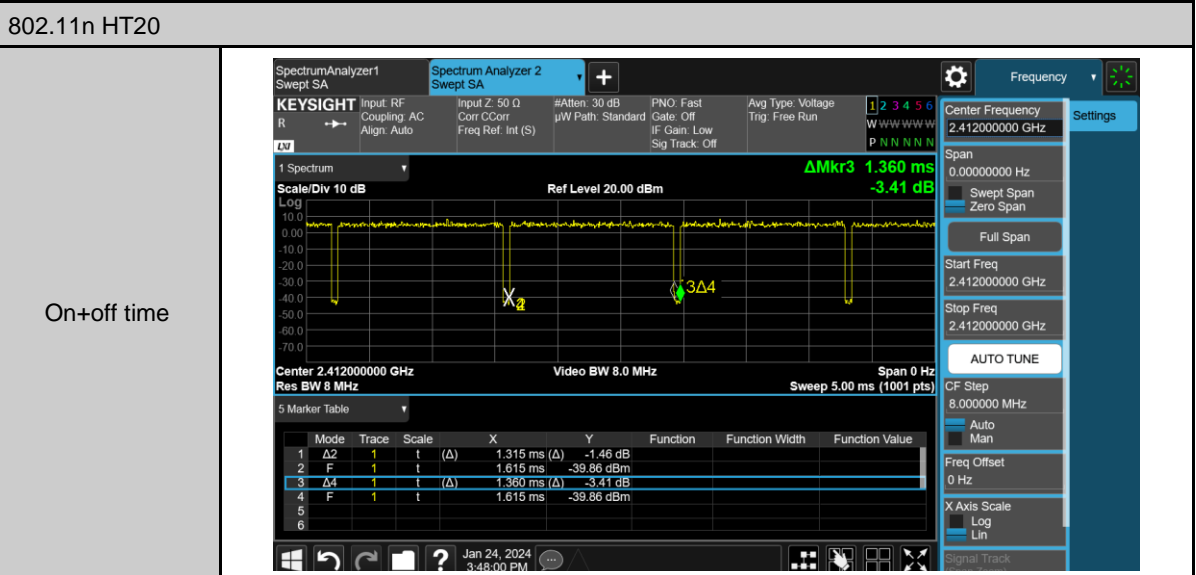

Appendix B. Test Plots

Duty cycle

802.11n VHT20

802.11n VHT40

Out of Band Conducted Spurious Emission

802.11n VHT20_ANT-0

802.11n VHT20_ANT-0

2457 MHz

2462 MHz

802.11n VHT40_ANT-0