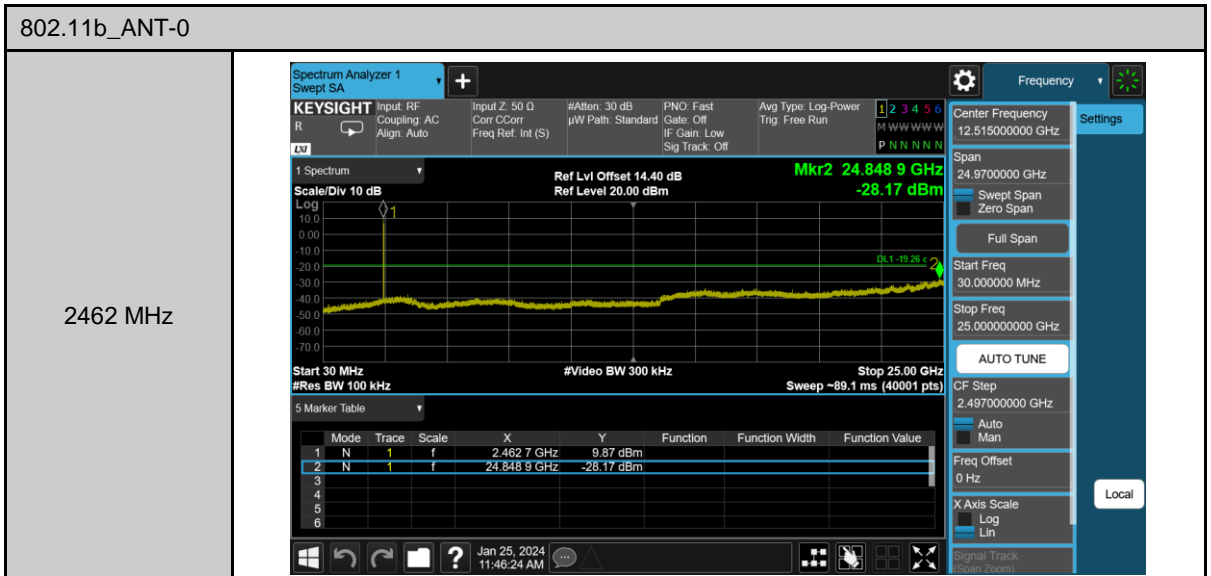

Appendix B. Test Plots

Duty cycle

802.11n VHT20

802.11n VHT40

Out of Band Conducted Spurious Emission

802.11n VHT20_ANT-0

802.11n VHT20_ANT-0

2457 MHz

2462 MHz

802.11n VHT40_ANT-0