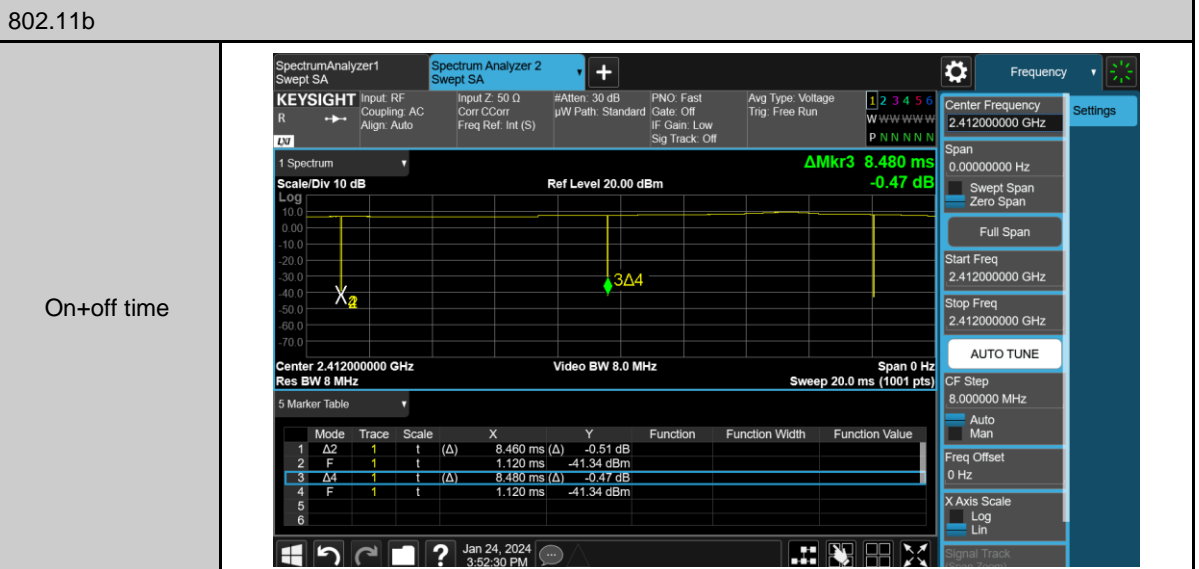

Appendix B. Test Plots

Duty cycle

802.11n VHT20

802.11n VHT40

Out of Band Conducted Spurious Emission

802.11n VHT20_ANT-0

802.11n VHT20_ANT-0

2457 MHz

2462 MHz

802.11n VHT40_ANT-0