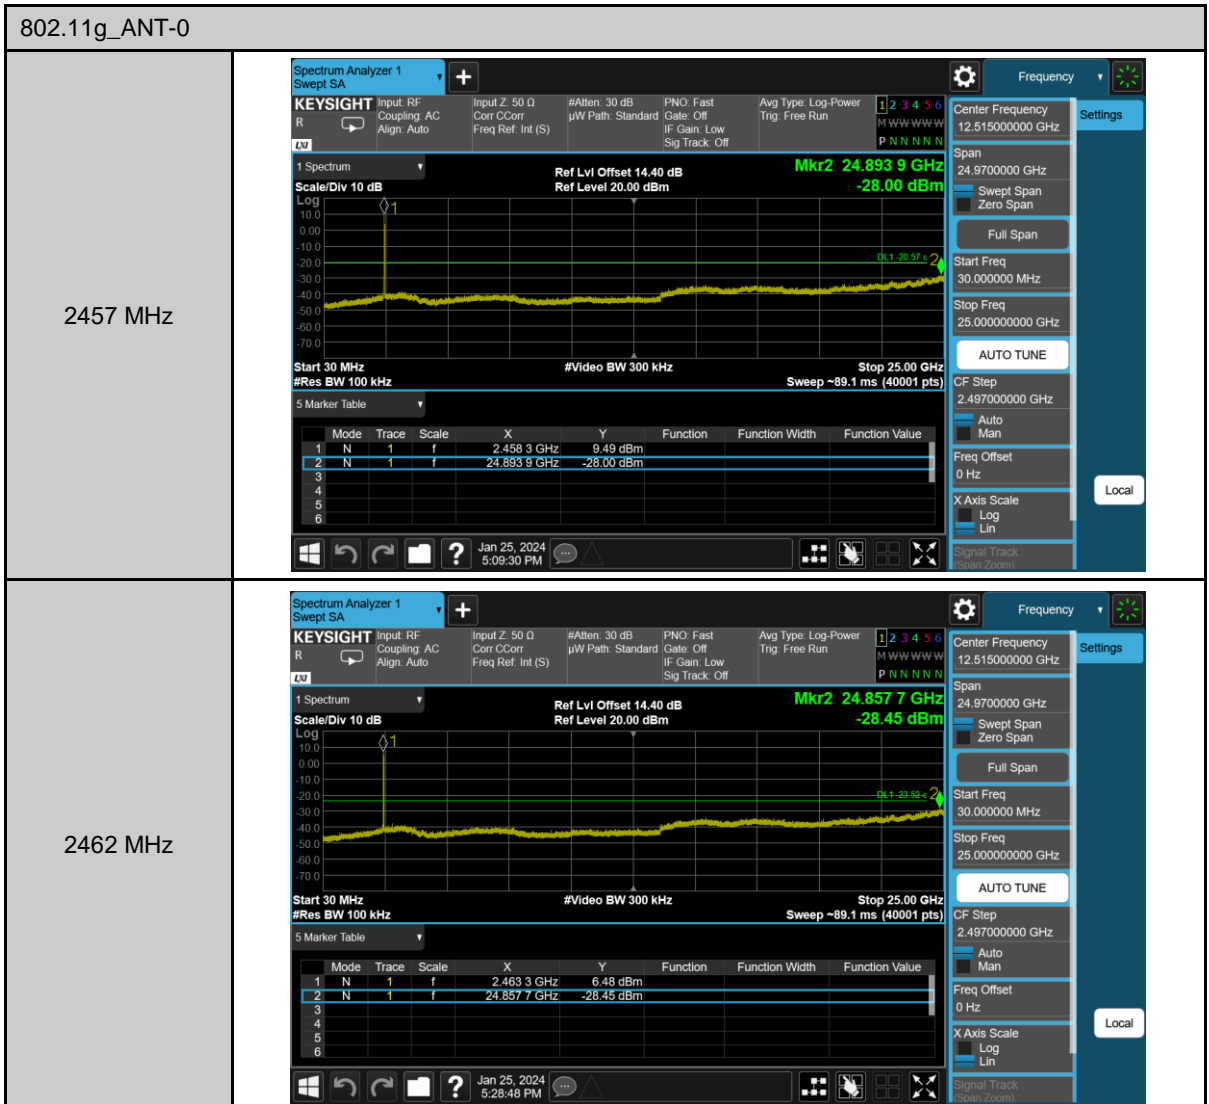

Appendix B. Test Plots

Duty cycle

802.11n VHT20

802.11n VHT40

Out of Band Conducted Spurious Emission

802.11n VHT20_ANT-0

802.11n VHT20_ANT-0

2457 MHz

2462 MHz

802.11n VHT40_ANT-0