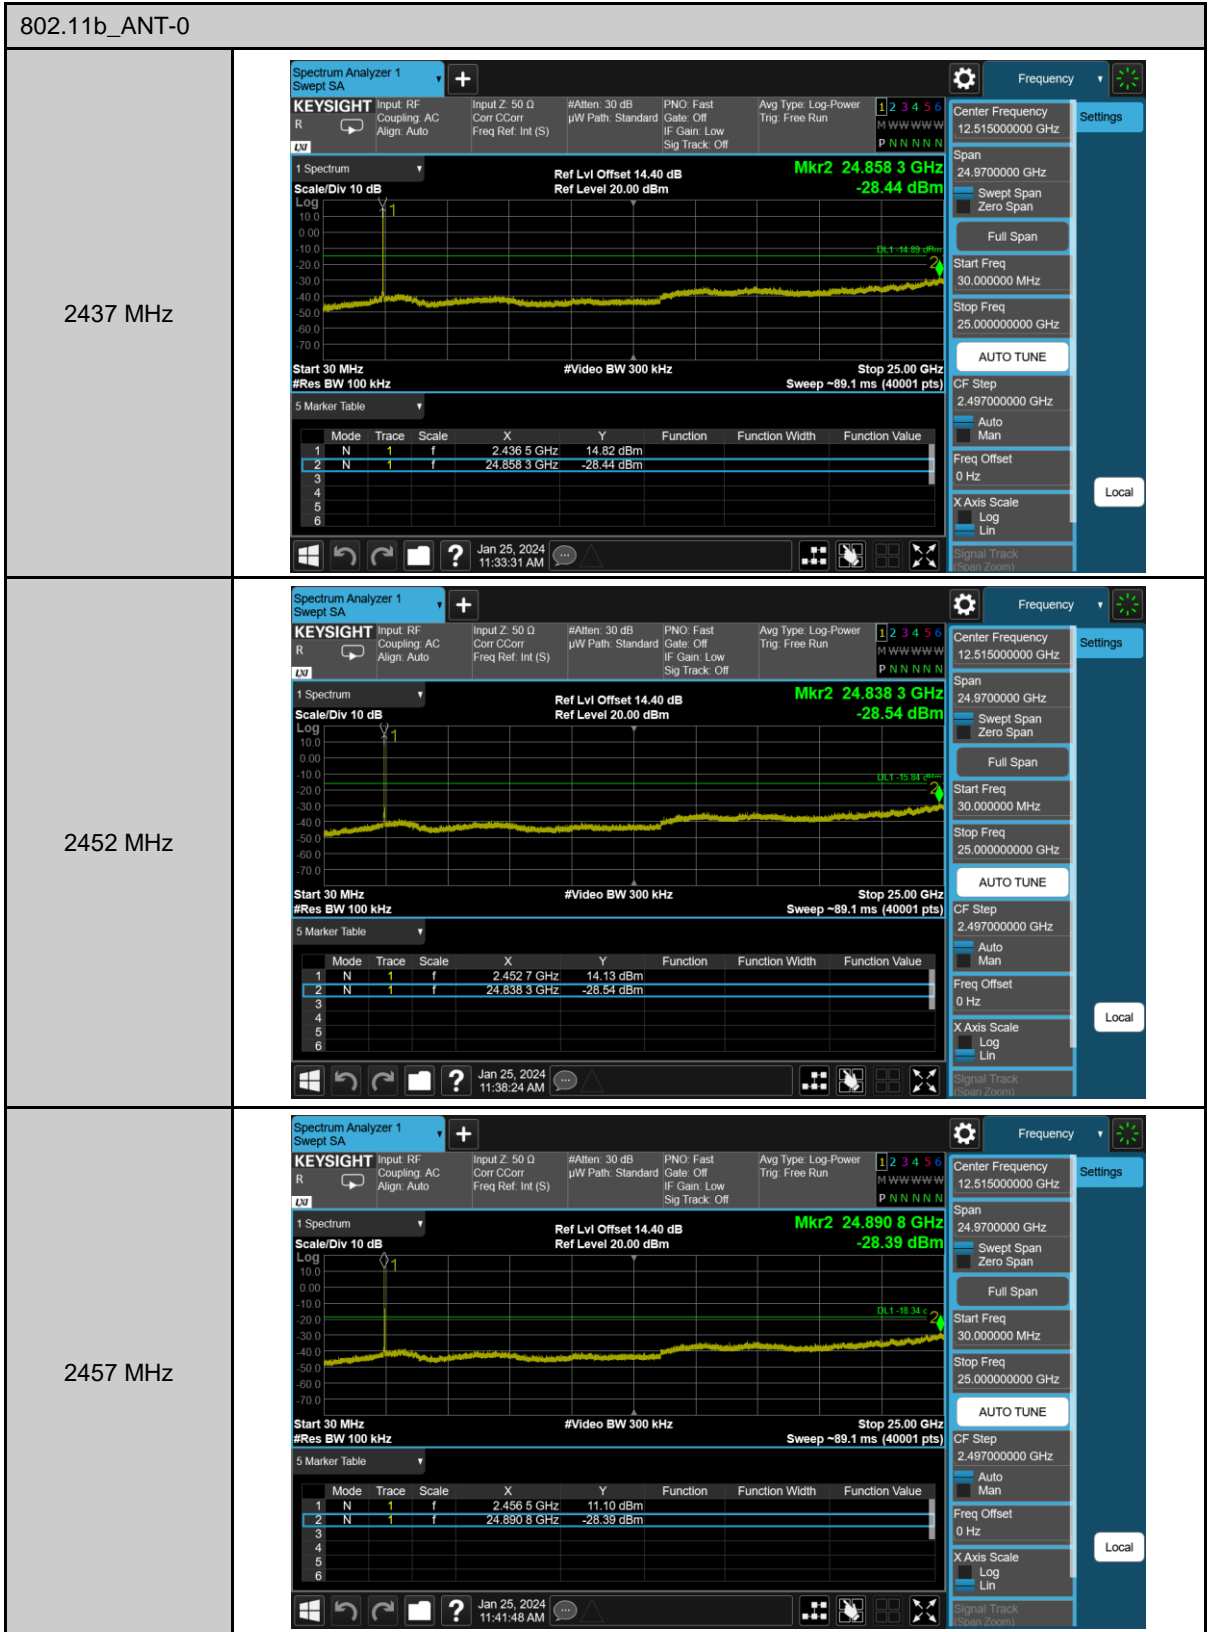

Appendix B. Test Plots

Duty cycle

802.11n VHT20

802.11n VHT40

Out of Band Conducted Spurious Emission

802.11n VHT20_ANT-0

802.11n VHT20_ANT-0

2457 MHz

2462 MHz

802.11n VHT40_ANT-0