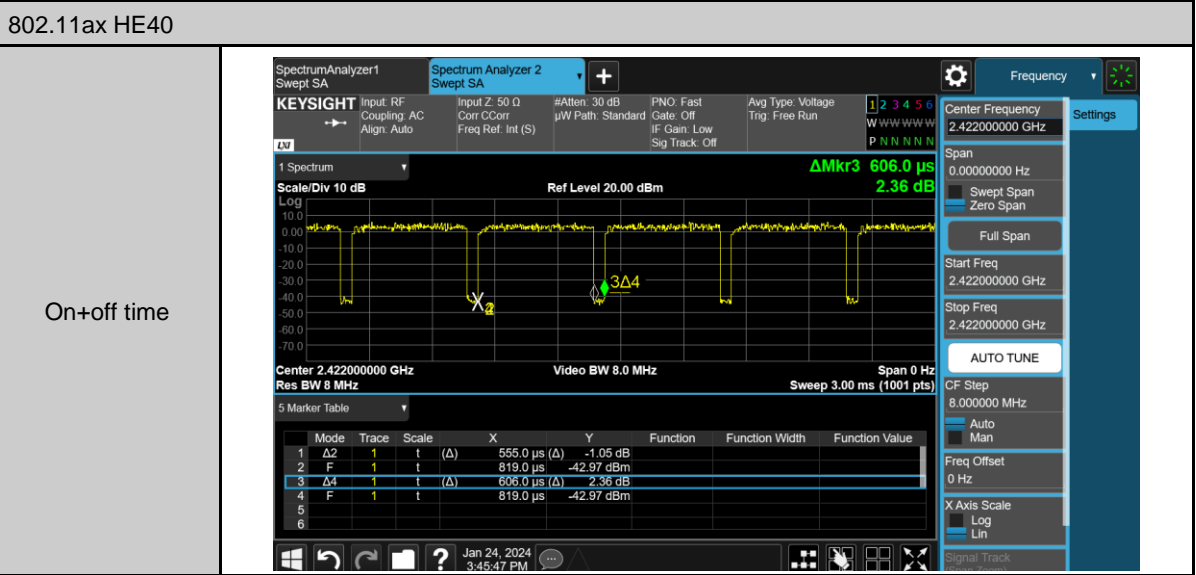

Appendix B. Test Plots

Duty cycle

802.11n VHT20

802.11n VHT40

Out of Band Conducted Spurious Emission

802.11n VHT20_ANT-0

802.11n VHT20_ANT-0

2457 MHz

2462 MHz

802.11n VHT40_ANT-0