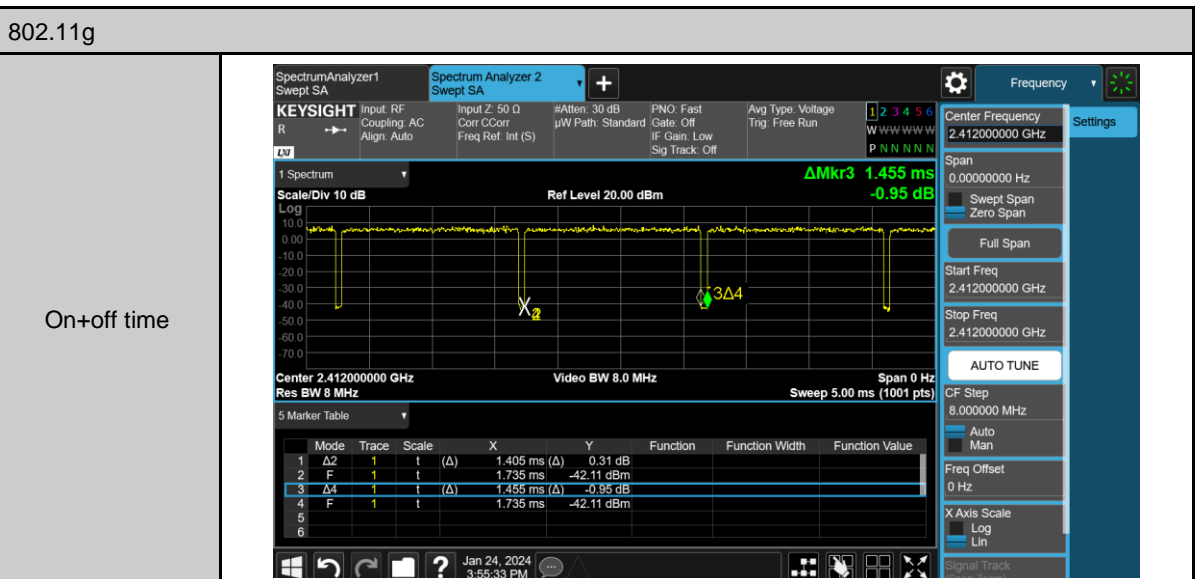

Appendix B. Test Plots

Duty cycle

802.11n VHT20

802.11n VHT40

Out of Band Conducted Spurious Emission

802.11n VHT20_ANT-0

802.11n VHT20_ANT-0

2457 MHz

2462 MHz

802.11n VHT40_ANT-0