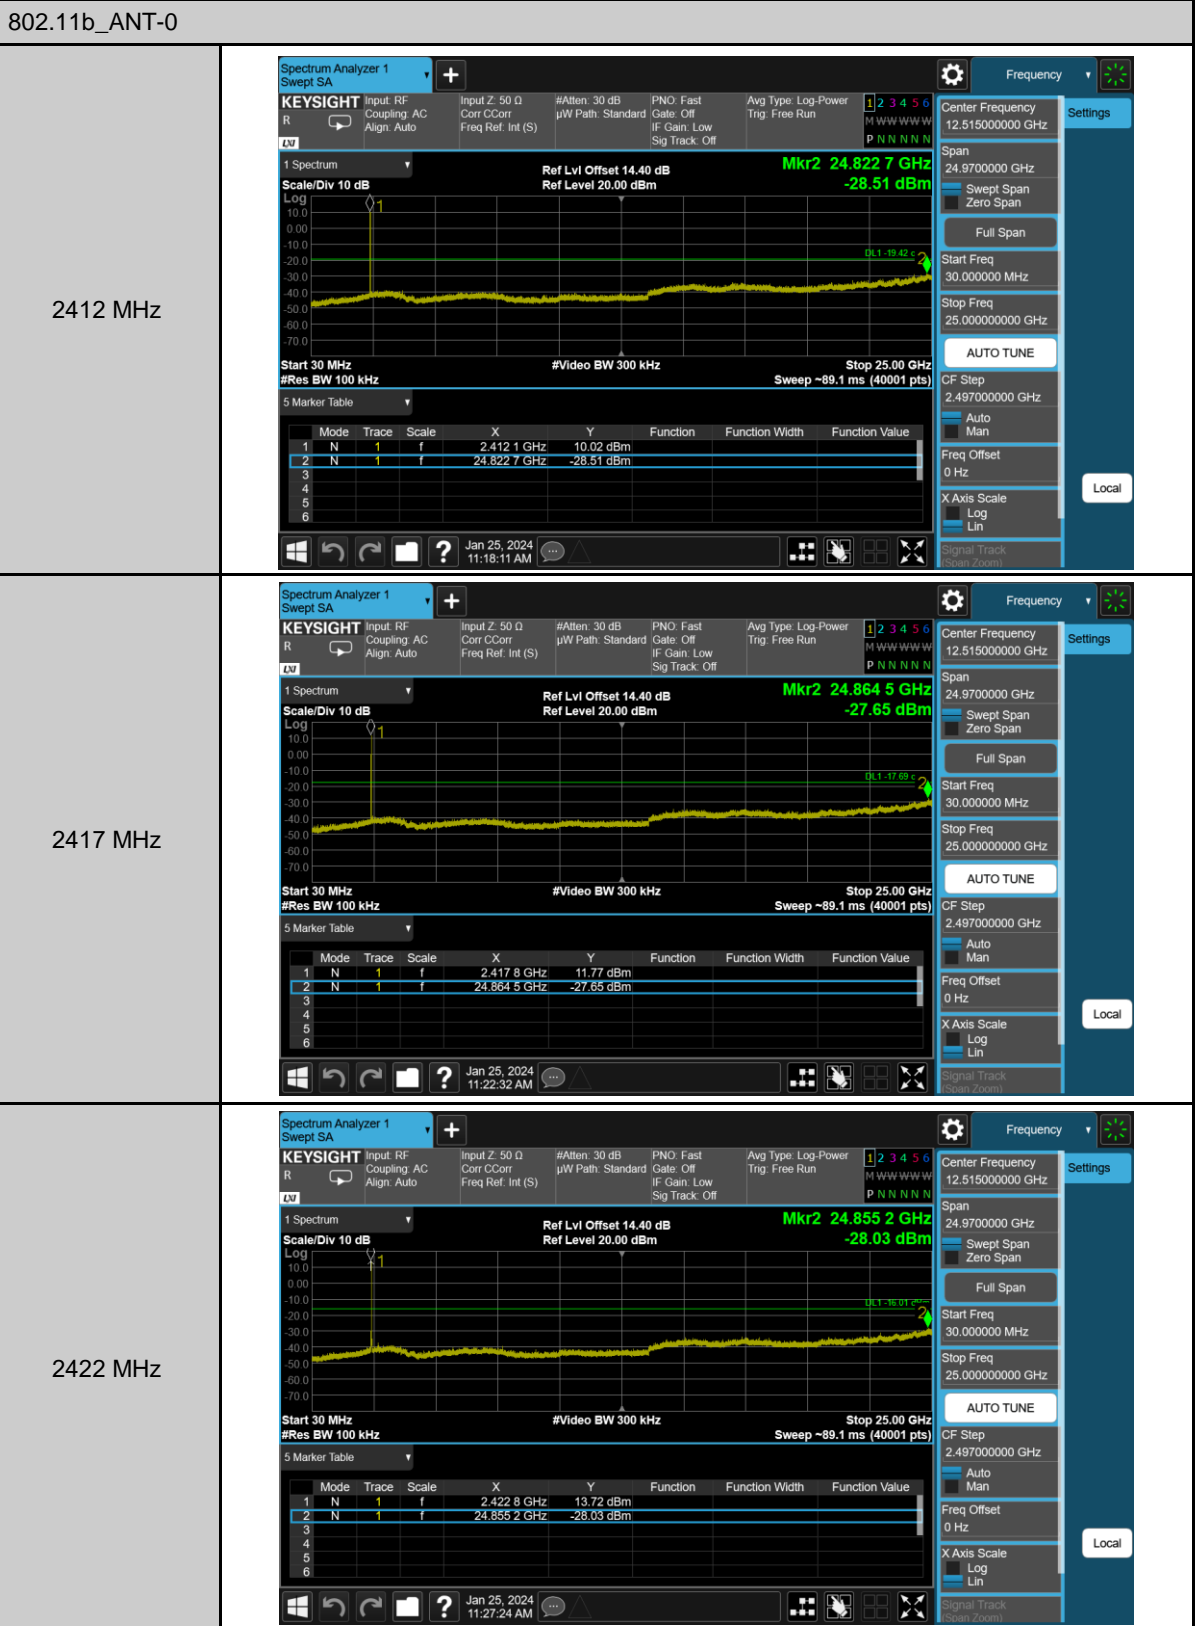

Appendix B. Test Plots

Duty cycle

802.11n VHT20

802.11n VHT40

Out of Band Conducted Spurious Emission

802.11n VHT20_ANT-0

802.11n VHT20_ANT-0

2457 MHz

2462 MHz

802.11n VHT40_ANT-0