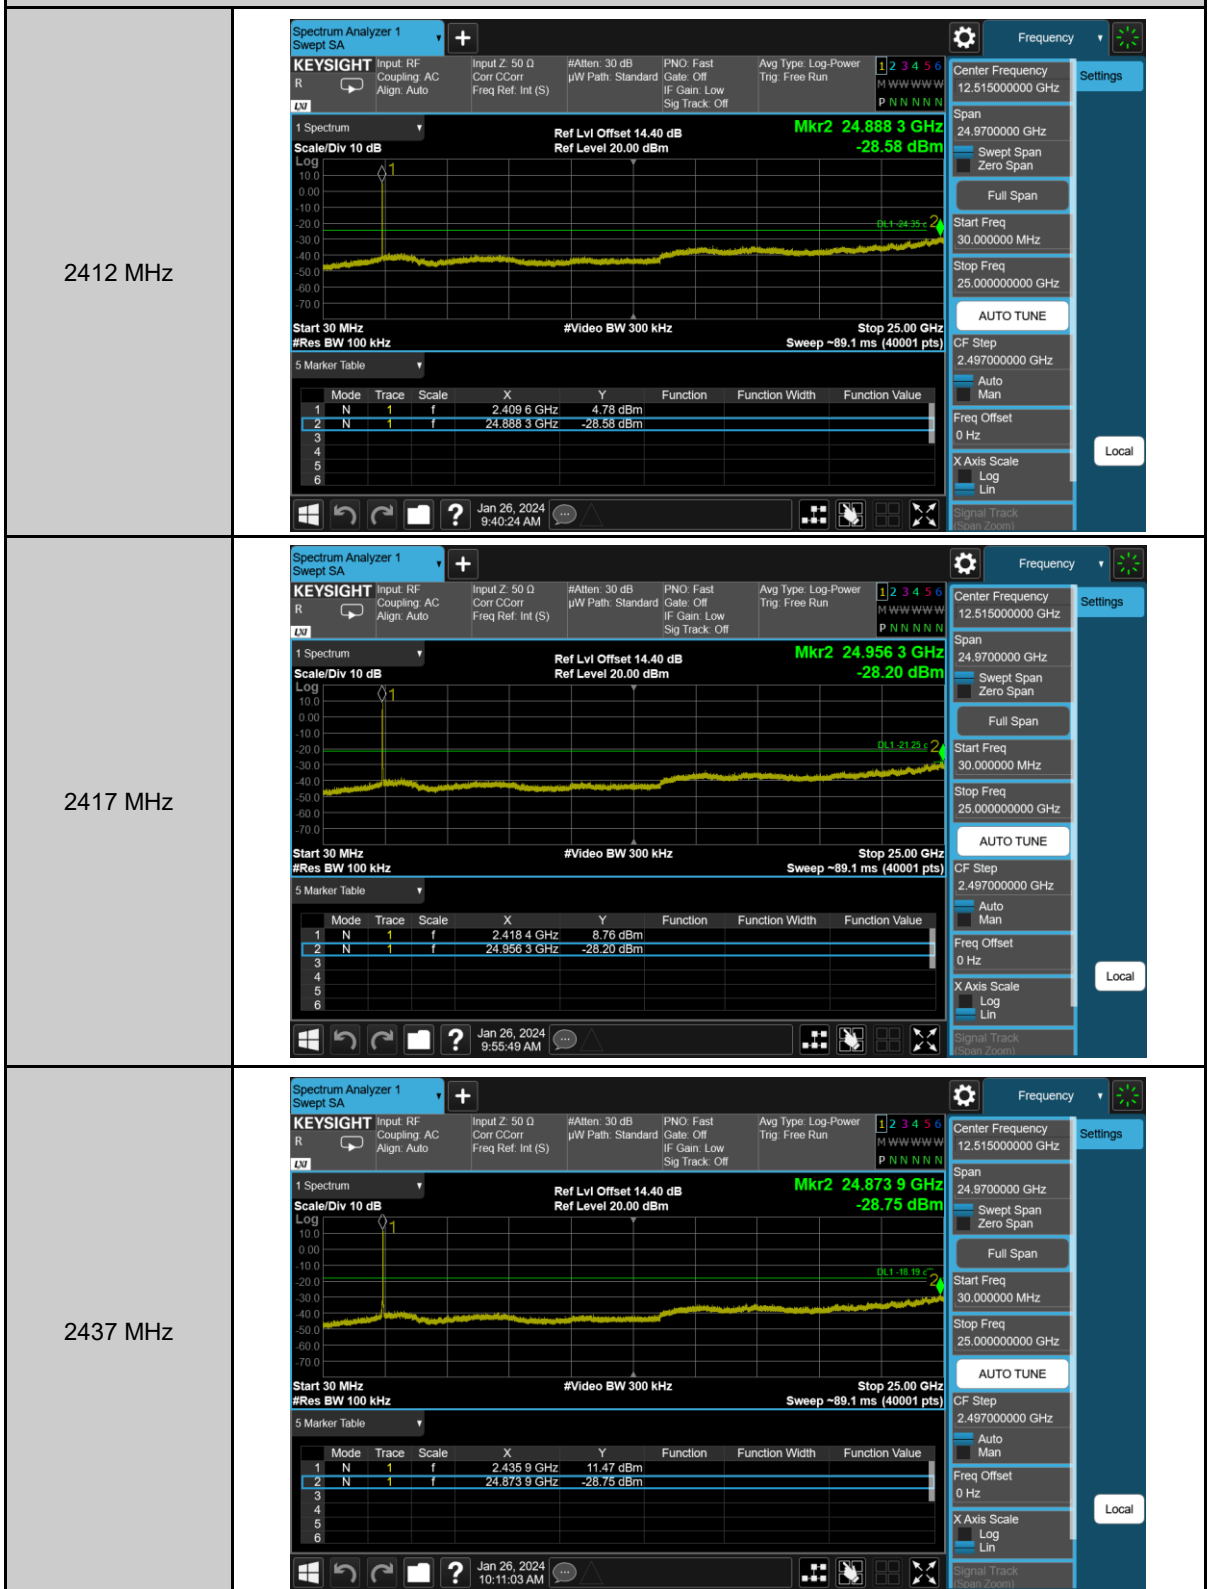

Appendix B. Test Plots

Duty cycle

802.11n VHT20

802.11n VHT40

Out of Band Conducted Spurious Emission

802.11n VHT20_ANT-0

802.11n VHT20_ANT-0

2457 MHz

2462 MHz

802.11n VHT40_ANT-0