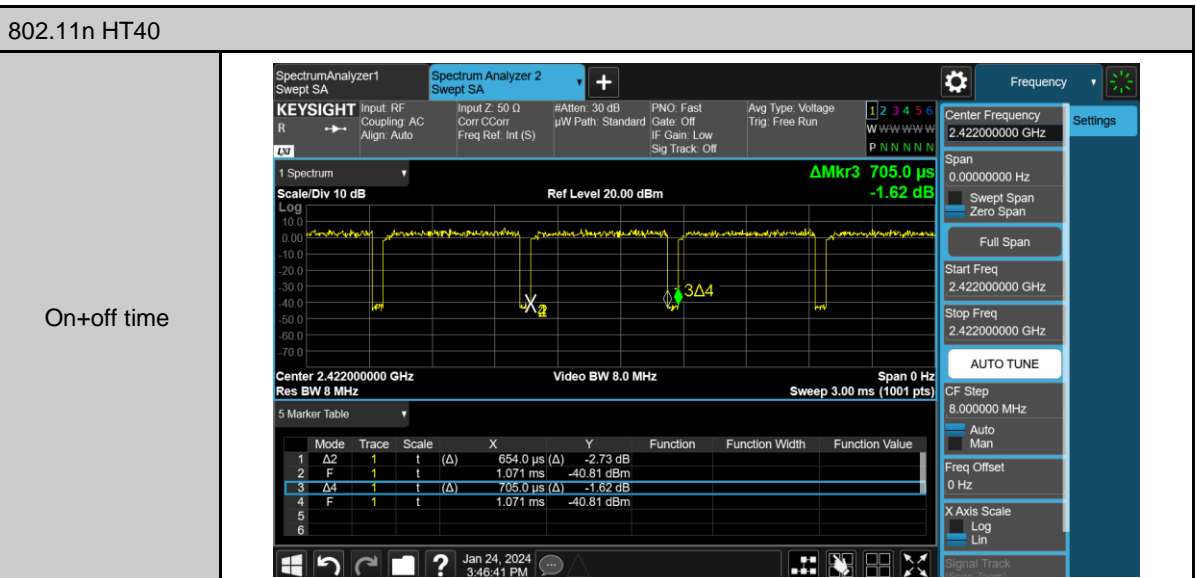

Appendix B. Test Plots

Duty cycle

802.11n VHT20

802.11n VHT40

Out of Band Conducted Spurious Emission

802.11n VHT20_ANT-0

802.11n VHT20_ANT-0

2457 MHz

2462 MHz

802.11n VHT40_ANT-0