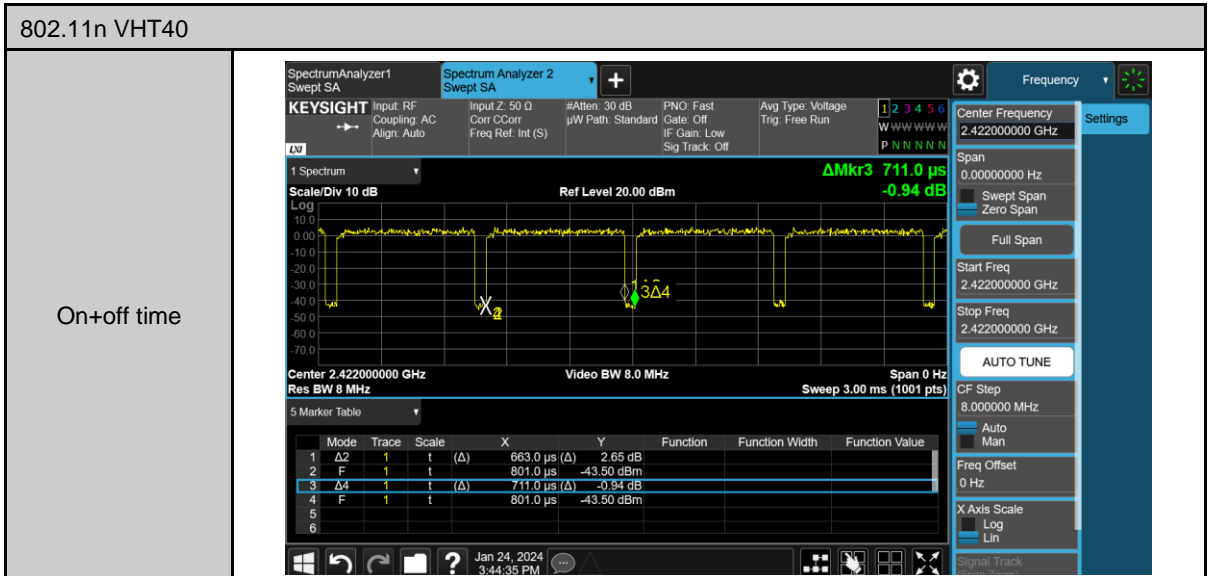

Appendix B. Test Plots

Duty cycle

802.11n VHT20

802.11n VHT40

Out of Band Conducted Spurious Emission

802.11n VHT20_ANT-0

802.11n VHT20_ANT-0

2457 MHz

2462 MHz

802.11n VHT40_ANT-0