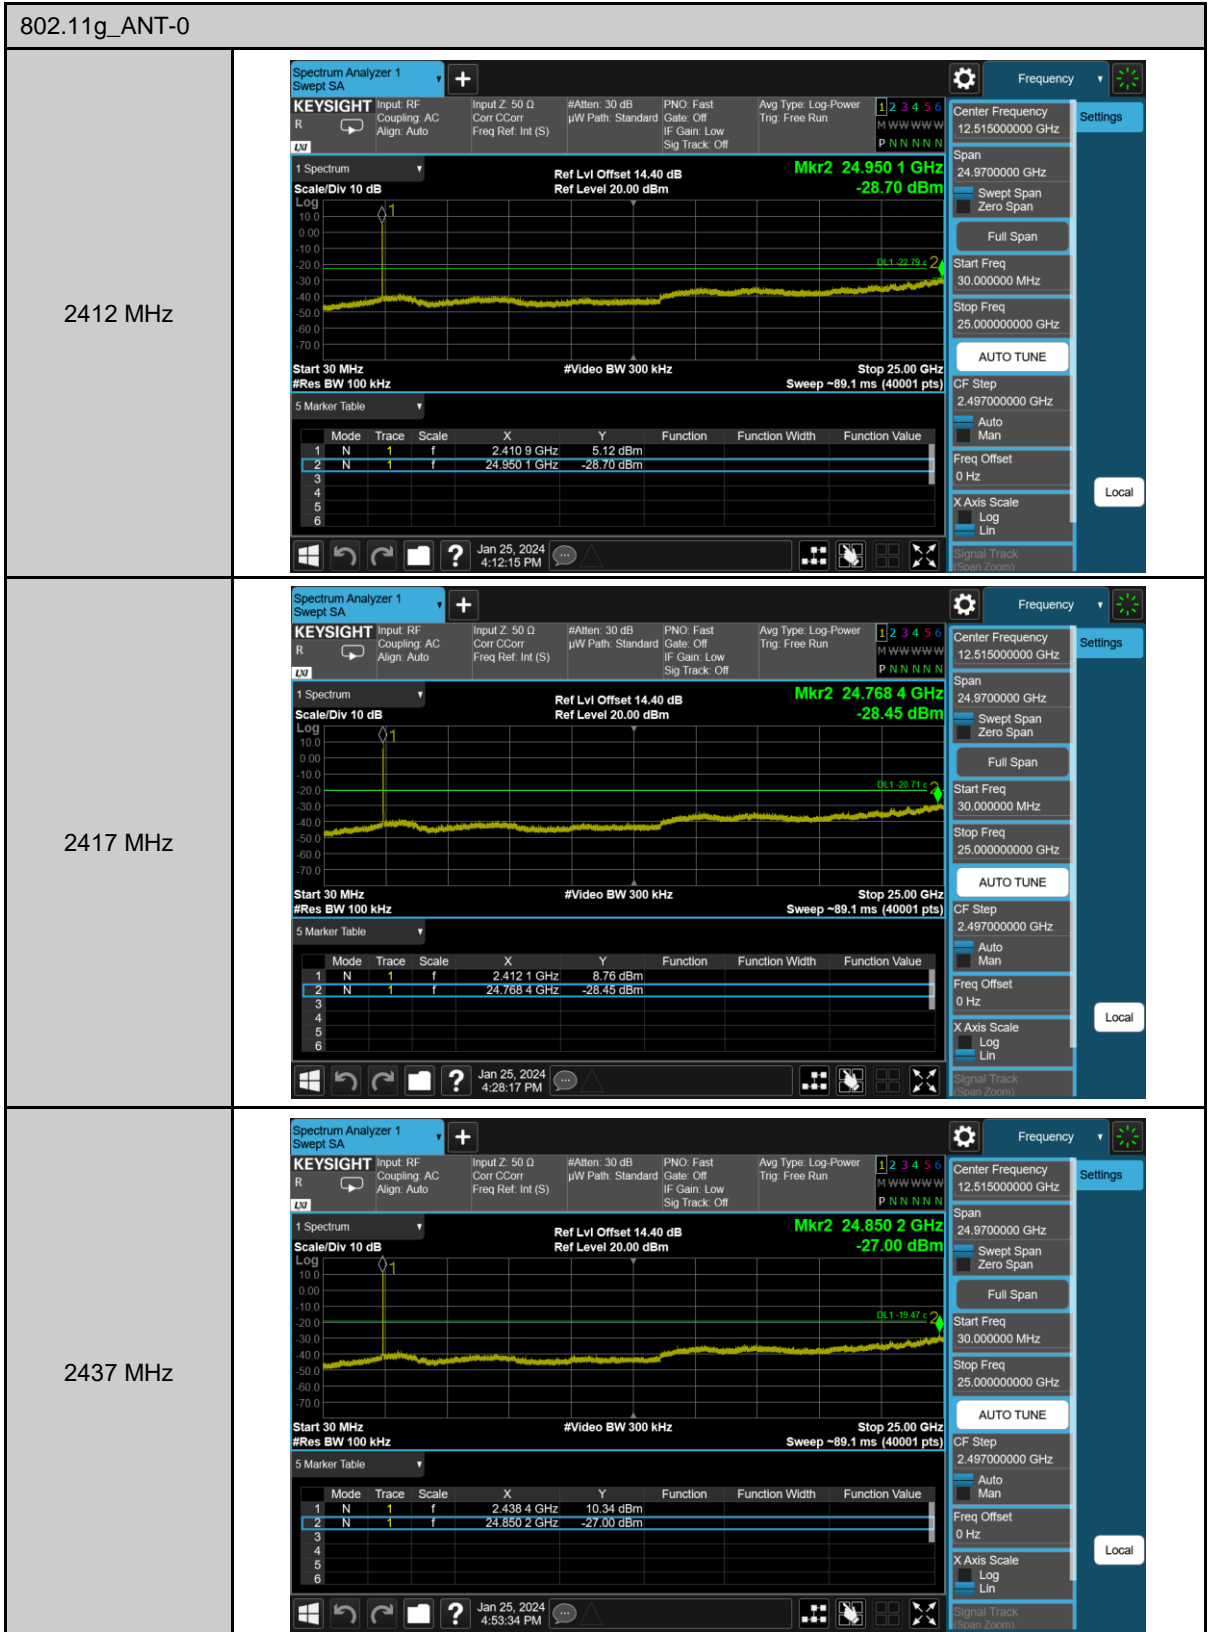

Appendix B. Test Plots

Duty cycle

802.11n VHT20

802.11n VHT40

Out of Band Conducted Spurious Emission

802.11n VHT20_ANT-0

802.11n VHT20_ANT-0

2457 MHz

2462 MHz

802.11n VHT40_ANT-0