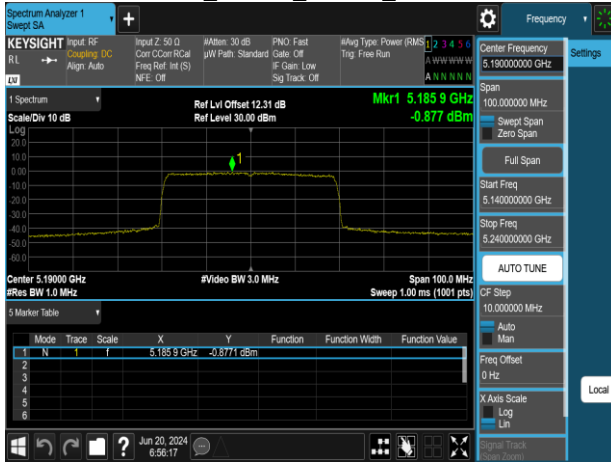

802.11ax\_20MHz\_Chain1\_5700MHz

802.11ax\_20MHz\_Chain1\_5825MHz

Report No.: TMWK2309003309KR

802.11ax\_40MHz\_Chain0\_5190MHz

802.11ax\_40MHz\_Chain0\_5310MHz

802.11ax\_40MHz\_Chain0\_5230MHz

802.11ax\_40MHz\_Chain0\_5510MHz