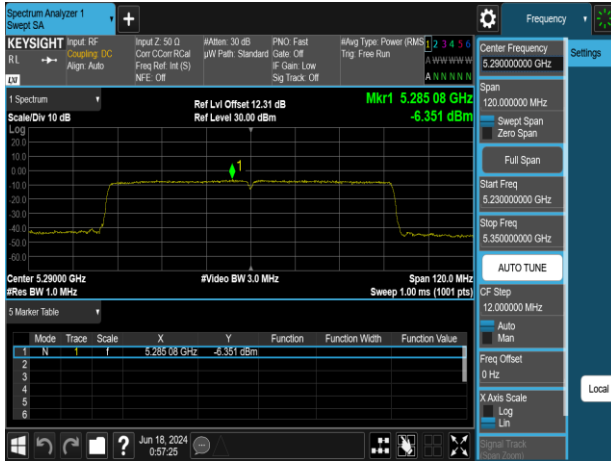

802.11n\_40MHz\_Chain1\_5310MHz

802.11n\_40MHz\_Chain1\_5670MHz

802.11n\_40MHz\_Chain1\_5510MHz

802.11n\_40MHz\_Chain1\_5755MHz

802.11n\_40MHz\_Chain1\_5550MHz

802.11n\_40MHz\_Chain1\_5795MHz

Report No.: TMWK2309003309KR

802.11ac\_80MHz\_Chain0\_5210MHz

802.11ac\_80MHz\_Chain0\_5610MHz

802.11ac\_80MHz\_Chain0\_5290MHz

802.11ac\_80MHz\_Chain0\_5775MHz

802.11ac\_80MHz\_Chain0\_5530MHz

Report No.: TMWK2309003309KR

802.11ac\_80MHz\_Chain1\_5210MHz