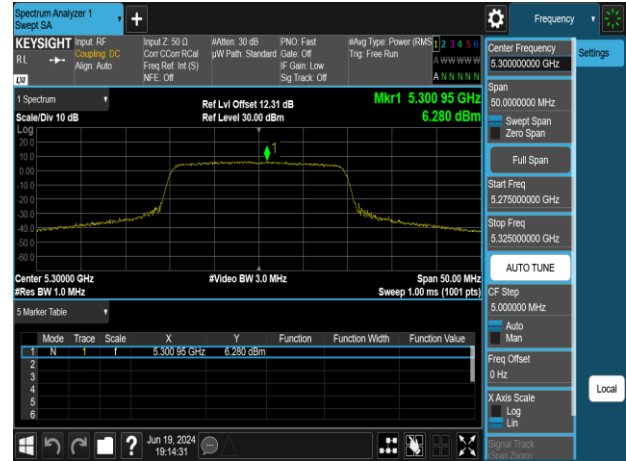

802.11ac\_160MHz\_Chain0\_5570MHz

802.11ac\_160MHz\_Chain1\_5570MHz

Report No.: TMWK2309003309KR

802.11ax\_20MHz\_Chain0\_5180MHz

802.11ax\_20MHz\_Chain0\_5260MHz

802.11ax\_20MHz\_Chain0\_5220MHz

802.11ax\_20MHz\_Chain0\_5300MHz

802.11ax\_20MHz\_Chain0\_5240MHz

802.11ax\_20MHz\_Chain0\_5320MHz

Report No.: TMWK2309003309KR

802.11ax\_20MHz\_Chain0\_5500MHz

802.11ax\_20MHz\_Chain0\_5745MHz

802.11ax\_20MHz\_Chain0\_5580MHz

802.11ax\_20MHz\_Chain0\_5785MHz