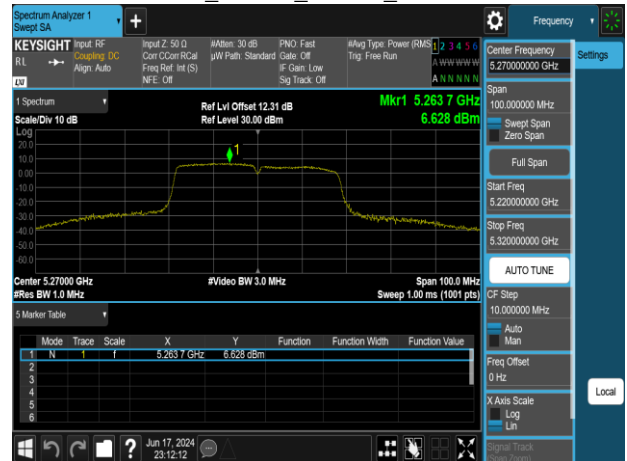

Report No.: TMWK2309003309KR

802.11n\_40MHz\_Chain0\_5190MHz

802.11n\_40MHz\_Chain0\_5310MHz

802.11n\_40MHz\_Chain0\_5230MHz

802.11n\_40MHz\_Chain0\_5510MHz

802.11n\_40MHz\_Chain0\_5270MHz

802.11n\_40MHz\_Chain0\_5550MHz

Report No.: TMWK2309003309KR

802.11n\_40MHz\_Chain0\_5670MHz

802.11n\_40MHz\_Chain1\_5190MHz

802.11n\_40MHz\_Chain0\_5755MHz

802.11n\_40MHz\_Chain1\_5230MHz

802.11n\_40MHz\_Chain0\_5795MHz

802.11n\_40MHz\_Chain1\_5270MHz

802.11n\_40MHz\_Chain1\_5310MHz

802.11n\_40MHz\_Chain1\_5670MHz

802.11n\_40MHz\_Chain1\_5510MHz

802.11n\_40MHz\_Chain1\_5755MHz

802.11n\_40MHz\_Chain1\_5550MHz

802.11n\_40MHz\_Chain1\_5795MHz

Report No.: TMWK2309003309KR

802.11ac\_80MHz\_Chain0\_5210MHz

802.11ac\_80MHz\_Chain0\_5610MHz

802.11ac\_80MHz\_Chain0\_5290MHz

802.11ac\_80MHz\_Chain0\_5775MHz

802.11ac\_80MHz\_Chain0\_5530MHz

Report No.: TMWK2309003309KR

802.11ac\_80MHz\_Chain1\_5210MHz