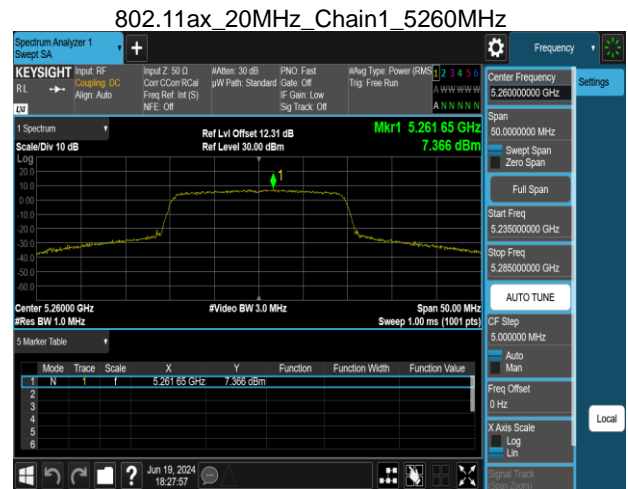

802.11ax\_20MHz\_Chain0\_5240MHz

802.11ax\_20MHz\_Chain0\_5320MHz

Report No.: TMWK2309003309KR

802.11ax\_20MHz\_Chain0\_5500MHz

802.11ax\_20MHz\_Chain0\_5745MHz

802.11ax\_20MHz\_Chain0\_5580MHz

802.11ax\_20MHz\_Chain0\_5785MHz

802.11ax\_20MHz\_Chain0\_5700MHz

802.11ax\_20MHz\_Chain0\_5825MHz

Report No.: TMWK2309003309KR

802.11ax\_20MHz\_Chain1\_5500MHz

802.11ax\_20MHz\_Chain1\_5745MHz

802.11ax\_20MHz\_Chain1\_5580MHz

802.11ax\_20MHz\_Chain1\_5785MHz

802.11ax\_20MHz\_Chain1\_5700MHz

802.11ax\_20MHz\_Chain1\_5825MHz

Report No.: TMWK2309003309KR

802.11ax\_40MHz\_Chain0\_5190MHz

802.11ax\_40MHz\_Chain0\_5310MHz

802.11ax\_40MHz\_Chain0\_5230MHz

802.11ax\_40MHz\_Chain0\_5510MHz