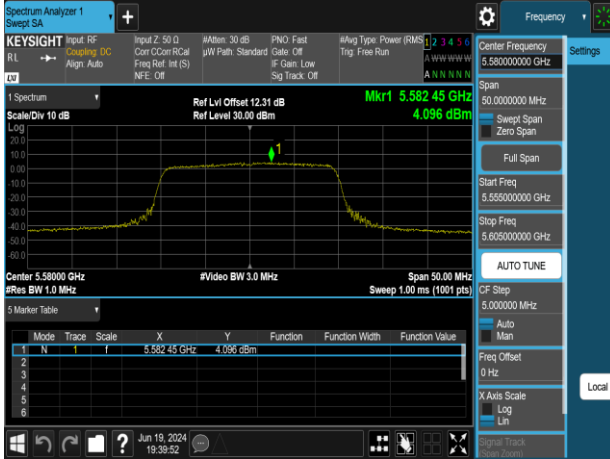

802.11ax\_20MHz\_Chain0\_5240MHz

802.11ax\_20MHz\_Chain0\_5320MHz

Report No.: TMWK2309003309KR

802.11ax\_20MHz\_Chain0\_5500MHz

802.11ax\_20MHz\_Chain0\_5745MHz

802.11ax\_20MHz\_Chain0\_5580MHz

802.11ax\_20MHz\_Chain0\_5785MHz

802.11ax\_20MHz\_Chain0\_5700MHz

802.11ax\_20MHz\_Chain0\_5825MHz

Report No.: TMWK2309003309KR

802.11ax\_20MHz\_Chain1\_5500MHz

802.11ax\_20MHz\_Chain1\_5745MHz

802.11ax\_20MHz\_Chain1\_5580MHz

802.11ax\_20MHz\_Chain1\_5785MHz

802.11ax\_20MHz\_Chain1\_5700MHz

802.11ax\_20MHz\_Chain1\_5825MHz

Report No.: TMWK2309003309KR

802.11ax\_40MHz\_Chain0\_5190MHz

802.11ax\_40MHz\_Chain0\_5310MHz

802.11ax\_40MHz\_Chain0\_5230MHz

802.11ax\_40MHz\_Chain0\_5510MHz