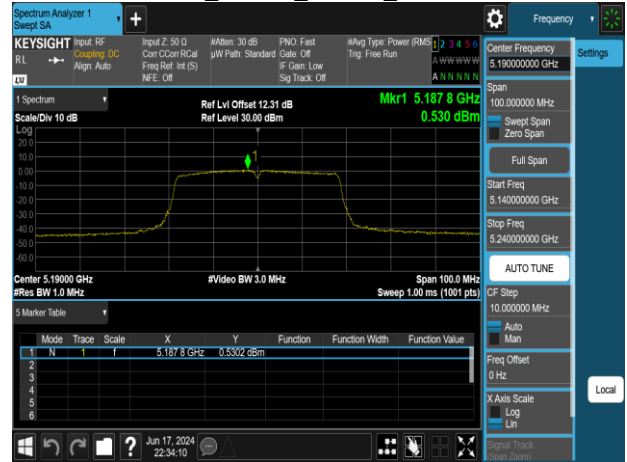

Report No.: TMWK2309003309KR

802.11n\_40MHz\_Chain0\_5190MHz

802.11n\_40MHz\_Chain0\_5310MHz

802.11n\_40MHz\_Chain0\_5230MHz

802.11n\_40MHz\_Chain0\_5510MHz

802.11n\_40MHz\_Chain0\_5270MHz

802.11n\_40MHz\_Chain0\_5550MHz

Report No.: TMWK2309003309KR

802.11n\_40MHz\_Chain0\_5670MHz

802.11n\_40MHz\_Chain1\_5190MHz

802.11n\_40MHz\_Chain0\_5755MHz

802.11n\_40MHz\_Chain1\_5230MHz

802.11n\_40MHz\_Chain0\_5795MHz

802.11n\_40MHz\_Chain1\_5270MHz