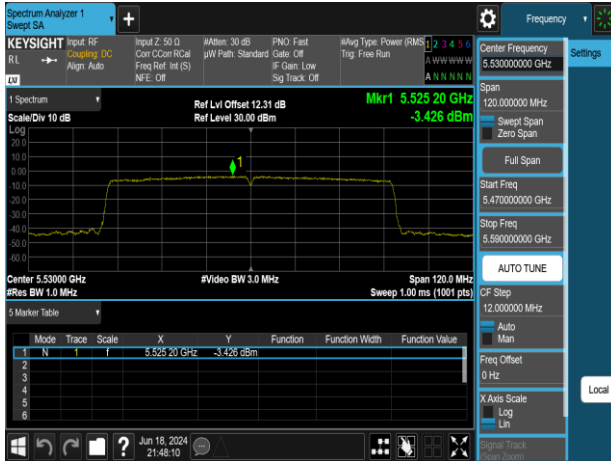

802.11ac\_80MHz\_Chain0\_5210MHz

802.11ac\_80MHz\_Chain0\_5610MHz

802.11ac\_80MHz\_Chain0\_5290MHz

802.11ac\_80MHz\_Chain0\_5775MHz

802.11ac\_80MHz\_Chain0\_5530MHz

Report No.: TMWK2309003309KR

802.11ac\_80MHz\_Chain1\_5210MHz

802.11ac\_80MHz\_Chain1\_5610MHz

802.11ac\_80MHz\_Chain1\_5290MHz

802.11ac\_80MHz\_Chain1\_5775MHz

802.11ac\_80MHz\_Chain1\_5530MHz

Report No.: TMWK2309003309KR

802.11ac\_160MHz\_Chain0\_5250MHz

802.11ac\_160MHz\_Chain1\_5250MHz