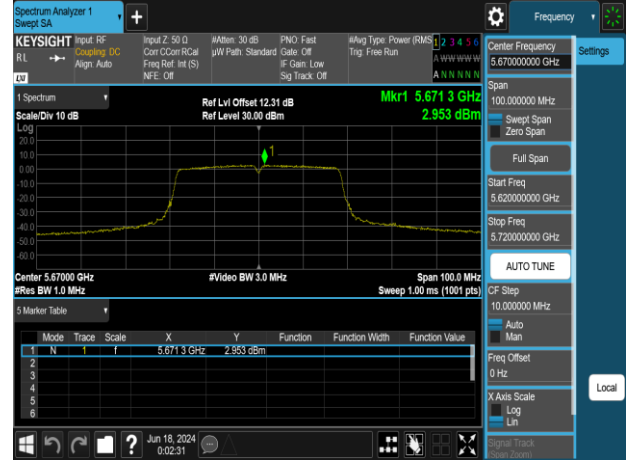

Report No.: TMWK2309003309KR

802.11n\_40MHz\_Chain0\_5670MHz

802.11n\_40MHz\_Chain1\_5190MHz

802.11n\_40MHz\_Chain0\_5755MHz

802.11n\_40MHz\_Chain1\_5230MHz

802.11n\_40MHz\_Chain0\_5795MHz

802.11n\_40MHz\_Chain1\_5270MHz

802.11n\_40MHz\_Chain1\_5310MHz

802.11n\_40MHz\_Chain1\_5670MHz

802.11n\_40MHz\_Chain1\_5510MHz

802.11n\_40MHz\_Chain1\_5755MHz

802.11n\_40MHz\_Chain1\_5550MHz

802.11n\_40MHz\_Chain1\_5795MHz

Report No.: TMWK2309003309KR

802.11ac\_80MHz\_Chain0\_5210MHz

802.11ac\_80MHz\_Chain0\_5610MHz

802.11ac\_80MHz\_Chain0\_5290MHz

802.11ac\_80MHz\_Chain0\_5775MHz

802.11ac\_80MHz\_Chain0\_5530MHz

Report No.: TMWK2309003309KR

802.11ac\_80MHz\_Chain1\_5210MHz