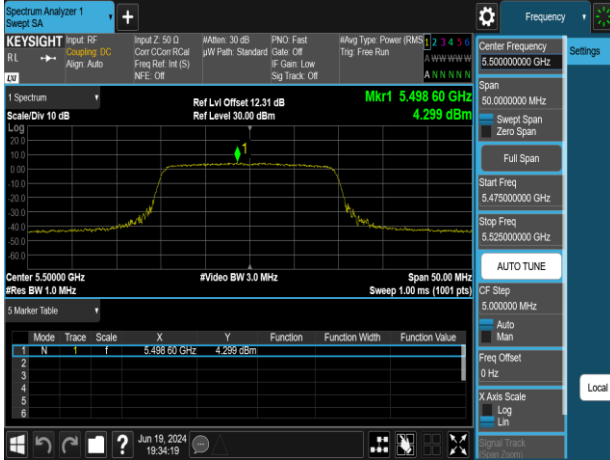

802.11ax\_20MHz\_Chain0\_5240MHz

802.11ax\_20MHz\_Chain0\_5320MHz

Report No.: TMWK2309003309KR

802.11ax\_20MHz\_Chain0\_5500MHz

802.11ax\_20MHz\_Chain0\_5745MHz

802.11ax\_20MHz\_Chain0\_5580MHz

802.11ax\_20MHz\_Chain0\_5785MHz

802.11ax\_20MHz\_Chain0\_5700MHz

802.11ax\_20MHz\_Chain0\_5825MHz

Report No.: TMWK2309003309KR

802.11ax\_20MHz\_Chain1\_5500MHz

802.11ax\_20MHz\_Chain1\_5745MHz

802.11ax\_20MHz\_Chain1\_5580MHz

802.11ax\_20MHz\_Chain1\_5785MHz

802.11ax\_20MHz\_Chain1\_5700MHz

802.11ax\_20MHz\_Chain1\_5825MHz

Report No.: TMWK2309003309KR

802.11ax\_40MHz\_Chain0\_5190MHz

802.11ax\_40MHz\_Chain0\_5310MHz

802.11ax\_40MHz\_Chain0\_5230MHz

802.11ax\_40MHz\_Chain0\_5510MHz