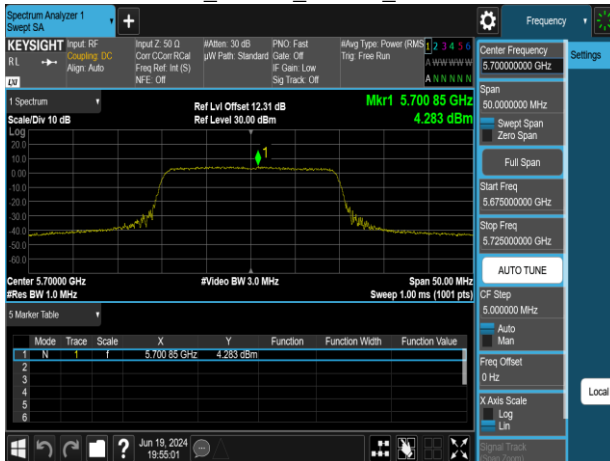

802.11ac\_160MHz\_Chain0\_5570MHz

802.11ac\_160MHz\_Chain1\_5570MHz

Report No.: TMWK2309003309KR

802.11ax\_20MHz\_Chain0\_5180MHz

802.11ax\_20MHz\_Chain0\_5260MHz

802.11ax\_20MHz\_Chain0\_5220MHz

802.11ax\_20MHz\_Chain0\_5300MHz

802.11ax\_20MHz\_Chain0\_5240MHz

802.11ax\_20MHz\_Chain0\_5320MHz

Report No.: TMWK2309003309KR

802.11ax\_20MHz\_Chain0\_5500MHz

802.11ax\_20MHz\_Chain0\_5745MHz

802.11ax\_20MHz\_Chain0\_5580MHz

802.11ax\_20MHz\_Chain0\_5785MHz

802.11ax\_20MHz\_Chain0\_5700MHz

802.11ax\_20MHz\_Chain0\_5825MHz

Report No.: TMWK2309003309KR

802.11ax\_20MHz\_Chain1\_5500MHz

802.11ax\_20MHz\_Chain1\_5745MHz

802.11ax\_20MHz\_Chain1\_5580MHz

802.11ax\_20MHz\_Chain1\_5785MHz