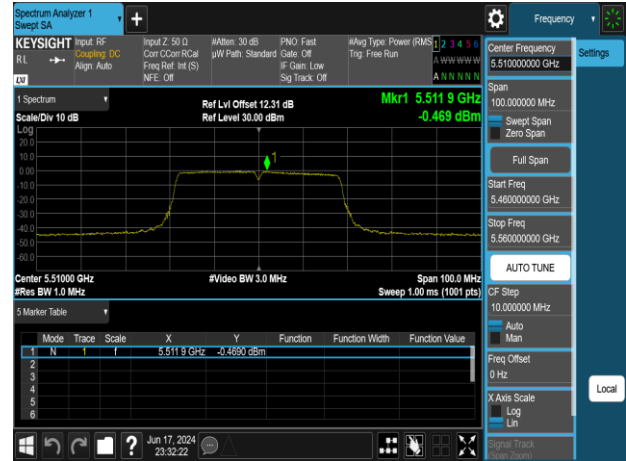

Report No.: TMWK2309003309KR

802.11n\_40MHz\_Chain0\_5190MHz

802.11n\_40MHz\_Chain0\_5310MHz

802.11n\_40MHz\_Chain0\_5230MHz

802.11n\_40MHz\_Chain0\_5510MHz

802.11n\_40MHz\_Chain0\_5270MHz

802.11n\_40MHz\_Chain0\_5550MHz

Report No.: TMWK2309003309KR

802.11n\_40MHz\_Chain0\_5670MHz

802.11n\_40MHz\_Chain1\_5190MHz

802.11n\_40MHz\_Chain0\_5755MHz

802.11n\_40MHz\_Chain1\_5230MHz

802.11n\_40MHz\_Chain0\_5795MHz

802.11n\_40MHz\_Chain1\_5270MHz