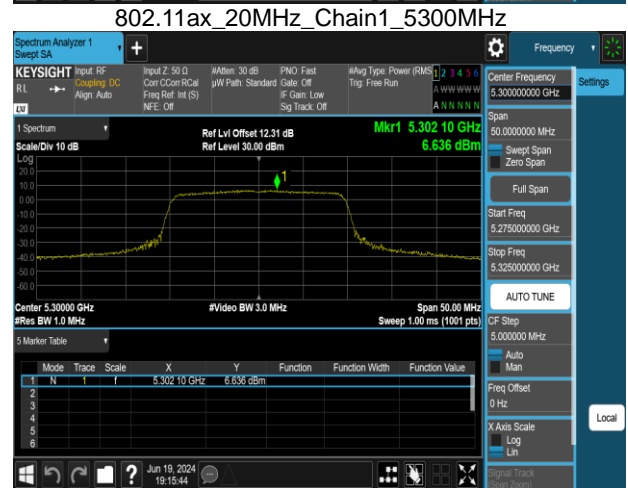

802.11ax\_20MHz\_Chain0\_5240MHz

802.11ax\_20MHz\_Chain0\_5320MHz

Report No.: TMWK2309003309KR

802.11ax\_20MHz\_Chain0\_5500MHz

802.11ax\_20MHz\_Chain0\_5745MHz

802.11ax\_20MHz\_Chain0\_5580MHz

802.11ax\_20MHz\_Chain0\_5785MHz

802.11ax\_20MHz\_Chain0\_5700MHz

802.11ax\_20MHz\_Chain0\_5825MHz

Report No.: TMWK2309003309KR

802.11ax\_20MHz\_Chain1\_5500MHz

802.11ax\_20MHz\_Chain1\_5745MHz

802.11ax\_20MHz\_Chain1\_5580MHz

802.11ax\_20MHz\_Chain1\_5785MHz