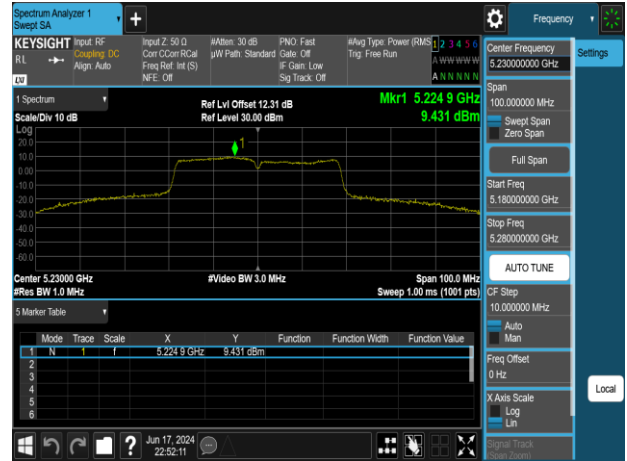

Report No.: TMWK2309003309KR

802.11n\_40MHz\_Chain0\_5670MHz

802.11n\_40MHz\_Chain1\_5190MHz

802.11n\_40MHz\_Chain0\_5755MHz

802.11n\_40MHz\_Chain1\_5230MHz

802.11n\_40MHz\_Chain0\_5795MHz

802.11n\_40MHz\_Chain1\_5270MHz

802.11n\_40MHz\_Chain1\_5310MHz

802.11n\_40MHz\_Chain1\_5670MHz

802.11n\_40MHz\_Chain1\_5510MHz

802.11n\_40MHz\_Chain1\_5755MHz

802.11n\_40MHz\_Chain1\_5550MHz

802.11n\_40MHz\_Chain1\_5795MHz

Report No.: TMWK2309003309KR