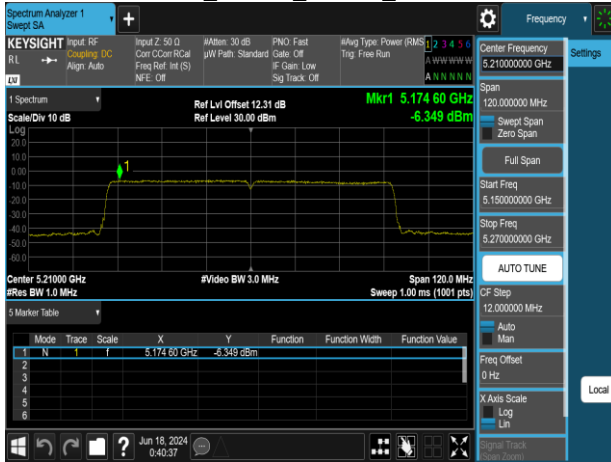

802.11n\_40MHz\_Chain1\_5310MHz

802.11n\_40MHz\_Chain1\_5670MHz

802.11n\_40MHz\_Chain1\_5510MHz

802.11n\_40MHz\_Chain1\_5755MHz

802.11n\_40MHz\_Chain1\_5550MHz

802.11n\_40MHz\_Chain1\_5795MHz

Report No.: TMWK2309003309KR

802.11ac\_80MHz\_Chain0\_5210MHz

802.11ac\_80MHz\_Chain0\_5610MHz

802.11ac\_80MHz\_Chain0\_5290MHz

802.11ac\_80MHz\_Chain0\_5775MHz

802.11ac\_80MHz\_Chain0\_5530MHz

Report No.: TMWK2309003309KR

802.11ac\_80MHz\_Chain1\_5210MHz