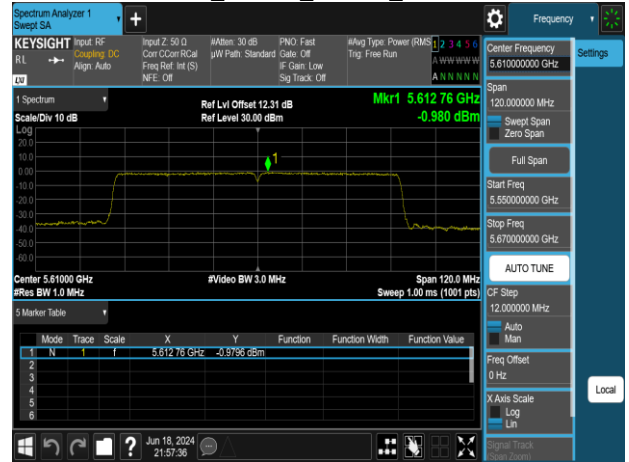

802.11ac\_80MHz\_Chain0\_5210MHz

802.11ac\_80MHz\_Chain0\_5610MHz

802.11ac\_80MHz\_Chain0\_5290MHz

802.11ac\_80MHz\_Chain0\_5775MHz

802.11ac\_80MHz\_Chain0\_5530MHz

Report No.: TMWK2309003309KR

802.11ac\_80MHz\_Chain1\_5210MHz

802.11ac\_80MHz\_Chain1\_5610MHz

802.11ac\_80MHz\_Chain1\_5290MHz

802.11ac\_80MHz\_Chain1\_5775MHz

802.11ac\_80MHz\_Chain1\_5530MHz

Report No.: TMWK2309003309KR

802.11ac\_160MHz\_Chain0\_5250MHz

802.11ac\_160MHz\_Chain1\_5250MHz