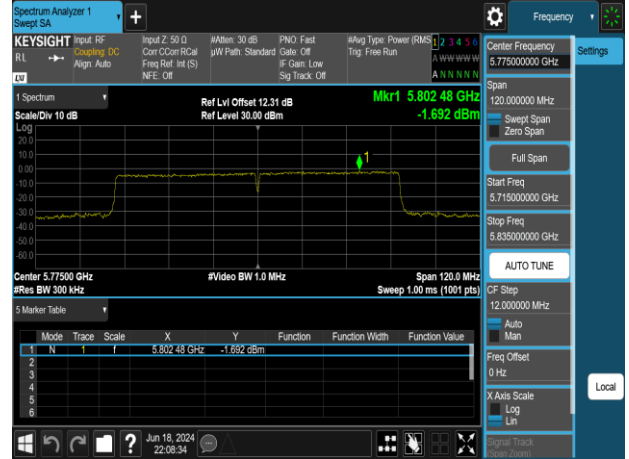

802.11n\_40MHz\_Chain1\_5310MHz

802.11n\_40MHz\_Chain1\_5670MHz

802.11n\_40MHz\_Chain1\_5510MHz

802.11n\_40MHz\_Chain1\_5755MHz

802.11n\_40MHz\_Chain1\_5550MHz

802.11n\_40MHz\_Chain1\_5795MHz

Report No.: TMWK2309003309KR

802.11ac\_80MHz\_Chain0\_5210MHz

802.11ac\_80MHz\_Chain0\_5610MHz

802.11ac\_80MHz\_Chain0\_5290MHz

802.11ac\_80MHz\_Chain0\_5775MHz

802.11ac\_80MHz\_Chain0\_5530MHz

Report No.: TMWK2309003309KR

802.11ac\_80MHz\_Chain1\_5210MHz

802.11ac\_80MHz\_Chain1\_5610MHz

802.11ac\_80MHz\_Chain1\_5290MHz

802.11ac\_80MHz\_Chain1\_5775MHz

802.11ac\_80MHz\_Chain1\_5530MHz

Report No.: TMWK2309003309KR

802.11ac\_160MHz\_Chain0\_5250MHz

802.11ac\_160MHz\_Chain1\_5250MHz