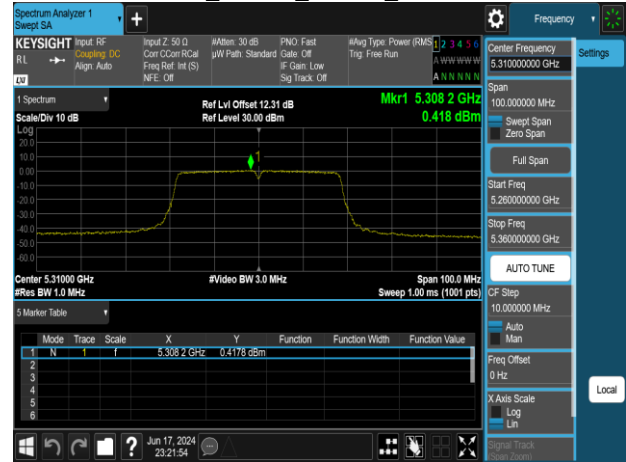

Report No.: TMWK2309003309KR

802.11n\_40MHz\_Chain0\_5190MHz

802.11n\_40MHz\_Chain0\_5310MHz

802.11n\_40MHz\_Chain0\_5230MHz

802.11n\_40MHz\_Chain0\_5510MHz

802.11n\_40MHz\_Chain0\_5270MHz

802.11n\_40MHz\_Chain0\_5550MHz

Report No.: TMWK2309003309KR

802.11n\_40MHz\_Chain0\_5670MHz

802.11n\_40MHz\_Chain1\_5190MHz

802.11n\_40MHz\_Chain0\_5755MHz

802.11n\_40MHz\_Chain1\_5230MHz

802.11n\_40MHz\_Chain0\_5795MHz

802.11n\_40MHz\_Chain1\_5270MHz