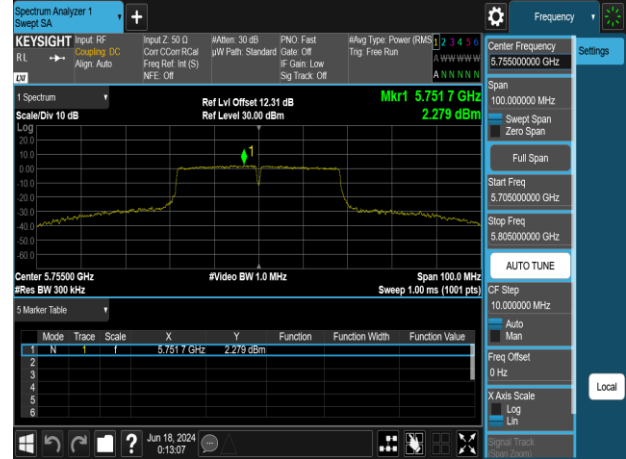

802.11n\_40MHz\_Chain1\_5310MHz

802.11n\_40MHz\_Chain1\_5670MHz

802.11n\_40MHz\_Chain1\_5510MHz

802.11n\_40MHz\_Chain1\_5755MHz

802.11n\_40MHz\_Chain1\_5550MHz

802.11n\_40MHz\_Chain1\_5795MHz

Report No.: TMWK2309003309KR

802.11ac\_80MHz\_Chain0\_5210MHz

802.11ac\_80MHz\_Chain0\_5610MHz

802.11ac\_80MHz\_Chain0\_5290MHz

802.11ac\_80MHz\_Chain0\_5775MHz

802.11ac\_80MHz\_Chain0\_5530MHz

Report No.: TMWK2309003309KR

802.11ac\_80MHz\_Chain1\_5210MHz