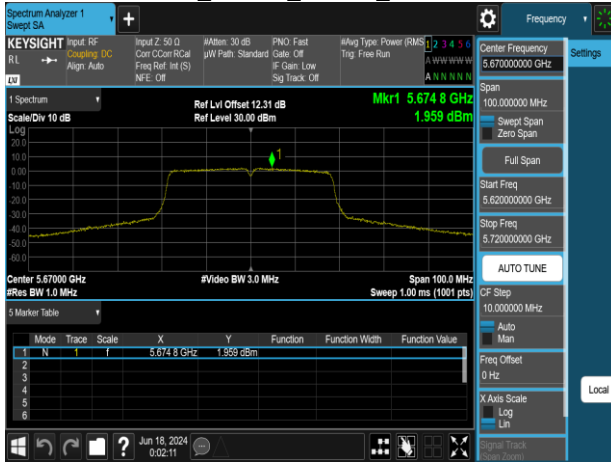

Report No.: TMWK2309003309KR

802.11n\_40MHz\_Chain0\_5190MHz

802.11n\_40MHz\_Chain0\_5310MHz

802.11n\_40MHz\_Chain0\_5230MHz

802.11n\_40MHz\_Chain0\_5510MHz

802.11n\_40MHz\_Chain0\_5270MHz

802.11n\_40MHz\_Chain0\_5550MHz

Report No.: TMWK2309003309KR

802.11n\_40MHz\_Chain0\_5670MHz

802.11n\_40MHz\_Chain1\_5190MHz

802.11n\_40MHz\_Chain0\_5755MHz

802.11n\_40MHz\_Chain1\_5230MHz

802.11n\_40MHz\_Chain0\_5795MHz

802.11n\_40MHz\_Chain1\_5270MHz