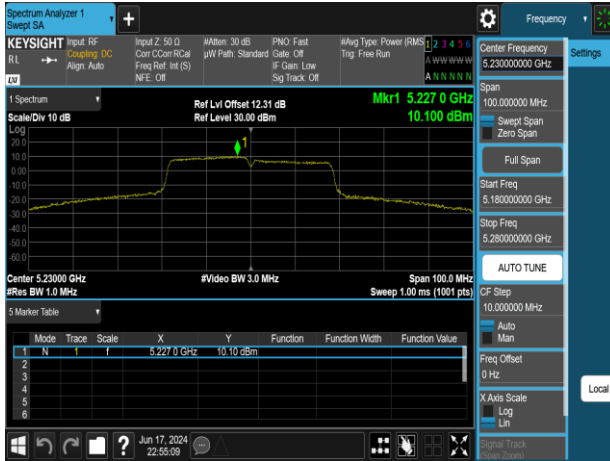

Report No.: TMWK2309003309KR

802.11n\_40MHz\_Chain0\_5190MHz

802.11n\_40MHz\_Chain0\_5310MHz

802.11n\_40MHz\_Chain0\_5230MHz

802.11n\_40MHz\_Chain0\_5510MHz

802.11n\_40MHz\_Chain0\_5270MHz

802.11n\_40MHz\_Chain0\_5550MHz

Report No.: TMWK2309003309KR

802.11n\_40MHz\_Chain0\_5670MHz

802.11n\_40MHz\_Chain1\_5190MHz

802.11n\_40MHz\_Chain0\_5755MHz

802.11n\_40MHz\_Chain1\_5230MHz

802.11n\_40MHz\_Chain0\_5795MHz

802.11n\_40MHz\_Chain1\_5270MHz