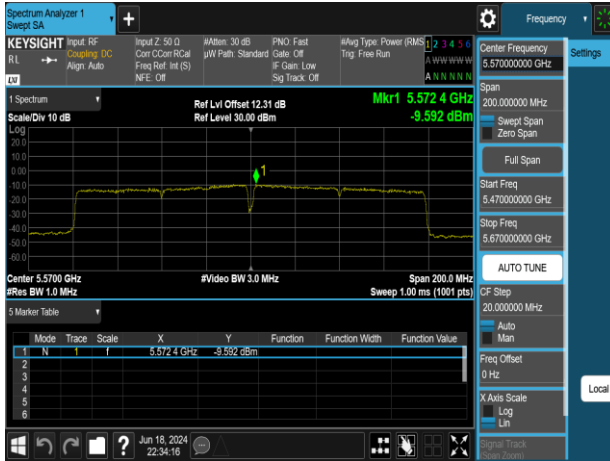

802.11ac\_80MHz\_Chain0\_5210MHz

802.11ac\_80MHz\_Chain0\_5610MHz

802.11ac\_80MHz\_Chain0\_5290MHz

802.11ac\_80MHz\_Chain0\_5775MHz

802.11ac\_80MHz\_Chain0\_5530MHz

Report No.: TMWK2309003309KR

802.11ac\_80MHz\_Chain1\_5210MHz

802.11ac\_80MHz\_Chain1\_5610MHz

802.11ac\_80MHz\_Chain1\_5290MHz

802.11ac\_80MHz\_Chain1\_5775MHz

802.11ac\_80MHz\_Chain1\_5530MHz

Report No.: TMWK2309003309KR

802.11ac\_160MHz\_Chain0\_5250MHz

802.11ac\_160MHz\_Chain1\_5250MHz

802.11ac\_160MHz\_Chain0\_5570MHz

802.11ac\_160MHz\_Chain1\_5570MHz

Report No.: TMWK2309003309KR

802.11ax\_20MHz\_Chain0\_5180MHz

802.11ax\_20MHz\_Chain0\_5260MHz

802.11ax\_20MHz\_Chain0\_5220MHz

802.11ax\_20MHz\_Chain0\_5300MHz