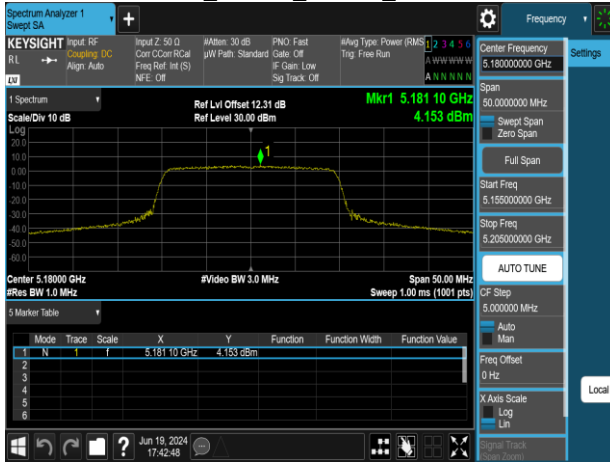

802.11ac\_160MHz\_Chain0\_5570MHz

802.11ac\_160MHz\_Chain1\_5570MHz

Report No.: TMWK2309003309KR

802.11ax\_20MHz\_Chain0\_5180MHz

802.11ax\_20MHz\_Chain0\_5260MHz

802.11ax\_20MHz\_Chain0\_5220MHz

802.11ax\_20MHz\_Chain0\_5300MHz

802.11ax\_20MHz\_Chain0\_5240MHz

802.11ax\_20MHz\_Chain0\_5320MHz

Report No.: TMWK2309003309KR

802.11ax\_20MHz\_Chain0\_5500MHz

802.11ax\_20MHz\_Chain0\_5745MHz

802.11ax\_20MHz\_Chain0\_5580MHz

802.11ax\_20MHz\_Chain0\_5785MHz