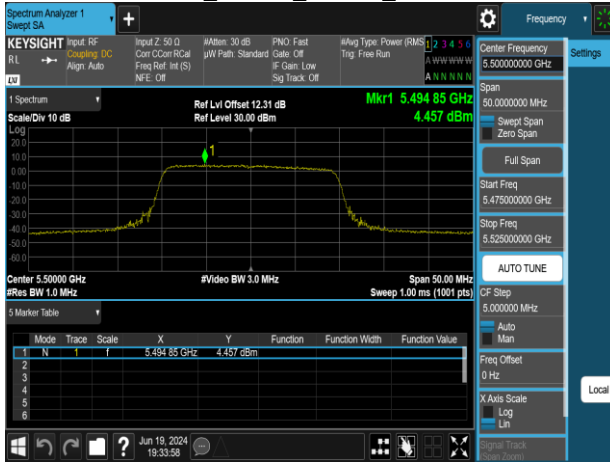

802.11ax\_20MHz\_Chain0\_5240MHz

802.11ax\_20MHz\_Chain0\_5320MHz

Report No.: TMWK2309003309KR

802.11ax\_20MHz\_Chain0\_5500MHz

802.11ax\_20MHz\_Chain0\_5745MHz

802.11ax\_20MHz\_Chain0\_5580MHz

802.11ax\_20MHz\_Chain0\_5785MHz

802.11ax\_20MHz\_Chain0\_5700MHz

802.11ax\_20MHz\_Chain0\_5825MHz

Report No.: TMWK2309003309KR

802.11ax\_20MHz\_Chain1\_5500MHz

802.11ax\_20MHz\_Chain1\_5745MHz

802.11ax\_20MHz\_Chain1\_5580MHz

802.11ax\_20MHz\_Chain1\_5785MHz