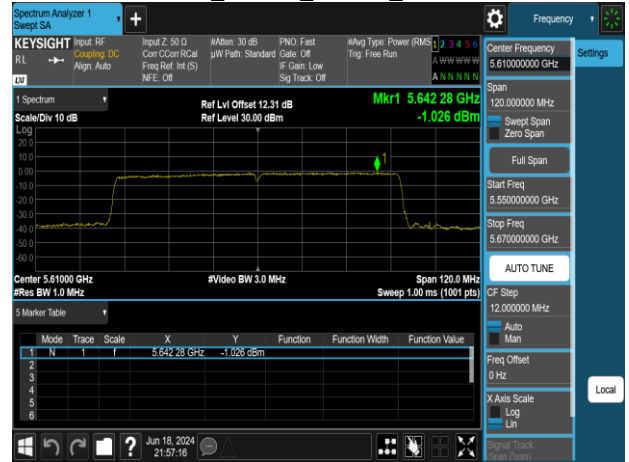

802.11n\_40MHz\_Chain1\_5310MHz

802.11n\_40MHz\_Chain1\_5670MHz

802.11n\_40MHz\_Chain1\_5510MHz

802.11n\_40MHz\_Chain1\_5755MHz

802.11n\_40MHz\_Chain1\_5550MHz

802.11n\_40MHz\_Chain1\_5795MHz

Report No.: TMWK2309003309KR

802.11ac\_80MHz\_Chain0\_5210MHz

802.11ac\_80MHz\_Chain0\_5610MHz

802.11ac\_80MHz\_Chain0\_5290MHz

802.11ac\_80MHz\_Chain0\_5775MHz

802.11ac\_80MHz\_Chain0\_5530MHz

Report No.: TMWK2309003309KR

802.11ac\_80MHz\_Chain1\_5210MHz