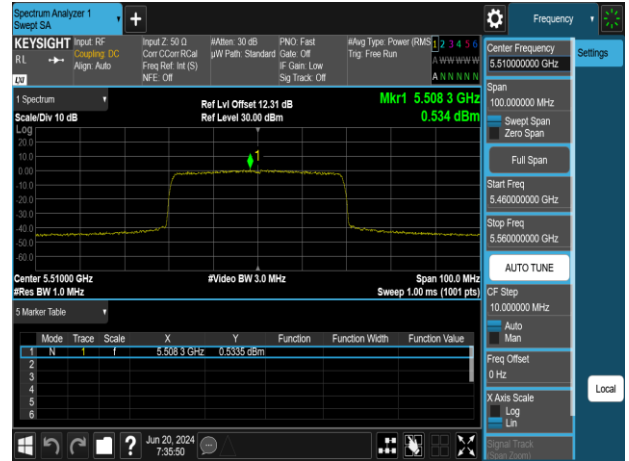

802.11ax\_20MHz\_Chain1\_5700MHz

802.11ax\_20MHz\_Chain1\_5825MHz

Report No.: TMWK2309003309KR

802.11ax\_40MHz\_Chain0\_5190MHz

802.11ax\_40MHz\_Chain0\_5310MHz

802.11ax\_40MHz\_Chain0\_5230MHz

802.11ax\_40MHz\_Chain0\_5510MHz