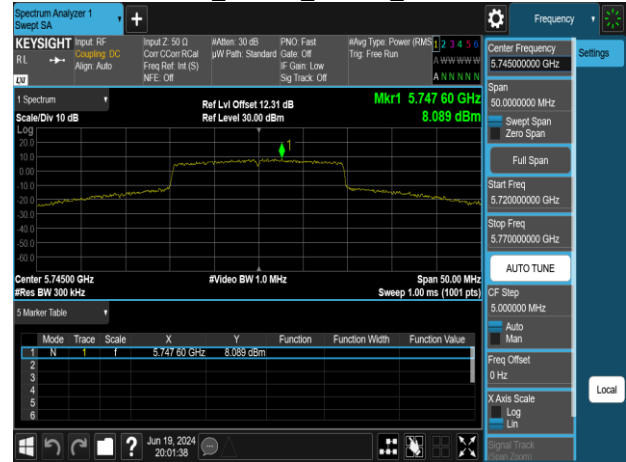

802.11ac\_160MHz\_Chain0\_5570MHz

802.11ac\_160MHz\_Chain1\_5570MHz

Report No.: TMWK2309003309KR

802.11ax\_20MHz\_Chain0\_5180MHz

802.11ax\_20MHz\_Chain0\_5260MHz

802.11ax\_20MHz\_Chain0\_5220MHz

802.11ax\_20MHz\_Chain0\_5300MHz

802.11ax\_20MHz\_Chain0\_5240MHz

802.11ax\_20MHz\_Chain0\_5320MHz

Report No.: TMWK2309003309KR

802.11ax\_20MHz\_Chain0\_5500MHz

802.11ax\_20MHz\_Chain0\_5745MHz

802.11ax\_20MHz\_Chain0\_5580MHz

802.11ax\_20MHz\_Chain0\_5785MHz

802.11ax\_20MHz\_Chain0\_5700MHz

802.11ax\_20MHz\_Chain0\_5825MHz

Report No.: TMWK2309003309KR

802.11ax\_20MHz\_Chain1\_5500MHz

802.11ax\_20MHz\_Chain1\_5745MHz

802.11ax\_20MHz\_Chain1\_5580MHz

802.11ax\_20MHz\_Chain1\_5785MHz