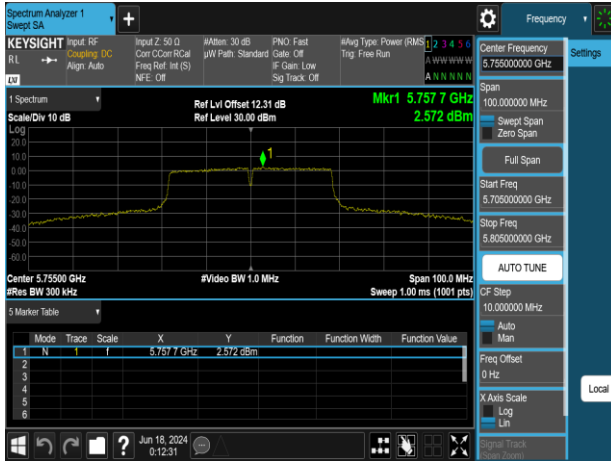

Report No.: TMWK2309003309KR

802.11n\_40MHz\_Chain0\_5670MHz

802.11n\_40MHz\_Chain1\_5190MHz

802.11n\_40MHz\_Chain0\_5755MHz

802.11n\_40MHz\_Chain1\_5230MHz

802.11n\_40MHz\_Chain0\_5795MHz

802.11n\_40MHz\_Chain1\_5270MHz

802.11n\_40MHz\_Chain1\_5310MHz

802.11n\_40MHz\_Chain1\_5670MHz

802.11n\_40MHz\_Chain1\_5510MHz

802.11n\_40MHz\_Chain1\_5755MHz

802.11n\_40MHz\_Chain1\_5550MHz

802.11n\_40MHz\_Chain1\_5795MHz

Report No.: TMWK2309003309KR