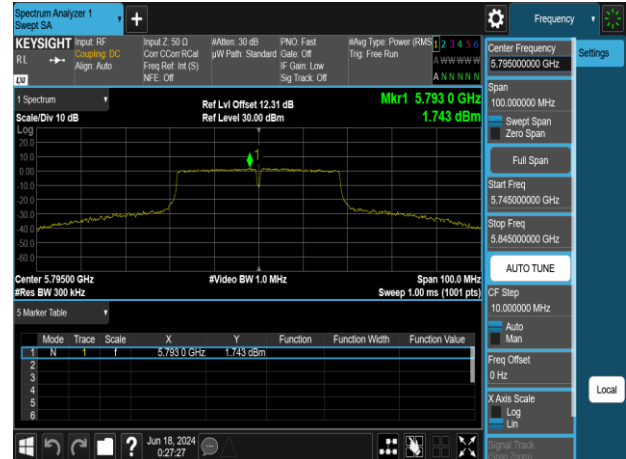

802.11n\_40MHz\_Chain1\_5310MHz

802.11n\_40MHz\_Chain1\_5670MHz

802.11n\_40MHz\_Chain1\_5510MHz

802.11n\_40MHz\_Chain1\_5755MHz

802.11n\_40MHz\_Chain1\_5550MHz

802.11n\_40MHz\_Chain1\_5795MHz

Report No.: TMWK2309003309KR

802.11ac\_80MHz\_Chain0\_5210MHz

802.11ac\_80MHz\_Chain0\_5610MHz

802.11ac\_80MHz\_Chain0\_5290MHz

802.11ac\_80MHz\_Chain0\_5775MHz

802.11ac\_80MHz\_Chain0\_5530MHz

Report No.: TMWK2309003309KR

802.11ac\_80MHz\_Chain1\_5210MHz