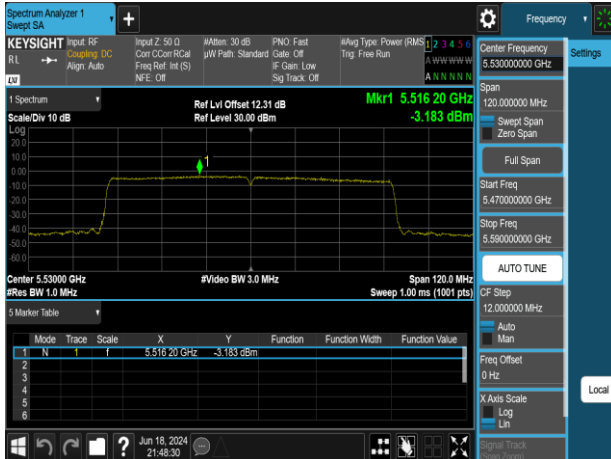

802.11ac\_80MHz\_Chain0\_5210MHz

802.11ac\_80MHz\_Chain0\_5610MHz

802.11ac\_80MHz\_Chain0\_5290MHz

802.11ac\_80MHz\_Chain0\_5775MHz

802.11ac\_80MHz\_Chain0\_5530MHz

Report No.: TMWK2309003309KR

802.11ac\_80MHz\_Chain1\_5210MHz

802.11ac\_80MHz\_Chain1\_5610MHz

802.11ac\_80MHz\_Chain1\_5290MHz

802.11ac\_80MHz\_Chain1\_5775MHz

802.11ac\_80MHz\_Chain1\_5530MHz

Report No.: TMWK2309003309KR

802.11ac\_160MHz\_Chain0\_5250MHz

802.11ac\_160MHz\_Chain1\_5250MHz

802.11ac\_160MHz\_Chain0\_5570MHz

802.11ac\_160MHz\_Chain1\_5570MHz

Report No.: TMWK2309003309KR

802.11ax\_20MHz\_Chain0\_5180MHz

802.11ax\_20MHz\_Chain0\_5260MHz

802.11ax\_20MHz\_Chain0\_5220MHz

802.11ax\_20MHz\_Chain0\_5300MHz