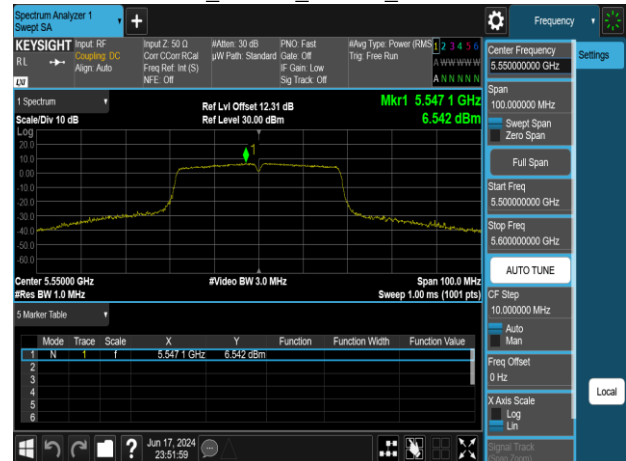

Report No.: TMWK2309003309KR

802.11n\_40MHz\_Chain0\_5190MHz

802.11n\_40MHz\_Chain0\_5310MHz

802.11n\_40MHz\_Chain0\_5230MHz

802.11n\_40MHz\_Chain0\_5510MHz

802.11n\_40MHz\_Chain0\_5270MHz

802.11n\_40MHz\_Chain0\_5550MHz

Report No.: TMWK2309003309KR

802.11n\_40MHz\_Chain0\_5670MHz

802.11n\_40MHz\_Chain1\_5190MHz

802.11n\_40MHz\_Chain0\_5755MHz

802.11n\_40MHz\_Chain1\_5230MHz

802.11n\_40MHz\_Chain0\_5795MHz

802.11n\_40MHz\_Chain1\_5270MHz