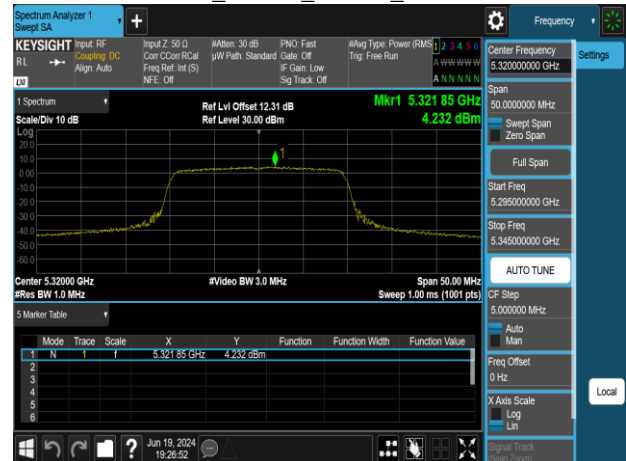

802.11ac\_80MHz\_Chain1\_5610MHz

802.11ac\_80MHz\_Chain1\_5290MHz

802.11ac\_80MHz\_Chain1\_5775MHz

802.11ac\_80MHz\_Chain1\_5530MHz

Report No.: TMWK2309003309KR

802.11ac\_160MHz\_Chain0\_5250MHz

802.11ac\_160MHz\_Chain1\_5250MHz

802.11ac\_160MHz\_Chain0\_5570MHz

802.11ac\_160MHz\_Chain1\_5570MHz

Report No.: TMWK2309003309KR

802.11ax\_20MHz\_Chain0\_5180MHz

802.11ax\_20MHz\_Chain0\_5260MHz

802.11ax\_20MHz\_Chain0\_5220MHz

802.11ax\_20MHz\_Chain0\_5300MHz

802.11ax\_20MHz\_Chain0\_5240MHz

802.11ax\_20MHz\_Chain0\_5320MHz

Report No.: TMWK2309003309KR

802.11ax\_20MHz\_Chain0\_5500MHz

802.11ax\_20MHz\_Chain0\_5745MHz

802.11ax\_20MHz\_Chain0\_5580MHz

802.11ax\_20MHz\_Chain0\_5785MHz