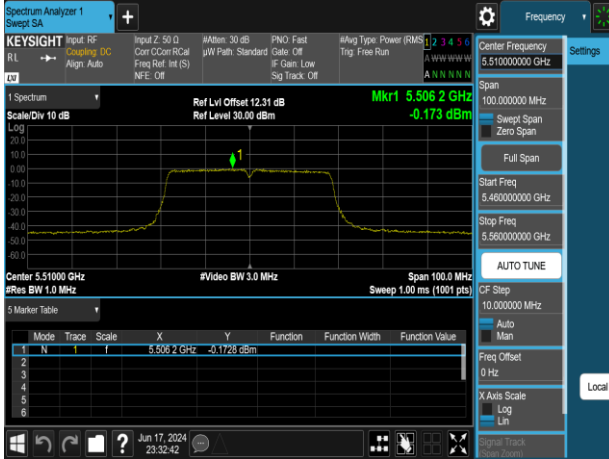

Report No.: TMWK2309003309KR

802.11n\_40MHz\_Chain0\_5670MHz

802.11n\_40MHz\_Chain1\_5190MHz

802.11n\_40MHz\_Chain0\_5755MHz

802.11n\_40MHz\_Chain1\_5230MHz

802.11n\_40MHz\_Chain0\_5795MHz

802.11n\_40MHz\_Chain1\_5270MHz

802.11n\_40MHz\_Chain1\_5310MHz

802.11n\_40MHz\_Chain1\_5670MHz

802.11n\_40MHz\_Chain1\_5510MHz

802.11n\_40MHz\_Chain1\_5755MHz

802.11n\_40MHz\_Chain1\_5550MHz

802.11n\_40MHz\_Chain1\_5795MHz

Report No.: TMWK2309003309KR

802.11ac\_80MHz\_Chain0\_5210MHz

802.11ac\_80MHz\_Chain0\_5610MHz

802.11ac\_80MHz\_Chain0\_5290MHz

802.11ac\_80MHz\_Chain0\_5775MHz

802.11ac\_80MHz\_Chain0\_5530MHz

Report No.: TMWK2309003309KR

802.11ac\_80MHz\_Chain1\_5210MHz