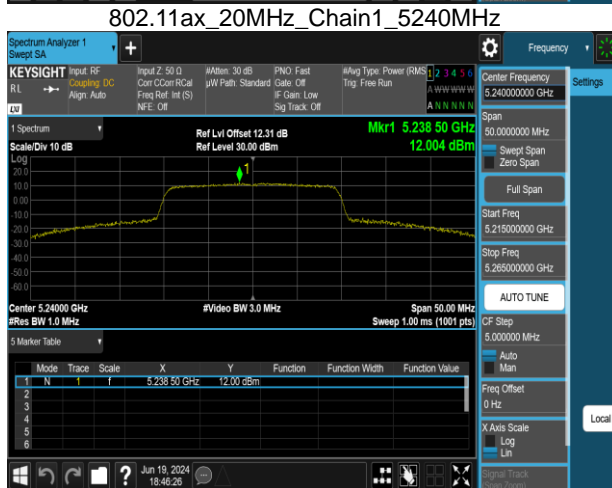

802.11ax\_20MHz\_Chain0\_5240MHz

802.11ax\_20MHz\_Chain0\_5320MHz

Report No.: TMWK2309003309KR

802.11ax\_20MHz\_Chain0\_5500MHz

802.11ax\_20MHz\_Chain0\_5745MHz

802.11ax\_20MHz\_Chain0\_5580MHz

802.11ax\_20MHz\_Chain0\_5785MHz

802.11ax\_20MHz\_Chain0\_5700MHz

802.11ax\_20MHz\_Chain0\_5825MHz

Report No.: TMWK2309003309KR

802.11ax\_20MHz\_Chain1\_5500MHz

802.11ax\_20MHz\_Chain1\_5745MHz

802.11ax\_20MHz\_Chain1\_5580MHz

802.11ax\_20MHz\_Chain1\_5785MHz

802.11ax\_20MHz\_Chain1\_5700MHz

802.11ax\_20MHz\_Chain1\_5825MHz

Report No.: TMWK2309003309KR

802.11ax\_40MHz\_Chain0\_5190MHz

802.11ax\_40MHz\_Chain0\_5310MHz

802.11ax\_40MHz\_Chain0\_5230MHz

802.11ax\_40MHz\_Chain0\_5510MHz