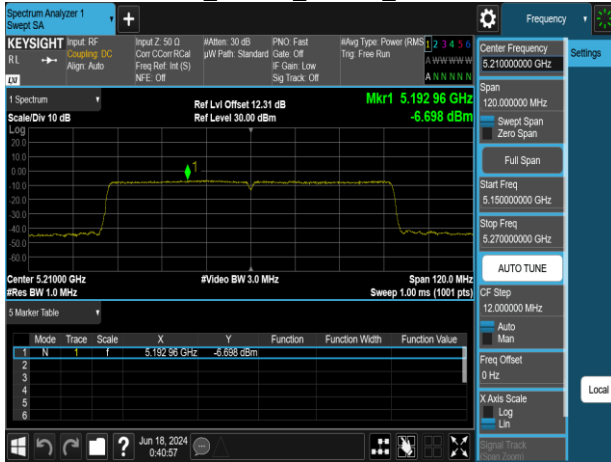

802.11ac\_80MHz\_Chain0\_5210MHz

802.11ac\_80MHz\_Chain0\_5610MHz

802.11ac\_80MHz\_Chain0\_5290MHz

802.11ac\_80MHz\_Chain0\_5775MHz

802.11ac\_80MHz\_Chain0\_5530MHz

Report No.: TMWK2309003309KR

802.11ac\_80MHz\_Chain1\_5210MHz

802.11ac\_80MHz\_Chain1\_5610MHz

802.11ac\_80MHz\_Chain1\_5290MHz

802.11ac\_80MHz\_Chain1\_5775MHz

802.11ac\_80MHz\_Chain1\_5530MHz

Report No.: TMWK2309003309KR

802.11ac\_160MHz\_Chain0\_5250MHz

802.11ac\_160MHz\_Chain1\_5250MHz