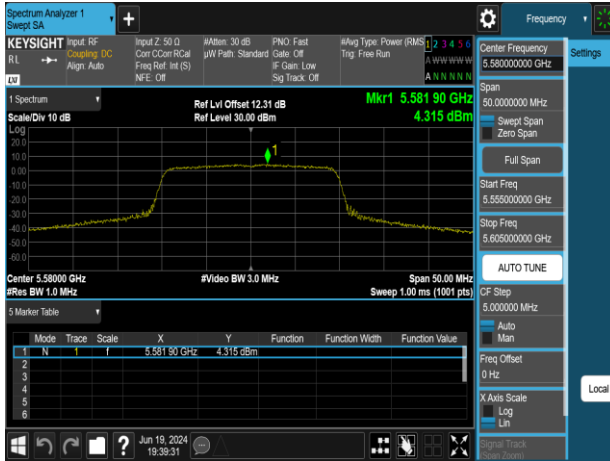

802.11ax\_20MHz\_Chain0\_5240MHz

802.11ax\_20MHz\_Chain0\_5320MHz

Report No.: TMWK2309003309KR

802.11ax\_20MHz\_Chain0\_5500MHz

802.11ax\_20MHz\_Chain0\_5745MHz

802.11ax\_20MHz\_Chain0\_5580MHz

802.11ax\_20MHz\_Chain0\_5785MHz

802.11ax\_20MHz\_Chain0\_5700MHz

802.11ax\_20MHz\_Chain0\_5825MHz

Report No.: TMWK2309003309KR

802.11ax\_20MHz\_Chain1\_5500MHz

802.11ax\_20MHz\_Chain1\_5745MHz

802.11ax\_20MHz\_Chain1\_5580MHz

802.11ax\_20MHz\_Chain1\_5785MHz