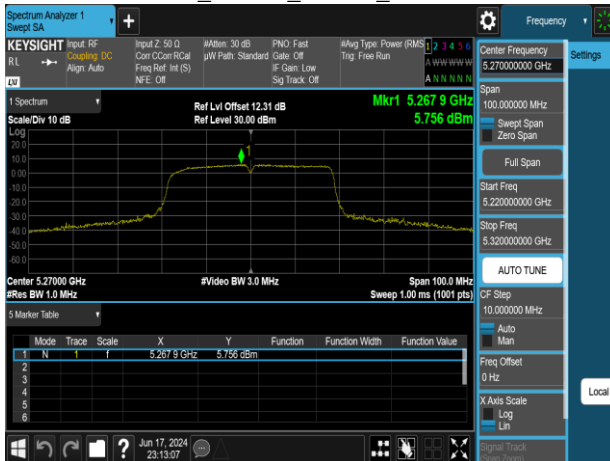

Report No.: TMWK2309003309KR

802.11n\_40MHz\_Chain0\_5190MHz

802.11n\_40MHz\_Chain0\_5310MHz

802.11n\_40MHz\_Chain0\_5230MHz

802.11n\_40MHz\_Chain0\_5510MHz

802.11n\_40MHz\_Chain0\_5270MHz

802.11n\_40MHz\_Chain0\_5550MHz

Report No.: TMWK2309003309KR

802.11n\_40MHz\_Chain0\_5670MHz

802.11n\_40MHz\_Chain1\_5190MHz

802.11n\_40MHz\_Chain0\_5755MHz

802.11n\_40MHz\_Chain1\_5230MHz

802.11n\_40MHz\_Chain0\_5795MHz

802.11n\_40MHz\_Chain1\_5270MHz