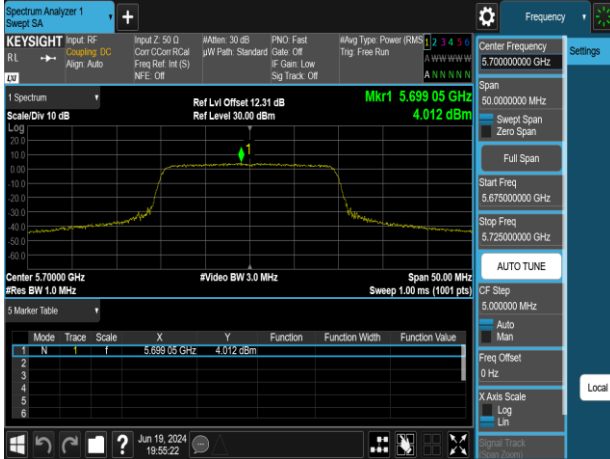

802.11ax_40MHz_Chain0_5190MHz

802.11ax_20MHz_Chain1_5700MHz