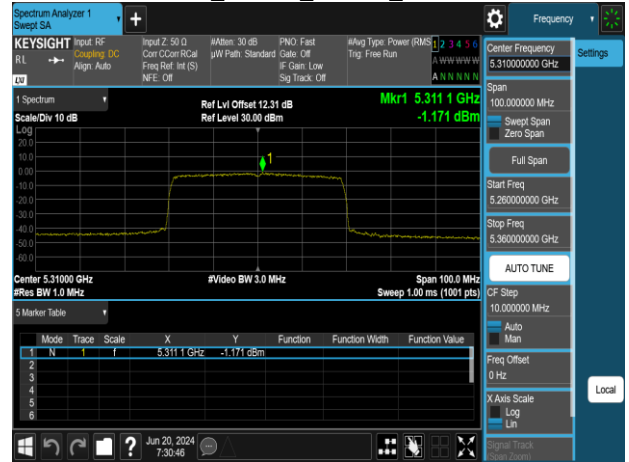

802.11ax\_20MHz\_Chain0\_5700MHz

802.11ax\_20MHz\_Chain0\_5825MHz

Report No.: TMWK2309003309KR

802.11ax\_20MHz\_Chain1\_5500MHz

802.11ax\_20MHz\_Chain1\_5745MHz

802.11ax\_20MHz\_Chain1\_5580MHz

802.11ax\_20MHz\_Chain1\_5785MHz

802.11ax\_20MHz\_Chain1\_5700MHz

802.11ax\_20MHz\_Chain1\_5825MHz

Report No.: TMWK2309003309KR

802.11ax\_40MHz\_Chain0\_5190MHz

802.11ax\_40MHz\_Chain0\_5310MHz

802.11ax\_40MHz\_Chain0\_5230MHz

802.11ax\_40MHz\_Chain0\_5510MHz