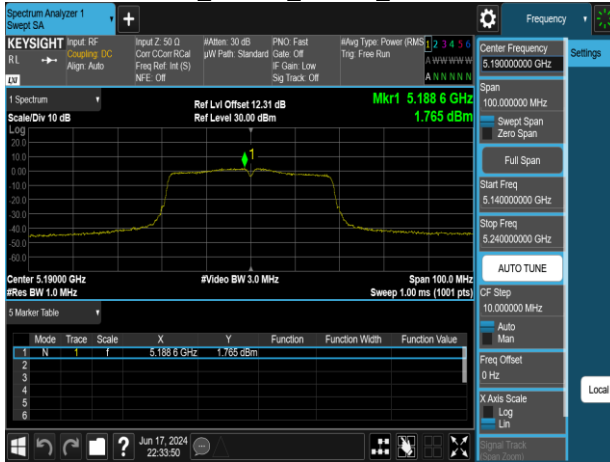

Report No.: TMWK2309003309KR

802.11n\_40MHz\_Chain0\_5190MHz

802.11n\_40MHz\_Chain0\_5310MHz

802.11n\_40MHz\_Chain0\_5230MHz

802.11n\_40MHz\_Chain0\_5510MHz

802.11n\_40MHz\_Chain0\_5270MHz

802.11n\_40MHz\_Chain0\_5550MHz

Report No.: TMWK2309003309KR

802.11n\_40MHz\_Chain0\_5670MHz

802.11n\_40MHz\_Chain1\_5190MHz

802.11n\_40MHz\_Chain0\_5755MHz

802.11n\_40MHz\_Chain1\_5230MHz

802.11n\_40MHz\_Chain0\_5795MHz

802.11n\_40MHz\_Chain1\_5270MHz