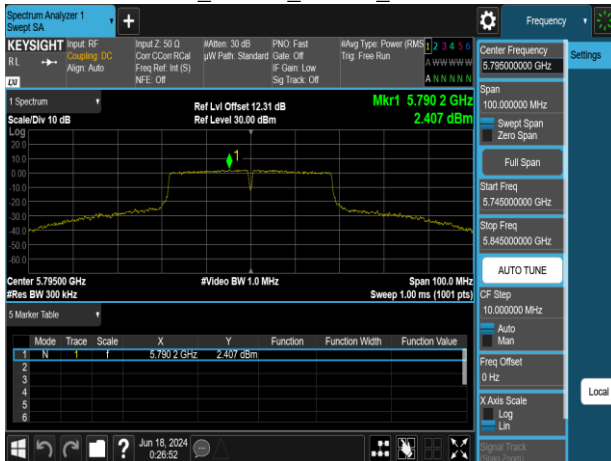

Report No.: TMWK2309003309KR

802.11n\_40MHz\_Chain0\_5190MHz

802.11n\_40MHz\_Chain0\_5310MHz

802.11n\_40MHz\_Chain0\_5230MHz

802.11n\_40MHz\_Chain0\_5510MHz

802.11n\_40MHz\_Chain0\_5270MHz

802.11n\_40MHz\_Chain0\_5550MHz

Report No.: TMWK2309003309KR

802.11n\_40MHz\_Chain0\_5670MHz

802.11n\_40MHz\_Chain1\_5190MHz

802.11n\_40MHz\_Chain0\_5755MHz

802.11n\_40MHz\_Chain1\_5230MHz

802.11n\_40MHz\_Chain0\_5795MHz

802.11n\_40MHz\_Chain1\_5270MHz

802.11n\_40MHz\_Chain1\_5310MHz

802.11n\_40MHz\_Chain1\_5670MHz

802.11n\_40MHz\_Chain1\_5510MHz

802.11n\_40MHz\_Chain1\_5755MHz

802.11n\_40MHz\_Chain1\_5550MHz

802.11n\_40MHz\_Chain1\_5795MHz

Report No.: TMWK2309003309KR

802.11ac\_80MHz\_Chain0\_5210MHz

802.11ac\_80MHz\_Chain0\_5610MHz

802.11ac\_80MHz\_Chain0\_5290MHz

802.11ac\_80MHz\_Chain0\_5775MHz

802.11ac\_80MHz\_Chain0\_5530MHz

Report No.: TMWK2309003309KR

802.11ac\_80MHz\_Chain1\_5210MHz