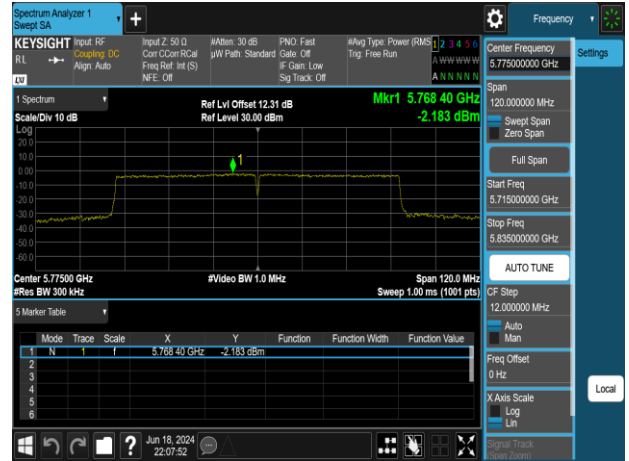

802.11ac\_80MHz\_Chain0\_5210MHz

802.11ac\_80MHz\_Chain0\_5610MHz

802.11ac\_80MHz\_Chain0\_5290MHz

802.11ac\_80MHz\_Chain0\_5775MHz

802.11ac\_80MHz\_Chain0\_5530MHz

Report No.: TMWK2309003309KR

802.11ac\_80MHz\_Chain1\_5210MHz

802.11ac\_80MHz\_Chain1\_5610MHz

802.11ac\_80MHz\_Chain1\_5290MHz

802.11ac\_80MHz\_Chain1\_5775MHz

802.11ac\_80MHz\_Chain1\_5530MHz

Report No.: TMWK2309003309KR

802.11ac\_160MHz\_Chain0\_5250MHz

802.11ac\_160MHz\_Chain1\_5250MHz