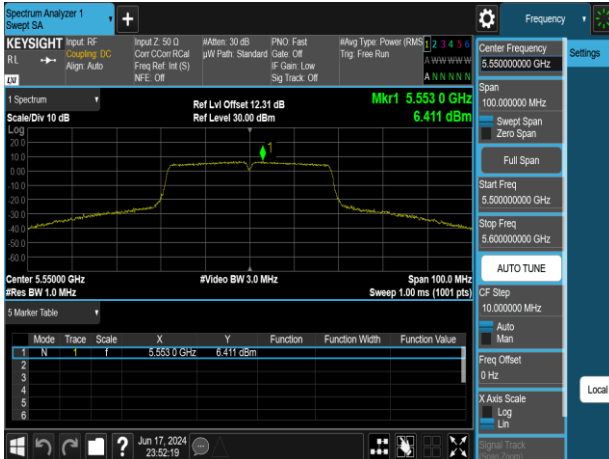

802.11n\_40MHz\_Chain1\_5310MHz

802.11n\_40MHz\_Chain1\_5670MHz

802.11n\_40MHz\_Chain1\_5510MHz

802.11n\_40MHz\_Chain1\_5755MHz

802.11n\_40MHz\_Chain1\_5550MHz

802.11n\_40MHz\_Chain1\_5795MHz

Report No.: TMWK2309003309KR

802.11ac\_80MHz\_Chain0\_5210MHz

802.11ac\_80MHz\_Chain0\_5610MHz

802.11ac\_80MHz\_Chain0\_5290MHz

802.11ac\_80MHz\_Chain0\_5775MHz

802.11ac\_80MHz\_Chain0\_5530MHz

Report No.: TMWK2309003309KR

802.11ac\_80MHz\_Chain1\_5210MHz