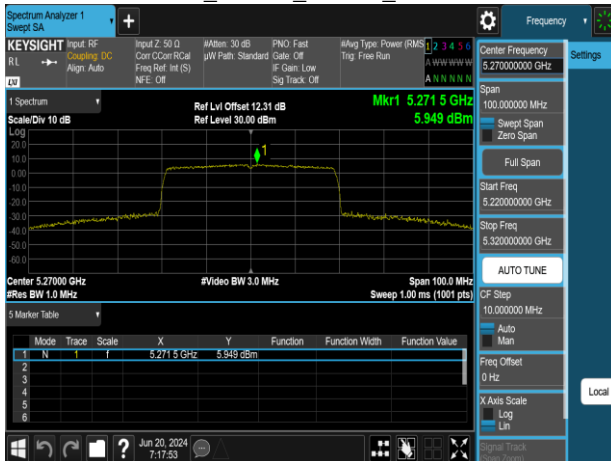

802.11ax_40MHz_Chain0_5270MHz