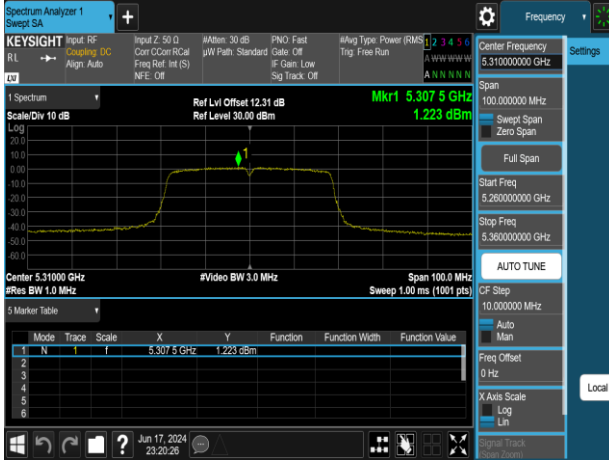

Report No.: TMWK2309003309KR

802.11n\_40MHz\_Chain0\_5670MHz

802.11n\_40MHz\_Chain1\_5190MHz

802.11n\_40MHz\_Chain0\_5755MHz

802.11n\_40MHz\_Chain1\_5230MHz

802.11n\_40MHz\_Chain0\_5795MHz

802.11n\_40MHz\_Chain1\_5270MHz

802.11n\_40MHz\_Chain1\_5310MHz

802.11n\_40MHz\_Chain1\_5670MHz

802.11n\_40MHz\_Chain1\_5510MHz

802.11n\_40MHz\_Chain1\_5755MHz

802.11n\_40MHz\_Chain1\_5550MHz

802.11n\_40MHz\_Chain1\_5795MHz

Report No.: TMWK2309003309KR

802.11ac\_80MHz\_Chain0\_5210MHz

802.11ac\_80MHz\_Chain0\_5610MHz

802.11ac\_80MHz\_Chain0\_5290MHz

802.11ac\_80MHz\_Chain0\_5775MHz

802.11ac\_80MHz\_Chain0\_5530MHz

Report No.: TMWK2309003309KR

802.11ac\_80MHz\_Chain1\_5210MHz