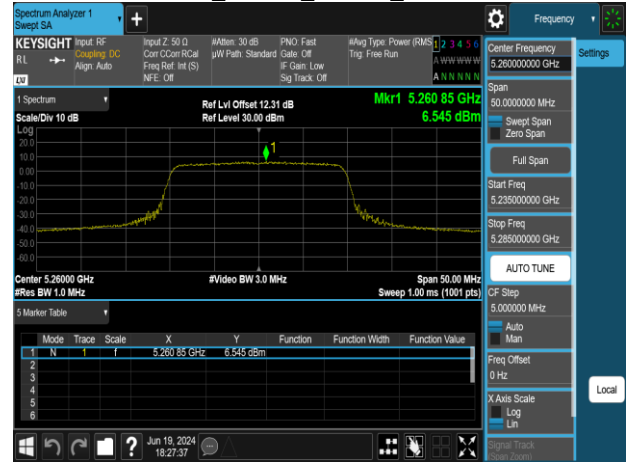

802.11ac\_80MHz\_Chain1\_5610MHz

802.11ac\_80MHz\_Chain1\_5290MHz

802.11ac\_80MHz\_Chain1\_5775MHz

802.11ac\_80MHz\_Chain1\_5530MHz

Report No.: TMWK2309003309KR

802.11ac\_160MHz\_Chain0\_5250MHz

802.11ac\_160MHz\_Chain1\_5250MHz

802.11ac\_160MHz\_Chain0\_5570MHz

802.11ac\_160MHz\_Chain1\_5570MHz

Report No.: TMWK2309003309KR

802.11ax\_20MHz\_Chain0\_5180MHz

802.11ax\_20MHz\_Chain0\_5260MHz

802.11ax\_20MHz\_Chain0\_5220MHz

802.11ax\_20MHz\_Chain0\_5300MHz

802.11ax\_20MHz\_Chain0\_5240MHz

802.11ax\_20MHz\_Chain0\_5320MHz

Report No.: TMWK2309003309KR

802.11ax\_20MHz\_Chain0\_5500MHz

802.11ax\_20MHz\_Chain0\_5745MHz

802.11ax\_20MHz\_Chain0\_5580MHz

802.11ax\_20MHz\_Chain0\_5785MHz