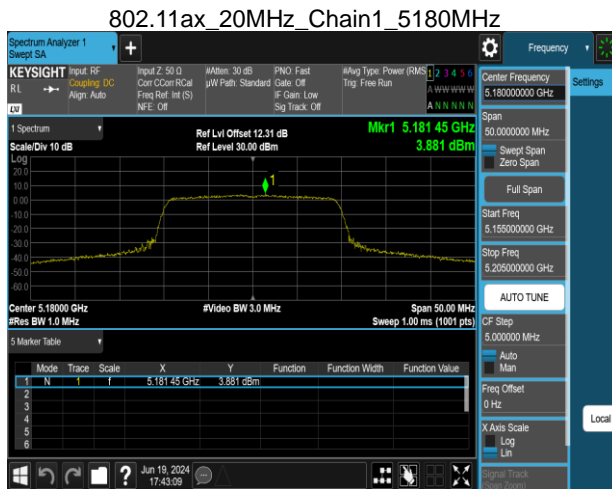

802.11ax\_20MHz\_Chain0\_5240MHz

802.11ax\_20MHz\_Chain0\_5320MHz

Report No.: TMWK2309003309KR

802.11ax\_20MHz\_Chain0\_5500MHz

802.11ax\_20MHz\_Chain0\_5745MHz

802.11ax\_20MHz\_Chain0\_5580MHz

802.11ax\_20MHz\_Chain0\_5785MHz

802.11ax\_20MHz\_Chain0\_5700MHz

802.11ax\_20MHz\_Chain0\_5825MHz

Report No.: TMWK2309003309KR

802.11ax\_20MHz\_Chain1\_5500MHz

802.11ax\_20MHz\_Chain1\_5745MHz

802.11ax\_20MHz\_Chain1\_5580MHz

802.11ax\_20MHz\_Chain1\_5785MHz