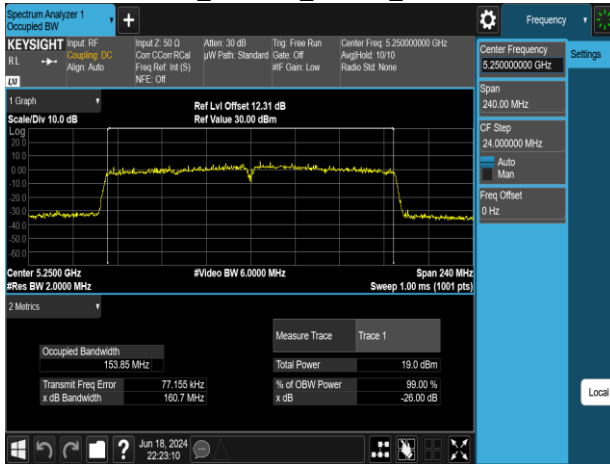

Report No.: TMWK2309003309KR

802.11ac\_80MHz\_Chain0\_5210MHz

802.11ac\_80MHz\_Chain0\_5610MHz

802.11ac\_80MHz\_Chain0\_5290MHz

802.11ac\_80MHz\_Chain0\_5775MHz

802.11ac\_80MHz\_Chain0\_5530MHz

Report No.: TMWK2309003309KR

Report No.: TMWK2309003309KR

802.11ac\_160MHz\_Chain0\_5250MHz

802.11ac\_160MHz\_Chain1\_5250MHz

802.11ac\_160MHz\_Chain0\_5570MHz

802.11ac\_160MHz\_Chain1\_5570MHz

Report No.: TMWK2309003309KR

802.11ax\_20MHz\_Chain0\_5180MHz