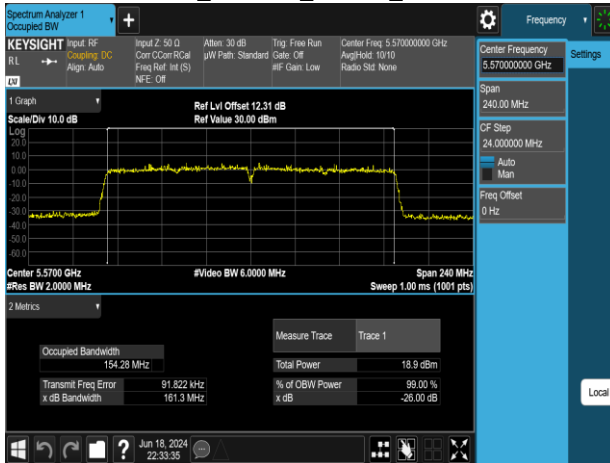

Report No.: TMWK2309003309KR

802.11ac\_160MHz\_Chain0\_5250MHz

802.11ac\_160MHz\_Chain1\_5250MHz

802.11ac\_160MHz\_Chain0\_5570MHz

802.11ac\_160MHz\_Chain1\_5570MHz

Report No.: TMWK2309003309KR

802.11ax\_20MHz\_Chain0\_5180MHz