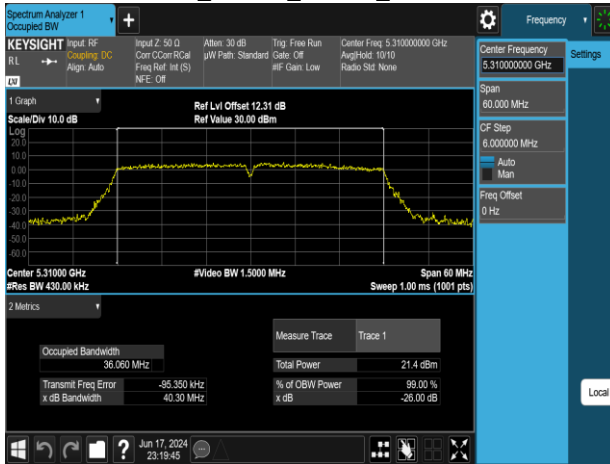

802.11n_40MHz_Chain1_5510MHz

Report No.: TMWK2309003309KR

802.11n_40MHz_Chain1_5310MHz