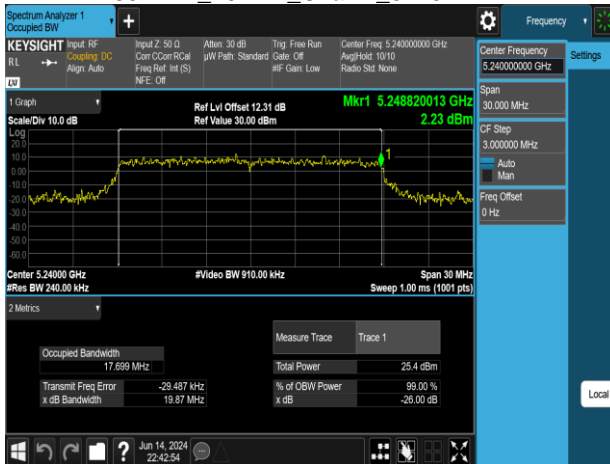

Report No.: TMWK2309003309KR

802.11n\_20MHz\_Chain1\_5180MHz

802.11n\_20MHz\_Chain1\_5260MHz

802.11n\_20MHz\_Chain1\_5220MHz

802.11n\_20MHz\_Chain1\_5300MHz

802.11n\_20MHz\_Chain1\_5240MHz

802.11n\_20MHz\_Chain1\_5320MHz

Report No.: TMWK2309003309KR

802.11n\_20MHz\_Chain1\_5500MHz

802.11n\_20MHz\_Chain1\_5745MHz

802.11n\_20MHz\_Chain1\_5580MHz

802.11n\_20MHz\_Chain1\_5785MHz

802.11n\_20MHz\_Chain1\_5700MHz

802.11n\_20MHz\_Chain1\_5825MHz