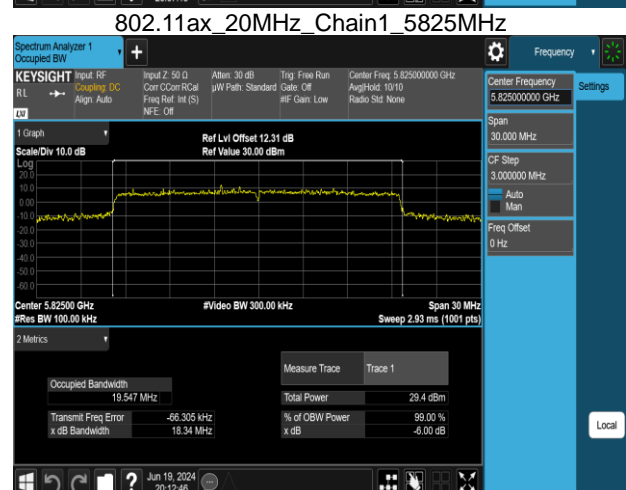

802.11ax\_20MHz\_Chain0\_5745MHz

802.11ax\_20MHz\_Chain0\_5580MHz

802.11ax\_20MHz\_Chain0\_5785MHz

802.11ax\_20MHz\_Chain0\_5700MHz

802.11ax\_20MHz\_Chain0\_5825MHz

Report No.: TMWK2309003309KR

802.11ax\_20MHz\_Chain1\_5180MHz

802.11ax\_20MHz\_Chain1\_5260MHz

802.11ax\_20MHz\_Chain1\_5220MHz

802.11ax\_20MHz\_Chain1\_5300MHz

802.11ax\_20MHz\_Chain1\_5240MHz

802.11ax\_20MHz\_Chain1\_5320MHz

Report No.: TMWK2309003309KR

Report No.: TMWK2309003309KR