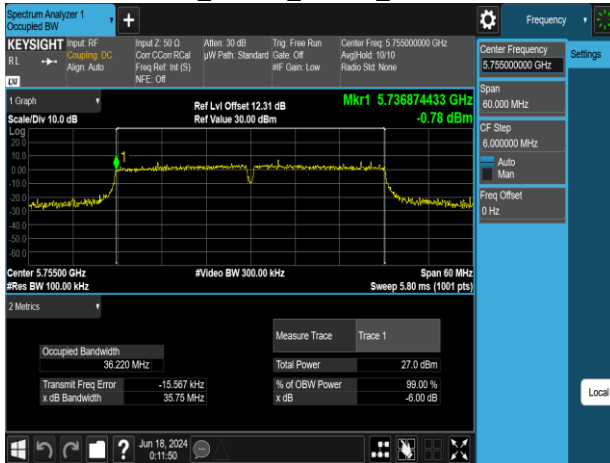

Report No.: TMWK2309003309KR

802.11n\_40MHz\_Chain0\_5670MHz

802.11n\_40MHz\_Chain1\_5190MHz

802.11n\_40MHz\_Chain0\_5755MHz

802.11n\_40MHz\_Chain1\_5230MHz

802.11n\_40MHz\_Chain0\_5795MHz

802.11n\_40MHz\_Chain1\_5270MHz