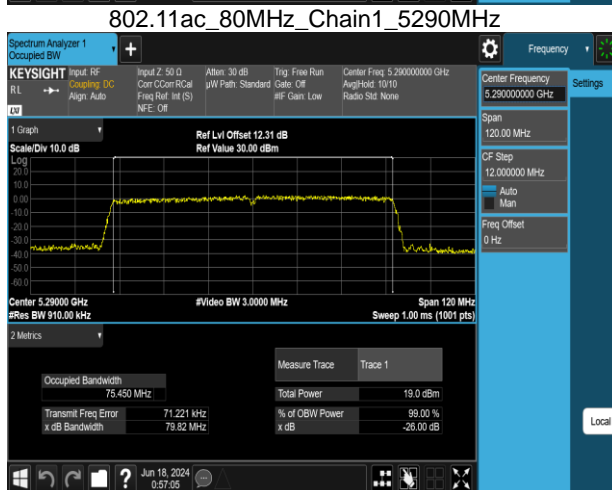

Report No.: TMWK2309003309KR

802.11ac\_80MHz\_Chain0\_5210MHz

802.11ac\_80MHz\_Chain0\_5610MHz

802.11ac\_80MHz\_Chain0\_5290MHz

802.11ac\_80MHz\_Chain0\_5775MHz

802.11ac\_80MHz\_Chain0\_5530MHz

Report No.: TMWK2309003309KR

Report No.: TMWK2309003309KR

802.11ac\_160MHz\_Chain0\_5250MHz

802.11ac\_160MHz\_Chain1\_5250MHz

802.11ac\_160MHz\_Chain0\_5570MHz

802.11ac\_160MHz\_Chain1\_5570MHz

Report No.: TMWK2309003309KR

802.11ax\_20MHz\_Chain0\_5180MHz