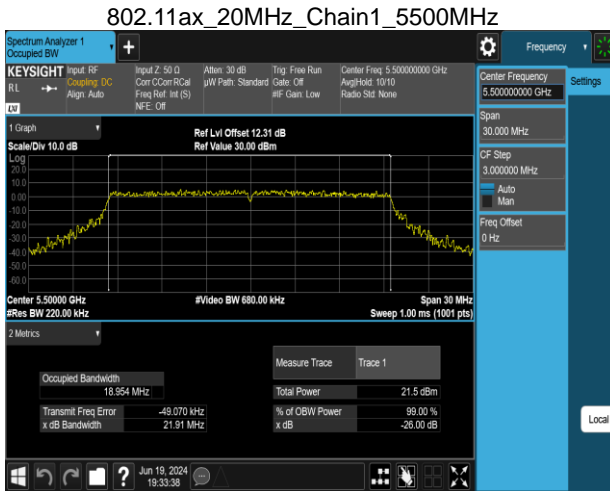

802.11ax\_20MHz\_Chain0\_5745MHz

802.11ax\_20MHz\_Chain0\_5580MHz

802.11ax\_20MHz\_Chain0\_5785MHz

802.11ax\_20MHz\_Chain0\_5700MHz

802.11ax\_20MHz\_Chain0\_5825MHz

Report No.: TMWK2309003309KR

802.11ax\_20MHz\_Chain1\_5180MHz

802.11ax\_20MHz\_Chain1\_5260MHz

802.11ax\_20MHz\_Chain1\_5220MHz

802.11ax\_20MHz\_Chain1\_5300MHz

802.11ax\_20MHz\_Chain1\_5240MHz

802.11ax\_20MHz\_Chain1\_5320MHz

Report No.: TMWK2309003309KR

Report No.: TMWK2309003309KR