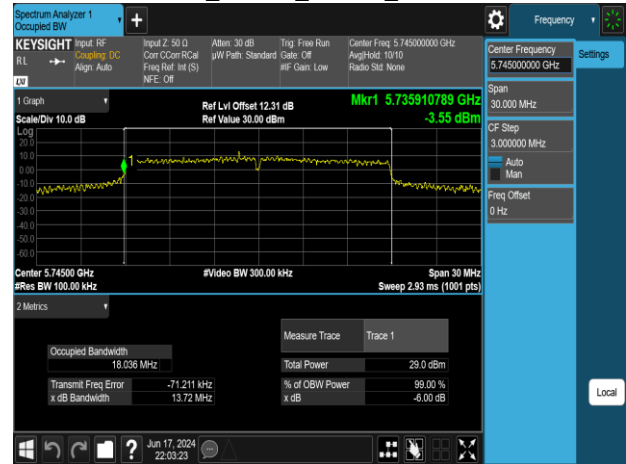

Report No.: TMWK2309003309KR

802.11n\_20MHz\_Chain1\_5180MHz

802.11n\_20MHz\_Chain1\_5260MHz

802.11n\_20MHz\_Chain1\_5220MHz

802.11n\_20MHz\_Chain1\_5300MHz

802.11n\_20MHz\_Chain1\_5240MHz

802.11n\_20MHz\_Chain1\_5320MHz

Report No.: TMWK2309003309KR

802.11n\_20MHz\_Chain1\_5500MHz

802.11n\_20MHz\_Chain1\_5745MHz

802.11n\_20MHz\_Chain1\_5580MHz

802.11n\_20MHz\_Chain1\_5785MHz

802.11n\_20MHz\_Chain1\_5700MHz

802.11n\_20MHz\_Chain1\_5825MHz