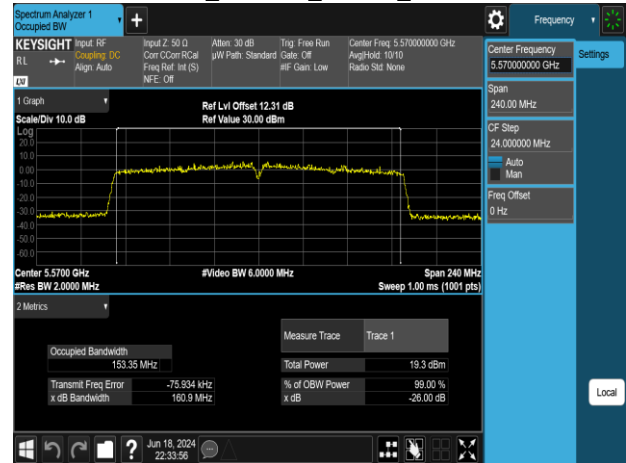

Report No.: TMWK2309003309KR

802.11ac\_160MHz\_Chain0\_5250MHz

802.11ac\_160MHz\_Chain1\_5250MHz

802.11ac\_160MHz\_Chain0\_5570MHz

802.11ac\_160MHz\_Chain1\_5570MHz

Report No.: TMWK2309003309KR

802.11ax\_20MHz\_Chain0\_5180MHz

802.11ax\_20MHz\_Chain0\_5260MHz

802.11ax\_20MHz\_Chain0\_5220MHz

802.11ax\_20MHz\_Chain0\_5300MHz

802.11ax\_20MHz\_Chain0\_5240MHz

802.11ax\_20MHz\_Chain0\_5320MHz

Report No.: TMWK2309003309KR

802.11ax\_20MHz\_Chain0\_5500MHz