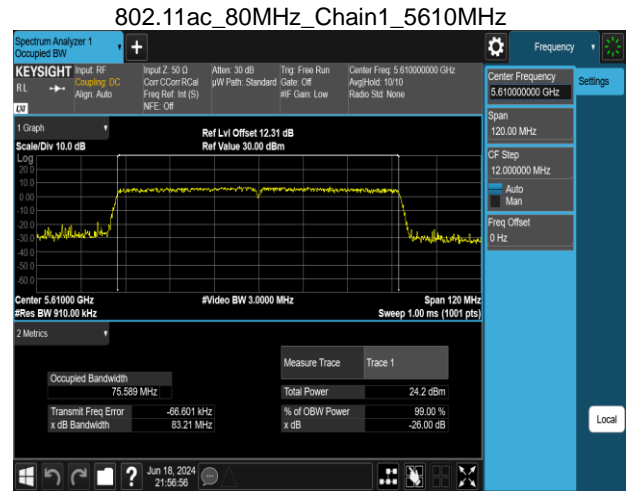

Report No.: TMWK2309003309KR

802.11ac\_80MHz\_Chain0\_5210MHz

802.11ac\_80MHz\_Chain0\_5610MHz

802.11ac\_80MHz\_Chain0\_5290MHz

802.11ac\_80MHz\_Chain0\_5775MHz

802.11ac\_80MHz\_Chain0\_5530MHz

Report No.: TMWK2309003309KR

Report No.: TMWK2309003309KR

802.11ac\_160MHz\_Chain0\_5250MHz

802.11ac\_160MHz\_Chain1\_5250MHz

802.11ac\_160MHz\_Chain0\_5570MHz

802.11ac\_160MHz\_Chain1\_5570MHz

Report No.: TMWK2309003309KR

802.11ax\_20MHz\_Chain0\_5180MHz