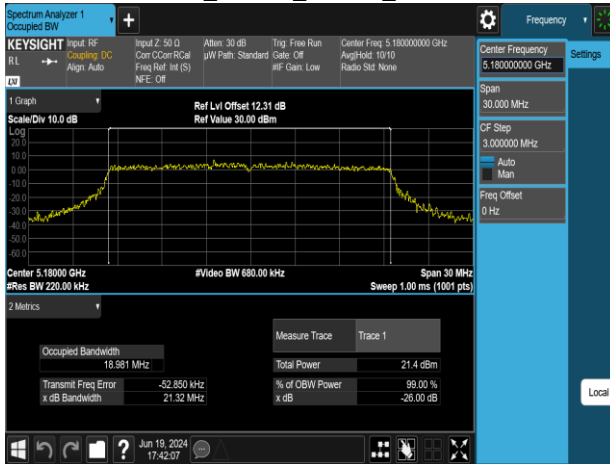

Report No.: TMWK2309003309KR

802.11ac\_160MHz\_Chain0\_5250MHz

802.11ac\_160MHz\_Chain1\_5250MHz

802.11ac\_160MHz\_Chain0\_5570MHz

802.11ac\_160MHz\_Chain1\_5570MHz

Report No.: TMWK2309003309KR

802.11ax\_20MHz\_Chain0\_5180MHz

802.11ax\_20MHz\_Chain0\_5260MHz

802.11ax\_20MHz\_Chain0\_5220MHz

802.11ax\_20MHz\_Chain0\_5300MHz

802.11ax\_20MHz\_Chain0\_5240MHz

802.11ax\_20MHz\_Chain0\_5320MHz

Report No.: TMWK2309003309KR

802.11ax\_20MHz\_Chain0\_5500MHz