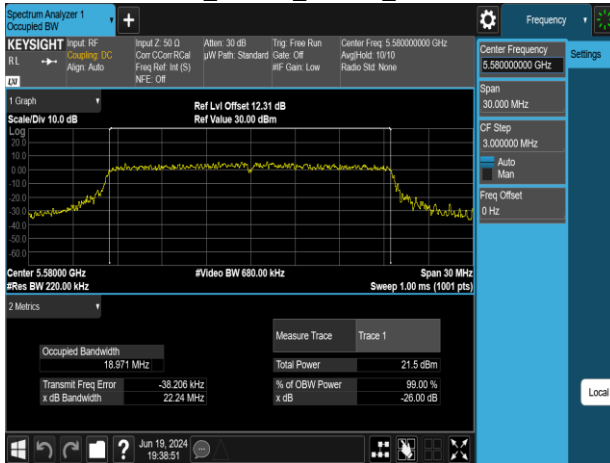

802.11ax_20MHz_Chain0_5700MHz

802.11ax_20MHz_Chain0_5580MHz