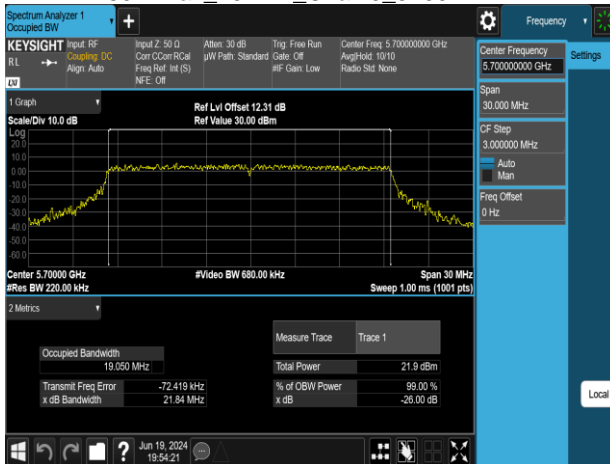

802.11ax\_20MHz\_Chain0\_5260MHz

802.11ax\_20MHz\_Chain0\_5220MHz

802.11ax\_20MHz\_Chain0\_5300MHz

802.11ax\_20MHz\_Chain0\_5240MHz

802.11ax\_20MHz\_Chain0\_5320MHz

Report No.: TMWK2309003309KR

802.11ax\_20MHz\_Chain0\_5500MHz

802.11ax\_20MHz\_Chain0\_5745MHz

802.11ax\_20MHz\_Chain0\_5580MHz

802.11ax\_20MHz\_Chain0\_5785MHz

802.11ax\_20MHz\_Chain0\_5700MHz

802.11ax\_20MHz\_Chain0\_5825MHz

Report No.: TMWK2309003309KR

802.11ax\_20MHz\_Chain1\_5180MHz