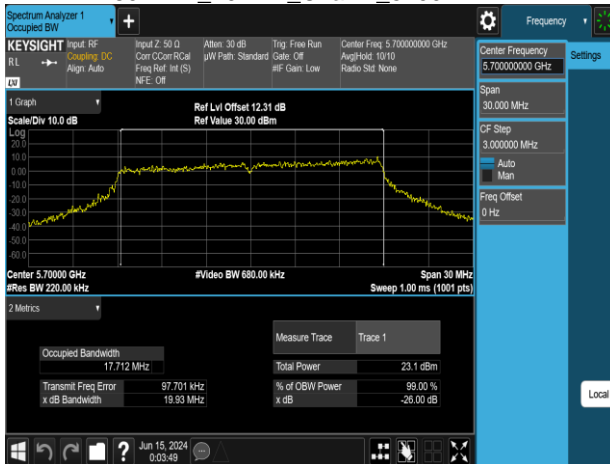

Report No.: TMWK2309003309KR

802.11n\_20MHz\_Chain1\_5500MHz

802.11n\_20MHz\_Chain1\_5745MHz

802.11n\_20MHz\_Chain1\_5580MHz

802.11n\_20MHz\_Chain1\_5785MHz

802.11n\_20MHz\_Chain1\_5700MHz

802.11n\_20MHz\_Chain1\_5825MHz