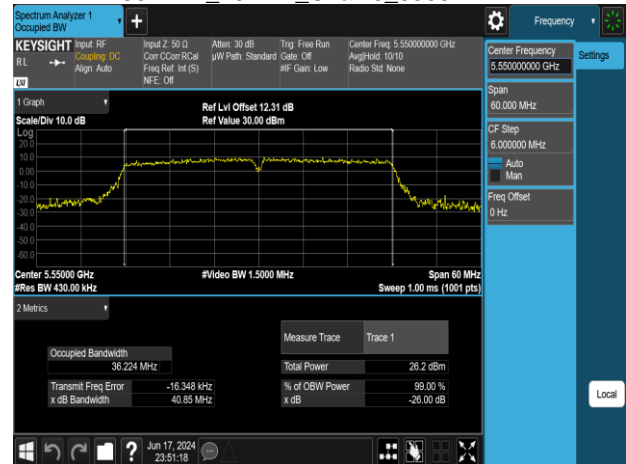

Report No.: TMWK2309003309KR

802.11n\_40MHz\_Chain0\_5190MHz

802.11n\_40MHz\_Chain0\_5310MHz

802.11n\_40MHz\_Chain0\_5230MHz

802.11n\_40MHz\_Chain0\_5510MHz

802.11n\_40MHz\_Chain0\_5270MHz

802.11n\_40MHz\_Chain0\_5550MHz