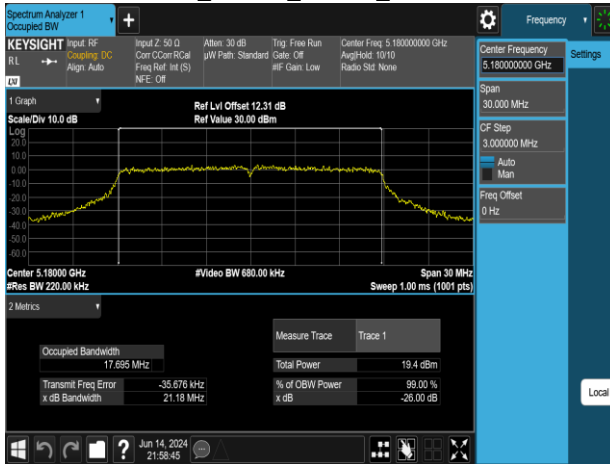

Report No.: TMWK2309003309KR

802.11n\_20MHz\_Chain1\_5180MHz

802.11n\_20MHz\_Chain1\_5260MHz

802.11n\_20MHz\_Chain1\_5220MHz

802.11n\_20MHz\_Chain1\_5300MHz

802.11n\_20MHz\_Chain1\_5240MHz

802.11n\_20MHz\_Chain1\_5320MHz

Report No.: TMWK2309003309KR

802.11n\_20MHz\_Chain1\_5500MHz

802.11n\_20MHz\_Chain1\_5745MHz

802.11n\_20MHz\_Chain1\_5580MHz

802.11n\_20MHz\_Chain1\_5785MHz

802.11n\_20MHz\_Chain1\_5700MHz

802.11n\_20MHz\_Chain1\_5825MHz