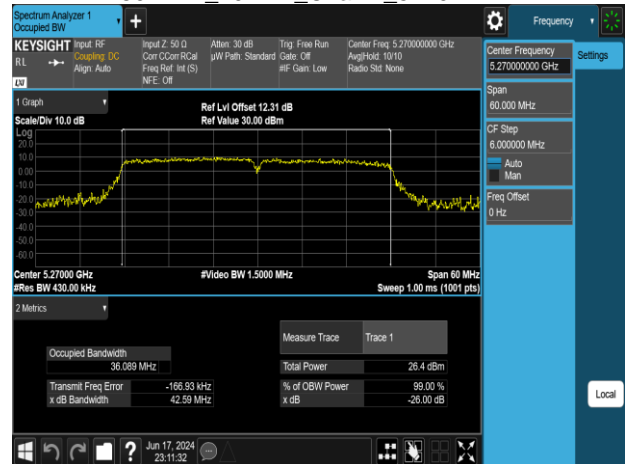

Report No.: TMWK2309003309KR

802.11n\_40MHz\_Chain0\_5670MHz

802.11n\_40MHz\_Chain1\_5190MHz

802.11n\_40MHz\_Chain0\_5755MHz

802.11n\_40MHz\_Chain1\_5230MHz

802.11n\_40MHz\_Chain0\_5795MHz

802.11n\_40MHz\_Chain1\_5270MHz