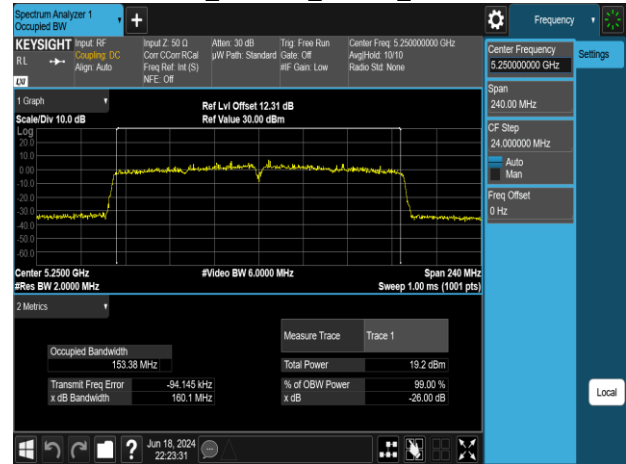

802.11ac_160MHz_Chain1_5570MHz

802.11ac_160MHz_Chain1_5250MHz