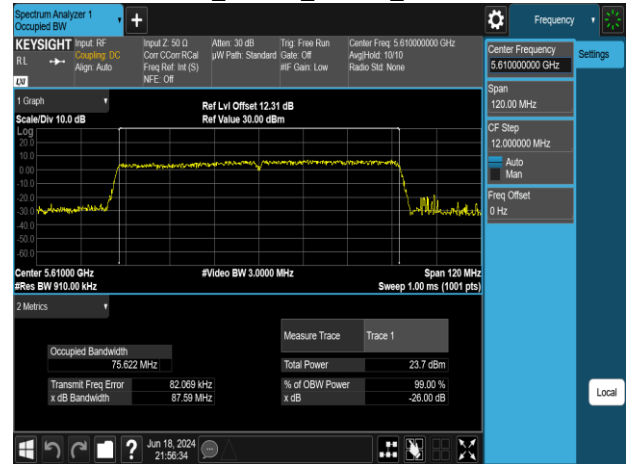

802.11ac_80MHz_Chain0_5775MHz

802.11ac_80MHz_Chain0_5610MHz