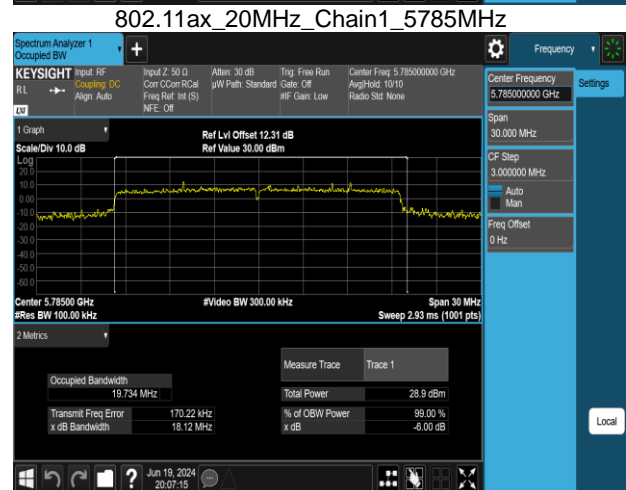

802.11ax\_20MHz\_Chain0\_5745MHz

802.11ax\_20MHz\_Chain0\_5580MHz

802.11ax\_20MHz\_Chain0\_5785MHz

802.11ax\_20MHz\_Chain0\_5700MHz

802.11ax\_20MHz\_Chain0\_5825MHz

Report No.: TMWK2309003309KR

802.11ax\_20MHz\_Chain1\_5180MHz

802.11ax\_20MHz\_Chain1\_5260MHz

802.11ax\_20MHz\_Chain1\_5220MHz

802.11ax\_20MHz\_Chain1\_5300MHz

802.11ax\_20MHz\_Chain1\_5240MHz

802.11ax\_20MHz\_Chain1\_5320MHz

Report No.: TMWK2309003309KR

Report No.: TMWK2309003309KR