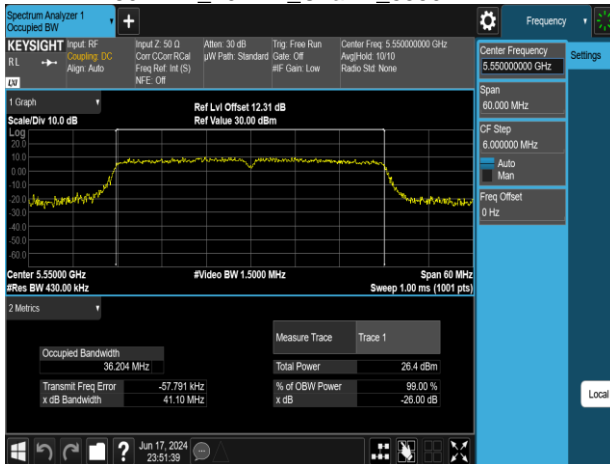

Report No.: TMWK2309003309KR

802.11n\_40MHz\_Chain1\_5310MHz

802.11n\_40MHz\_Chain1\_5670MHz

802.11n\_40MHz\_Chain1\_5510MHz

802.11n\_40MHz\_Chain1\_5755MHz

802.11n\_40MHz\_Chain1\_5550MHz

802.11n\_40MHz\_Chain1\_5795MHz

Report No.: TMWK2309003309KR

802.11ac\_80MHz\_Chain0\_5210MHz

802.11ac\_80MHz\_Chain0\_5610MHz

802.11ac\_80MHz\_Chain0\_5290MHz

802.11ac\_80MHz\_Chain0\_5775MHz

802.11ac\_80MHz\_Chain0\_5530MHz

Report No.: TMWK2309003309KR