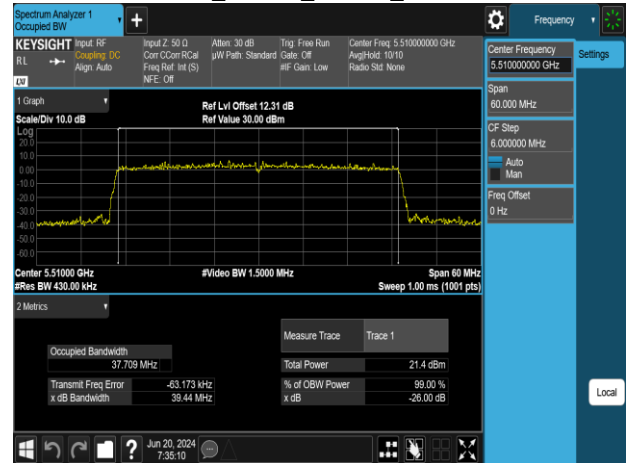

802.11ax\_40MHz\_Chain0\_5190MHz

802.11ax\_40MHz\_Chain0\_5310MHz

802.11ax\_40MHz\_Chain0\_5230MHz

802.11ax\_40MHz\_Chain0\_5510MHz

802.11ax\_40MHz\_Chain0\_5270MHz

802.11ax\_40MHz\_Chain0\_5550MHz