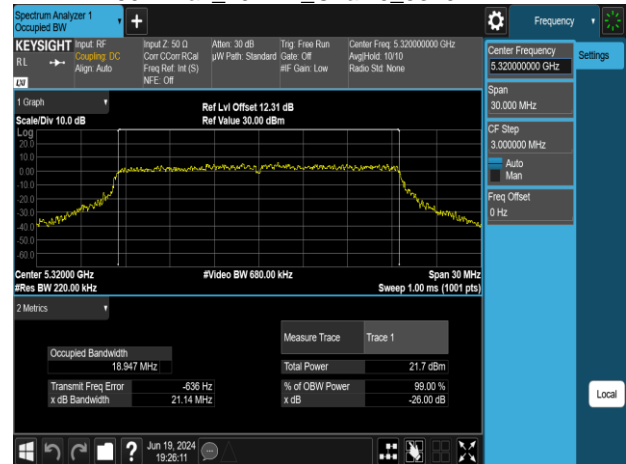

802.11ax\_20MHz\_Chain0\_5260MHz

802.11ax\_20MHz\_Chain0\_5220MHz

802.11ax\_20MHz\_Chain0\_5300MHz

802.11ax\_20MHz\_Chain0\_5240MHz

802.11ax\_20MHz\_Chain0\_5320MHz

Report No.: TMWK2309003309KR

802.11ax\_20MHz\_Chain0\_5500MHz

802.11ax\_20MHz\_Chain0\_5745MHz

802.11ax\_20MHz\_Chain0\_5580MHz

802.11ax\_20MHz\_Chain0\_5785MHz

802.11ax\_20MHz\_Chain0\_5700MHz

802.11ax\_20MHz\_Chain0\_5825MHz

Report No.: TMWK2309003309KR

802.11ax\_20MHz\_Chain1\_5180MHz