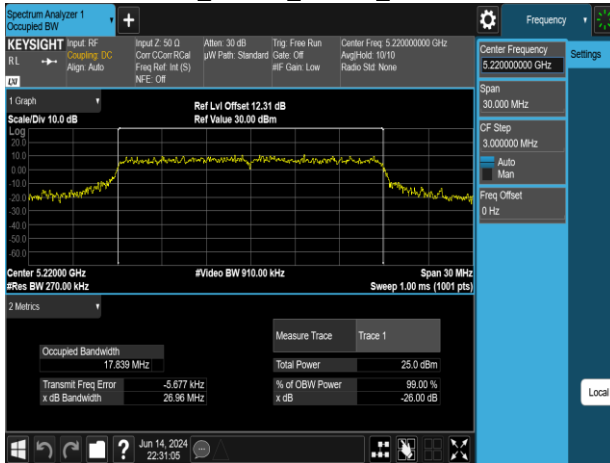

Report No.: TMWK2309003309KR

802.11n\_20MHz\_Chain1\_5180MHz

802.11n\_20MHz\_Chain1\_5260MHz

802.11n\_20MHz\_Chain1\_5220MHz

802.11n\_20MHz\_Chain1\_5300MHz

802.11n\_20MHz\_Chain1\_5240MHz

802.11n\_20MHz\_Chain1\_5320MHz

Report No.: TMWK2309003309KR

802.11n\_20MHz\_Chain1\_5500MHz

802.11n\_20MHz\_Chain1\_5745MHz

802.11n\_20MHz\_Chain1\_5580MHz

802.11n\_20MHz\_Chain1\_5785MHz

802.11n\_20MHz\_Chain1\_5700MHz

802.11n\_20MHz\_Chain1\_5825MHz