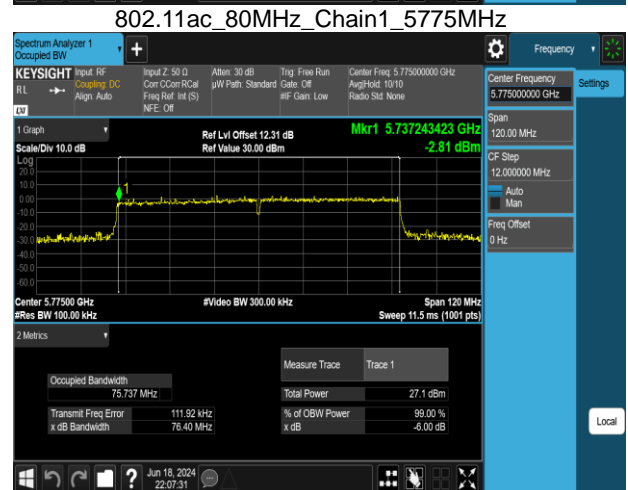

Report No.: TMWK2309003309KR

802.11ac\_80MHz\_Chain0\_5210MHz

802.11ac\_80MHz\_Chain0\_5610MHz

802.11ac\_80MHz\_Chain0\_5290MHz

802.11ac\_80MHz\_Chain0\_5775MHz

802.11ac\_80MHz\_Chain0\_5530MHz

Report No.: TMWK2309003309KR

Report No.: TMWK2309003309KR

802.11ac\_160MHz\_Chain0\_5250MHz

802.11ac\_160MHz\_Chain1\_5250MHz

802.11ac\_160MHz\_Chain0\_5570MHz

802.11ac\_160MHz\_Chain1\_5570MHz

Report No.: TMWK2309003309KR

802.11ax\_20MHz\_Chain0\_5180MHz