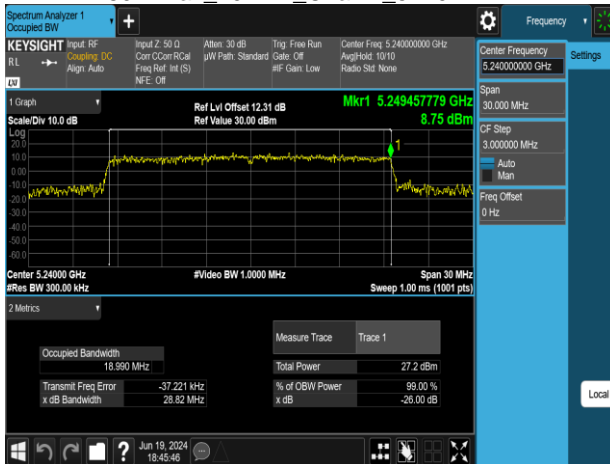

802.11ax\_20MHz\_Chain1\_5260MHz

802.11ax\_20MHz\_Chain1\_5220MHz

802.11ax\_20MHz\_Chain1\_5300MHz

802.11ax\_20MHz\_Chain1\_5240MHz

802.11ax\_20MHz\_Chain1\_5320MHz

Report No.: TMWK2309003309KR

Report No.: TMWK2309003309KR