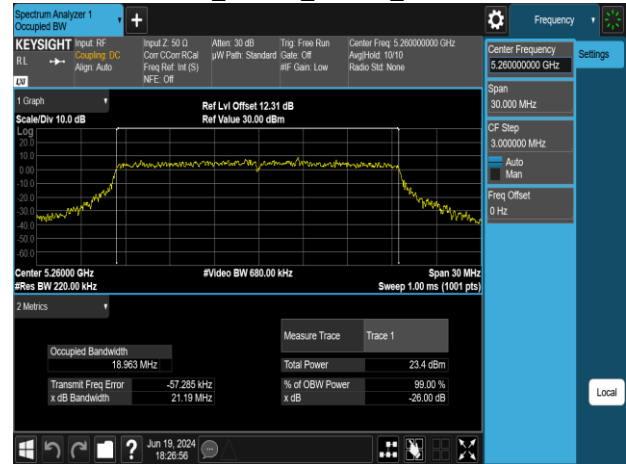

Report No.: TMWK2309003309KR

802.11ac\_160MHz\_Chain0\_5250MHz

802.11ac\_160MHz\_Chain1\_5250MHz

802.11ac\_160MHz\_Chain0\_5570MHz

802.11ac\_160MHz\_Chain1\_5570MHz

Report No.: TMWK2309003309KR

802.11ax\_20MHz\_Chain0\_5180MHz

802.11ax\_20MHz\_Chain0\_5260MHz

802.11ax\_20MHz\_Chain0\_5220MHz

802.11ax\_20MHz\_Chain0\_5300MHz

802.11ax\_20MHz\_Chain0\_5240MHz

802.11ax\_20MHz\_Chain0\_5320MHz

Report No.: TMWK2309003309KR

802.11ax\_20MHz\_Chain0\_5500MHz