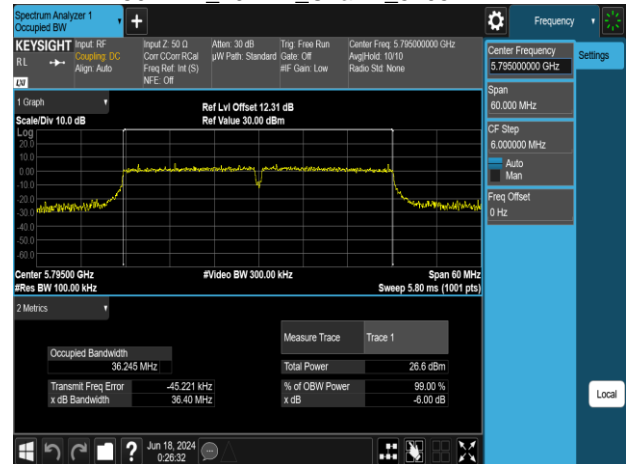

Report No.: TMWK2309003309KR

802.11n\_40MHz\_Chain1\_5310MHz

802.11n\_40MHz\_Chain1\_5670MHz

802.11n\_40MHz\_Chain1\_5510MHz

802.11n\_40MHz\_Chain1\_5755MHz

802.11n\_40MHz\_Chain1\_5550MHz

802.11n\_40MHz\_Chain1\_5795MHz

Report No.: TMWK2309003309KR

802.11ac\_80MHz\_Chain0\_5210MHz

802.11ac\_80MHz\_Chain0\_5610MHz

802.11ac\_80MHz\_Chain0\_5290MHz

802.11ac\_80MHz\_Chain0\_5775MHz

802.11ac\_80MHz\_Chain0\_5530MHz

Report No.: TMWK2309003309KR