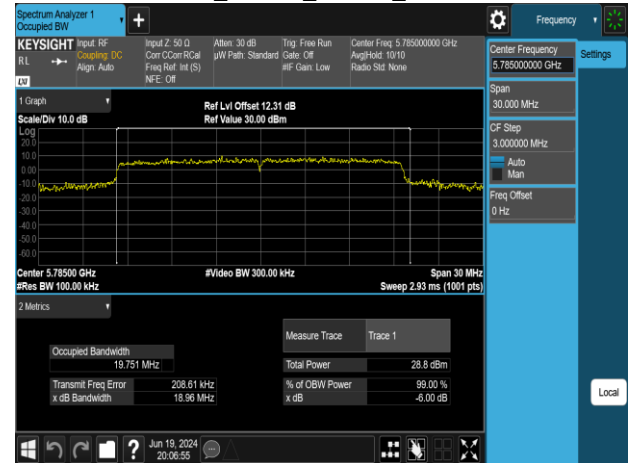

802.11ax\_20MHz\_Chain0\_5260MHz

802.11ax\_20MHz\_Chain0\_5220MHz

802.11ax\_20MHz\_Chain0\_5300MHz

802.11ax\_20MHz\_Chain0\_5240MHz

802.11ax\_20MHz\_Chain0\_5320MHz

Report No.: TMWK2309003309KR

802.11ax\_20MHz\_Chain0\_5500MHz

802.11ax\_20MHz\_Chain0\_5745MHz

802.11ax\_20MHz\_Chain0\_5580MHz

802.11ax\_20MHz\_Chain0\_5785MHz

802.11ax\_20MHz\_Chain0\_5700MHz

802.11ax\_20MHz\_Chain0\_5825MHz

Report No.: TMWK2309003309KR

802.11ax\_20MHz\_Chain1\_5180MHz