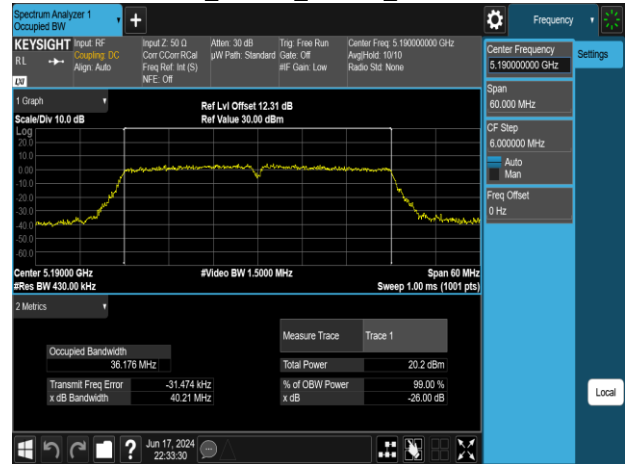

802.11n_40MHz_Chain1_5230MHz

802.11n_40MHz_Chain1_5190MHz