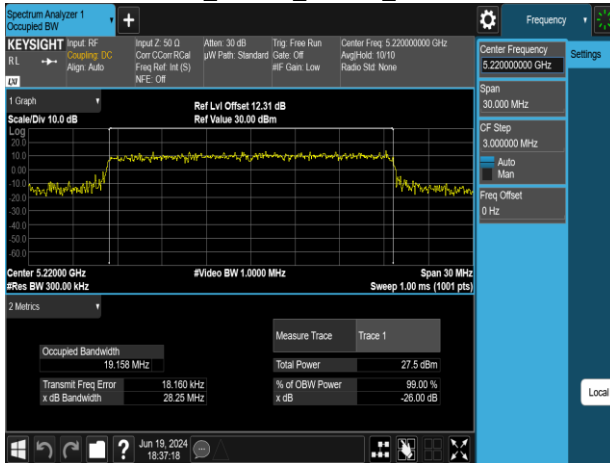

802.11ax_20MHz_Chain0_5240MHz

802.11ax_20MHz_Chain0_5220MHz