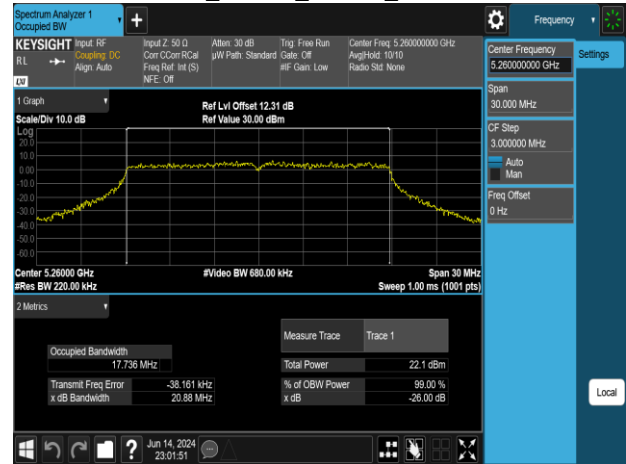

Report No.: TMWK2309003309KR

802.11n\_20MHz\_Chain1\_5180MHz

802.11n\_20MHz\_Chain1\_5260MHz

802.11n\_20MHz\_Chain1\_5220MHz

802.11n\_20MHz\_Chain1\_5300MHz

802.11n\_20MHz\_Chain1\_5240MHz

802.11n\_20MHz\_Chain1\_5320MHz

Report No.: TMWK2309003309KR

802.11n\_20MHz\_Chain1\_5500MHz

802.11n\_20MHz\_Chain1\_5745MHz

802.11n\_20MHz\_Chain1\_5580MHz

802.11n\_20MHz\_Chain1\_5785MHz

802.11n\_20MHz\_Chain1\_5700MHz

802.11n\_20MHz\_Chain1\_5825MHz