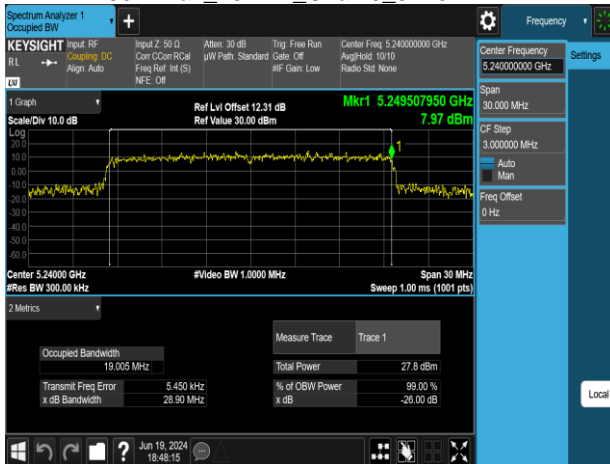

802.11ax\_20MHz\_Chain0\_5260MHz

802.11ax\_20MHz\_Chain0\_5220MHz

802.11ax\_20MHz\_Chain0\_5300MHz

802.11ax\_20MHz\_Chain0\_5240MHz

802.11ax\_20MHz\_Chain0\_5320MHz

Report No.: TMWK2309003309KR

802.11ax\_20MHz\_Chain0\_5500MHz