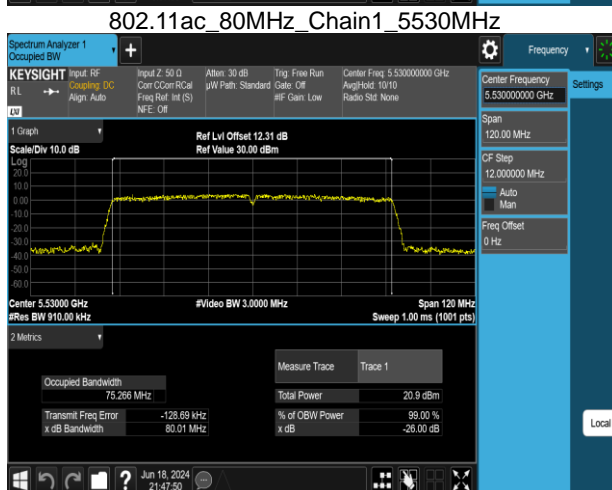

Report No.: TMWK2309003309KR

802.11ac\_80MHz\_Chain0\_5210MHz

802.11ac\_80MHz\_Chain0\_5610MHz

802.11ac\_80MHz\_Chain0\_5290MHz

802.11ac\_80MHz\_Chain0\_5775MHz

802.11ac\_80MHz\_Chain0\_5530MHz

Report No.: TMWK2309003309KR

Report No.: TMWK2309003309KR

802.11ac\_160MHz\_Chain0\_5250MHz

802.11ac\_160MHz\_Chain1\_5250MHz

802.11ac\_160MHz\_Chain0\_5570MHz

802.11ac\_160MHz\_Chain1\_5570MHz

Report No.: TMWK2309003309KR

802.11ax\_20MHz\_Chain0\_5180MHz