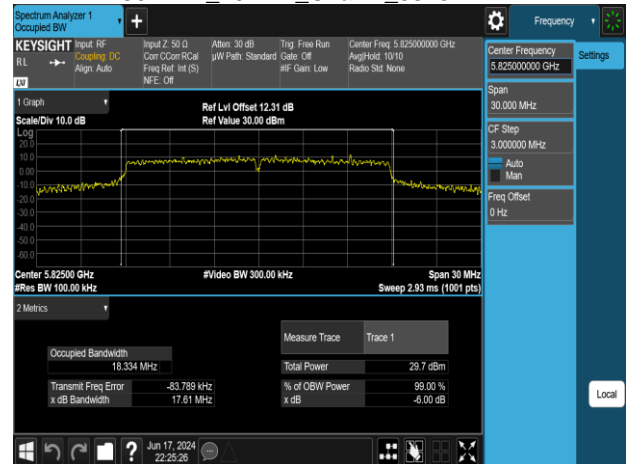

Report No.: TMWK2309003309KR

802.11n\_20MHz\_Chain1\_5500MHz

802.11n\_20MHz\_Chain1\_5745MHz

802.11n\_20MHz\_Chain1\_5580MHz

802.11n\_20MHz\_Chain1\_5785MHz

802.11n\_20MHz\_Chain1\_5700MHz

802.11n\_20MHz\_Chain1\_5825MHz