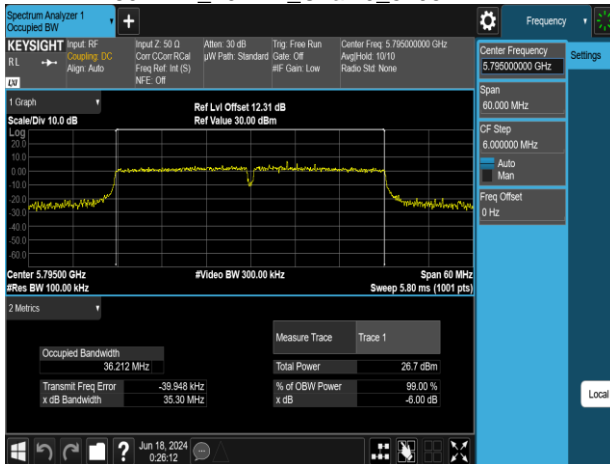

Report No.: TMWK2309003309KR

802.11n\_40MHz\_Chain0\_5670MHz

802.11n\_40MHz\_Chain1\_5190MHz

802.11n\_40MHz\_Chain0\_5755MHz

802.11n\_40MHz\_Chain1\_5230MHz

802.11n\_40MHz\_Chain0\_5795MHz

802.11n\_40MHz\_Chain1\_5270MHz