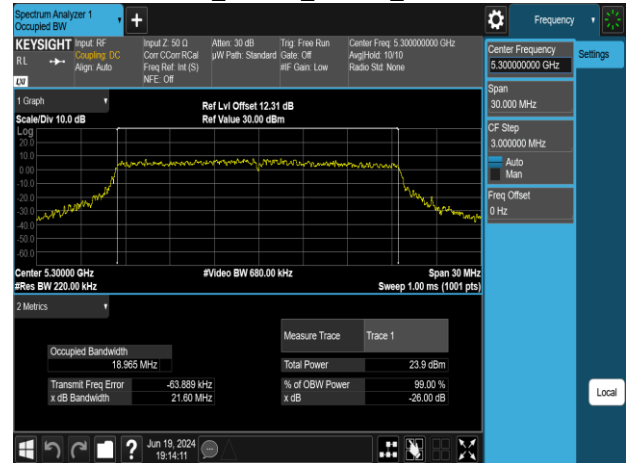

802.11ax\_20MHz\_Chain0\_5260MHz

802.11ax\_20MHz\_Chain0\_5220MHz

802.11ax\_20MHz\_Chain0\_5300MHz

802.11ax\_20MHz\_Chain0\_5240MHz

802.11ax\_20MHz\_Chain0\_5320MHz

Report No.: TMWK2309003309KR

802.11ax\_20MHz\_Chain0\_5500MHz

802.11ax\_20MHz\_Chain0\_5745MHz

802.11ax\_20MHz\_Chain0\_5580MHz

802.11ax\_20MHz\_Chain0\_5785MHz

802.11ax\_20MHz\_Chain0\_5700MHz

802.11ax\_20MHz\_Chain0\_5825MHz

Report No.: TMWK2309003309KR

802.11ax\_20MHz\_Chain1\_5180MHz

802.11ax\_20MHz\_Chain1\_5260MHz

802.11ax\_20MHz\_Chain1\_5220MHz

802.11ax\_20MHz\_Chain1\_5300MHz

802.11ax\_20MHz\_Chain1\_5240MHz

802.11ax\_20MHz\_Chain1\_5320MHz

Report No.: TMWK2309003309KR

Report No.: TMWK2309003309KR