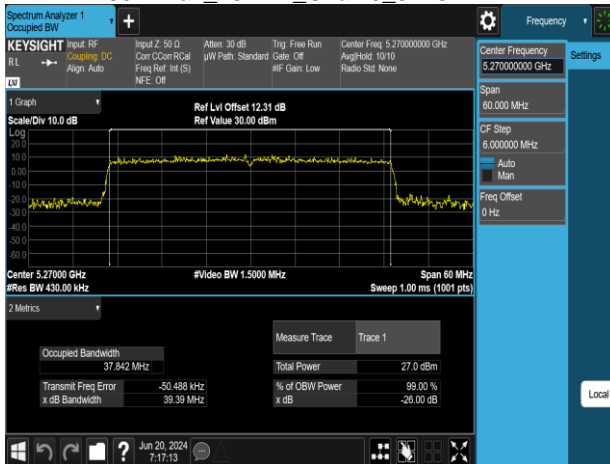

802.11ax\_40MHz\_Chain0\_5190MHz

802.11ax\_40MHz\_Chain0\_5310MHz

802.11ax\_40MHz\_Chain0\_5230MHz

802.11ax\_40MHz\_Chain0\_5510MHz

802.11ax\_40MHz\_Chain0\_5270MHz

802.11ax\_40MHz\_Chain0\_5550MHz