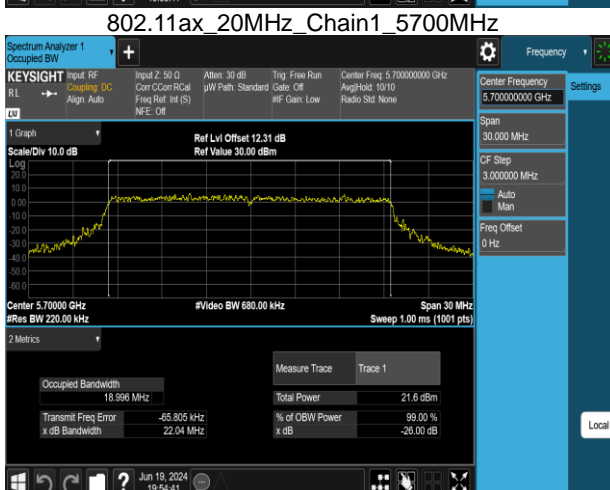

802.11ax\_20MHz\_Chain0\_5745MHz

802.11ax\_20MHz\_Chain0\_5580MHz

802.11ax\_20MHz\_Chain0\_5785MHz

802.11ax\_20MHz\_Chain0\_5700MHz

802.11ax\_20MHz\_Chain0\_5825MHz

Report No.: TMWK2309003309KR

802.11ax\_20MHz\_Chain1\_5180MHz

802.11ax\_20MHz\_Chain1\_5260MHz

802.11ax\_20MHz\_Chain1\_5220MHz

802.11ax\_20MHz\_Chain1\_5300MHz

802.11ax\_20MHz\_Chain1\_5240MHz

802.11ax\_20MHz\_Chain1\_5320MHz

Report No.: TMWK2309003309KR

Report No.: TMWK2309003309KR