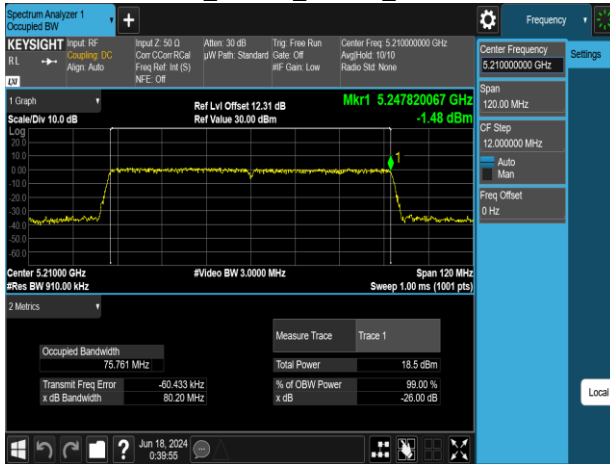

Report No.: TMWK2309003309KR

802.11n\_40MHz\_Chain1\_5310MHz

802.11n\_40MHz\_Chain1\_5670MHz

802.11n\_40MHz\_Chain1\_5510MHz

802.11n\_40MHz\_Chain1\_5755MHz

802.11n\_40MHz\_Chain1\_5550MHz

802.11n\_40MHz\_Chain1\_5795MHz

Report No.: TMWK2309003309KR

802.11ac\_80MHz\_Chain0\_5210MHz

802.11ac\_80MHz\_Chain0\_5610MHz

802.11ac\_80MHz\_Chain0\_5290MHz

802.11ac\_80MHz\_Chain0\_5775MHz

802.11ac\_80MHz\_Chain0\_5530MHz

Report No.: TMWK2309003309KR