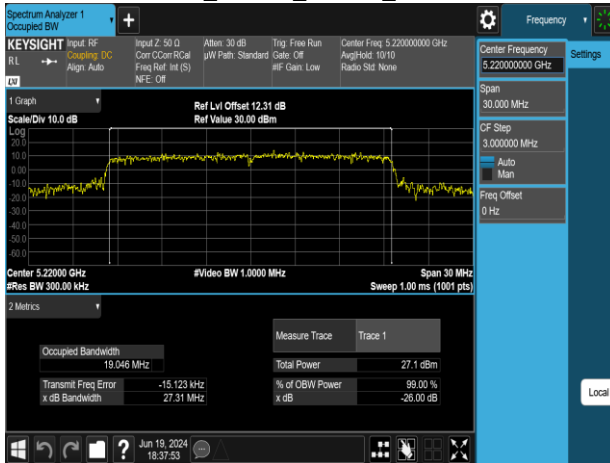

802.11ax_20MHz_Chain1_5240MHz

802.11ax_20MHz_Chain1_5220MHz