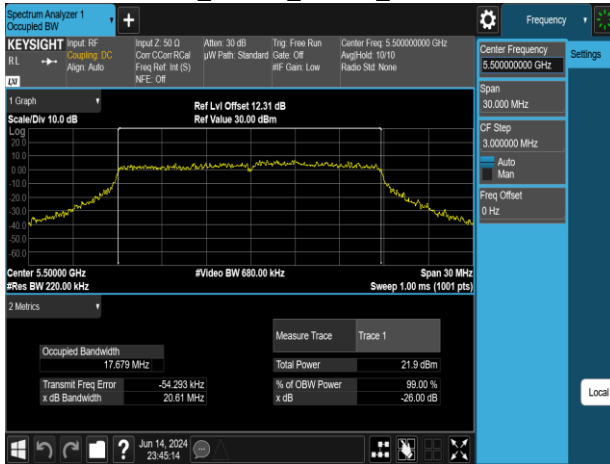

Report No.: TMWK2309003309KR

802.11n\_20MHz\_Chain1\_5180MHz

802.11n\_20MHz\_Chain1\_5260MHz

802.11n\_20MHz\_Chain1\_5220MHz

802.11n\_20MHz\_Chain1\_5300MHz

802.11n\_20MHz\_Chain1\_5240MHz

802.11n\_20MHz\_Chain1\_5320MHz

Report No.: TMWK2309003309KR

802.11n\_20MHz\_Chain1\_5500MHz

802.11n\_20MHz\_Chain1\_5745MHz

802.11n\_20MHz\_Chain1\_5580MHz

802.11n\_20MHz\_Chain1\_5785MHz

802.11n\_20MHz\_Chain1\_5700MHz

802.11n\_20MHz\_Chain1\_5825MHz