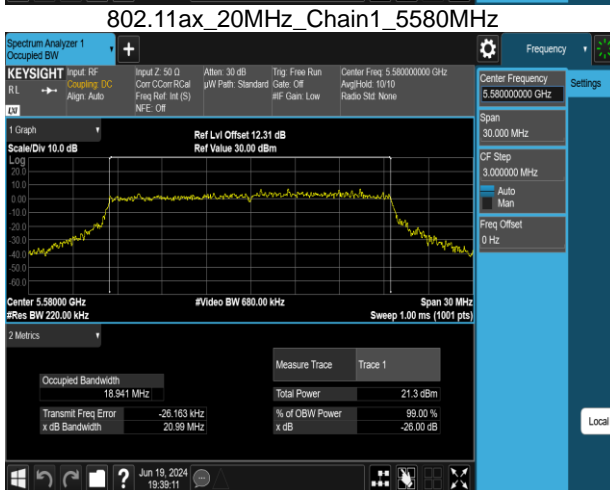

802.11ax\_20MHz\_Chain0\_5745MHz

802.11ax\_20MHz\_Chain0\_5580MHz

802.11ax\_20MHz\_Chain0\_5785MHz

802.11ax\_20MHz\_Chain0\_5700MHz

802.11ax\_20MHz\_Chain0\_5825MHz

Report No.: TMWK2309003309KR

802.11ax\_20MHz\_Chain1\_5180MHz

802.11ax\_20MHz\_Chain1\_5260MHz

802.11ax\_20MHz\_Chain1\_5220MHz

802.11ax\_20MHz\_Chain1\_5300MHz

802.11ax\_20MHz\_Chain1\_5240MHz

802.11ax\_20MHz\_Chain1\_5320MHz

Report No.: TMWK2309003309KR

Report No.: TMWK2309003309KR