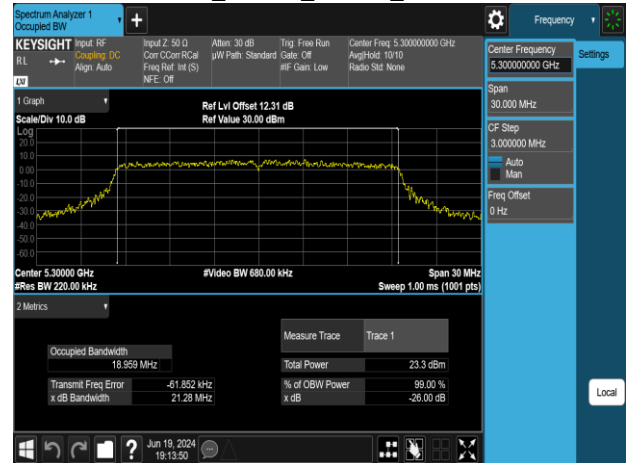

Report No.: TMWK2309003309KR

802.11ac\_160MHz\_Chain0\_5250MHz

802.11ac\_160MHz\_Chain1\_5250MHz

802.11ac\_160MHz\_Chain0\_5570MHz

802.11ac\_160MHz\_Chain1\_5570MHz

Report No.: TMWK2309003309KR

802.11ax\_20MHz\_Chain0\_5180MHz

802.11ax\_20MHz\_Chain0\_5260MHz

802.11ax\_20MHz\_Chain0\_5220MHz

802.11ax\_20MHz\_Chain0\_5300MHz

802.11ax\_20MHz\_Chain0\_5240MHz

802.11ax\_20MHz\_Chain0\_5320MHz

Report No.: TMWK2309003309KR

802.11ax\_20MHz\_Chain0\_5500MHz