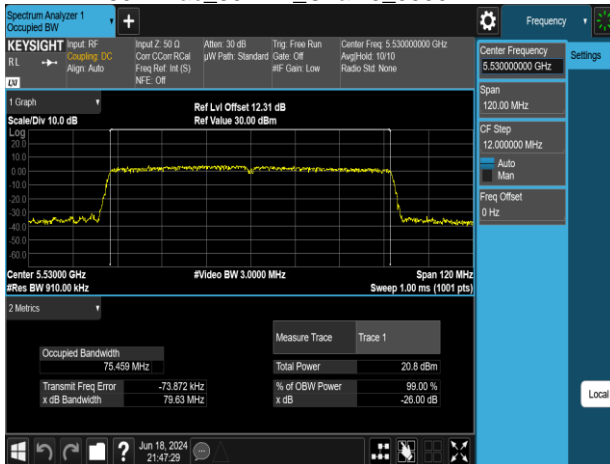

Report No.: TMWK2309003309KR

802.11ac\_80MHz\_Chain0\_5210MHz

802.11ac\_80MHz\_Chain0\_5610MHz

802.11ac\_80MHz\_Chain0\_5290MHz

802.11ac\_80MHz\_Chain0\_5775MHz

802.11ac\_80MHz\_Chain0\_5530MHz

Report No.: TMWK2309003309KR

Report No.: TMWK2309003309KR

802.11ac\_160MHz\_Chain0\_5250MHz

802.11ac\_160MHz\_Chain1\_5250MHz

802.11ac\_160MHz\_Chain0\_5570MHz

802.11ac\_160MHz\_Chain1\_5570MHz

Report No.: TMWK2309003309KR

802.11ax\_20MHz\_Chain0\_5180MHz