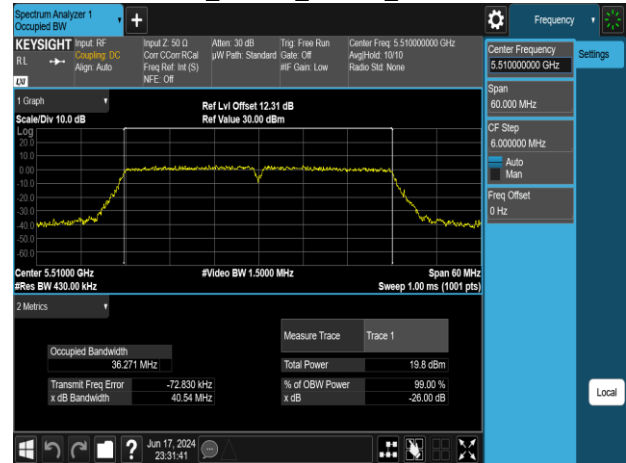

Report No.: TMWK2309003309KR

802.11n\_40MHz\_Chain0\_5190MHz

802.11n\_40MHz\_Chain0\_5310MHz

802.11n\_40MHz\_Chain0\_5230MHz

802.11n\_40MHz\_Chain0\_5510MHz

802.11n\_40MHz\_Chain0\_5270MHz

802.11n\_40MHz\_Chain0\_5550MHz