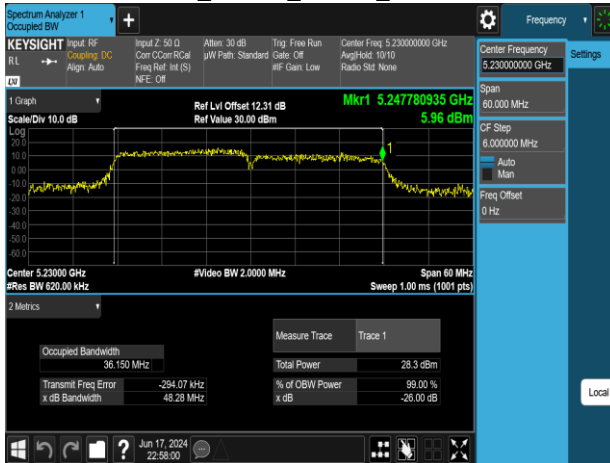

Report No.: TMWK2309003309KR

802.11n\_40MHz\_Chain0\_5190MHz

802.11n\_40MHz\_Chain0\_5310MHz

802.11n\_40MHz\_Chain0\_5230MHz

802.11n\_40MHz\_Chain0\_5510MHz

802.11n\_40MHz\_Chain0\_5270MHz

802.11n\_40MHz\_Chain0\_5550MHz