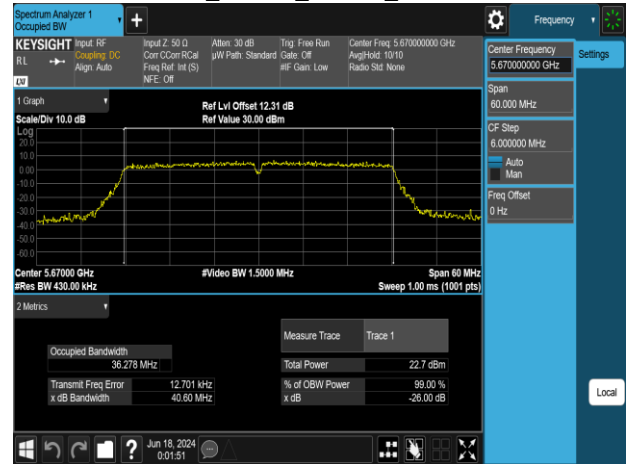

802.11n_40MHz_Chain1_5755MHz

802.11n_40MHz_Chain1_5670MHz