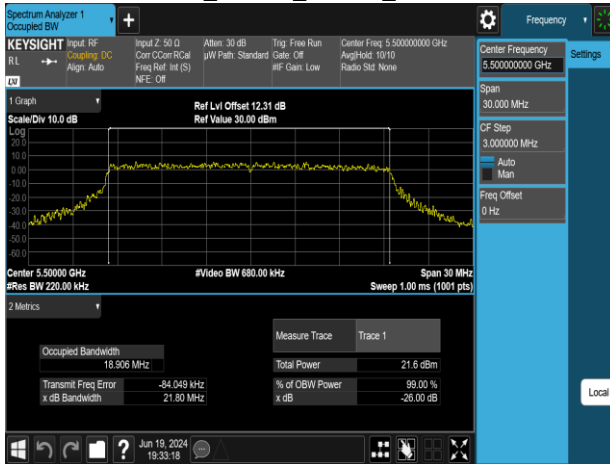

802.11ax\_20MHz\_Chain0\_5260MHz

802.11ax\_20MHz\_Chain0\_5220MHz

802.11ax\_20MHz\_Chain0\_5300MHz

802.11ax\_20MHz\_Chain0\_5240MHz

802.11ax\_20MHz\_Chain0\_5320MHz

Report No.: TMWK2309003309KR

802.11ax\_20MHz\_Chain0\_5500MHz

802.11ax\_20MHz\_Chain0\_5745MHz

802.11ax\_20MHz\_Chain0\_5580MHz

802.11ax\_20MHz\_Chain0\_5785MHz

802.11ax\_20MHz\_Chain0\_5700MHz

802.11ax\_20MHz\_Chain0\_5825MHz

Report No.: TMWK2309003309KR

802.11ax\_20MHz\_Chain1\_5180MHz