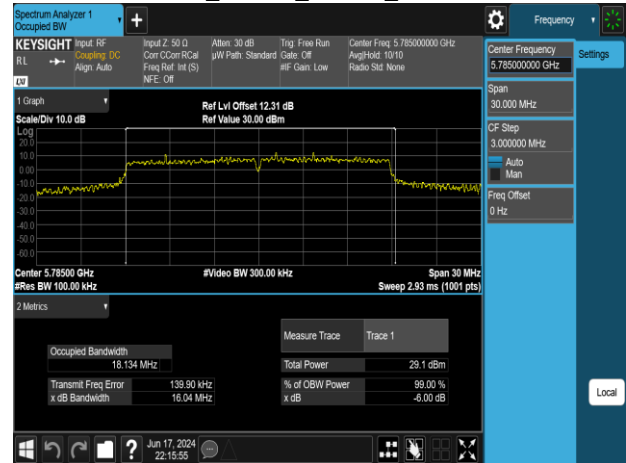

Report No.: TMWK2309003309KR

802.11n\_20MHz\_Chain1\_5500MHz

802.11n\_20MHz\_Chain1\_5745MHz

802.11n\_20MHz\_Chain1\_5580MHz

802.11n\_20MHz\_Chain1\_5785MHz

802.11n\_20MHz\_Chain1\_5700MHz

802.11n\_20MHz\_Chain1\_5825MHz