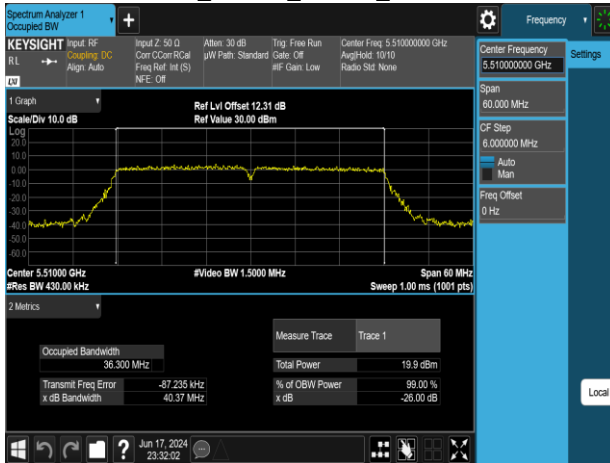

Report No.: TMWK2309003309KR

802.11n\_40MHz\_Chain1\_5310MHz

802.11n\_40MHz\_Chain1\_5670MHz

802.11n\_40MHz\_Chain1\_5510MHz

802.11n\_40MHz\_Chain1\_5755MHz

802.11n\_40MHz\_Chain1\_5550MHz

802.11n\_40MHz\_Chain1\_5795MHz

Report No.: TMWK2309003309KR

802.11ac\_80MHz\_Chain0\_5210MHz

802.11ac\_80MHz\_Chain0\_5610MHz

802.11ac\_80MHz\_Chain0\_5290MHz

802.11ac\_80MHz\_Chain0\_5775MHz

802.11ac\_80MHz\_Chain0\_5530MHz

Report No.: TMWK2309003309KR