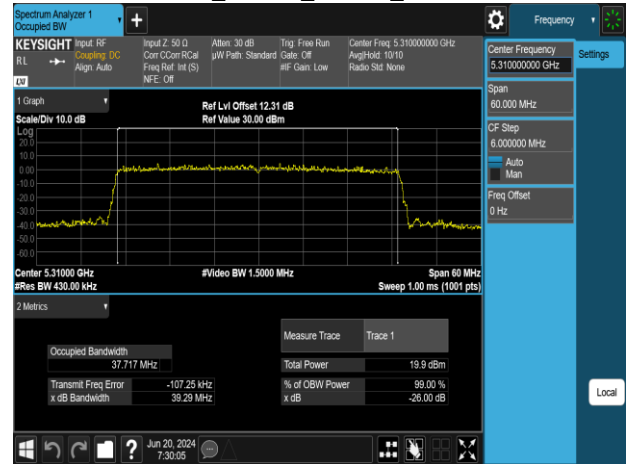

802.11ax_40MHz_Chain0_5510MHz

802.11ax_40MHz_Chain0_5310MHz