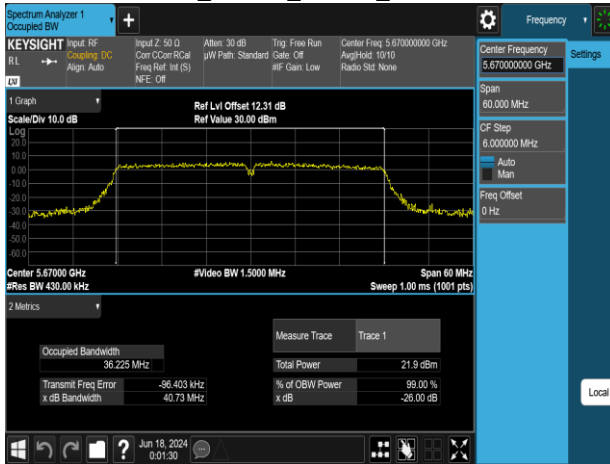

802.11n_40MHz_Chain0_5755MHz

Report No.: TMWK2309003309KR

802.11n_40MHz_Chain0_5670MHz