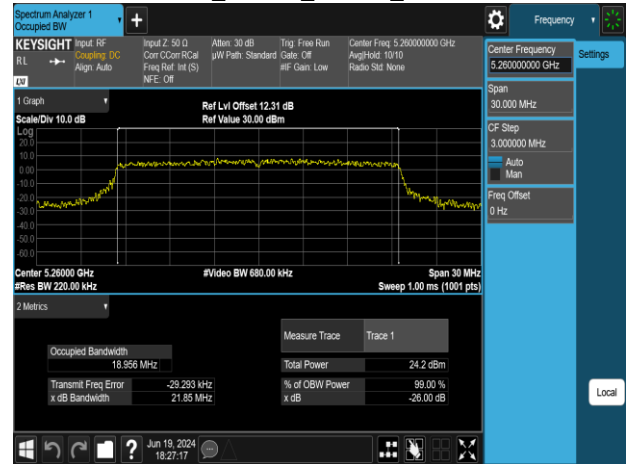

802.11ax\_20MHz\_Chain0\_5260MHz

802.11ax\_20MHz\_Chain0\_5220MHz

802.11ax\_20MHz\_Chain0\_5300MHz

802.11ax\_20MHz\_Chain0\_5240MHz

802.11ax\_20MHz\_Chain0\_5320MHz

Report No.: TMWK2309003309KR

802.11ax\_20MHz\_Chain0\_5500MHz

802.11ax\_20MHz\_Chain0\_5745MHz

802.11ax\_20MHz\_Chain0\_5580MHz

802.11ax\_20MHz\_Chain0\_5785MHz

802.11ax\_20MHz\_Chain0\_5700MHz

802.11ax\_20MHz\_Chain0\_5825MHz

Report No.: TMWK2309003309KR

802.11ax\_20MHz\_Chain1\_5180MHz

802.11ax\_20MHz\_Chain1\_5260MHz

802.11ax\_20MHz\_Chain1\_5220MHz

802.11ax\_20MHz\_Chain1\_5300MHz

802.11ax\_20MHz\_Chain1\_5240MHz

802.11ax\_20MHz\_Chain1\_5320MHz

Report No.: TMWK2309003309KR

Report No.: TMWK2309003309KR