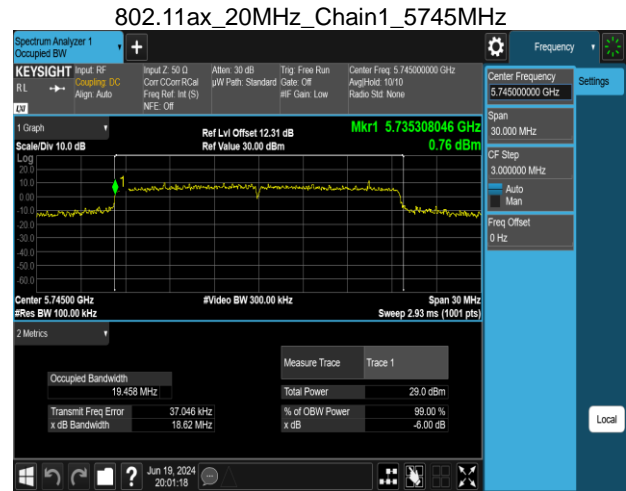

802.11ax\_20MHz\_Chain0\_5745MHz

802.11ax\_20MHz\_Chain0\_5580MHz

802.11ax\_20MHz\_Chain0\_5785MHz

802.11ax\_20MHz\_Chain0\_5700MHz

802.11ax\_20MHz\_Chain0\_5825MHz

Report No.: TMWK2309003309KR

802.11ax\_20MHz\_Chain1\_5180MHz

802.11ax\_20MHz\_Chain1\_5260MHz

802.11ax\_20MHz\_Chain1\_5220MHz

802.11ax\_20MHz\_Chain1\_5300MHz

802.11ax\_20MHz\_Chain1\_5240MHz

802.11ax\_20MHz\_Chain1\_5320MHz

Report No.: TMWK2309003309KR

Report No.: TMWK2309003309KR