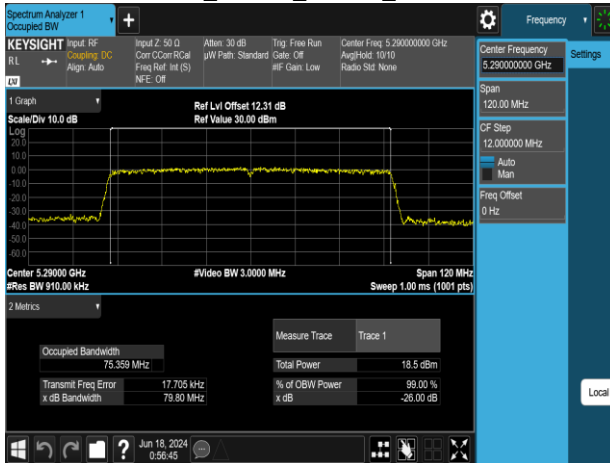

Report No.: TMWK2309003309KR

802.11ac\_80MHz\_Chain0\_5210MHz

802.11ac\_80MHz\_Chain0\_5610MHz

802.11ac\_80MHz\_Chain0\_5290MHz

802.11ac\_80MHz\_Chain0\_5775MHz

802.11ac\_80MHz\_Chain0\_5530MHz

Report No.: TMWK2309003309KR