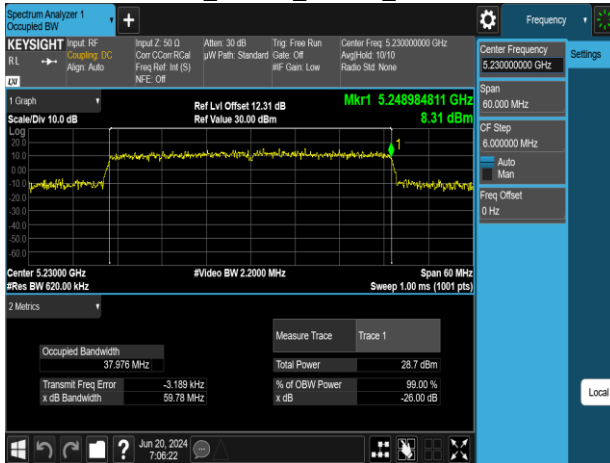

802.11ax_40MHz_Chain0_5270MHz

802.11ax_40MHz_Chain0_5230MHz