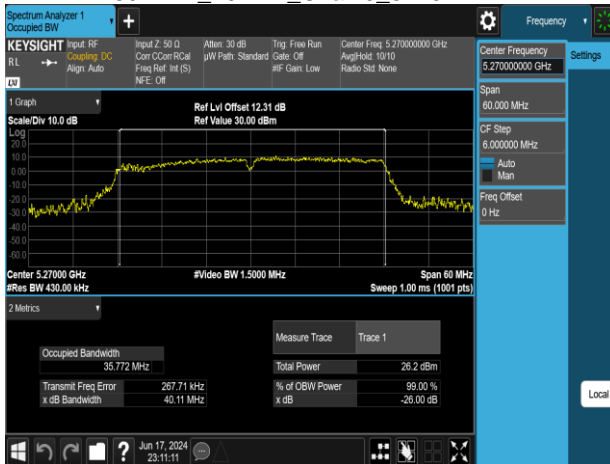

Report No.: TMWK2309003309KR

802.11n\_40MHz\_Chain0\_5190MHz

802.11n\_40MHz\_Chain0\_5310MHz

802.11n\_40MHz\_Chain0\_5230MHz

802.11n\_40MHz\_Chain0\_5510MHz

802.11n\_40MHz\_Chain0\_5270MHz

802.11n\_40MHz\_Chain0\_5550MHz