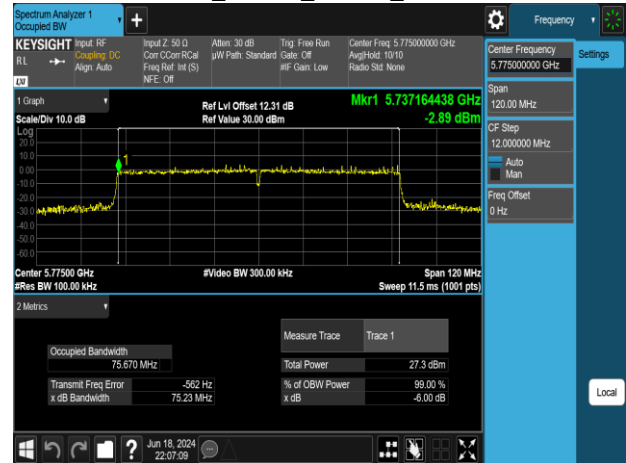

Report No.: TMWK2309003309KR

802.11ac\_80MHz\_Chain0\_5210MHz

802.11ac\_80MHz\_Chain0\_5610MHz

802.11ac\_80MHz\_Chain0\_5290MHz

802.11ac\_80MHz\_Chain0\_5775MHz

802.11ac\_80MHz\_Chain0\_5530MHz

Report No.: TMWK2309003309KR