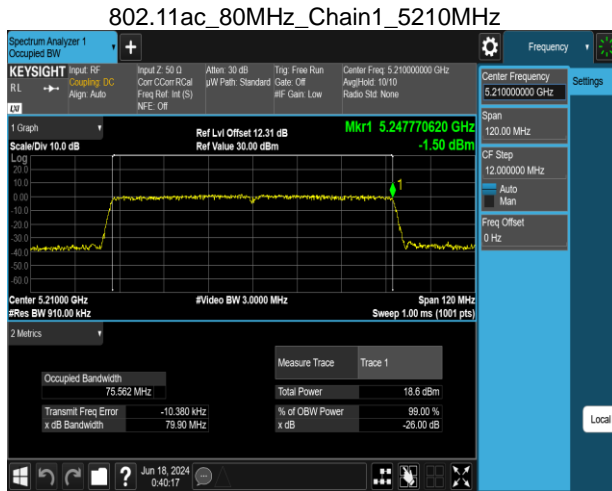

Report No.: TMWK2309003309KR

802.11ac\_80MHz\_Chain0\_5210MHz

802.11ac\_80MHz\_Chain0\_5610MHz

802.11ac\_80MHz\_Chain0\_5290MHz

802.11ac\_80MHz\_Chain0\_5775MHz

802.11ac\_80MHz\_Chain0\_5530MHz

Report No.: TMWK2309003309KR

Report No.: TMWK2309003309KR

802.11ac\_160MHz\_Chain0\_5250MHz

802.11ac\_160MHz\_Chain1\_5250MHz

802.11ac\_160MHz\_Chain0\_5570MHz

802.11ac\_160MHz\_Chain1\_5570MHz

Report No.: TMWK2309003309KR

802.11ax\_20MHz\_Chain0\_5180MHz