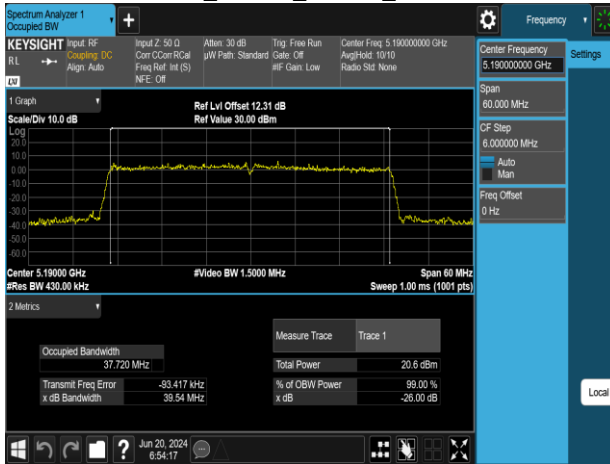

802.11ax_40MHz_Chain0_5230MHz

Report No.: TMWK2309003309KR

802.11ax_40MHz_Chain0_5190MHz