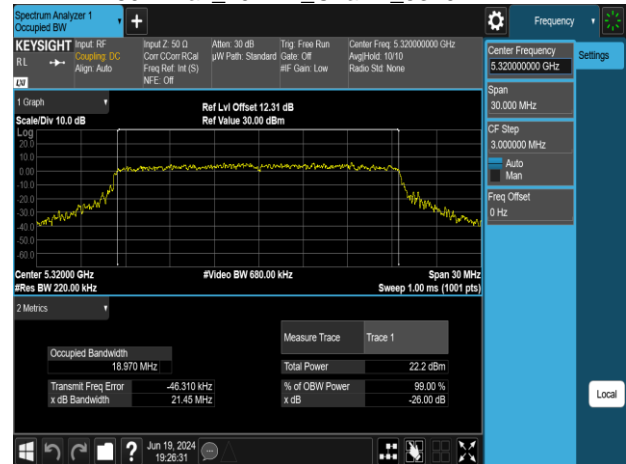

802.11ax\_20MHz\_Chain1\_5260MHz

802.11ax\_20MHz\_Chain1\_5220MHz

802.11ax\_20MHz\_Chain1\_5300MHz

802.11ax\_20MHz\_Chain1\_5240MHz

802.11ax\_20MHz\_Chain1\_5320MHz

Report No.: TMWK2309003309KR

Report No.: TMWK2309003309KR