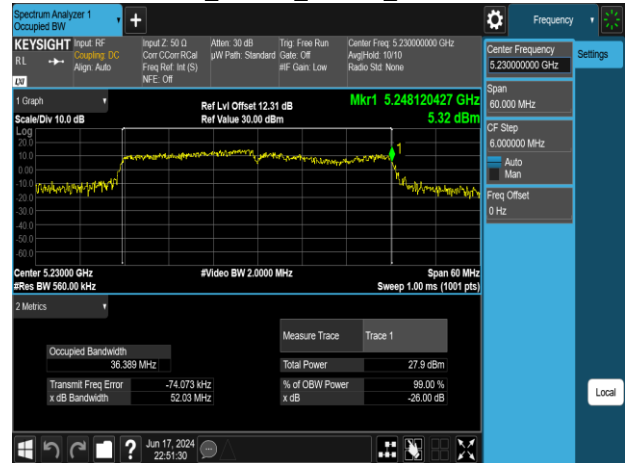

Report No.: TMWK2309003309KR

802.11n\_40MHz\_Chain0\_5670MHz

802.11n\_40MHz\_Chain1\_5190MHz

802.11n\_40MHz\_Chain0\_5755MHz

802.11n\_40MHz\_Chain1\_5230MHz

802.11n\_40MHz\_Chain0\_5795MHz

802.11n\_40MHz\_Chain1\_5270MHz