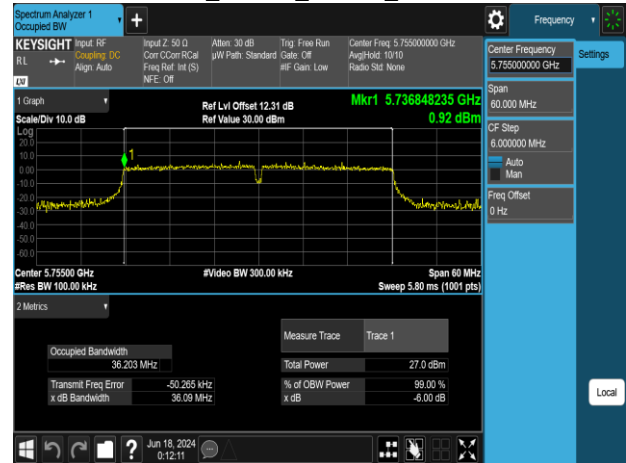

Report No.: TMWK2309003309KR

802.11n\_40MHz\_Chain1\_5310MHz

802.11n\_40MHz\_Chain1\_5670MHz

802.11n\_40MHz\_Chain1\_5510MHz

802.11n\_40MHz\_Chain1\_5755MHz

802.11n\_40MHz\_Chain1\_5550MHz

802.11n\_40MHz\_Chain1\_5795MHz

Report No.: TMWK2309003309KR

802.11ac\_80MHz\_Chain0\_5210MHz

802.11ac\_80MHz\_Chain0\_5610MHz

802.11ac\_80MHz\_Chain0\_5290MHz

802.11ac\_80MHz\_Chain0\_5775MHz

802.11ac\_80MHz\_Chain0\_5530MHz

Report No.: TMWK2309003309KR