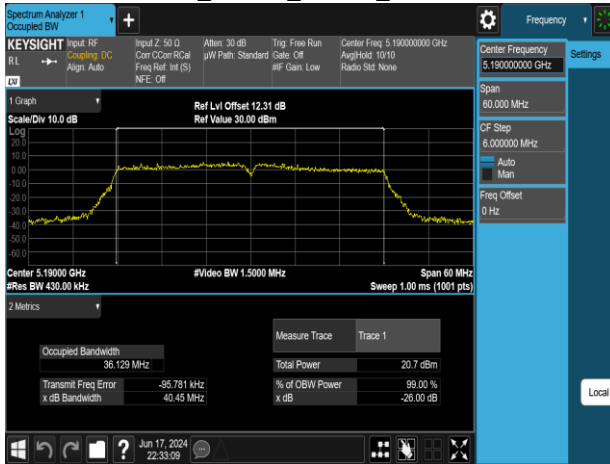

802.11n_40MHz_Chain0_5230MHz

Report No.: TMWK2309003309KR

802.11n_40MHz_Chain0_5190MHz