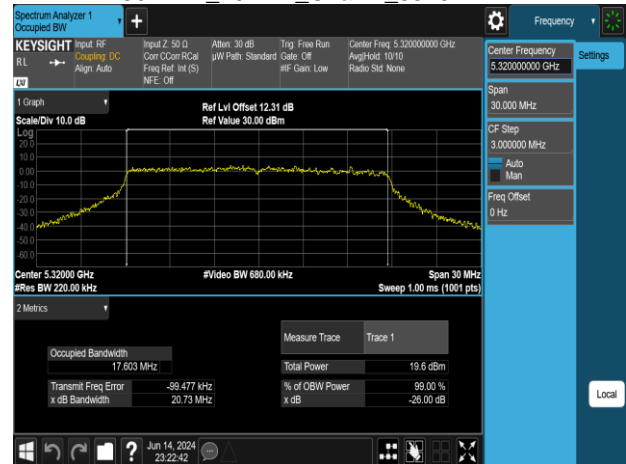

Report No.: TMWK2309003309KR

802.11n\_20MHz\_Chain1\_5180MHz

802.11n\_20MHz\_Chain1\_5260MHz

802.11n\_20MHz\_Chain1\_5220MHz

802.11n\_20MHz\_Chain1\_5300MHz

802.11n\_20MHz\_Chain1\_5240MHz

802.11n\_20MHz\_Chain1\_5320MHz

Report No.: TMWK2309003309KR

802.11n\_20MHz\_Chain1\_5500MHz

802.11n\_20MHz\_Chain1\_5745MHz

802.11n\_20MHz\_Chain1\_5580MHz

802.11n\_20MHz\_Chain1\_5785MHz

802.11n\_20MHz\_Chain1\_5700MHz

802.11n\_20MHz\_Chain1\_5825MHz