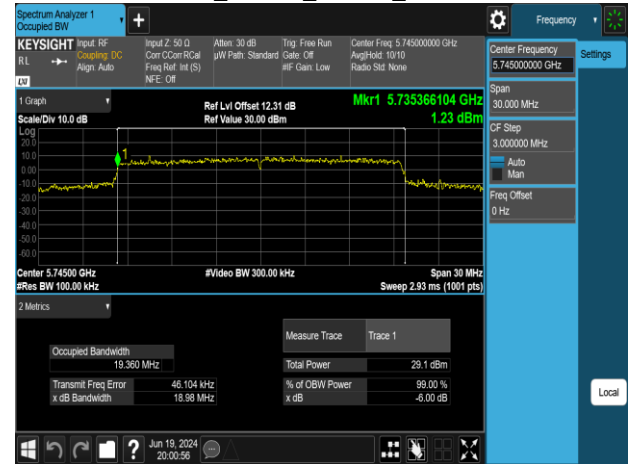

802.11ax_20MHz_Chain0_5785MHz

802.11ax_20MHz_Chain0_5745MHz