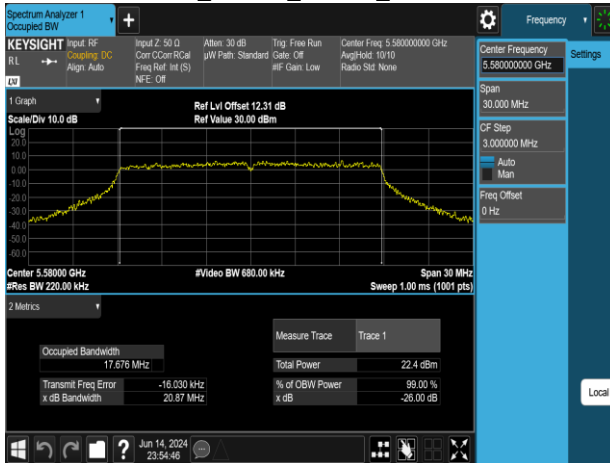

Report No.: TMWK2309003309KR

802.11n\_20MHz\_Chain1\_5500MHz

802.11n\_20MHz\_Chain1\_5745MHz

802.11n\_20MHz\_Chain1\_5580MHz

802.11n\_20MHz\_Chain1\_5785MHz

802.11n\_20MHz\_Chain1\_5700MHz

802.11n\_20MHz\_Chain1\_5825MHz