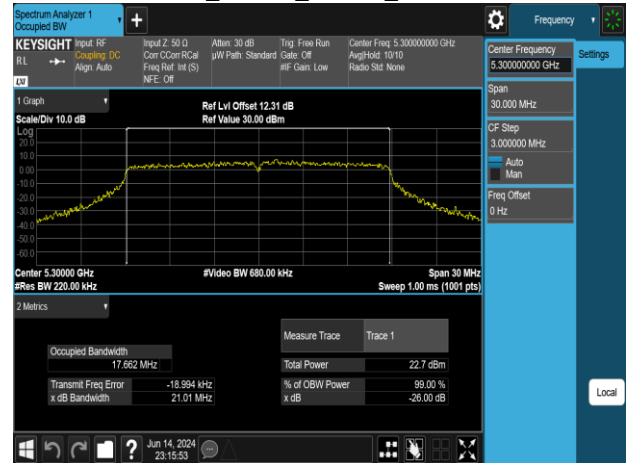

Report No.: TMWK2309003309KR

802.11n\_20MHz\_Chain1\_5180MHz

802.11n\_20MHz\_Chain1\_5260MHz

802.11n\_20MHz\_Chain1\_5220MHz

802.11n\_20MHz\_Chain1\_5300MHz

802.11n\_20MHz\_Chain1\_5240MHz

802.11n\_20MHz\_Chain1\_5320MHz

Report No.: TMWK2309003309KR

802.11n\_20MHz\_Chain1\_5500MHz

802.11n\_20MHz\_Chain1\_5745MHz

802.11n\_20MHz\_Chain1\_5580MHz

802.11n\_20MHz\_Chain1\_5785MHz

802.11n\_20MHz\_Chain1\_5700MHz

802.11n\_20MHz\_Chain1\_5825MHz