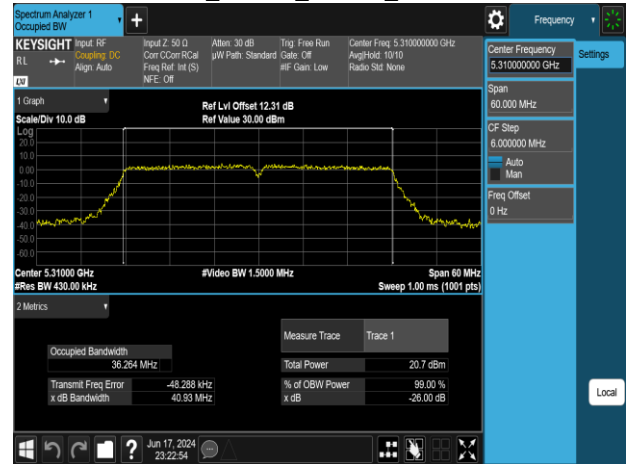

802.11n_40MHz_Chain0_5510MHz

802.11n_40MHz_Chain0_5310MHz