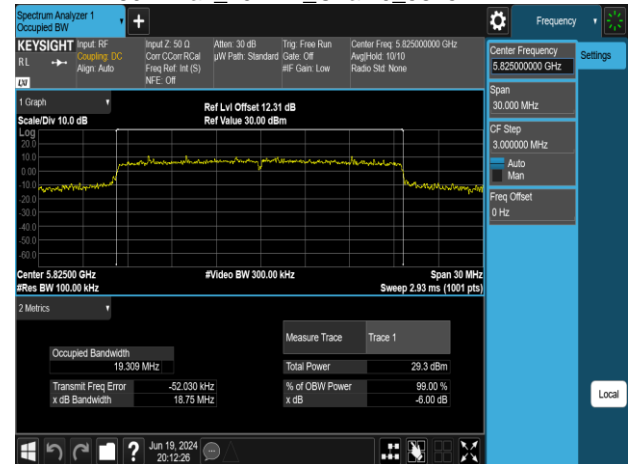

802.11ax\_20MHz\_Chain0\_5260MHz

802.11ax\_20MHz\_Chain0\_5220MHz

802.11ax\_20MHz\_Chain0\_5300MHz

802.11ax\_20MHz\_Chain0\_5240MHz

802.11ax\_20MHz\_Chain0\_5320MHz

Report No.: TMWK2309003309KR

802.11ax\_20MHz\_Chain0\_5500MHz

802.11ax\_20MHz\_Chain0\_5745MHz

802.11ax\_20MHz\_Chain0\_5580MHz

802.11ax\_20MHz\_Chain0\_5785MHz

802.11ax\_20MHz\_Chain0\_5700MHz

802.11ax\_20MHz\_Chain0\_5825MHz

Report No.: TMWK2309003309KR

802.11ax\_20MHz\_Chain1\_5180MHz

802.11ax\_20MHz\_Chain1\_5260MHz

802.11ax\_20MHz\_Chain1\_5220MHz

802.11ax\_20MHz\_Chain1\_5300MHz

802.11ax\_20MHz\_Chain1\_5240MHz

802.11ax\_20MHz\_Chain1\_5320MHz

Report No.: TMWK2309003309KR

Report No.: TMWK2309003309KR