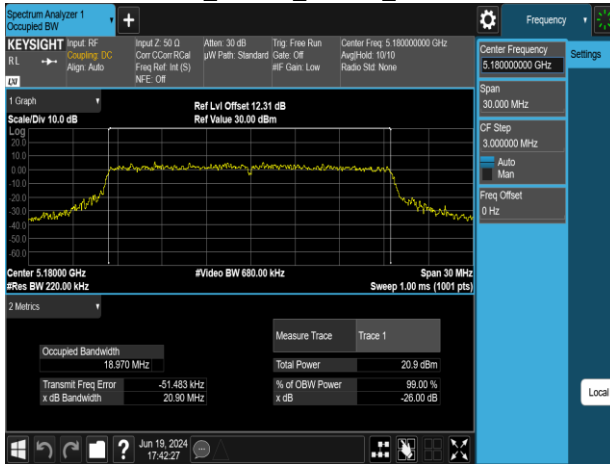

802.11ax\_20MHz\_Chain0\_5745MHz

802.11ax\_20MHz\_Chain0\_5580MHz

802.11ax\_20MHz\_Chain0\_5785MHz

802.11ax\_20MHz\_Chain0\_5700MHz

802.11ax\_20MHz\_Chain0\_5825MHz

Report No.: TMWK2309003309KR

802.11ax\_20MHz\_Chain1\_5180MHz