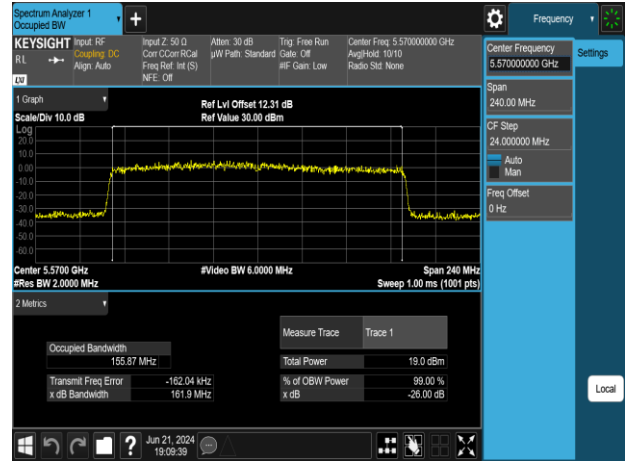

802.11ax_160MHz_Chain1_5570MHz