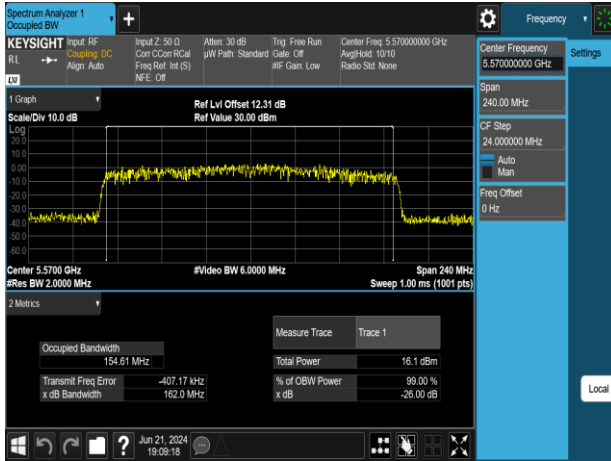

802.11ax_160MHz_Chain0_5570MHz