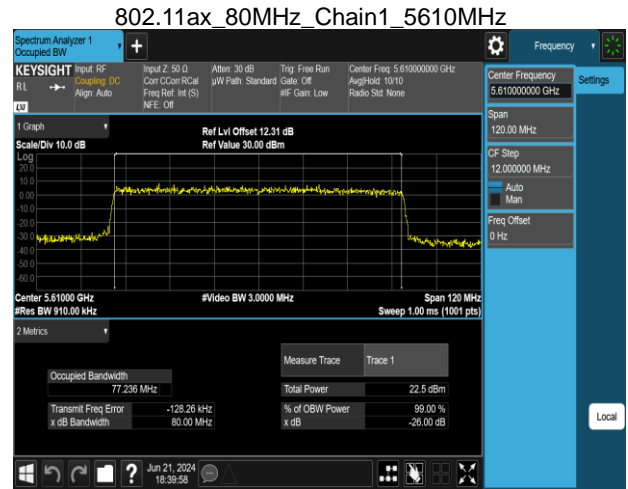

802.11ax_80MHz_Chain0_5610MHz

802.11ax_80MHz_Chain0_5290MHz

802.11ax_80MHz_Chain0_5775MHz

802.11ax_80MHz_Chain0_5530MHz

Report No.: TMWK2309003309KR

Report No.: TMWK2309003309KR

802.11ax_160MHz_Chain0_5250MHz