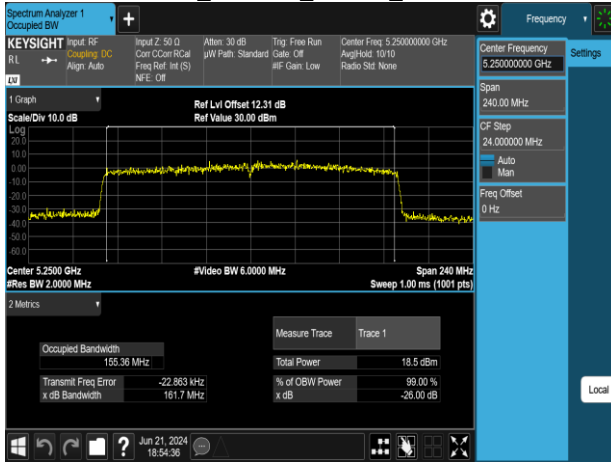

802.11ax_80MHz_Chain0_5610MHz

802.11ax_80MHz_Chain0_5290MHz

802.11ax_80MHz_Chain0_5775MHz

802.11ax_80MHz_Chain0_5530MHz

Report No.: TMWK2309003309KR

Report No.: TMWK2309003309KR

802.11ax_160MHz_Chain0_5250MHz