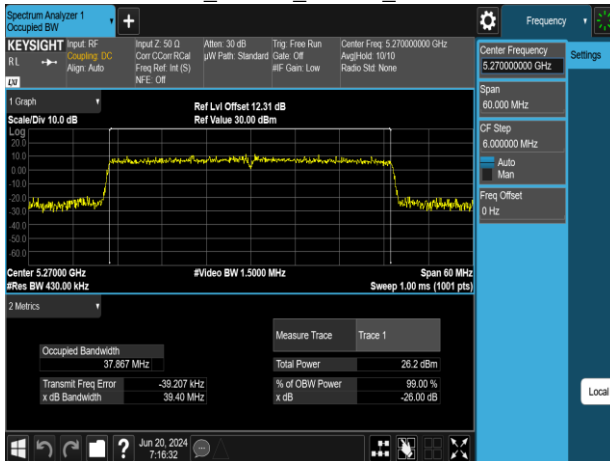

802.11ax_40MHz_Chain0_5310MHz

802.11ax_40MHz_Chain0_5230MHz

802.11ax_40MHz_Chain0_5510MHz

802.11ax_40MHz_Chain0_5270MHz

802.11ax_40MHz_Chain0_5550MHz

Report No.: TMWK2309003309KR

802.11ax_40MHz_Chain0_5670MHz