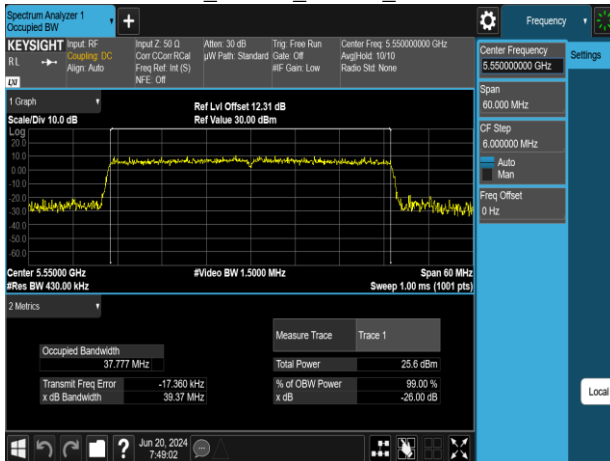

802.11ax_40MHz_Chain1_5670MHz

802.11ax_40MHz_Chain1_5510MHz

802.11ax_40MHz_Chain1_5755MHz

802.11ax_40MHz_Chain1_5550MHz

802.11ax_40MHz_Chain1_5795MHz

Report No.: TMWK2309003309KR

802.11ax_80MHz_Chain0_5210MHz

802.11ax_80MHz_Chain0_5610MHz

802.11ax_80MHz_Chain0_5290MHz

802.11ax_80MHz_Chain0_5775MHz

802.11ax_80MHz_Chain0_5530MHz

Report No.: TMWK2309003309KR

Report No.: TMWK2309003309KR

802.11ax_160MHz_Chain0_5250MHz