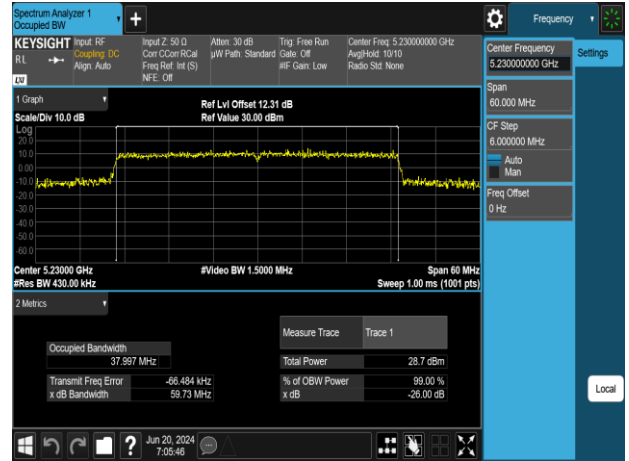

802.11ax_40MHz_Chain1_5230MHz