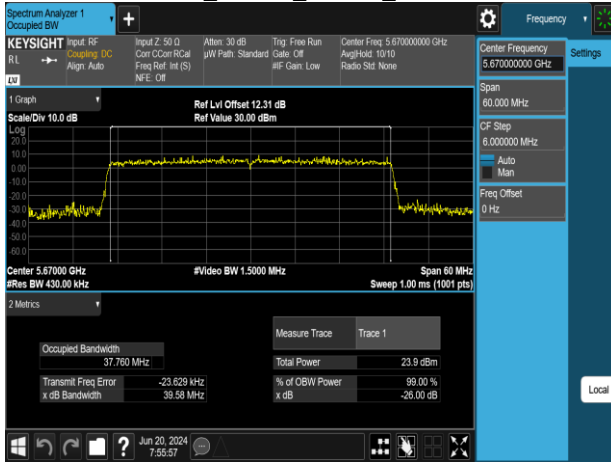

802.11ax_40MHz_Chain0_5310MHz

802.11ax_40MHz_Chain0_5230MHz

802.11ax_40MHz_Chain0_5510MHz

802.11ax_40MHz_Chain0_5270MHz

802.11ax_40MHz_Chain0_5550MHz

Report No.: TMWK2309003309KR

802.11ax_40MHz_Chain0_5670MHz