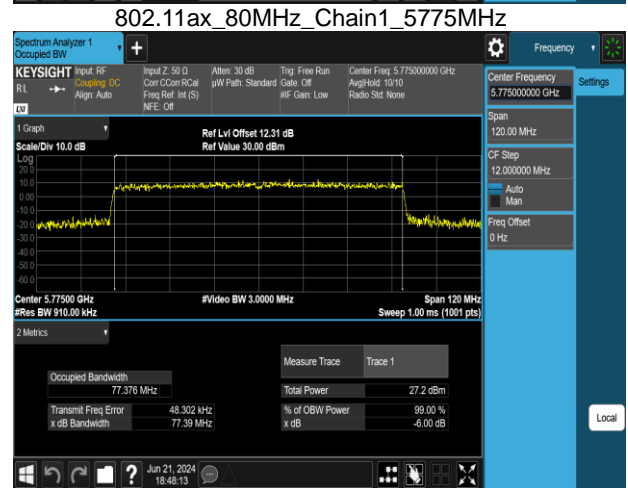

802.11ax_80MHz_Chain0_5610MHz

802.11ax_80MHz_Chain0_5290MHz

802.11ax_80MHz_Chain0_5775MHz

802.11ax_80MHz_Chain0_5530MHz

Report No.: TMWK2309003309KR

Report No.: TMWK2309003309KR

802.11ax_160MHz_Chain0_5250MHz