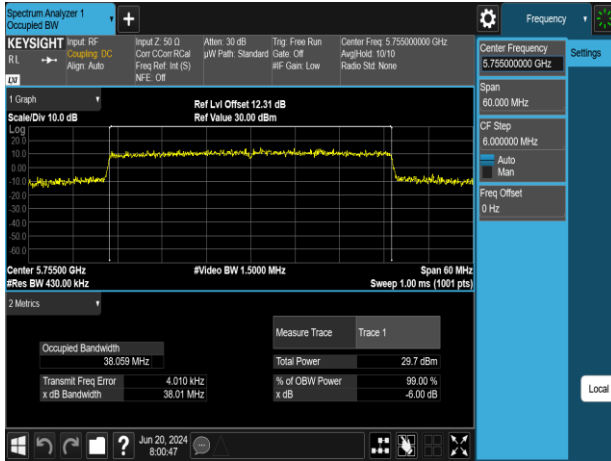

802.11ax_40MHz_Chain0_5755MHz