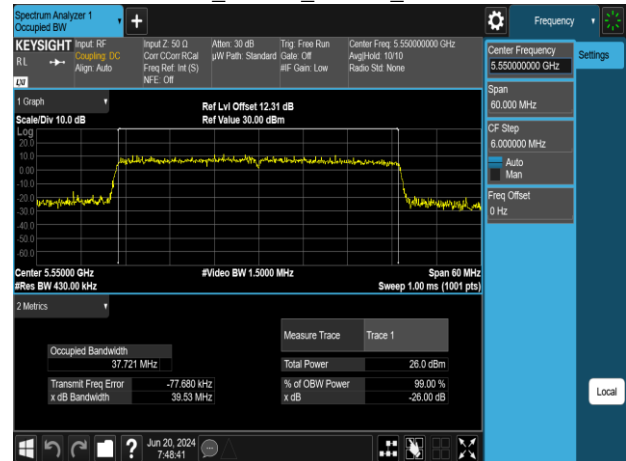

802.11ax_40MHz_Chain0_5310MHz

802.11ax_40MHz_Chain0_5230MHz

802.11ax_40MHz_Chain0_5510MHz

802.11ax_40MHz_Chain0_5270MHz

802.11ax_40MHz_Chain0_5550MHz

Report No.: TMWK2309003309KR

802.11ax_40MHz_Chain0_5670MHz