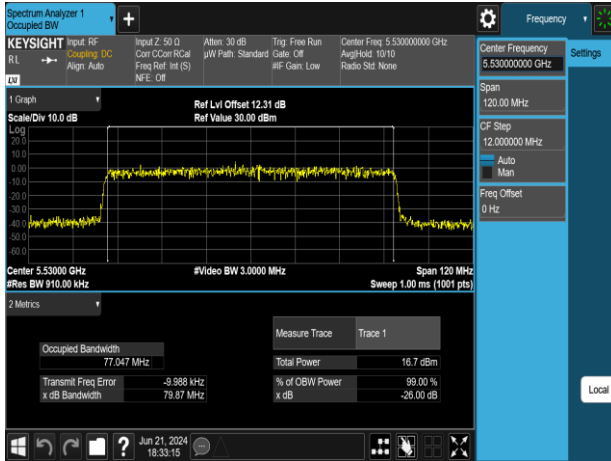

802.11ax_80MHz_Chain0_5610MHz

802.11ax_80MHz_Chain0_5290MHz

802.11ax_80MHz_Chain0_5775MHz

802.11ax_80MHz_Chain0_5530MHz

Report No.: TMWK2309003309KR

Report No.: TMWK2309003309KR

802.11ax_160MHz_Chain0_5250MHz