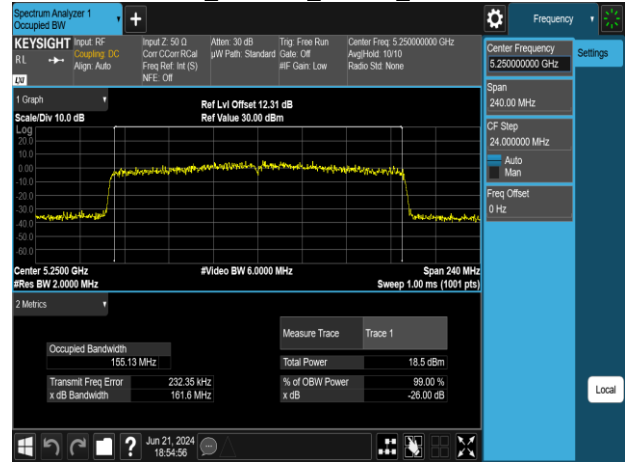

802.11ax_160MHz_Chain1_5250MHz