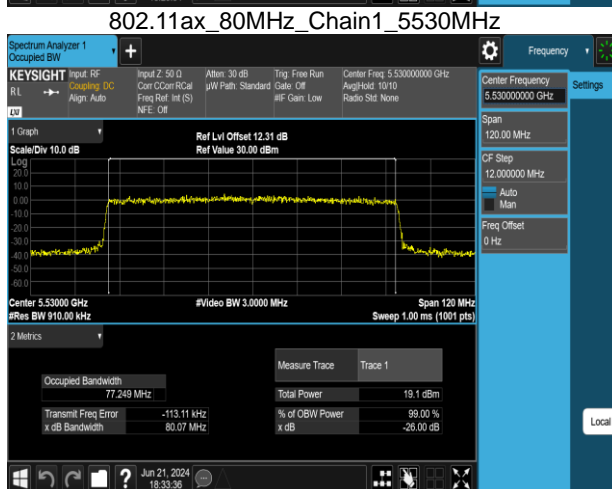

802.11ax_80MHz_Chain0_5610MHz

802.11ax_80MHz_Chain0_5290MHz

802.11ax_80MHz_Chain0_5775MHz

802.11ax_80MHz_Chain0_5530MHz

Report No.: TMWK2309003309KR

Report No.: TMWK2309003309KR

802.11ax_160MHz_Chain0_5250MHz