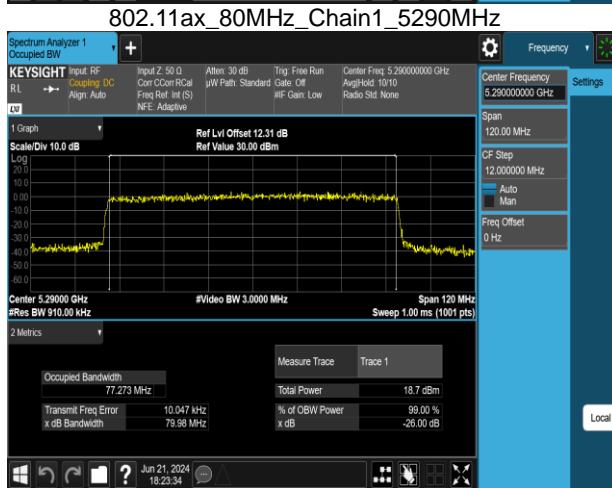

802.11ax_80MHz_Chain0_5610MHz

802.11ax_80MHz_Chain0_5290MHz

802.11ax_80MHz_Chain0_5775MHz

802.11ax_80MHz_Chain0_5530MHz

Report No.: TMWK2309003309KR

Report No.: TMWK2309003309KR

802.11ax_160MHz_Chain0_5250MHz