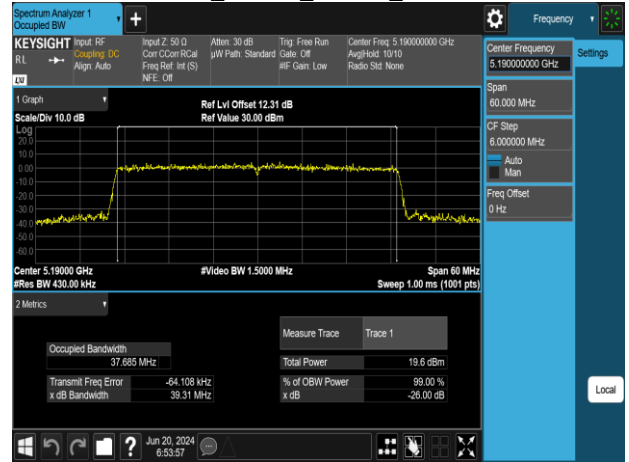

802.11ax_40MHz_Chain1_5190MHz