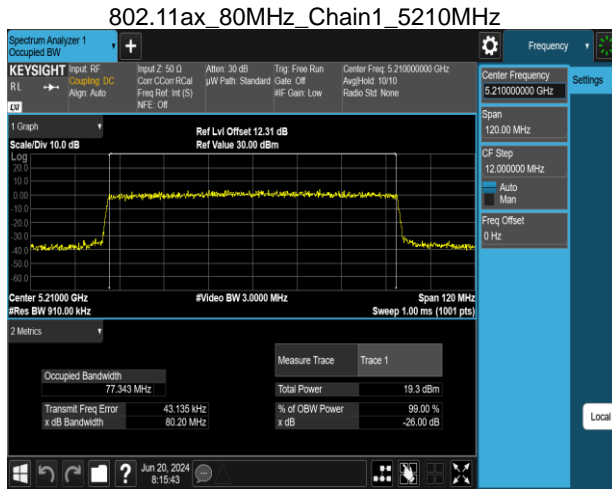

802.11ax_80MHz_Chain0_5610MHz

802.11ax_80MHz_Chain0_5290MHz

802.11ax_80MHz_Chain0_5775MHz

802.11ax_80MHz_Chain0_5530MHz

Report No.: TMWK2309003309KR

Report No.: TMWK2309003309KR

802.11ax_160MHz_Chain0_5250MHz