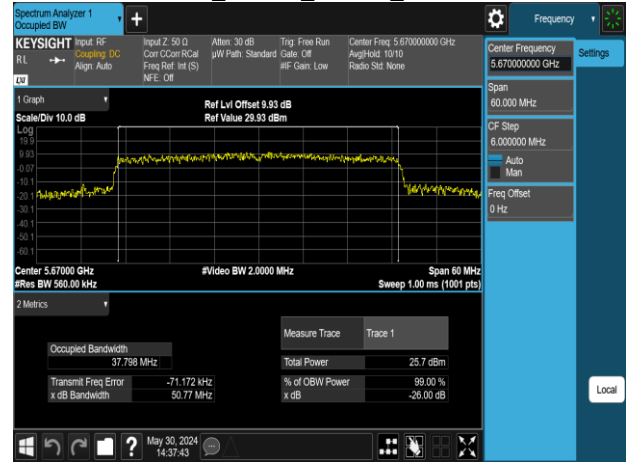

Report No.: TMWK2309003309KR

802.11ax_40MHz_Chain1_5310MHz

802.11ax_40MHz_Chain1_5670MHz

802.11ax_40MHz_Chain1_5510MHz

802.11ax_40MHz_Chain1_5755MHz

802.11ax_40MHz_Chain1_5550MHz

802.11ax_40MHz_Chain1_5795MHz

Report No.: TMWK2309003309KR

802.11ax_80MHz_Chain0_5210MHz

802.11ax_80MHz_Chain0_5610MHz

802.11ax_80MHz_Chain0_5290MHz

802.11ax_80MHz_Chain0_5775MHz

802.11ax_80MHz_Chain0_5530MHz

Report No.: TMWK2309003309KR