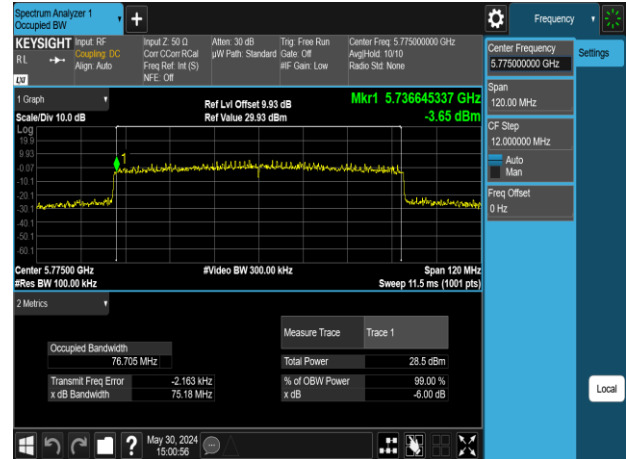

Report No.: TMWK2309003309KR

802.11ax_80MHz_Chain0_5210MHz

802.11ax_80MHz_Chain0_5610MHz

802.11ax_80MHz_Chain0_5290MHz

802.11ax_80MHz_Chain0_5775MHz

802.11ax_80MHz_Chain0_5530MHz

Report No.: TMWK2309003309KR

802.11ax_80MHz_Chain1_5210MHz

802.11ax_80MHz_Chain1_5610MHz

802.11ax_80MHz_Chain1_5290MHz

802.11ax_80MHz_Chain1_5775MHz

802.11ax_80MHz_Chain1_5530MHz

Report No.: TMWK2309003309KR

802.11ax_160MHz_Chain0_5250MHz