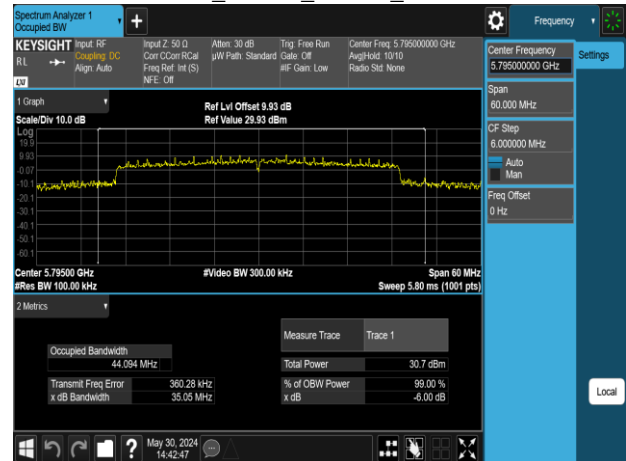

Report No.: TMWK2309003309KR

802.11ax_40MHz_Chain1_5310MHz

802.11ax_40MHz_Chain1_5670MHz

802.11ax_40MHz_Chain1_5510MHz

802.11ax_40MHz_Chain1_5755MHz

802.11ax_40MHz_Chain1_5550MHz

802.11ax_40MHz_Chain1_5795MHz

Report No.: TMWK2309003309KR

802.11ax_80MHz_Chain0_5210MHz

802.11ax_80MHz_Chain0_5610MHz

802.11ax_80MHz_Chain0_5290MHz

802.11ax_80MHz_Chain0_5775MHz

802.11ax_80MHz_Chain0_5530MHz

Report No.: TMWK2309003309KR