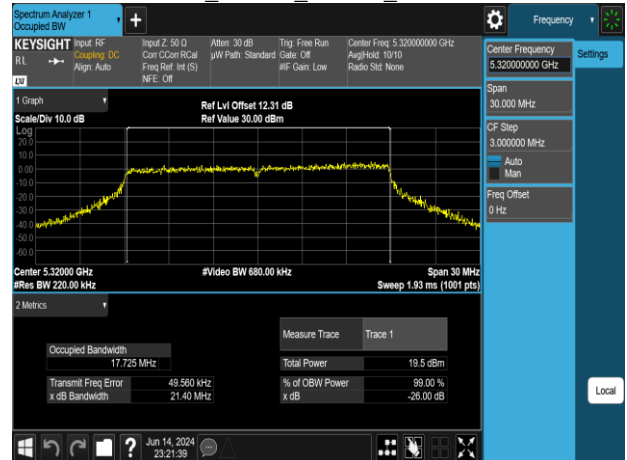

802.11ax_HE160_Ch1

Freq. (MHz)	RU config	26dB BW (MHz)	10 Log (B) (dB)
5250	full	161.8	22.090
5570	full	161.9	22.090

Note: The measurement results of all 6dBc test channels are greater than 500kHz.

Test Data

Occupied Bandwidth(99%)

802.11n_20MHz_Chain0_5180MHz

802.11n_20MHz_Chain0_5260MHz

802.11n_20MHz_Chain0_5220MHz

802.11n_20MHz_Chain0_5300MHz

802.11n_20MHz_Chain0_5240MHz

802.11n_20MHz_Chain0_5320MHz

Report No.: TMWK2309003309KR