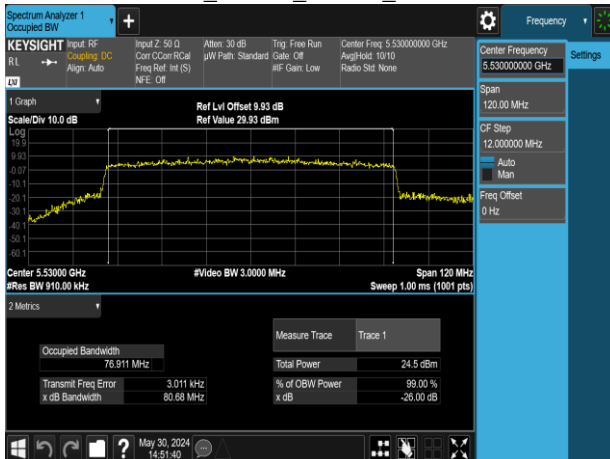

Report No.: TMWK2309003309KR

802.11ax_80MHz_Chain0_5210MHz

802.11ax_80MHz_Chain0_5610MHz

802.11ax_80MHz_Chain0_5290MHz

802.11ax_80MHz_Chain0_5775MHz

802.11ax_80MHz_Chain0_5530MHz

Report No.: TMWK2309003309KR

802.11ax_80MHz_Chain1_5210MHz

802.11ax_80MHz_Chain1_5610MHz

802.11ax_80MHz_Chain1_5290MHz

802.11ax_80MHz_Chain1_5775MHz

802.11ax_80MHz_Chain1_5530MHz

Report No.: TMWK2309003309KR

802.11ax_160MHz_Chain0_5250MHz

802.11ax_160MHz_Chain1_5250MHz

802.11ax_160MHz_Chain0_5570MHz

802.11ax_160MHz_Chain1_5570MHz

Beamformig

Temperature: 20.3 ~ 25.3°C

Test date: May 21 ~ July 10, 2024

Humidity: 53 ~ 64% RH

Tested by: Marco Chan