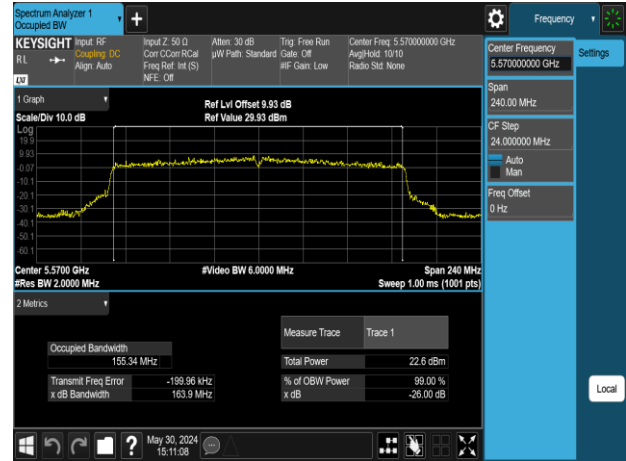

Report No.: TMWK2309003309KR

802.11ax_80MHz_Chain0_5210MHz

802.11ax_80MHz_Chain0_5610MHz

802.11ax_80MHz_Chain0_5290MHz

802.11ax_80MHz_Chain0_5775MHz

802.11ax_80MHz_Chain0_5530MHz

Report No.: TMWK2309003309KR

802.11ax_80MHz_Chain1_5210MHz

802.11ax_80MHz_Chain1_5610MHz

802.11ax_80MHz_Chain1_5290MHz

802.11ax_80MHz_Chain1_5775MHz

802.11ax_80MHz_Chain1_5530MHz

Report No.: TMWK2309003309KR

802.11ax_160MHz_Chain0_5250MHz

802.11ax_160MHz_Chain1_5250MHz

802.11ax_160MHz_Chain0_5570MHz

802.11ax_160MHz_Chain1_5570MHz

Beamformig

Temperature: 20.3 ~ 25.3°C

Test date: May 21 ~ July 10, 2024

Humidity: 53 ~ 64% RH

Tested by: Marco Chan