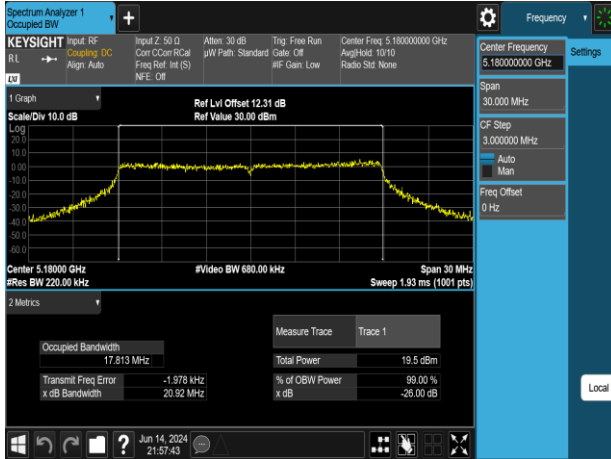

Test Data

Occupied Bandwidth(99%)

802.11n_20MHz_Chain0_5180MHz