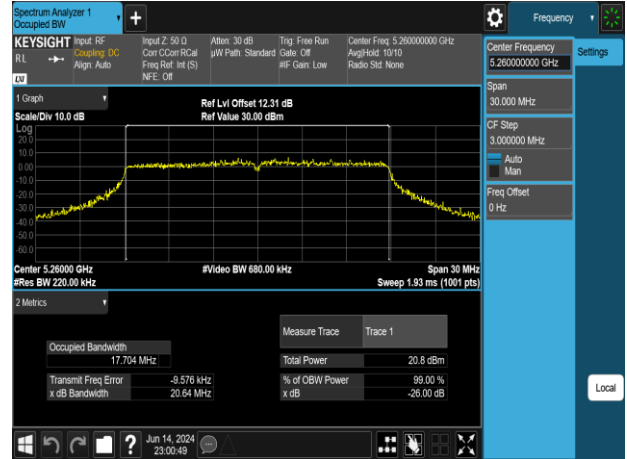

802.11n_20MHz_Chain0_5260MHz