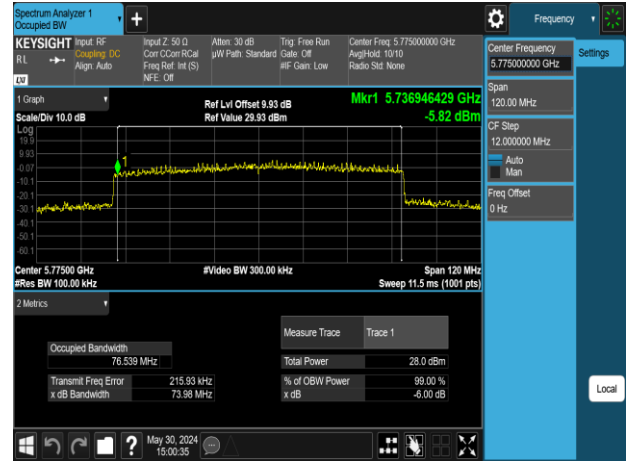

Report No.: TMWK2309003309KR

802.11ax_80MHz_Chain0_5210MHz

802.11ax_80MHz_Chain0_5610MHz

802.11ax_80MHz_Chain0_5290MHz

802.11ax_80MHz_Chain0_5775MHz

802.11ax_80MHz_Chain0_5530MHz

Report No.: TMWK2309003309KR

802.11ax_80MHz_Chain1_5210MHz

802.11ax_80MHz_Chain1_5610MHz

802.11ax_80MHz_Chain1_5290MHz

802.11ax_80MHz_Chain1_5775MHz

802.11ax_80MHz_Chain1_5530MHz

Report No.: TMWK2309003309KR

802.11ax_160MHz_Chain0_5250MHz