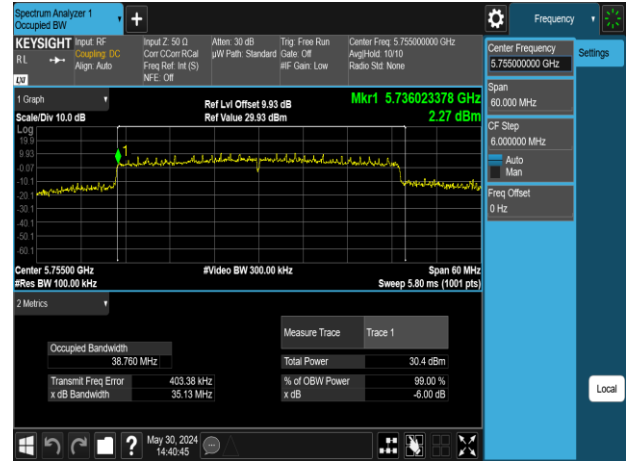

Report No.: TMWK2309003309KR

802.11ax_40MHz_Chain1_5310MHz

802.11ax_40MHz_Chain1_5670MHz

802.11ax_40MHz_Chain1_5510MHz

802.11ax_40MHz_Chain1_5755MHz

802.11ax_40MHz_Chain1_5550MHz

802.11ax_40MHz_Chain1_5795MHz

Report No.: TMWK2309003309KR

802.11ax_80MHz_Chain0_5210MHz

802.11ax_80MHz_Chain0_5610MHz

802.11ax_80MHz_Chain0_5290MHz

802.11ax_80MHz_Chain0_5775MHz

802.11ax_80MHz_Chain0_5530MHz

Report No.: TMWK2309003309KR