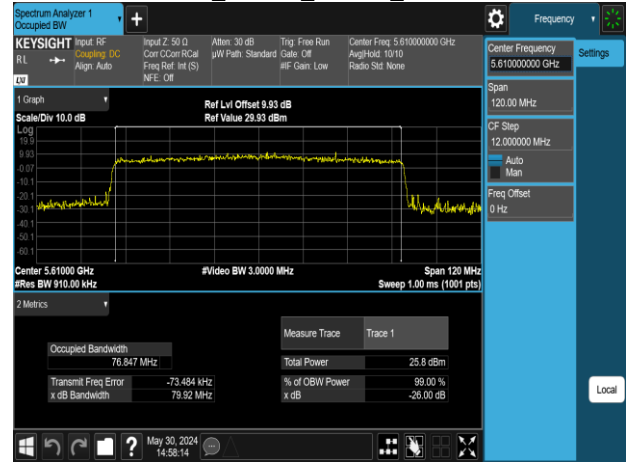

Report No.: TMWK2309003309KR

802.11ax_80MHz_Chain0_5210MHz

802.11ax_80MHz_Chain0_5610MHz

802.11ax_80MHz_Chain0_5290MHz

802.11ax_80MHz_Chain0_5775MHz

802.11ax_80MHz_Chain0_5530MHz

Report No.: TMWK2309003309KR

802.11ax_80MHz_Chain1_5210MHz

802.11ax_80MHz_Chain1_5610MHz

802.11ax_80MHz_Chain1_5290MHz

802.11ax_80MHz_Chain1_5775MHz

802.11ax_80MHz_Chain1_5530MHz

Report No.: TMWK2309003309KR

802.11ax_160MHz_Chain0_5250MHz