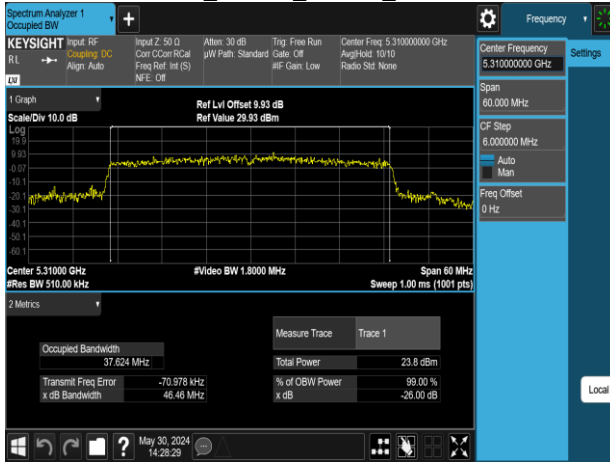

Report No.: TMWK2309003309KR

802.11ax_40MHz_Chain1_5310MHz

802.11ax_40MHz_Chain1_5670MHz

802.11ax_40MHz_Chain1_5510MHz

802.11ax_40MHz_Chain1_5755MHz

802.11ax_40MHz_Chain1_5550MHz

802.11ax_40MHz_Chain1_5795MHz

Report No.: TMWK2309003309KR

802.11ax_80MHz_Chain0_5210MHz

802.11ax_80MHz_Chain0_5610MHz

802.11ax_80MHz_Chain0_5290MHz

802.11ax_80MHz_Chain0_5775MHz

802.11ax_80MHz_Chain0_5530MHz

Report No.: TMWK2309003309KR

802.11ax_80MHz_Chain1_5210MHz

802.11ax_80MHz_Chain1_5610MHz

802.11ax_80MHz_Chain1_5290MHz

802.11ax_80MHz_Chain1_5775MHz

802.11ax_80MHz_Chain1_5530MHz

Report No.: TMWK2309003309KR

802.11ax_160MHz_Chain0_5250MHz