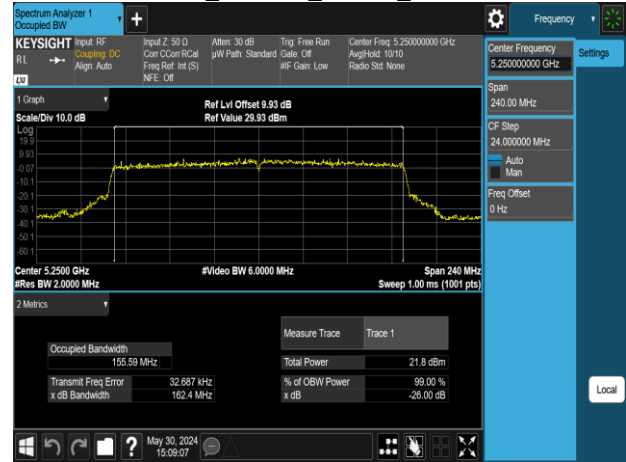

Report No.: TMWK2309003309KR

802.11ax_80MHz_Chain0_5210MHz

802.11ax_80MHz_Chain0_5610MHz

802.11ax_80MHz_Chain0_5290MHz

802.11ax_80MHz_Chain0_5775MHz

802.11ax_80MHz_Chain0_5530MHz

Report No.: TMWK2309003309KR

802.11ax_80MHz_Chain1_5210MHz

802.11ax_80MHz_Chain1_5610MHz

802.11ax_80MHz_Chain1_5290MHz

802.11ax_80MHz_Chain1_5775MHz

802.11ax_80MHz_Chain1_5530MHz

Report No.: TMWK2309003309KR

802.11ax_160MHz_Chain0_5250MHz

802.11ax_160MHz_Chain1_5250MHz

802.11ax_160MHz_Chain0_5570MHz

802.11ax_160MHz_Chain1_5570MHz

Beamformig

Temperature: 20.3 ~ 25.3°C

Test date: May 21 ~ July 10, 2024

Humidity: 53 ~ 64% RH

Tested by: Marco Chan