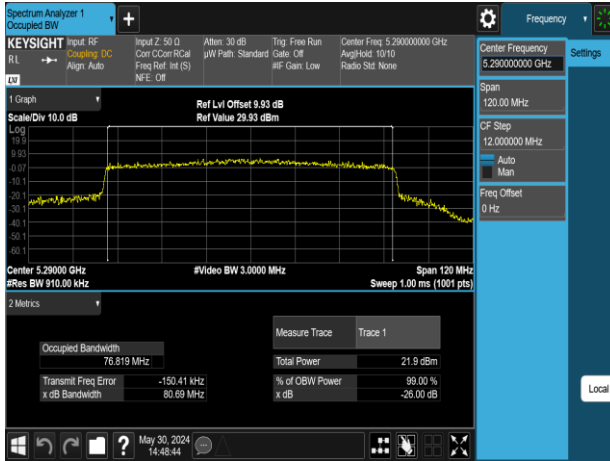

Report No.: TMWK2309003309KR

802.11ax_80MHz_Chain0_5210MHz

802.11ax_80MHz_Chain0_5610MHz

802.11ax_80MHz_Chain0_5290MHz

802.11ax_80MHz_Chain0_5775MHz

802.11ax_80MHz_Chain0_5530MHz

Report No.: TMWK2309003309KR

802.11ax_80MHz_Chain1_5210MHz

802.11ax_80MHz_Chain1_5610MHz

802.11ax_80MHz_Chain1_5290MHz

802.11ax_80MHz_Chain1_5775MHz

802.11ax_80MHz_Chain1_5530MHz

Report No.: TMWK2309003309KR

802.11ax_160MHz_Chain0_5250MHz