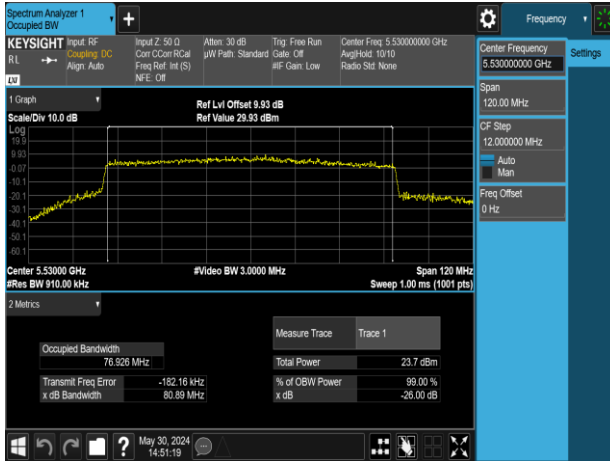

Report No.: TMWK2309003309KR

802.11ax_80MHz_Chain0_5210MHz

802.11ax_80MHz_Chain0_5610MHz

802.11ax_80MHz_Chain0_5290MHz

802.11ax_80MHz_Chain0_5775MHz

802.11ax_80MHz_Chain0_5530MHz

Report No.: TMWK2309003309KR

802.11ax_80MHz_Chain1_5210MHz

802.11ax_80MHz_Chain1_5610MHz

802.11ax_80MHz_Chain1_5290MHz

802.11ax_80MHz_Chain1_5775MHz

802.11ax_80MHz_Chain1_5530MHz

Report No.: TMWK2309003309KR

802.11ax_160MHz_Chain0_5250MHz