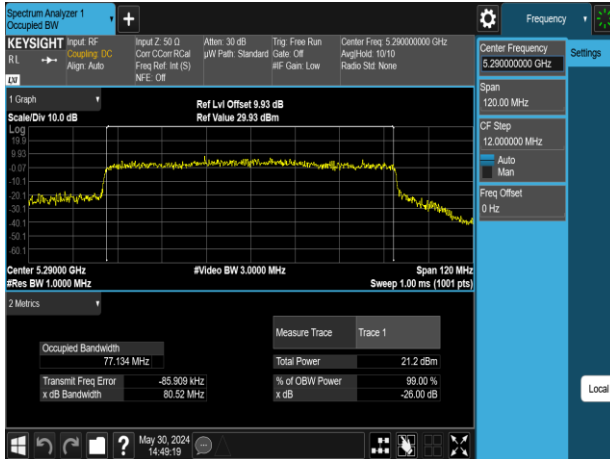

Report No.: TMWK2309003309KR

802.11ax_80MHz_Chain0_5210MHz

802.11ax_80MHz_Chain0_5610MHz

802.11ax_80MHz_Chain0_5290MHz

802.11ax_80MHz_Chain0_5775MHz

802.11ax_80MHz_Chain0_5530MHz

Report No.: TMWK2309003309KR

802.11ax_80MHz_Chain1_5210MHz

802.11ax_80MHz_Chain1_5610MHz

802.11ax_80MHz_Chain1_5290MHz

802.11ax_80MHz_Chain1_5775MHz

802.11ax_80MHz_Chain1_5530MHz

Report No.: TMWK2309003309KR

802.11ax_160MHz_Chain0_5250MHz