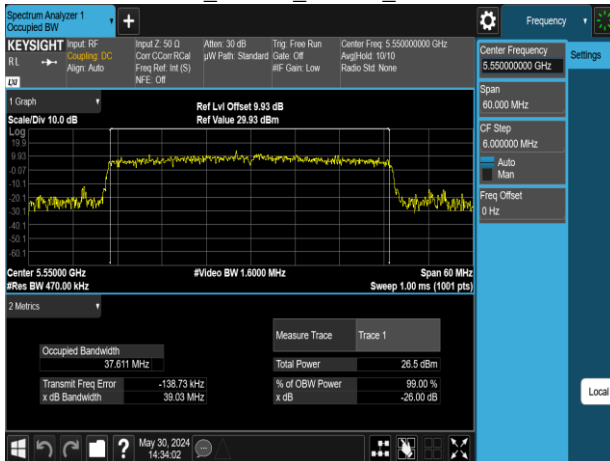

Report No.: TMWK2309003309KR

802.11ax_40MHz_Chain1_5310MHz

802.11ax_40MHz_Chain1_5670MHz

802.11ax_40MHz_Chain1_5510MHz

802.11ax_40MHz_Chain1_5755MHz

802.11ax_40MHz_Chain1_5550MHz

802.11ax_40MHz_Chain1_5795MHz

Report No.: TMWK2309003309KR

802.11ax_80MHz_Chain0_5210MHz

802.11ax_80MHz_Chain0_5610MHz

802.11ax_80MHz_Chain0_5290MHz

802.11ax_80MHz_Chain0_5775MHz

802.11ax_80MHz_Chain0_5530MHz

Report No.: TMWK2309003309KR