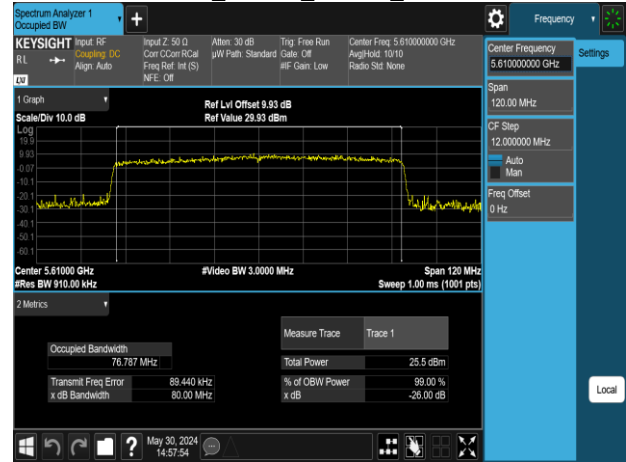

Report No.: TMWK2309003309KR

802.11ax_40MHz_Chain1_5310MHz

802.11ax_40MHz_Chain1_5670MHz

802.11ax_40MHz_Chain1_5510MHz

802.11ax_40MHz_Chain1_5755MHz

802.11ax_40MHz_Chain1_5550MHz

802.11ax_40MHz_Chain1_5795MHz

Report No.: TMWK2309003309KR

802.11ax_80MHz_Chain0_5210MHz

802.11ax_80MHz_Chain0_5610MHz

802.11ax_80MHz_Chain0_5290MHz

802.11ax_80MHz_Chain0_5775MHz

802.11ax_80MHz_Chain0_5530MHz

Report No.: TMWK2309003309KR