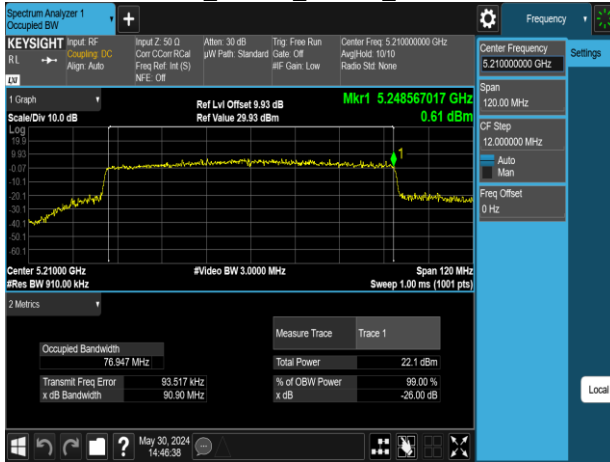

Report No.: TMWK2309003309KR

802.11ax_80MHz_Chain0_5210MHz

802.11ax_80MHz_Chain0_5610MHz

802.11ax_80MHz_Chain0_5290MHz

802.11ax_80MHz_Chain0_5775MHz

802.11ax_80MHz_Chain0_5530MHz

Report No.: TMWK2309003309KR

802.11ax_80MHz_Chain1_5210MHz

802.11ax_80MHz_Chain1_5610MHz

802.11ax_80MHz_Chain1_5290MHz

802.11ax_80MHz_Chain1_5775MHz

802.11ax_80MHz_Chain1_5530MHz

Report No.: TMWK2309003309KR

802.11ax_160MHz_Chain0_5250MHz