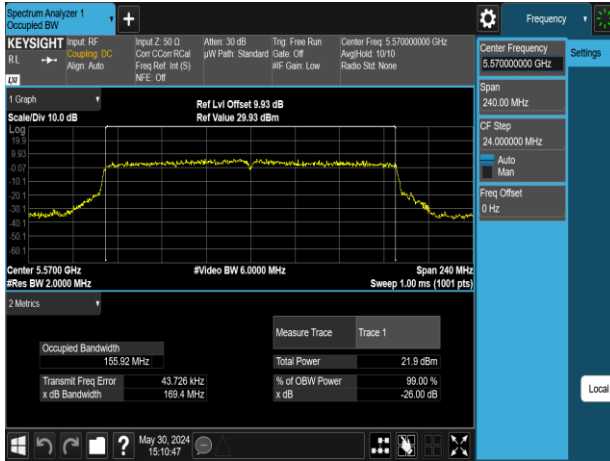

802.11ax_80MHz_Chain1_5210MHz

802.11ax_80MHz_Chain1_5610MHz

802.11ax_80MHz_Chain1_5290MHz

802.11ax_80MHz_Chain1_5775MHz

802.11ax_80MHz_Chain1_5530MHz

Report No.: TMWK2309003309KR

802.11ax_160MHz_Chain0_5250MHz

802.11ax_160MHz_Chain1_5250MHz

802.11ax_160MHz_Chain0_5570MHz

802.11ax_160MHz_Chain1_5570MHz

Beamformig

Temperature: 20.3 ~ 25.3°C

Test date: May 21 ~ July 10, 2024

Humidity: 53 ~ 64% RH

Tested by: Marco Chan