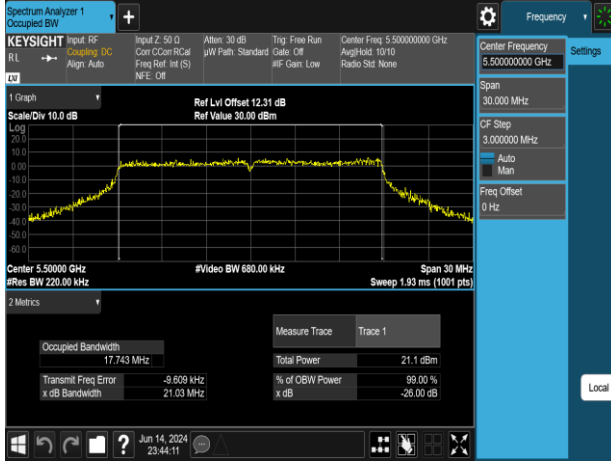

Report No.: TMWK2309003309KR

802.11n_20MHz_Chain0_5500MHz