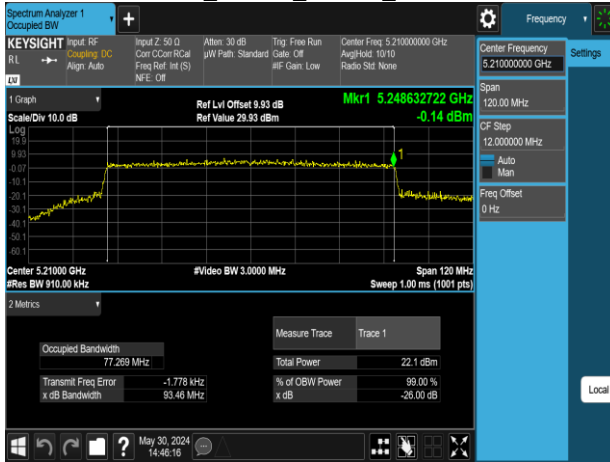

Report No.: TMWK2309003309KR

802.11ax_40MHz_Chain1_5310MHz

802.11ax_40MHz_Chain1_5670MHz

802.11ax_40MHz_Chain1_5510MHz

802.11ax_40MHz_Chain1_5755MHz

802.11ax_40MHz_Chain1_5550MHz

802.11ax_40MHz_Chain1_5795MHz

Report No.: TMWK2309003309KR

802.11ax_80MHz_Chain0_5210MHz

802.11ax_80MHz_Chain0_5610MHz

802.11ax_80MHz_Chain0_5290MHz

802.11ax_80MHz_Chain0_5775MHz

802.11ax_80MHz_Chain0_5530MHz

Report No.: TMWK2309003309KR

802.11ax_80MHz_Chain1_5210MHz

802.11ax_80MHz_Chain1_5610MHz

802.11ax_80MHz_Chain1_5290MHz

802.11ax_80MHz_Chain1_5775MHz

802.11ax_80MHz_Chain1_5530MHz

Report No.: TMWK2309003309KR

802.11ax_160MHz_Chain0_5250MHz