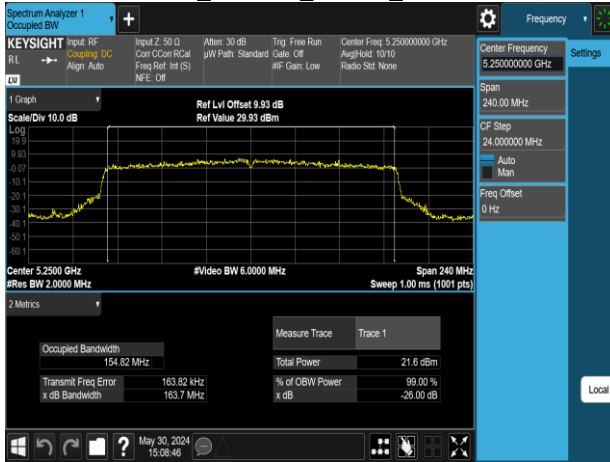

Report No.: TMWK2309003309KR

802.11ax_80MHz_Chain0_5210MHz

802.11ax_80MHz_Chain0_5610MHz

802.11ax_80MHz_Chain0_5290MHz

802.11ax_80MHz_Chain0_5775MHz

802.11ax_80MHz_Chain0_5530MHz

Report No.: TMWK2309003309KR

802.11ax_80MHz_Chain1_5210MHz

802.11ax_80MHz_Chain1_5610MHz

802.11ax_80MHz_Chain1_5290MHz

802.11ax_80MHz_Chain1_5775MHz

802.11ax_80MHz_Chain1_5530MHz

Report No.: TMWK2309003309KR

802.11ax_160MHz_Chain0_5250MHz

802.11ax_160MHz_Chain1_5250MHz

802.11ax_160MHz_Chain0_5570MHz

802.11ax_160MHz_Chain1_5570MHz

Beamformig

Temperature: 20.3 ~ 25.3°C

Test date: May 21 ~ July 10, 2024

Humidity: 53 ~ 64% RH

Tested by: Marco Chan