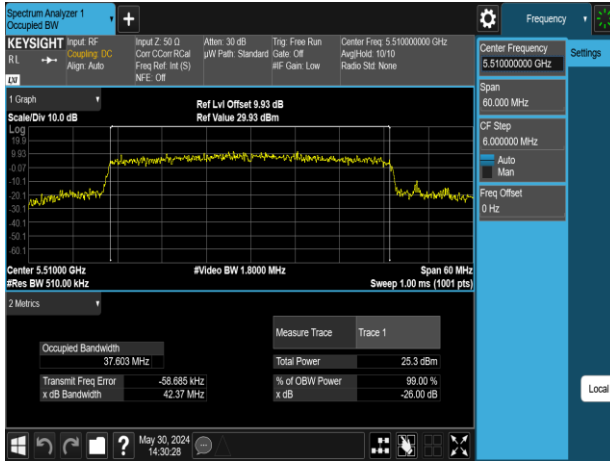

Report No.: TMWK2309003309KR

802.11ax_40MHz_Chain1_5310MHz

802.11ax_40MHz_Chain1_5670MHz

802.11ax_40MHz_Chain1_5510MHz

802.11ax_40MHz_Chain1_5755MHz

802.11ax_40MHz_Chain1_5550MHz

802.11ax_40MHz_Chain1_5795MHz

Report No.: TMWK2309003309KR

802.11ax_80MHz_Chain0_5210MHz

802.11ax_80MHz_Chain0_5610MHz

802.11ax_80MHz_Chain0_5290MHz

802.11ax_80MHz_Chain0_5775MHz

802.11ax_80MHz_Chain0_5530MHz

Report No.: TMWK2309003309KR