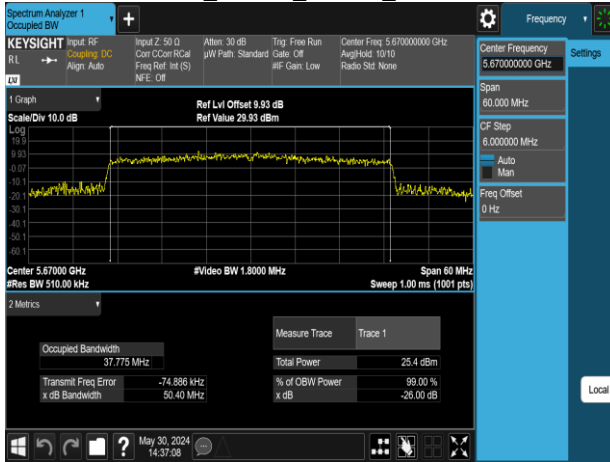

802.11ax_40MHz_Chain0_5755MHz

Report No.: TMWK2309003309KR

802.11ax_40MHz_Chain0_5670MHz