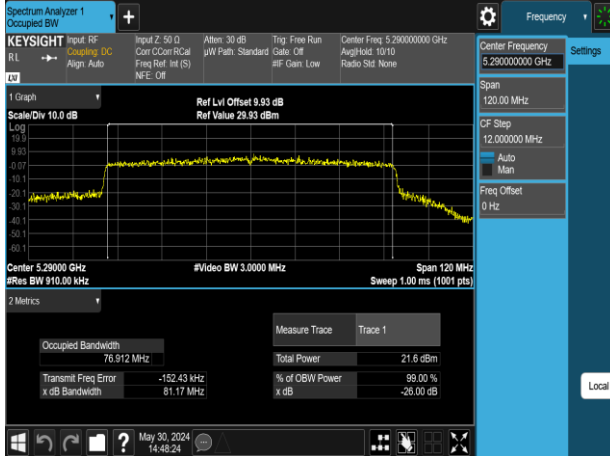

Report No.: TMWK2309003309KR

802.11ax_80MHz_Chain0_5210MHz

802.11ax_80MHz_Chain0_5610MHz

802.11ax_80MHz_Chain0_5290MHz

802.11ax_80MHz_Chain0_5775MHz

802.11ax_80MHz_Chain0_5530MHz

Report No.: TMWK2309003309KR

802.11ax_80MHz_Chain1_5210MHz

802.11ax_80MHz_Chain1_5610MHz

802.11ax_80MHz_Chain1_5290MHz

802.11ax_80MHz_Chain1_5775MHz

802.11ax_80MHz_Chain1_5530MHz

Report No.: TMWK2309003309KR

802.11ax_160MHz_Chain0_5250MHz