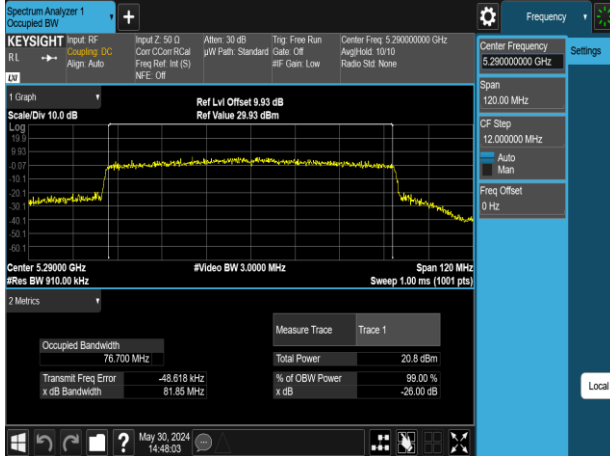

Report No.: TMWK2309003309KR

802.11ax_80MHz_Chain0_5210MHz

802.11ax_80MHz_Chain0_5610MHz

802.11ax_80MHz_Chain0_5290MHz

802.11ax_80MHz_Chain0_5775MHz

802.11ax_80MHz_Chain0_5530MHz

Report No.: TMWK2309003309KR

802.11ax_80MHz_Chain1_5210MHz

802.11ax_80MHz_Chain1_5610MHz

802.11ax_80MHz_Chain1_5290MHz

802.11ax_80MHz_Chain1_5775MHz

802.11ax_80MHz_Chain1_5530MHz

Report No.: TMWK2309003309KR

802.11ax_160MHz_Chain0_5250MHz