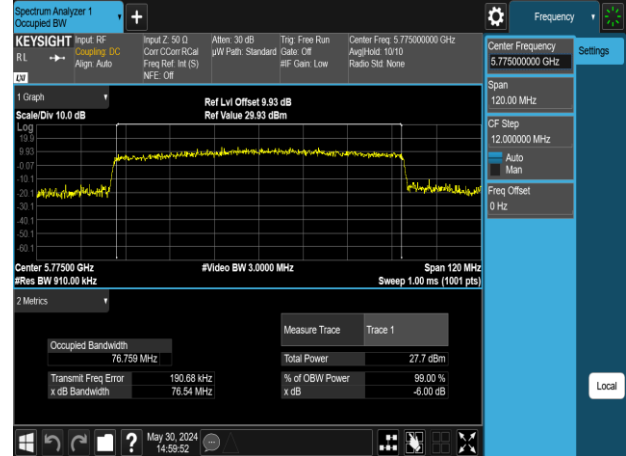

Report No.: TMWK2309003309KR

802.11ax_80MHz_Chain0_5210MHz

802.11ax_80MHz_Chain0_5610MHz

802.11ax_80MHz_Chain0_5290MHz

802.11ax_80MHz_Chain0_5775MHz

802.11ax_80MHz_Chain0_5530MHz

Report No.: TMWK2309003309KR

802.11ax_80MHz_Chain1_5210MHz

802.11ax_80MHz_Chain1_5610MHz

802.11ax_80MHz_Chain1_5290MHz

802.11ax_80MHz_Chain1_5775MHz

802.11ax_80MHz_Chain1_5530MHz

Report No.: TMWK2309003309KR

802.11ax_160MHz_Chain0_5250MHz