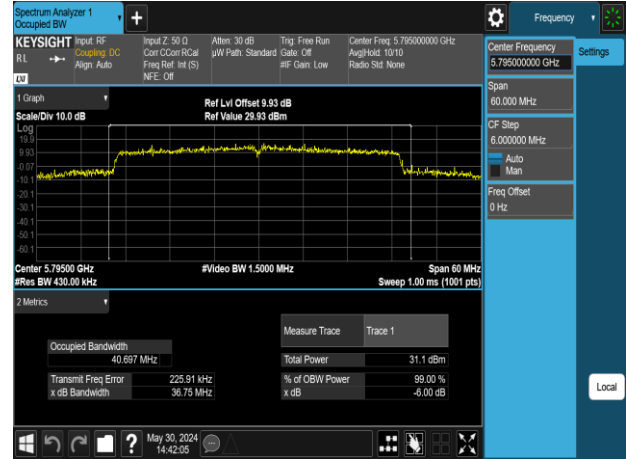

Report No.: TMWK2309003309KR

802.11ax_40MHz_Chain1_5310MHz

802.11ax_40MHz_Chain1_5670MHz

802.11ax_40MHz_Chain1_5510MHz

802.11ax_40MHz_Chain1_5755MHz

802.11ax_40MHz_Chain1_5550MHz

802.11ax_40MHz_Chain1_5795MHz

Report No.: TMWK2309003309KR

802.11ax_80MHz_Chain0_5210MHz

802.11ax_80MHz_Chain0_5610MHz

802.11ax_80MHz_Chain0_5290MHz

802.11ax_80MHz_Chain0_5775MHz

802.11ax_80MHz_Chain0_5530MHz

Report No.: TMWK2309003309KR