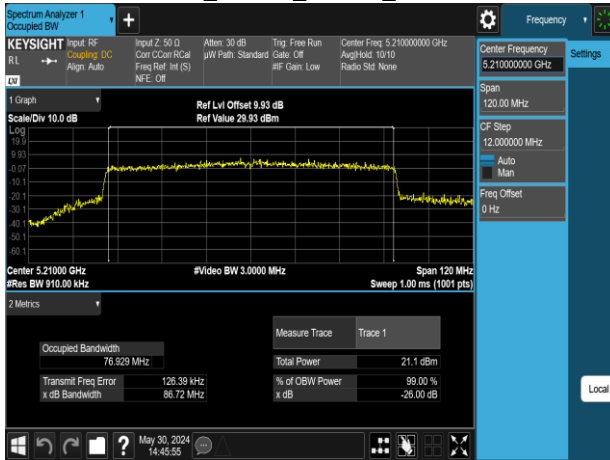

Report No.: TMWK2309003309KR

802.11ax_80MHz_Chain0_5210MHz

802.11ax_80MHz_Chain0_5610MHz

802.11ax_80MHz_Chain0_5290MHz

802.11ax_80MHz_Chain0_5775MHz

802.11ax_80MHz_Chain0_5530MHz

Report No.: TMWK2309003309KR

802.11ax_80MHz_Chain1_5210MHz

802.11ax_80MHz_Chain1_5610MHz

802.11ax_80MHz_Chain1_5290MHz

802.11ax_80MHz_Chain1_5775MHz

802.11ax_80MHz_Chain1_5530MHz

Report No.: TMWK2309003309KR

802.11ax_160MHz_Chain0_5250MHz