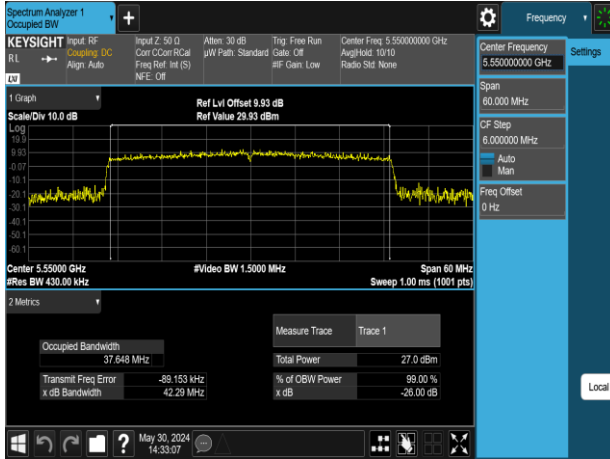

Report No.: TMWK2309003309KR

802.11ax_40MHz_Chain1_5310MHz

802.11ax_40MHz_Chain1_5670MHz

802.11ax_40MHz_Chain1_5510MHz

802.11ax_40MHz_Chain1_5755MHz

802.11ax_40MHz_Chain1_5550MHz

802.11ax_40MHz_Chain1_5795MHz

Report No.: TMWK2309003309KR

802.11ax_80MHz_Chain0_5210MHz

802.11ax_80MHz_Chain0_5610MHz

802.11ax_80MHz_Chain0_5290MHz

802.11ax_80MHz_Chain0_5775MHz

802.11ax_80MHz_Chain0_5530MHz

Report No.: TMWK2309003309KR