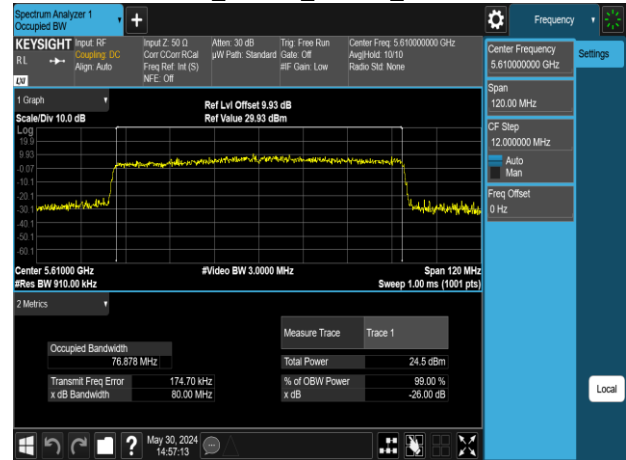

Report No.: TMWK2309003309KR

802.11ax_40MHz_Chain1_5310MHz

802.11ax_40MHz_Chain1_5670MHz

802.11ax_40MHz_Chain1_5510MHz

802.11ax_40MHz_Chain1_5755MHz

802.11ax_40MHz_Chain1_5550MHz

802.11ax_40MHz_Chain1_5795MHz

Report No.: TMWK2309003309KR

802.11ax_80MHz_Chain0_5210MHz

802.11ax_80MHz_Chain0_5610MHz

802.11ax_80MHz_Chain0_5290MHz

802.11ax_80MHz_Chain0_5775MHz

802.11ax_80MHz_Chain0_5530MHz

Report No.: TMWK2309003309KR