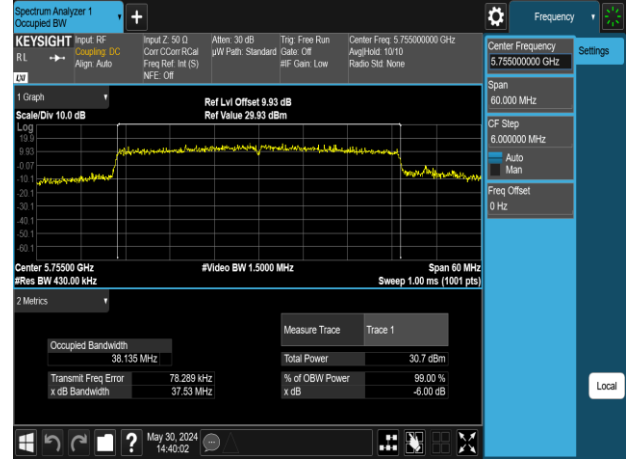

Report No.: TMWK2309003309KR

802.11ax_40MHz_Chain1_5310MHz

802.11ax_40MHz_Chain1_5670MHz

802.11ax_40MHz_Chain1_5510MHz

802.11ax_40MHz_Chain1_5755MHz

802.11ax_40MHz_Chain1_5550MHz

802.11ax_40MHz_Chain1_5795MHz

Report No.: TMWK2309003309KR

802.11ax_80MHz_Chain0_5210MHz

802.11ax_80MHz_Chain0_5610MHz

802.11ax_80MHz_Chain0_5290MHz

802.11ax_80MHz_Chain0_5775MHz

802.11ax_80MHz_Chain0_5530MHz

Report No.: TMWK2309003309KR