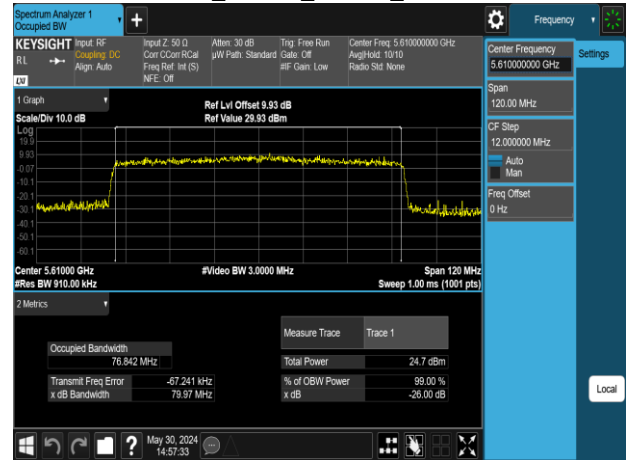

Report No.: TMWK2309003309KR

802.11ax_80MHz_Chain0_5210MHz

802.11ax_80MHz_Chain0_5610MHz

802.11ax_80MHz_Chain0_5290MHz

802.11ax_80MHz_Chain0_5775MHz

802.11ax_80MHz_Chain0_5530MHz

Report No.: TMWK2309003309KR

802.11ax_80MHz_Chain1_5210MHz

802.11ax_80MHz_Chain1_5610MHz

802.11ax_80MHz_Chain1_5290MHz

802.11ax_80MHz_Chain1_5775MHz

802.11ax_80MHz_Chain1_5530MHz

Report No.: TMWK2309003309KR

802.11ax_160MHz_Chain0_5250MHz