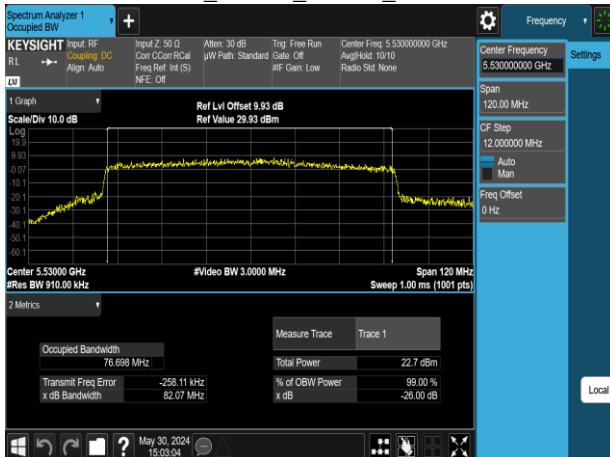

Report No.: TMWK2309003309KR

802.11ax_80MHz_Chain0_5210MHz

802.11ax_80MHz_Chain0_5610MHz

802.11ax_80MHz_Chain0_5290MHz

802.11ax_80MHz_Chain0_5775MHz

802.11ax_80MHz_Chain0_5530MHz

Report No.: TMWK2309003309KR

802.11ax_80MHz_Chain1_5210MHz

802.11ax_80MHz_Chain1_5610MHz

802.11ax_80MHz_Chain1_5290MHz

802.11ax_80MHz_Chain1_5775MHz

802.11ax_80MHz_Chain1_5530MHz

Report No.: TMWK2309003309KR

802.11ax_160MHz_Chain0_5250MHz