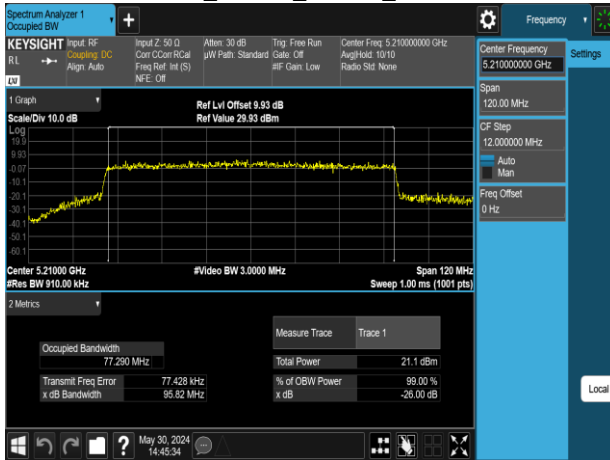

Report No.: TMWK2309003309KR

802.11ax_40MHz_Chain1_5310MHz

802.11ax_40MHz_Chain1_5670MHz

802.11ax_40MHz_Chain1_5510MHz

802.11ax_40MHz_Chain1_5755MHz

802.11ax_40MHz_Chain1_5550MHz

802.11ax_40MHz_Chain1_5795MHz

Report No.: TMWK2309003309KR

802.11ax_80MHz_Chain0_5210MHz

802.11ax_80MHz_Chain0_5610MHz

802.11ax_80MHz_Chain0_5290MHz

802.11ax_80MHz_Chain0_5775MHz

802.11ax_80MHz_Chain0_5530MHz

Report No.: TMWK2309003309KR