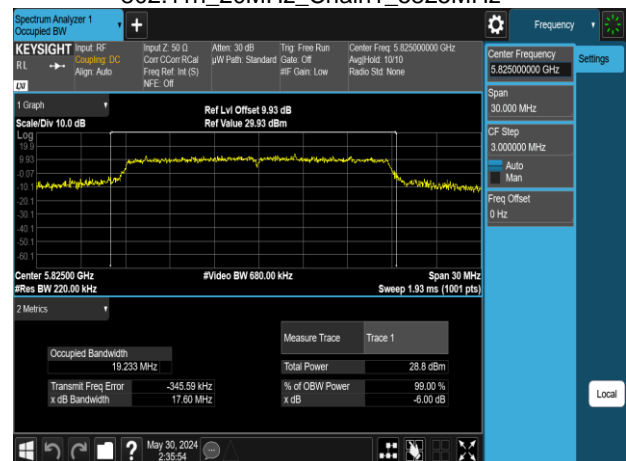

Report No.: TMWK2309003309KR

802.11n\_20MHz\_Chain1\_5500MHz

802.11n\_20MHz\_Chain1\_5745MHz

802.11n\_20MHz\_Chain1\_5580MHz

802.11n\_20MHz\_Chain1\_5785MHz

802.11n\_20MHz\_Chain1\_5700MHz

802.11n\_20MHz\_Chain1\_5825MHz