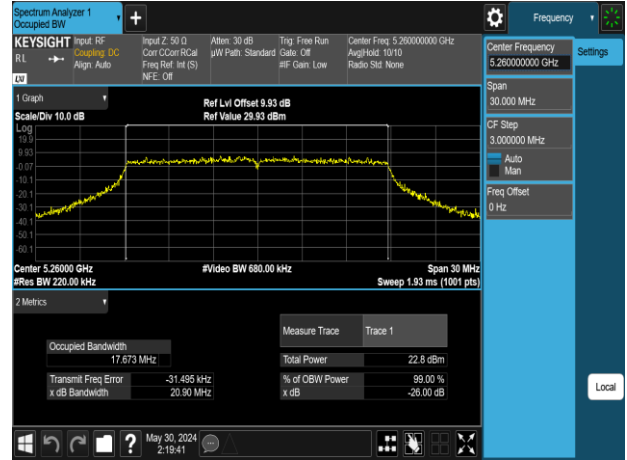

Report No.: TMWK2309003309KR

802.11n\_20MHz\_Chain1\_5180MHz

802.11n\_20MHz\_Chain1\_5260MHz

802.11n\_20MHz\_Chain1\_5220MHz

802.11n\_20MHz\_Chain1\_5300MHz

802.11n\_20MHz\_Chain1\_5240MHz

802.11n\_20MHz\_Chain1\_5320MHz

Report No.: TMWK2309003309KR

802.11n\_20MHz\_Chain1\_5500MHz

802.11n\_20MHz\_Chain1\_5745MHz

802.11n\_20MHz\_Chain1\_5580MHz

802.11n\_20MHz\_Chain1\_5785MHz

802.11n\_20MHz\_Chain1\_5700MHz

802.11n\_20MHz\_Chain1\_5825MHz