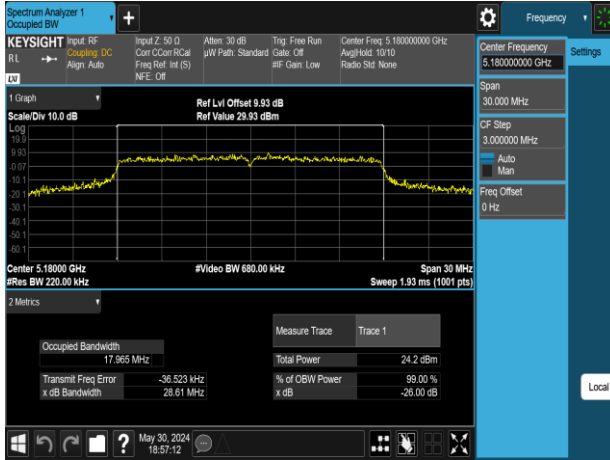

Report No.: TMWK2309003309KR

802.11n\_20MHz\_Chain1\_5180MHz

802.11n\_20MHz\_Chain1\_5260MHz

802.11n\_20MHz\_Chain1\_5220MHz

802.11n\_20MHz\_Chain1\_5300MHz

802.11n\_20MHz\_Chain1\_5240MHz

802.11n\_20MHz\_Chain1\_5320MHz