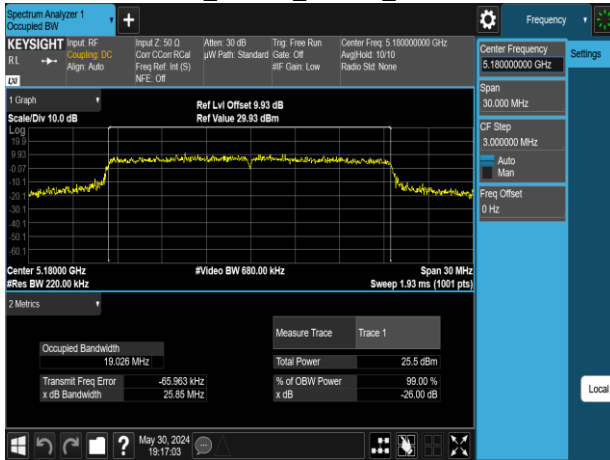

802.11ac\_160MHz\_Chain1\_5250MHz

802.11ac\_160MHz\_Chain0\_5570MHz

802.11ac\_160MHz\_Chain1\_5570MHz

Report No.: TMWK2309003309KR

802.11ax\_20MHz\_Chain0\_5180MHz

802.11ax\_20MHz\_Chain0\_5260MHz

802.11ax\_20MHz\_Chain0\_5220MHz