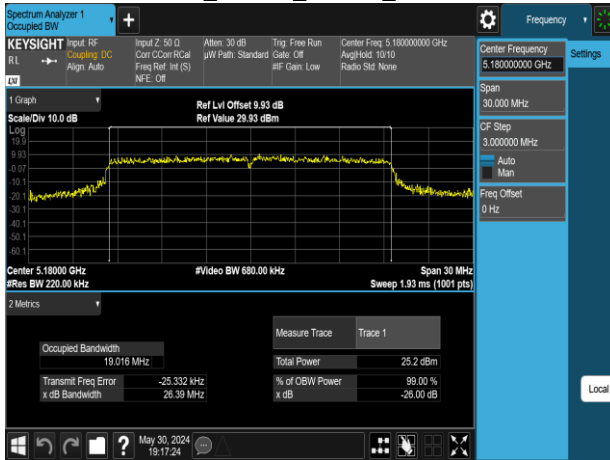

802.11ax\_20MHz\_Chain0\_5300MHz

802.11ax\_20MHz\_Chain0\_5240MHz

802.11ax\_20MHz\_Chain0\_5320MHz

Report No.: TMWK2309003309KR

Report No.: TMWK2309003309KR

802.11ax\_20MHz\_Chain1\_5180MHz

802.11ax\_20MHz\_Chain1\_5260MHz