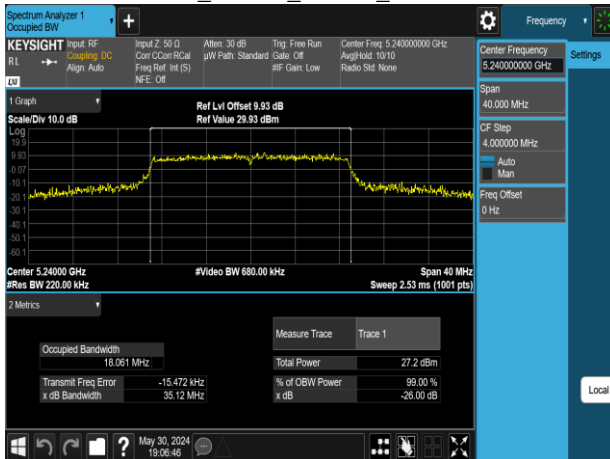

Report No.: TMWK2309003309KR

802.11n\_20MHz\_Chain1\_5180MHz

802.11n\_20MHz\_Chain1\_5260MHz

802.11n\_20MHz\_Chain1\_5220MHz

802.11n\_20MHz\_Chain1\_5300MHz

802.11n\_20MHz\_Chain1\_5240MHz

802.11n\_20MHz\_Chain1\_5320MHz