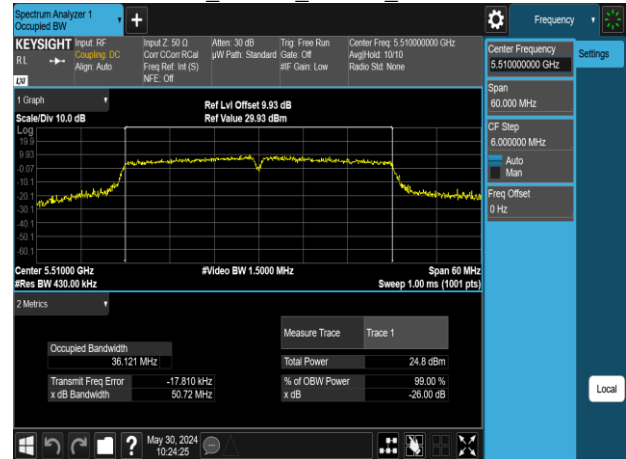

Report No.: TMWK2309003309KR

802.11n\_40MHz\_Chain0\_5190MHz

802.11n\_40MHz\_Chain0\_5310MHz

802.11n\_40MHz\_Chain0\_5230MHz

802.11n\_40MHz\_Chain0\_5510MHz

802.11n\_40MHz\_Chain0\_5270MHz

802.11n\_40MHz\_Chain0\_5550MHz

Report No.: TMWK2309003309KR

802.11n\_40MHz\_Chain0\_5670MHz

802.11n\_40MHz\_Chain1\_5190MHz

802.11n\_40MHz\_Chain0\_5755MHz

802.11n\_40MHz\_Chain1\_5230MHz

802.11n\_40MHz\_Chain0\_5795MHz

802.11n\_40MHz\_Chain1\_5270MHz