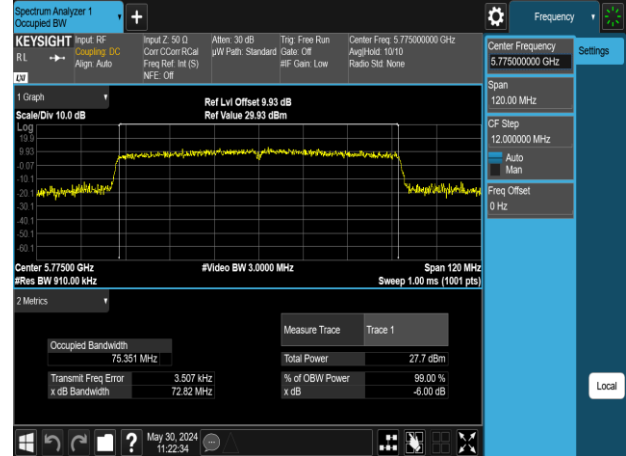

802.11ac\_80MHz\_Chain1\_5210MHz

802.11ac\_80MHz\_Chain1\_5610MHz

802.11ac\_80MHz\_Chain1\_5290MHz

802.11ac\_80MHz\_Chain1\_5775MHz

802.11ac\_80MHz\_Chain1\_5530MHz

Report No.: TMWK2309003309KR

802.11ac\_160MHz\_Chain0\_5250MHz