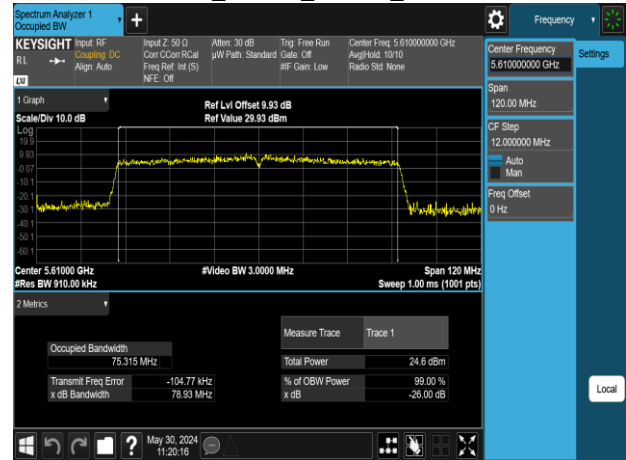

Report No.: TMWK2309003309KR

802.11ac\_80MHz\_Chain0\_5210MHz

802.11ac\_80MHz\_Chain0\_5610MHz

802.11ac\_80MHz\_Chain0\_5290MHz

802.11ac\_80MHz\_Chain0\_5775MHz

802.11ac\_80MHz\_Chain0\_5530MHz

Report No.: TMWK2309003309KR

802.11ac\_80MHz\_Chain1\_5210MHz

802.11ac\_80MHz\_Chain1\_5610MHz

802.11ac\_80MHz\_Chain1\_5290MHz

802.11ac\_80MHz\_Chain1\_5775MHz

802.11ac\_80MHz\_Chain1\_5530MHz

Report No.: TMWK2309003309KR

802.11ac\_160MHz\_Chain0\_5250MHz