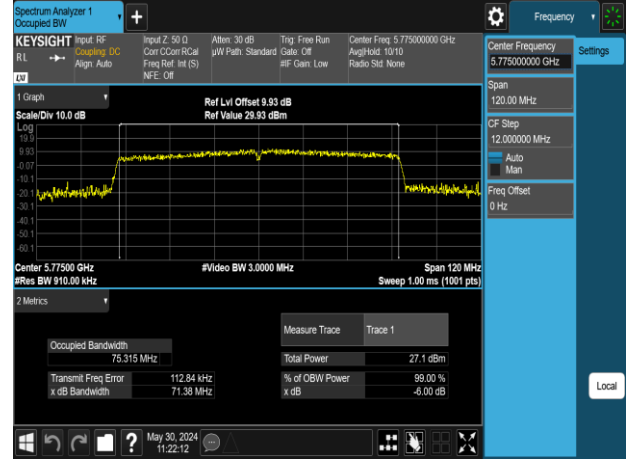

Report No.: TMWK2309003309KR

802.11ac\_80MHz\_Chain0\_5210MHz

802.11ac\_80MHz\_Chain0\_5610MHz

802.11ac\_80MHz\_Chain0\_5290MHz

802.11ac\_80MHz\_Chain0\_5775MHz

802.11ac\_80MHz\_Chain0\_5530MHz

Report No.: TMWK2309003309KR

802.11ac\_80MHz\_Chain1\_5210MHz

802.11ac\_80MHz\_Chain1\_5610MHz

802.11ac\_80MHz\_Chain1\_5290MHz

802.11ac\_80MHz\_Chain1\_5775MHz

802.11ac\_80MHz\_Chain1\_5530MHz

Report No.: TMWK2309003309KR

802.11ac\_160MHz\_Chain0\_5250MHz