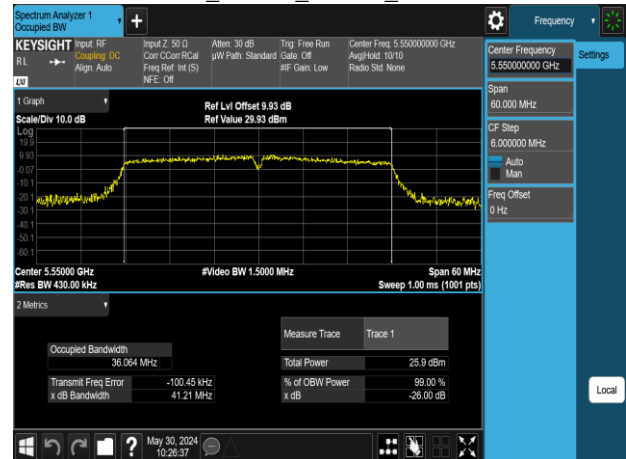

Report No.: TMWK2309003309KR

802.11n\_40MHz\_Chain0\_5190MHz

802.11n\_40MHz\_Chain0\_5310MHz

802.11n\_40MHz\_Chain0\_5230MHz

802.11n\_40MHz\_Chain0\_5510MHz

802.11n\_40MHz\_Chain0\_5270MHz

802.11n\_40MHz\_Chain0\_5550MHz

Report No.: TMWK2309003309KR

802.11n\_40MHz\_Chain0\_5670MHz

802.11n\_40MHz\_Chain1\_5190MHz

802.11n\_40MHz\_Chain0\_5755MHz

802.11n\_40MHz\_Chain1\_5230MHz

802.11n\_40MHz\_Chain0\_5795MHz

802.11n\_40MHz\_Chain1\_5270MHz