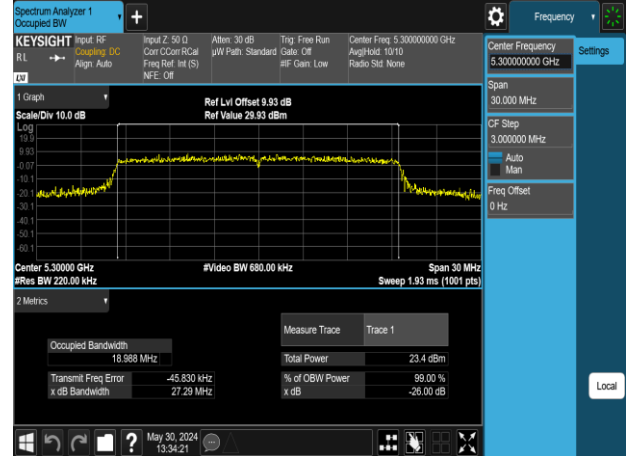

802.11ac\_160MHz\_Chain1\_5250MHz

802.11ac\_160MHz\_Chain0\_5570MHz

802.11ac\_160MHz\_Chain1\_5570MHz

Report No.: TMWK2309003309KR

802.11ax\_20MHz\_Chain0\_5180MHz

802.11ax\_20MHz\_Chain0\_5260MHz

802.11ax\_20MHz\_Chain0\_5220MHz

802.11ax\_20MHz\_Chain0\_5300MHz

802.11ax\_20MHz\_Chain0\_5240MHz

802.11ax\_20MHz\_Chain0\_5320MHz

Report No.: TMWK2309003309KR

Report No.: TMWK2309003309KR

802.11ax\_20MHz\_Chain1\_5180MHz

802.11ax\_20MHz\_Chain1\_5260MHz