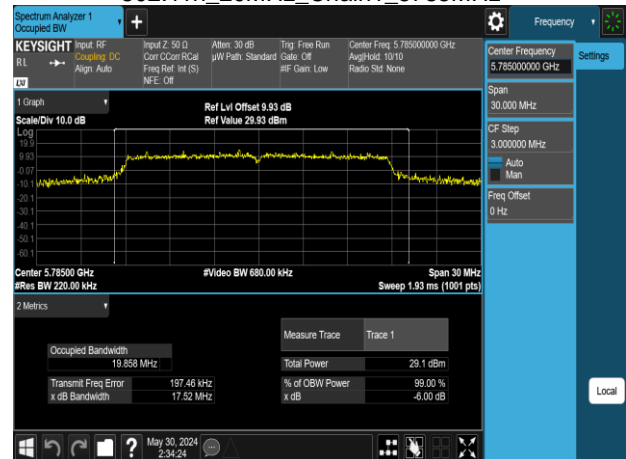

Report No.: TMWK2309003309KR

802.11n\_20MHz\_Chain1\_5500MHz

802.11n\_20MHz\_Chain1\_5745MHz

802.11n\_20MHz\_Chain1\_5580MHz

802.11n\_20MHz\_Chain1\_5785MHz

802.11n\_20MHz\_Chain1\_5700MHz

802.11n\_20MHz\_Chain1\_5825MHz

Report No.: TMWK2309003309KR

802.11n\_40MHz\_Chain0\_5190MHz

802.11n\_40MHz\_Chain0\_5310MHz

802.11n\_40MHz\_Chain0\_5230MHz

802.11n\_40MHz\_Chain0\_5510MHz

802.11n\_40MHz\_Chain0\_5270MHz

802.11n\_40MHz\_Chain0\_5550MHz