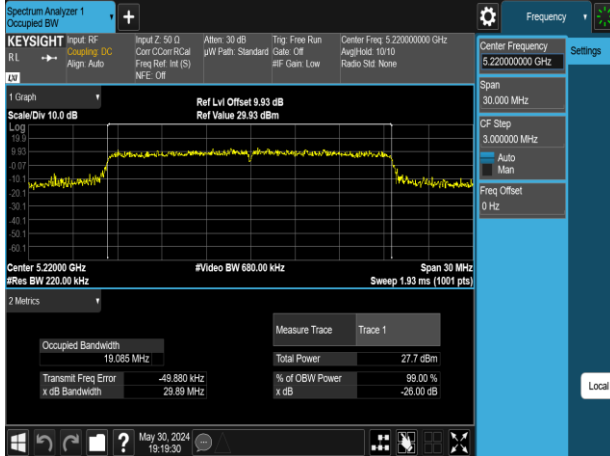

802.11ax_20MHz_Chain1_5240MHz

802.11ax_20MHz_Chain1_5220MHz