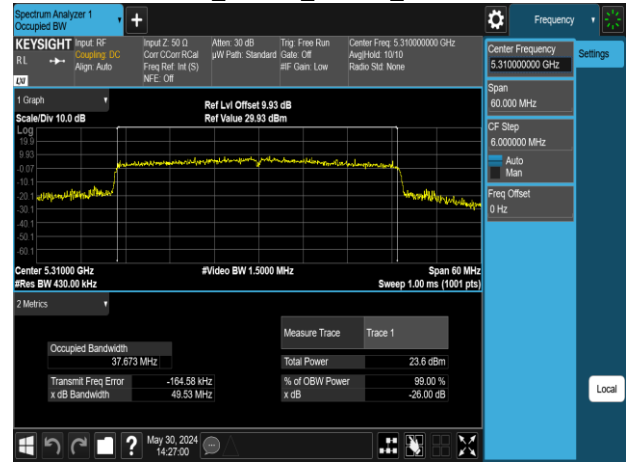

802.11ax\_20MHz\_Chain1\_5580MHz

802.11ax\_20MHz\_Chain1\_5785MHz

802.11ax\_20MHz\_Chain1\_5700MHz

802.11ax\_20MHz\_Chain1\_5825MHz

Report No.: TMWK2309003309KR

802.11ax\_40MHz\_Chain0\_5190MHz

802.11ax\_40MHz\_Chain0\_5310MHz