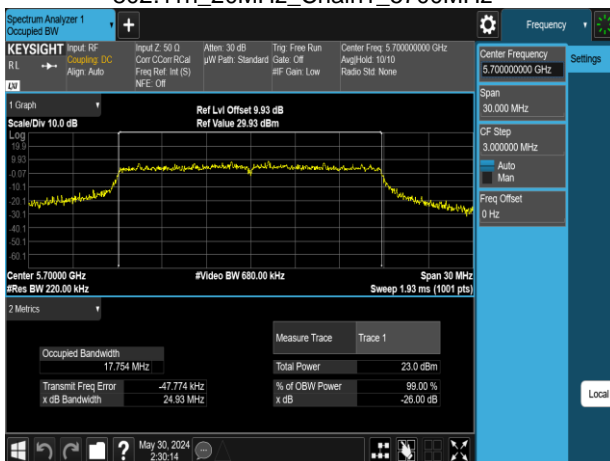

Report No.: TMWK2309003309KR

802.11n\_20MHz\_Chain1\_5500MHz

802.11n\_20MHz\_Chain1\_5745MHz

802.11n\_20MHz\_Chain1\_5580MHz

802.11n\_20MHz\_Chain1\_5785MHz

802.11n\_20MHz\_Chain1\_5700MHz

802.11n\_20MHz\_Chain1\_5825MHz

Report No.: TMWK2309003309KR

802.11n\_40MHz\_Chain0\_5190MHz

802.11n\_40MHz\_Chain0\_5310MHz

802.11n\_40MHz\_Chain0\_5230MHz

802.11n\_40MHz\_Chain0\_5510MHz

802.11n\_40MHz\_Chain0\_5270MHz

802.11n\_40MHz\_Chain0\_5550MHz