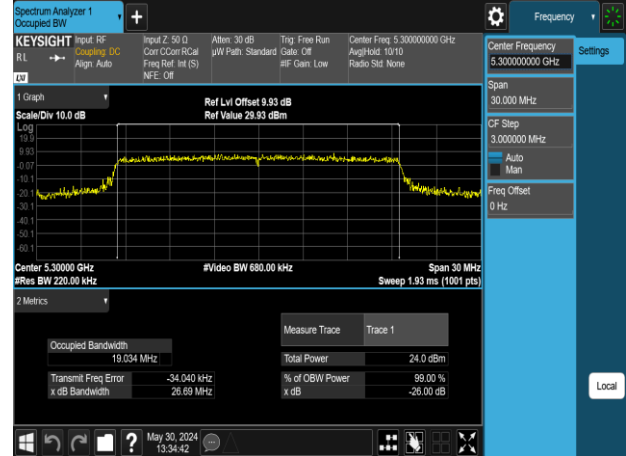

802.11ax_20MHz_Chain1_5320MHz

802.11ax_20MHz_Chain1_5300MHz