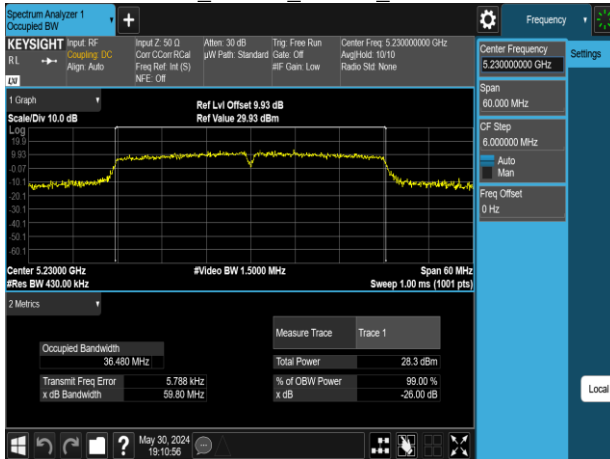

Report No.: TMWK2309003309KR

802.11n\_40MHz\_Chain0\_5190MHz

802.11n\_40MHz\_Chain0\_5310MHz

802.11n\_40MHz\_Chain0\_5230MHz

802.11n\_40MHz\_Chain0\_5510MHz

802.11n\_40MHz\_Chain0\_5270MHz

802.11n\_40MHz\_Chain0\_5550MHz