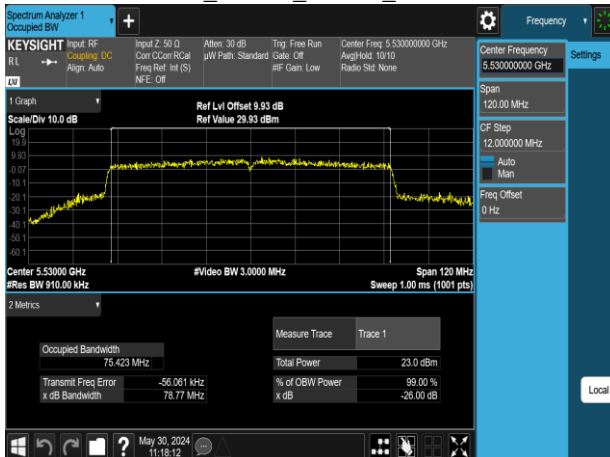

802.11ac\_80MHz\_Chain1\_5210MHz

802.11ac\_80MHz\_Chain1\_5610MHz

802.11ac\_80MHz\_Chain1\_5290MHz

802.11ac\_80MHz\_Chain1\_5775MHz

802.11ac\_80MHz\_Chain1\_5530MHz

Report No.: TMWK2309003309KR

802.11ac\_160MHz\_Chain0\_5250MHz