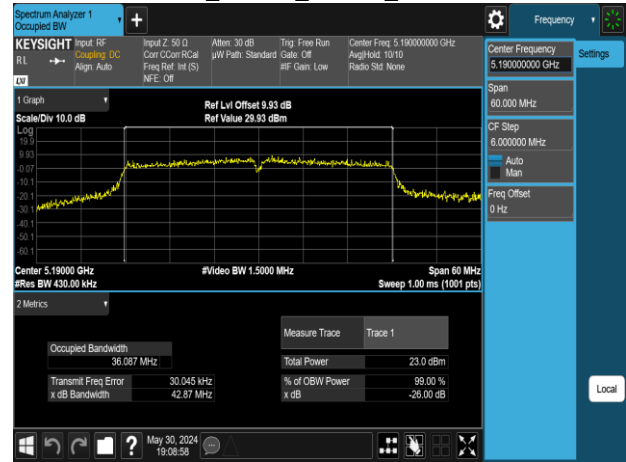

802.11n_40MHz_Chain1_5230MHz

802.11n_40MHz_Chain1_5190MHz