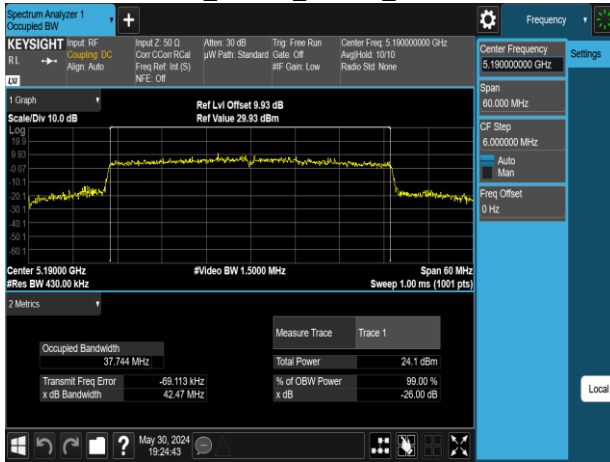

802.11ax\_20MHz\_Chain1\_5580MHz

802.11ax\_20MHz\_Chain1\_5785MHz

802.11ax\_20MHz\_Chain1\_5700MHz

802.11ax\_20MHz\_Chain1\_5825MHz

Report No.: TMWK2309003309KR

802.11ax\_40MHz\_Chain0\_5190MHz

802.11ax\_40MHz\_Chain0\_5310MHz