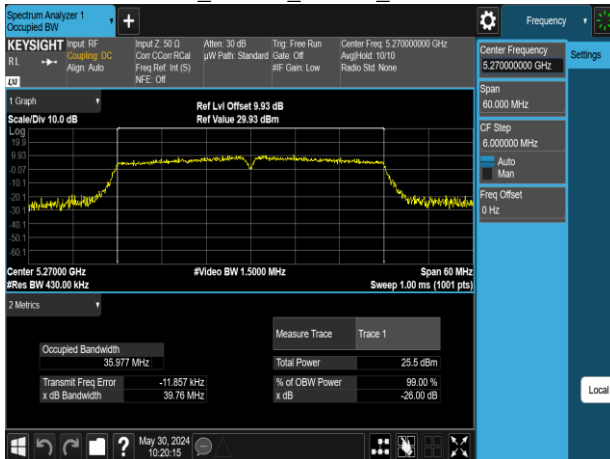

Report No.: TMWK2309003309KR

802.11n\_40MHz\_Chain0\_5190MHz

802.11n\_40MHz\_Chain0\_5310MHz

802.11n\_40MHz\_Chain0\_5230MHz

802.11n\_40MHz\_Chain0\_5510MHz

802.11n\_40MHz\_Chain0\_5270MHz

802.11n\_40MHz\_Chain0\_5550MHz