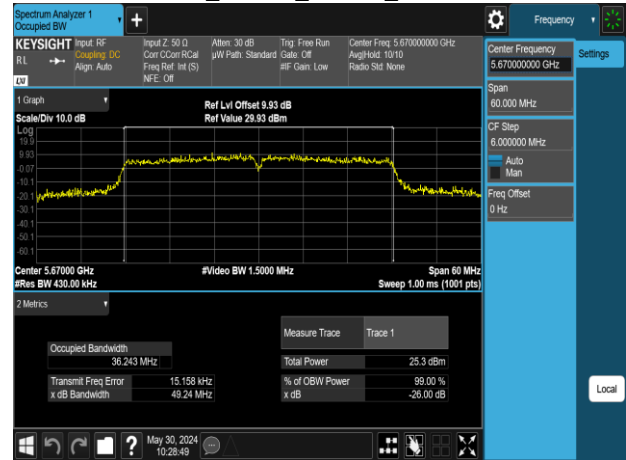

802.11n_40MHz_Chain1_5755MHz

802.11n_40MHz_Chain1_5670MHz