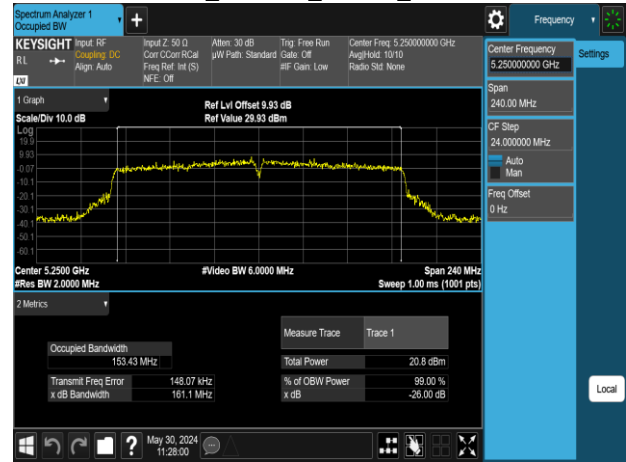

802.11ac\_80MHz\_Chain1\_5210MHz

802.11ac\_80MHz\_Chain1\_5610MHz

802.11ac\_80MHz\_Chain1\_5290MHz

802.11ac\_80MHz\_Chain1\_5775MHz

802.11ac\_80MHz\_Chain1\_5530MHz

Report No.: TMWK2309003309KR

802.11ac\_160MHz\_Chain0\_5250MHz

802.11ac\_160MHz\_Chain1\_5250MHz

802.11ac\_160MHz\_Chain0\_5570MHz

802.11ac\_160MHz\_Chain1\_5570MHz

Report No.: TMWK2309003309KR

802.11ax\_20MHz\_Chain0\_5180MHz

802.11ax\_20MHz\_Chain0\_5260MHz

802.11ax\_20MHz\_Chain0\_5220MHz