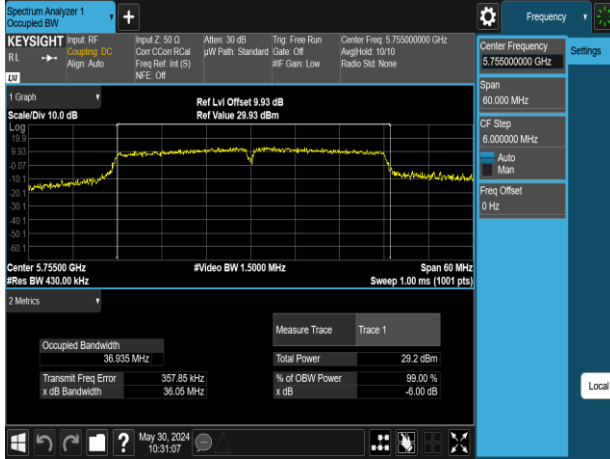

Report No.: TMWK2309003309KR

802.11n\_40MHz\_Chain0\_5670MHz

802.11n\_40MHz\_Chain1\_5190MHz

802.11n\_40MHz\_Chain0\_5755MHz

802.11n\_40MHz\_Chain1\_5230MHz

802.11n\_40MHz\_Chain0\_5795MHz

802.11n\_40MHz\_Chain1\_5270MHz