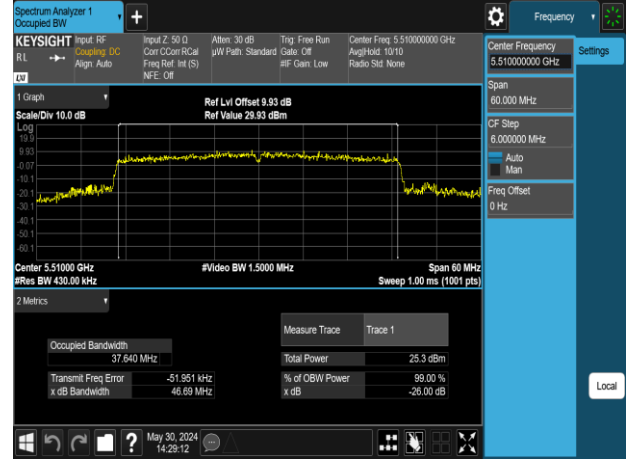

802.11ax_40MHz_Chain0_5550MHz

802.11ax_40MHz_Chain0_5510MHz