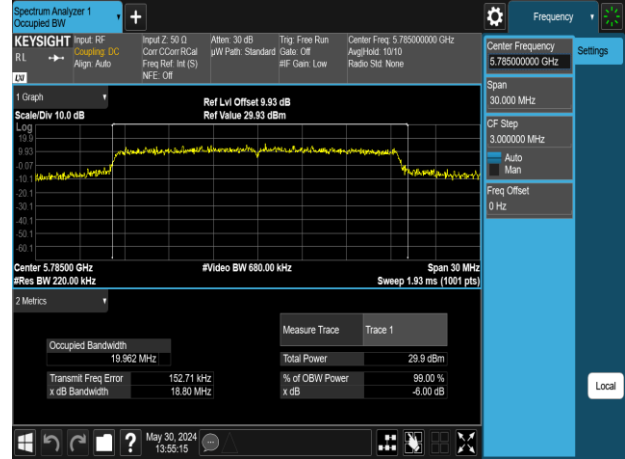

802.11ax_20MHz_Chain1_5825MHz

802.11ax_20MHz_Chain1_5785MHz