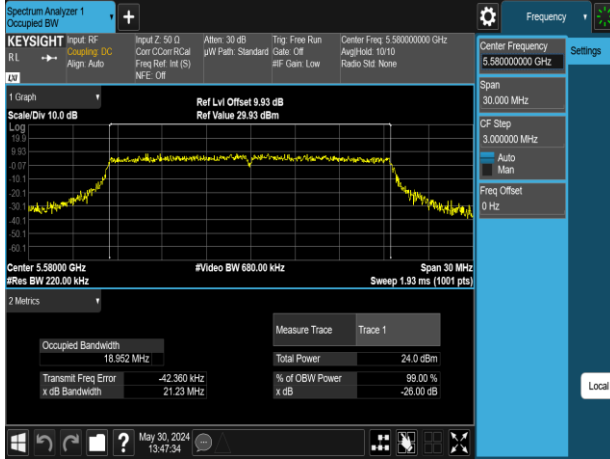

802.11ax_20MHz_Chain1_5700MHz

802.11ax_20MHz_Chain1_5580MHz