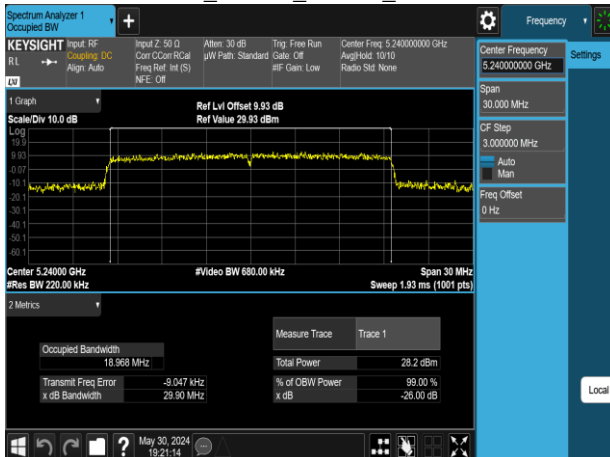

802.11ax_20MHz_Chain0_5240MHz