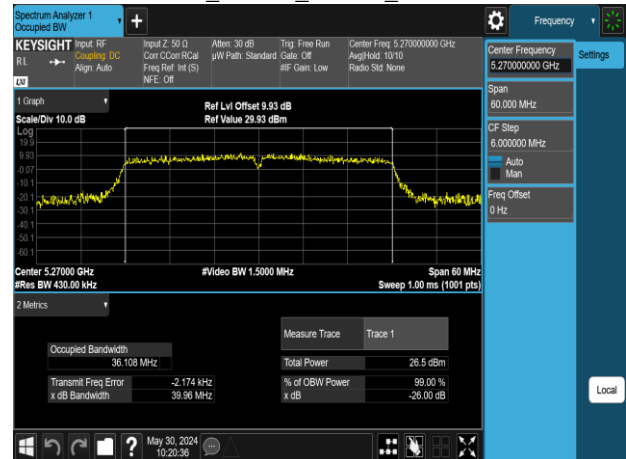

Report No.: TMWK2309003309KR

802.11n\_40MHz\_Chain0\_5670MHz

802.11n\_40MHz\_Chain1\_5190MHz

802.11n\_40MHz\_Chain0\_5755MHz

802.11n\_40MHz\_Chain1\_5230MHz

802.11n\_40MHz\_Chain0\_5795MHz

802.11n\_40MHz\_Chain1\_5270MHz