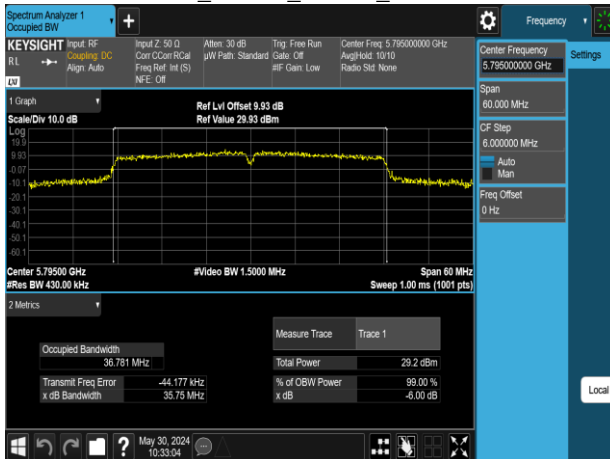

Report No.: TMWK2309003309KR

802.11n\_40MHz\_Chain0\_5670MHz

802.11n\_40MHz\_Chain1\_5190MHz

802.11n\_40MHz\_Chain0\_5755MHz

802.11n\_40MHz\_Chain1\_5230MHz

802.11n\_40MHz\_Chain0\_5795MHz

802.11n\_40MHz\_Chain1\_5270MHz