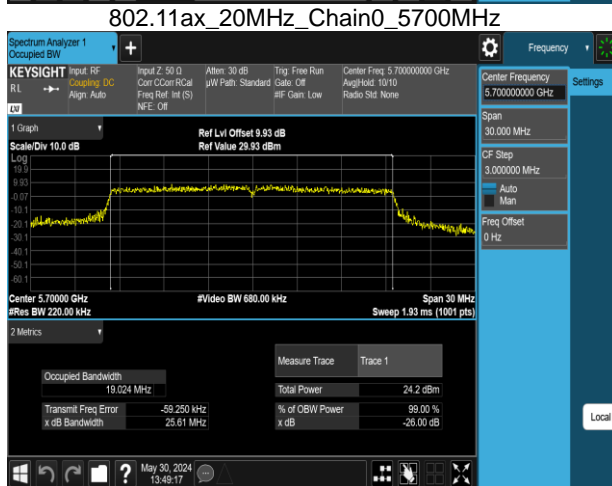

802.11ac\_160MHz\_Chain1\_5250MHz

802.11ac\_160MHz\_Chain0\_5570MHz

802.11ac\_160MHz\_Chain1\_5570MHz

Report No.: TMWK2309003309KR

802.11ax\_20MHz\_Chain0\_5180MHz

802.11ax\_20MHz\_Chain0\_5260MHz

802.11ax\_20MHz\_Chain0\_5220MHz

802.11ax\_20MHz\_Chain0\_5300MHz

802.11ax\_20MHz\_Chain0\_5240MHz

802.11ax\_20MHz\_Chain0\_5320MHz

Report No.: TMWK2309003309KR

Report No.: TMWK2309003309KR

802.11ax\_20MHz\_Chain1\_5180MHz

802.11ax\_20MHz\_Chain1\_5260MHz

802.11ax\_20MHz\_Chain1\_5220MHz

802.11ax\_20MHz\_Chain1\_5300MHz

802.11ax\_20MHz\_Chain1\_5240MHz

802.11ax\_20MHz\_Chain1\_5320MHz

Report No.: TMWK2309003309KR

802.11ax\_20MHz\_Chain1\_5500MHz

802.11ax\_20MHz\_Chain1\_5745MHz