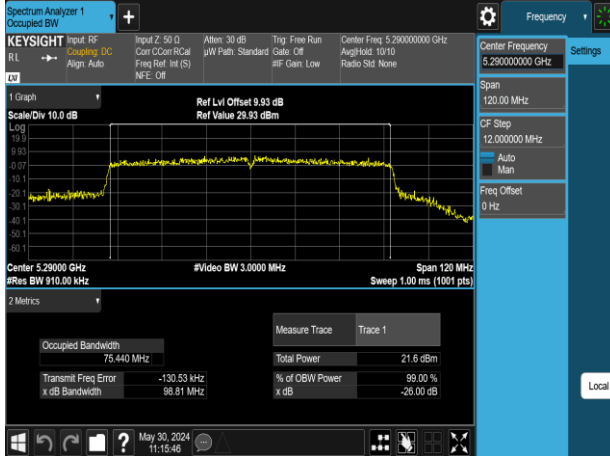

Report No.: TMWK2309003309KR

802.11ac\_80MHz\_Chain0\_5210MHz

802.11ac\_80MHz\_Chain0\_5610MHz

802.11ac\_80MHz\_Chain0\_5290MHz

802.11ac\_80MHz\_Chain0\_5775MHz

802.11ac\_80MHz\_Chain0\_5530MHz

Report No.: TMWK2309003309KR

802.11ac\_80MHz\_Chain1\_5210MHz

802.11ac\_80MHz\_Chain1\_5610MHz

802.11ac\_80MHz\_Chain1\_5290MHz

802.11ac\_80MHz\_Chain1\_5775MHz

802.11ac\_80MHz\_Chain1\_5530MHz

Report No.: TMWK2309003309KR

802.11ac\_160MHz\_Chain0\_5250MHz