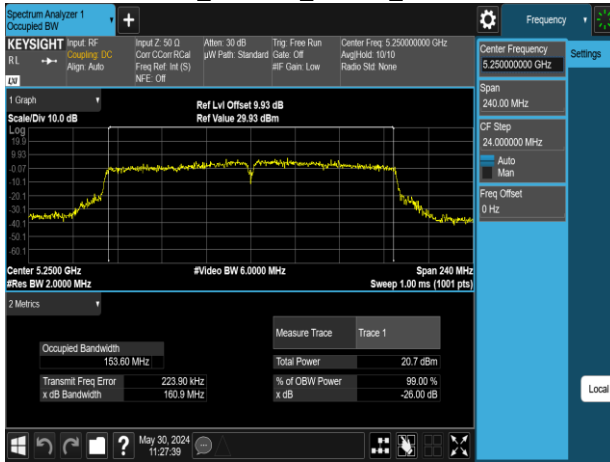

802.11ac\_80MHz\_Chain1\_5210MHz

802.11ac\_80MHz\_Chain1\_5610MHz

802.11ac\_80MHz\_Chain1\_5290MHz

802.11ac\_80MHz\_Chain1\_5775MHz

802.11ac\_80MHz\_Chain1\_5530MHz

Report No.: TMWK2309003309KR

802.11ac\_160MHz\_Chain0\_5250MHz

802.11ac\_160MHz\_Chain1\_5250MHz

802.11ac\_160MHz\_Chain0\_5570MHz

802.11ac\_160MHz\_Chain1\_5570MHz

Report No.: TMWK2309003309KR

802.11ax\_20MHz\_Chain0\_5180MHz

802.11ax\_20MHz\_Chain0\_5260MHz

802.11ax\_20MHz\_Chain0\_5220MHz