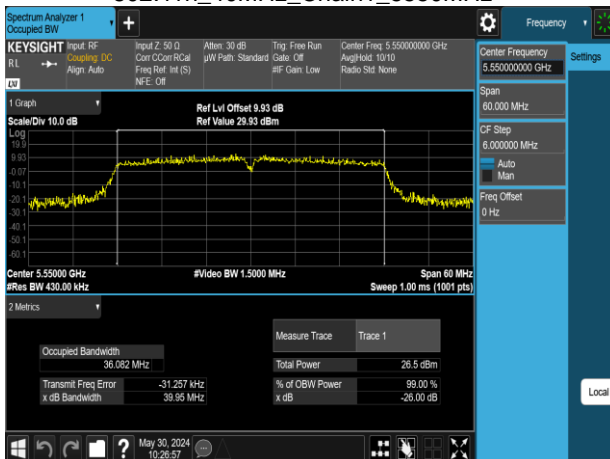

Report No.: TMWK2309003309KR

802.11n\_40MHz\_Chain1\_5310MHz

802.11n\_40MHz\_Chain1\_5670MHz

802.11n\_40MHz\_Chain1\_5510MHz

802.11n\_40MHz\_Chain1\_5755MHz

802.11n\_40MHz\_Chain1\_5550MHz

802.11n\_40MHz\_Chain1\_5795MHz