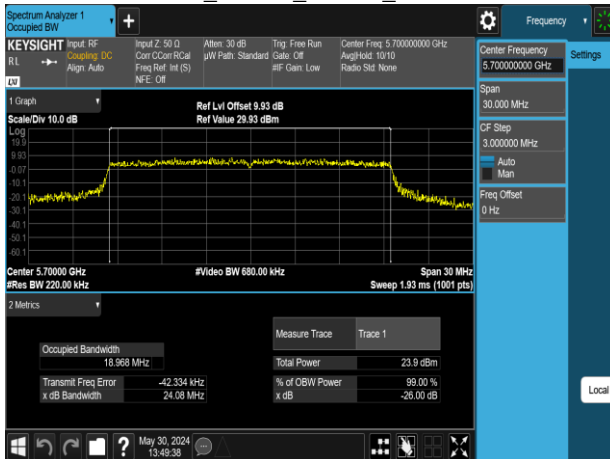

802.11ax_40MHz_Chain0_5190MHz

802.11ax_20MHz_Chain1_5700MHz