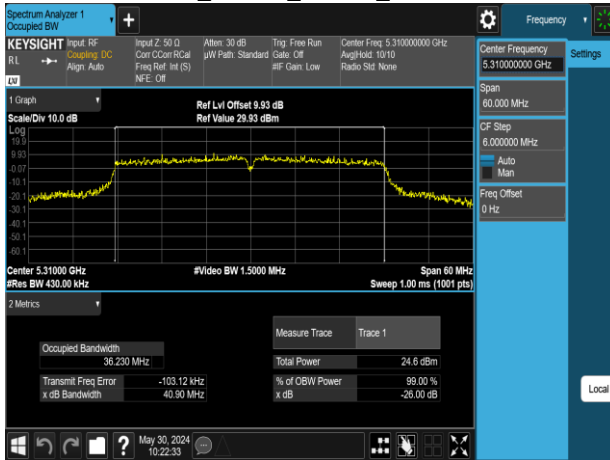

802.11n_40MHz_Chain1_5510MHz

Report No.: TMWK2309003309KR

802.11n_40MHz_Chain1_5310MHz