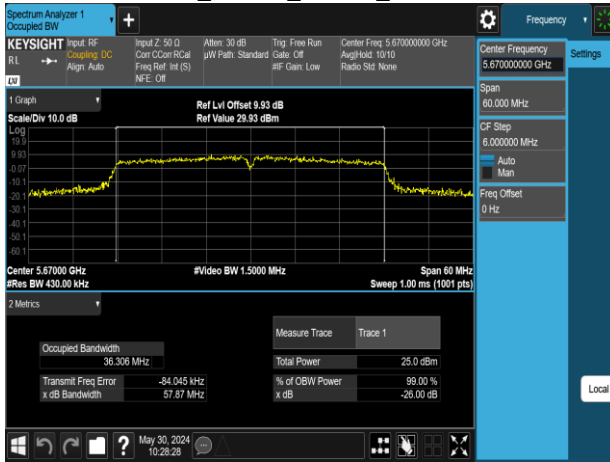

802.11n_40MHz_Chain0_5755MHz

Report No.: TMWK2309003309KR

802.11n_40MHz_Chain0_5670MHz