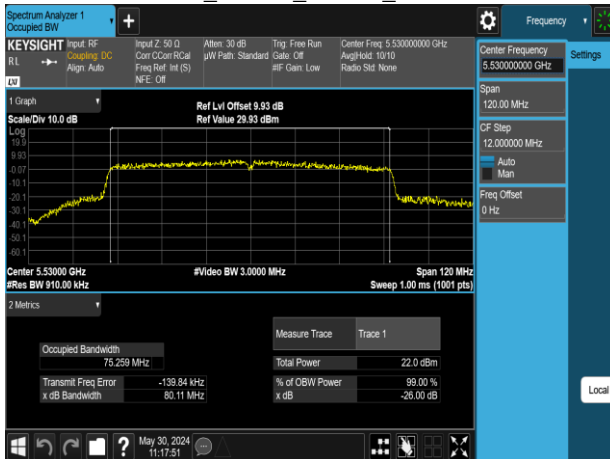

Report No.: TMWK2309003309KR

802.11ac\_80MHz\_Chain0\_5210MHz

802.11ac\_80MHz\_Chain0\_5610MHz

802.11ac\_80MHz\_Chain0\_5290MHz

802.11ac\_80MHz\_Chain0\_5775MHz

802.11ac\_80MHz\_Chain0\_5530MHz

Report No.: TMWK2309003309KR

802.11ac\_80MHz\_Chain1\_5210MHz

802.11ac\_80MHz\_Chain1\_5610MHz

802.11ac\_80MHz\_Chain1\_5290MHz

802.11ac\_80MHz\_Chain1\_5775MHz

802.11ac\_80MHz\_Chain1\_5530MHz

Report No.: TMWK2309003309KR

802.11ac\_160MHz\_Chain0\_5250MHz