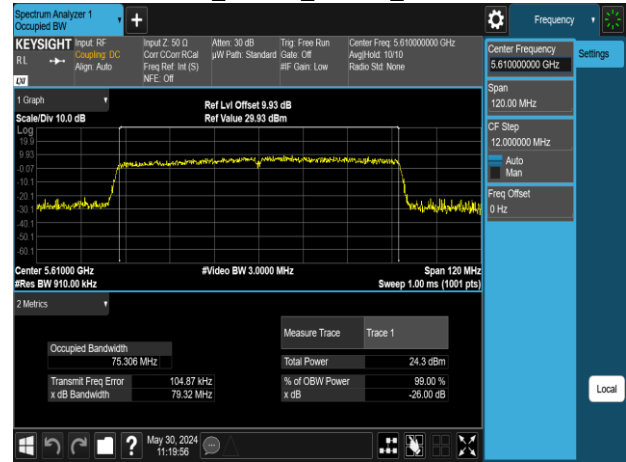

802.11ac_80MHz_Chain0_5775MHz

802.11ac_80MHz_Chain0_5610MHz