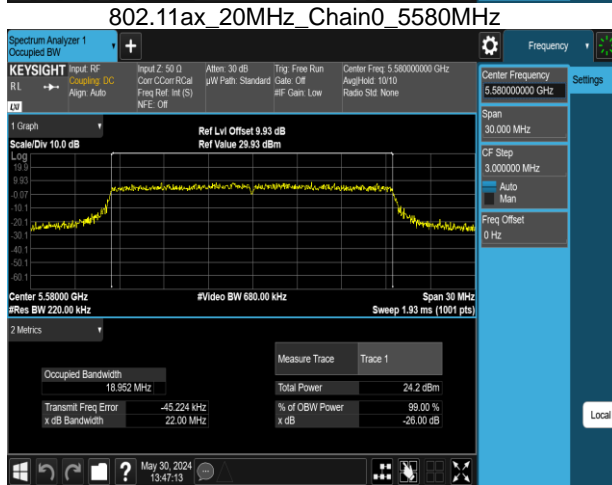

802.11ac\_160MHz\_Chain1\_5250MHz

802.11ac\_160MHz\_Chain0\_5570MHz

802.11ac\_160MHz\_Chain1\_5570MHz

Report No.: TMWK2309003309KR

802.11ax\_20MHz\_Chain0\_5180MHz

802.11ax\_20MHz\_Chain0\_5260MHz

802.11ax\_20MHz\_Chain0\_5220MHz

802.11ax\_20MHz\_Chain0\_5300MHz

802.11ax\_20MHz\_Chain0\_5240MHz

802.11ax\_20MHz\_Chain0\_5320MHz

Report No.: TMWK2309003309KR

Report No.: TMWK2309003309KR

802.11ax\_20MHz\_Chain1\_5180MHz

802.11ax\_20MHz\_Chain1\_5260MHz

802.11ax\_20MHz\_Chain1\_5220MHz

802.11ax\_20MHz\_Chain1\_5300MHz

802.11ax\_20MHz\_Chain1\_5240MHz

802.11ax\_20MHz\_Chain1\_5320MHz

Report No.: TMWK2309003309KR

802.11ax\_20MHz\_Chain1\_5500MHz

802.11ax\_20MHz\_Chain1\_5745MHz