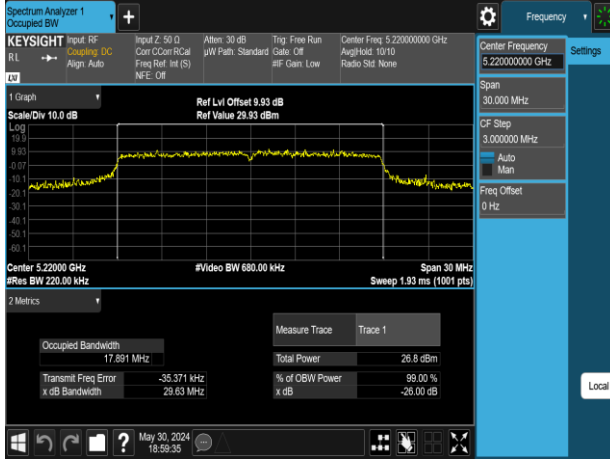

Report No.: TMWK2309003309KR

802.11n\_20MHz\_Chain1\_5180MHz

802.11n\_20MHz\_Chain1\_5260MHz

802.11n\_20MHz\_Chain1\_5220MHz

802.11n\_20MHz\_Chain1\_5300MHz

802.11n\_20MHz\_Chain1\_5240MHz

802.11n\_20MHz\_Chain1\_5320MHz

Report No.: TMWK2309003309KR

802.11n\_20MHz\_Chain1\_5500MHz

802.11n\_20MHz\_Chain1\_5745MHz

802.11n\_20MHz\_Chain1\_5580MHz

802.11n\_20MHz\_Chain1\_5785MHz

802.11n\_20MHz\_Chain1\_5700MHz

802.11n\_20MHz\_Chain1\_5825MHz