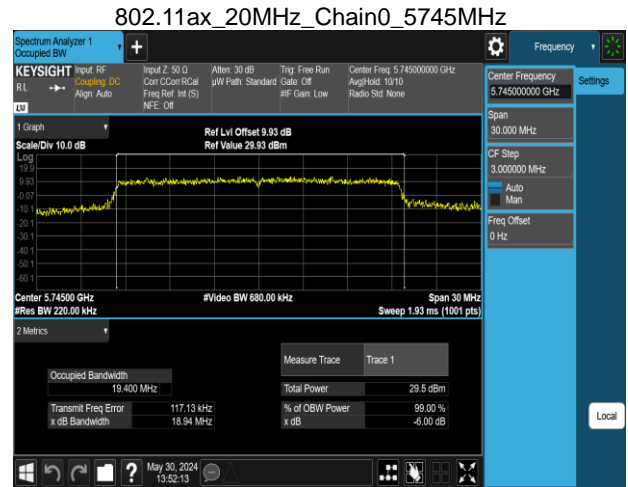

802.11ac\_160MHz\_Chain1\_5250MHz

802.11ac\_160MHz\_Chain0\_5570MHz

802.11ac\_160MHz\_Chain1\_5570MHz

Report No.: TMWK2309003309KR

802.11ax\_20MHz\_Chain0\_5180MHz

802.11ax\_20MHz\_Chain0\_5260MHz

802.11ax\_20MHz\_Chain0\_5220MHz

802.11ax\_20MHz\_Chain0\_5300MHz

802.11ax\_20MHz\_Chain0\_5240MHz

802.11ax\_20MHz\_Chain0\_5320MHz

Report No.: TMWK2309003309KR

Report No.: TMWK2309003309KR

802.11ax\_20MHz\_Chain1\_5180MHz

802.11ax\_20MHz\_Chain1\_5260MHz

802.11ax\_20MHz\_Chain1\_5220MHz

802.11ax\_20MHz\_Chain1\_5300MHz

802.11ax\_20MHz\_Chain1\_5240MHz

802.11ax\_20MHz\_Chain1\_5320MHz

Report No.: TMWK2309003309KR

802.11ax\_20MHz\_Chain1\_5500MHz

802.11ax\_20MHz\_Chain1\_5745MHz