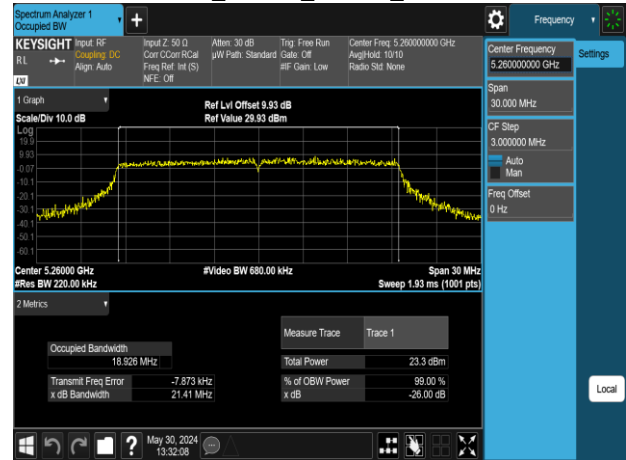

802.11ac\_80MHz\_Chain1\_5210MHz

802.11ac\_80MHz\_Chain1\_5610MHz

802.11ac\_80MHz\_Chain1\_5290MHz

802.11ac\_80MHz\_Chain1\_5775MHz

802.11ac\_80MHz\_Chain1\_5530MHz

Report No.: TMWK2309003309KR

802.11ac\_160MHz\_Chain0\_5250MHz

802.11ac\_160MHz\_Chain1\_5250MHz

802.11ac\_160MHz\_Chain0\_5570MHz

802.11ac\_160MHz\_Chain1\_5570MHz

Report No.: TMWK2309003309KR

802.11ax\_20MHz\_Chain0\_5180MHz

802.11ax\_20MHz\_Chain0\_5260MHz

802.11ax\_20MHz\_Chain0\_5220MHz

802.11ax\_20MHz\_Chain0\_5300MHz

802.11ax\_20MHz\_Chain0\_5240MHz

802.11ax\_20MHz\_Chain0\_5320MHz

Report No.: TMWK2309003309KR

Report No.: TMWK2309003309KR

802.11ax\_20MHz\_Chain1\_5180MHz

802.11ax\_20MHz\_Chain1\_5260MHz