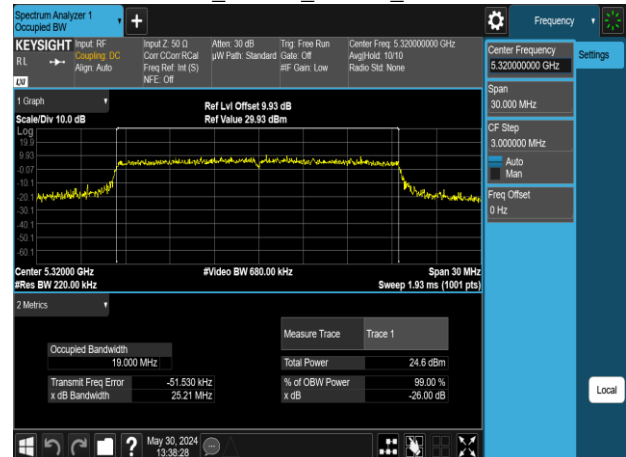

802.11ax\_20MHz\_Chain0\_5300MHz

802.11ax\_20MHz\_Chain0\_5240MHz

802.11ax\_20MHz\_Chain0\_5320MHz

Report No.: TMWK2309003309KR

Report No.: TMWK2309003309KR

802.11ax\_20MHz\_Chain1\_5180MHz

802.11ax\_20MHz\_Chain1\_5260MHz

802.11ax\_20MHz\_Chain1\_5220MHz

802.11ax\_20MHz\_Chain1\_5300MHz

802.11ax\_20MHz\_Chain1\_5240MHz

802.11ax\_20MHz\_Chain1\_5320MHz

Report No.: TMWK2309003309KR

802.11ax\_20MHz\_Chain1\_5500MHz

802.11ax\_20MHz\_Chain1\_5745MHz