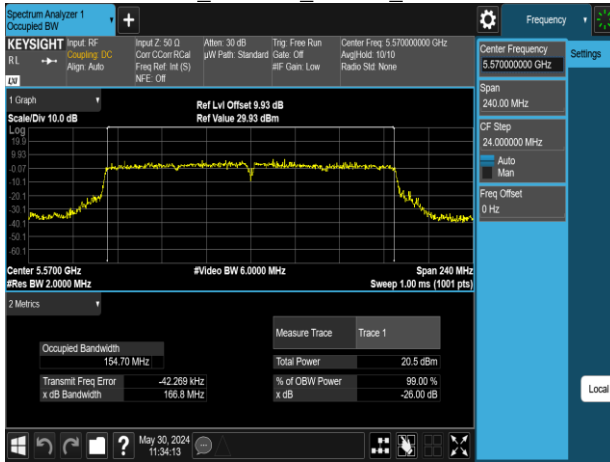

802.11ac\_80MHz\_Chain1\_5210MHz

802.11ac\_80MHz\_Chain1\_5610MHz

802.11ac\_80MHz\_Chain1\_5290MHz

802.11ac\_80MHz\_Chain1\_5775MHz

802.11ac\_80MHz\_Chain1\_5530MHz

Report No.: TMWK2309003309KR

802.11ac\_160MHz\_Chain0\_5250MHz

802.11ac\_160MHz\_Chain1\_5250MHz

802.11ac\_160MHz\_Chain0\_5570MHz

802.11ac\_160MHz\_Chain1\_5570MHz

Report No.: TMWK2309003309KR

802.11ax\_20MHz\_Chain0\_5180MHz

802.11ax\_20MHz\_Chain0\_5260MHz

802.11ax\_20MHz\_Chain0\_5220MHz