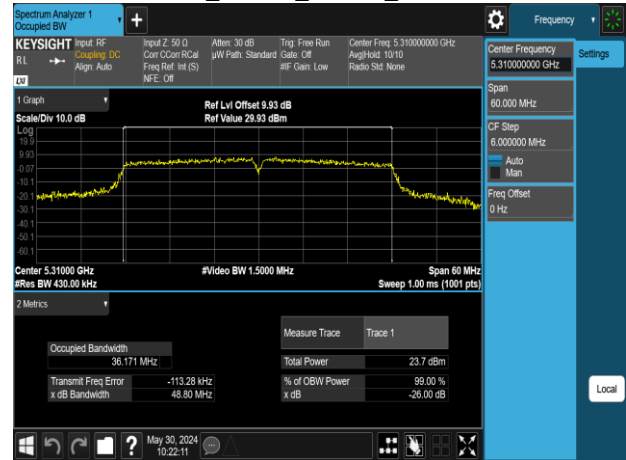

Report No.: TMWK2309003309KR

802.11n\_20MHz\_Chain1\_5180MHz

802.11n\_20MHz\_Chain1\_5260MHz

802.11n\_20MHz\_Chain1\_5220MHz

802.11n\_20MHz\_Chain1\_5300MHz

802.11n\_20MHz\_Chain1\_5240MHz

802.11n\_20MHz\_Chain1\_5320MHz

Report No.: TMWK2309003309KR

802.11n\_20MHz\_Chain1\_5500MHz

802.11n\_20MHz\_Chain1\_5745MHz

802.11n\_20MHz\_Chain1\_5580MHz

802.11n\_20MHz\_Chain1\_5785MHz

802.11n\_20MHz\_Chain1\_5700MHz

802.11n\_20MHz\_Chain1\_5825MHz

Report No.: TMWK2309003309KR

802.11n\_40MHz\_Chain0\_5190MHz

802.11n\_40MHz\_Chain0\_5310MHz

802.11n\_40MHz\_Chain0\_5230MHz

802.11n\_40MHz\_Chain0\_5510MHz

802.11n\_40MHz\_Chain0\_5270MHz

802.11n\_40MHz\_Chain0\_5550MHz