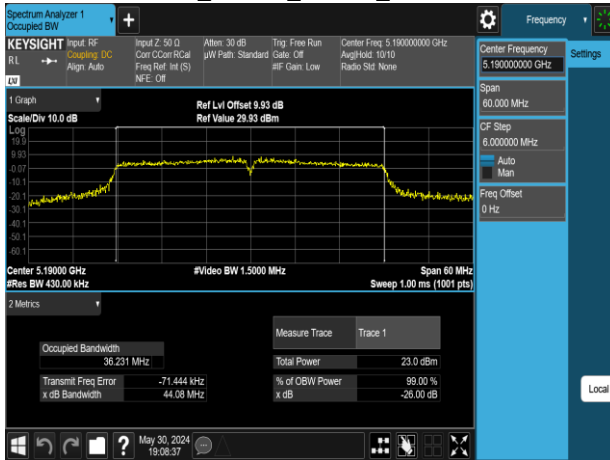

802.11n_40MHz_Chain0_5230MHz

Report No.: TMWK2309003309KR

802.11n_40MHz_Chain0_5190MHz