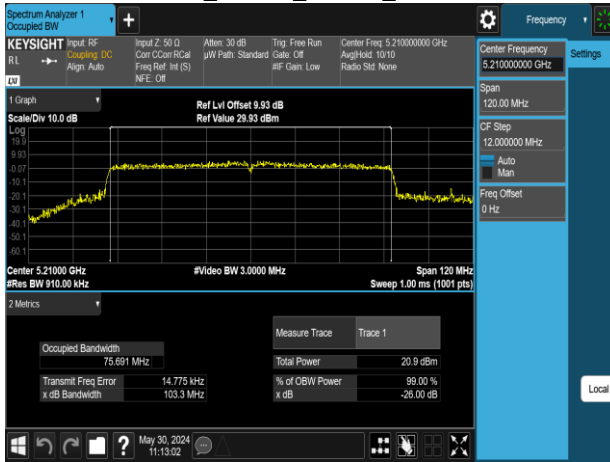

Report No.: TMWK2309003309KR

802.11n\_40MHz\_Chain1\_5310MHz

802.11n\_40MHz\_Chain1\_5670MHz

802.11n\_40MHz\_Chain1\_5510MHz

802.11n\_40MHz\_Chain1\_5755MHz

802.11n\_40MHz\_Chain1\_5550MHz

802.11n\_40MHz\_Chain1\_5795MHz

Report No.: TMWK2309003309KR

802.11ac\_80MHz\_Chain0\_5210MHz

802.11ac\_80MHz\_Chain0\_5610MHz

802.11ac\_80MHz\_Chain0\_5290MHz

802.11ac\_80MHz\_Chain0\_5775MHz

802.11ac\_80MHz\_Chain0\_5530MHz

Report No.: TMWK2309003309KR