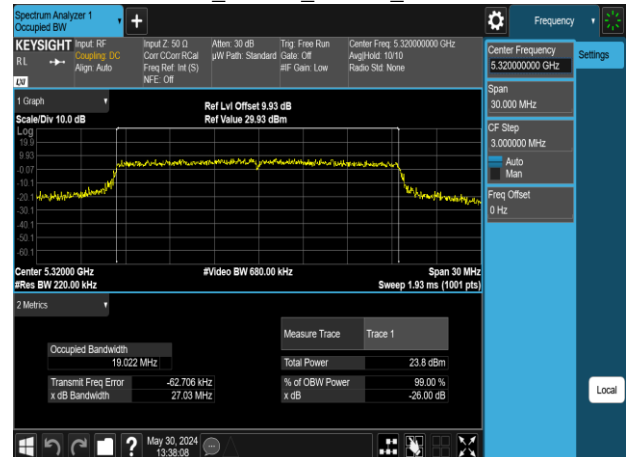

802.11ac\_80MHz\_Chain1\_5210MHz

802.11ac\_80MHz\_Chain1\_5610MHz

802.11ac\_80MHz\_Chain1\_5290MHz

802.11ac\_80MHz\_Chain1\_5775MHz

802.11ac\_80MHz\_Chain1\_5530MHz

Report No.: TMWK2309003309KR

802.11ac\_160MHz\_Chain0\_5250MHz

802.11ac\_160MHz\_Chain1\_5250MHz

802.11ac\_160MHz\_Chain0\_5570MHz

802.11ac\_160MHz\_Chain1\_5570MHz

Report No.: TMWK2309003309KR

802.11ax\_20MHz\_Chain0\_5180MHz

802.11ax\_20MHz\_Chain0\_5260MHz

802.11ax\_20MHz\_Chain0\_5220MHz

802.11ax\_20MHz\_Chain0\_5300MHz

802.11ax\_20MHz\_Chain0\_5240MHz

802.11ax\_20MHz\_Chain0\_5320MHz

Report No.: TMWK2309003309KR

Report No.: TMWK2309003309KR

802.11ax\_20MHz\_Chain1\_5180MHz

802.11ax\_20MHz\_Chain1\_5260MHz