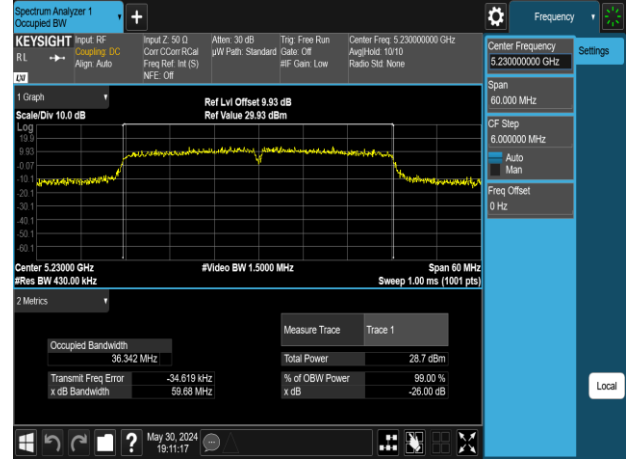

Report No.: TMWK2309003309KR

802.11n\_40MHz\_Chain0\_5670MHz

802.11n\_40MHz\_Chain1\_5190MHz

802.11n\_40MHz\_Chain0\_5755MHz

802.11n\_40MHz\_Chain1\_5230MHz

802.11n\_40MHz\_Chain0\_5795MHz

802.11n\_40MHz\_Chain1\_5270MHz