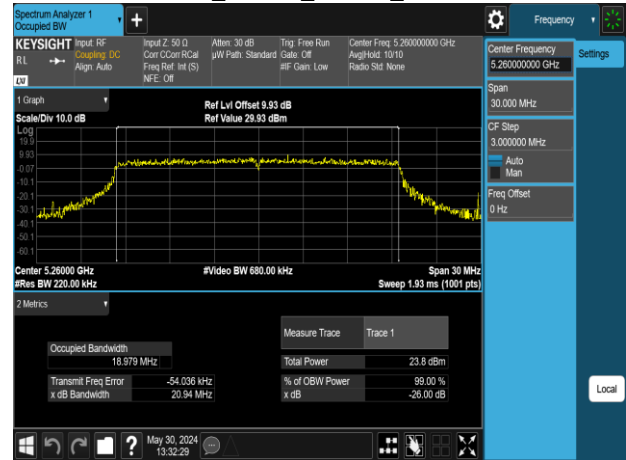

802.11ac\_160MHz\_Chain1\_5250MHz

802.11ac\_160MHz\_Chain0\_5570MHz

802.11ac\_160MHz\_Chain1\_5570MHz

Report No.: TMWK2309003309KR

802.11ax\_20MHz\_Chain0\_5180MHz

802.11ax\_20MHz\_Chain0\_5260MHz

802.11ax\_20MHz\_Chain0\_5220MHz

802.11ax\_20MHz\_Chain0\_5300MHz

802.11ax\_20MHz\_Chain0\_5240MHz

802.11ax\_20MHz\_Chain0\_5320MHz

Report No.: TMWK2309003309KR

Report No.: TMWK2309003309KR

802.11ax\_20MHz\_Chain1\_5180MHz

802.11ax\_20MHz\_Chain1\_5260MHz

802.11ax\_20MHz\_Chain1\_5220MHz

802.11ax\_20MHz\_Chain1\_5300MHz

802.11ax\_20MHz\_Chain1\_5240MHz

802.11ax\_20MHz\_Chain1\_5320MHz

Report No.: TMWK2309003309KR

802.11ax\_20MHz\_Chain1\_5500MHz

802.11ax\_20MHz\_Chain1\_5745MHz