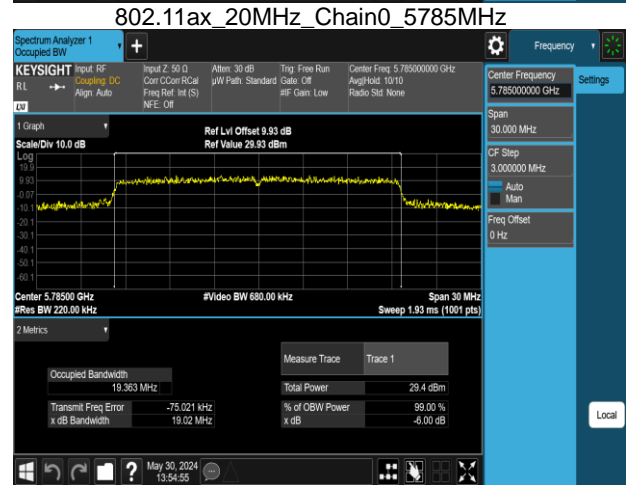

802.11ac\_160MHz\_Chain1\_5250MHz

802.11ac\_160MHz\_Chain0\_5570MHz

802.11ac\_160MHz\_Chain1\_5570MHz

Report No.: TMWK2309003309KR

802.11ax\_20MHz\_Chain0\_5180MHz

802.11ax\_20MHz\_Chain0\_5260MHz

802.11ax\_20MHz\_Chain0\_5220MHz

802.11ax\_20MHz\_Chain0\_5300MHz

802.11ax\_20MHz\_Chain0\_5240MHz

802.11ax\_20MHz\_Chain0\_5320MHz

Report No.: TMWK2309003309KR

Report No.: TMWK2309003309KR

802.11ax\_20MHz\_Chain1\_5180MHz

802.11ax\_20MHz\_Chain1\_5260MHz

802.11ax\_20MHz\_Chain1\_5220MHz

802.11ax\_20MHz\_Chain1\_5300MHz

802.11ax\_20MHz\_Chain1\_5240MHz

802.11ax\_20MHz\_Chain1\_5320MHz

Report No.: TMWK2309003309KR

802.11ax\_20MHz\_Chain1\_5500MHz

802.11ax\_20MHz\_Chain1\_5745MHz