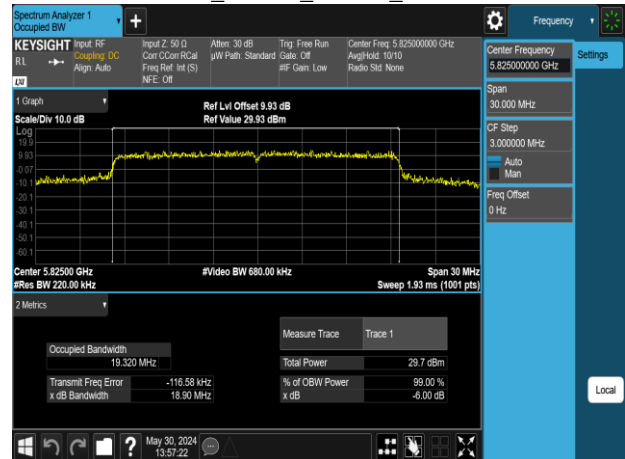

802.11ax\_20MHz\_Chain1\_5580MHz

802.11ax\_20MHz\_Chain1\_5785MHz

802.11ax\_20MHz\_Chain1\_5700MHz

802.11ax\_20MHz\_Chain1\_5825MHz

Report No.: TMWK2309003309KR

802.11ax\_40MHz\_Chain0\_5190MHz

802.11ax\_40MHz\_Chain0\_5310MHz