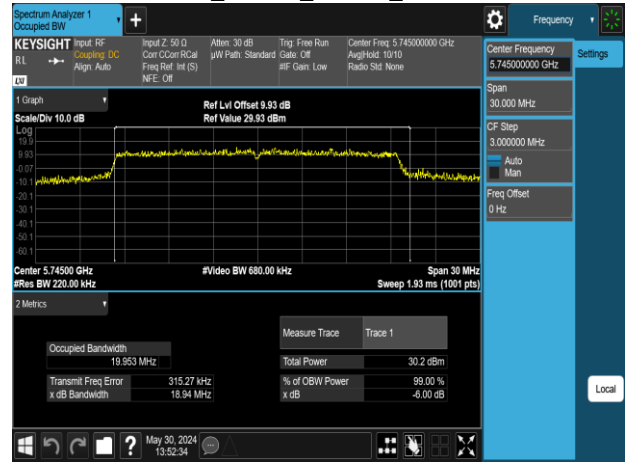

802.11ax\_20MHz\_Chain1\_5220MHz

802.11ax\_20MHz\_Chain1\_5300MHz

802.11ax\_20MHz\_Chain1\_5240MHz

802.11ax\_20MHz\_Chain1\_5320MHz

Report No.: TMWK2309003309KR

802.11ax\_20MHz\_Chain1\_5500MHz

802.11ax\_20MHz\_Chain1\_5745MHz