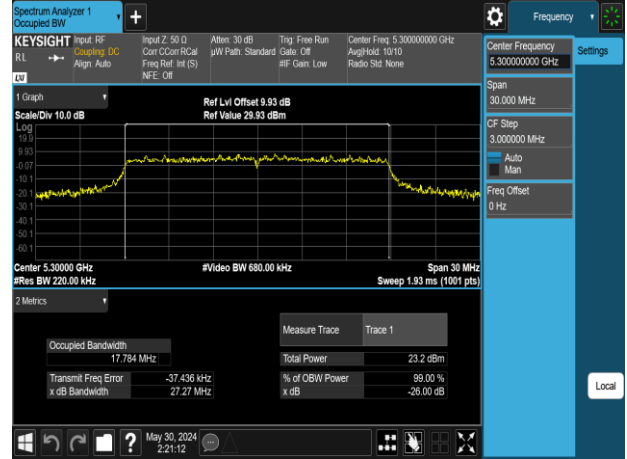

Report No.: TMWK2309003309KR

802.11n\_20MHz\_Chain1\_5180MHz

802.11n\_20MHz\_Chain1\_5260MHz

802.11n\_20MHz\_Chain1\_5220MHz

802.11n\_20MHz\_Chain1\_5300MHz

802.11n\_20MHz\_Chain1\_5240MHz

802.11n\_20MHz\_Chain1\_5320MHz

Report No.: TMWK2309003309KR

802.11n\_20MHz\_Chain1\_5500MHz

802.11n\_20MHz\_Chain1\_5745MHz

802.11n\_20MHz\_Chain1\_5580MHz

802.11n\_20MHz\_Chain1\_5785MHz

802.11n\_20MHz\_Chain1\_5700MHz

802.11n\_20MHz\_Chain1\_5825MHz