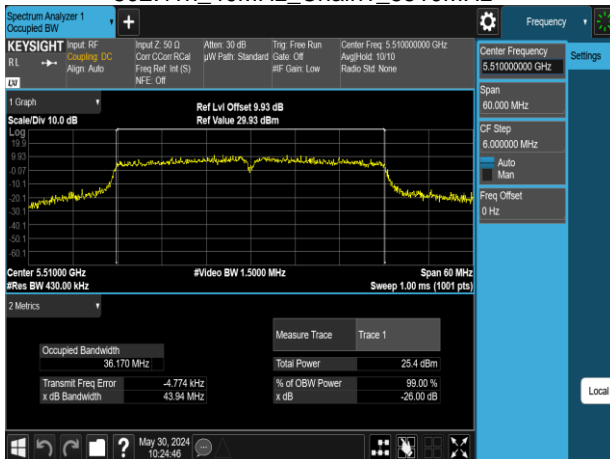

Report No.: TMWK2309003309KR

802.11n\_40MHz\_Chain1\_5310MHz

802.11n\_40MHz\_Chain1\_5670MHz

802.11n\_40MHz\_Chain1\_5510MHz

802.11n\_40MHz\_Chain1\_5755MHz

802.11n\_40MHz\_Chain1\_5550MHz

802.11n\_40MHz\_Chain1\_5795MHz

Report No.: TMWK2309003309KR

802.11ac\_80MHz\_Chain0\_5210MHz

802.11ac\_80MHz\_Chain0\_5610MHz

802.11ac\_80MHz\_Chain0\_5290MHz

802.11ac\_80MHz\_Chain0\_5775MHz

802.11ac\_80MHz\_Chain0\_5530MHz

Report No.: TMWK2309003309KR