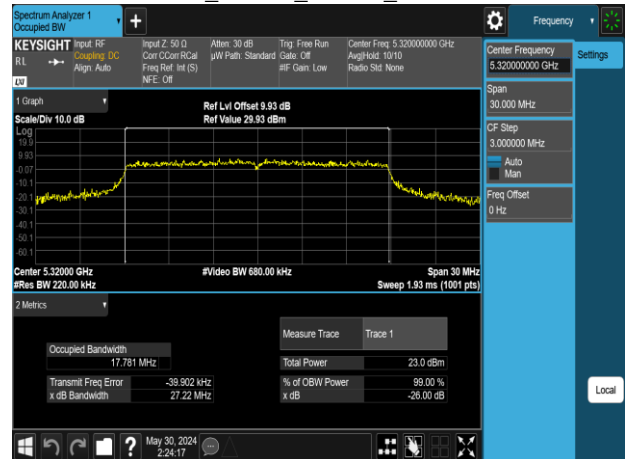

Report No.: TMWK2309003309KR

802.11n\_20MHz\_Chain1\_5180MHz

802.11n\_20MHz\_Chain1\_5260MHz

802.11n\_20MHz\_Chain1\_5220MHz

802.11n\_20MHz\_Chain1\_5300MHz

802.11n\_20MHz\_Chain1\_5240MHz

802.11n\_20MHz\_Chain1\_5320MHz

Report No.: TMWK2309003309KR

802.11n\_20MHz\_Chain1\_5500MHz

802.11n\_20MHz\_Chain1\_5745MHz

802.11n\_20MHz\_Chain1\_5580MHz

802.11n\_20MHz\_Chain1\_5785MHz

802.11n\_20MHz\_Chain1\_5700MHz

802.11n\_20MHz\_Chain1\_5825MHz