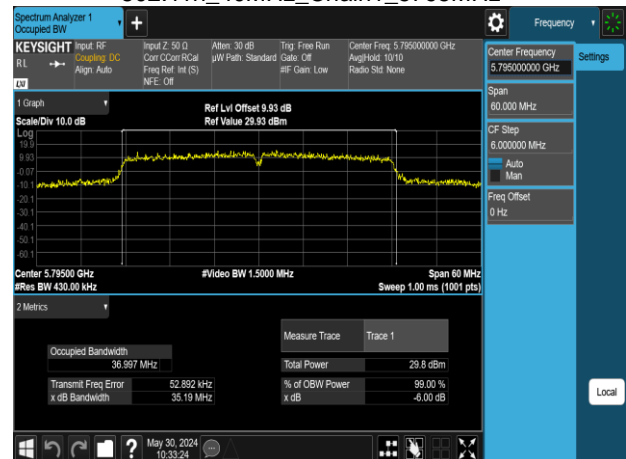

Report No.: TMWK2309003309KR

802.11n\_40MHz\_Chain1\_5310MHz

802.11n\_40MHz\_Chain1\_5670MHz

802.11n\_40MHz\_Chain1\_5510MHz

802.11n\_40MHz\_Chain1\_5755MHz

802.11n\_40MHz\_Chain1\_5550MHz

802.11n\_40MHz\_Chain1\_5795MHz

Report No.: TMWK2309003309KR

802.11ac\_80MHz\_Chain0\_5210MHz

802.11ac\_80MHz\_Chain0\_5610MHz

802.11ac\_80MHz\_Chain0\_5290MHz

802.11ac\_80MHz\_Chain0\_5775MHz

802.11ac\_80MHz\_Chain0\_5530MHz

Report No.: TMWK2309003309KR