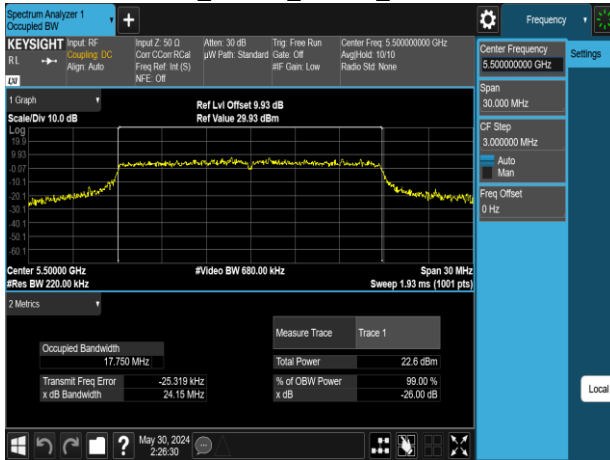

Report No.: TMWK2309003309KR

802.11n\_20MHz\_Chain1\_5180MHz

802.11n\_20MHz\_Chain1\_5260MHz

802.11n\_20MHz\_Chain1\_5220MHz

802.11n\_20MHz\_Chain1\_5300MHz

802.11n\_20MHz\_Chain1\_5240MHz

802.11n\_20MHz\_Chain1\_5320MHz

Report No.: TMWK2309003309KR

802.11n\_20MHz\_Chain1\_5500MHz

802.11n\_20MHz\_Chain1\_5745MHz

802.11n\_20MHz\_Chain1\_5580MHz

802.11n\_20MHz\_Chain1\_5785MHz

802.11n\_20MHz\_Chain1\_5700MHz

802.11n\_20MHz\_Chain1\_5825MHz