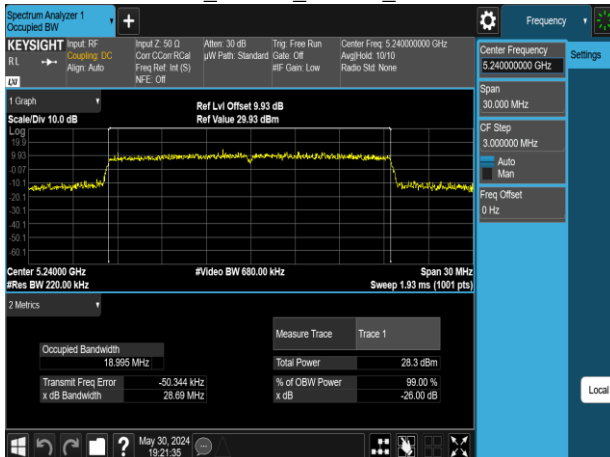

802.11ax_20MHz_Chain1_5500MHz

802.11ax_20MHz_Chain1_5240MHz