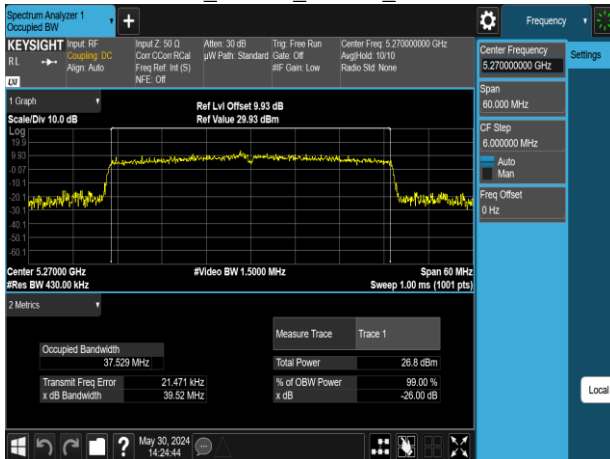

802.11ax_40MHz_Chain0_5270MHz