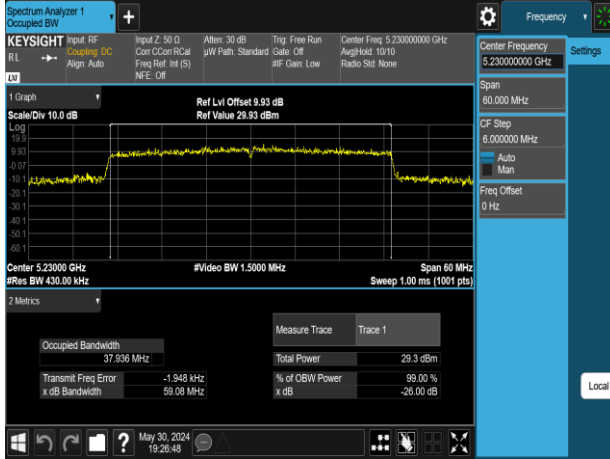

802.11ax_40MHz_Chain0_5270MHz

802.11ax_40MHz_Chain0_5230MHz