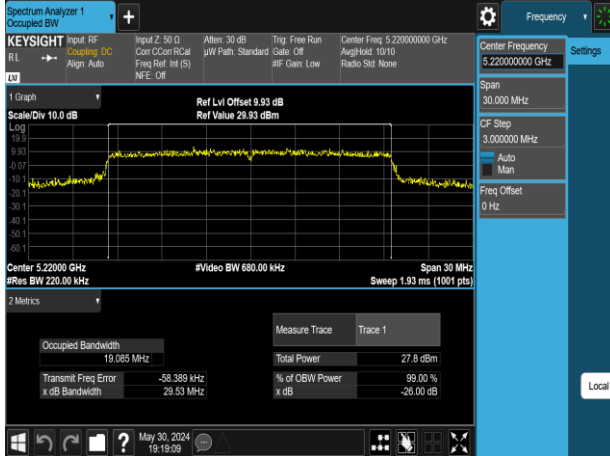

802.11ac\_160MHz\_Chain1\_5250MHz

802.11ac\_160MHz\_Chain0\_5570MHz

802.11ac\_160MHz\_Chain1\_5570MHz

Report No.: TMWK2309003309KR

802.11ax\_20MHz\_Chain0\_5180MHz

802.11ax\_20MHz\_Chain0\_5260MHz

802.11ax\_20MHz\_Chain0\_5220MHz