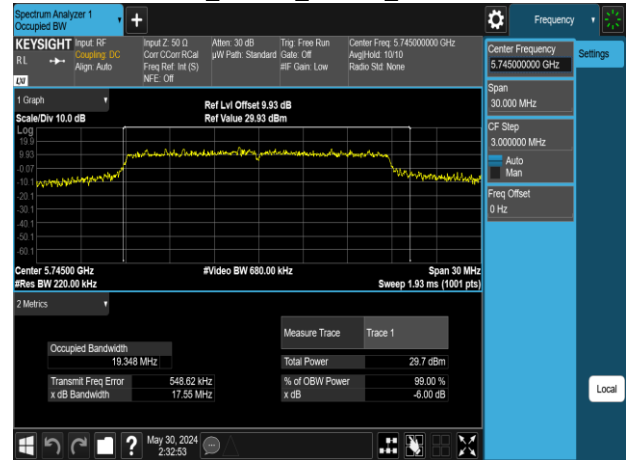

Report No.: TMWK2309003309KR

802.11n\_20MHz\_Chain1\_5180MHz

802.11n\_20MHz\_Chain1\_5260MHz

802.11n\_20MHz\_Chain1\_5220MHz

802.11n\_20MHz\_Chain1\_5300MHz

802.11n\_20MHz\_Chain1\_5240MHz

802.11n\_20MHz\_Chain1\_5320MHz

Report No.: TMWK2309003309KR

802.11n\_20MHz\_Chain1\_5500MHz

802.11n\_20MHz\_Chain1\_5745MHz

802.11n\_20MHz\_Chain1\_5580MHz

802.11n\_20MHz\_Chain1\_5785MHz

802.11n\_20MHz\_Chain1\_5700MHz

802.11n\_20MHz\_Chain1\_5825MHz