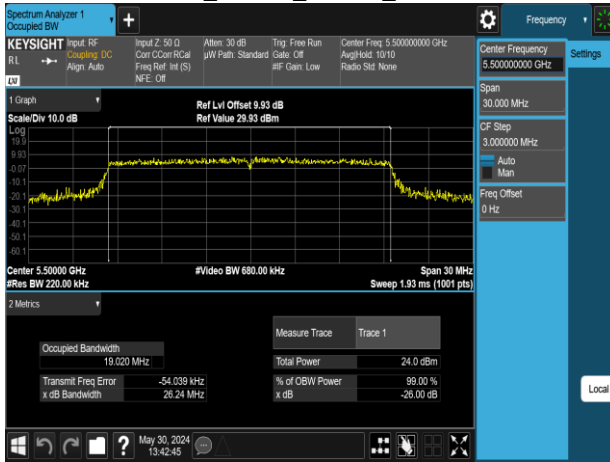

802.11ax\_20MHz\_Chain0\_5300MHz

802.11ax\_20MHz\_Chain0\_5240MHz

802.11ax\_20MHz\_Chain0\_5320MHz

Report No.: TMWK2309003309KR

Report No.: TMWK2309003309KR

802.11ax\_20MHz\_Chain1\_5180MHz

802.11ax\_20MHz\_Chain1\_5260MHz

802.11ax\_20MHz\_Chain1\_5220MHz

802.11ax\_20MHz\_Chain1\_5300MHz

802.11ax\_20MHz\_Chain1\_5240MHz

802.11ax\_20MHz\_Chain1\_5320MHz

Report No.: TMWK2309003309KR

802.11ax\_20MHz\_Chain1\_5500MHz

802.11ax\_20MHz\_Chain1\_5745MHz