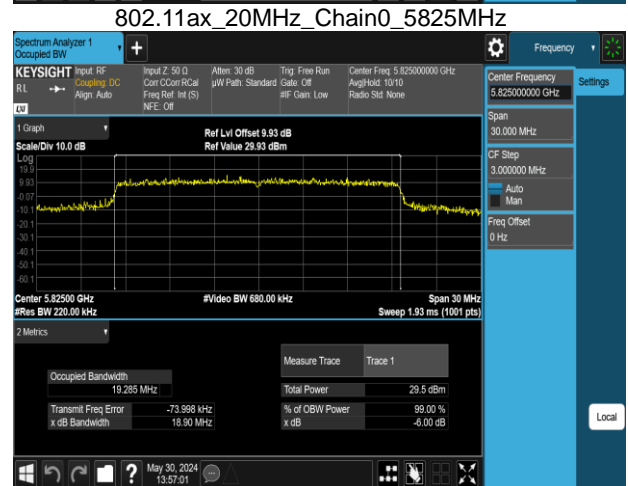

802.11ac\_160MHz\_Chain1\_5250MHz

802.11ac\_160MHz\_Chain0\_5570MHz

802.11ac\_160MHz\_Chain1\_5570MHz

Report No.: TMWK2309003309KR

802.11ax\_20MHz\_Chain0\_5180MHz

802.11ax\_20MHz\_Chain0\_5260MHz

802.11ax\_20MHz\_Chain0\_5220MHz

802.11ax\_20MHz\_Chain0\_5300MHz

802.11ax\_20MHz\_Chain0\_5240MHz

802.11ax\_20MHz\_Chain0\_5320MHz

Report No.: TMWK2309003309KR

Report No.: TMWK2309003309KR

802.11ax\_20MHz\_Chain1\_5180MHz

802.11ax\_20MHz\_Chain1\_5260MHz

802.11ax\_20MHz\_Chain1\_5220MHz

802.11ax\_20MHz\_Chain1\_5300MHz

802.11ax\_20MHz\_Chain1\_5240MHz

802.11ax\_20MHz\_Chain1\_5320MHz

Report No.: TMWK2309003309KR

802.11ax\_20MHz\_Chain1\_5500MHz

802.11ax\_20MHz\_Chain1\_5745MHz