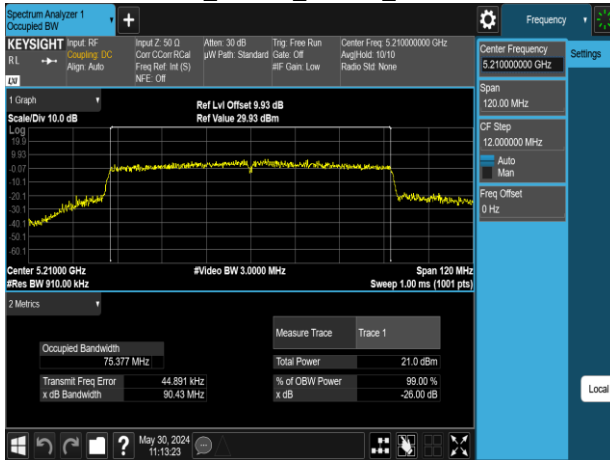

Report No.: TMWK2309003309KR

802.11ac\_80MHz\_Chain0\_5210MHz

802.11ac\_80MHz\_Chain0\_5610MHz

802.11ac\_80MHz\_Chain0\_5290MHz

802.11ac\_80MHz\_Chain0\_5775MHz

802.11ac\_80MHz\_Chain0\_5530MHz

Report No.: TMWK2309003309KR

802.11ac\_80MHz\_Chain1\_5210MHz

802.11ac\_80MHz\_Chain1\_5610MHz

802.11ac\_80MHz\_Chain1\_5290MHz

802.11ac\_80MHz\_Chain1\_5775MHz

802.11ac\_80MHz\_Chain1\_5530MHz

Report No.: TMWK2309003309KR

802.11ac\_160MHz\_Chain0\_5250MHz