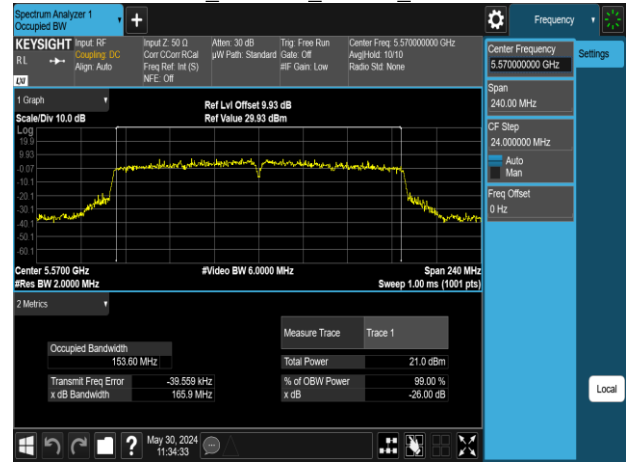

802.11ax_20MHz_Chain0_5260MHz

802.11ac_160MHz_Chain1_5570MHz