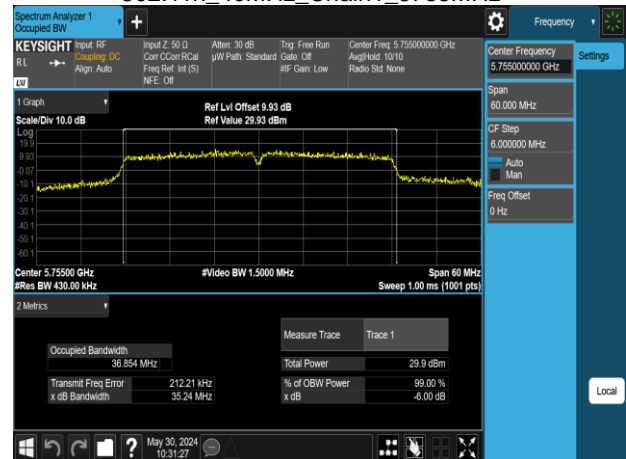

Report No.: TMWK2309003309KR

802.11n\_40MHz\_Chain1\_5310MHz

802.11n\_40MHz\_Chain1\_5670MHz

802.11n\_40MHz\_Chain1\_5510MHz

802.11n\_40MHz\_Chain1\_5755MHz

802.11n\_40MHz\_Chain1\_5550MHz

802.11n\_40MHz\_Chain1\_5795MHz

Report No.: TMWK2309003309KR

802.11ac\_80MHz\_Chain0\_5210MHz

802.11ac\_80MHz\_Chain0\_5610MHz

802.11ac\_80MHz\_Chain0\_5290MHz

802.11ac\_80MHz\_Chain0\_5775MHz

802.11ac\_80MHz\_Chain0\_5530MHz

Report No.: TMWK2309003309KR