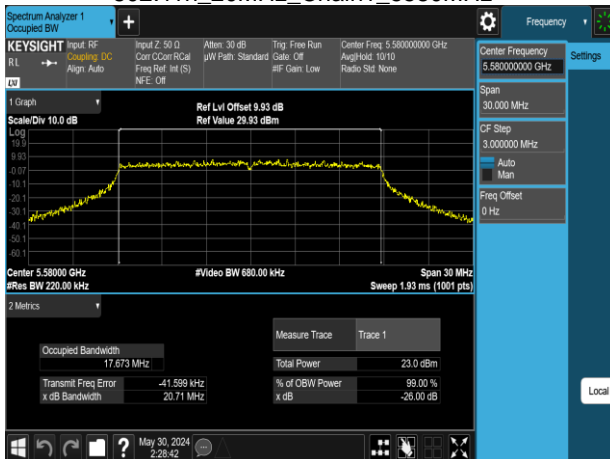

Report No.: TMWK2309003309KR

802.11n\_20MHz\_Chain1\_5500MHz

802.11n\_20MHz\_Chain1\_5745MHz

802.11n\_20MHz\_Chain1\_5580MHz

802.11n\_20MHz\_Chain1\_5785MHz

802.11n\_20MHz\_Chain1\_5700MHz

802.11n\_20MHz\_Chain1\_5825MHz

Report No.: TMWK2309003309KR

802.11n\_40MHz\_Chain0\_5190MHz

802.11n\_40MHz\_Chain0\_5310MHz

802.11n\_40MHz\_Chain0\_5230MHz

802.11n\_40MHz\_Chain0\_5510MHz

802.11n\_40MHz\_Chain0\_5270MHz

802.11n\_40MHz\_Chain0\_5550MHz