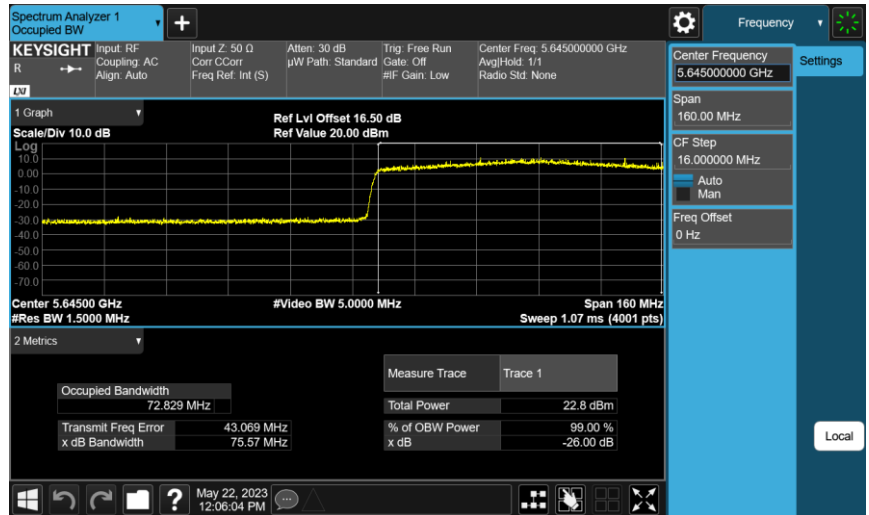

802.11ax HE80_ANT-0

5530 MHz

5610 MHz

5690 MHz