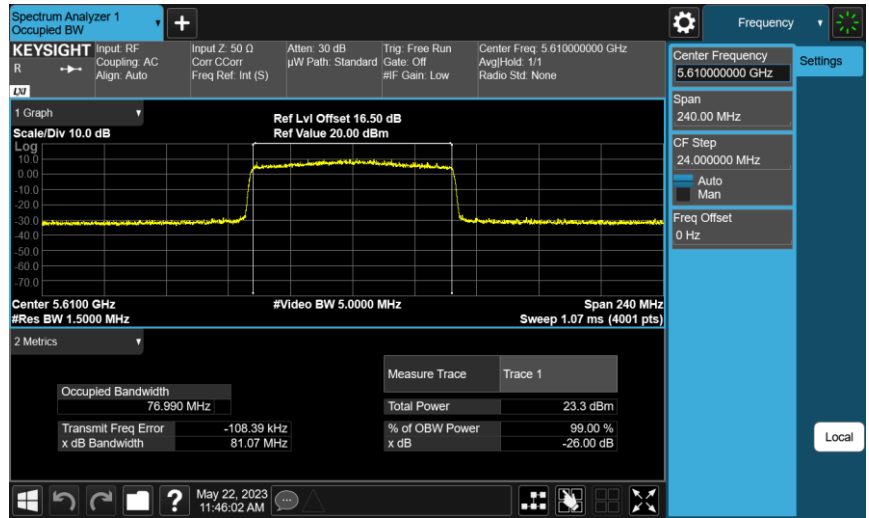

802.11ax HE80_ANT-0

5530 MHz

5610 MHz

5690 MHz