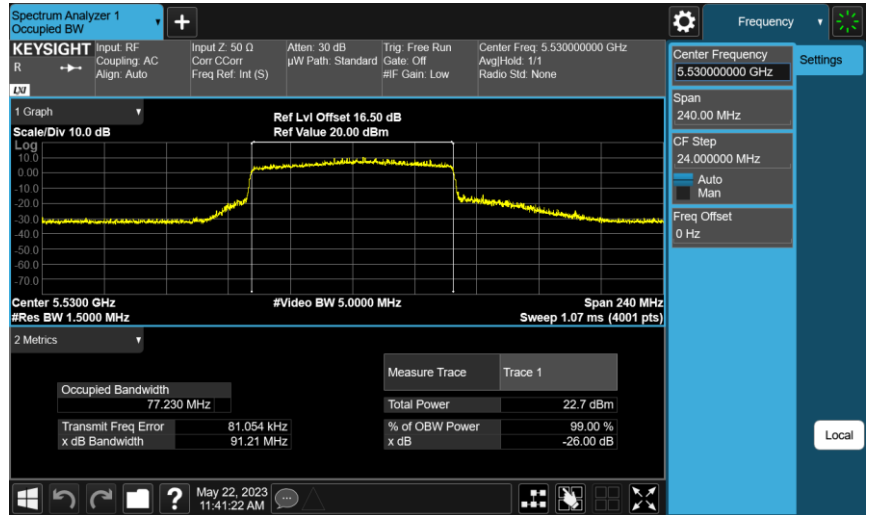

802.11ax HE80_ANT-0

5530 MHz