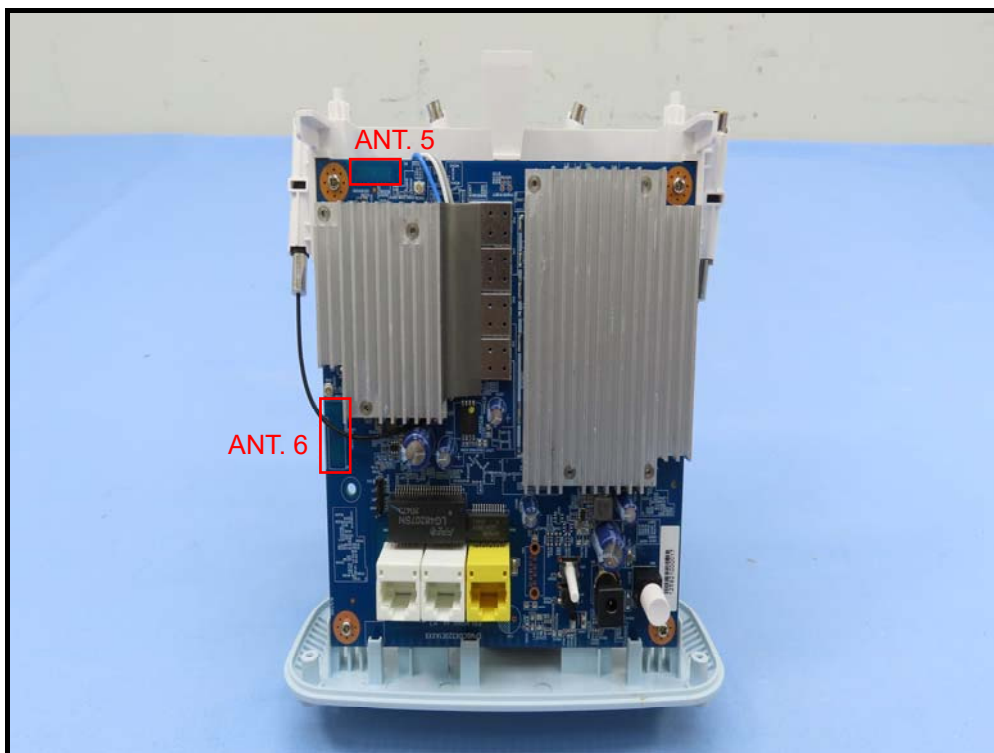

## CONSTRUCTION PHOTOS OF EUT

\* ANT. 6: The DFS antenna has been software disabled and not user changeable