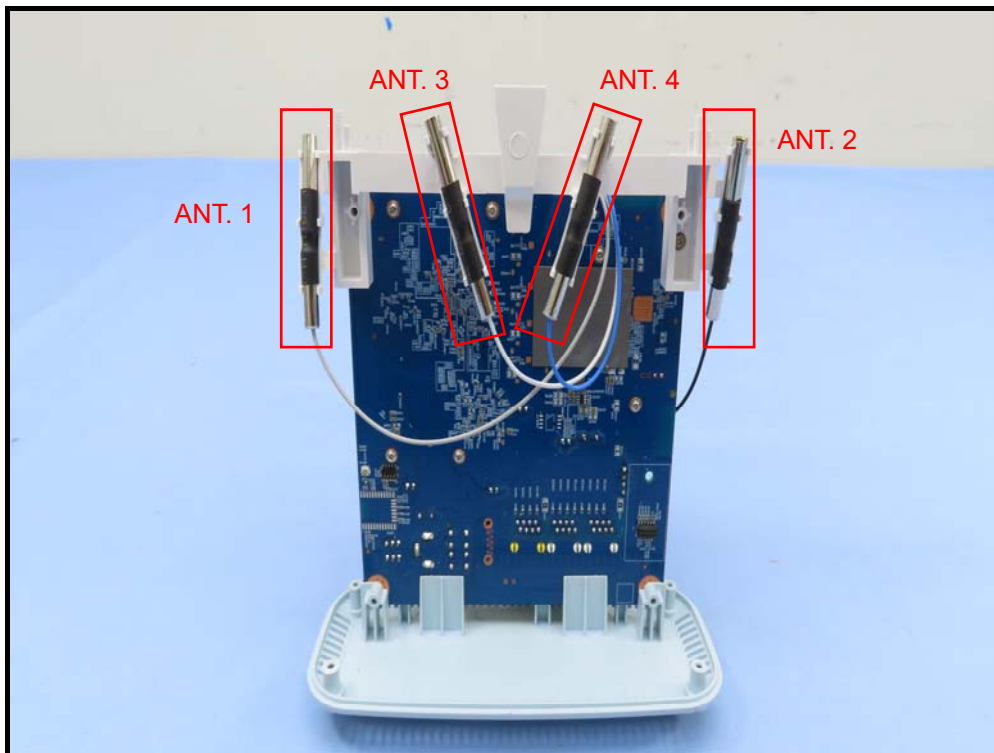

## CONSTRUCTION PHOTOS OF EUT

\* ANT. 6: The DFS antenna has been software disabled and not user changeable