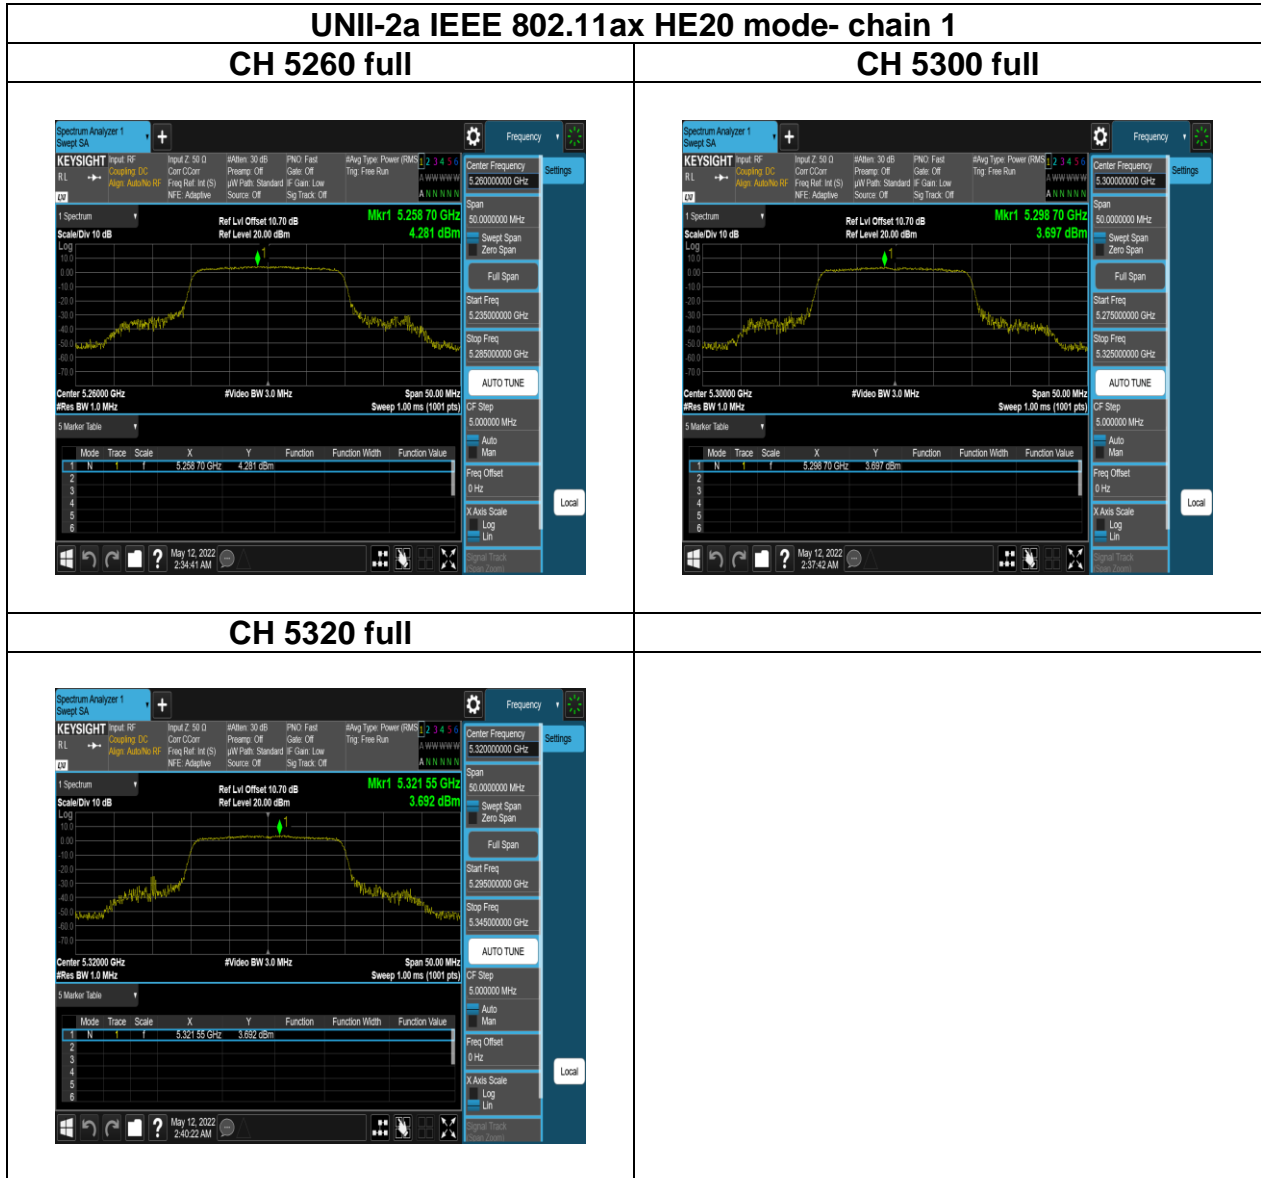

## Test Plots

Report No.: TMWK2201000111KR

Report No.: TMWK2201000111KR

Report No.: TMWK2201000111KR

Report No.: TMWK2201000111KR

Report No.: TMWK2201000111KR

Report No.: TMWK2201000111KR

Report No.: TMWK2201000111KR