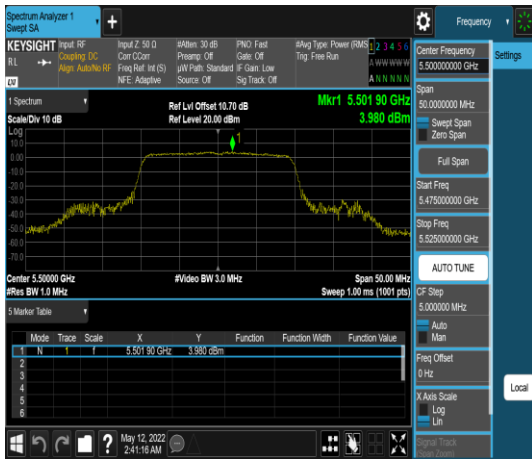

UNII-2c IEEE 802.11ax HE20 mode- chain 0

CH 5500 full