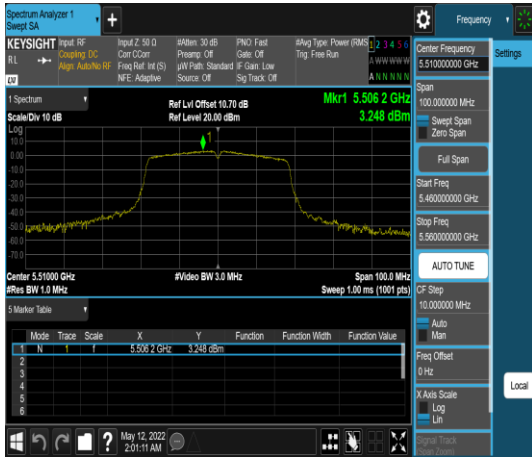

Report No.: TMWK2201000111KR

UNII-2c IEEE 802.11ac VHT40 mode- chain 0

CH 5510