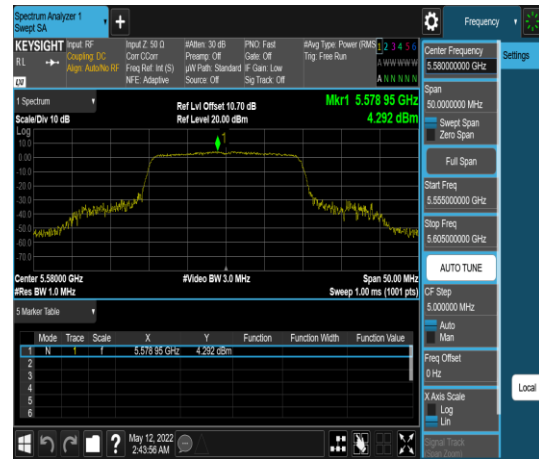

CH 5580 full