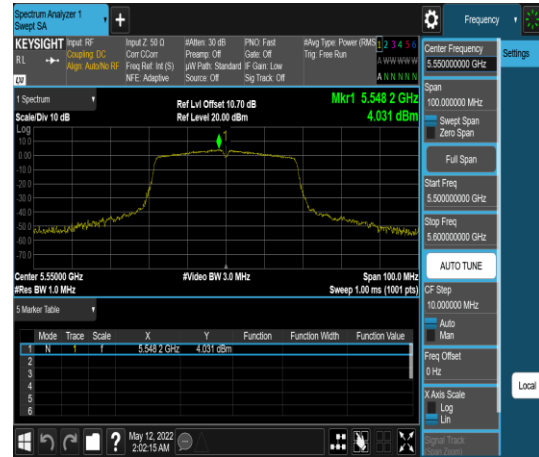

Report No.: TMWK2201000111KR

UNII-2c IEEE 802.11ac VHT40 mode- chain 0

CH 5510

CH5550

CH 5670

CH 5710