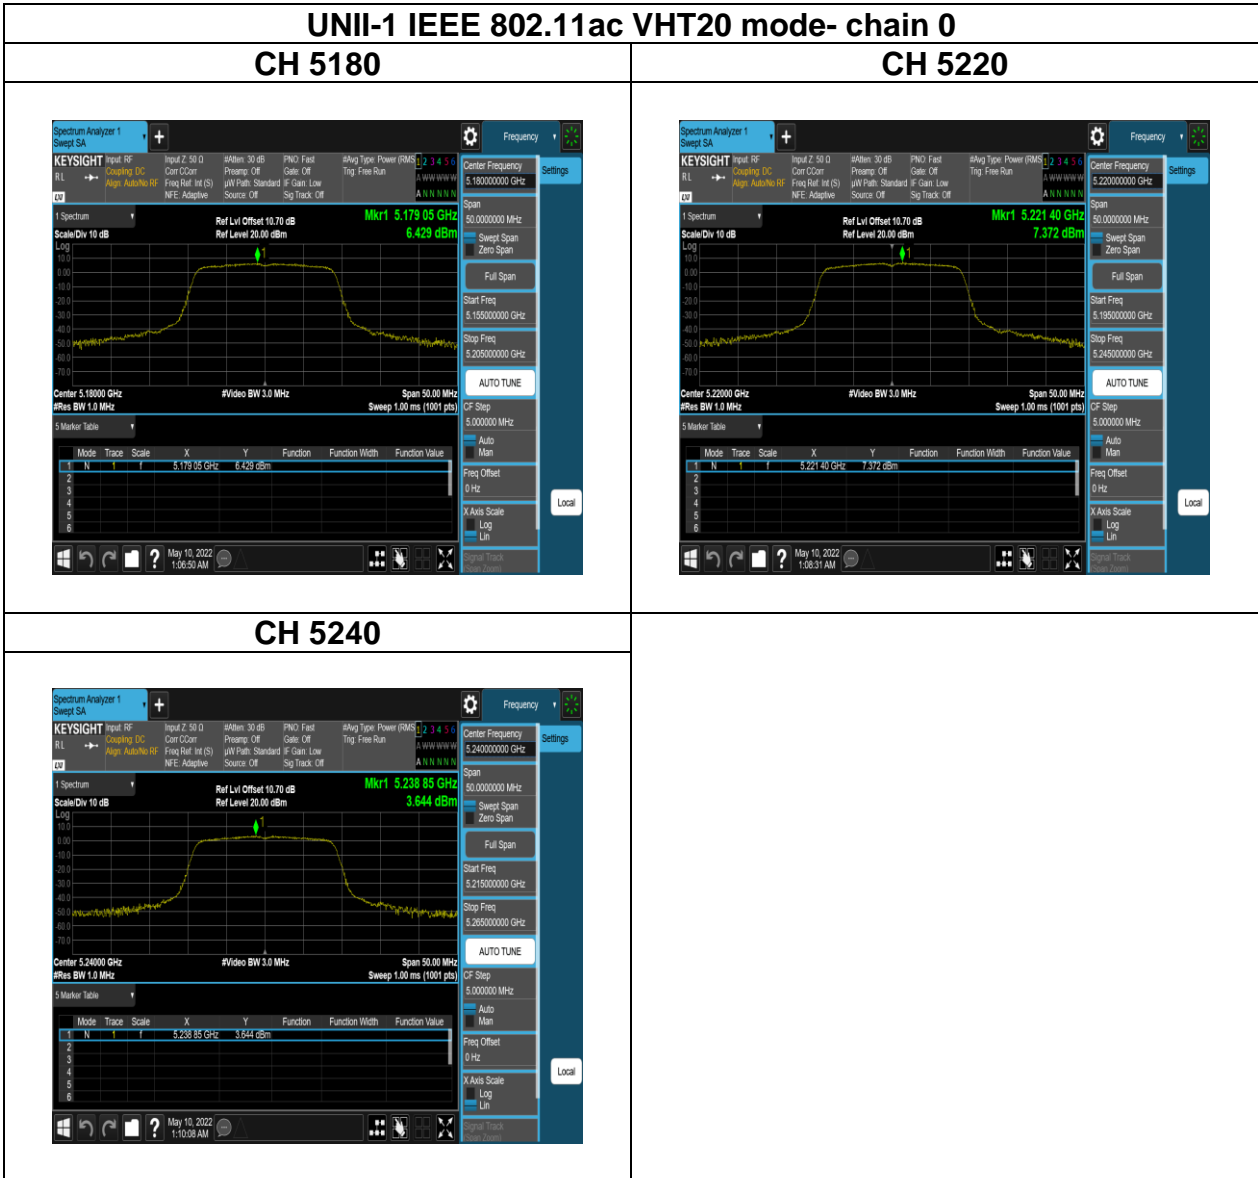

CH 5825 106/54

Report No.: TMWK2201000111KR

Report No.: TMWK2201000111KR

Report No.: TMWK2201000111KR

BFM ON- Master

Report No.: TMWK2201000111KR

UNII-1 IEEE 802.11ac VHT40 mode- chain 0

UNII-1 IEEE 802.11ac VHT80 mode- chain 0