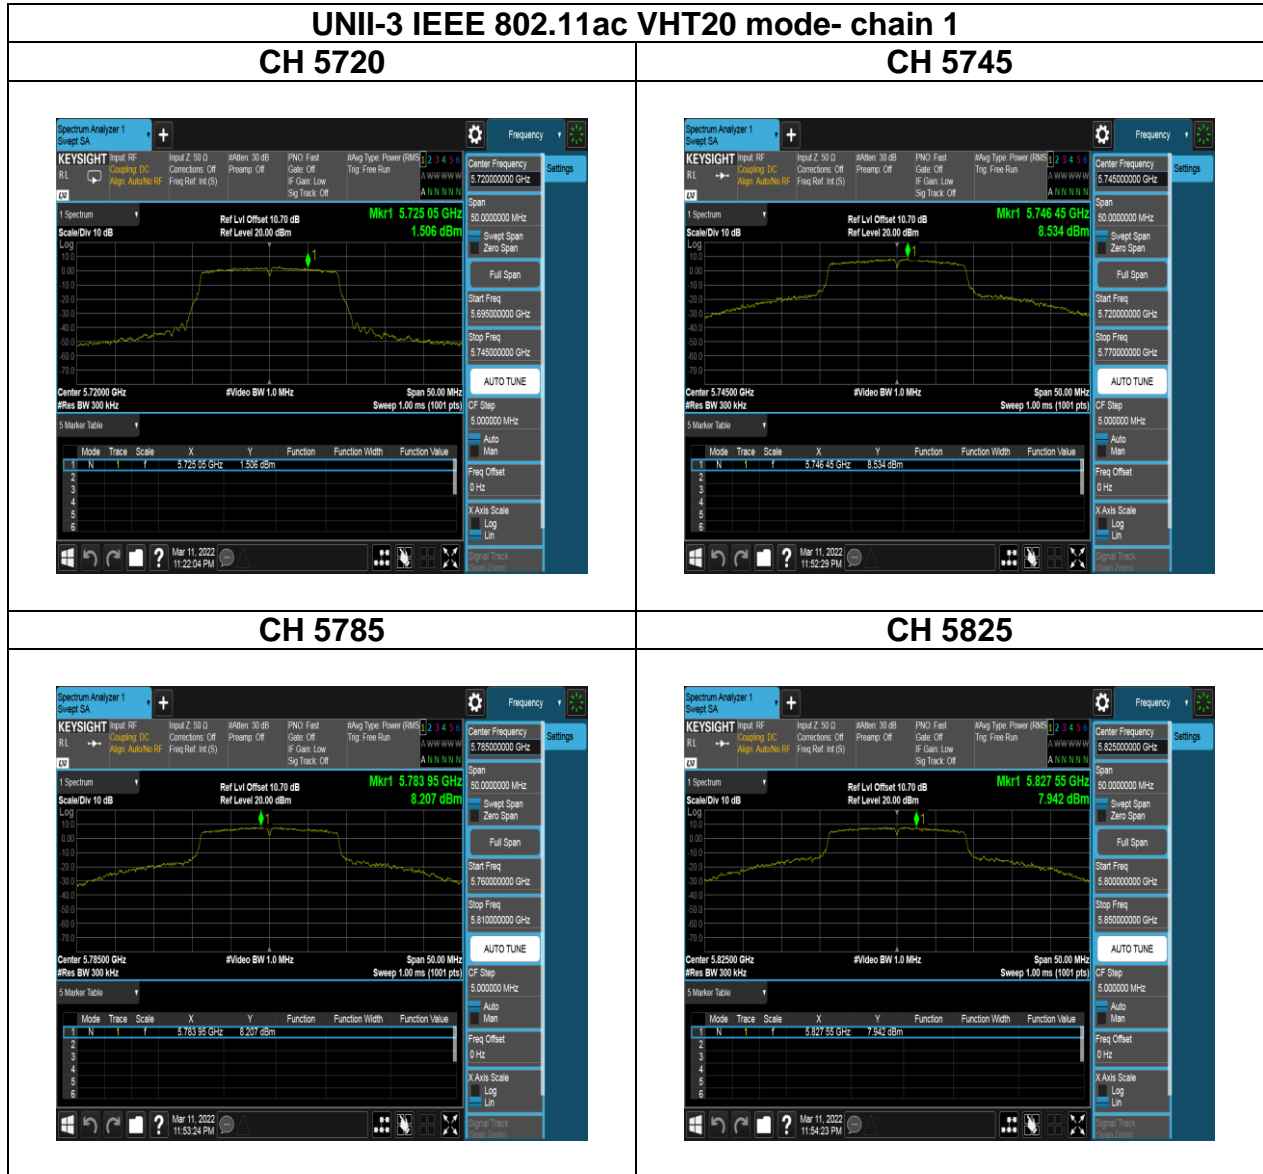

Report No.: TMWK2201000111KR

UNII-3 IEEE 802.11ax HE20 mode- chain 0

CH 5825 full

CH 5825 26/8

CH 5825 52/40

CH 5825 106/54

Report No.: TMWK2201000111KR

Report No.: TMWK2201000111KR

Report No.: TMWK2201000111KR

Report No.: TMWK2201000111KR

Report No.: TMWK2201000111KR

Report No.: TMWK2201000111KR

UNII-3 IEEE 802.11ax HE20 mode- chain 1

CH 5720

CH 5745 full

CH 5745 26/0

CH 5745 52/37

CH 5745 106/53

Report No.: TMWK2201000111KR

Report No.: TMWK2201000111KR

UNII-3 IEEE 802.11ax HE20 mode- chain 1

CH 5825 full

CH 5825 26/8

CH 5825 52/40