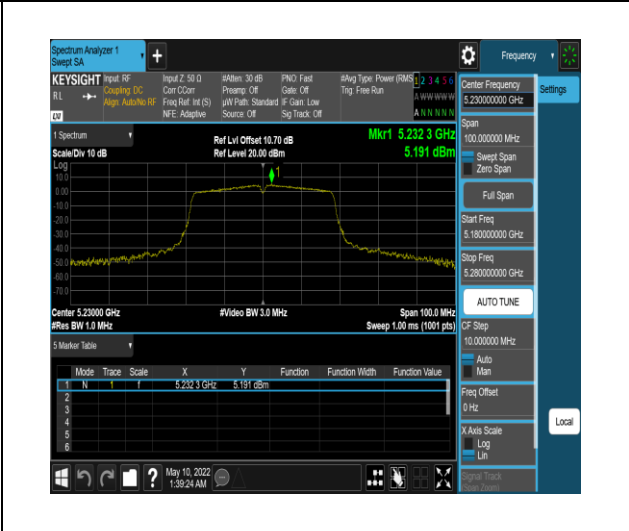

CH 5825 106/54

Report No.: TMWK2201000111KR

Report No.: TMWK2201000111KR

Report No.: TMWK2201000111KR

BFM ON- Master

Report No.: TMWK2201000111KR

UNII-1 IEEE 802.11ac VHT40 mode- chain 0

UNII-1 IEEE 802.11ac VHT80 mode- chain 0