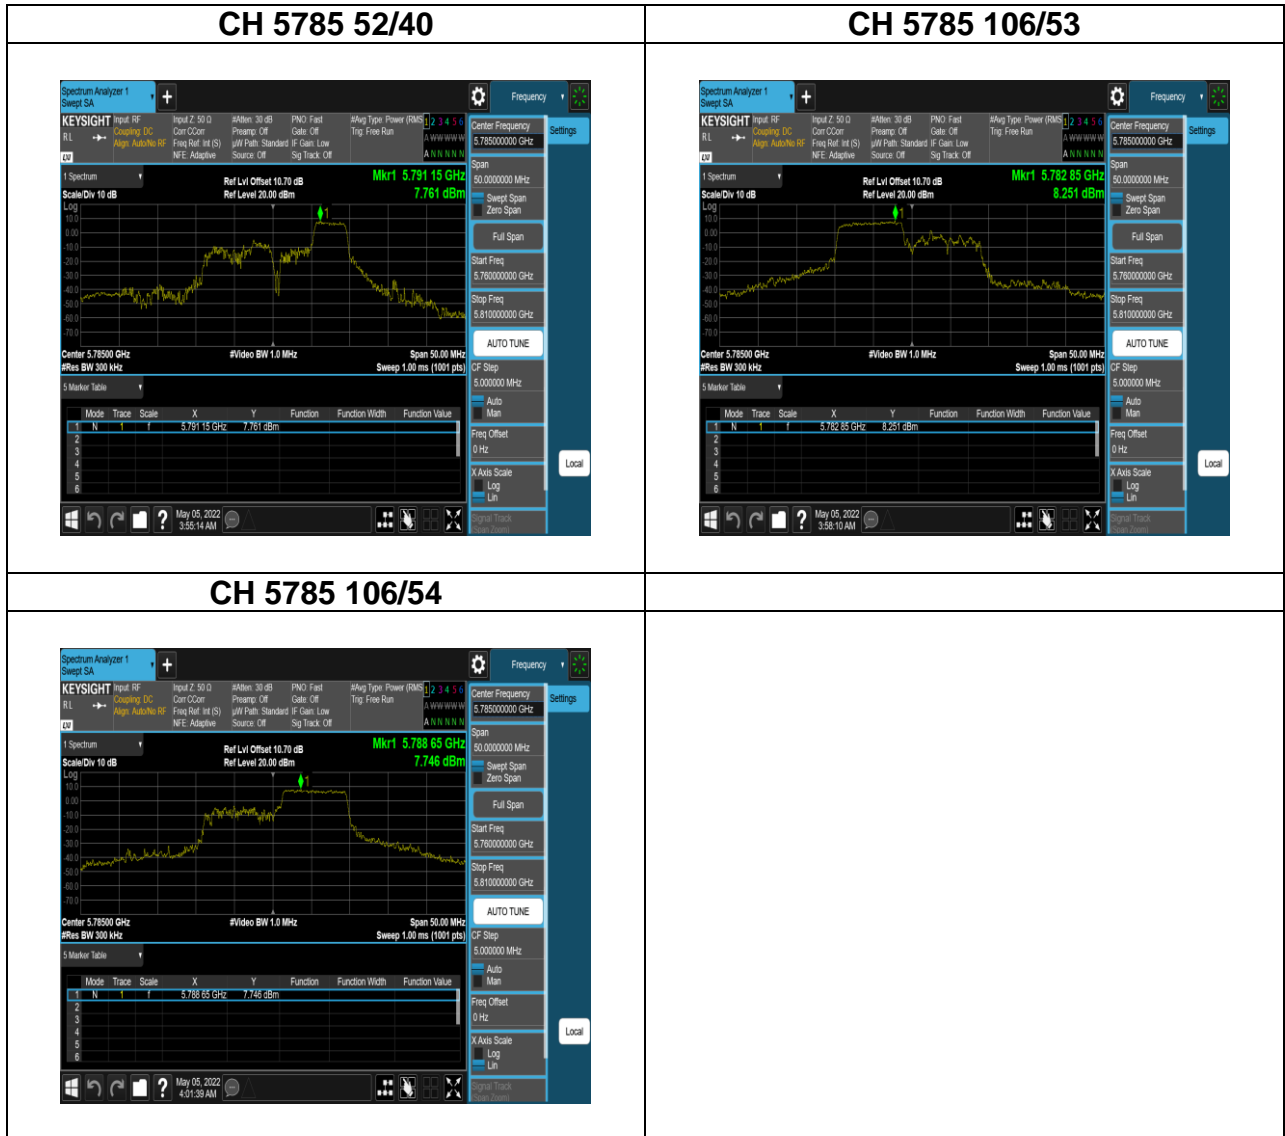

Report No.: TMWK2201000111KR

UNII-3 IEEE 802.11ax HE20 mode- chain 0

CH 5825 full

CH 5825 26/8

CH 5825 52/40

CH 5825 106/54

Report No.: TMWK2201000111KR

Report No.: TMWK2201000111KR

Report No.: TMWK2201000111KR

Report No.: TMWK2201000111KR

Report No.: TMWK2201000111KR

Report No.: TMWK2201000111KR

UNII-3 IEEE 802.11ax HE20 mode- chain 1

CH 5720

CH 5745 full

CH 5745 26/0

CH 5745 52/37

CH 5745 106/53

Report No.: TMWK2201000111KR

Report No.: TMWK2201000111KR

UNII-3 IEEE 802.11ax HE20 mode- chain 1

CH 5825 full

CH 5825 26/8

CH 5825 52/40