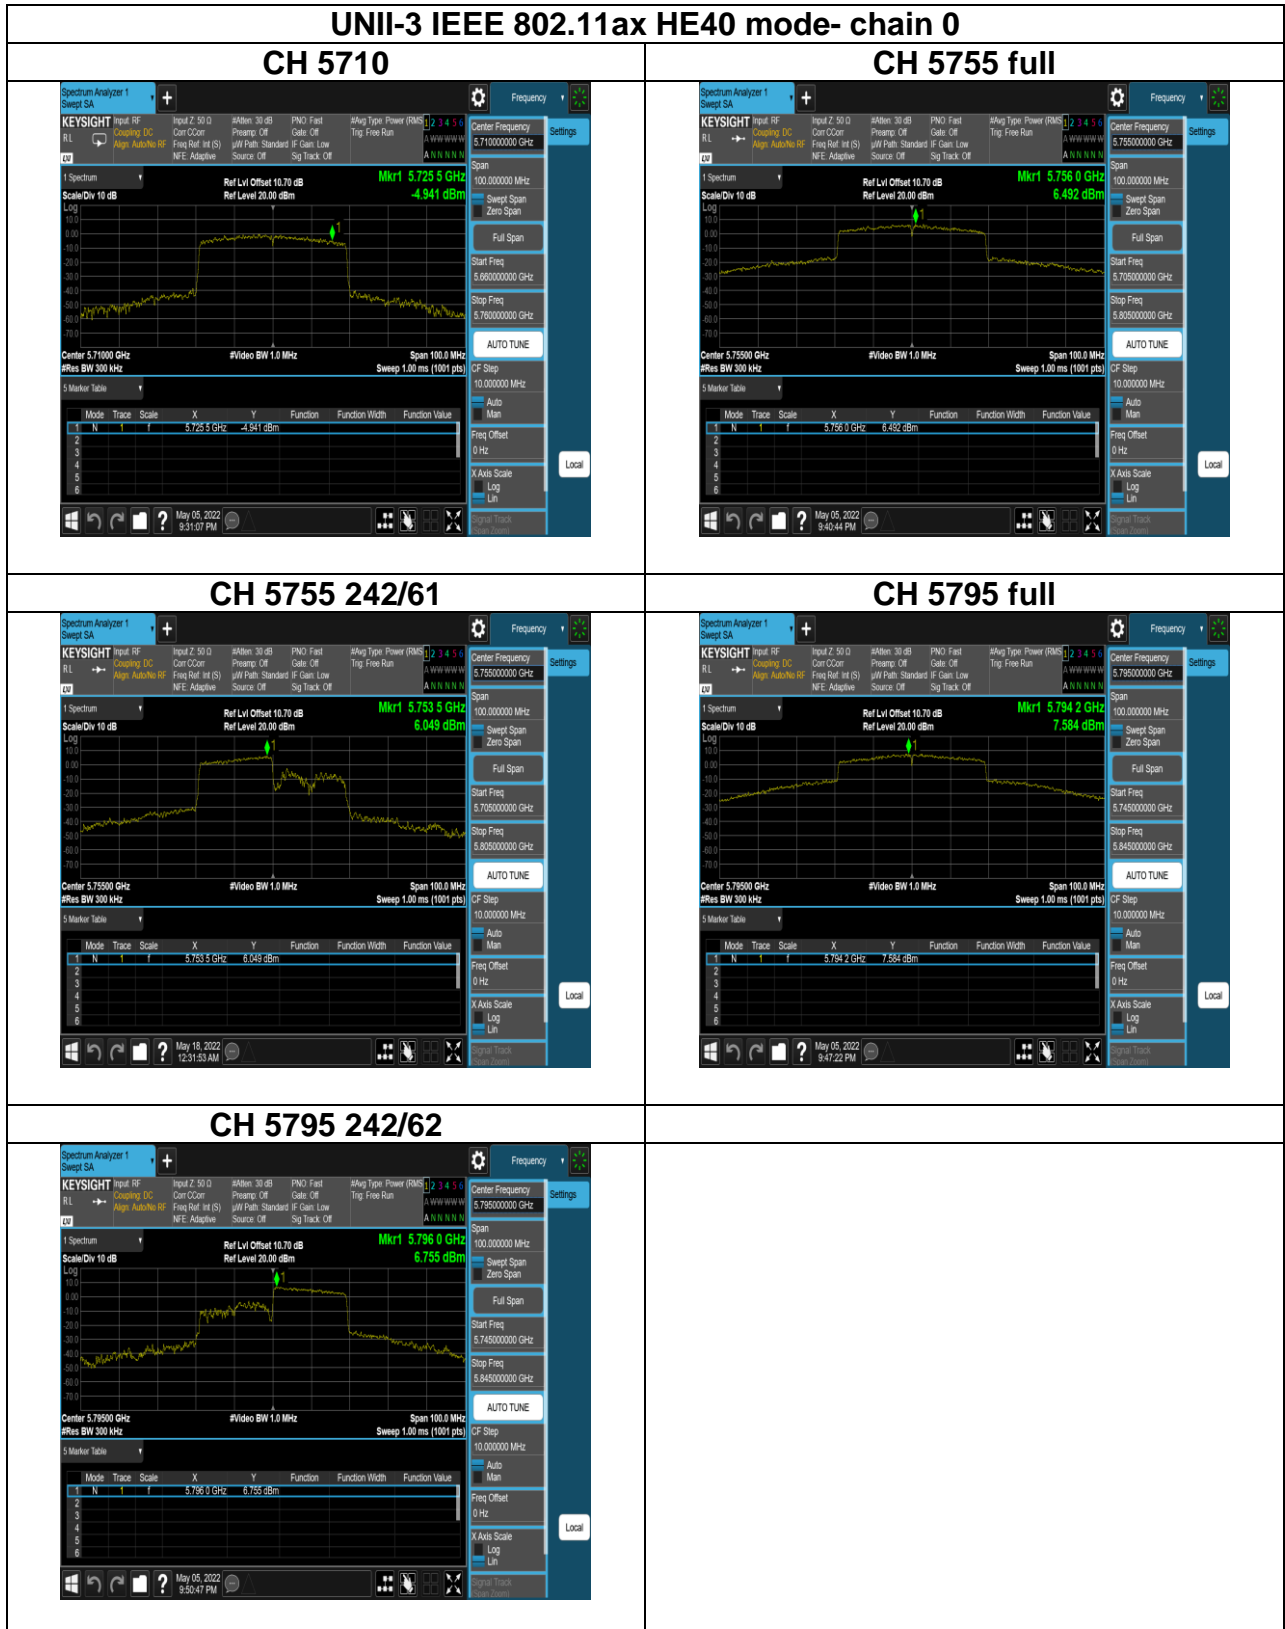

Report No.: TMWK2201000111KR

UNII-3 IEEE 802.11ax HE20 mode- chain 0

CH 5825 full

CH 5825 26/8

CH 5825 52/40

CH 5825 106/54

Report No.: TMWK2201000111KR

Report No.: TMWK2201000111KR

Report No.: TMWK2201000111KR

Report No.: TMWK2201000111KR

Report No.: TMWK2201000111KR

Report No.: TMWK2201000111KR

UNII-3 IEEE 802.11ax HE20 mode- chain 1

CH 5720

CH 5745 full

CH 5745 26/0