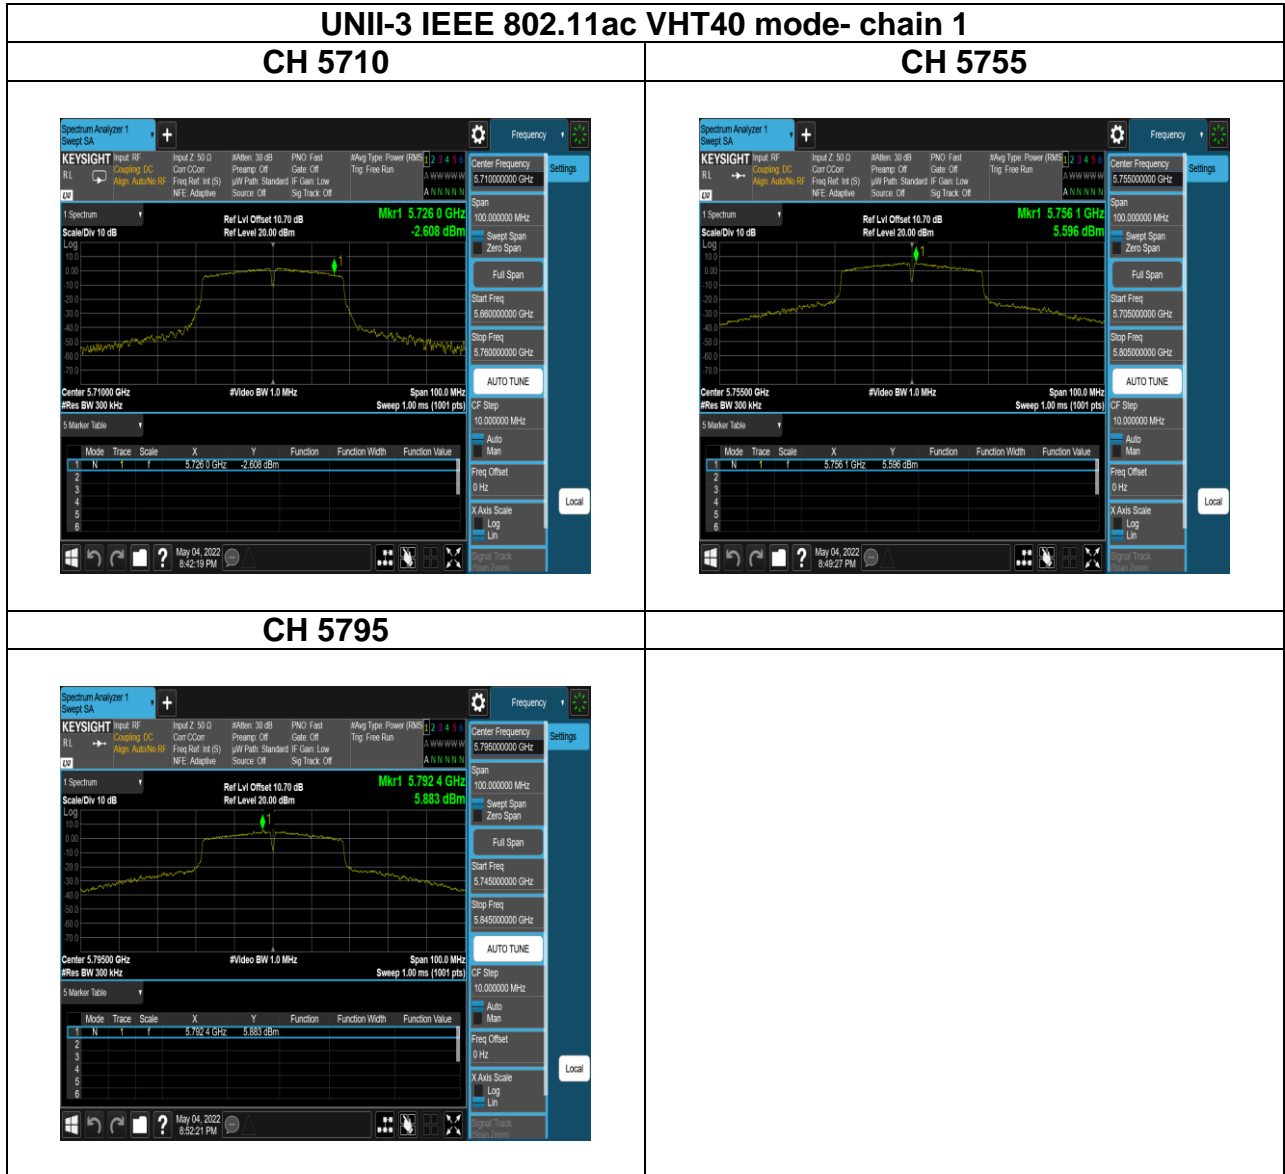

Report No.: TMWK2201000111KR

UNII-3 IEEE 802.11ax HE20 mode- chain 0

CH 5825 full

CH 5825 26/8

CH 5825 52/40

CH 5825 106/54

Report No.: TMWK2201000111KR

Report No.: TMWK2201000111KR

Report No.: TMWK2201000111KR

Report No.: TMWK2201000111KR

Report No.: TMWK2201000111KR

Report No.: TMWK2201000111KR

UNII-3 IEEE 802.11ax HE20 mode- chain 1

CH 5720

CH 5745 full

CH 5745 26/0

CH 5745 52/37

CH 5745 106/53

Report No.: TMWK2201000111KR

Report No.: TMWK2201000111KR

UNII-3 IEEE 802.11ax HE20 mode- chain 1

CH 5825 full

CH 5825 26/8

CH 5825 52/40