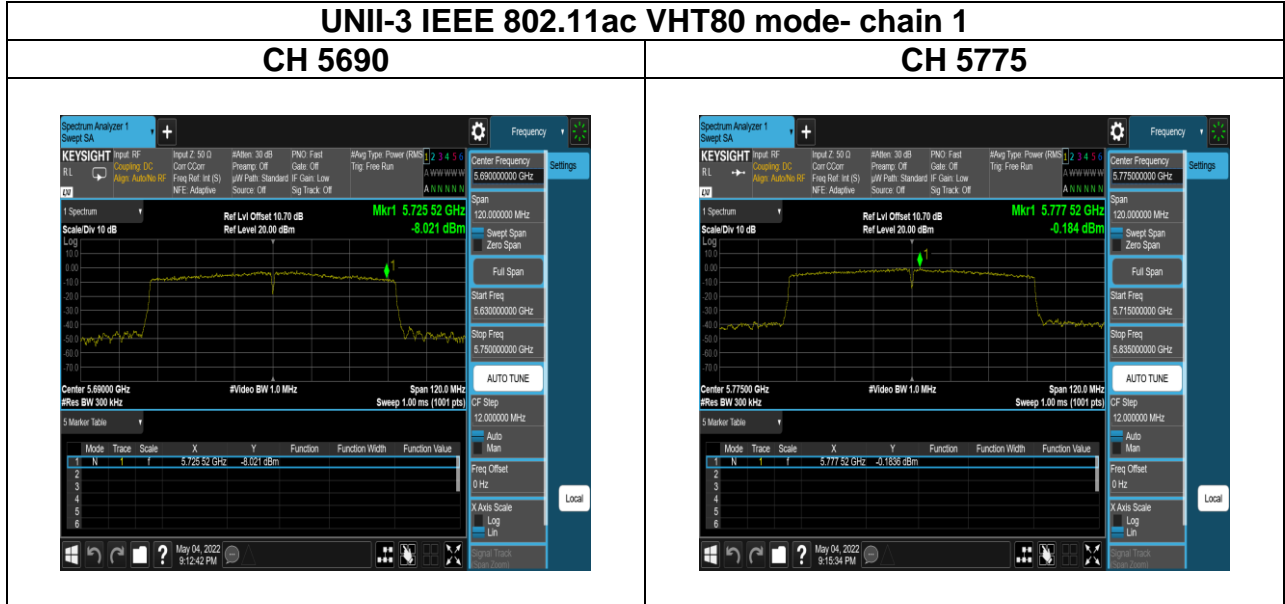

Report No.: TMWK2201000111KR

Report No.: TMWK2201000111KR

Report No.: TMWK2201000111KR

Report No.: TMWK2201000111KR

UNII-3 IEEE 802.11ax HE20 mode- chain 1

CH 5720

CH 5745 full

CH 5745 26/0

CH 5745 52/37

CH 5745 106/53

Report No.: TMWK2201000111KR

Report No.: TMWK2201000111KR

UNII-3 IEEE 802.11ax HE20 mode- chain 1

CH 5825 full

CH 5825 26/8

CH 5825 52/40