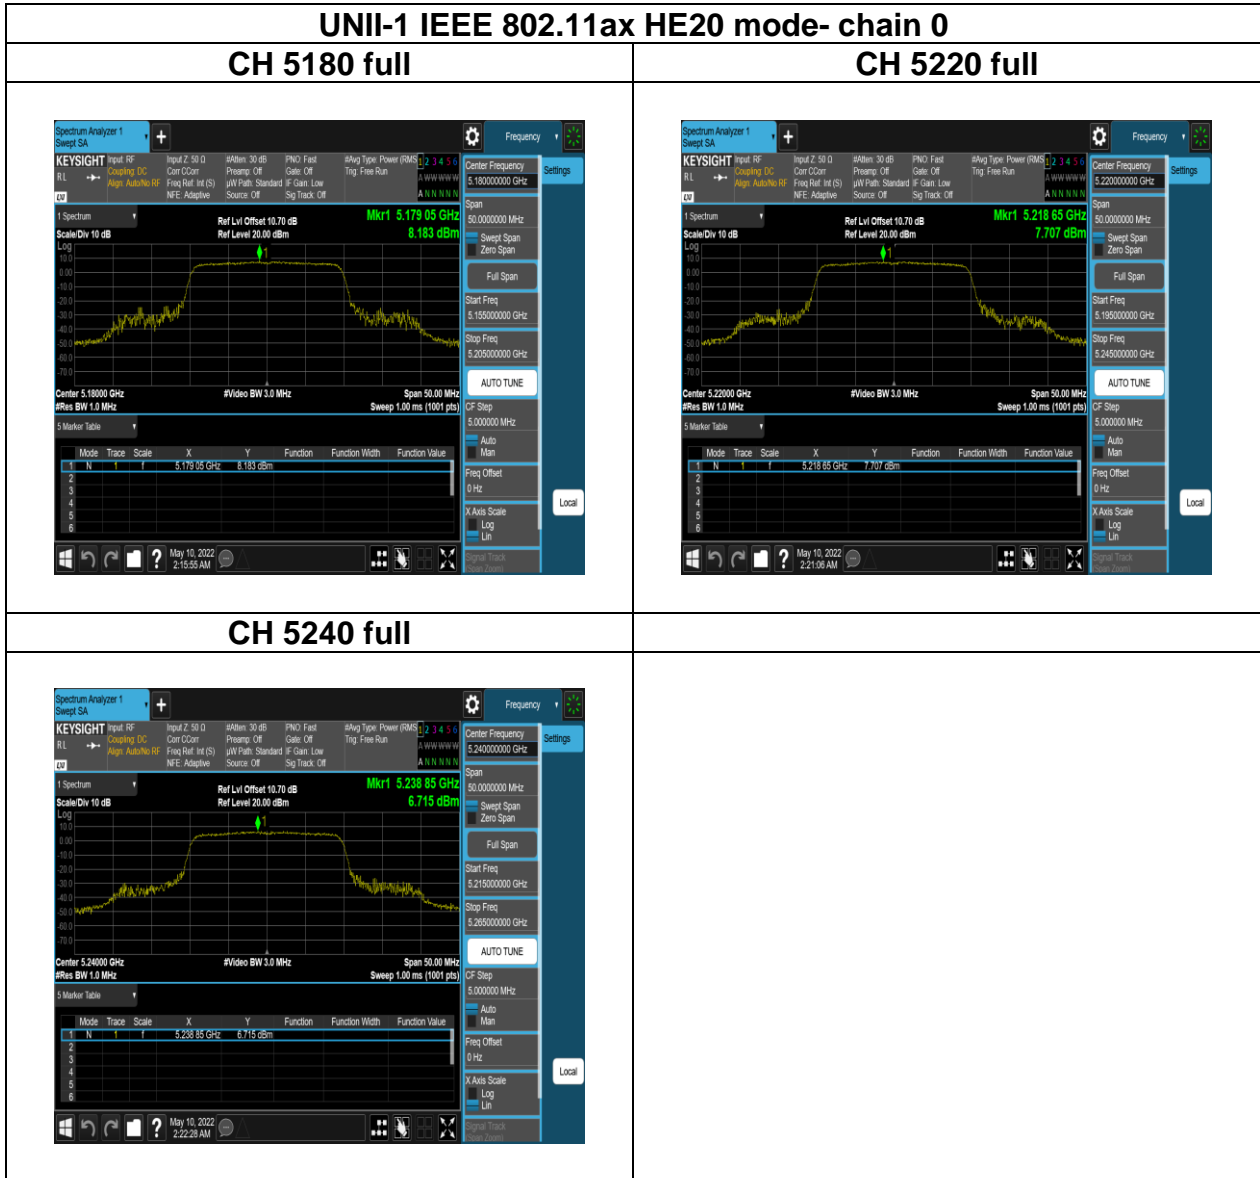

Report No.: TMWK2201000111KR