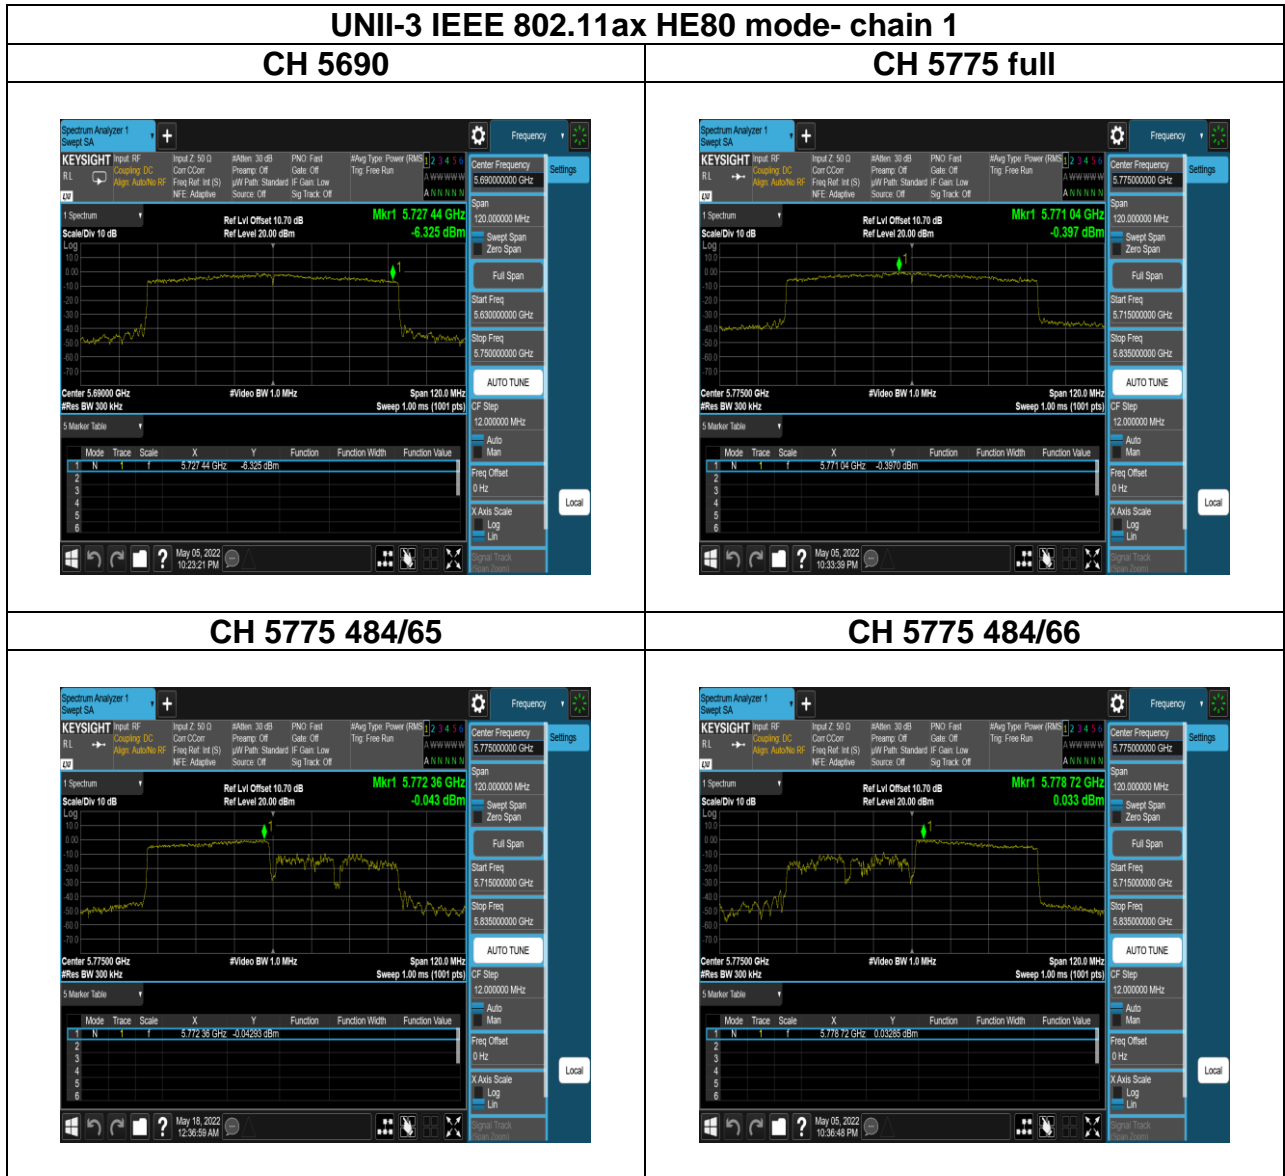

Report No.: TMWK2201000111KR