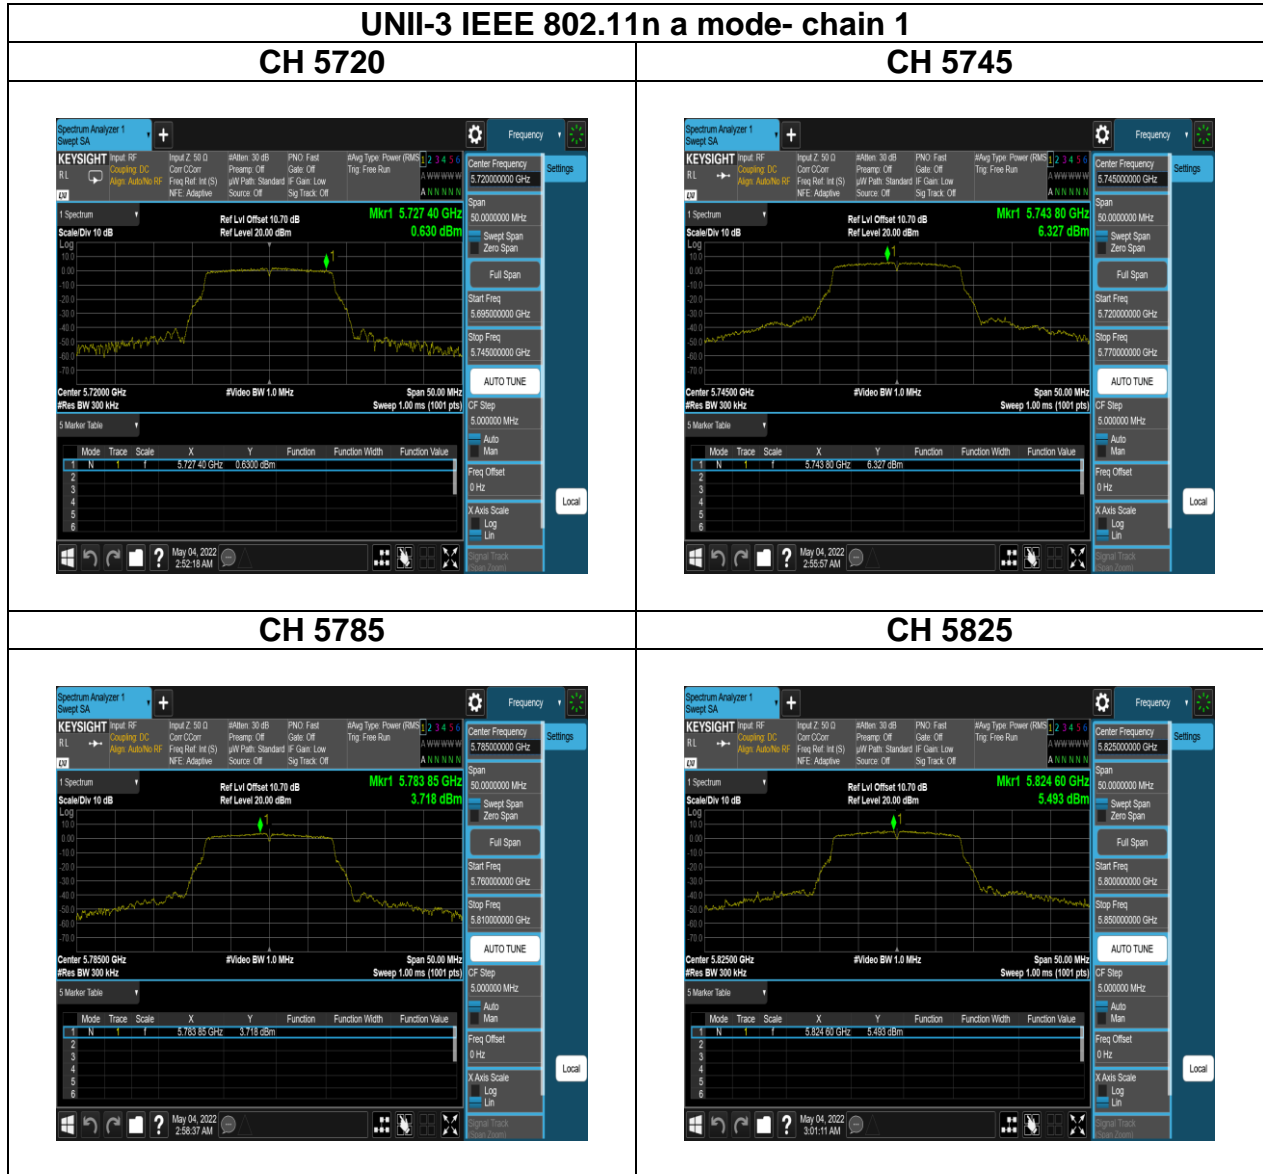

Report No.: TMWK2201000111KR

UNII-3 IEEE 802.11ax HE20 mode- chain 0

CH 5825 full

CH 5825 26/8

CH 5825 52/40

CH 5825 106/54

Report No.: TMWK2201000111KR

Report No.: TMWK2201000111KR

Report No.: TMWK2201000111KR

Report No.: TMWK2201000111KR

Report No.: TMWK2201000111KR

Report No.: TMWK2201000111KR

UNII-3 IEEE 802.11ax HE20 mode- chain 1

CH 5720

CH 5745 full

CH 5745 26/0

CH 5745 52/37

CH 5745 106/53

Report No.: TMWK2201000111KR

Report No.: TMWK2201000111KR

UNII-3 IEEE 802.11ax HE20 mode- chain 1

CH 5825 full

CH 5825 26/8

CH 5825 52/40