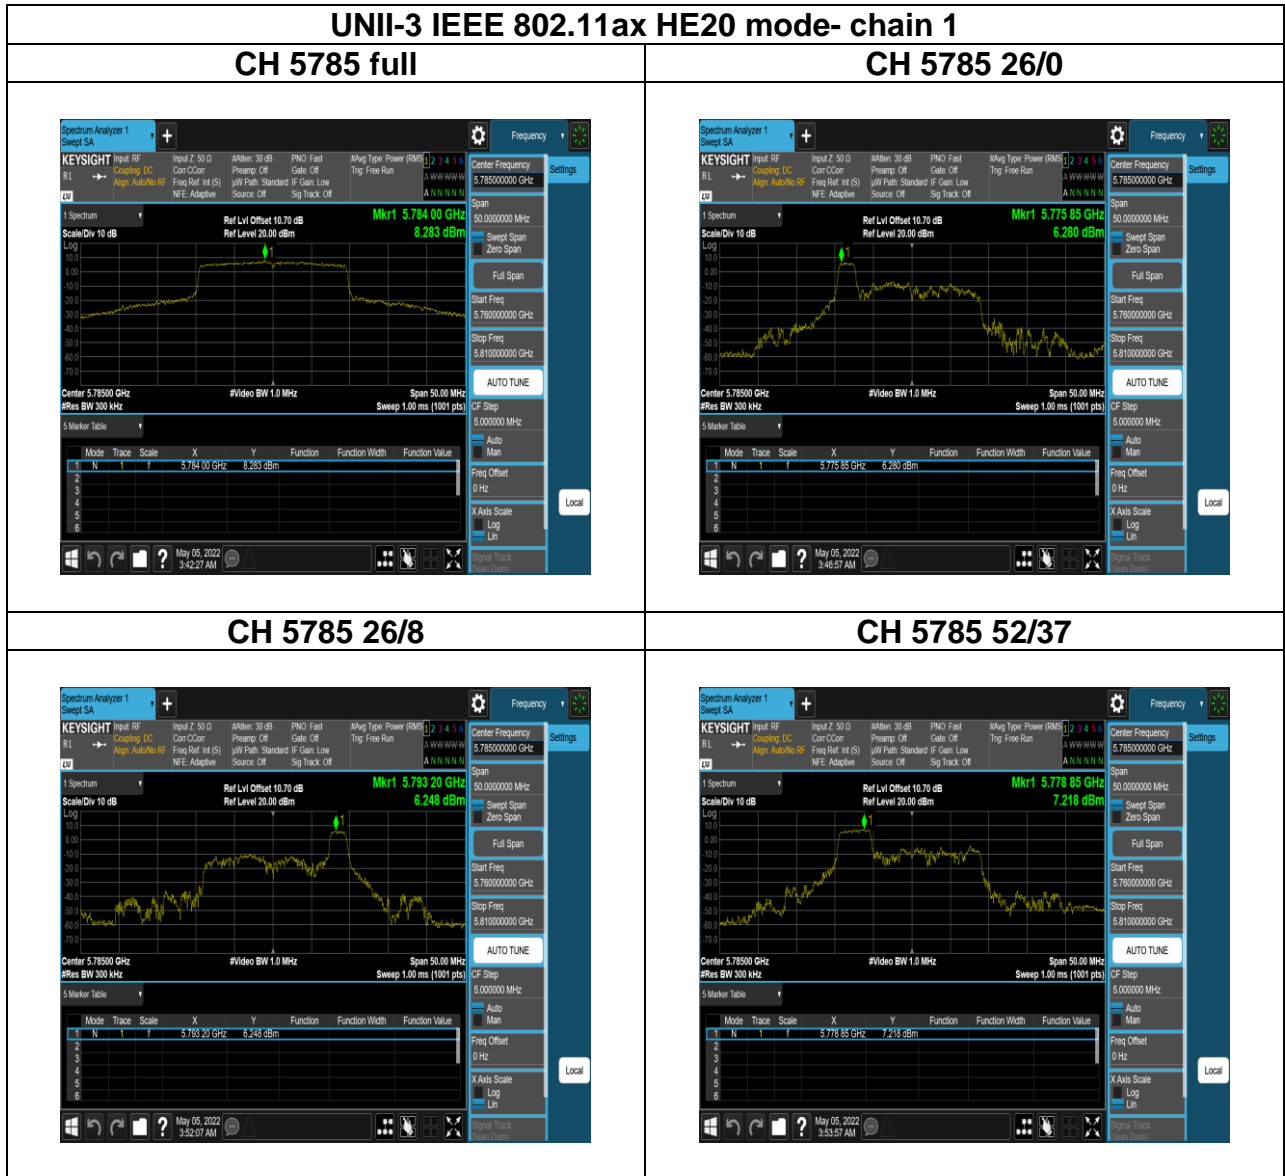

Report No.: TMWK2201000111KR

UNII-3 IEEE 802.11ax HE20 mode- chain 0

CH 5825 full

CH 5825 26/8

CH 5825 52/40

CH 5825 106/54

Report No.: TMWK2201000111KR

Report No.: TMWK2201000111KR

Report No.: TMWK2201000111KR

Report No.: TMWK2201000111KR

Report No.: TMWK2201000111KR

Report No.: TMWK2201000111KR

UNII-3 IEEE 802.11ax HE20 mode- chain 1

CH 5720

CH 5745 full

CH 5745 26/0

CH 5745 52/37

CH 5745 106/53

Report No.: TMWK2201000111KR

Report No.: TMWK2201000111KR

UNII-3 IEEE 802.11ax HE20 mode- chain 1

CH 5825 full

CH 5825 26/8

CH 5825 52/40