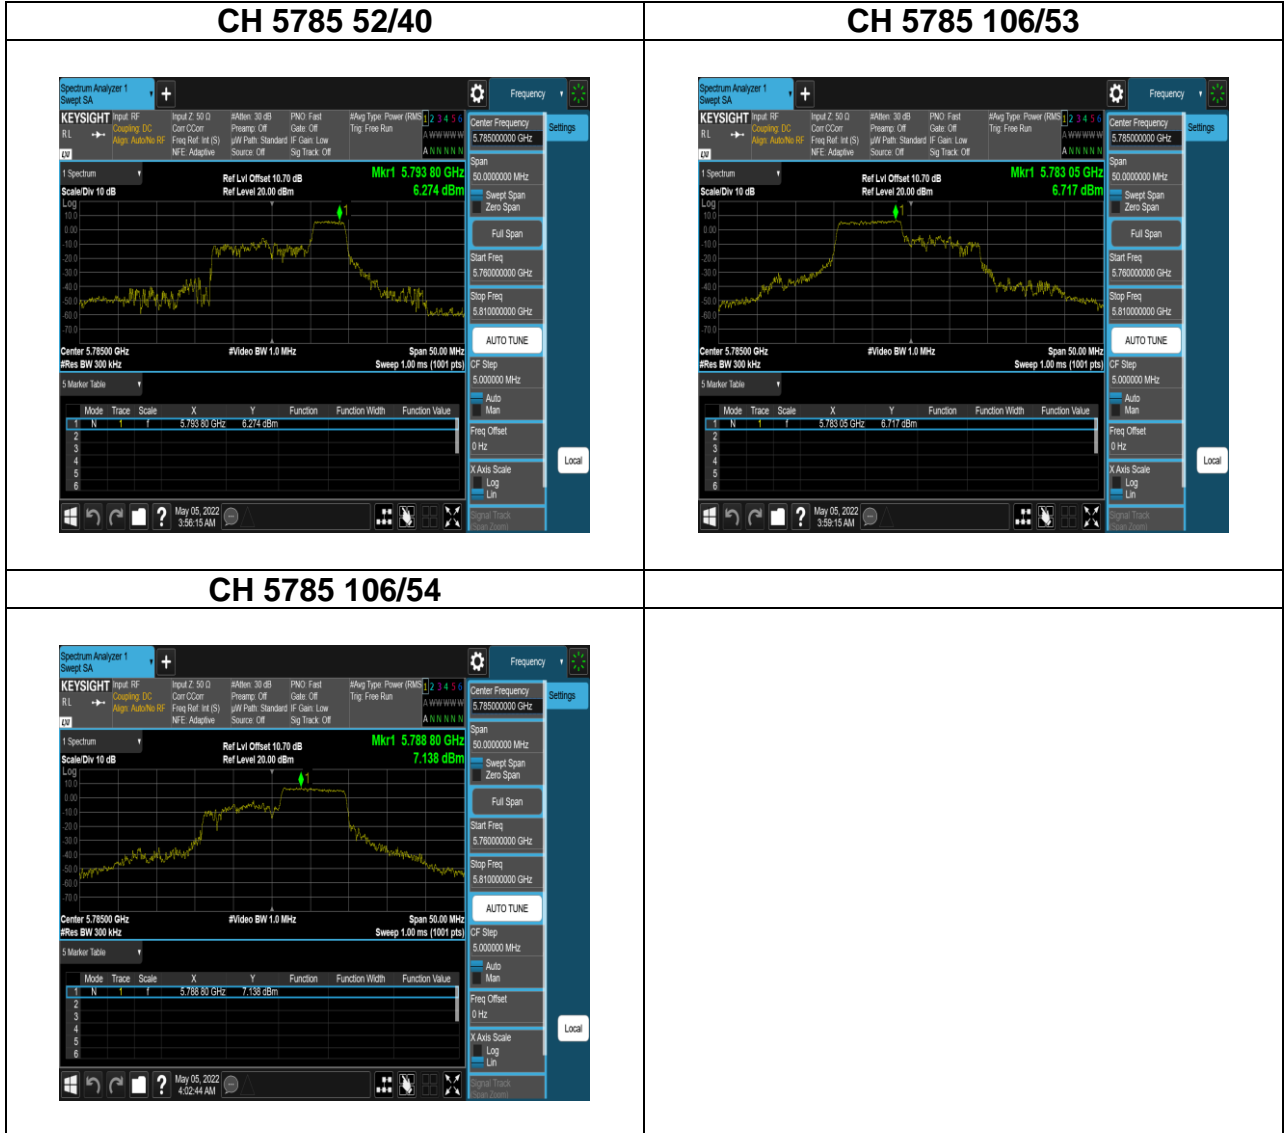

CH 5745 52/37

CH 5745 106/53

Report No.: TMWK2201000111KR

Report No.: TMWK2201000111KR

UNII-3 IEEE 802.11ax HE20 mode- chain 1

CH 5825 full

CH 5825 26/8

CH 5825 52/40