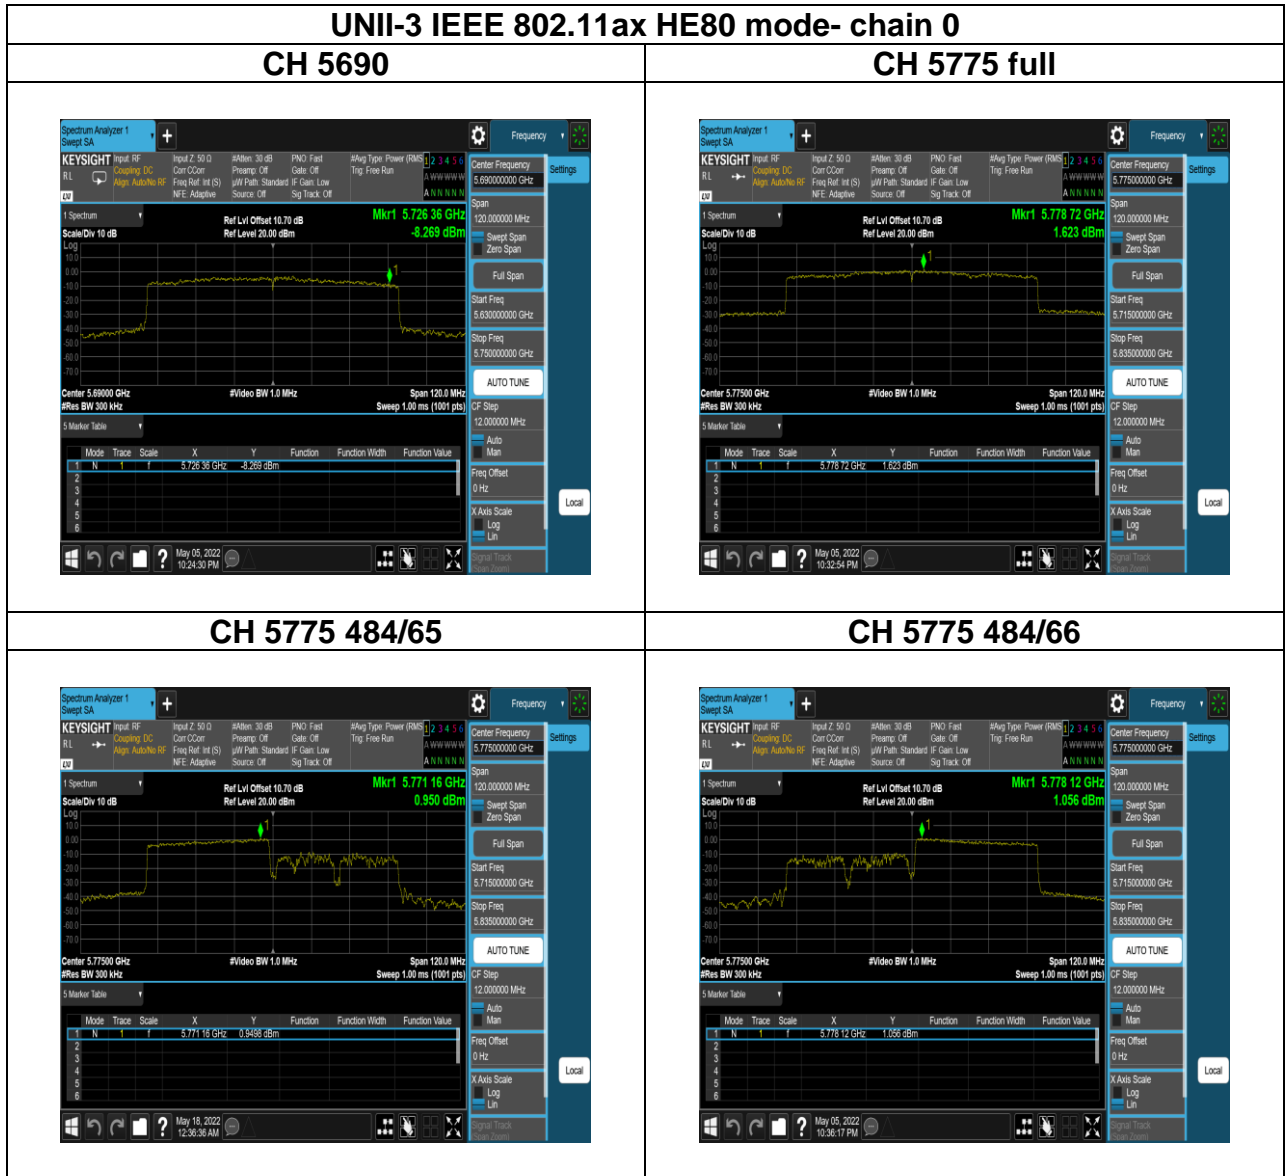

Report No.: TMWK2201000111KR

UNII-3 IEEE 802.11ax HE20 mode- chain 0

CH 5825 full

CH 5825 26/8

CH 5825 52/40

CH 5825 106/54

Report No.: TMWK2201000111KR

Report No.: TMWK2201000111KR

Report No.: TMWK2201000111KR

Report No.: TMWK2201000111KR

Report No.: TMWK2201000111KR

Report No.: TMWK2201000111KR

UNII-3 IEEE 802.11ax HE20 mode- chain 1

CH 5720

CH 5745 full

CH 5745 26/0

CH 5745 52/37

CH 5745 106/53

Report No.: TMWK2201000111KR

Report No.: TMWK2201000111KR

UNII-3 IEEE 802.11ax HE20 mode- chain 1

CH 5825 full

CH 5825 26/8

CH 5825 52/40