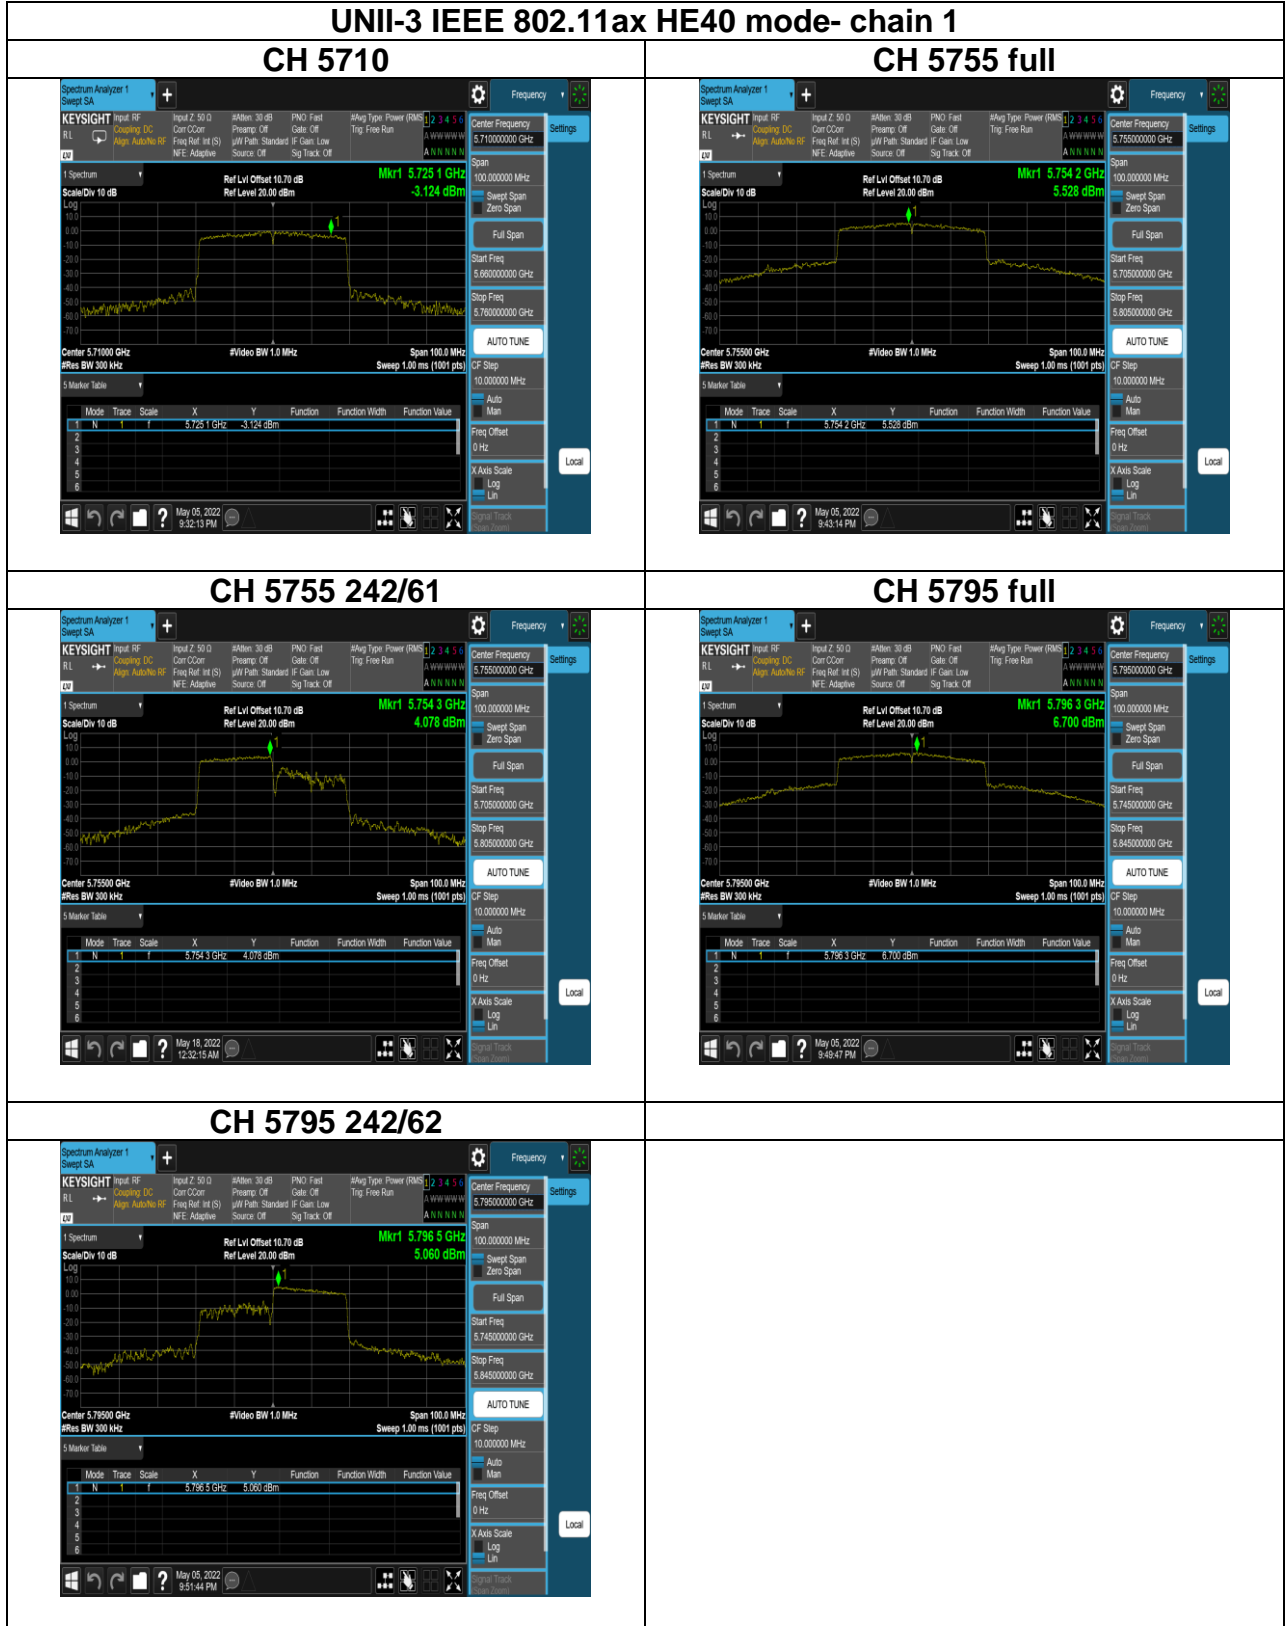

Report No.: TMWK2201000111KR