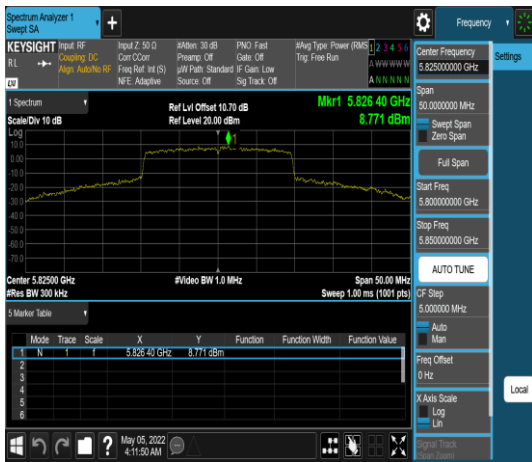

Report No.: TMWK2201000111KR

UNII-3 IEEE 802.11ax HE20 mode- chain 0

CH 5825 full

CH 5825 26/8

CH 5825 52/40

CH 5825 106/54

Report No.: TMWK2201000111KR

Report No.: TMWK2201000111KR

Report No.: TMWK2201000111KR

Report No.: TMWK2201000111KR

Report No.: TMWK2201000111KR

Report No.: TMWK2201000111KR

UNII-3 IEEE 802.11ax HE20 mode- chain 1

CH 5720

CH 5745 full

CH 5745 26/0