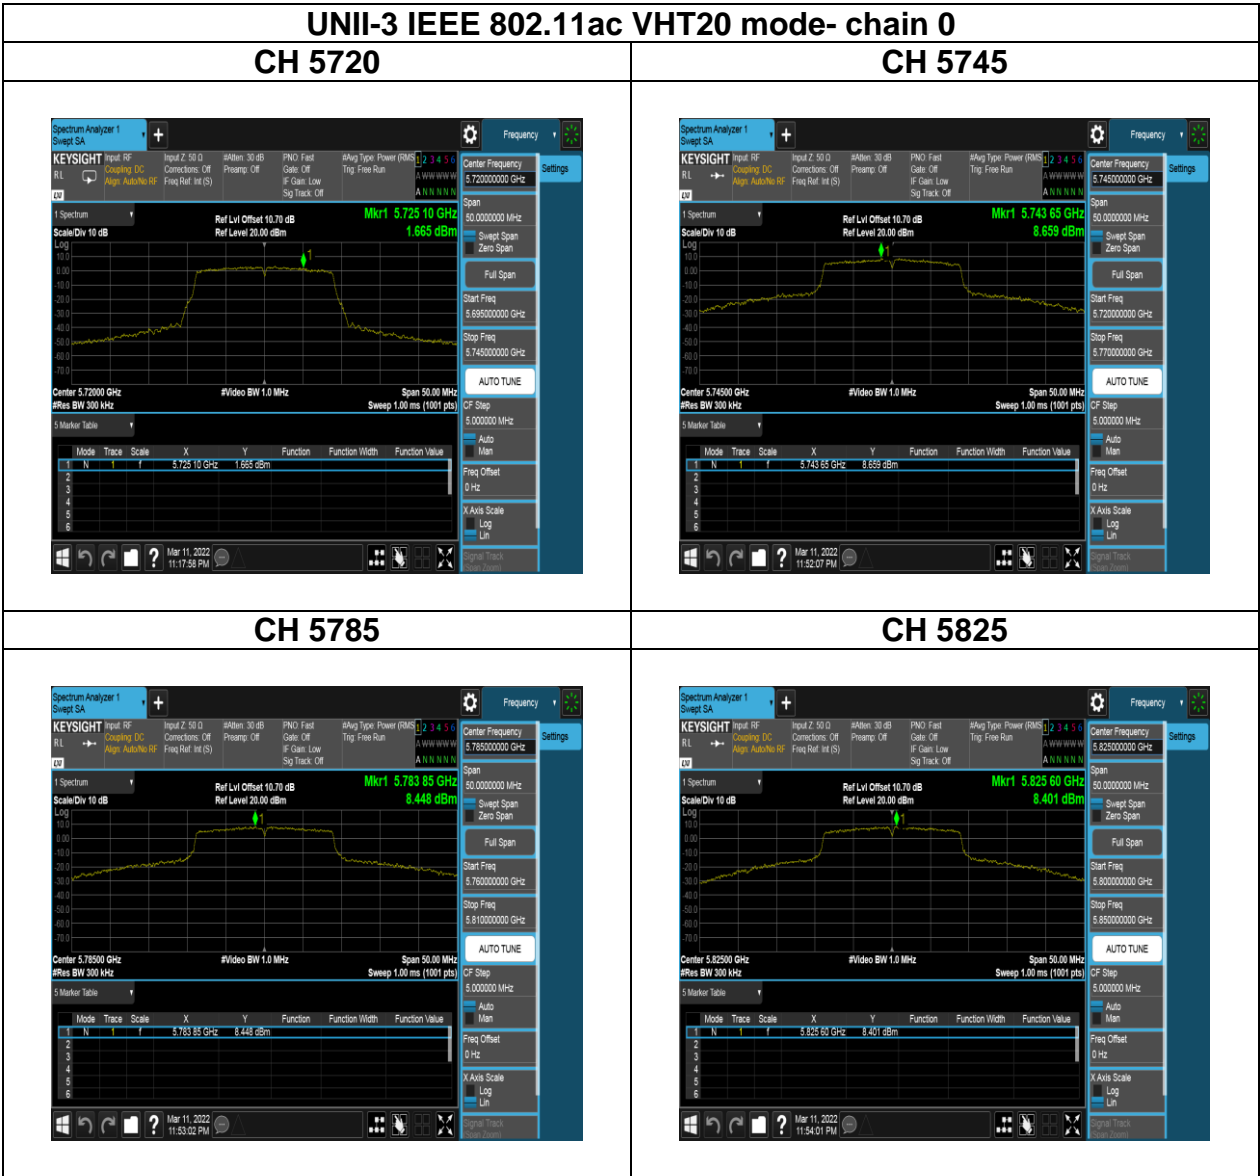

UNII-2c IEEE 802.11ax HE20 mode- chain 1

CH 5720 full

CH 5720 26/0

CH 5720 26/8

CH 5720 52/37

CH 5720 52/40

CH 5720 106/53

CH 5720 106/54

Report No.: TMWK2201000111KR

Report No.: TMWK2201000111KR

Report No.: TMWK2201000111KR

Report No.: TMWK2201000111KR

Report No.: TMWK2201000111KR

Test Plots

Report No.: TMWK2201000111KR

Report No.: TMWK2201000111KR