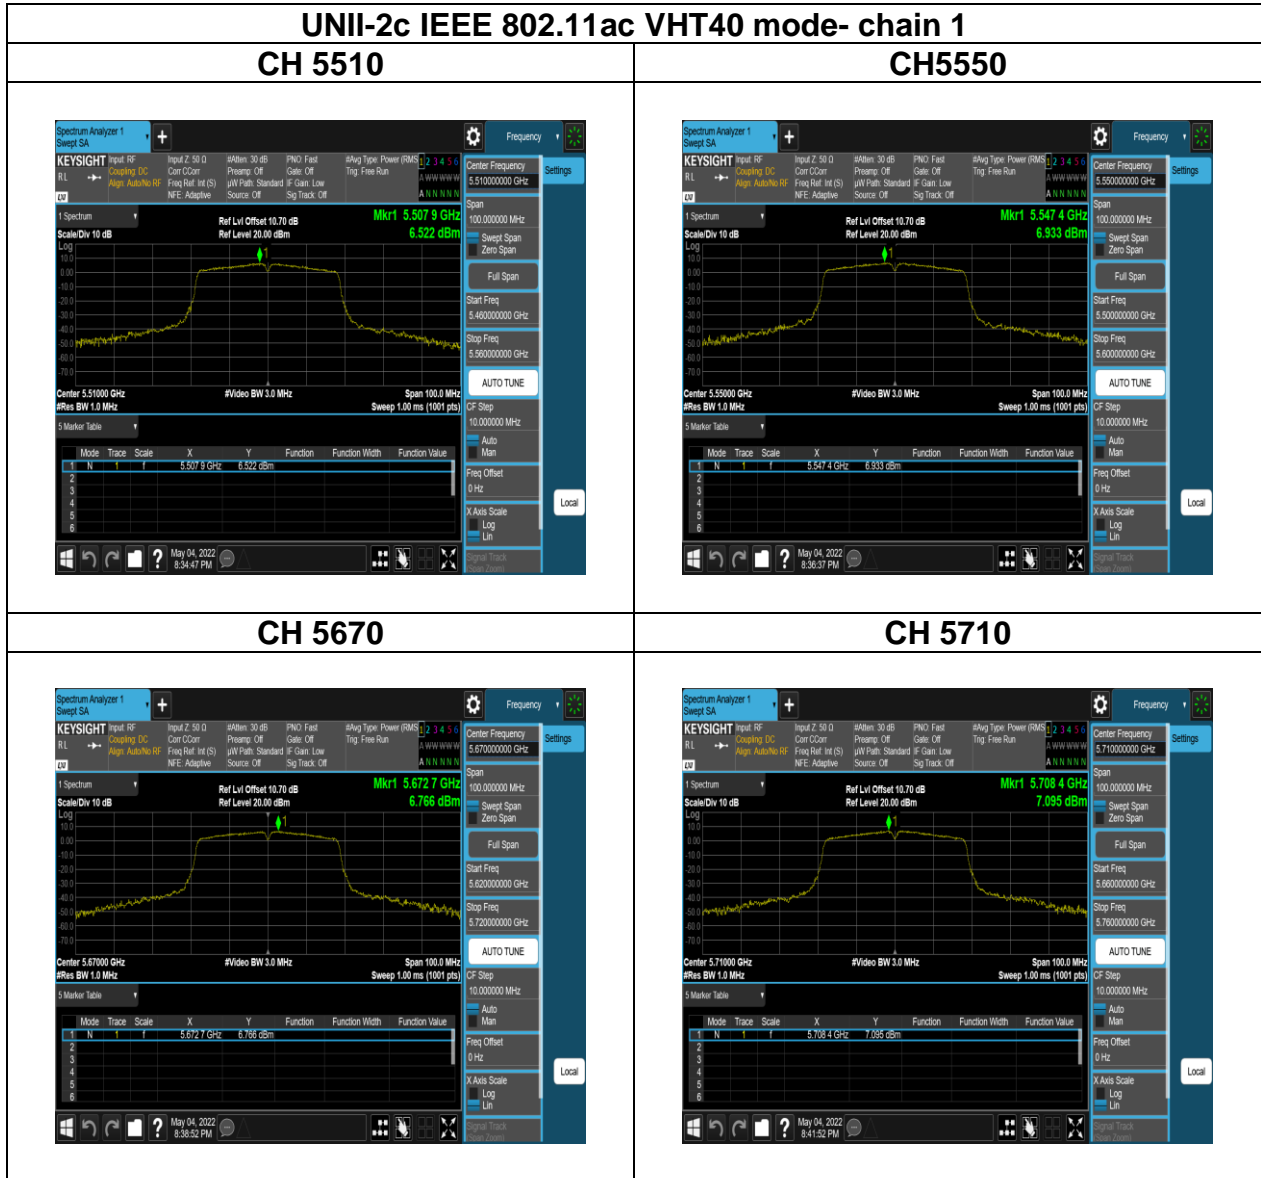

Report No.: TMWK2201000111KR

Report No.: TMWK2201000111KR

Report No.: TMWK2201000111KR

UNII-2c IEEE 802.11ax HE20 mode- chain 1

CH 5500 full

CH 5500 26/0

CH 5500 52/37

CH 5500 106/53

Report No.: TMWK2201000111KR

UNII-2c IEEE 802.11ax HE20 mode- chain 1

CH 5580 full

CH 5580 26/0

CH 5580 26/8

CH 5580 52/37

CH 5580 52/40

CH 5580 106/53

CH 5580 106/54

Report No.: TMWK2201000111KR

UNII-2c IEEE 802.11ax HE20 mode- chain 1

CH 5700 full

CH 5700 26/8

CH 5700 52/40

CH 5700 106/54

Report No.: TMWK2201000111KR