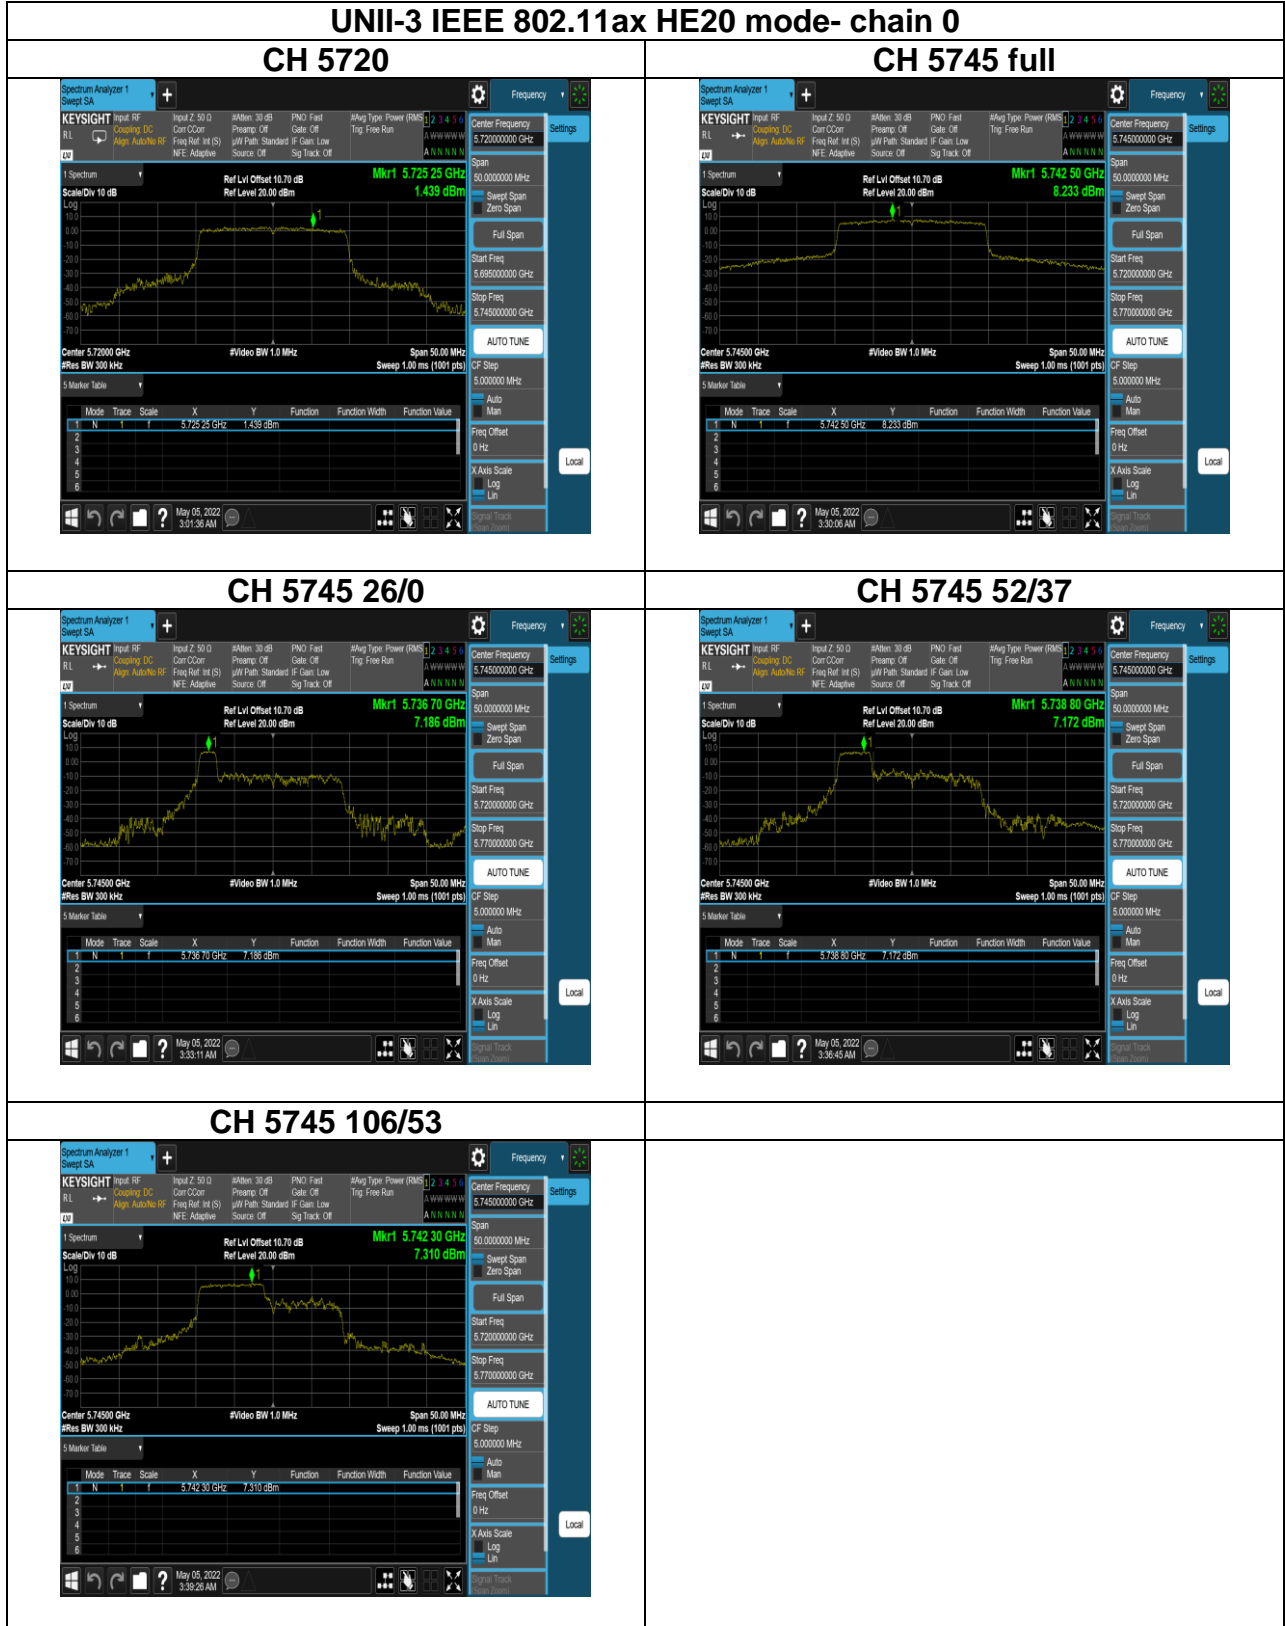

Report No.: TMWK2201000111KR