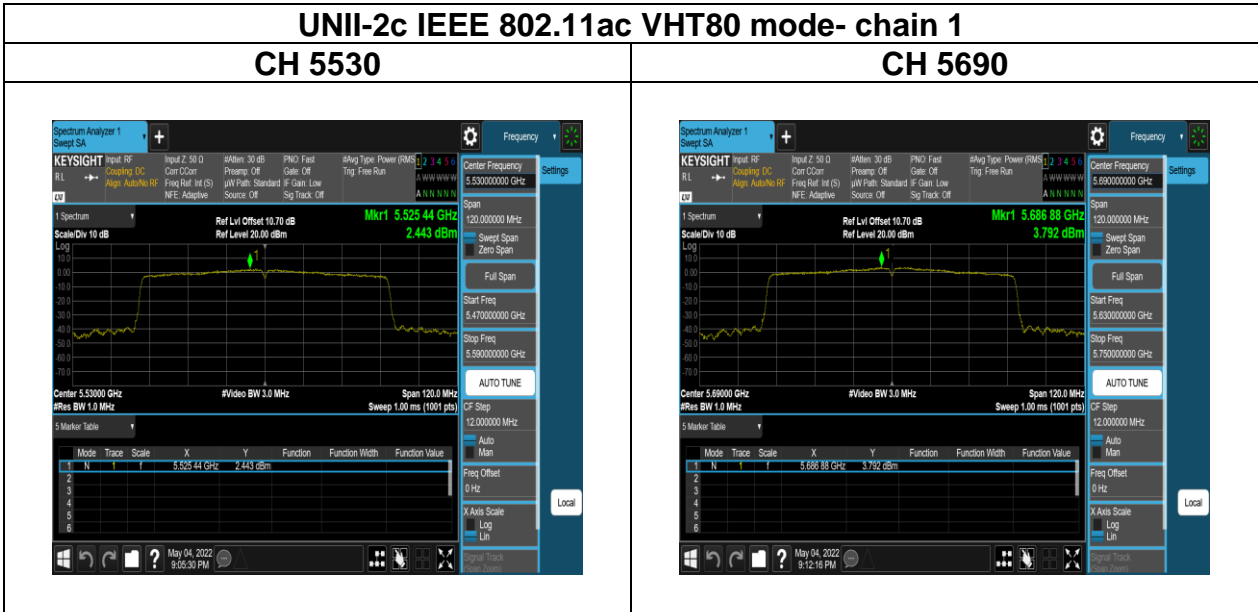

Report No.: TMWK2201000111KR

Report No.: TMWK2201000111KR

Report No.: TMWK2201000111KR

UNII-2c IEEE 802.11ax HE20 mode- chain 1

CH 5500 full

CH 5500 26/0

CH 5500 52/37

CH 5500 106/53

Report No.: TMWK2201000111KR

UNII-2c IEEE 802.11ax HE20 mode- chain 1

CH 5580 full

CH 5580 26/0

CH 5580 26/8

CH 5580 52/37

CH 5580 52/40

CH 5580 106/53

CH 5580 106/54

Report No.: TMWK2201000111KR

UNII-2c IEEE 802.11ax HE20 mode- chain 1

CH 5700 full

CH 5700 26/8

CH 5700 52/40

CH 5700 106/54

Report No.: TMWK2201000111KR