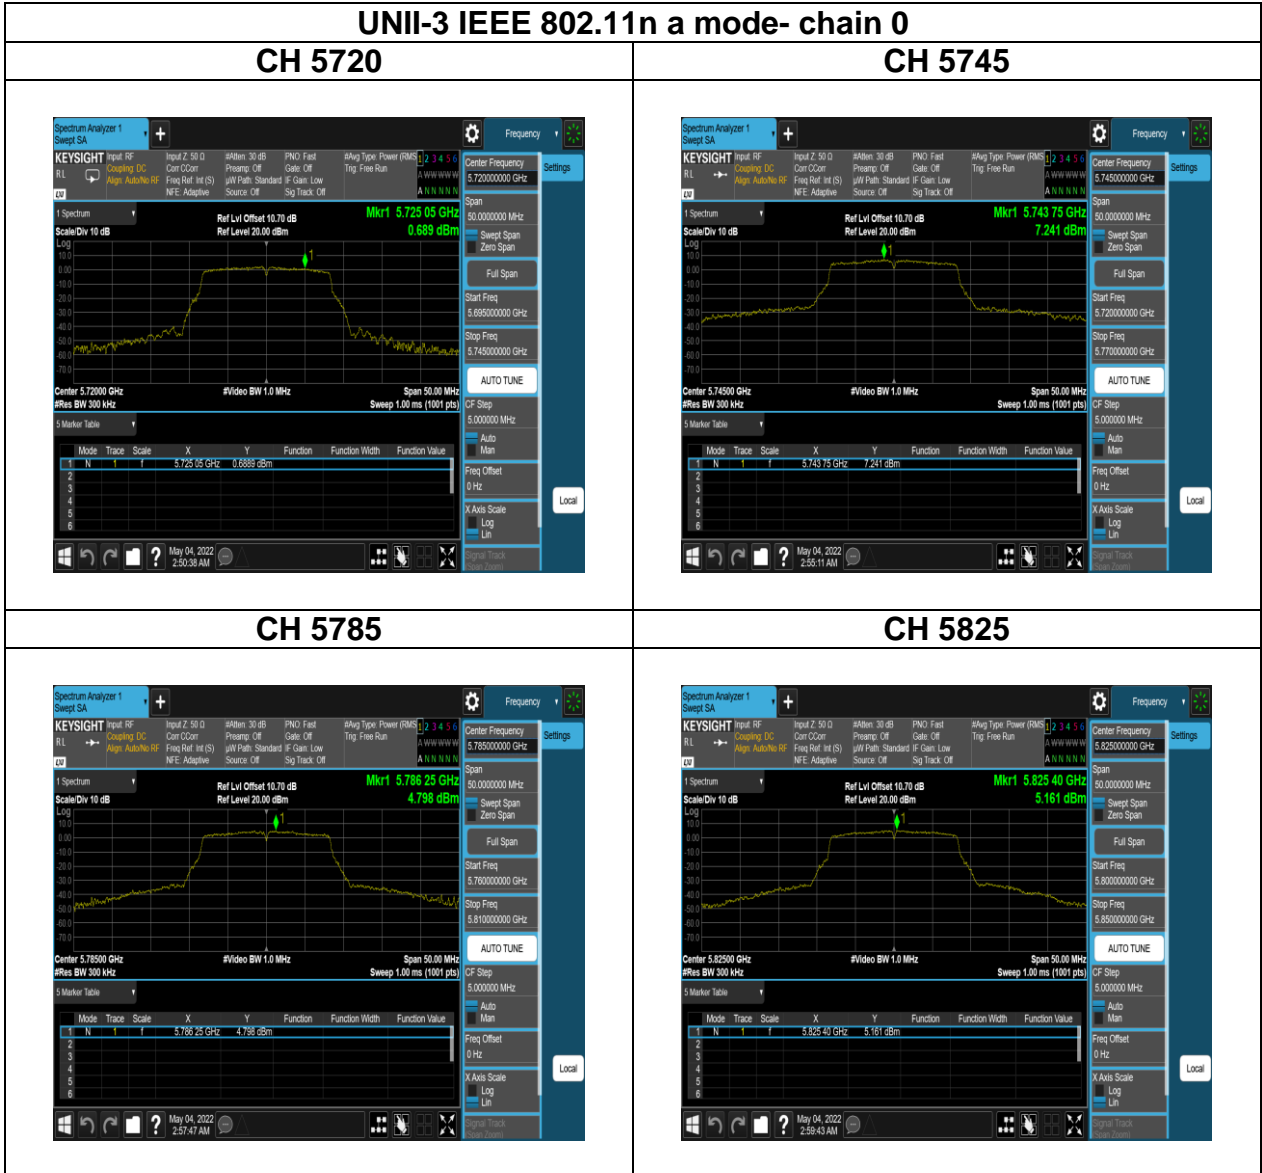

UNII-2c IEEE 802.11ax HE20 mode- chain 1

CH 5720 full

CH 5720 26/0

CH 5720 26/8

CH 5720 52/37

CH 5720 52/40

CH 5720 106/53

CH 5720 106/54

Report No.: TMWK2201000111KR

Report No.: TMWK2201000111KR

Report No.: TMWK2201000111KR

Report No.: TMWK2201000111KR

Report No.: TMWK2201000111KR

Test Plots

Report No.: TMWK2201000111KR

Report No.: TMWK2201000111KR