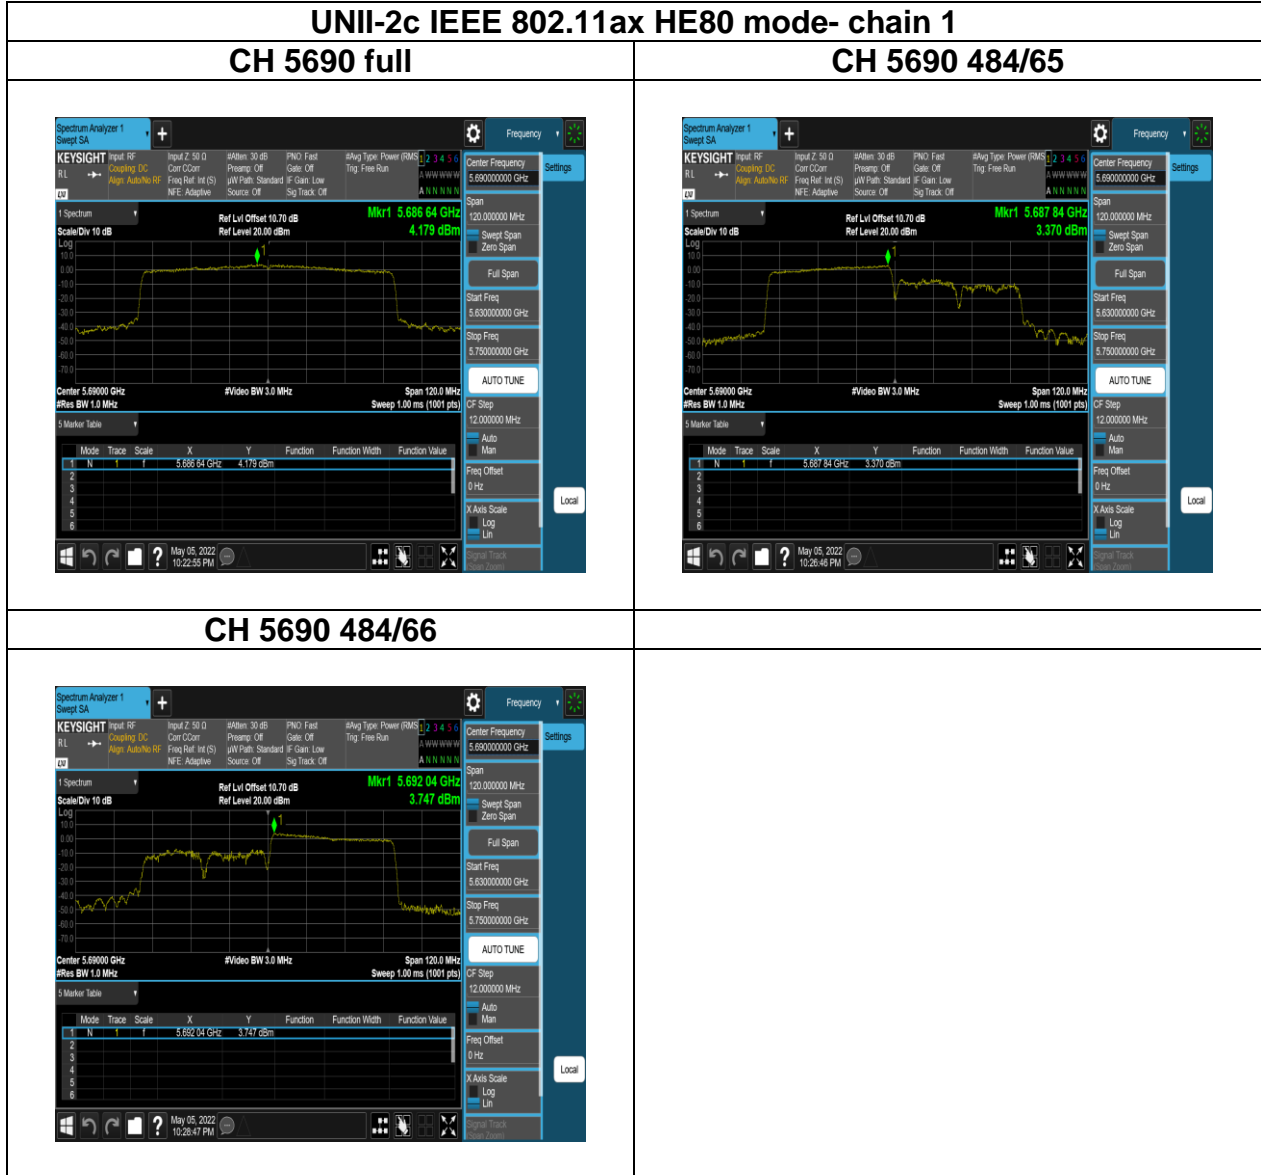

UNII-2c IEEE 802.11ax HE20 mode- chain 1

CH 5720 full

CH 5720 26/0

CH 5720 26/8

CH 5720 52/37

CH 5720 52/40

CH 5720 106/53

CH 5720 106/54

Report No.: TMWK2201000111KR

Report No.: TMWK2201000111KR

Report No.: TMWK2201000111KR

Report No.: TMWK2201000111KR

Report No.: TMWK2201000111KR

Test Plots

Report No.: TMWK2201000111KR

Report No.: TMWK2201000111KR