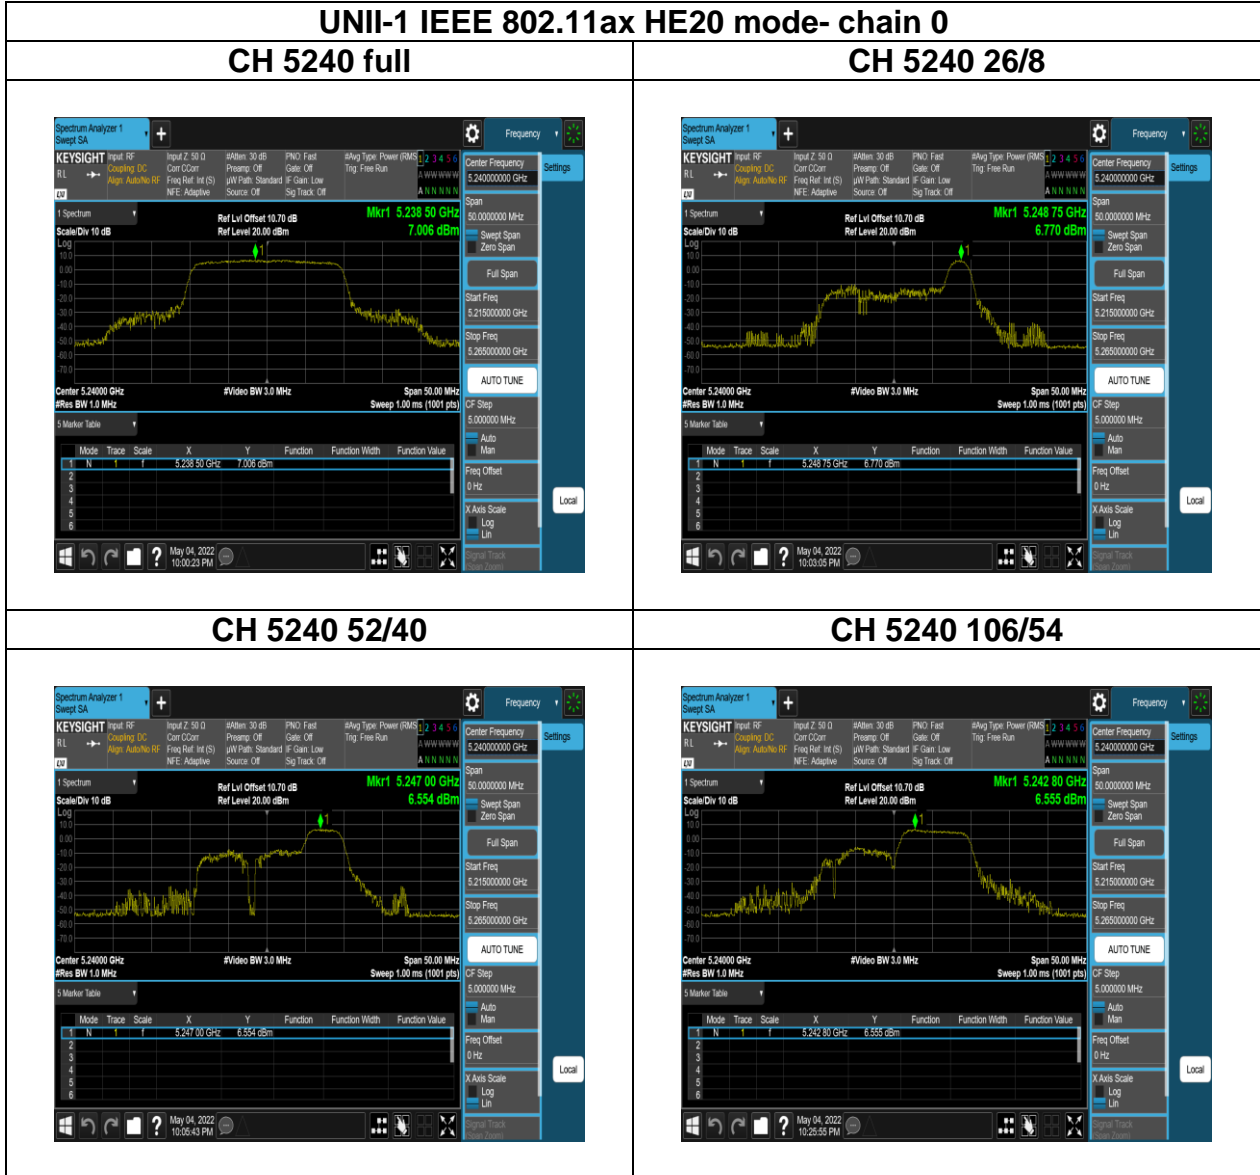

Report No.: TMWK2201000111KR

Report No.: TMWK2201000111KR

BFM OFF- Slave

UNII-1 IEEE 802.11a mode- chain 0

CH 5180

CH 5220

CH 5240

UNII-1 IEEE 802.11ac VHT20 mode- chain 0

CH 5180

CH 5220

CH 5240

Report No.: TMWK2201000111KR

Report No.: TMWK2201000111KR

Report No.: TMWK2201000111KR

CH 5220 52/40

CH 5220 106/53

CH 5220 106/54

Report No.: TMWK2201000111KR

Report No.: TMWK2201000111KR

Report No.: TMWK2201000111KR

Report No.: TMWK2201000111KR

Report No.: TMWK2201000111KR

UNII-1 IEEE 802.11ac VHT20 mode- chain 1

CH 5180