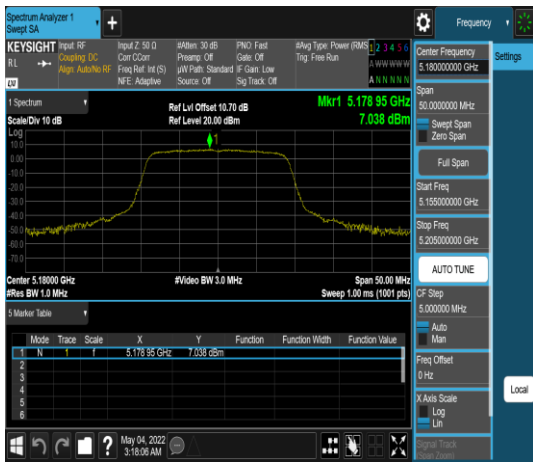

UNII-1 IEEE 802.11ac VHT20 mode- chain 0

CH 5180