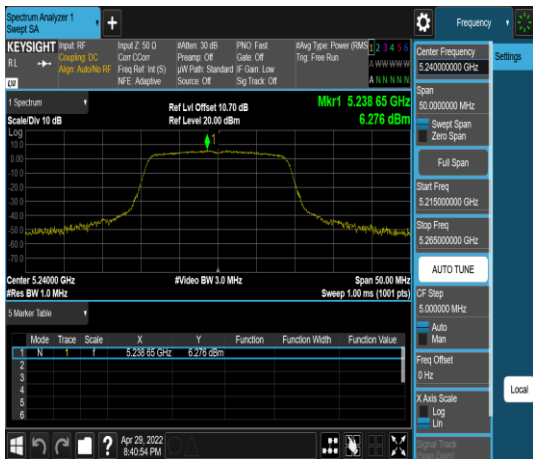

CH 5220 106/54

Report No.: TMWK2201000111KR

Report No.: TMWK2201000111KR

Report No.: TMWK2201000111KR

Report No.: TMWK2201000111KR

Report No.: TMWK2201000111KR

UNII-1 IEEE 802.11ac VHT20 mode- chain 1

CH 5180

CH 5220

CH 5240

Report No.: TMWK2201000111KR

UNII-1 IEEE 802.11ac VHT40 mode- chain 1

UNII-1 IEEE 802.11ac VHT80 mode- chain 1

Report No.: TMWK2201000111KR

Report No.: TMWK2201000111KR

CH 5220 52/40