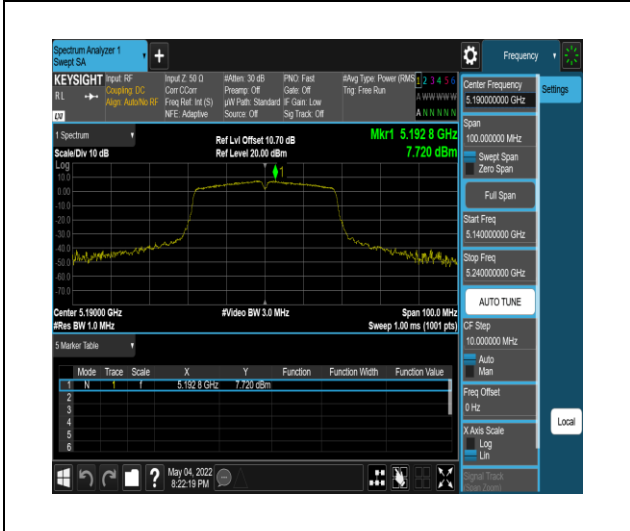

CH 5220

CH 5240

Report No.: TMWK2201000111KR

UNII-1 IEEE 802.11ac VHT40 mode- chain 1

UNII-1 IEEE 802.11ac VHT80 mode- chain 1

Report No.: TMWK2201000111KR

Report No.: TMWK2201000111KR

CH 5220 52/40