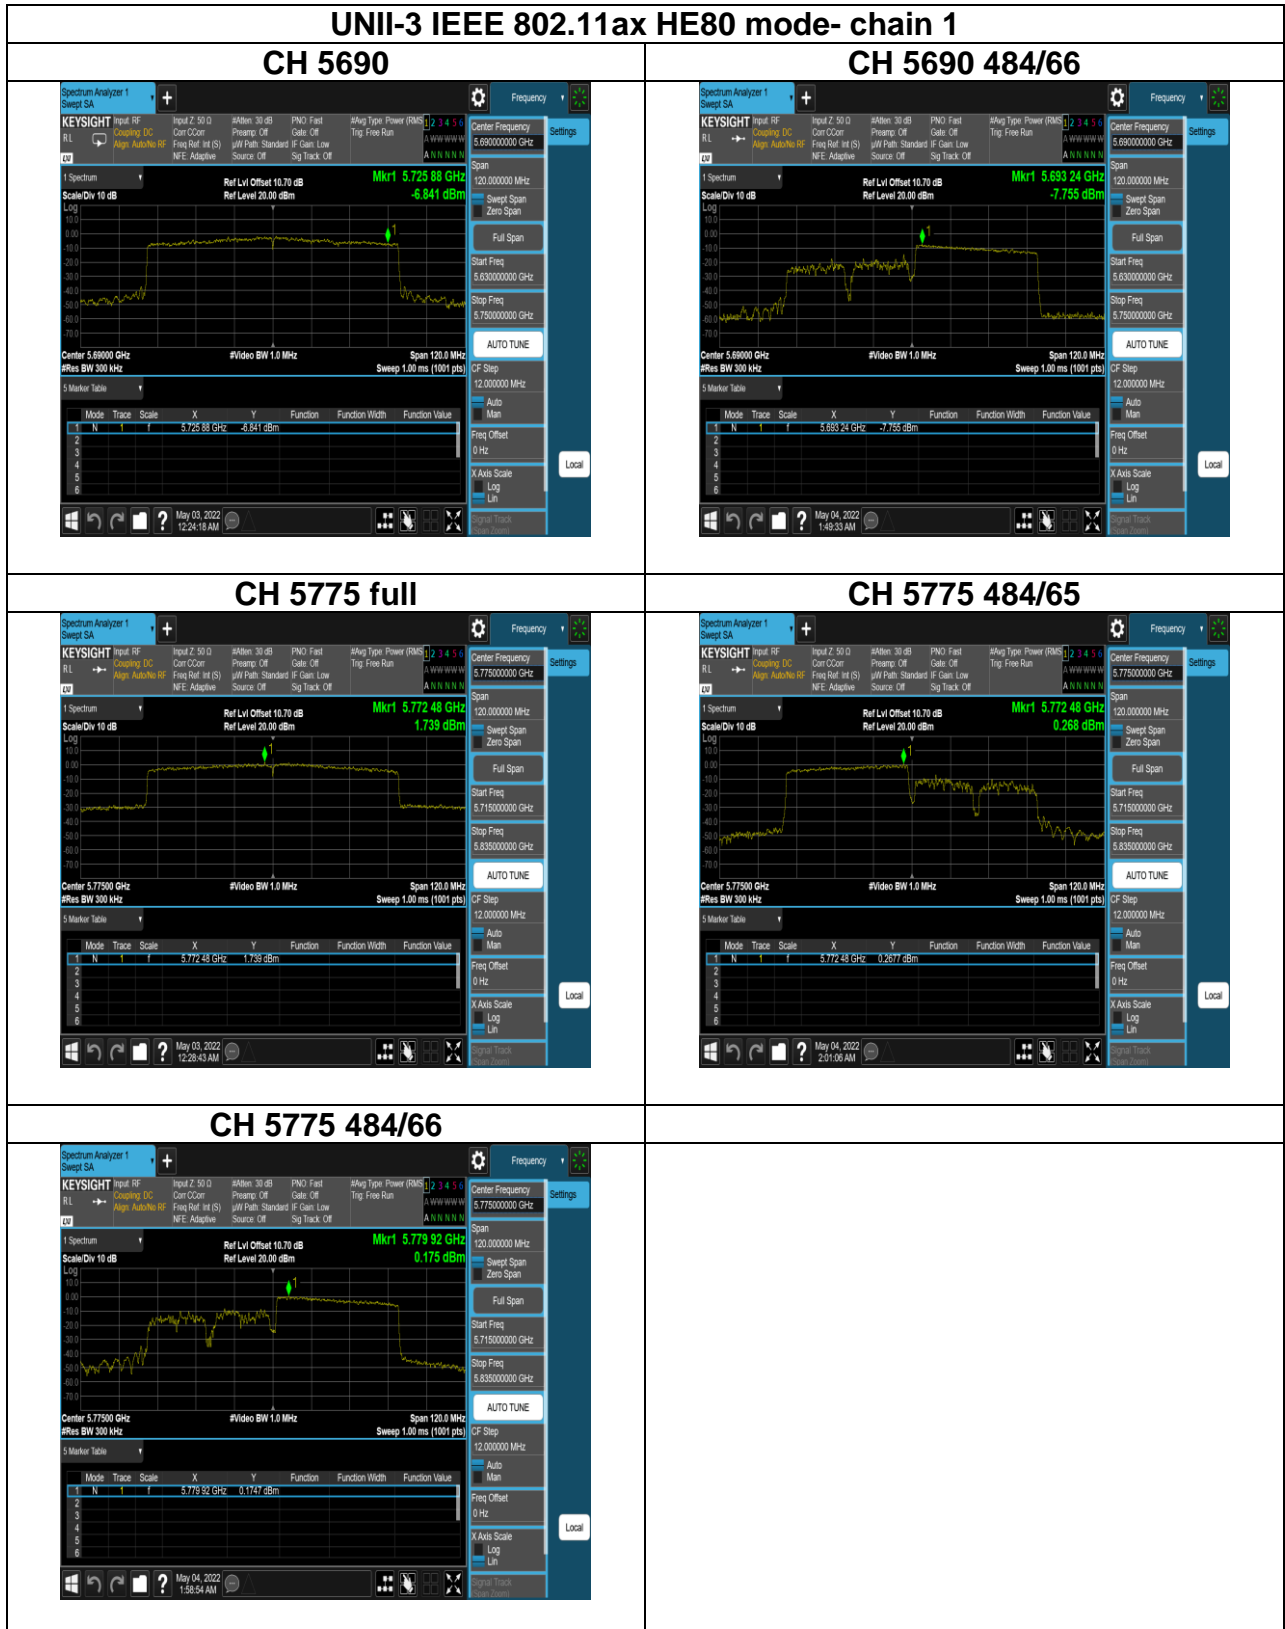

Report No.: TMWK2201000111KR

Report No.: TMWK2201000111KR

BFM OFF- Slave

UNII-1 IEEE 802.11a mode- chain 0

CH 5180

CH 5220

CH 5240

UNII-1 IEEE 802.11ac VHT20 mode- chain 0

CH 5180

CH 5220

CH 5240

Report No.: TMWK2201000111KR

Report No.: TMWK2201000111KR

Report No.: TMWK2201000111KR

CH 5220 52/40

CH 5220 106/53