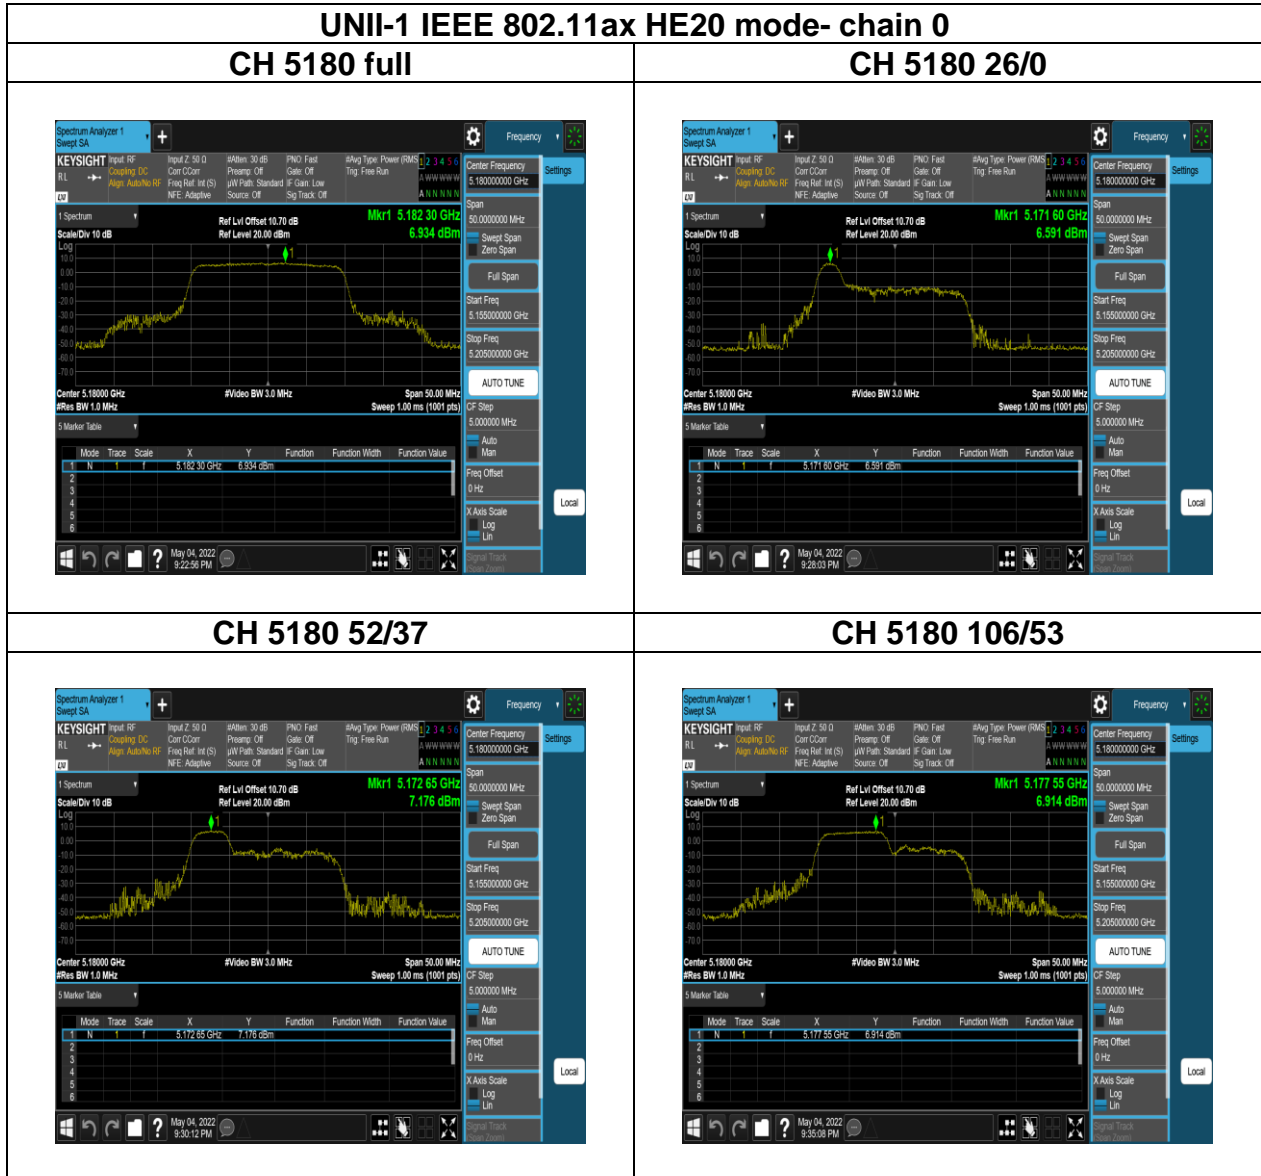

Report No.: TMWK2201000111KR

Report No.: TMWK2201000111KR

BFM OFF- Slave

UNII-1 IEEE 802.11a mode- chain 0

CH 5180

CH 5220

CH 5240

UNII-1 IEEE 802.11ac VHT20 mode- chain 0

CH 5180

CH 5220

CH 5240

Report No.: TMWK2201000111KR

Report No.: TMWK2201000111KR

Report No.: TMWK2201000111KR

CH 5220 52/40

CH 5220 106/53

CH 5220 106/54

Report No.: TMWK2201000111KR

Report No.: TMWK2201000111KR

Report No.: TMWK2201000111KR

Report No.: TMWK2201000111KR

Report No.: TMWK2201000111KR

UNII-1 IEEE 802.11ac VHT20 mode- chain 1

CH 5180