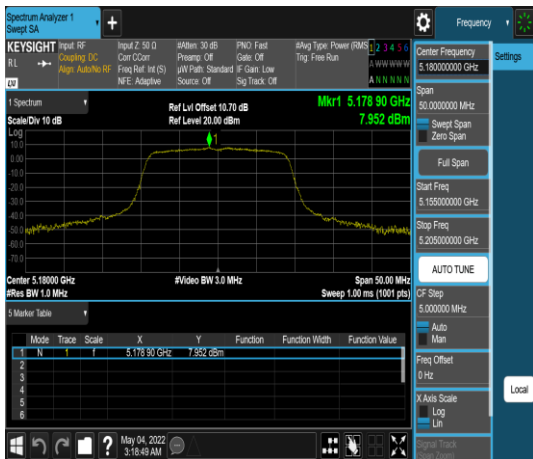

CH 5220 106/54

Report No.: TMWK2201000111KR

Report No.: TMWK2201000111KR

Report No.: TMWK2201000111KR

Report No.: TMWK2201000111KR

Report No.: TMWK2201000111KR

UNII-1 IEEE 802.11ac VHT20 mode- chain 1

CH 5180

CH 5220

CH 5240

Report No.: TMWK2201000111KR

UNII-1 IEEE 802.11ac VHT40 mode- chain 1

UNII-1 IEEE 802.11ac VHT80 mode- chain 1

Report No.: TMWK2201000111KR

Report No.: TMWK2201000111KR

CH 5220 52/40