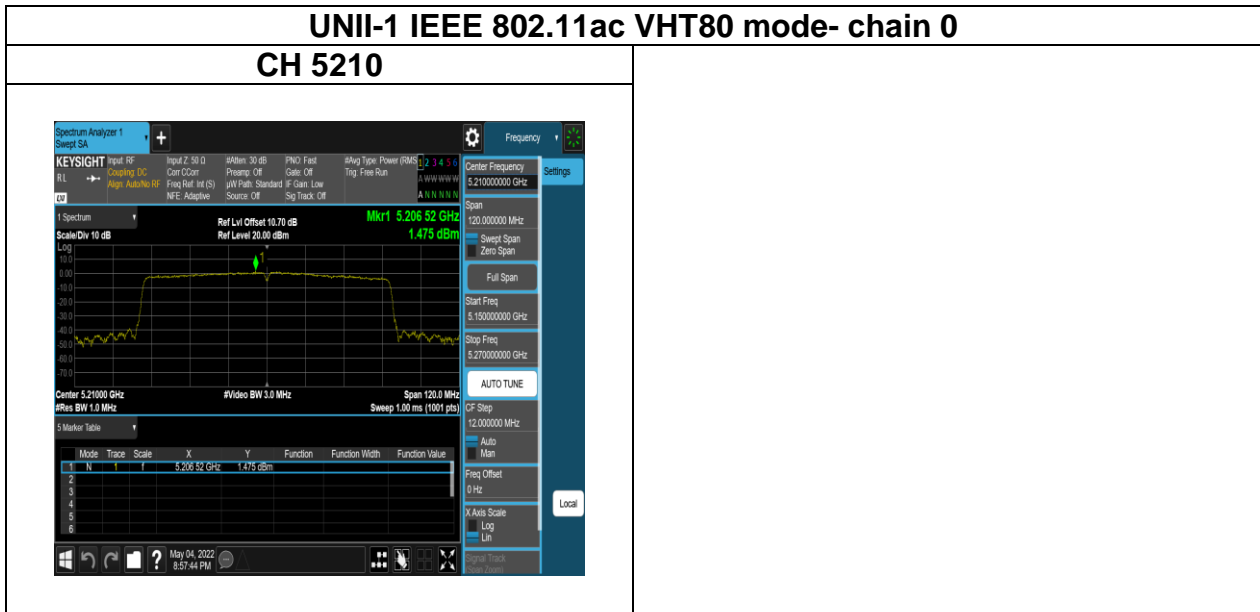

Report No.: TMWK2201000111KR