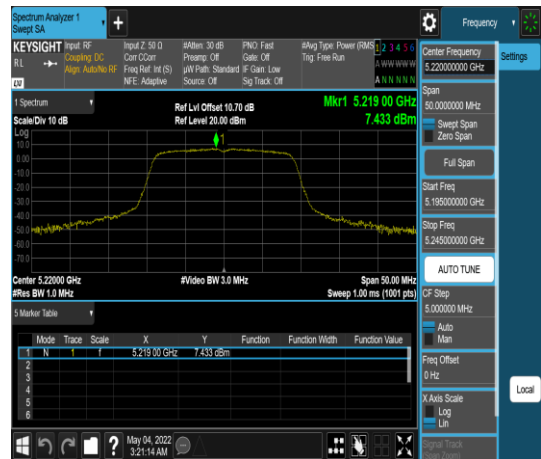

CH 5220 106/54

Report No.: TMWK2201000111KR

Report No.: TMWK2201000111KR

Report No.: TMWK2201000111KR

Report No.: TMWK2201000111KR

Report No.: TMWK2201000111KR

UNII-1 IEEE 802.11ac VHT20 mode- chain 1

CH 5180

CH 5220

CH 5240

Report No.: TMWK2201000111KR

UNII-1 IEEE 802.11ac VHT40 mode- chain 1

UNII-1 IEEE 802.11ac VHT80 mode- chain 1

Report No.: TMWK2201000111KR

Report No.: TMWK2201000111KR

CH 5220 52/40