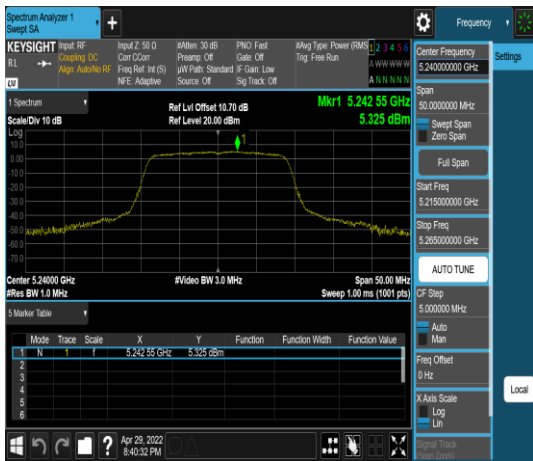

UNII-1 IEEE 802.11ac VHT20 mode- chain 0

CH 5180

CH 5220

CH 5240