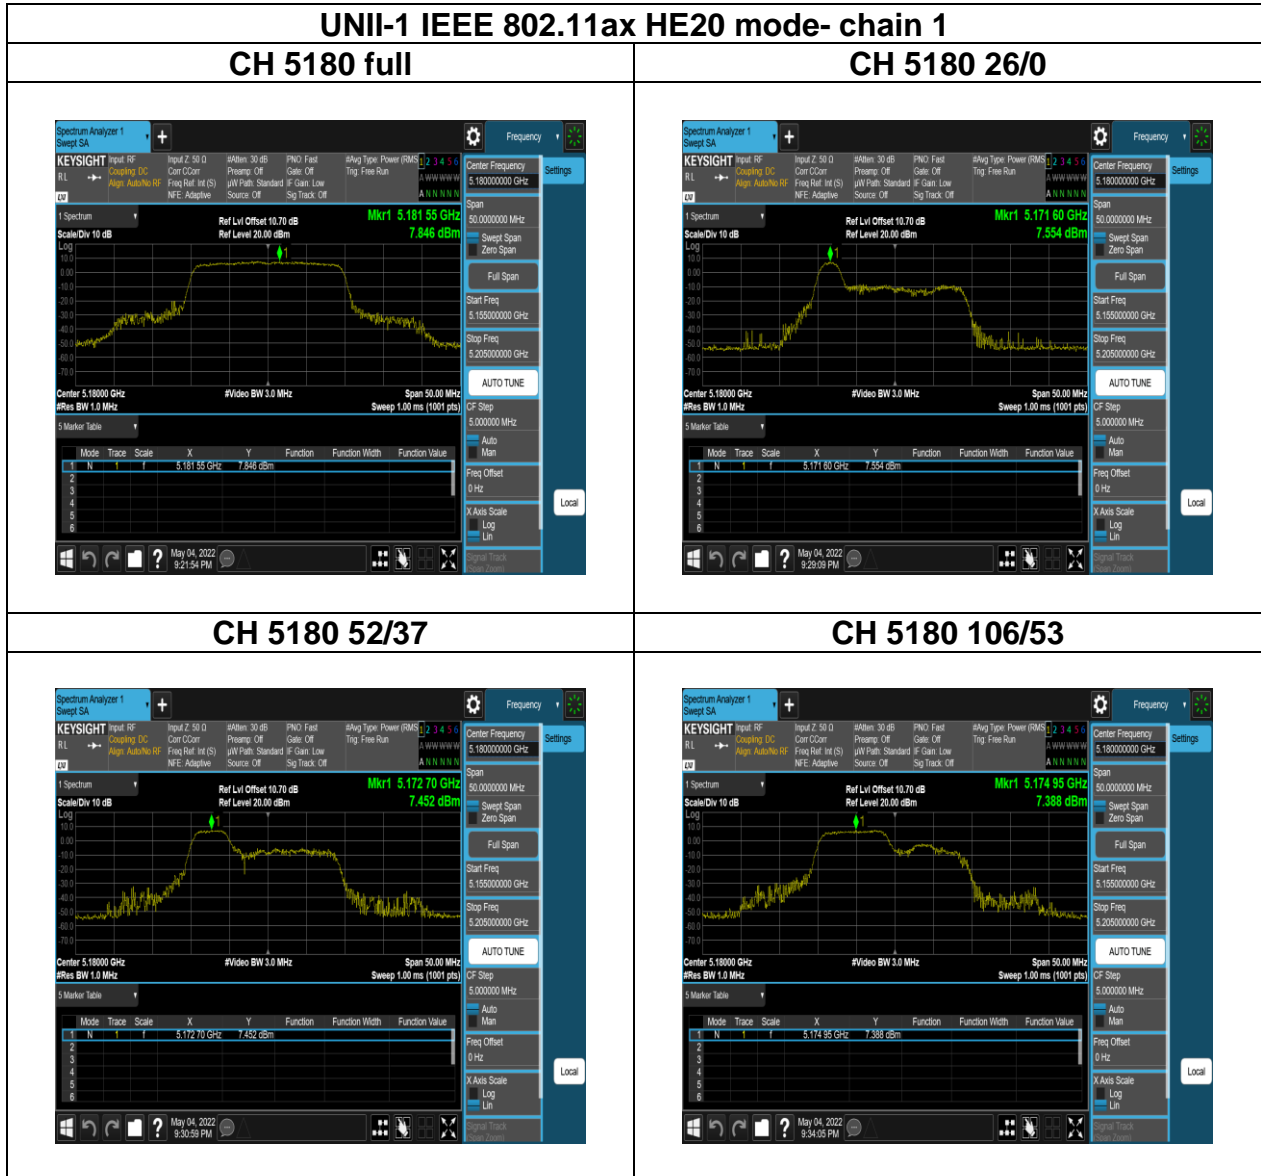

CH 5220

CH 5240

Report No.: TMWK2201000111KR

UNII-1 IEEE 802.11ac VHT40 mode- chain 1

UNII-1 IEEE 802.11ac VHT80 mode- chain 1

Report No.: TMWK2201000111KR

Report No.: TMWK2201000111KR

CH 5220 52/40