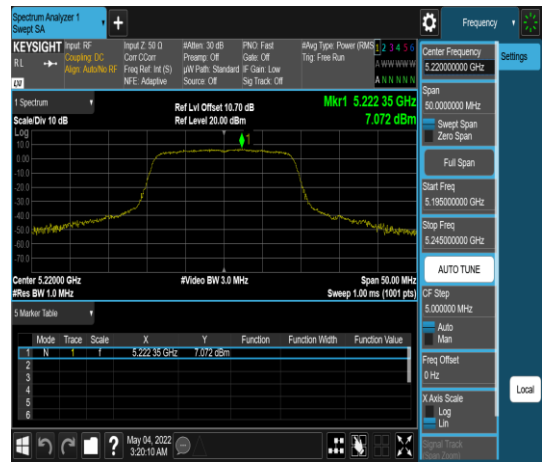

UNII-1 IEEE 802.11ac VHT20 mode- chain 0

CH 5180

CH 5220

CH 5240