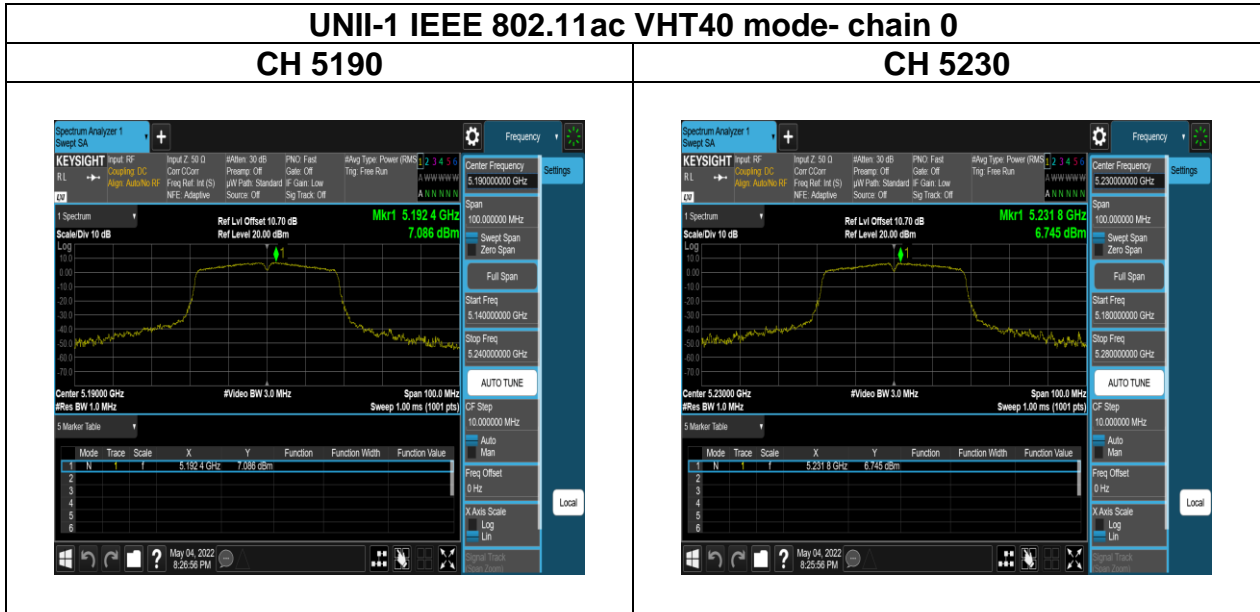

Report No.: TMWK2201000111KR