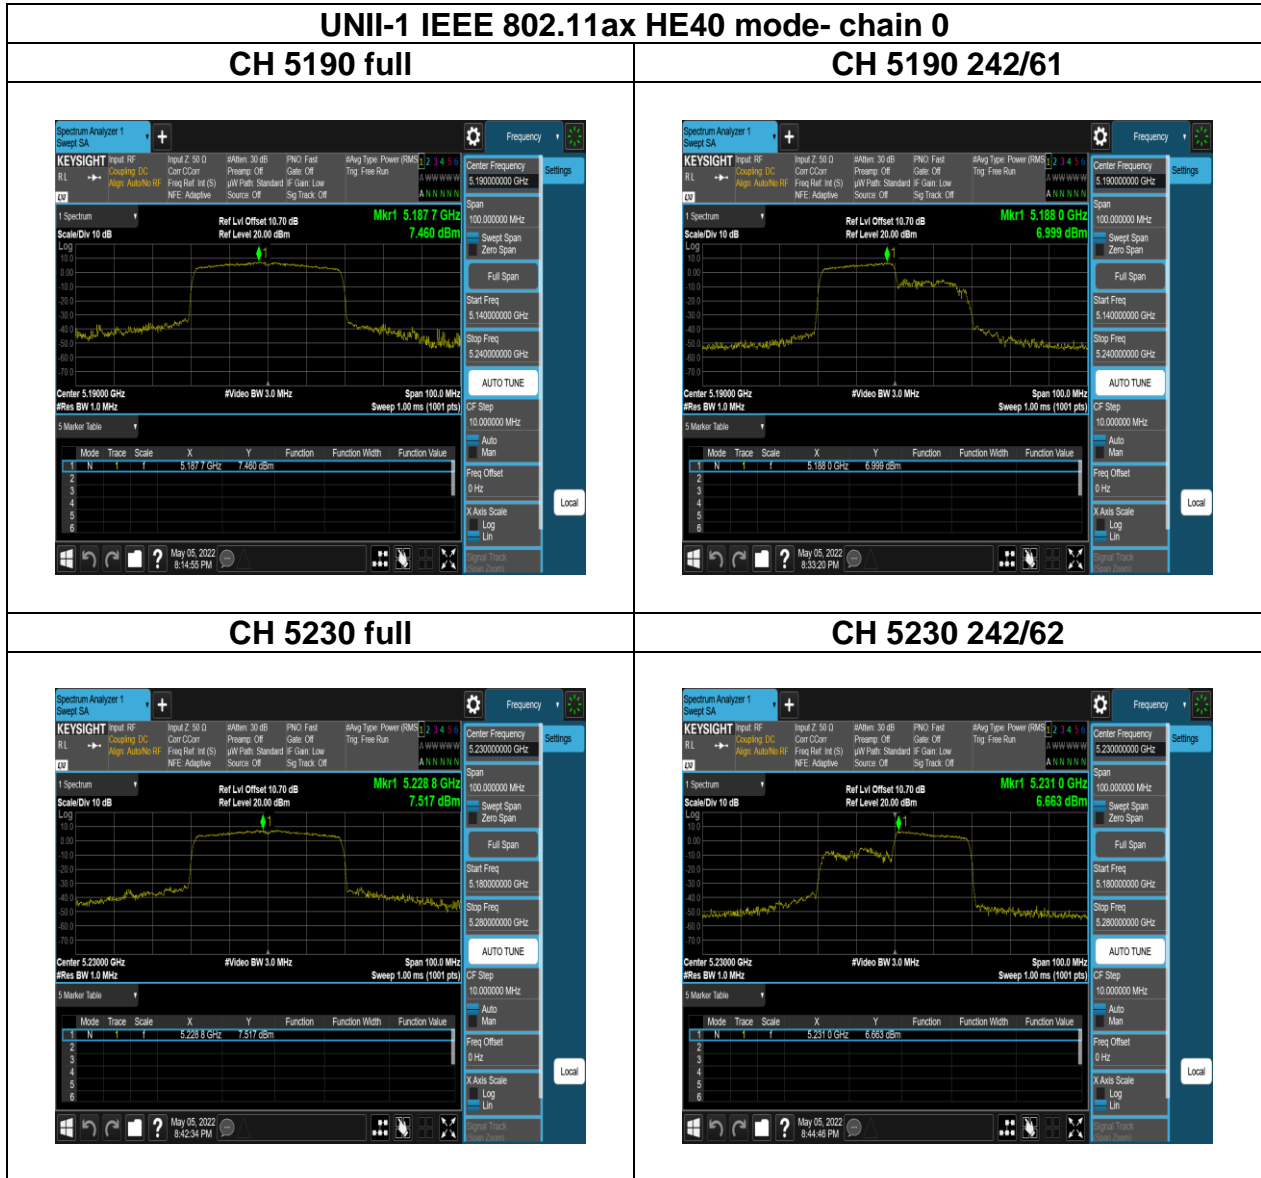

Report No.: TMWK2201000111KR

Report No.: TMWK2201000111KR

BFM OFF- Slave

UNII-1 IEEE 802.11a mode- chain 0

CH 5180

CH 5220

CH 5240

UNII-1 IEEE 802.11ac VHT20 mode- chain 0

CH 5180

CH 5220

CH 5240

Report No.: TMWK2201000111KR

Report No.: TMWK2201000111KR

Report No.: TMWK2201000111KR

CH 5220 52/40

CH 5220 106/53

CH 5220 106/54

Report No.: TMWK2201000111KR

Report No.: TMWK2201000111KR

Report No.: TMWK2201000111KR

Report No.: TMWK2201000111KR

Report No.: TMWK2201000111KR

UNII-1 IEEE 802.11ac VHT20 mode- chain 1

CH 5180