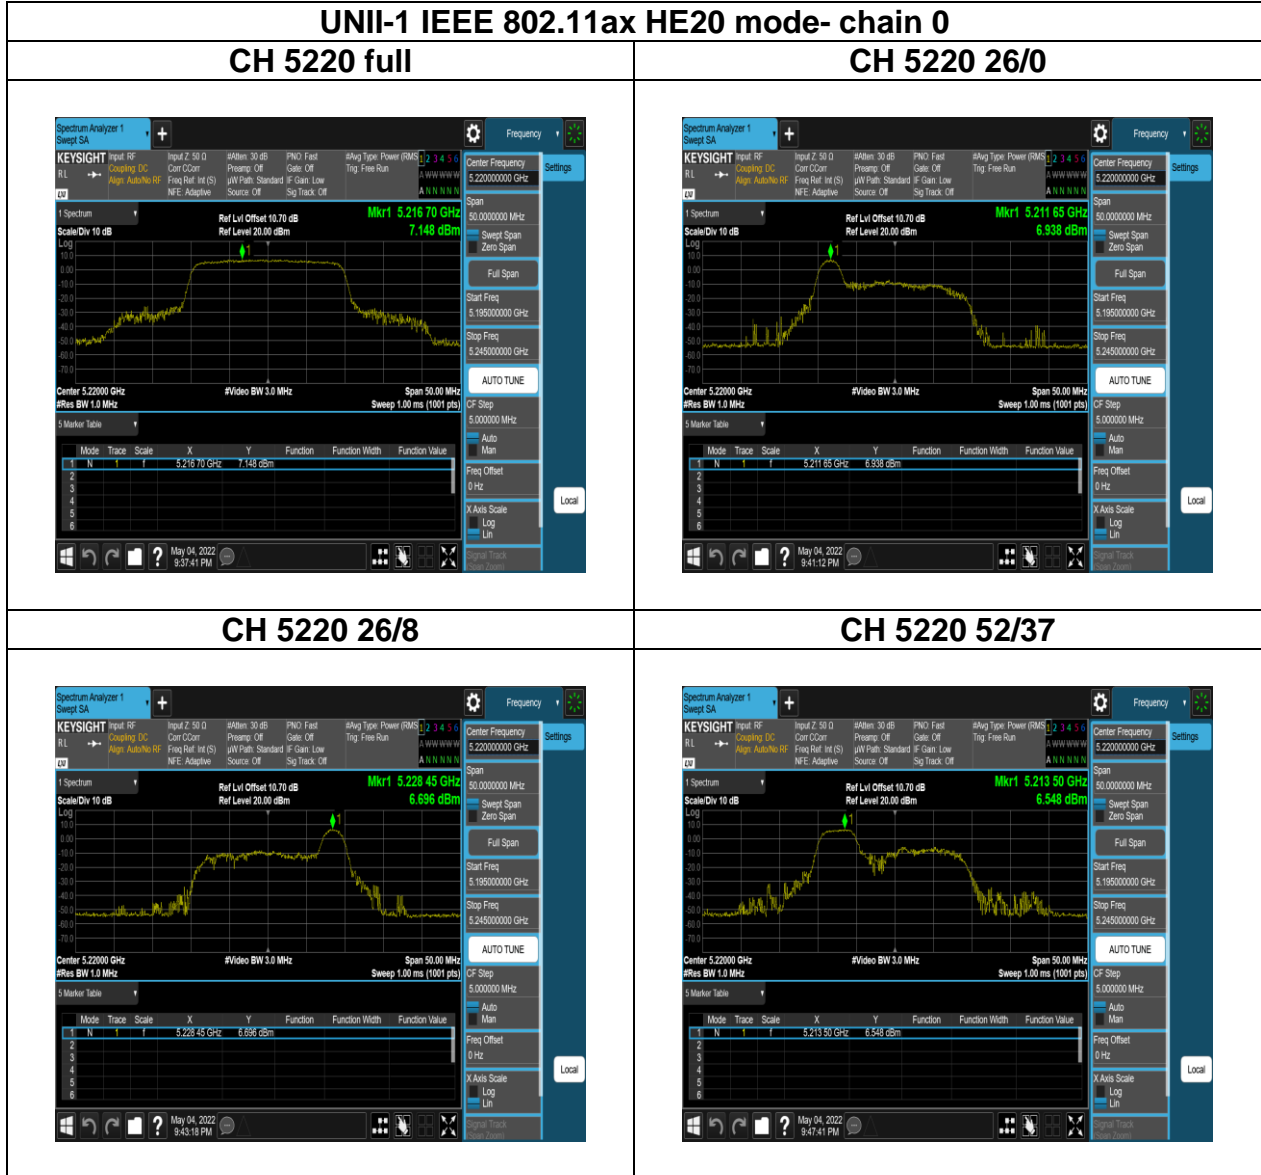

Report No.: TMWK2201000111KR

Report No.: TMWK2201000111KR

BFM OFF- Slave

UNII-1 IEEE 802.11a mode- chain 0

CH 5180

CH 5220

CH 5240

UNII-1 IEEE 802.11ac VHT20 mode- chain 0

CH 5180

CH 5220

CH 5240

Report No.: TMWK2201000111KR

Report No.: TMWK2201000111KR

Report No.: TMWK2201000111KR

CH 5220 52/40

CH 5220 106/53

CH 5220 106/54

Report No.: TMWK2201000111KR

Report No.: TMWK2201000111KR

Report No.: TMWK2201000111KR

Report No.: TMWK2201000111KR

Report No.: TMWK2201000111KR

UNII-1 IEEE 802.11ac VHT20 mode- chain 1

CH 5180