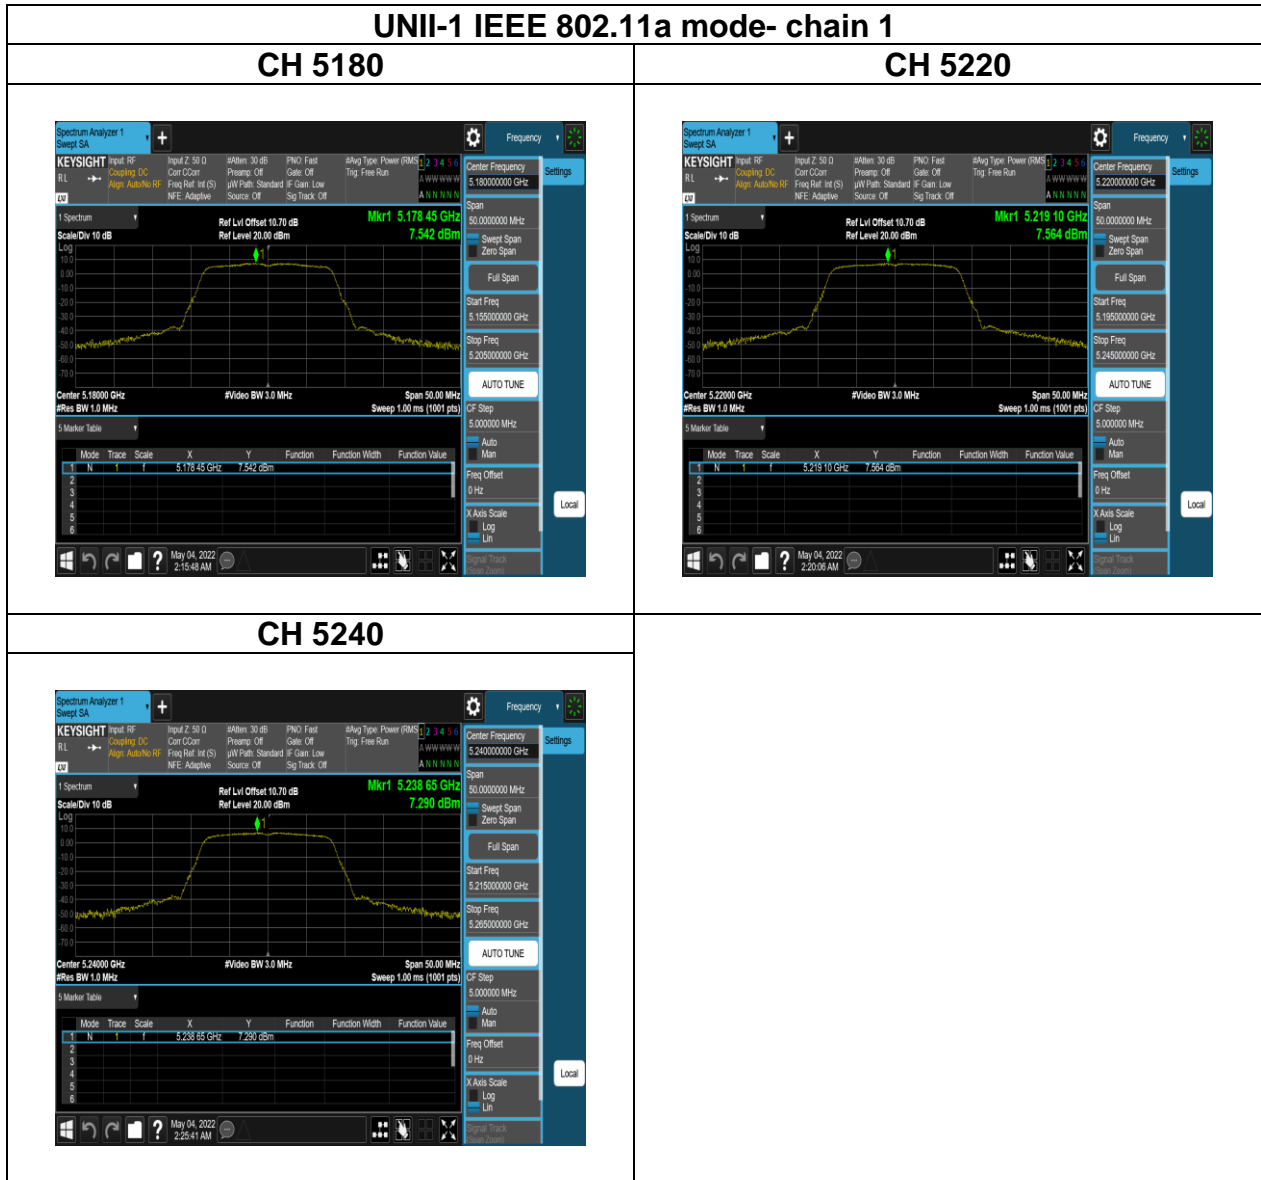

CH 5220 106/54

Report No.: TMWK2201000111KR

Report No.: TMWK2201000111KR

Report No.: TMWK2201000111KR

Report No.: TMWK2201000111KR

Report No.: TMWK2201000111KR

UNII-1 IEEE 802.11ac VHT20 mode- chain 1

CH 5180

CH 5220

CH 5240

Report No.: TMWK2201000111KR

UNII-1 IEEE 802.11ac VHT40 mode- chain 1

UNII-1 IEEE 802.11ac VHT80 mode- chain 1

Report No.: TMWK2201000111KR

Report No.: TMWK2201000111KR

CH 5220 52/40