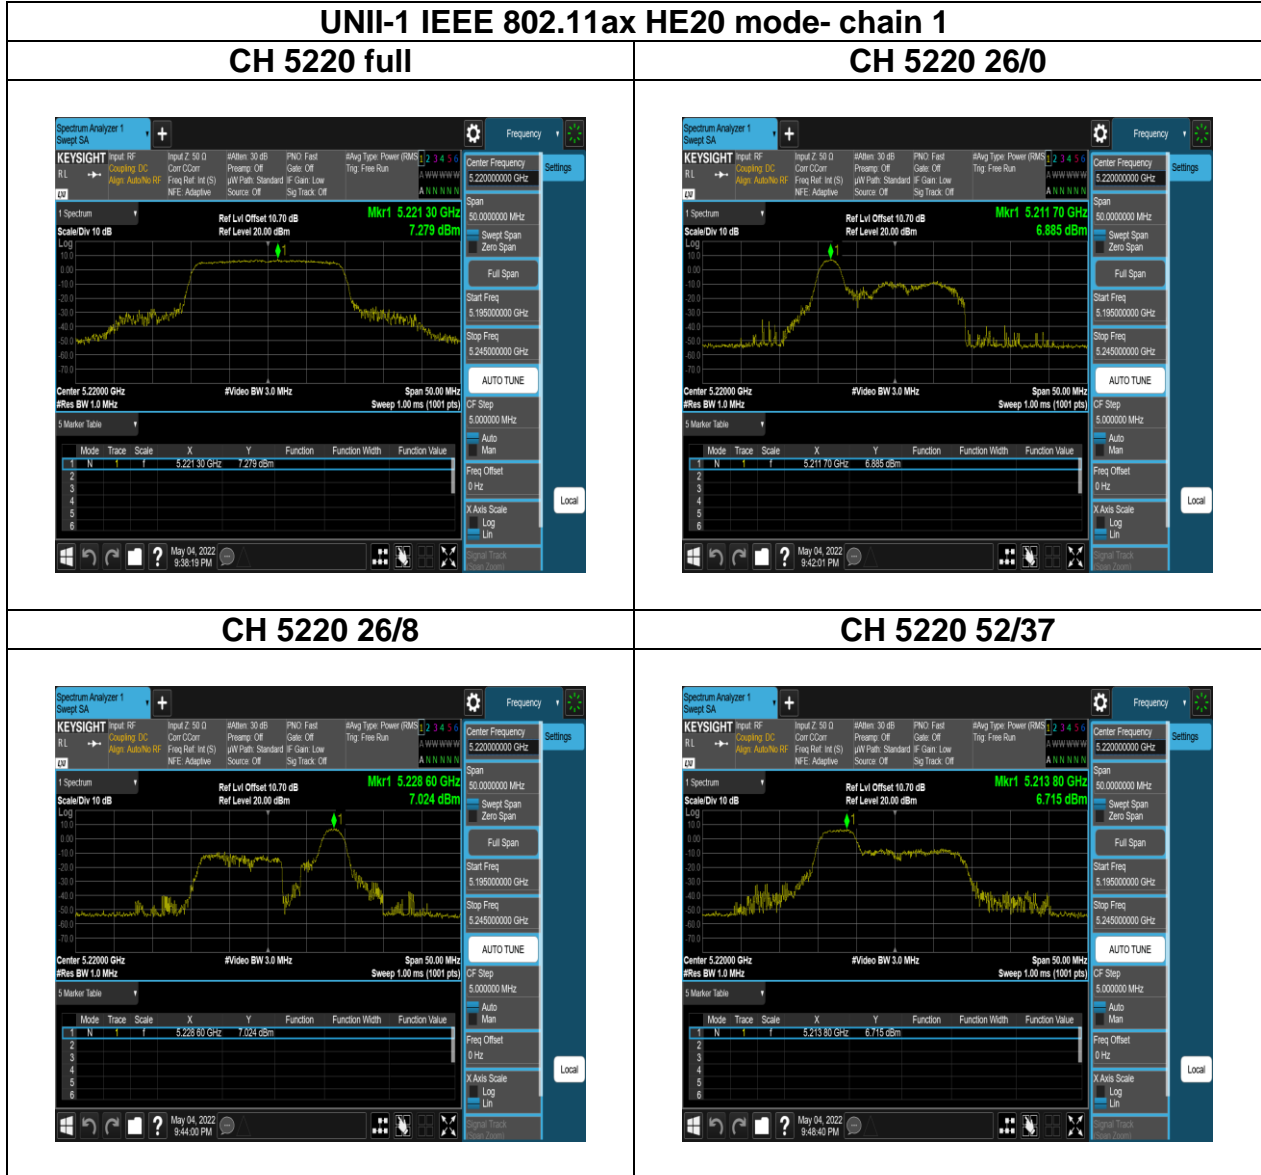

CH 5220

CH 5240

Report No.: TMWK2201000111KR

UNII-1 IEEE 802.11ac VHT40 mode- chain 1

UNII-1 IEEE 802.11ac VHT80 mode- chain 1

Report No.: TMWK2201000111KR

Report No.: TMWK2201000111KR

CH 5220 52/40