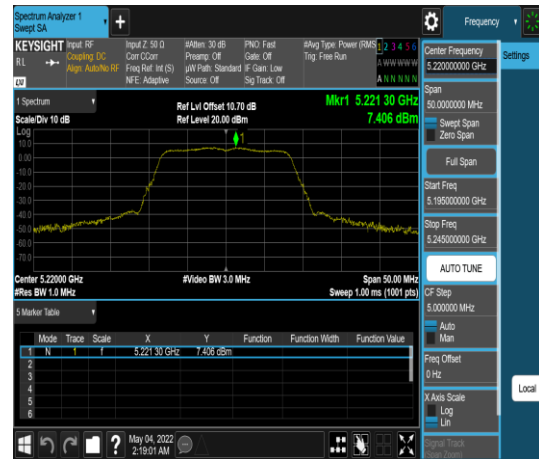

Report No.: TMWK2201000111KR

Report No.: TMWK2201000111KR

BFM OFF- Slave

UNII-1 IEEE 802.11a mode- chain 0

CH 5180

CH 5220

CH 5240

UNII-1 IEEE 802.11ac VHT20 mode- chain 0