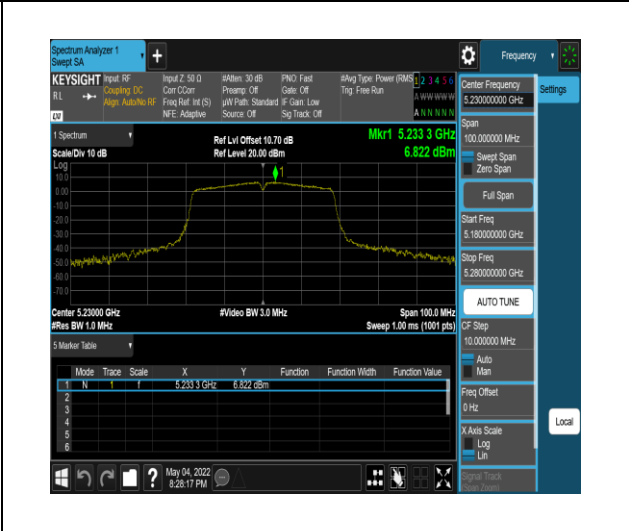

CH 5220

CH 5240

Report No.: TMWK2201000111KR

UNII-1 IEEE 802.11ac VHT40 mode- chain 1

UNII-1 IEEE 802.11ac VHT80 mode- chain 1

Report No.: TMWK2201000111KR

Report No.: TMWK2201000111KR

CH 5220 52/40