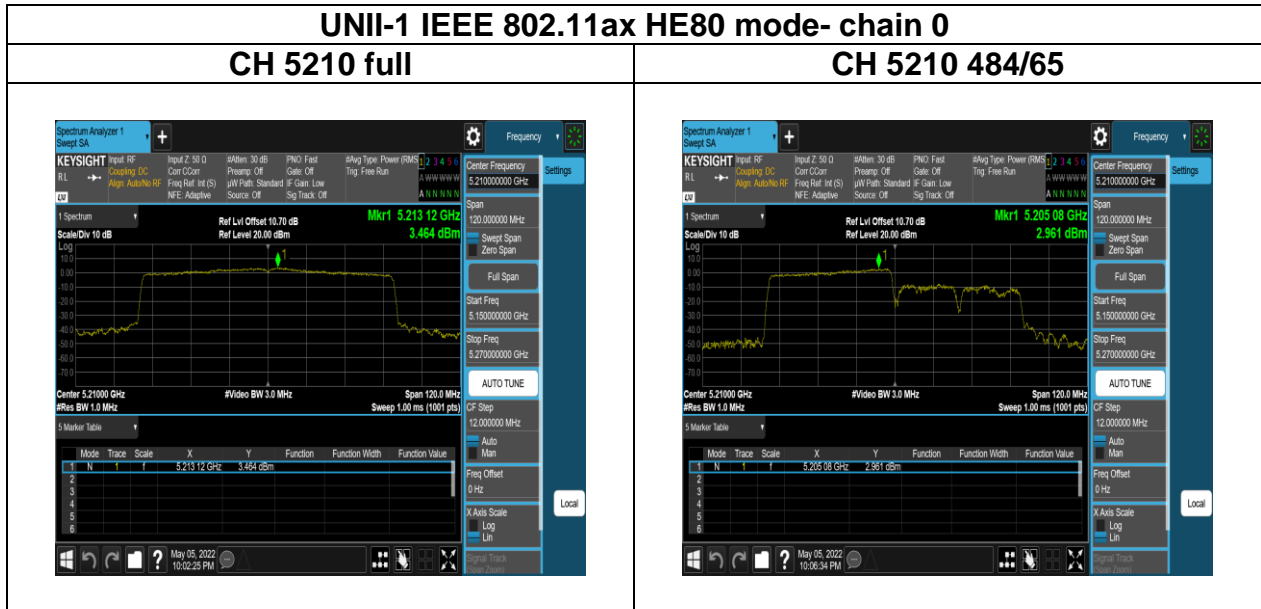

CH 5220 106/54

Report No.: TMWK2201000111KR

Report No.: TMWK2201000111KR

Report No.: TMWK2201000111KR

Report No.: TMWK2201000111KR

Report No.: TMWK2201000111KR

UNII-1 IEEE 802.11ac VHT20 mode- chain 1

CH 5180

CH 5220

CH 5240

Report No.: TMWK2201000111KR

UNII-1 IEEE 802.11ac VHT40 mode- chain 1

UNII-1 IEEE 802.11ac VHT80 mode- chain 1

Report No.: TMWK2201000111KR

Report No.: TMWK2201000111KR

CH 5220 52/40