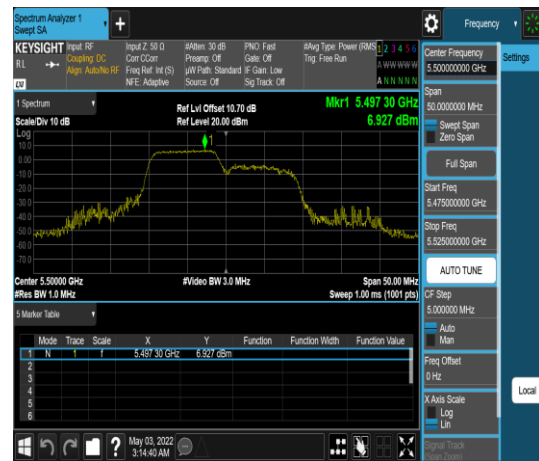

Report No.: TMWK2201000111KR

UNII-2c IEEE 802.11ax HE40 mode- chain 0

CH 5670 full

CH 5670 242/62

CH 5710 full

CH 5710 242/61

CH 5710 242/62

Report No.: TMWK2201000111KR

Report No.: TMWK2201000111KR

Report No.: TMWK2201000111KR

Report No.: TMWK2201000111KR

Report No.: TMWK2201000111KR

Report No.: TMWK2201000111KR

UNII-2c IEEE 802.11ax HE20 mode- chain 1

CH 5500 full

CH 5500 26/0

CH 5500 52/37

CH 5500 106/53

Report No.: TMWK2201000111KR

UNII-2c IEEE 802.11ax HE20 mode- chain 1

CH 5580 full

CH 5580 26/0

CH 5580 26/8

CH 5580 52/37