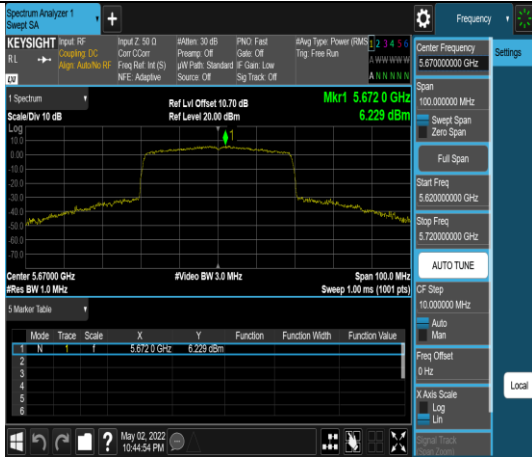

Report No.: TMWK2201000111KR

UNII-2c IEEE 802.11ax HE40 mode- chain 0

CH 5670 full

CH 5670 242/62

CH 5710 full

CH 5710 242/61

CH 5710 242/62

Report No.: TMWK2201000111KR

Report No.: TMWK2201000111KR

Report No.: TMWK2201000111KR

Report No.: TMWK2201000111KR

Report No.: TMWK2201000111KR

Report No.: TMWK2201000111KR

UNII-2c IEEE 802.11ax HE20 mode- chain 1

CH 5500 full

CH 5500 26/0

CH 5500 52/37

CH 5500 106/53

Report No.: TMWK2201000111KR

UNII-2c IEEE 802.11ax HE20 mode- chain 1

CH 5580 full

CH 5580 26/0

CH 5580 26/8

CH 5580 52/37