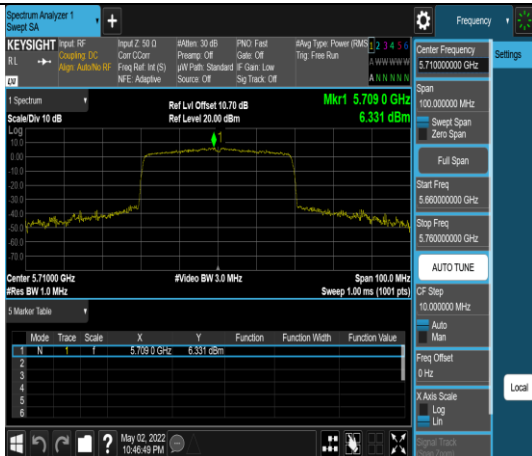

Report No.: TMWK2201000111KR

UNII-2c IEEE 802.11ax HE40 mode- chain 0

CH 5670 full

CH 5670 242/62

CH 5710 full

CH 5710 242/61

CH 5710 242/62

Report No.: TMWK2201000111KR

Report No.: TMWK2201000111KR

Report No.: TMWK2201000111KR

Report No.: TMWK2201000111KR

Report No.: TMWK2201000111KR

Report No.: TMWK2201000111KR

UNII-2c IEEE 802.11ax HE20 mode- chain 1

CH 5500 full

CH 5500 26/0

CH 5500 52/37

CH 5500 106/53

Report No.: TMWK2201000111KR

UNII-2c IEEE 802.11ax HE20 mode- chain 1

CH 5580 full

CH 5580 26/0

CH 5580 26/8

CH 5580 52/37