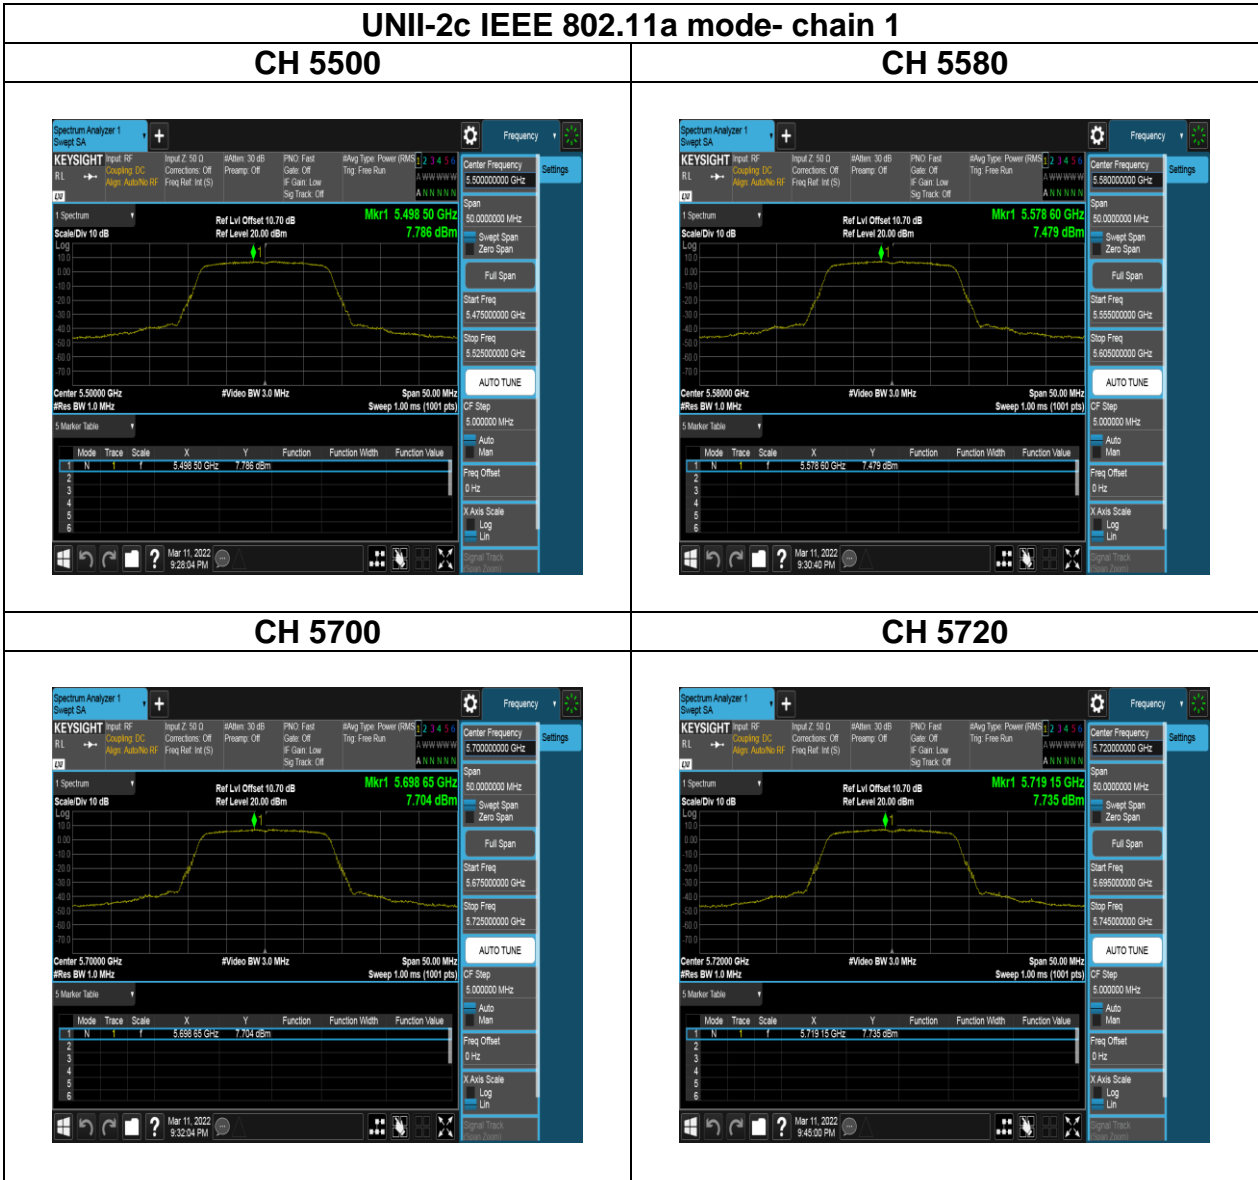

Report No.: TMWK2201000111KR

UNII-2c IEEE 802.11ax HE40 mode- chain 0

CH 5670 full

CH 5670 242/62

CH 5710 full

CH 5710 242/61

CH 5710 242/62

Report No.: TMWK2201000111KR

Report No.: TMWK2201000111KR

Report No.: TMWK2201000111KR

Report No.: TMWK2201000111KR

Report No.: TMWK2201000111KR

Report No.: TMWK2201000111KR

UNII-2c IEEE 802.11ax HE20 mode- chain 1

CH 5500 full

CH 5500 26/0

CH 5500 52/37

CH 5500 106/53

Report No.: TMWK2201000111KR

UNII-2c IEEE 802.11ax HE20 mode- chain 1

CH 5580 full

CH 5580 26/0

CH 5580 26/8

CH 5580 52/37