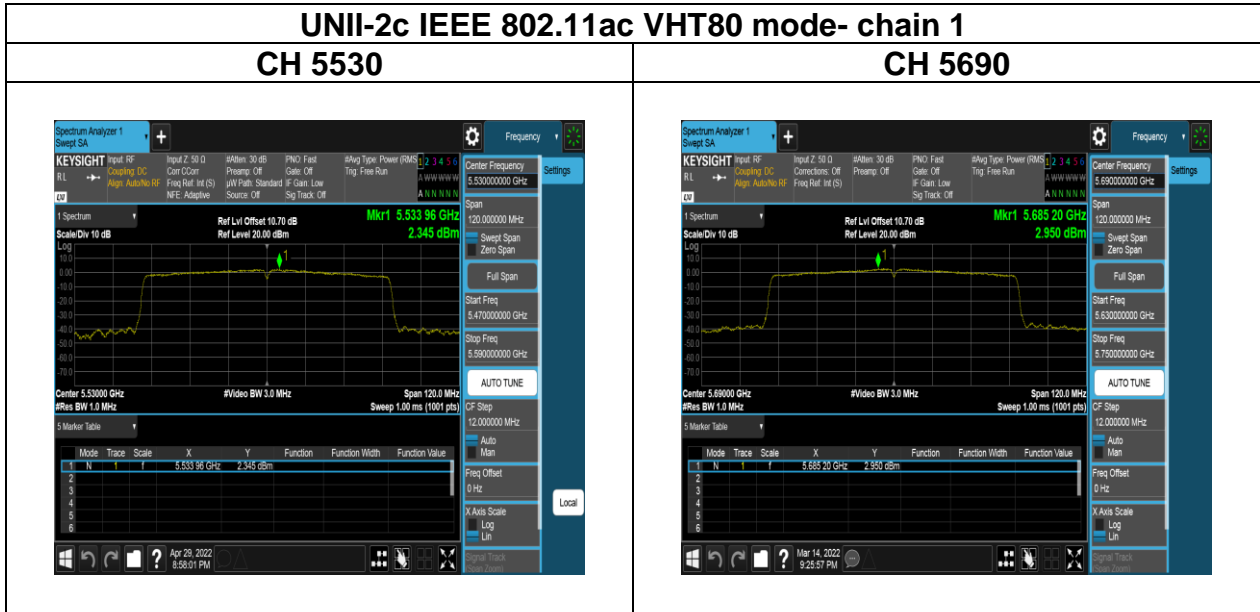

Report No.: TMWK2201000111KR

UNII-2c IEEE 802.11ax HE40 mode- chain 0

CH 5670 full

CH 5670 242/62

CH 5710 full

CH 5710 242/61

CH 5710 242/62

Report No.: TMWK2201000111KR

Report No.: TMWK2201000111KR

Report No.: TMWK2201000111KR

Report No.: TMWK2201000111KR

Report No.: TMWK2201000111KR

Report No.: TMWK2201000111KR

UNII-2c IEEE 802.11ax HE20 mode- chain 1

CH 5500 full

CH 5500 26/0

CH 5500 52/37

CH 5500 106/53

Report No.: TMWK2201000111KR

UNII-2c IEEE 802.11ax HE20 mode- chain 1

CH 5580 full

CH 5580 26/0

CH 5580 26/8

CH 5580 52/37

CH 5580 52/40

CH 5580 106/53

CH 5580 106/54

Report No.: TMWK2201000111KR

UNII-2c IEEE 802.11ax HE20 mode- chain 1

CH 5700 full

CH 5700 26/8

CH 5700 52/40