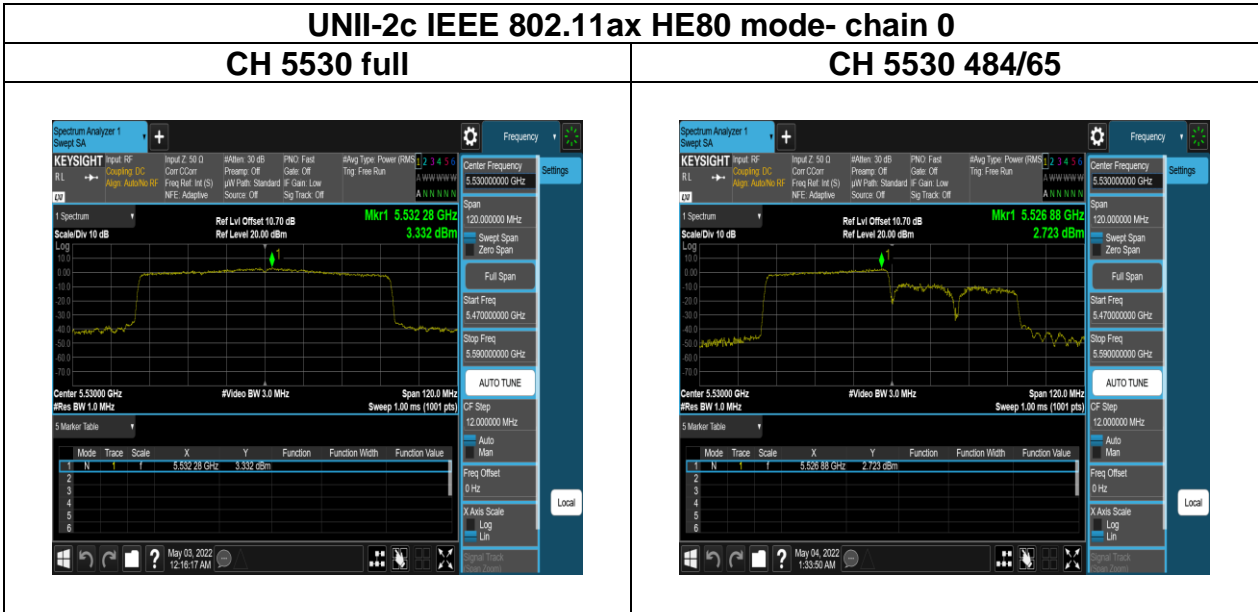

Report No.: TMWK2201000111KR

UNII-2c IEEE 802.11ax HE40 mode- chain 0

CH 5670 full

CH 5670 242/62

CH 5710 full

CH 5710 242/61

CH 5710 242/62

Report No.: TMWK2201000111KR

Report No.: TMWK2201000111KR

Report No.: TMWK2201000111KR

Report No.: TMWK2201000111KR

Report No.: TMWK2201000111KR

Report No.: TMWK2201000111KR

UNII-2c IEEE 802.11ax HE20 mode- chain 1

CH 5500 full

CH 5500 26/0

CH 5500 52/37

CH 5500 106/53

Report No.: TMWK2201000111KR

UNII-2c IEEE 802.11ax HE20 mode- chain 1

CH 5580 full

CH 5580 26/0

CH 5580 26/8

CH 5580 52/37