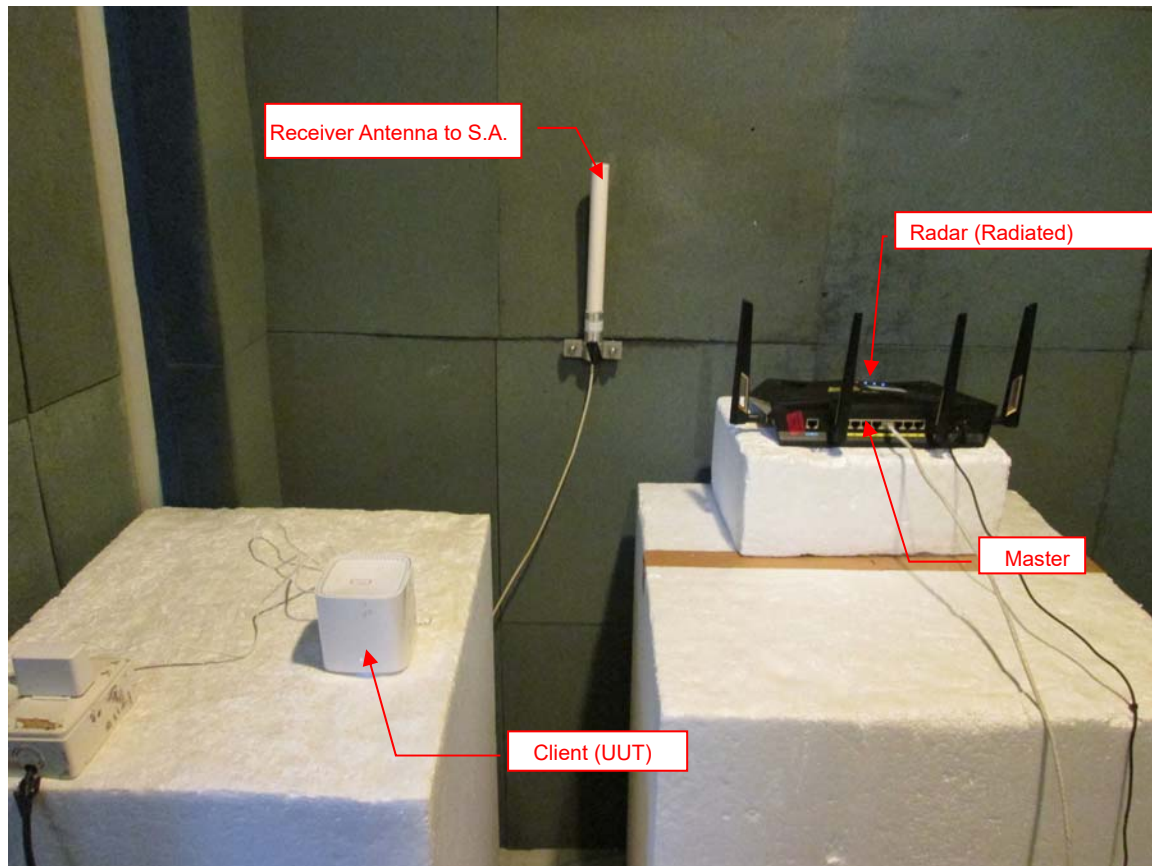

# RADIATED EMISSION TEST (Above 1GHz)

## DFS Test

Test results demonstrating Master links with Client on a test frequency.

For Master setup

For Slave without radar detection setup

---END---