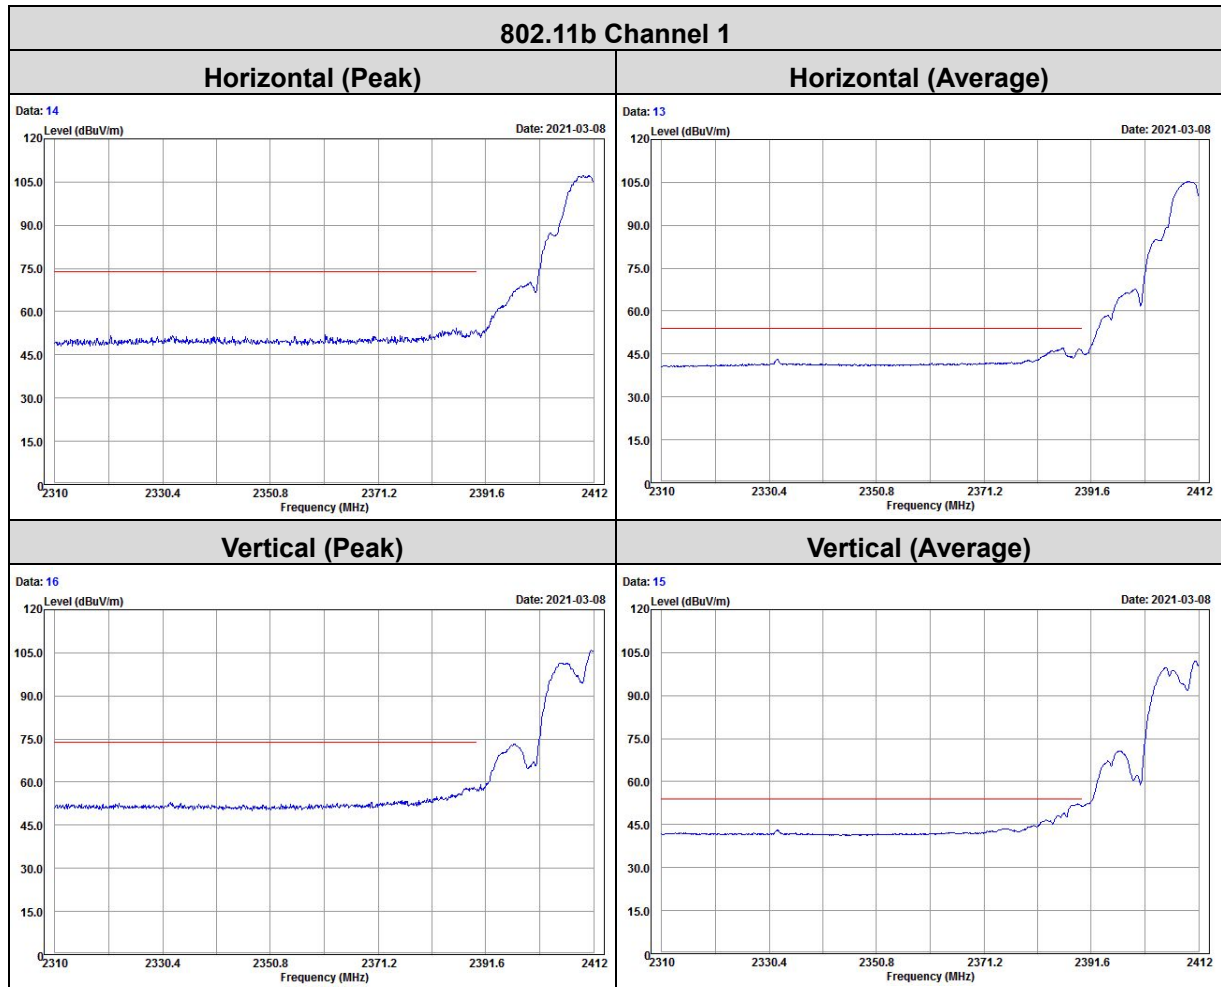

Annex A - Band Edge Measurement

802.11b Channel 6

Horizontal (Peak)

Horizontal (Average)

Vertical (Peak)

Vertical (Average)

802.11g Channel 1

Horizontal (Peak)

Horizontal (Average)

Vertical (Peak)

Vertical (Average)

802.11g Channel 6

Horizontal (Peak)

Horizontal (Average)

Vertical (Peak)

Vertical (Average)

802.11g Channel 11

Horizontal (Peak)

Horizontal (Average)

Vertical (Peak)

Vertical (Average)

802.11n (HT20) Channel 1

Horizontal (Peak)

Horizontal (Average)

Vertical (Peak)

Vertical (Average)

802.11n (HT20) Channel 6

Horizontal (Peak)

Horizontal (Average)

Vertical (Peak)

Vertical (Average)

802.11n (HT20) Channel 11