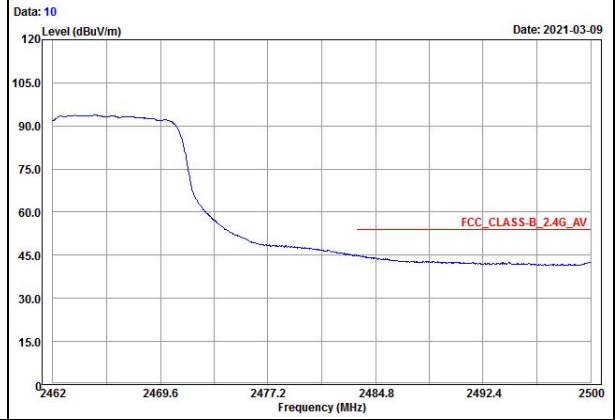

802.11g Channel 11

Horizontal (Peak)

Horizontal (Average)

Vertical (Peak)

Vertical (Average)

802.11n (HT20) Channel 1

Horizontal (Peak)

Horizontal (Average)

Vertical (Peak)

Vertical (Average)

802.11n (HT20) Channel 6

Horizontal (Peak)

Horizontal (Average)

Vertical (Peak)

Vertical (Average)

802.11n (HT20) Channel 11

Horizontal (Peak)

Horizontal (Average)

Vertical (Peak)

Vertical (Average)

802.11n (HT40) Channel 3

Horizontal (Peak)

Horizontal (Average)

Vertical (Peak)