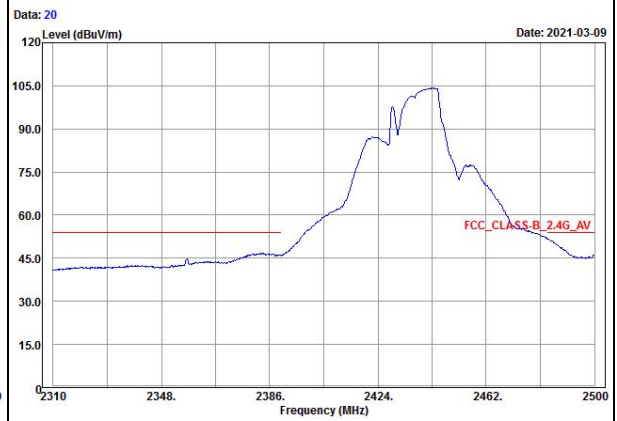

Annex A - Band Edge Measurement

802.11b Channel 6

Horizontal (Peak)

Horizontal (Average)

Vertical (Peak)

Vertical (Average)

802.11g Channel 1

Horizontal (Peak)

Horizontal (Average)

Vertical (Peak)

Vertical (Average)

802.11g Channel 6

Horizontal (Peak)

Horizontal (Average)

Vertical (Peak)

Vertical (Average)

802.11g Channel 11

Horizontal (Peak)

Horizontal (Average)

Vertical (Peak)

Vertical (Average)

802.11n (HT20) Channel 1

Horizontal (Peak)

Horizontal (Average)

Vertical (Peak)

Vertical (Average)

802.11n (HT20) Channel 6

Horizontal (Peak)

Horizontal (Average)

Vertical (Peak)

Vertical (Average)

802.11n (HT20) Channel 11