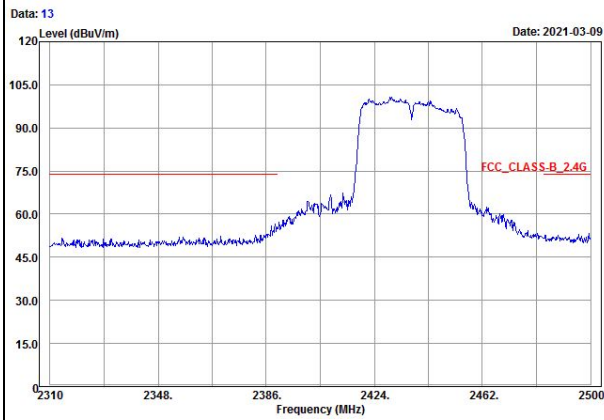

Vertical (Peak)

Vertical (Average)

802.11n (HT20) Channel 6

Horizontal (Peak)

Horizontal (Average)

Vertical (Peak)

Vertical (Average)

802.11n (HT20) Channel 11

Horizontal (Peak)

Horizontal (Average)

Vertical (Peak)

Vertical (Average)

802.11n (HT40) Channel 3

Horizontal (Peak)

Horizontal (Average)

Vertical (Peak)

Vertical (Average)

802.11n (HT40) Channel 6

Horizontal (Peak)

Horizontal (Average)

Vertical (Peak)

Vertical (Average)

802.11n (HT40) Channel 9

Horizontal (Peak)