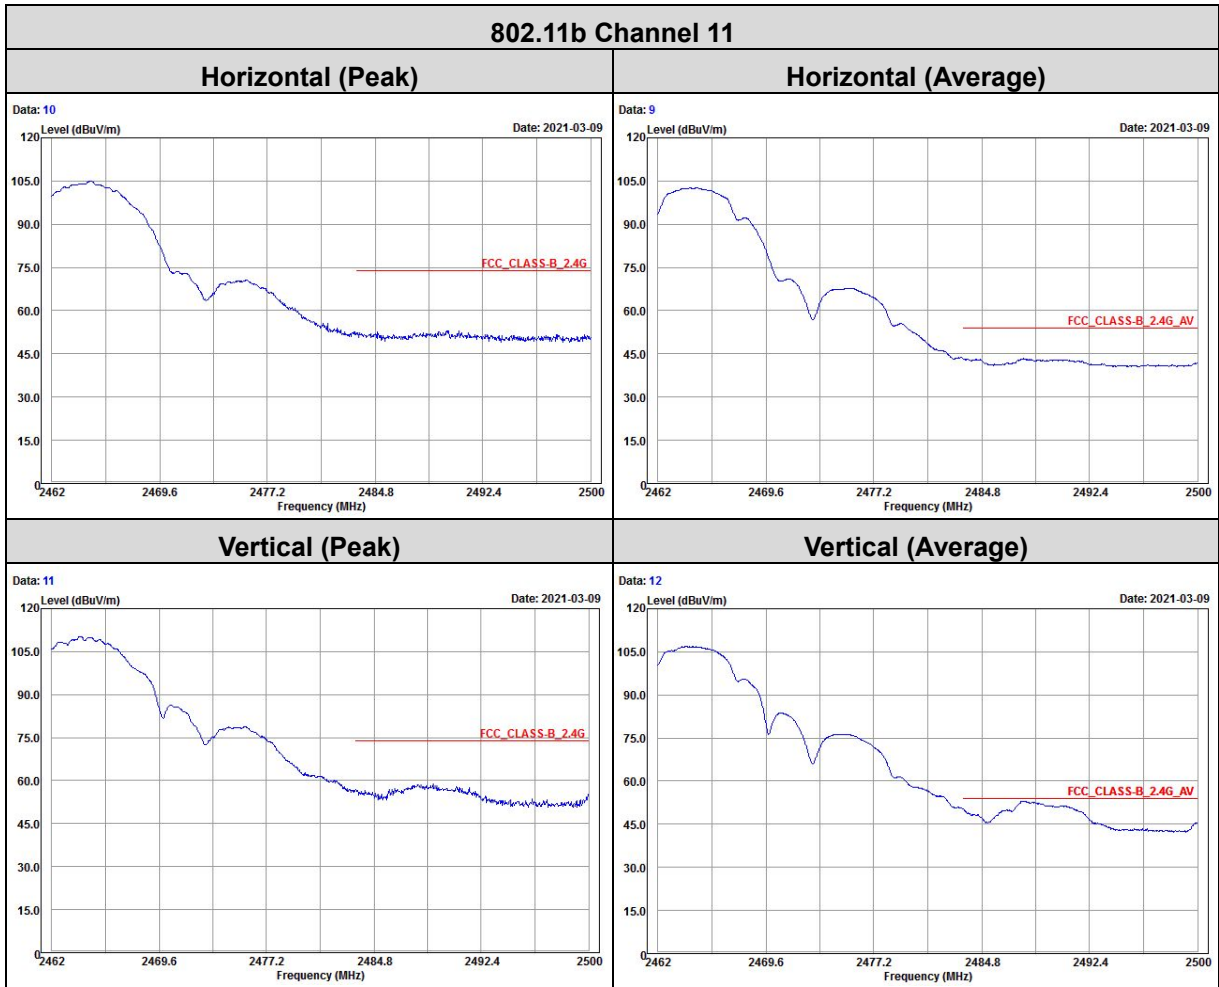

Annex A - Band Edge Measurement

802.11b Channel 6

Horizontal (Peak)

Horizontal (Average)

Vertical (Peak)

Vertical (Average)

802.11g Channel 1

Horizontal (Peak)

Horizontal (Average)

Vertical (Peak)

Vertical (Average)

802.11g Channel 6

Horizontal (Peak)

Horizontal (Average)

Vertical (Peak)

Vertical (Average)

802.11g Channel 11

Horizontal (Peak)

Horizontal (Average)

Vertical (Peak)

Vertical (Average)

802.11n (HT20) Channel 1

Horizontal (Peak)

Horizontal (Average)

Vertical (Peak)

Vertical (Average)

802.11n (HT20) Channel 6

Horizontal (Peak)

Horizontal (Average)

Vertical (Peak)

Vertical (Average)

802.11n (HT20) Channel 11