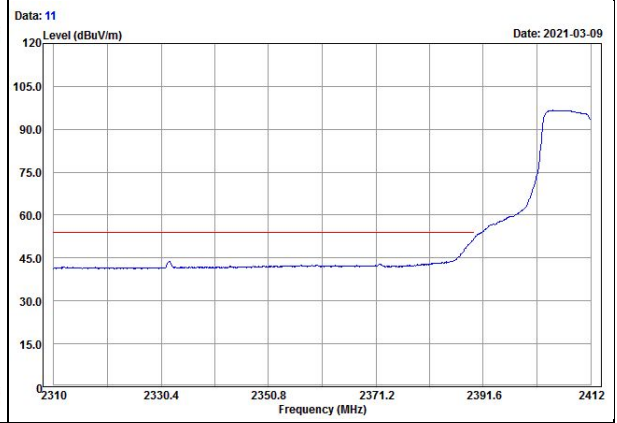

Horizontal (Average)

Vertical (Peak)

Vertical (Average)

802.11g Channel 6

Horizontal (Peak)

Horizontal (Average)

Vertical (Peak)

Vertical (Average)

802.11g Channel 11

Horizontal (Peak)

Horizontal (Average)

Vertical (Peak)

Vertical (Average)

802.11n (HT20) Channel 1

Horizontal (Peak)

Horizontal (Average)

Vertical (Peak)

Vertical (Average)

802.11n (HT20) Channel 6

Horizontal (Peak)

Horizontal (Average)

Vertical (Peak)

Vertical (Average)

802.11n (HT20) Channel 11