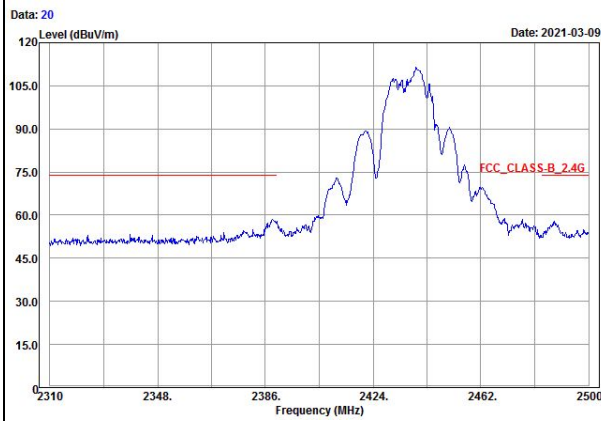

Annex A - Band Edge Measurement

802.11b Channel 6

Horizontal (Peak)

Horizontal (Average)

Vertical (Peak)

Vertical (Average)

802.11g Channel 1

Horizontal (Peak)

Horizontal (Average)

Vertical (Peak)

Vertical (Average)

802.11g Channel 6

Horizontal (Peak)

Horizontal (Average)

Vertical (Peak)

Vertical (Average)

802.11g Channel 11

Horizontal (Peak)

Horizontal (Average)

Vertical (Peak)

Vertical (Average)

802.11n (HT20) Channel 1

Horizontal (Peak)

Horizontal (Average)