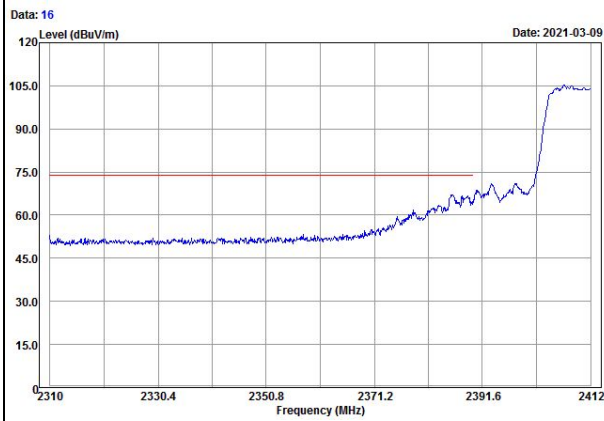

Vertical (Peak)

Vertical (Average)

802.11n (HT20) Channel 6

Horizontal (Peak)

Horizontal (Average)

Vertical (Peak)

Vertical (Average)

802.11n (HT20) Channel 11

Horizontal (Peak)

Horizontal (Average)

Vertical (Peak)

Vertical (Average)

802.11n (HT40) Channel 3

Horizontal (Peak)

Horizontal (Average)

Vertical (Peak)

Vertical (Average)

802.11n (HT40) Channel 6

Horizontal (Peak)

Horizontal (Average)

Vertical (Peak)

Vertical (Average)

802.11n (HT40) Channel 9

Horizontal (Peak)