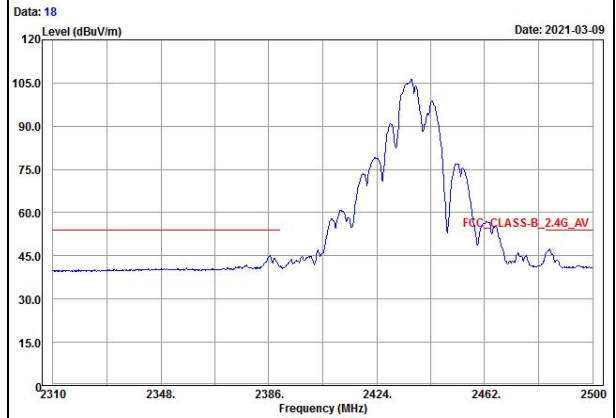

Annex A - Band Edge Measurement

802.11b Channel 6

Horizontal (Peak)

Horizontal (Average)

Vertical (Peak)

Vertical (Average)

802.11g Channel 1

Horizontal (Peak)

Horizontal (Average)

Vertical (Peak)

Vertical (Average)

802.11g Channel 6

Horizontal (Peak)

Horizontal (Average)

Vertical (Peak)

Vertical (Average)

802.11g Channel 11

Horizontal (Peak)

Horizontal (Average)

Vertical (Peak)

Vertical (Average)

802.11n (HT20) Channel 1

Horizontal (Peak)

Horizontal (Average)