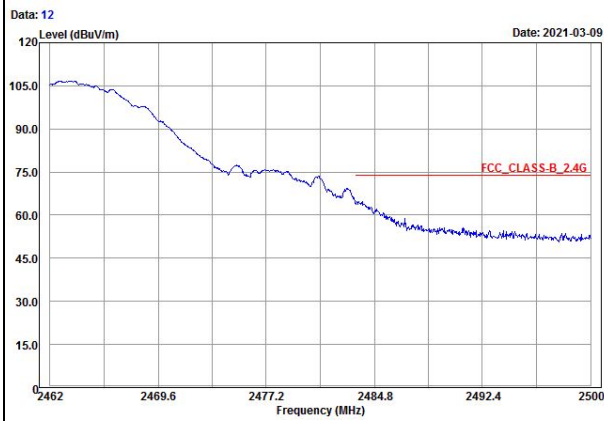

Annex A - Band Edge Measurement

802.11b Channel 6

Horizontal (Peak)

Horizontal (Average)

Vertical (Peak)

Vertical (Average)

802.11g Channel 1

Horizontal (Peak)

Horizontal (Average)

Vertical (Peak)

Vertical (Average)

802.11g Channel 6

Horizontal (Peak)

Horizontal (Average)

Vertical (Peak)

Vertical (Average)

802.11g Channel 11

Horizontal (Peak)

Horizontal (Average)

Vertical (Peak)

Vertical (Average)

802.11n (HT20) Channel 1

Horizontal (Peak)

Horizontal (Average)

Vertical (Peak)

Vertical (Average)

802.11n (HT20) Channel 6

Horizontal (Peak)

Horizontal (Average)

Vertical (Peak)

Vertical (Average)

802.11n (HT20) Channel 11