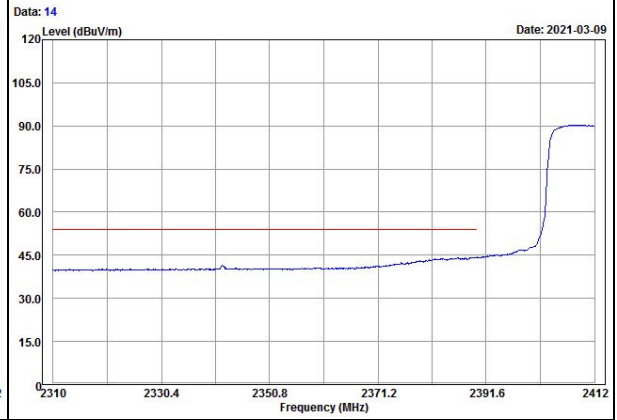

Vertical (Peak)

Vertical (Average)

802.11n (HT20) Channel 6

Horizontal (Peak)

Horizontal (Average)

Vertical (Peak)

Vertical (Average)

802.11n (HT20) Channel 11

Horizontal (Peak)

Horizontal (Average)

Vertical (Peak)

Vertical (Average)

802.11n (HT40) Channel 3

Horizontal (Peak)

Horizontal (Average)

Vertical (Peak)

Vertical (Average)

802.11n (HT40) Channel 6

Horizontal (Peak)

Horizontal (Average)

Vertical (Peak)

Vertical (Average)

802.11n (HT40) Channel 9

Horizontal (Peak)