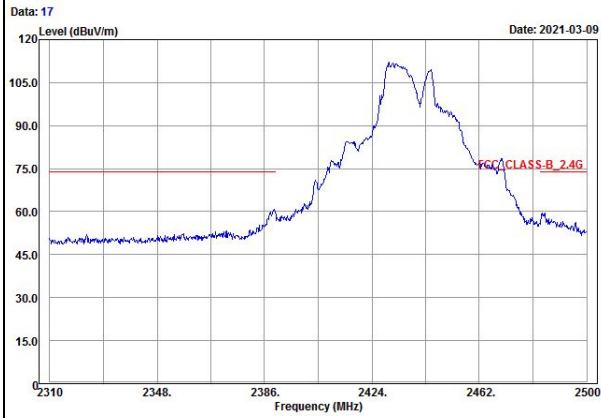

Annex A - Band Edge Measurement

802.11b Channel 6

Horizontal (Peak)

Horizontal (Average)

Vertical (Peak)

Vertical (Average)

802.11g Channel 1

Horizontal (Peak)

Horizontal (Average)

Vertical (Peak)

Vertical (Average)

802.11g Channel 6

Horizontal (Peak)

Horizontal (Average)

Vertical (Peak)

Vertical (Average)

802.11g Channel 11

Horizontal (Peak)

Horizontal (Average)

Vertical (Peak)

Vertical (Average)

802.11n (HT20) Channel 1

Horizontal (Peak)

Horizontal (Average)

Vertical (Peak)

Vertical (Average)

802.11n (HT20) Channel 6

Horizontal (Peak)

Horizontal (Average)

Vertical (Peak)

Vertical (Average)

802.11n (HT20) Channel 11