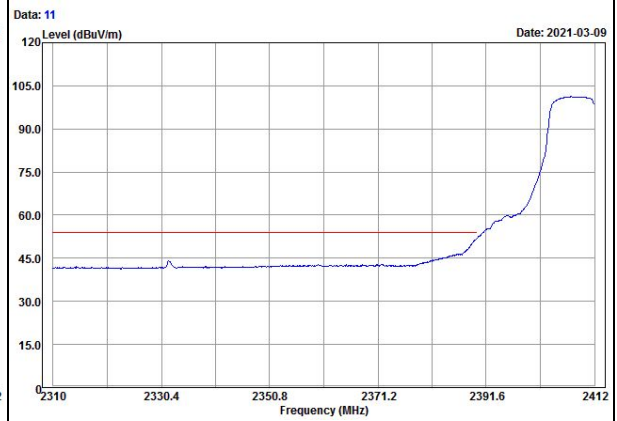

Annex A - Band Edge Measurement

802.11b Channel 6

Horizontal (Peak)

Horizontal (Average)

Vertical (Peak)

Vertical (Average)

802.11g Channel 1

Horizontal (Peak)

Horizontal (Average)

Vertical (Peak)

Vertical (Average)

802.11g Channel 6

Horizontal (Peak)

Horizontal (Average)

Vertical (Peak)

Vertical (Average)

802.11g Channel 11

Horizontal (Peak)

Horizontal (Average)

Vertical (Peak)

Vertical (Average)

802.11n (HT20) Channel 1

Horizontal (Peak)

Horizontal (Average)