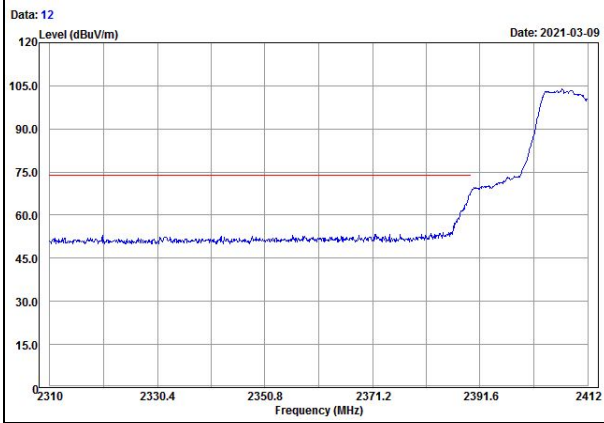

Horizontal (Average)

Vertical (Peak)

Vertical (Average)

802.11g Channel 6

Horizontal (Peak)

Horizontal (Average)

Vertical (Peak)

Vertical (Average)

802.11g Channel 11

Horizontal (Peak)

Horizontal (Average)

Vertical (Peak)

Vertical (Average)

802.11n (HT20) Channel 1

Horizontal (Peak)

Horizontal (Average)

Vertical (Peak)

Vertical (Average)

802.11n (HT20) Channel 6

Horizontal (Peak)

Horizontal (Average)

Vertical (Peak)

Vertical (Average)

802.11n (HT20) Channel 11