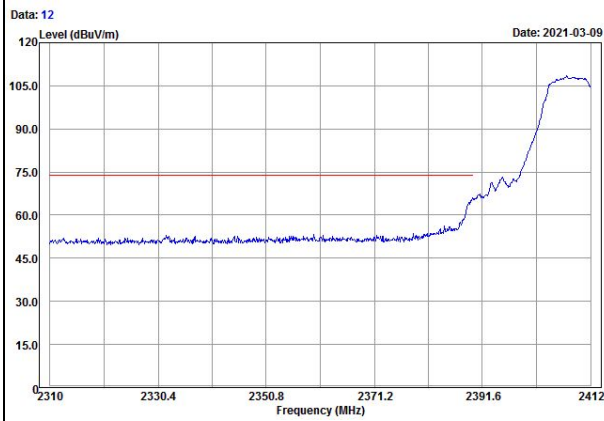

Annex A - Band Edge Measurement

802.11b Channel 6

Horizontal (Peak)

Horizontal (Average)

Vertical (Peak)

Vertical (Average)

802.11g Channel 1

Horizontal (Peak)

Horizontal (Average)

Vertical (Peak)

Vertical (Average)

802.11g Channel 6

Horizontal (Peak)

Horizontal (Average)

Vertical (Peak)

Vertical (Average)

802.11g Channel 11

Horizontal (Peak)

Horizontal (Average)

Vertical (Peak)

Vertical (Average)

802.11n (HT20) Channel 1

Horizontal (Peak)

Horizontal (Average)