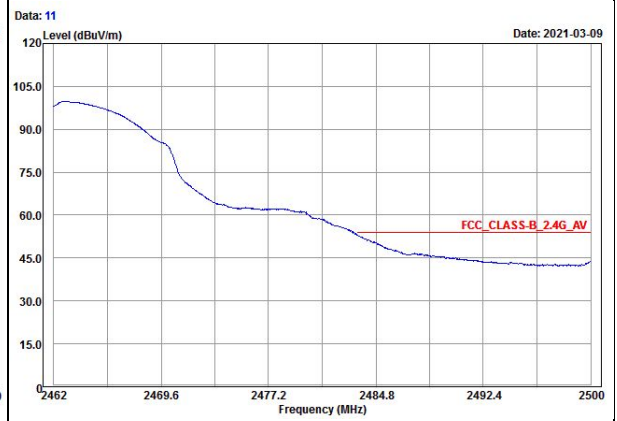

Annex A - Band Edge Measurement

802.11b Channel 6

Horizontal (Peak)

Horizontal (Average)

Vertical (Peak)

Vertical (Average)

802.11g Channel 1

Horizontal (Peak)

Horizontal (Average)

Vertical (Peak)

Vertical (Average)

802.11g Channel 6

Horizontal (Peak)

Horizontal (Average)

Vertical (Peak)

Vertical (Average)

802.11g Channel 11

Horizontal (Peak)

Horizontal (Average)

Vertical (Peak)

Vertical (Average)

802.11n (HT20) Channel 1

Horizontal (Peak)

Horizontal (Average)

Vertical (Peak)

Vertical (Average)

802.11n (HT20) Channel 6

Horizontal (Peak)

Horizontal (Average)

Vertical (Peak)

Vertical (Average)

802.11n (HT20) Channel 11