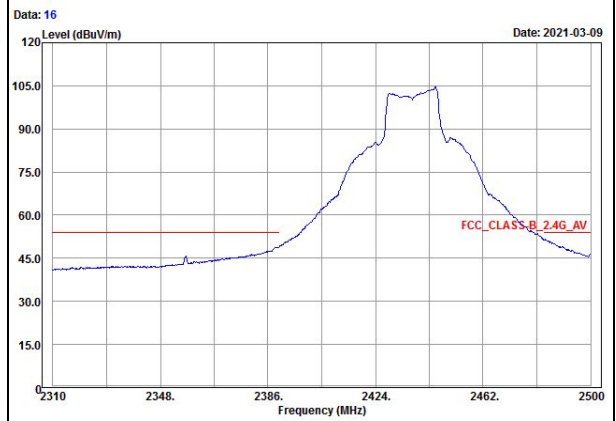

802.11g Channel 11

Horizontal (Peak)

Horizontal (Average)

Vertical (Peak)

Vertical (Average)

802.11n (HT20) Channel 1

Horizontal (Peak)

Horizontal (Average)

Vertical (Peak)

Vertical (Average)

802.11n (HT20) Channel 6

Horizontal (Peak)

Horizontal (Average)

Vertical (Peak)

Vertical (Average)

802.11n (HT20) Channel 11

Horizontal (Peak)

Horizontal (Average)

Vertical (Peak)

Vertical (Average)

802.11n (HT40) Channel 3

Horizontal (Peak)

Horizontal (Average)

Vertical (Peak)