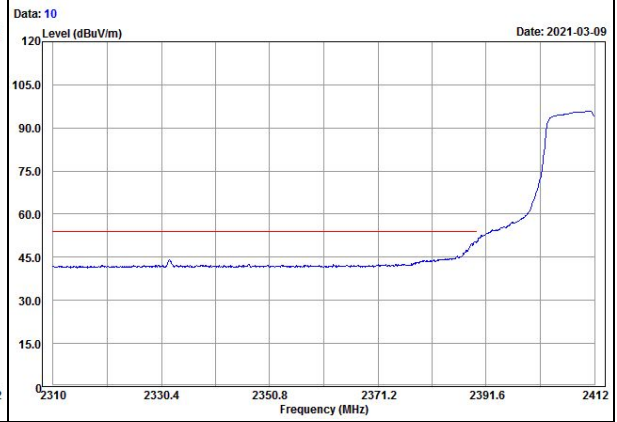

Annex A - Band Edge Measurement

802.11b Channel 6

Horizontal (Peak)

Horizontal (Average)

Vertical (Peak)

Vertical (Average)

802.11g Channel 1

Horizontal (Peak)

Horizontal (Average)

Vertical (Peak)

Vertical (Average)

802.11g Channel 6

Horizontal (Peak)

Horizontal (Average)

Vertical (Peak)

Vertical (Average)

802.11g Channel 11

Horizontal (Peak)

Horizontal (Average)

Vertical (Peak)

Vertical (Average)

802.11n (HT20) Channel 1

Horizontal (Peak)

Horizontal (Average)

Vertical (Peak)

Vertical (Average)

802.11n (HT20) Channel 6

Horizontal (Peak)

Horizontal (Average)

Vertical (Peak)

Vertical (Average)

802.11n (HT20) Channel 11