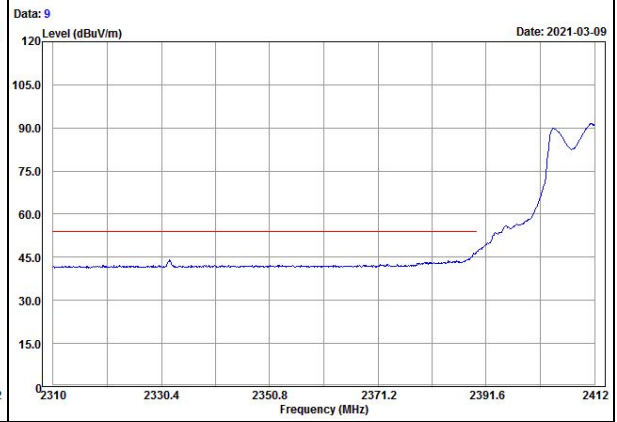

Annex A - Band Edge Measurement

802.11b Channel 6

Horizontal (Peak)

Horizontal (Average)

Vertical (Peak)

Vertical (Average)

802.11g Channel 1

Horizontal (Peak)

Horizontal (Average)

Vertical (Peak)

Vertical (Average)

802.11g Channel 6

Horizontal (Peak)

Horizontal (Average)

Vertical (Peak)

Vertical (Average)

802.11g Channel 11

Horizontal (Peak)

Horizontal (Average)

Vertical (Peak)

Vertical (Average)

802.11n (HT20) Channel 1

Horizontal (Peak)

Horizontal (Average)