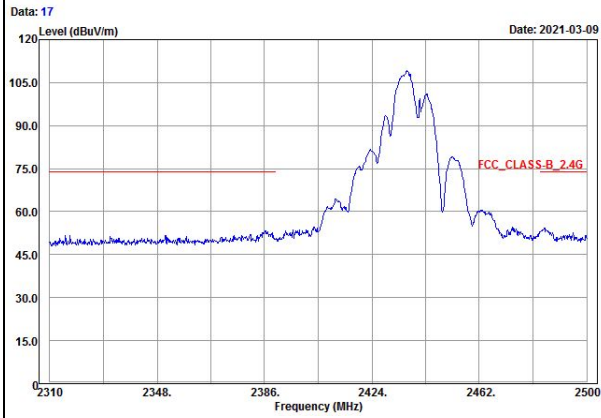

Annex A - Band Edge Measurement

802.11b Channel 6

Horizontal (Peak)

Horizontal (Average)

Vertical (Peak)

Vertical (Average)

802.11g Channel 1

Horizontal (Peak)

Horizontal (Average)

Vertical (Peak)

Vertical (Average)

802.11g Channel 6

Horizontal (Peak)

Horizontal (Average)

Vertical (Peak)

Vertical (Average)

802.11g Channel 11

Horizontal (Peak)

Horizontal (Average)

Vertical (Peak)

Vertical (Average)

802.11n (HT20) Channel 1

Horizontal (Peak)

Horizontal (Average)