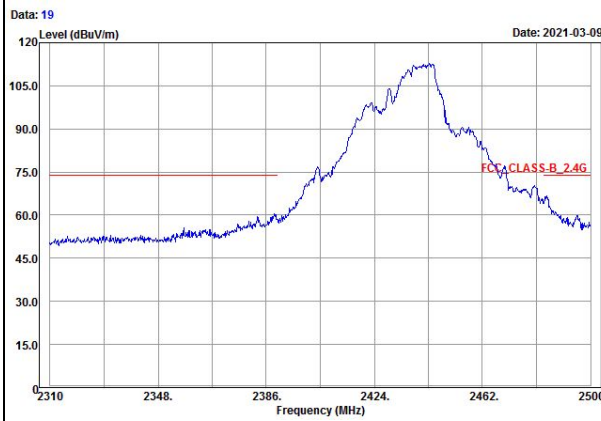

Annex A - Band Edge Measurement

802.11b Channel 6

Horizontal (Peak)

Horizontal (Average)

Vertical (Peak)

Vertical (Average)

802.11g Channel 1

Horizontal (Peak)

Horizontal (Average)

Vertical (Peak)

Vertical (Average)

802.11g Channel 6

Horizontal (Peak)

Horizontal (Average)

Vertical (Peak)

Vertical (Average)

802.11g Channel 11

Horizontal (Peak)

Horizontal (Average)

Vertical (Peak)

Vertical (Average)

802.11n (HT20) Channel 1

Horizontal (Peak)

Horizontal (Average)

Vertical (Peak)

Vertical (Average)

802.11n (HT20) Channel 6

Horizontal (Peak)

Horizontal (Average)

Vertical (Peak)

Vertical (Average)

802.11n (HT20) Channel 11