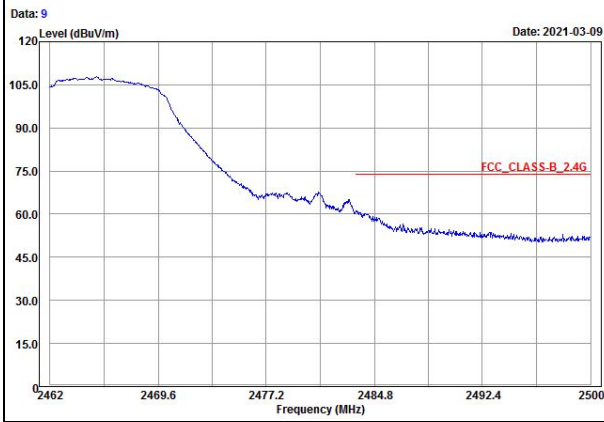

Annex A - Band Edge Measurement

802.11b Channel 6

Horizontal (Peak)

Horizontal (Average)

Vertical (Peak)

Vertical (Average)

802.11g Channel 1

Horizontal (Peak)

Horizontal (Average)

Vertical (Peak)

Vertical (Average)

802.11g Channel 6

Horizontal (Peak)

Horizontal (Average)

Vertical (Peak)

Vertical (Average)

802.11g Channel 11

Horizontal (Peak)

Horizontal (Average)

Vertical (Peak)

Vertical (Average)

802.11n (HT20) Channel 1

Horizontal (Peak)

Horizontal (Average)

Vertical (Peak)

Vertical (Average)

802.11n (HT20) Channel 6

Horizontal (Peak)

Horizontal (Average)

Vertical (Peak)

Vertical (Average)

802.11n (HT20) Channel 11