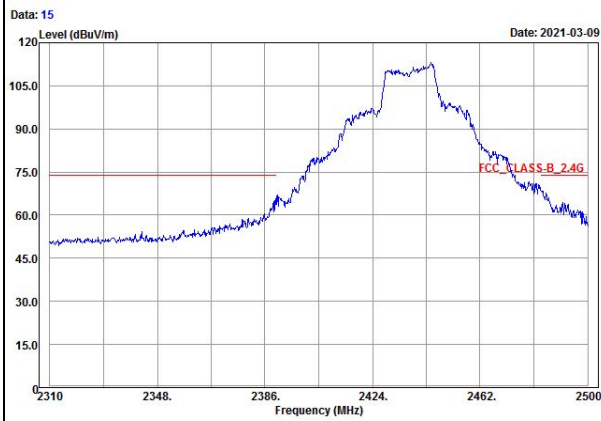

802.11g Channel 11

Horizontal (Peak)

Horizontal (Average)

Vertical (Peak)

Vertical (Average)

802.11n (HT20) Channel 1

Horizontal (Peak)

Horizontal (Average)

Vertical (Peak)

Vertical (Average)

802.11n (HT20) Channel 6

Horizontal (Peak)

Horizontal (Average)

Vertical (Peak)

Vertical (Average)

802.11n (HT20) Channel 11

Horizontal (Peak)

Horizontal (Average)

Vertical (Peak)

Vertical (Average)

802.11n (HT40) Channel 3

Horizontal (Peak)

Horizontal (Average)

Vertical (Peak)