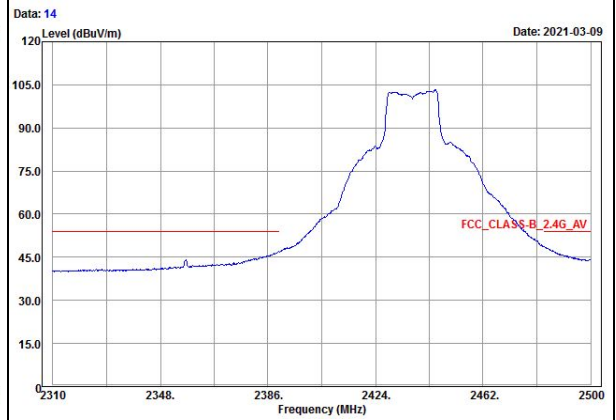

802.11g Channel 11

Horizontal (Peak)

Horizontal (Average)

Vertical (Peak)

Vertical (Average)

802.11n (HT20) Channel 1

Horizontal (Peak)

Horizontal (Average)

Vertical (Peak)

Vertical (Average)

802.11n (HT20) Channel 6

Horizontal (Peak)

Horizontal (Average)

Vertical (Peak)

Vertical (Average)

802.11n (HT20) Channel 11

Horizontal (Peak)

Horizontal (Average)

Vertical (Peak)

Vertical (Average)

802.11n (HT40) Channel 3

Horizontal (Peak)

Horizontal (Average)

Vertical (Peak)