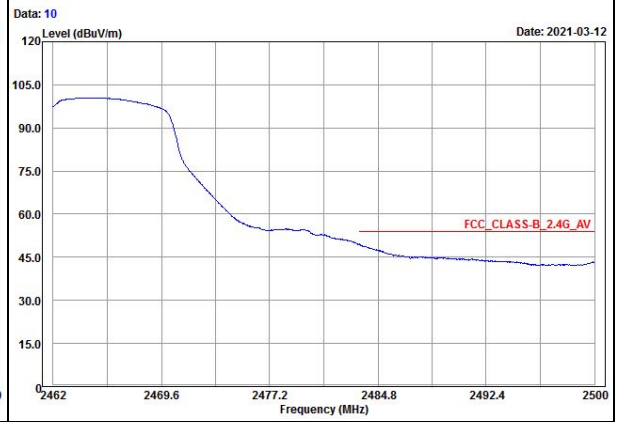

Annex A - Band Edge Measurement

802.11b Channel 6

Horizontal (Peak)

Horizontal (Average)

Vertical (Peak)

Vertical (Average)

802.11g Channel 1

Horizontal (Peak)

Horizontal (Average)

Vertical (Peak)

Vertical (Average)

802.11g Channel 6

Horizontal (Peak)

Horizontal (Average)

Vertical (Peak)

Vertical (Average)

802.11g Channel 11

Horizontal (Peak)

Horizontal (Average)

Vertical (Peak)

Vertical (Average)

802.11n (HT20) Channel 1

Horizontal (Peak)

Horizontal (Average)

Vertical (Peak)

Vertical (Average)

802.11n (HT20) Channel 6

Horizontal (Peak)

Horizontal (Average)

Vertical (Peak)

Vertical (Average)

802.11n (HT20) Channel 11