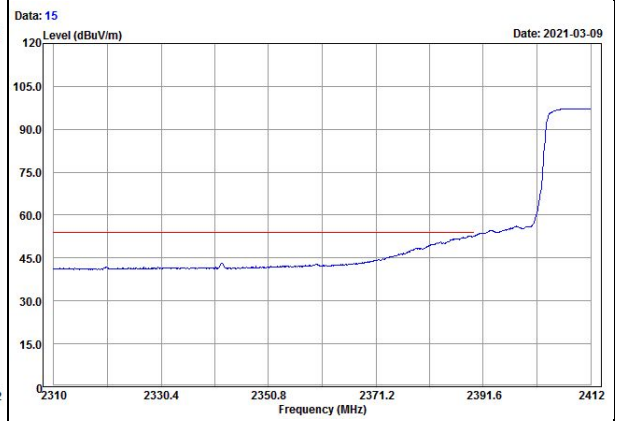

Vertical (Peak)

Vertical (Average)

802.11n (HT20) Channel 6

Horizontal (Peak)

Horizontal (Average)

Vertical (Peak)

Vertical (Average)

802.11n (HT20) Channel 11

Horizontal (Peak)

Horizontal (Average)

Vertical (Peak)

Vertical (Average)

802.11n (HT40) Channel 3

Horizontal (Peak)

Horizontal (Average)

Vertical (Peak)

Vertical (Average)

802.11n (HT40) Channel 6

Horizontal (Peak)

Horizontal (Average)

Vertical (Peak)

Vertical (Average)

802.11n (HT40) Channel 9

Horizontal (Peak)