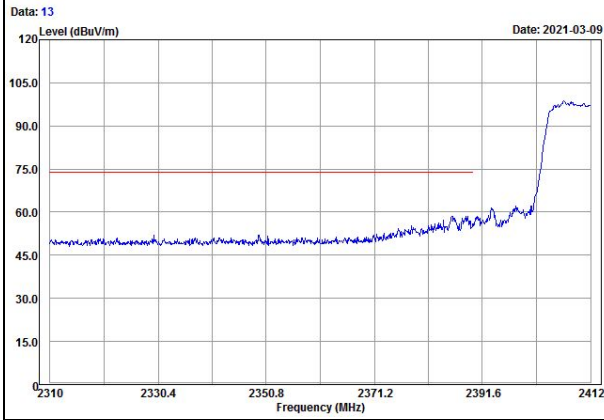

Vertical (Peak)

Vertical (Average)

802.11n (HT20) Channel 6

Horizontal (Peak)

Horizontal (Average)

Vertical (Peak)

Vertical (Average)

802.11n (HT20) Channel 11

Horizontal (Peak)

Horizontal (Average)

Vertical (Peak)

Vertical (Average)

802.11n (HT40) Channel 3

Horizontal (Peak)

Horizontal (Average)

Vertical (Peak)

Vertical (Average)

802.11n (HT40) Channel 6

Horizontal (Peak)

Horizontal (Average)

Vertical (Peak)

Vertical (Average)

802.11n (HT40) Channel 9

Horizontal (Peak)