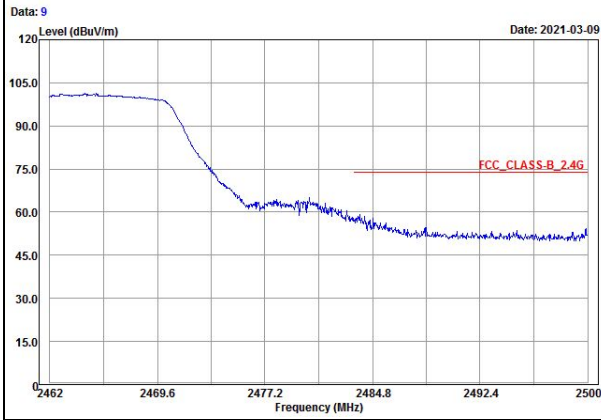

802.11g Channel 11

Horizontal (Peak)

Horizontal (Average)

Vertical (Peak)

Vertical (Average)

802.11n (HT20) Channel 1

Horizontal (Peak)

Horizontal (Average)

Vertical (Peak)

Vertical (Average)

802.11n (HT20) Channel 6

Horizontal (Peak)

Horizontal (Average)

Vertical (Peak)

Vertical (Average)

802.11n (HT20) Channel 11

Horizontal (Peak)

Horizontal (Average)

Vertical (Peak)

Vertical (Average)

802.11n (HT40) Channel 3

Horizontal (Peak)

Horizontal (Average)

Vertical (Peak)