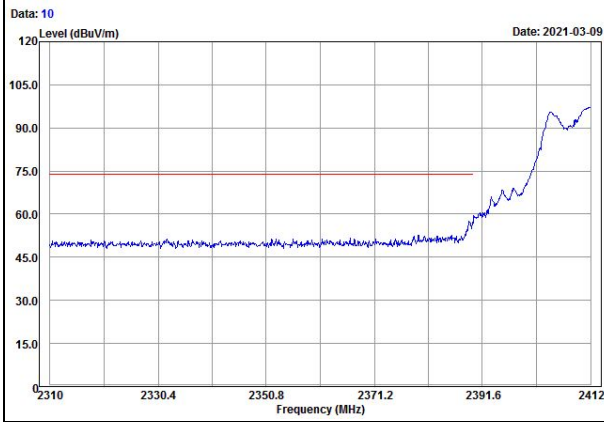

Annex A - Band Edge Measurement

802.11b Channel 6

Horizontal (Peak)

Horizontal (Average)

Vertical (Peak)

Vertical (Average)

802.11g Channel 1

Horizontal (Peak)

Horizontal (Average)

Vertical (Peak)

Vertical (Average)

802.11g Channel 6

Horizontal (Peak)

Horizontal (Average)

Vertical (Peak)

Vertical (Average)

802.11g Channel 11

Horizontal (Peak)

Horizontal (Average)

Vertical (Peak)

Vertical (Average)

802.11n (HT20) Channel 1

Horizontal (Peak)

Horizontal (Average)