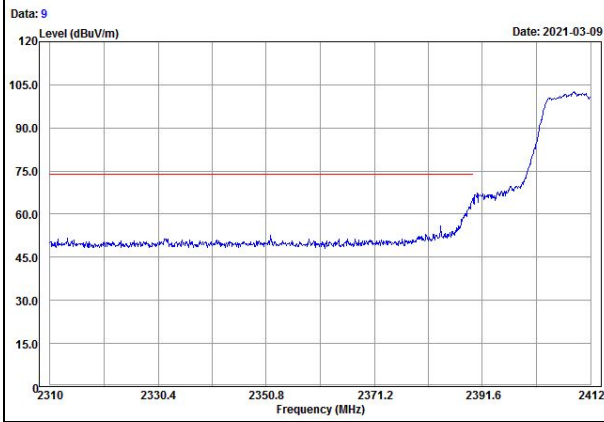

Horizontal (Average)

Vertical (Peak)

Vertical (Average)

802.11g Channel 6

Horizontal (Peak)

Horizontal (Average)

Vertical (Peak)

Vertical (Average)

802.11g Channel 11

Horizontal (Peak)

Horizontal (Average)

Vertical (Peak)

Vertical (Average)

802.11n (HT20) Channel 1

Horizontal (Peak)

Horizontal (Average)

Vertical (Peak)

Vertical (Average)

802.11n (HT20) Channel 6

Horizontal (Peak)

Horizontal (Average)

Vertical (Peak)

Vertical (Average)

802.11n (HT20) Channel 11