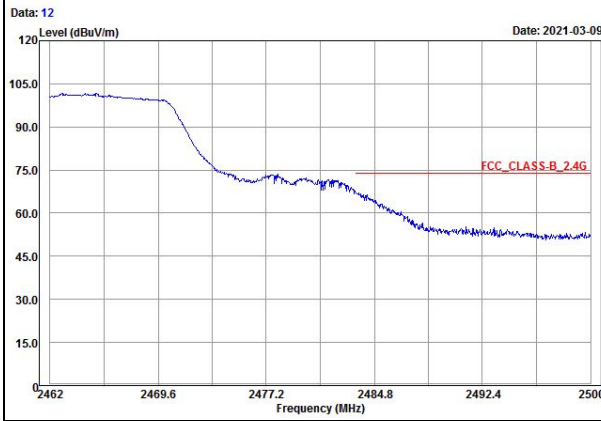

802.11g Channel 11

Horizontal (Peak)

Horizontal (Average)

Vertical (Peak)

Vertical (Average)

802.11n (HT20) Channel 1

Horizontal (Peak)

Horizontal (Average)

Vertical (Peak)

Vertical (Average)

802.11n (HT20) Channel 6

Horizontal (Peak)

Horizontal (Average)

Vertical (Peak)

Vertical (Average)

802.11n (HT20) Channel 11

Horizontal (Peak)

Horizontal (Average)

Vertical (Peak)

Vertical (Average)

802.11n (HT40) Channel 3

Horizontal (Peak)

Horizontal (Average)

Vertical (Peak)

Vertical (Average)

802.11n (HT40) Channel 6

Horizontal (Peak)

Horizontal (Average)

Vertical (Peak)

Vertical (Average)

802.11n (HT40) Channel 9

Horizontal (Peak)