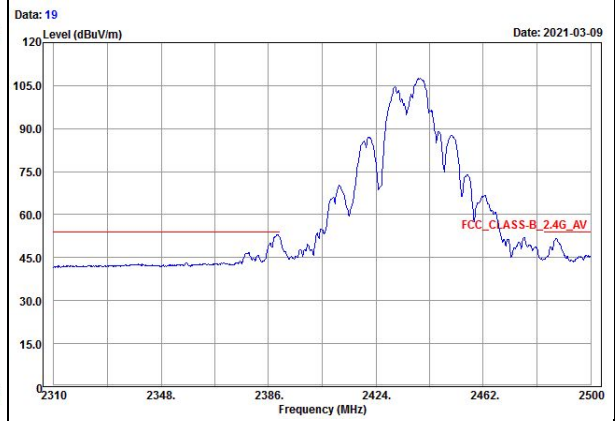

Annex A - Band Edge Measurement

802.11b Channel 6

Horizontal (Peak)

Horizontal (Average)

Vertical (Peak)

Vertical (Average)

802.11g Channel 1

Horizontal (Peak)

Horizontal (Average)

Vertical (Peak)

Vertical (Average)

802.11g Channel 6

Horizontal (Peak)

Horizontal (Average)

Vertical (Peak)

Vertical (Average)

802.11g Channel 11

Horizontal (Peak)

Horizontal (Average)

Vertical (Peak)

Vertical (Average)

802.11n (HT20) Channel 1

Horizontal (Peak)

Horizontal (Average)