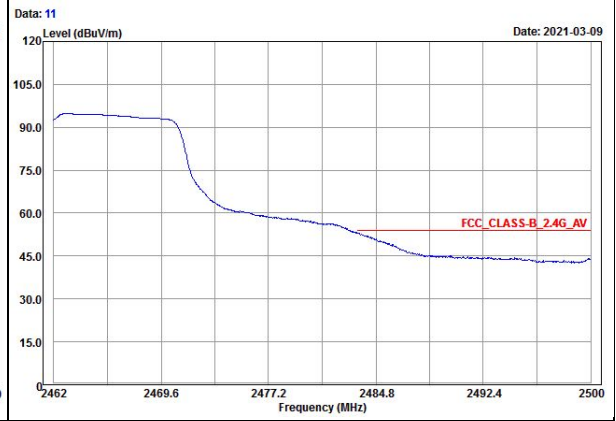

Vertical (Peak)

Vertical (Average)

802.11n (HT20) Channel 6

Horizontal (Peak)

Horizontal (Average)

Vertical (Peak)

Vertical (Average)

802.11n (HT20) Channel 11

Horizontal (Peak)

Horizontal (Average)

Vertical (Peak)

Vertical (Average)

802.11n (HT40) Channel 3

Horizontal (Peak)

Horizontal (Average)

Vertical (Peak)

Vertical (Average)

802.11n (HT40) Channel 6

Horizontal (Peak)

Horizontal (Average)

Vertical (Peak)

Vertical (Average)

802.11n (HT40) Channel 9

Horizontal (Peak)