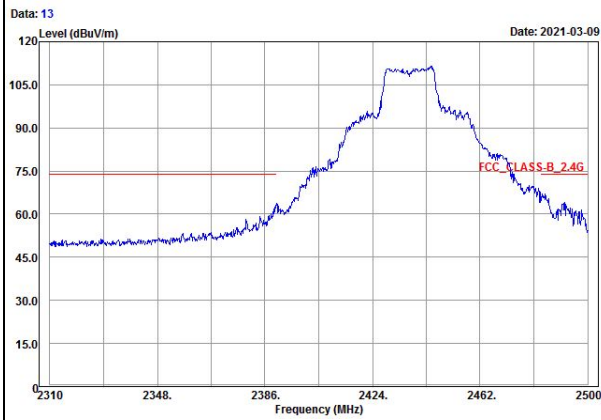

802.11g Channel 11

Horizontal (Peak)

Horizontal (Average)

Vertical (Peak)

Vertical (Average)

802.11n (HT20) Channel 1

Horizontal (Peak)

Horizontal (Average)

Vertical (Peak)

Vertical (Average)

802.11n (HT20) Channel 6

Horizontal (Peak)

Horizontal (Average)

Vertical (Peak)

Vertical (Average)

802.11n (HT20) Channel 11

Horizontal (Peak)

Horizontal (Average)

Vertical (Peak)

Vertical (Average)

802.11n (HT40) Channel 3

Horizontal (Peak)

Horizontal (Average)

Vertical (Peak)