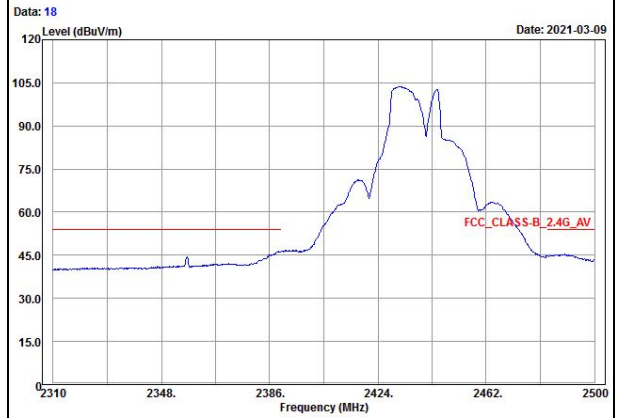

Annex A - Band Edge Measurement

802.11b Channel 6

Horizontal (Peak)

Horizontal (Average)

Vertical (Peak)

Vertical (Average)

802.11g Channel 1

Horizontal (Peak)

Horizontal (Average)

Vertical (Peak)

Vertical (Average)

802.11g Channel 6

Horizontal (Peak)

Horizontal (Average)

Vertical (Peak)

Vertical (Average)

802.11g Channel 11

Horizontal (Peak)

Horizontal (Average)

Vertical (Peak)

Vertical (Average)

802.11n (HT20) Channel 1

Horizontal (Peak)

Horizontal (Average)

Vertical (Peak)

Vertical (Average)

802.11n (HT20) Channel 6

Horizontal (Peak)

Horizontal (Average)

Vertical (Peak)

Vertical (Average)

802.11n (HT20) Channel 11