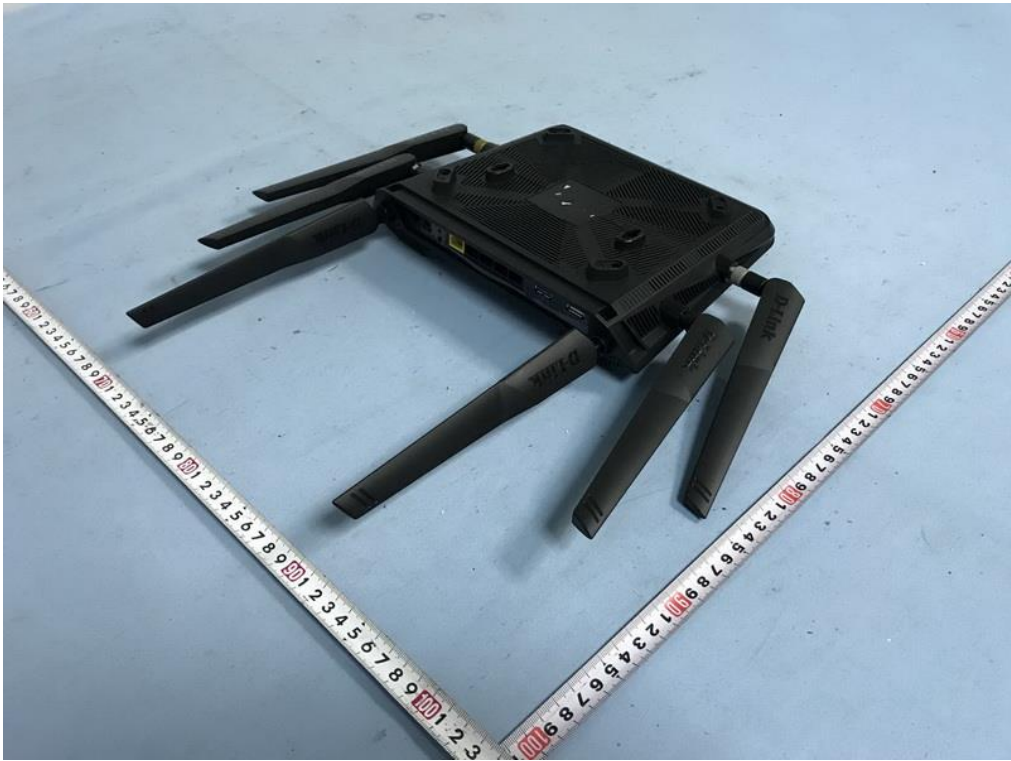

ATTACHMENT

PHOTOGRAPHS OF EUT

Model: S24B72-120A200-0K