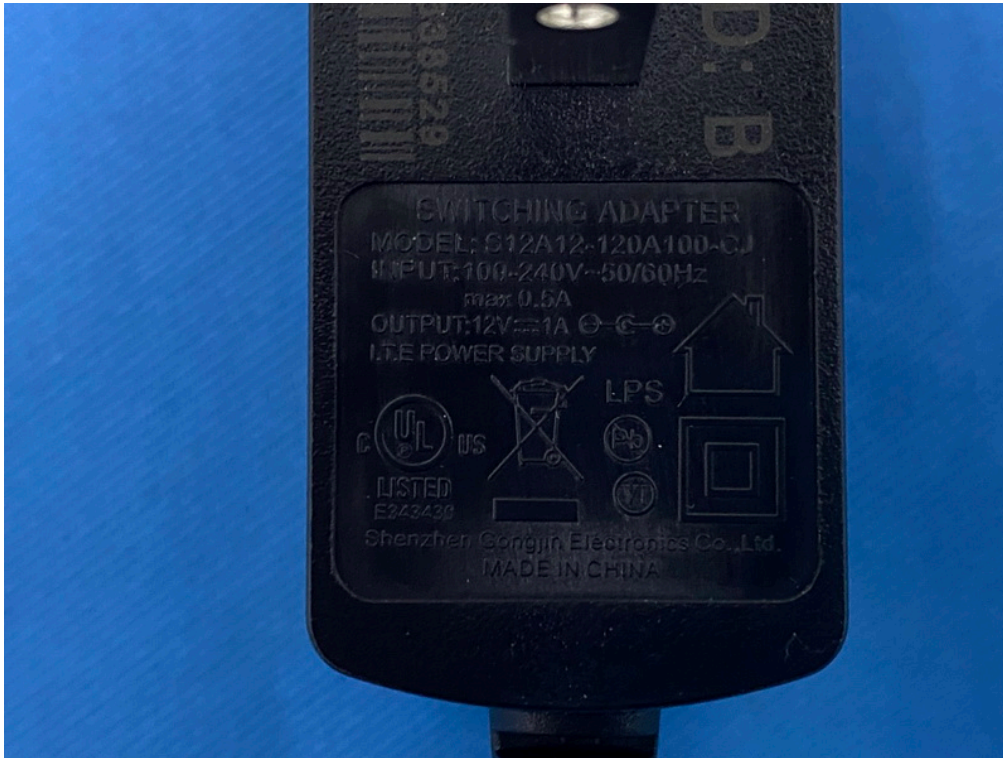

ATTACHMENT

PHOTOGRAPHS OF EUT

=

Model: MAUS-1201001202

Model: S12A12-120A100-CJ

Model: S12A14-120A100-PT

Model: WB-12G12R