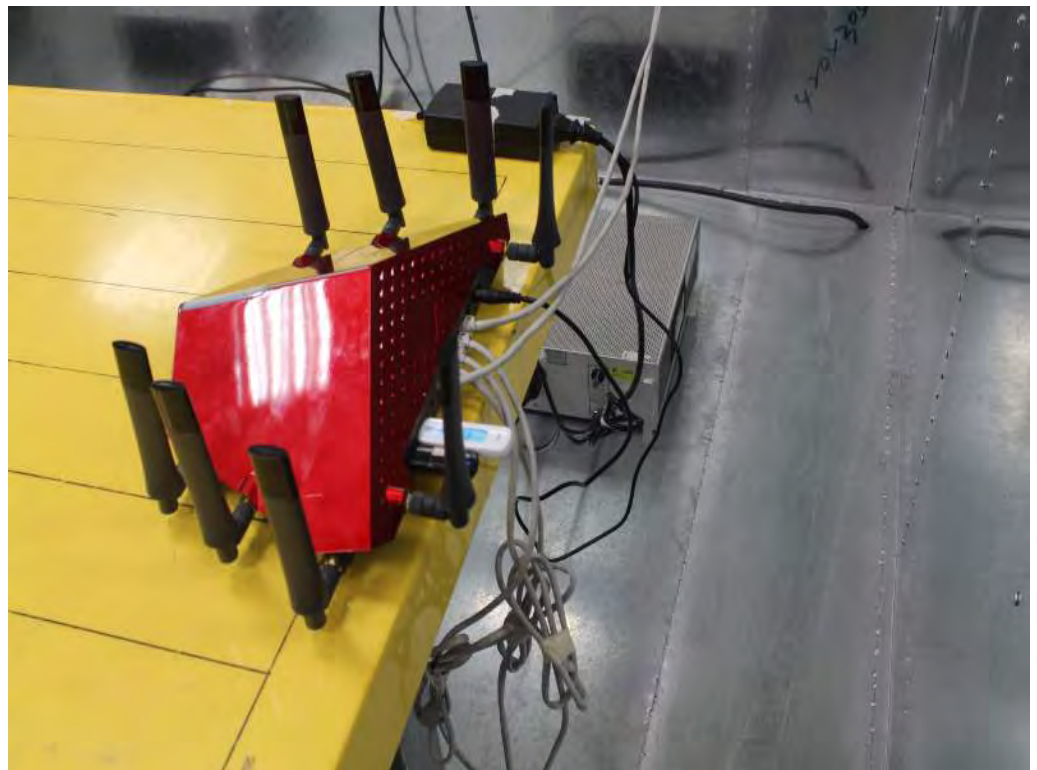

## Appendix A. Test Photos

## 1. Photographs of Conducted Emissions Test Configuration

FRONT VIEW

REAR VIEW

## 2. Photographs of Radiated Emissions Test Configuration

Test Configuration: 9kHz ~30MHz / Mode 2

FRONT VIEW

REAR VIEW

Test Configuration: 30MHz~1GHz / Mode 2

FRONT VIEW

REAR VIEW

Test Configuration: Above 1GHz